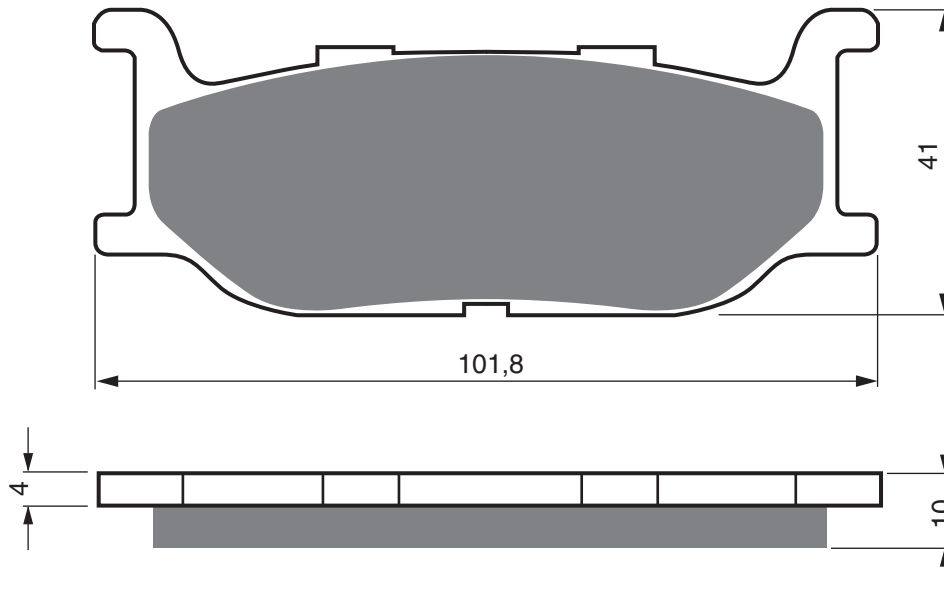

AD   **S3**   **S33 RACING**

CF MOTO	CF	250	T-5 V5 Custom	2011	2012	FL
KYMCO	AK	550		2017	2018	RR
MOTOM	Transcity	125	/250	2008	2009	FL
SYM	SB	125	N (Carb) Wolf (Drum Rear)	2011	2015	FL
YAMAHA	FZX	250	Zeal (3YX1/2/4)	1991	1992	FL
YAMAHA	SRV	250	„Soulfultwin/Renaissa“ (4DN1-6)	1992	1997	FL
YAMAHA	SR	400	(2RD)	2014	2017	FL
YAMAHA	XP	400	Majesty	2004	2004	FL
YAMAHA	XVS	400		1996	1996	FL
YAMAHA	XP	500	N/P/R T-Max	2001	2003	FL
YAMAHA	XV	535	/535 S „Virago“	1995	2003	FL
YAMAHA	XJ	600	N	1995	1997	FL
YAMAHA	XJ	600	S „Diversion“	1992	1997	FL
YAMAHA	XVS	650	A Dragstar Classic	1998	2007	FL
YAMAHA	XVS	650	Drag Star	1997	2004	FL
YAMAHA	XV	750		1994	1997	FL
YAMAHA	XV	750		1994	1997	FR
YAMAHA	XJ	900	S Diversion	1995	2003	FL
YAMAHA	XJ	900	S Diversion	1995	2003	FR
YAMAHA	XV	950	R-XVS 950 (2DE/Remote Reservoir Rear Shocks]	2014	2018	FL

YAMAHA	XV	950	R-XVS 950 (2DE/Remote Reservoir Rear Shocks]	2014	2018	FR
YAMAHA	XV	950	Racer (Remote Reservoir Rear Shocks)	2015	2016	FL
YAMAHA	XV	950	Racer (Remote Reservoir Rear Shocks)	2015	2016	FR
YAMAHA	XVS	950	(Non ABS/Standard rear shocks)	2014	2014	FL
YAMAHA	XVS	950	(Non ABS/Standard rear shocks)	2014	2014	FR
YAMAHA	XVS	950	A Midnight Star	2009	2013	FL
YAMAHA	XVS	950	A Midnight Star	2009	2013	FR
YAMAHA	XVS	950	ABS (1XC1) (Standard rear shocks)	2014	2015	FL
YAMAHA	XVS	950	ABS (1XC1) (Standard rear shocks)	2014	2015	FR
YAMAHA	XV	1 100	Virago	1994	1998	FL
YAMAHA	XV	1 100	Virago	1994	1998	FR
YAMAHA	XVS	1 300	CU Custom	2014	2017	FL
YAMAHA	XVS	1 300	CU Custom	2014	2017	FR
YAMAHA	XVZ	1 300	Royal Star Venture S	2008	2011	FL
YAMAHA	XVZ	1 300	Royal Star Venture S	2008	2011	FR
YAMAHA	XVZ	1 300	TF „Venture Star“	1999	2001	FL
YAMAHA	XVZ	1 300	TF „Venture Star“	1999	2001	FR
YAMAHA	XV	1 600	A „Wildstar“	1999	2004	FL
YAMAHA	XV	1 600	A „Wildstar“	1999	2004	FR

EQUIVALENTS OEM

3YX W0045 00	4BP W0045 00	4FU W0045 00	4KM W0045 00	4TR W0045 00	4WM W0045 00	5BN W0045 00
5RU W0045 10	5S7 10045 00	803.08.01.60	43108 HMA 000A	5S7 25805 00		

Disc Brake Pads