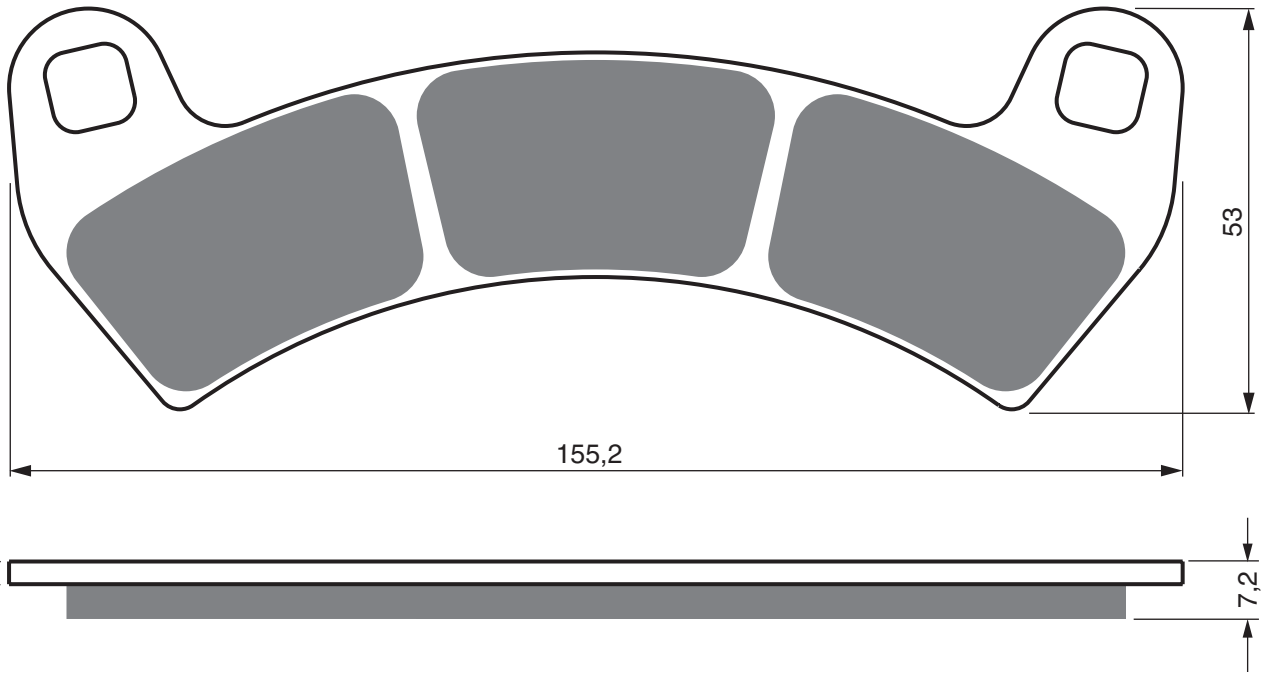

PART NUMBER

391

AD

K5

S3

S33
RACING

POLARIS	RZR	925	XP 4 Turbo	2016	2019	FL
POLARIS	RZR	925	XP 4 Turbo	2016	2019	FR
POLARIS	RZR	925	XP Turbo	2016	2019	FL
POLARIS	RZR	925	XP Turbo	2016	2019	FR

EQUIVALENTS OEM

2205949