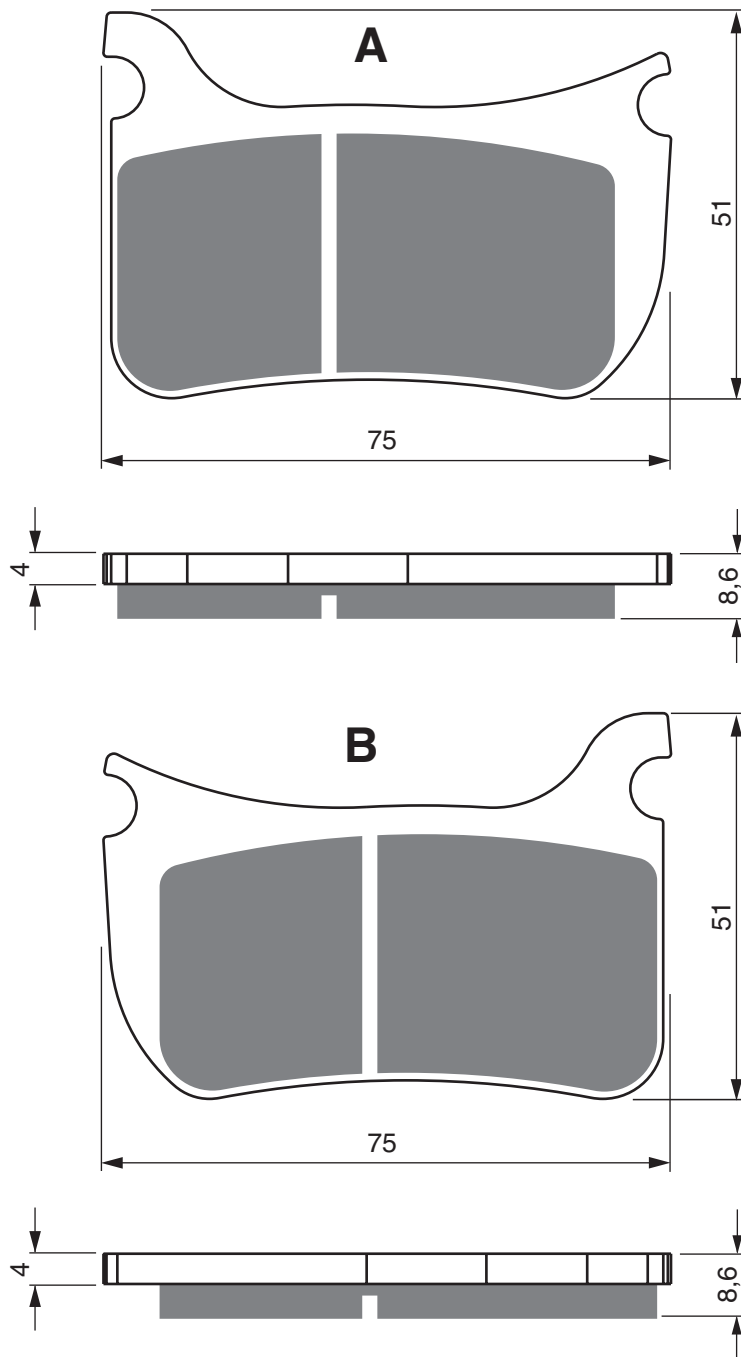

PART NUMBER

276

AD

S3

GP5

GP6

GP7

FOR BERINGER	R		4 Radial Piston Caliper			FL

Disc Brake Pads