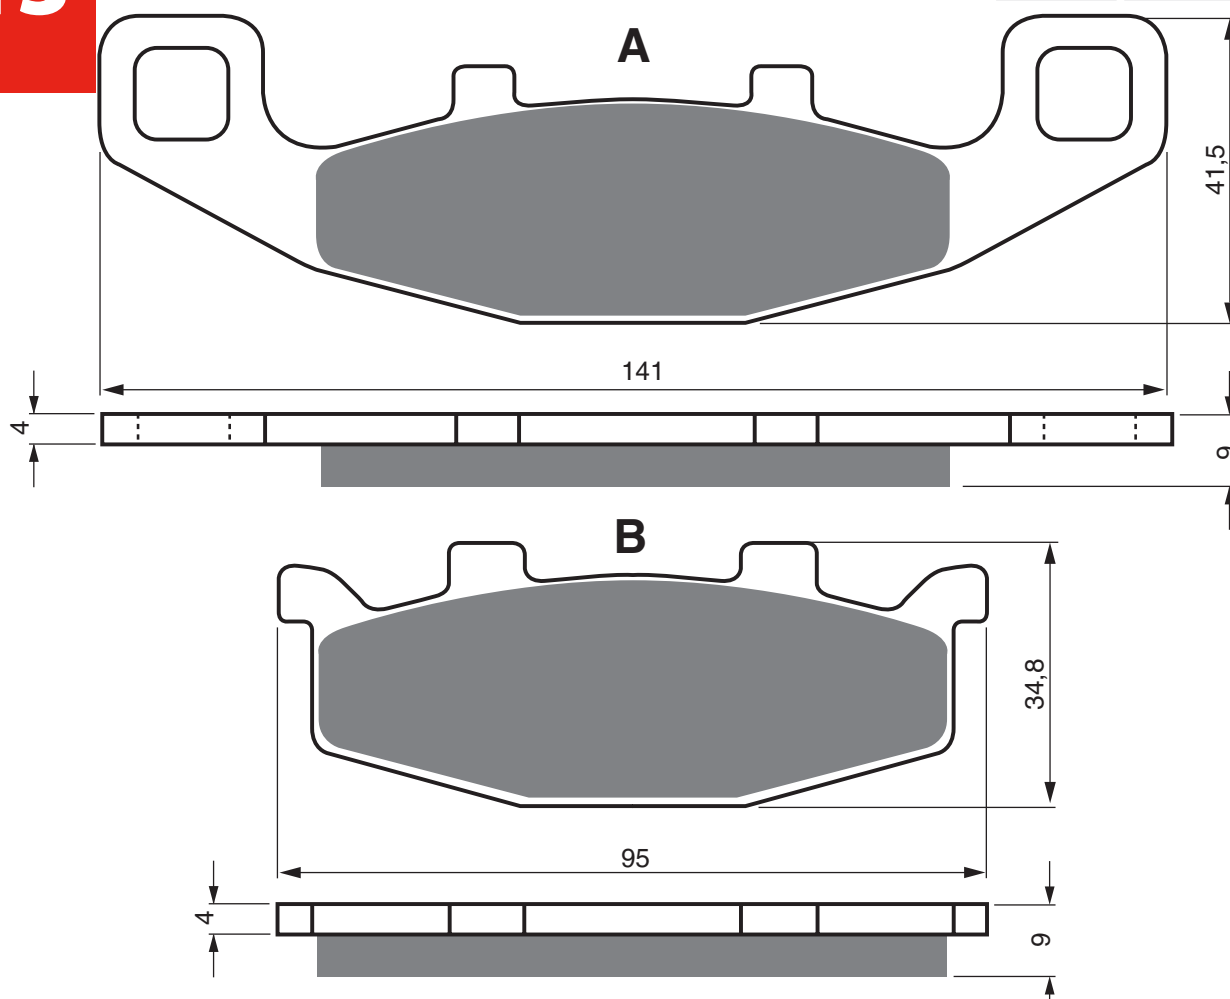

PART NUMBER

013

AD

S3

HYOSUNG	Comet	250	/600	2002	2002	FL
HYOSUNG	Comet	250	/600	2002	2002	FR
KAWASAKI	GPX	250	R (EX 250 F)	1988	1988	FL
KAWASAKI	GPX	250	R (EX 250 F)	1988	1988	FR
KAWASAKI	GPX	250	R (ZX 250 F2-F9)	1988	1995	FL
KAWASAKI	KLE	250	A2 Anhele	1995	1995	FL
KAWASAKI	KLE	250	A3	1997	1997	FL
KAWASAKI	KLE	250	A5/A6	2000	2001	FL
KAWASAKI	ZR	250	A1-A5	1991	1995	FL
KAWASAKI	ZZR	250	(EX 250 H1-H13)	1990	2003	FL
KAWASAKI	GPX	400	R (ZX 400 F1)	1987	1987	RL
KAWASAKI	GPZ	400	R, "D4"	1988	1988	FL
KAWASAKI	ZRX	400	(ZR 400 E1/E2)	1994	1995	FL
KAWASAKI	ZZR	400	(ZX 400 K1/K2/K3)	1990	1992	FL
KAWASAKI	ER-5	500	(ER500 A1/A2/A3/A4)	1997	2000	FL
KAWASAKI	EX	500	A1-A3	1987	1989	FL
KAWASAKI	EX	500	A4-A7 (EX500/E444)	1990	1993	FL
KAWASAKI	GPZ	500	S (EX 500 D1-D7)	1994	2001	FL
KAWASAKI	GPZ	500	S (EX500 A1-A6)	1987	1988	FL
KAWASAKI	GPZ	500	S (EX500 D1-D7)	1994	2001	FL
KAWASAKI	GPZ	500	S (EX500 D1-D7)	1994	2001	FR
KAWASAKI	KLE	500	A1-A12	1991	2004	FL
KAWASAKI	KLE	500	B1/B1P/B6F/B7F	2005	2007	FL
KAWASAKI	ZR	550	B2-B3 Zephyr	1991	1992	FL
KAWASAKI	ZR	550	B2-B3 Zephyr	1991	1992	FR
KAWASAKI	ZR	550	B4/B5/B6 Zephyr	1994	1999	FL
KAWASAKI	GPX	600	R (ZX 600 C1-C7)	1988	1996	FL
KAWASAKI	GPX	600	R (ZX 600 C1-C7)	1988	1996	FR
KAWASAKI	GPX	600	R (ZX 600 C1-C7)	1988	1996	RL
KAWASAKI	ZL	600	B1 Eliminator	1995	1997	FL

KAWASAKI	ZZ-R	600	(ZX 600 D1-D3)	1990	1993	RL
KAWASAKI	KL	650	B1-B3 Tengai	1989	1992	FL
KAWASAKI	GPX	750	R (ZX 750 F1-F3)	1987	1989	FL
KAWASAKI	GPX	750	R (ZX 750 F1-F3)	1987	1989	FR
KAWASAKI	GPX	750	R (ZX 750 F1-F3)	1987	1989	RL
KAWASAKI	ZR	750	C1-C5 Zephyr	1991	1995	FL
KAWASAKI	ZR	750	C1-C5 Zephyr	1991	1995	FR
KAWASAKI	ZR	750	D1 Zephyr	1996	1996	RR
KAWASAKI	GPZ	900	R (ZX 900 A12-15)	1999	2002	RL
KAWASAKI	GPZ	900	R A7/A8	1990	1996	RL
KAWASAKI	ZR	1 000	A9-A14 (1000 GTR)	1994	1999	FL
KAWASAKI	ZR	1 000	A9-A14 (1000 GTR)	1994	1999	FR
KAWASAKI	ZX	1 000	B1-B3 (ZX-10)	1988	1990	FL
KAWASAKI	ZX	1 000	B1-B3 (ZX-10)	1988	1990	FR
KAWASAKI	ZX	1 000	B1-B3 (ZX-10)	1988	1990	RR
KAWASAKI	ZR	1 100	A1-A4 „Zephyr“	1992	1995	RL
KAWASAKI	ZR	1 100	B1 „Zephyr“	1996	1997	RL
KAWASAKI	ZR	1 100	B5 (Zephyr 1100 RS)	2002	2002	RR
KAWASAKI	ZZR	1 100	(ZX 1100 C1-C3)	1990	1992	RR
SUZUKI	RG	125	UN „Wolf“ (ND13E) Naked	1992	1994	FL
SUZUKI	GSX	250	FL/FM/FN/FP/FR/FS/FT/FV/FW Across	1990	1998	FL
SUZUKI	GSX	250	SSM Katana (GJ76A)	1991	1991	FL
SUZUKI	SW-1	250	(NJ45A)	1992	1992	FL
SUZUKI	GSF	400	All models (Bandit)	1989	1997	FL
SUZUKI	GSF	400	All models (Bandit)	1989	1997	FR
SUZUKI	GS	500	EK/EL/EM/EN/EP/ER/ES	1989	1995	FL
SUZUKI	DR	800	SM/SN/SP/SR/SS (SR43B)	1991	1995	FL
SUZUKI	VX	800	L/M/N/P/R/T	1990	1996	FL
SUZUKI	GSX	1 100	GM/GN	1991	1994	FL
SUZUKI	GSX	1 100	GM/GN	1991	1994	FR

EQUIVALENTS OEM

43082 1068	43082 1069	43082 1074	43082 1077	43082 1088	43082 1095	43082 1104
43082 1114	43082 1123	43082 1124	43082 1134	43082 1139	43082 1161	43082 1189
59100 01820	59100 26810	59100 45860	59301 45860	59302 45810		

Disc Brake Pads