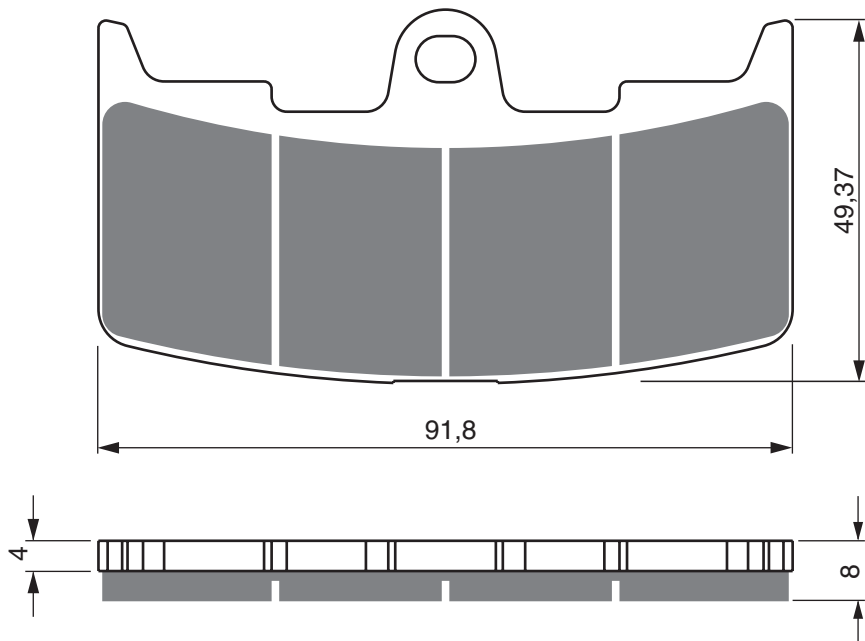

- **AD**
- **S3**
- **S33
  RACING**
- **GP5**
- **GP6**
- **GP7**

PART NUMBER

270

BUELL	XB9R	984	Firebolt	2002	2007	FR
BUELL	XB9S	984	Lightning	2003	2004	FR
BUELL	XB9SX	984	Lightning	2008	2010	FL
BUELL	XB9SX	984	Lightning City X	2005	2009	FR
BUELL	XB12	1 200	SCG Lightning	2006	2008	FR
BUELL	XB12 SCG	1 200	Lightning	2006	2008	FL
BUELL	XB12R	1 200	Firebolt	2004	2008	FR
BUELL	XB12S	1 200	Lightning	2004	2008	FR
BUELL	XB12SS	1 200	Lightning Long	2006	2008	FL
BUELL	XB12SS	1 200	Lightning Long	2006	2007	FR
BUELL	XB12STT	1 200	Lightning	2008	2008	FL
BUELL	XB12STT	1 200	Super TT	2007	2010	FL
BUELL	XB12X	1 200	Ulysses	2006	2010	FR
BUELL	XT12XT	1 200	Ulysses	2008	2010	FL

EQUIVALENTS OEM

H0300-02A8