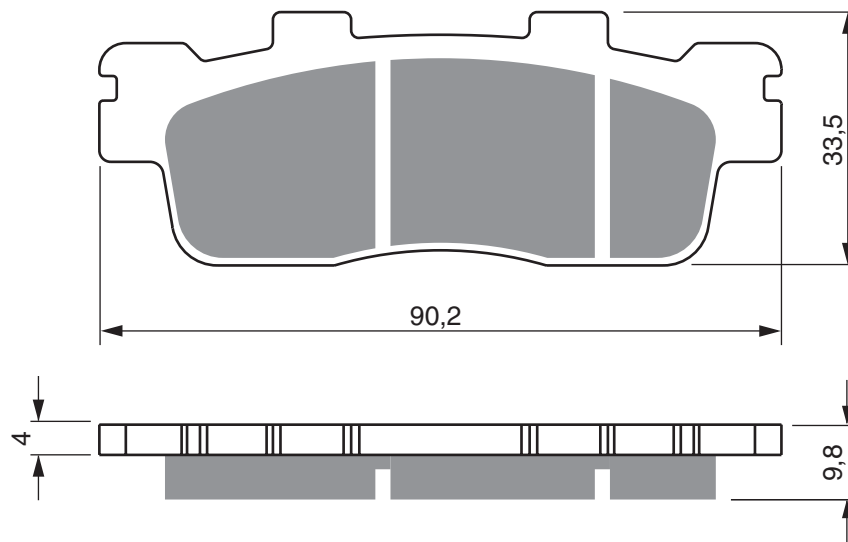

PART NUMBER

302

AD

S3

**S33
RACING**

BENELLI	Velvet	125	(Touring)	2008	2011	RR
BENELLI	Velvet	150	(Touring)	2008	2011	RR
KAWASAKI	J	125	125 SE/ABS (SC125 AGFA/BGFA/CGFA/CHFA/CJFA)	2016	2018	RR
KAWASAKI	J	125	ABS (SC125 AGF/BGF/CGF/CHF/CJF)	2016	2018	RR
KAWASAKI	J	300	AEF/AFF/AGF (Non ABS)	2014	2016	RR
KAWASAKI	J	300	AEFA/AFFA Special Edition (Non ABS)	2014	2016	RR
KAWASAKI	J	300	BEF/BFF/BGF/CHF/CJF (ABS Model)	2014	2018	RR
KAWASAKI	J	300	BEFA/BFFA/BGFA/CHFA/CJFA Special Edition (ABS Model)	2014	2018	RR
KYMCO	Downtown	125	i (C21000)	2009	2015	RR
KYMCO	Super Dink	125	i (C21000)	2009	2015	RR
KYMCO	Downtown	200	i	2010	2015	RR
KYMCO	Downtown	300	i (ABS/C20010)	2010	2015	RR
KYMCO	Downtown	300	i (V20000)	2009	2012	RR
KYMCO	Super Dink	300	i (V20000)	2009	2012	RR

EQUIVALENTS OEM

43105 LEA7 305

430 82 Y008