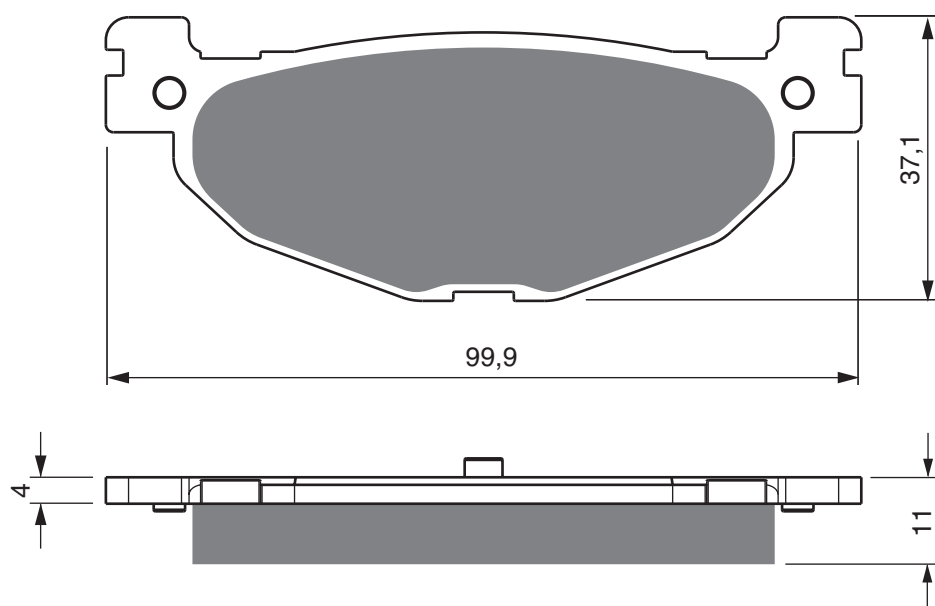

PART NUMBER

268

AD

S3

S33
RACING

MBK	YP	400	Skyliner	2004	2004	RR
YAMAHA	CP	250	(1B71) Maxam / Morphus	2005	2006	RR
YAMAHA	YP	400	Majesty (ABS)	2007	2013	RR
YAMAHA	YP	400	Majesty (Non ABS)	2004	2013	RR
YAMAHA	XP	500	S/T/V T-Max (SVU1/2)	2004	2007	RR

EQUIVALENTS OEM

5VU W0046 01

1B7 W0046 00

5RU W0046 00