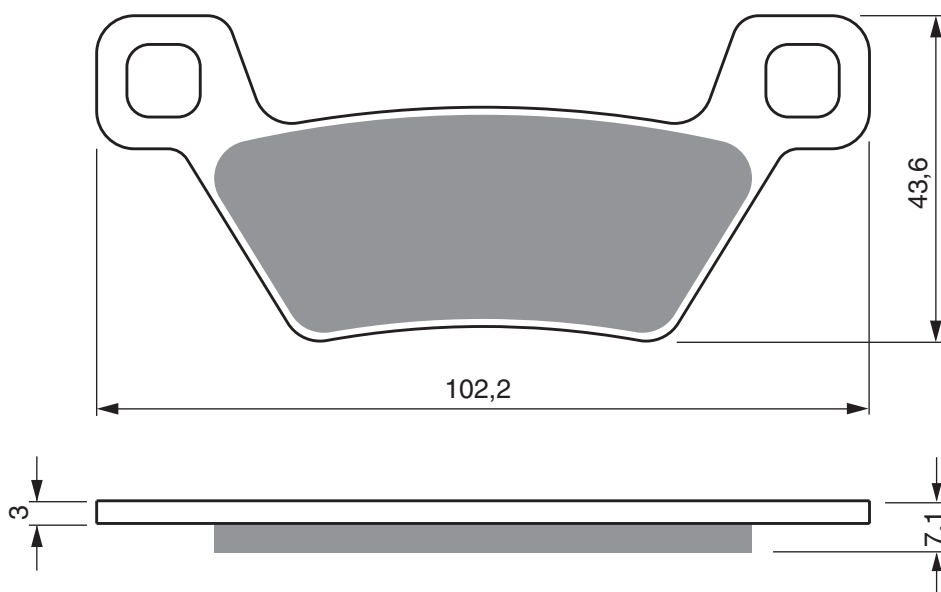

PART NUMBER

314

AD

K5

S3

**S33
RACING**

KYMC0	MXU	500	i (4x4 IRS) (LAAOCD/CM)	2009	2014	RR
KYMC0	MXU	500	i DX	2011	2013	RR
KYMC0	MXU	550	i	2012	2015	RR
KYMC0	MXU	550	i (4x4 LOF)	2013	2015	RR
KYMC0	MXU	700	i (4x4 LOF)	2013	2018	RR
KYMC0	UXV	700	iTurf	2014	2015	RR

EQUIVALENTS OEM

43105 LFE9 305

Disc Brake Pads