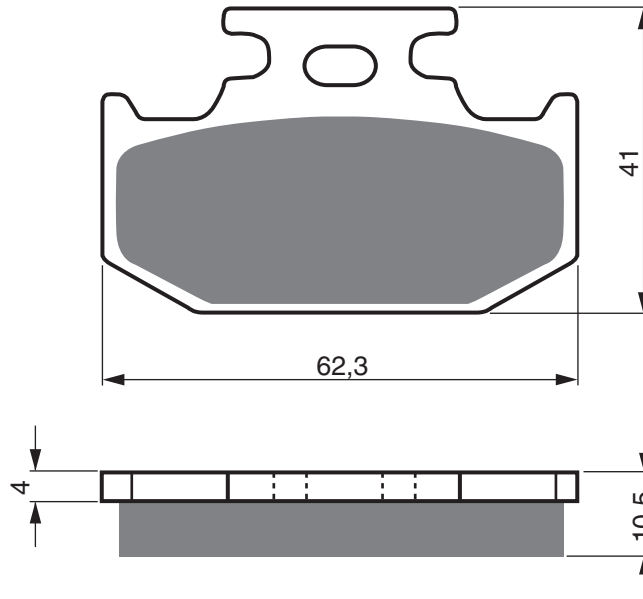

PART NUMBER

100

AD

K1

K5

K5-LX

S3

**S33
RACING**

SUZUKI	RM	125	N/P/R/S	1992	1995	RL
SUZUKI	DR-Z	250	K1-K7 (DJ43A)	2001	2007	RL
SUZUKI	RM	250	N/P/R/S	1992	1995	RL
SUZUKI	RMX	250	R/S	1994	1995	RL
SUZUKI	RMX	250	SN/SR/SS (SJ13A)	1995	1997	RL
YAMAHA	YZ	125	D/E/F/G/H/J	1996	1997	RL
YAMAHA	DT	200	WR (3XP)	1992	1993	RR
YAMAHA	XT	225	WE (4JG5/6) Serrow	1997	1998	RR
YAMAHA	DT	230	(4TP1/2) Lanza	1991	1998	RR
YAMAHA	TT	250	R (4GY) Raid / 4MR2	1996	1996	RR

YAMAHA	TT	250	R (4GY1 Japan)	1993	1994	RR
YAMAHA	TT	250	R (4GY3/4GY5/4WA1) Raid	1994	1996	RR
YAMAHA	TT	250	R (4RR1/2 Japan)	1995	1997	RR
YAMAHA	TT	250	RL (4PX5)	1999	2000	RR
YAMAHA	TT	250	RM (4PX6)	2000	2000	RR
YAMAHA	YZ	250	D/E/F/G/H/J	1992	1997	RL
YAMAHA	WR	400	FK	1998	1998	RR
YAMAHA	YZ	400	FK	1998	1998	RR
YAMAHA	TT	600	E (4GV2)	1994	1995	RR

EQUIVALENTS OEM

69100 43820	69100 43840	69100 43850	69140 05D00	69140 26C00	69140 27C10	69140 27C20
69140 43D00	69140 43840	3SP W0046 00	3XP W0046 00	4DA W0046 00	4GV FS811 00	4GY W0046 00
5GF W0046 00