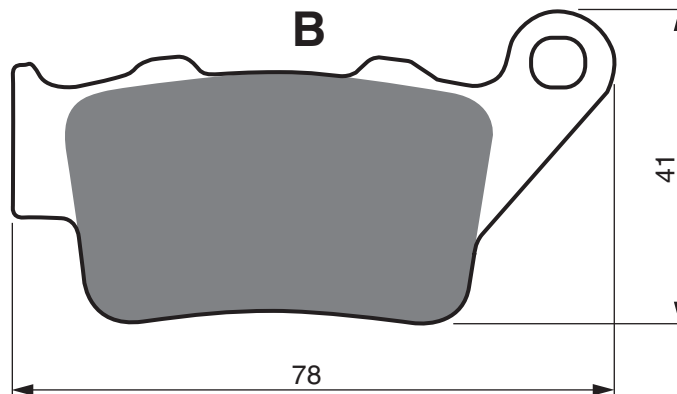

AD	K1	K5	K5-LX	S3	S33 RACING

ALFER	VRE	125	4T	1998	1998	RR
ALFER	Diferente	250	Enduro	2001	2001	RL
ALFER	Diverdita	250	Super Motard	2001	2001	RL
ALFER	VR	250		1998	2013	RR
APRILIA		650	ie	2001	2004	RR
APRILIA		650	Pegaso Factory	2006	2008	RR
APRILIA		650	Pegaso Trial	2006	2008	RR
APRILIA	Pegaso	650		2007	2008	RR
APRILIA	Pegaso Strada	650		2005	2006	RR
APRILIA		750	Dorsoduro (ABS)	2008	2016	RR
APRILIA		750	Shiver (RAE00)	2010	2016	RR
APRILIA		750	Shiver GT (ABS)	2010	2012	RR
APRILIA	Dorsoduro Factory	750		2010	2013	RR
APRILIA	SL	750	Shiver	2007	2010	RR
APRILIA	SL	750	Shiver GT	2009	2010	RR
APRILIA		1200	Caponord (Cast Wheels)	2013	2016	RR
APRILIA		1200	Caponord Rally (Spoke wheels)	2015	2016	RR
APRILIA		1200	Dorsoduro	2011	2012	RR
APRILIA		1200	Dorsoduro ATC/ABS	2011	2014	RR
BAJAJ	Pulsar	200	Adventure AS	2015	2016	RR
BAJAJ	Pulsar	200	NS	2014	2016	RR
BAJAJ	Pulsar RS	200	(inc Lower Fairing)	2015	2016	RR
BAJAJ	Pulsar	220	S	2015	2016	RR
BAJAJ	Pulsar	220	F	2015	2019	RR
BENELLI	Aurak MY	125	(BJ 125 10A)	2016	2017	RR
BENELLI	BX	450	Cross	2007	2012	RL
BENELLI	BX	505	Enduro	2008	2012	RR
BENELLI	BX	570	Motard	2008	2010	RR
BETA	Jonathan	125		2000	2001	RR
BETA	Euro	350		2000	2001	RR
BMW	HP4			2013	2014	RR

BMW	HP4		Carbon	2013	2014	RR
BMW	C1	125		1999	2003	RL
BMW	C1	200		2001	2003	RR
BMW	G	310	GS	2017	2018	RR
BMW	G	310	R	2017	2018	RR
BMW	C	400	X	2018	2018	RR
BMW	F	650	(E169/0161) Standard	1993	1996	RR
BMW	F	650	(E169/0162) (Funduro/High Screen / 19" Front Wheel)	1997	2000	RR
BMW	F	650	CS Scarver (K14/0174/0184 - Belt Drive / 17" Cast Wheels)	2000	2003	RR
BMW	F	650	CS Scarver (K14/0177/0187 - Belt Driver / 17" Cast Wheels)	2004	2007	RR
BMW	F	650	GS (K72/0218/0228) (798cc Twin Cylinder/Cast Wheels)	2007	2012	RR
BMW	F	650	GS (R13/0172/0182) (19" Front Wheel)	1999	2003	RR
BMW	F	650	GS (R13/0175/0185) Single Cylinder	2004	2007	RR
BMW	F	650	ST (E169/0163/168) Strada (18" Front Wheel / Low Screen)	1997	2000	RR
BMW	G	650	GS (R131) (Single Cylinder / Chain Drive)	2009	2015	RR
BMW	G	650	XChallenge	2007	2009	RR
BMW	G	650	XCountry	2007	2009	RR
BMW	G	650	XMoto	2007	2009	RR
BMW	F	700	GS	2013	2018	RL
BMW	F	750	GS	2016	2019	RR
BMW	F	800	GS	2008	2018	RL
BMW	F	800	GS (30 Years GS)	2011	2011	RL
BMW	F	800	GS Adventure	2012	2018	RL
BMW	F	800	GS Triple Black	2012	2012	RL
BMW	F	800	GS Trophy	2012	2012	RL
BMW	F	800	GT	2013	2018	RL
BMW	F	800	R	2015	2018	RL
BMW	F	800	R Chris Pfeifer Edition	2009	2011	RR