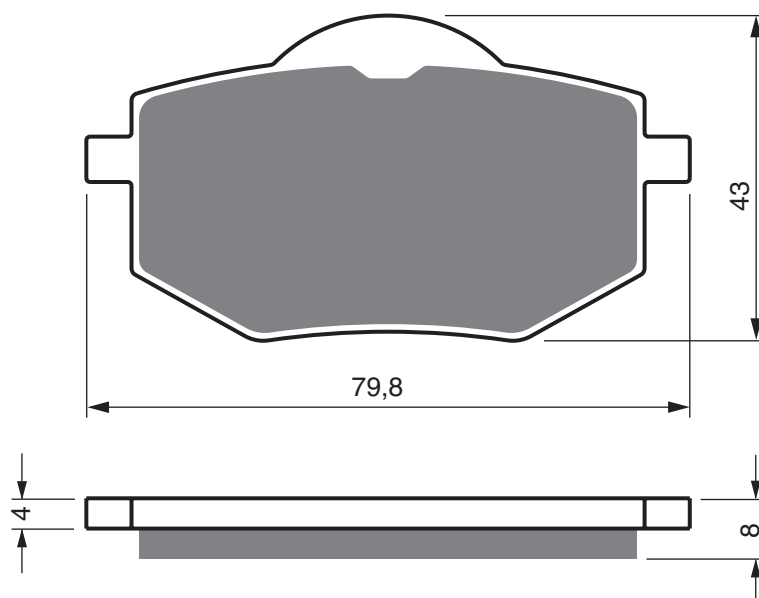

PART NUMBER

322

AD

S3

S33
RACING

YAMAHA	XV	535	Virago	1988	1994	FL

EQUIVALENTS OEM

3JB W0045 00

Disc Brake Pads