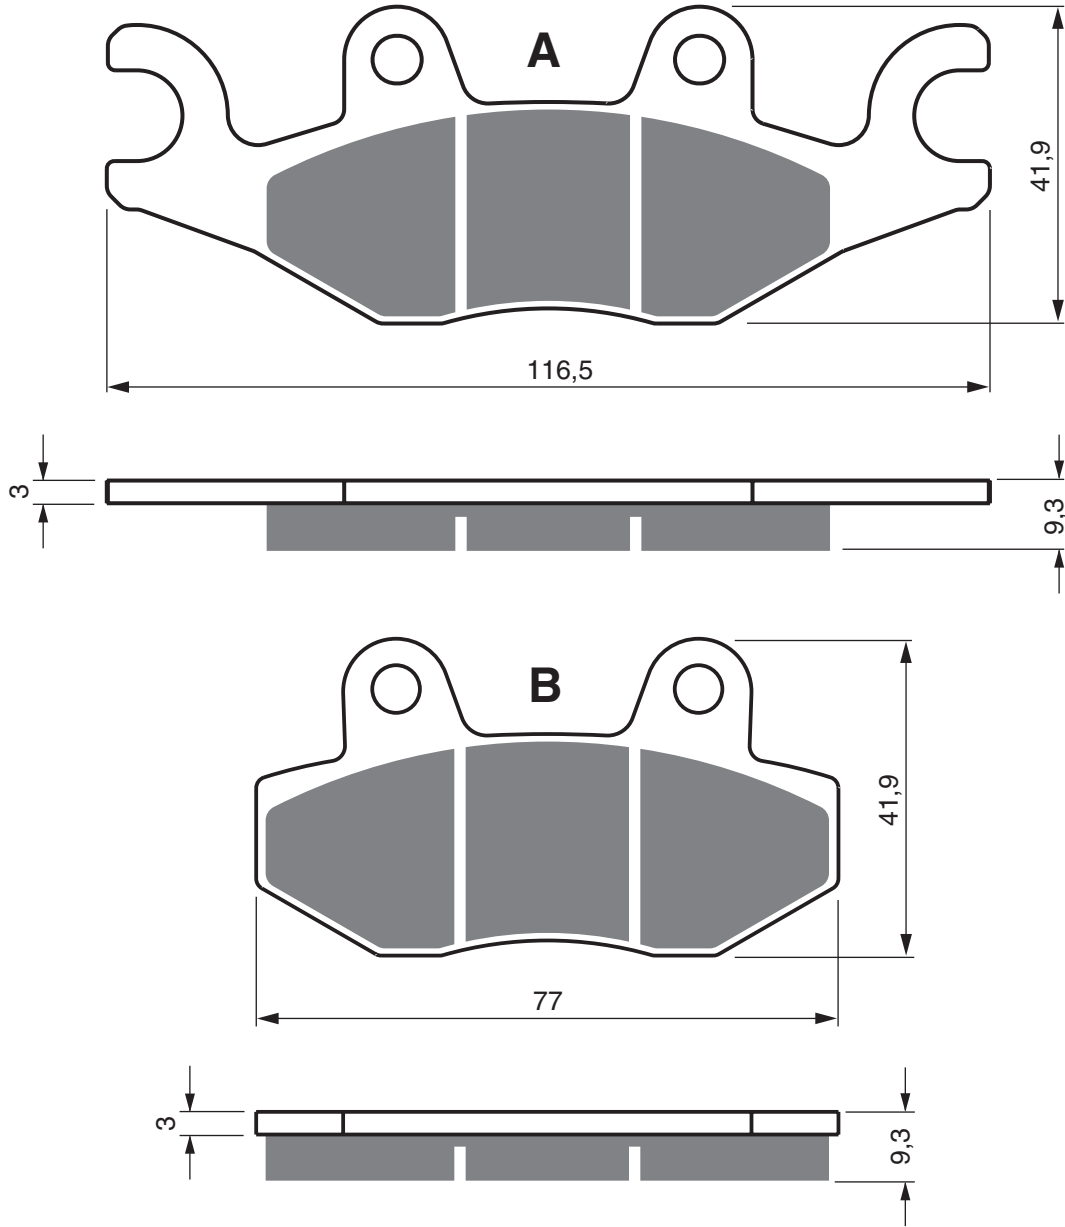

PART NUMBER

329

AD

K5

S3

**S33
RACING**

CECTEK		500	EFI King Cobra	2009	2010	FL
CECTEK		500	EFI King Cobra	2009	2010	FR
CECTEK		500	EFII Quadrift	2009	2010	FL
CECTEK		500	EFII Quadrift	2009	2010	FR
CECTEK		500	i Estoc	2010	2010	FL
CECTEK		500	i Estoc	2010	2010	FR
PGO		500	Bug	2008	2009	FL
PGO		500	Bug	2008	2009	FR
PGO	BR	500	i Racer	2007	2009	FL

PGO	BR	500	i Racer	2007	2009	FR
PGO	BR	600	i Bug Racer	2012	2012	FL
PGO	BR	600	i Bug Racer	2012	2012	FR
TGB		125	X-Motion	2008	2014	FL
TGB		125	X-Motion Ri	2011	2012	FL
TGB		250	X-Motion i	2008	2010	FL
TGB		300	X-Motion Efi	2010	2012	FL

EQUIVALENTS OEM

B840C34	3500000	414220