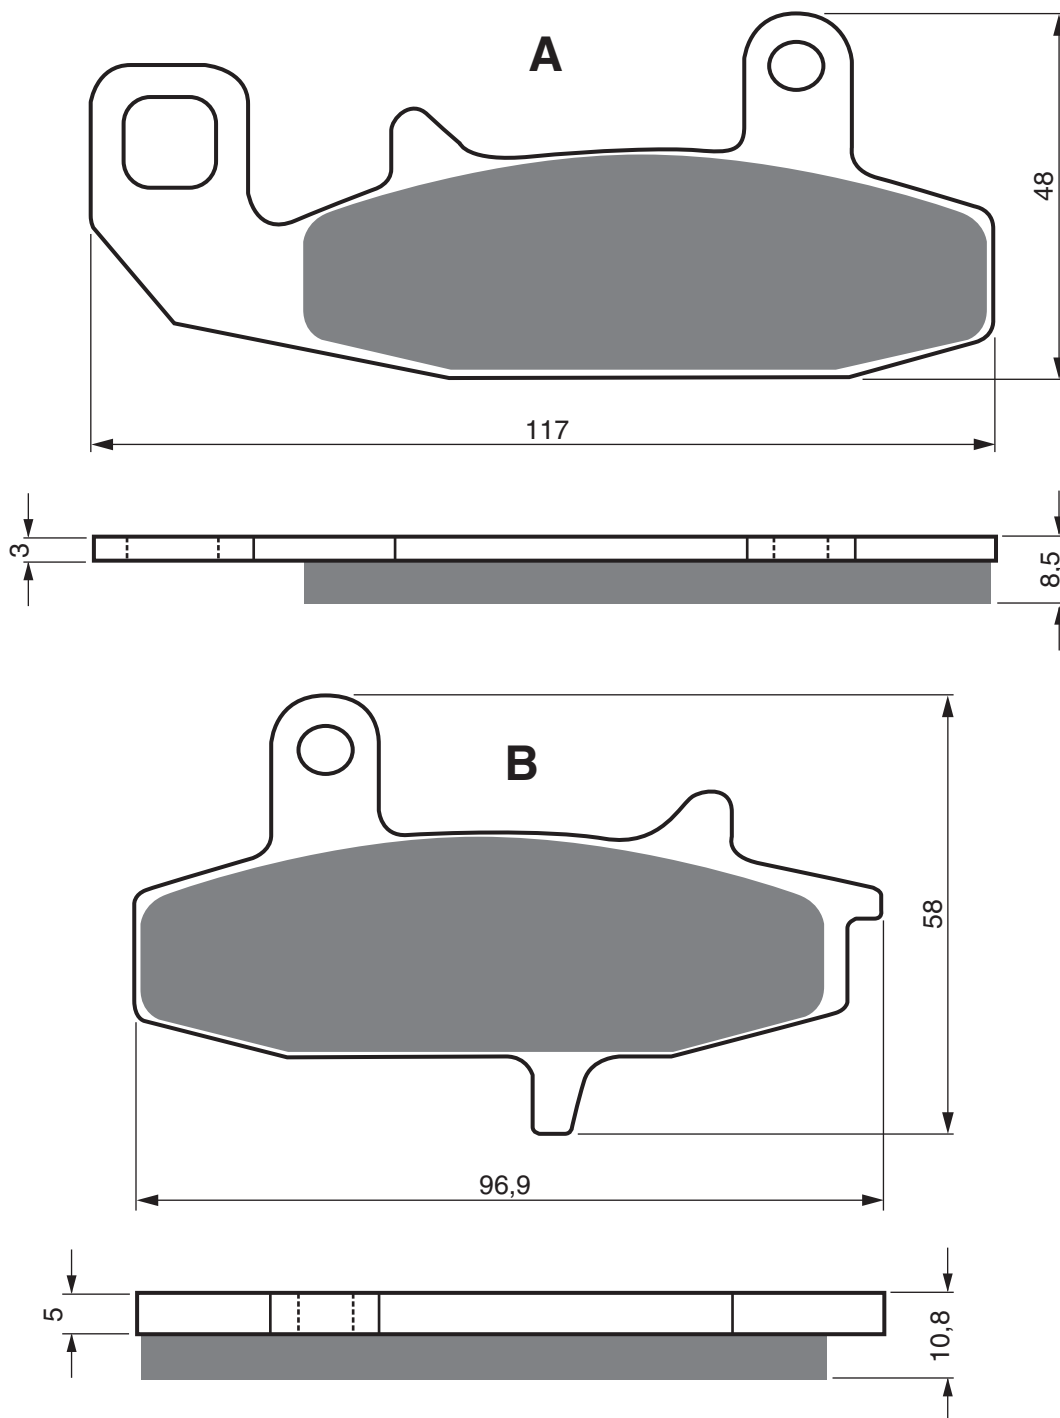

PART NUMBER

036

AD

S3

SUZUKI	DR	650	RER/RES (SP45A/B)	1994	1995	FL
SUZUKI	DR	650	RL/RM (SP41A)	1990	1991	FL
SUZUKI	DR	650	RSEM/RSEN/RSEP (SP43A/B)	1991	1993	FL
SUZUKI	DR	650	RSL/RSM (SP42A)	1990	1991	FL

SUZUKI	DR	650	RUN/RN/RUP/RP (SP44A/B)	1992	1993	FL
SUZUKI	DR	750	SJ/SK	1988	1989	FL
SUZUKI	DR	800	SL	1990	1990	FL

EQUIVALENTS OEM

5 930 044 850