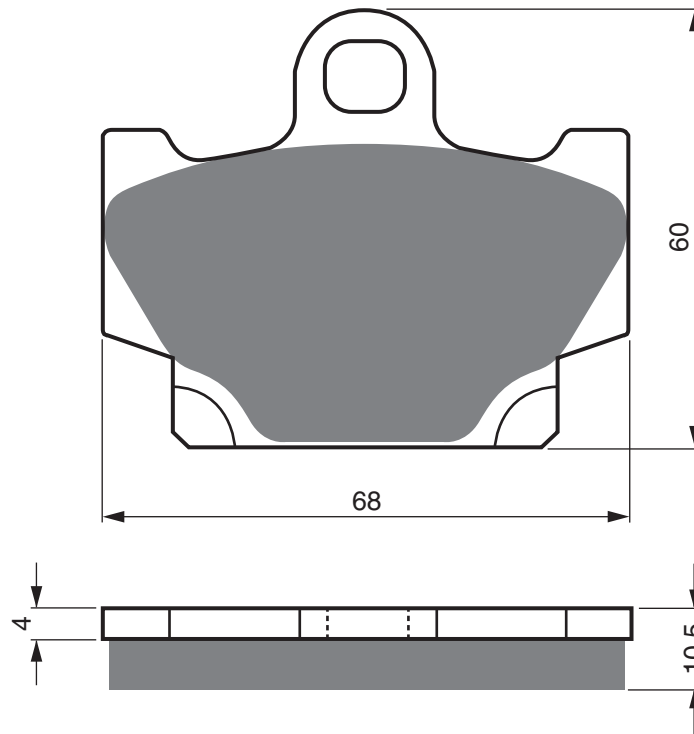

PART NUMBER

113

AD

S3

YAMAHA	DT	80	LC (37A)	1981	1984	FL
YAMAHA	RD	80	LC	1982	1982	FL
YAMAHA	RX	115	(5F53)	1999	1999	FL
YAMAHA	RD	125	LC	1982	1984	FL
YAMAHA	SR	125	SE	1992	1996	FL
YAMAHA	RX	135	(13X)	1981	1981	FL
YAMAHA	RM	250	R (29L)			FL
YAMAHA	SR	250	Classic (21L)	1996	2000	FL
YAMAHA	XV	250	Virago	1989	1994	FL
YAMAHA	RD	350	YPVS	1983	1984	FL

YAMAHA	RD	350	YPVS	1983	1984	FR
YAMAHA	XS	400		1982	1982	FL
YAMAHA	XZ	550		1982	1984	FL
YAMAHA	XT	600		1984	1986	FL
YAMAHA	XT	600	(Z Tenere)	1984	1984	FL
YAMAHA	XJ	650	LK Seca	1983	1983	FL
YAMAHA	XJ	650	LK Seca	1983	1983	FR
YAMAHA	XJ	650	Turbo	1982	1982	FL
YAMAHA	XJ	650	Turbo	1982	1982	FR

EQUIVALENTS OEM

11H W0045 00	11H W0045 01	11H W0045 11	11L W0045 00	11U W0045 00	11U W0045 10	22U W0045 10
29L W0045 00	29L W0045 10	2KJ W0045 00	2UJ W0045 00	2UJ W0045 01	34L W0045 10	43F W0045 00
43F W0045 01	4X8 W0045 00	52R W0045 00	5R2 W0045 00	3XL W0045 00