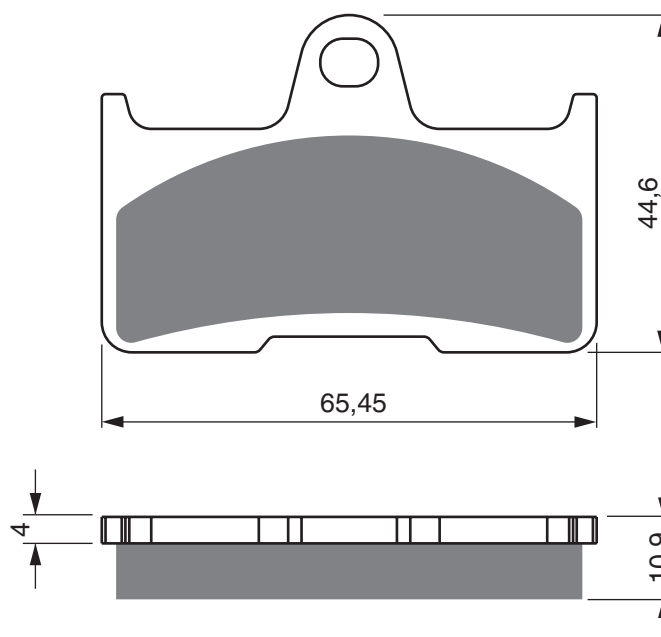

PART NUMBER

281

AD

K1

K5

S3

S33
RACING

CCM	LX	700	- 4 A Quad	2008	2009	RR
CF MOTO	CF	500	-5 (Ranger UTV)	2011	2014	RR
CF MOTO	CF	500	5B/5C - C/Force Classic	2014	2015	RR
CF MOTO	CF	500	C/Force (X5 Terralander)	2011	2015	RR
CF MOTO	CF	625	C/Force (X6 Terralander)	2011	2015	RR
CF MOTO	CF	800	- 2 - C/Force (ATV)	2014	2015	RR
EXPLORER		500	Atlas 4x4	2008	2009	RR
EXPLORER		500	L Everest 4x4	2008	2009	RR
GOES	G		E-SSV Electric (Side x Side)	2012	2013	RR
GOES		520	Max (Quad)	2007	2014	RR
GOES	G	520	F (Quad)	2007	2014	RR
GOES	G	520	UTX (Side x Side) (Left)	2010	2012	RR
GOES	G	525	(4x4)	2012	2013	RR
GOES	G	525	Max (4x4)	2012	2013	RR
GOES	G	625	i (4x4)	2012	2014	RR
GOES	G	625	i (4x4) Max	2012	2014	RR

GOES	G	625	i (All models)	2012	2012	RR
GOES	G	625	i UTX (4x4) (Side x Side)	2012	2014	RR
QUADZILLA	RS5		4 WD	2010	2011	RR
QUADZILLA	RS6		EFI 4WD	2010	2011	RR
QUADZILLA	X8		4x4/EFI	2012	2013	RR
QUADZILLA	ZX6		4x4	2010	2015	RR
QUADZILLA	CUV	500	Side x Side	2010	2011	RR
QUADZILLA	QZ	500	E/ES 4x4	2010	2011	RR
QUADZILLA	RL	500	MK II Buggy	2010	2011	RR
WT MOTORS	WT	500	Alaska Quad	2008	2009	RR
YAMAHA	YFM	660	FR/FS/FT Grizzly	2003	2005	RR
YAMAHA	YFM	660	FWAP/FWAR/FWAS/FWAT/ FWAW/FGW/FGX Grizzly	2002	2008	RR
YAMAHA	LX	700	- 4 A Quad	2008	2009	RR

EQUIVALENTS OEM

5KM W0046 00	901 08 05 01	901 08 05 10	30100805A0	90100805BO	90100850510

Disc Brake Pads