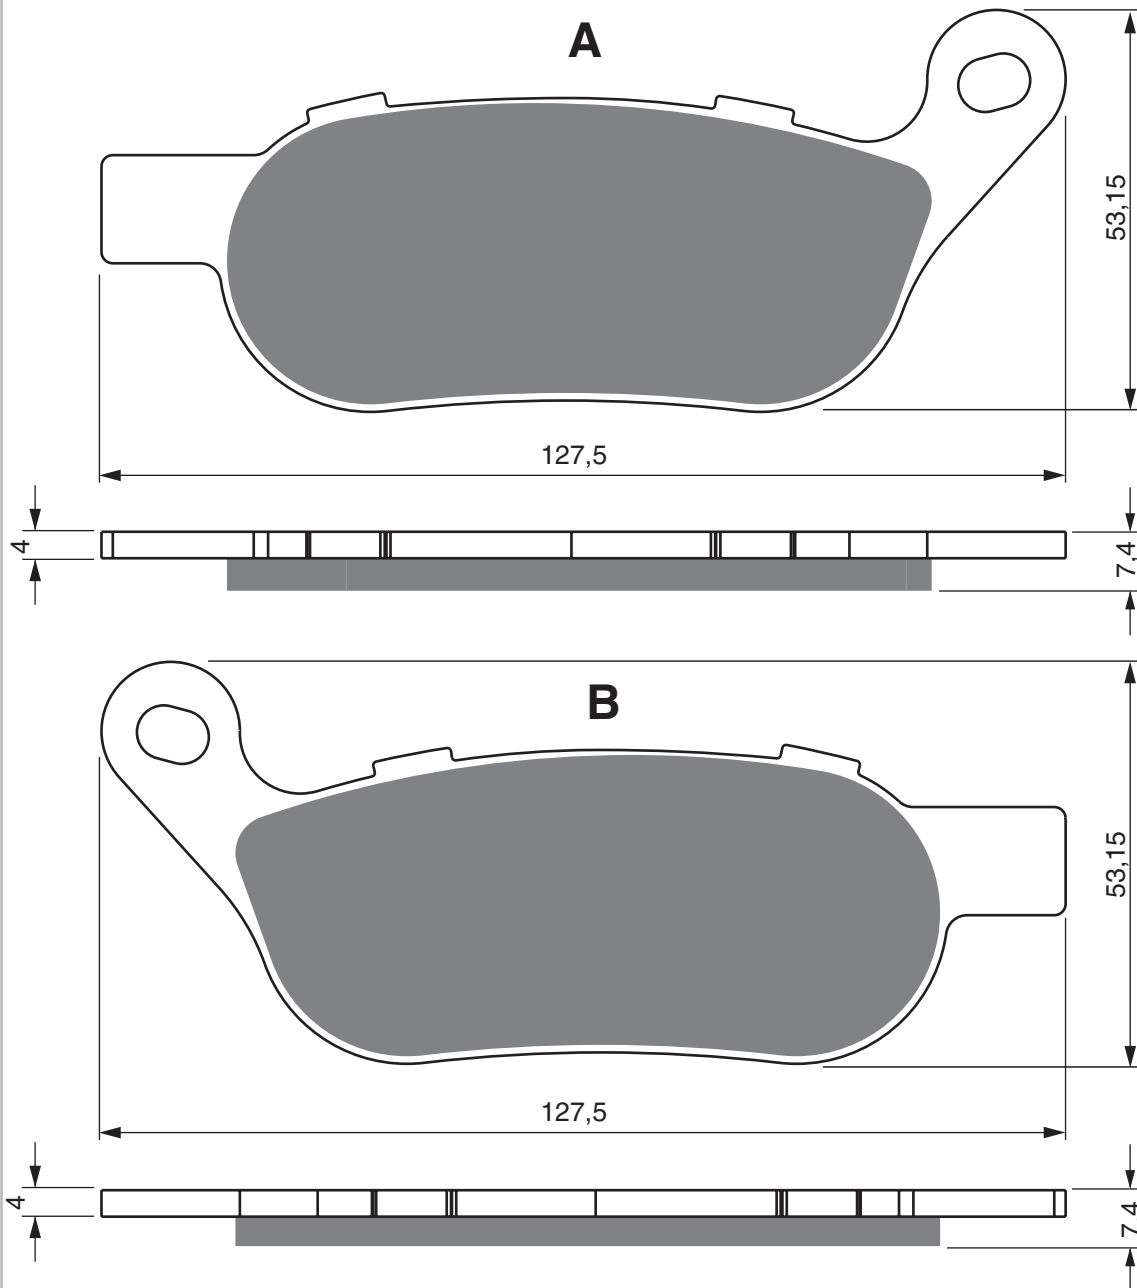

EQUIVALENTS OEM

42831-04

Disc Brake Pads

PART NUMBER

273

AD

S3

**S33
RACING**