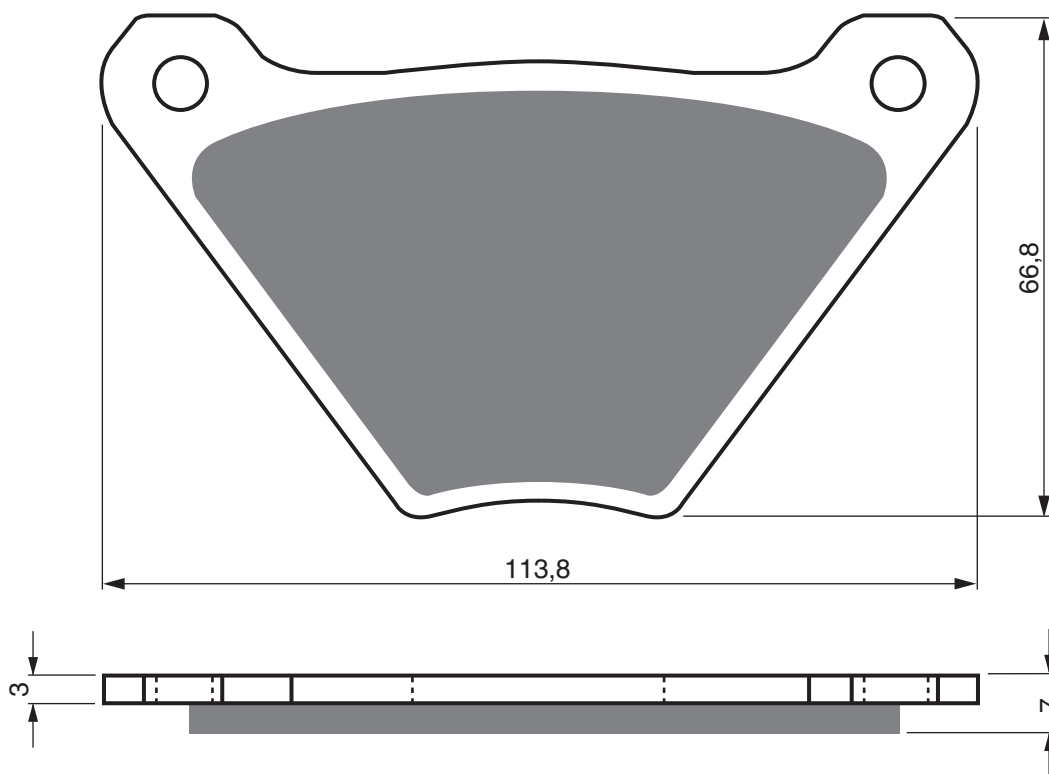

PART NUMBER

060

AD

S3

HARLEY DAVIDSON	XLCH	1 000		1973	1978	FL
HARLEY DAVIDSON	FL	1 200	FLH Police	1975	1979	FL
HARLEY DAVIDSON	FL	1 200	FLH Police	1975	1979	RL
HARLEY DAVIDSON	FLH	1 200		1974	1976	FL
HARLEY DAVIDSON	FLH	1 200		1980	1980	FL
HARLEY DAVIDSON	FLH	1 200	Anniversary	1978	1978	FL
HARLEY DAVIDSON	FLH	1 200	Anniversary	1978	1978	RL
HARLEY DAVIDSON	FLH	1 200	Touring	1977	1978	FL
HARLEY DAVIDSON	FLH	1 200	Touring	1977	1978	RL
HARLEY DAVIDSON	FLHS	1 200		1977	1980	FL
HARLEY DAVIDSON	FLHS	1 200		1977	1980	RL
HARLEY DAVIDSON	FX	1 200		1974	1980	RL
HARLEY DAVIDSON	FXE	1 200		1973	1980	RL
HARLEY DAVIDSON	FXE	1 200		1974	1977	RL
HARLEY DAVIDSON	FXE	1 200		1978	1979	RL
HARLEY DAVIDSON	FXS	1 200		1978	1979	RL
HARLEY DAVIDSON	FLH	1 340	80	1978	1980	FL
HARLEY DAVIDSON	FLH	1 340	80	1978	1980	RL

HARLEY DAVIDSON	FLH	1 340	80			1981		FL
HARLEY DAVIDSON	FLH	1 340	Electra Glide			1982	1983	RL
HARLEY DAVIDSON	FLH	1 340	Electra Glide Spec.			1984	1990	FL
HARLEY DAVIDSON	FXB	1 340	80			1980	1981	RL
HARLEY DAVIDSON	FXB	1 340	Sturgis			1982	1982	RL
HARLEY DAVIDSON	FXE	1 340				1980	1981	RL
HARLEY DAVIDSON	FXE	1 340				1981	1981	RL
HARLEY DAVIDSON	FXE	1 340	80			1978	1983	RL
HARLEY DAVIDSON	FXE	1 340	Super Glide			1983	1984	RL
HARLEY DAVIDSON	FXEF	1 340	80 Fat Bob			1979	1981	RL
HARLEY DAVIDSON	FXR	1 340				1978	1981	RL
HARLEY DAVIDSON	FXS	1 340				1980	1981	RL
HARLEY DAVIDSON	FXS	1 340	80			1977	1982	RL
HARLEY DAVIDSON	FXS	1 340	Low Rider			1982	1982	RL
HARLEY DAVIDSON	FXWG	1 340	80			1980	1981	RL
HARLEY DAVIDSON	FXWG	1 340	Wide Glide			1982	1985	RL

EQUIVALENTS OEM

44005 74

44135 74A

44005-78