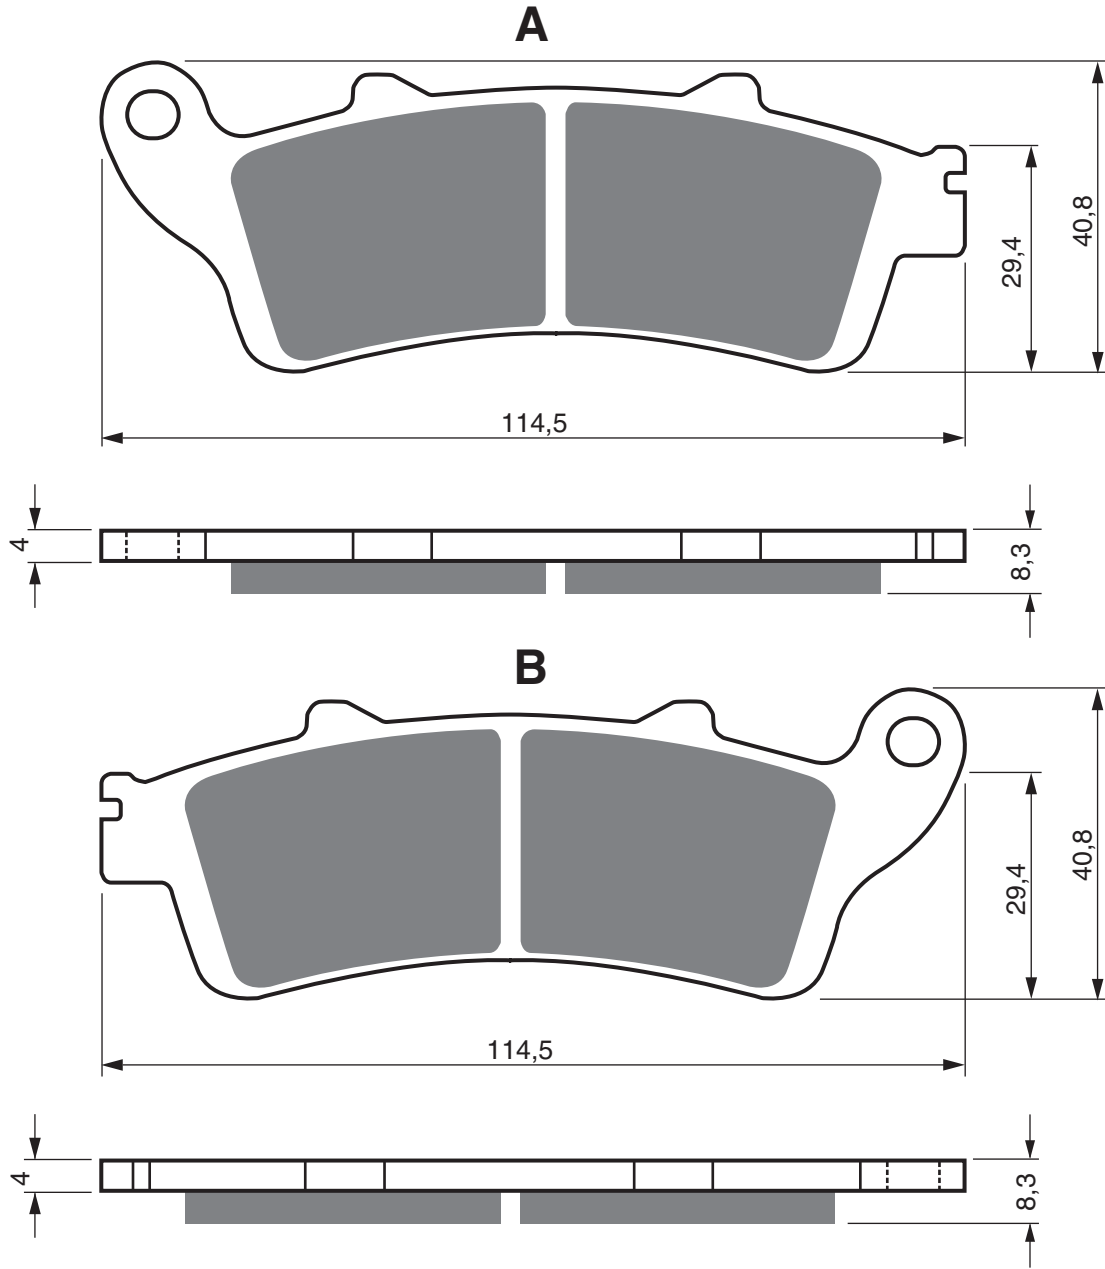

PART NUMBER

178

AD

S3

**S33
RACING**

HONDA	F6B		Goldwing (GLF6BA)	2013	2017	FL
HONDA	F6B		Goldwing (GLF6BA)	2013	2017	FR
HONDA	FJS	400	A9/D9	2009	2009	FL
HONDA	FJS	400	D6/D7/D8	2006	2008	FL
HONDA	FJS	600	1/2/D3/D4/D5/D6/D7/A3-A7 Silverwing	2001	2009	FL
HONDA	FJS	600	1/2/D3/D4/D5/D6/D7/A3-A7 Silverwing	2001	2009	FR
HONDA	NT	650	V2/V3/V4/V5	2002	2005	FL

HONDA	NT	650	V2/V3/V4/V5	2002	2005	RR
HONDA	NT	700	V6/VA6/VA7/V7/V8/VA8 Deauville (ABS)	2006	2009	RR
HONDA	NT	700	VA/VA4 Deauville(ABS)	2010	2013	RR
HONDA	VFR	800	6/8/9	2006	2009	RL
HONDA	VFR	800	A6/A8/A9	2006	2009	RR
HONDA	VFR	800	FiW/FiX/FiY/Fi1/2/3/4/5/A2/ A3/A4/A5	1998	2005	FL

Disc Brake Pads