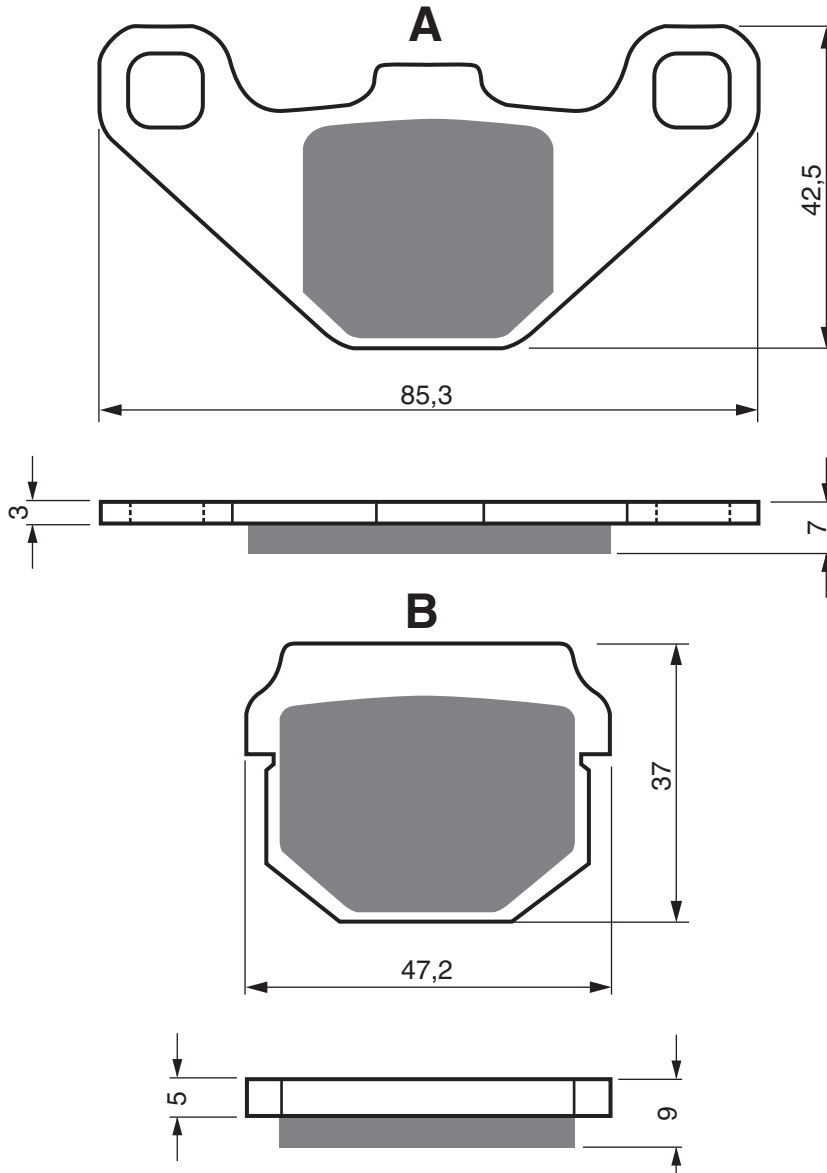

PART NUMBER

047

AD K1 K5 S3

ADLY		50	Panther	2001	2009	FL
ADLY		50	Predator	2002	2006	FL
ADLY		50	Silver Fox/SF50	2006	2009	FL
ADLY	AT	50	Air Tech 1	2008	2009	FL
ADLY	NB	50	Noble	2008	2010	FL
ADLY	RS	50	Supersonic	2006	2008	FL
ADLY	RS	50	Supersonic	2006	2008	RR
ADLY	RT	50	/100			FL
ADLY	SS	50	1/11 Supersonic	2004	2005	FL
ADLY	TB	50	Thunderbike	2008	2010	FL
ADLY		100	Panther	2001	2009	FL
ADLY		100	Predator	2002	2006	FL
ADLY	SS	100	1/11 Supersonic	2004	2005	FL
ADLY	NB	125	Noble	2008	2009	RR
ADLY	NB	125	Noble B (Rear drum model)	2008	2010	FL
ADLY	SS	125	B/D Supersonic	2004	2005	FL
ADLY	SS	125	B/D Supersonic	2004	2005	RR
ADLY	TB	125	B (Rear drum models)			FL
ADLY		150	Crusader Quad	2006	2006	FL
ADLY		150	Crusader Quad	2006	2006	FR
ADLY		150	Crusader Quad	2006	2006	RR
ADLY		150	Interceptor	2006	2006	FL
ADLY		150	Interceptor	2006	2006	FR
ADLY		150	Interceptor	2006	2006	RR
ADLY	Crossroad	150	Quad	2007	2009	FL

ADLY	Crossroad	150	Quad	2007	2009	FR
ADLY	Crossroad	150	Quad	2007	2009	RR
ADLY	Sport	150	Quad	2008	2009	FL
ADLY	Sport	150	Quad	2008	2009	FR
ADLY	Sport	150	Quad	2008	2009	RR
ADLY		300	Crusader Quad	2005	2007	FL
ADLY		300	Crusader Quad	2005	2007	FR
ADLY		300	Crusader Quad	2005	2007	RR
ADLY	Interceptor	300		2005	2007	FL
ADLY	Interceptor	300		2005	2007	FR
ADLY	Interceptor	300		2005	2007	RR
AEON	Aero	50	(Scooter)	2006	2006	FL
AEON	Nox	50	(Scooter)	2006	2006	FL
AEON	Regal	50	(Scooter)	2006	2006	FL
AEON	Revo R	50	Cobra 2 (AT34 Type) (Quad)	2004	2006	RR
AEON	Cobra	60	(AT30 Type) (Quad)	2004	2011	RR
AEON	Regal	90	(Scooter)	2006	2006	FL
AEON	Nox	100	(Scooter)	2006	2006	FL
AEON	Pulsar	100	(Scooter)	2006	2006	FL
AEON	Revo R	100	Cobra 2 (AT34 Type) (Quad)	2004	2006	RR
AEON	Nox	125	(Scooter)	2006	2006	FL
AEON	Pulsar	125	(Scooter)	2006	2006	FL
AEON	Sporty	125	(AT05 Type) (Quad)	2001	2005	RR
AEON	Urban	125	(Scooter)	2011	2011	RR
AEON	Nox	150	(Scooter)	2006	2006	FL
AEON	Pulsar	150	(Scooter)	2006	2006	FL