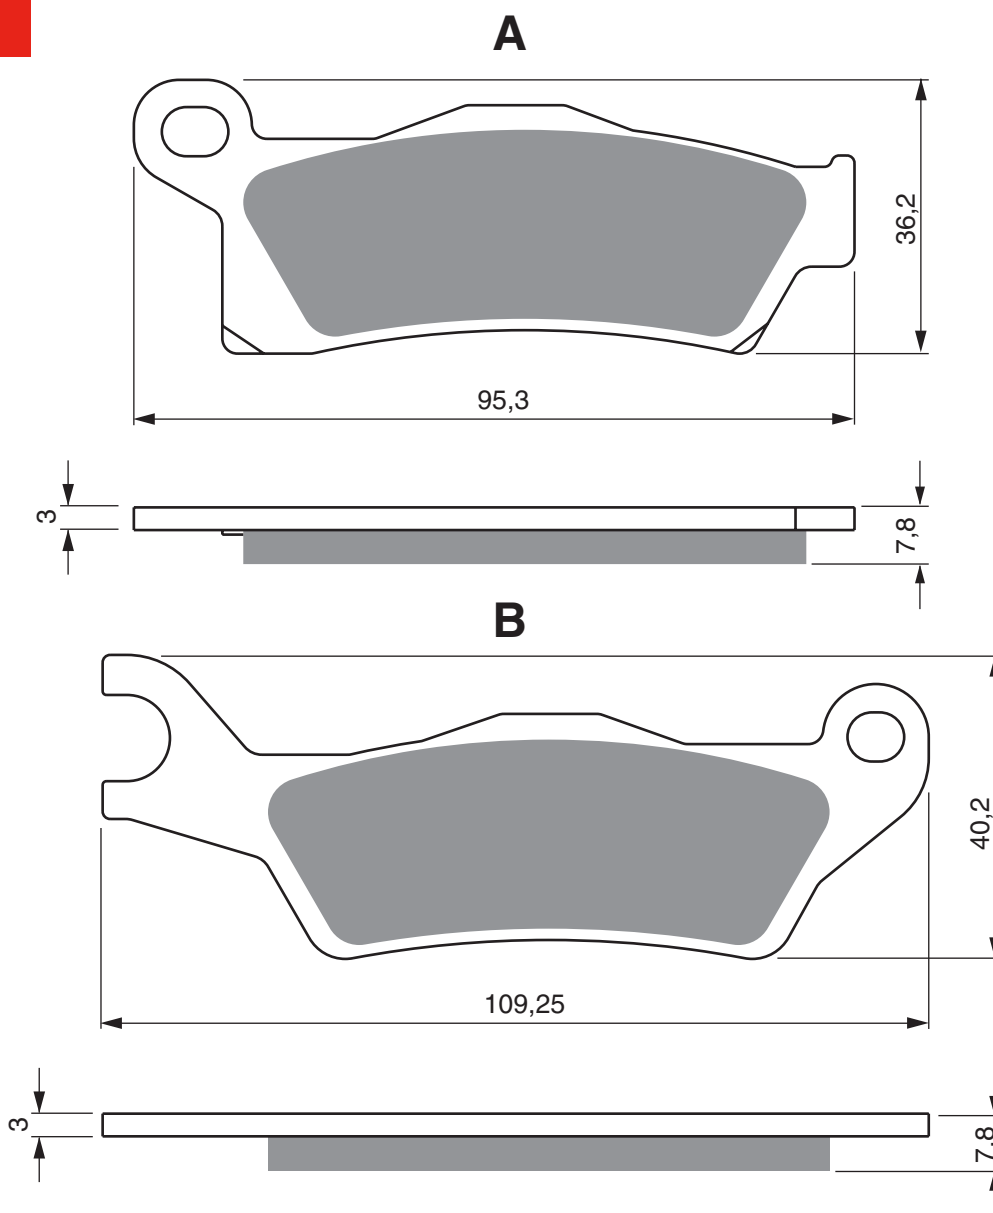

PART NUMBER

310

AD

K1

K5

S3

**S33
RACING**

CAN-AM	Outlander	500	4x4 (STD/DPS/XT)	2013	2014	FR
CAN-AM	Outlander	500	4x4 (STD/DPS/XT)	2013	2014	RR
CAN-AM	Outlander	500	Max 4x4 (STD/DPX/XT)	2013	2014	FR
CAN-AM	Outlander	500	Max 4x4 (STD/DPX/XT)	2013	2014	RR
CAN-AM	Renegade	500	(STD)	2012	2015	FR
CAN-AM	Renegade	500	(STD)	2012	2015	RR
CAN-AM	Outlander	650	4x4 (DPS/XT/STD)	2013	2015	FR
CAN-AM	Outlander	650	4x4 (DPS/XT/STD)	2013	2015	RR
CAN-AM	Outlander	650	Max 4x4 (STD/DPS/AX)	2013	2014	FR
CAN-AM	Outlander	650	Max 4x4 (STD/DPS/AX)	2013	2014	RR
CAN-AM	Outlander	800	Max R 4x4 (DPS/XT/XT-P)	2013	2014	FR
CAN-AM	Outlander	800	Max R 4x4 (DPS/XT/XT-P)	2013	2014	RR
CAN-AM	Outlander	800	R 4x4 (DPS)	2013	2014	RR
CAN-AM	Outlander	800	R STD	2012	2015	FR
CAN-AM	Outlander	800	R STD	2012	2015	RR
CAN-AM	Outlander	800	R XT	2012	2013	FR
CAN-AM	Outlander	800	R XT	2012	2013	RR
CAN-AM	Renegade	800	R STD	2012	2015	FR

CAN-AM	Renegade	800	R STD	2012	2015	RR
CAN-AM	Renegade	800	R XXC	2012	2014	FR
CAN-AM	Renegade	800	R XXC	2012	2014	RR
CAN-AM	Outlander	1000	4x4 (DPS) XT/XT-P1	2013	2013	FR
CAN-AM	Outlander	1000	4x4 (DPS) XT/XT-P1	2013	2013	RR
CAN-AM	Outlander	1000	4x4 (LTD)	2013	2013	FR
CAN-AM	Outlander	1000	4x4 (LTD)	2013	2013	RR
CAN-AM	Outlander	1000	4x4 (XMR)	2013	2014	FR
CAN-AM	Outlander	1000	4x4 (XMR)	2013	2014	RR
CAN-AM	Outlander	1000	Max (4x4 DPS/XT/XT-P)	2013	2014	FR
CAN-AM	Outlander	1000	Max (4x4 DPS/XT/XT-P)	2013	2014	RR
CAN-AM	Outlander	1000	STD	2012	2012	FR
CAN-AM	Outlander	1000	STD	2012	2012	RR
CAN-AM	Outlander	1000	XT	2012	2014	FR
CAN-AM	Outlander	1000	XT	2012	2014	RR
CAN-AM	Renegade	1000	STD	2012	2014	FR
CAN-AM	Renegade	1000	STD	2012	2014	RR
CAN-AM	Renegade	1000	XXC	2012	2014	FR
CAN-AM	Renegade	1000	XXC	2012	2014	RR

EQUIVALENTS OEM

705 601 014

Disc Brake Pads