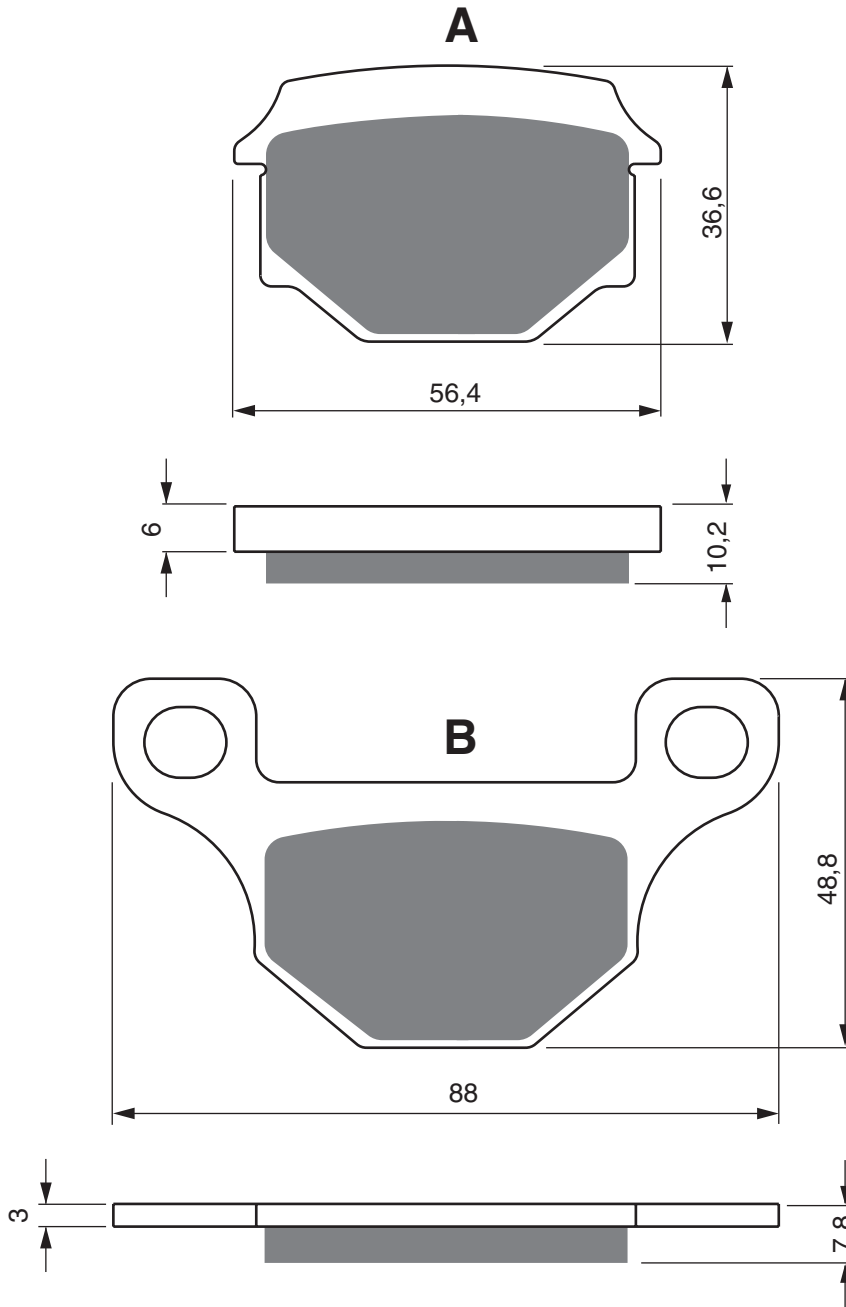

PART NUMBER

289

AD

S3

**S33
RACING**

GP5

GP6

GP7

AJP	PR4	125	Enduro	2010	2012	RR
AJP	PR4	125	Enduro Pro	2010	2012	RR
AJP	PR4	125	Supermoto	2010	2012	RR
AJP	PR4	125	Supermoto Pro	2010	2011	RR
AJP	PR4	200	Enduro	2010	2011	RR
AJP	PR4	200	Enduro Pro	2010	2011	RR
AJP	PR4	200	SM Pro	2010	2011	RR
AJP	PR4	200	Supermoto	2010	2011	RR
APRILIA	RS-4	50	(4T) (AJP rear caliper)	2011	2014	RR

APRILIA	RS-4	125	(4T) (AJP rear caliper)	2011	2014	RR
APRILIA	RX	125	(AJP rear caliper)	2008	2012	RR
BRANSON	BM	125		2008	2008	FL
BRANSON	BM	125	Retro	2008	2008	FL
BRANSON	BM	125	Sport	2008	2008	FL
CF MOTO	CF	150	Leader	2010	2011	FL
DERBI		50	Atlantis (2T/AC) 12"/5 spoke wheels/180mm disc	2007	2011	FL
DERBI		50	Atlantis (4T)	2007	2009	FL

Disc Brake Pads