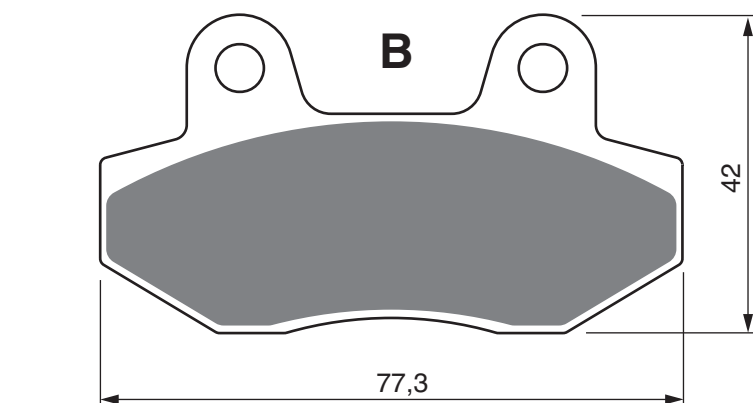

PART NUMBER

088

AD

K1

K5

S3

S33
RACING

BOMBARDIER		200	Rally		2005	2006	RR
CAGIVA	Canyon	500			1996	2000	RR
CAGIVA	Canyon	600	E		1996	1999	RR
CAGIVA	E	900	Elefant Dakar Rep (300mm Front Disc)		1993	1995	RR
CAGIVA	E	900	Elefant ie GT (296 Front Disc)		1991	1992	RR
CAGIVA	E	900	ie Lucky Explorer (296mm Front Disc)		1990	1990	RR
CAGIVA	IE	900	Canyon / Gran Canyon		1998	2000	RR
CAGIVA	Navigator	1 000			2000	2005	RR
HYOSUNG	XRX	125	Supermoto		2007	2011	RR
MZ	VRT	125	Quad		2005	2005	RR
MZ	VRT	175	Quad		2005	2005	RR
SUZUKI	DR	800	SM/SN/SP		1991	1993	RR
TRIUMPH	Sprint		RS		1999	2004	RL
TRIUMPH	Daytona	750			1992	1992	RR
TRIUMPH	Trident	750			1992	1998	RL