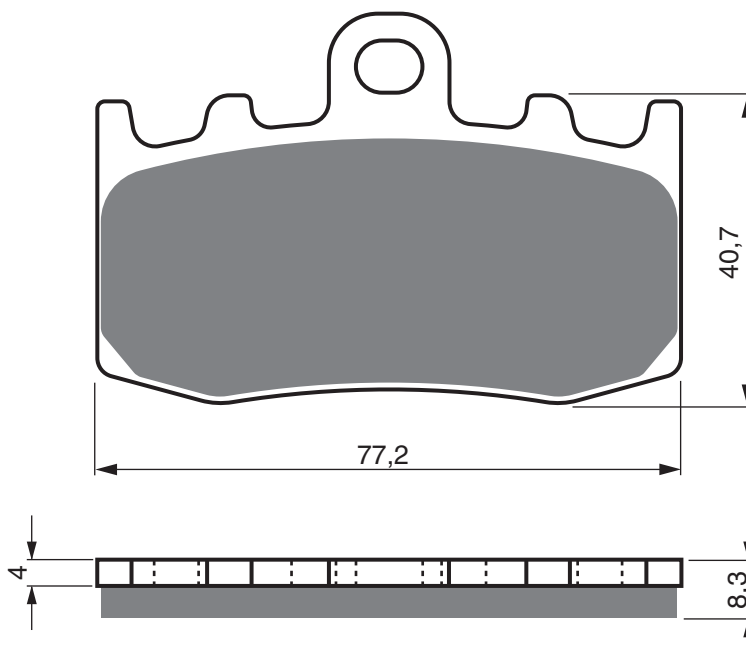

PART NUMBER

196

AD

S3

**S33
RACING**

GP5

GP6

GP7

BMW	R	850	RT	2006	2006	FL
BMW	R	850	RT	2006	2006	FR
BMW	R	1 100	S (Non ABS)	2000	2003	FL
BMW	R	1 100	S (Non ABS)	2000	2003	FR
BMW	R	1 150	GS	2002	2004	FL
BMW	R	1 150	GS	2002	2004	FR
BMW	R	1 150	RT (Integral ABS)	2000	2006	FL
BMW	R	1 150	RT (Integral ABS)	2000	2006	FR
BMW	HP2	1 200	Megamoto (K25)	2007	2010	FL
BMW	HP2	1 200	Megamoto (K25)	2007	2010	FR
BMW	K	1 200	GT (K41)	2003	2006	FL
BMW	K	1 200	GT (K41)	2003	2006	FR
BMW	K	1 200	GT (K44)	2006	2008	FL
BMW	K	1 200	RS/R/S	2001	2004	FL
BMW	K	1 200	RS/R/S	2001	2004	FR
BMW	K	1 200	S (K40)	2005	2008	FL
BMW	K	1 200	S (K40)	2005	2008	FR
BMW	R	1 200	GS	2004	2007	FL
BMW	R	1 200	GS	2004	2007	FR
BMW	R	1 200	GS (30 years GS)	2011	2011	FL
BMW	R	1 200	GS (30 years GS)	2011	2011	FR
BMW	R	1 200	GS (30 Years GS)	2011	2011	FL
BMW	R	1 200	GS (30 Years GS)	2011	2011	FR
BMW	R	1 200	GS (Cast wheel)	2010	2012	FL
BMW	R	1 200	GS (Cast wheel)	2010	2012	FR
BMW	R	1 200	GS (K25/307/Cast/Spoke Wheel)	2002	2007	FL
BMW	R	1 200	GS (K25/307/Cast/Spoke Wheel)	2002	2007	FR
BMW	R	1 200	GS Adventure (30 years GS)	2011	2011	FL
BMW	R	1 200	GS Adventure (30 years GS)	2011	2011	FR
BMW	R	1 200	GS Adventure (K25/0382/Spoke Wheel)	2005	2007	FL
BMW	R	1 200	GS Adventure (K25/0382/Spoke Wheel)	2005	2007	FR

BMW	R	1 200	GS Adventure (Spoke wheel)	2010	2012	FL
BMW	R	1 200	GS Adventure (Spoke wheel)	2010	2012	FR
BMW	R	1 200	GS Adventure / M (K25/0380/Spoke wheel)	2006	2009	FL
BMW	R	1 200	GS Adventure / M (K25/0380/Spoke wheel)	2006	2009	FR
BMW	R	1 200	GS Rallye (Spoke wheel)	2012	2012	FL
BMW	R	1 200	GS Rallye (Spoke wheel)	2012	2012	FR
BMW	R	1 200	GS Triple Black (Spoke wheel)	2011	2013	FL
BMW	R	1 200	GS Triple Black (Spoke wheel)	2011	2013	FR
BMW	R	1 200	GS/M (K25/0303/Cast wheel)	2006	2009	FL
BMW	R	1 200	GS/M (K25/0303/Cast wheel)	2006	2009	FR
BMW	R	1 200	RT	2010	2013	FL
BMW	R	1 200	RT	2010	2013	FR
BMW	R	1 200	RT SE	2010	2013	FL
BMW	R	1 200	RT SE	2010	2013	FR
BMW	R	1 200	S (K29/0366/Brembo caliper)	2006	2007	FL
BMW	R	1 200	S (K29/0366/Brembo caliper)	2006	2007	FR
BMW	R	1 200	ST K28/0328	2005	2008	FL
BMW	R	1 200	ST K28/0328	2005	2008	FR
BMW	K	1 300	GT	2009	2011	FL
BMW	K	1 300	GT	2009	2011	FR
BMW	K	1 300	GT EE	2010	2011	FL
BMW	K	1 300	GT EE	2010	2011	FR
BMW	K	1 300	GT SE	2010	2011	FL
BMW	K	1 300	GT SE	2010	2011	FR
BMW	K	1 300	S	2009	2015	FL
BMW	K	1 300	S	2009	2015	FR
BMW	K	1 300	S HP	2012	2012	FL
BMW	K	1 300	S HP	2012	2012	FR
BMW	K	1 300	S Sport	2012	2015	FL
BMW	K	1 300	S Sport	2012	2015	FR

EQUIVALENTS OEM

34 11 7 660 448	34 11 7 671 780	34 11 7 683 064	34 11 8 534 183

Disc Brake Pads