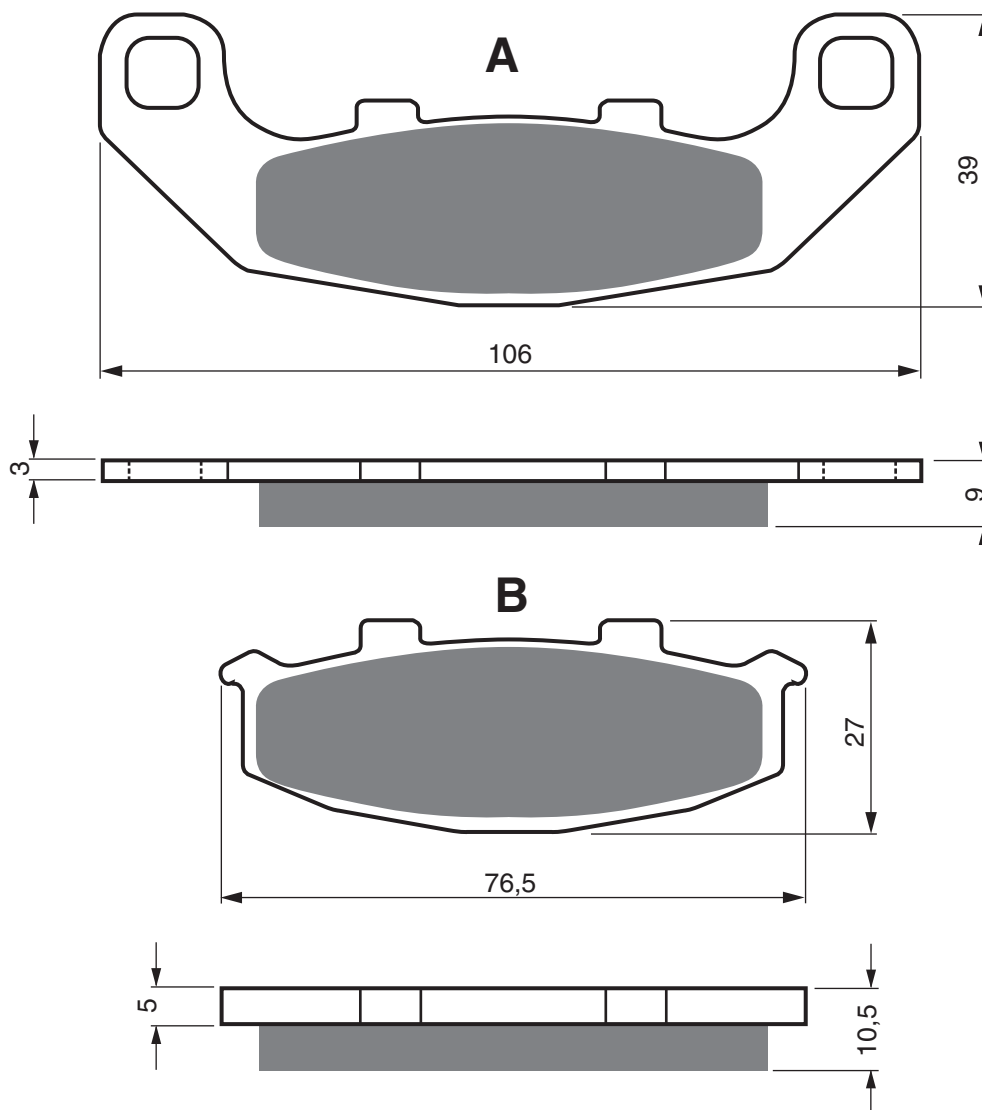

PART NUMBER

044

AD

S3

KAWASAKI	GPX	250	R (EX 250 F)	1988	1988	RL
KAWASAKI	GPX	250	R (ZX 250 F2-F9)	1988	1995	RL
KAWASAKI	GPX	250	R II (EX 250G)	1988	1988	FL
KAWASAKI	GPX	250	R II (EX 250G)	1988	1988	RR
KAWASAKI	KR-1	250	(KR 250 B2)	1989	1989	FL
KAWASAKI	KR-1	250	(KR 250 B2)	1989	1989	FR
KAWASAKI	KR-1	250	(KR 250 B2)	1989	1989	RL
KAWASAKI	KR1S	250	(KR 250 C2/C3)	1990	1992	RR
KAWASAKI	ZXR	250	(ZX 250 A1/A2)	1989	1990	FL
KAWASAKI	ZXR	250	(ZX 250 A1/A2)	1989	1990	RR
KAWASAKI	ZXR	250	C1-C5 (ZX250 C1-C5)	1991	1995	FL
KAWASAKI	ZXR	250	R (ZX 250 B1/B2)	1989	1990	FL
KAWASAKI	ZXR	250	R (ZX 250 B1/B2)	1989	1990	RR

KAWASAKI	ZXR	250	R (ZX 250 D1)	1991	1991	FL
KAWASAKI	GPX	400	R (ZX 400 F1)	1987	1987	FL
KAWASAKI	GPX	400	R (ZX 400 F1)	1987	1987	FR
KAWASAKI	ZR	400	D1/D3/D4 „Zanthus“	1992	1995	FL
KAWASAKI	ZR	400	D1/D3/D4 „Zanthus“	1992	1995	FR
KAWASAKI	ZX-4	400	(ZX 400 G1/G1A/G1B)	1988	1988	FL
KAWASAKI	ZX-4	400	(ZX 400 G1/G1A/G1B)	1988	1988	FR
KAWASAKI	ZX-4	400	(ZX 400 G1/G1A/G1B)	1988	1988	RL
KAWASAKI	GPZ	500	S (EX500 E1-E10)	1994	2004	FL
KAWASAKI	GPZ	500	S (EX500 E1-E10)	1994	2004	FR
KAWASAKI	ZR	550	B2-B3 Zephyr	1991	1992	RL
SUZUKI	RGV	250	M/N/P/R/S	1991	1995	RL
SUZUKI	RGV	250	T (RGVR 250SP VJ 23A)	1996	1996	RR

EQUIVALENTS OEM

43082 1075	43082 1076	43082 1085	43082 1087	43082 1101	43082 1125	43082 1127
43082 1144	43082 1147	43082 1162	69100 22820	69100 22830	69100 22850	43082 0151