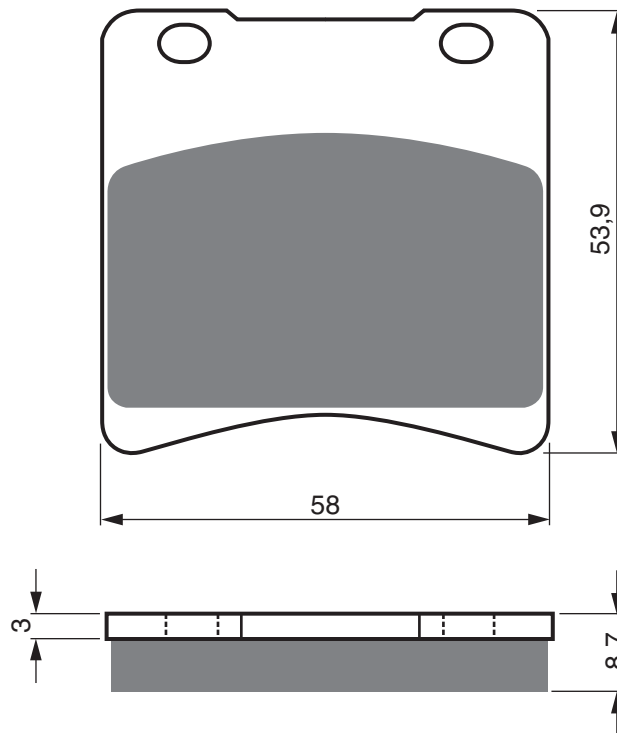

AD

S3

SUZUKI	GSX	250	R CH/H (GJ72A)			FL
SUZUKI	GSX	250	R CH/H (GJ72A)			FR
SUZUKI	GSXR	250	CK			FL
SUZUKI	GSXR	250	CK			FR
SUZUKI	GSXR	250	J (GJ72A)			FL
SUZUKI	GSXR	250	J (GJ72A)			FR
SUZUKI	GSX	400	R3 (GK71F)			FL
SUZUKI	GSX	400	R3 (GK71F)			FR
SUZUKI	GSX	400	X/XA/XS Impulse			FL
SUZUKI	GSX	400	X/XA/XS Impulse			FR
SUZUKI	GSX-R	400	H	1987	1987	FL
SUZUKI	GSX-R	400	H	1987	1987	FR
SUZUKI	RG	400				FL
SUZUKI	RG	400				FR
SUZUKI	RG	400	EWf/EW-2G/EWH Walter Wolf (Type 1&2)	1985	1987	FL
SUZUKI	RG	400	EWf/EW-2G/EWH Walter Wolf (Type 1&2)	1985	1987	FR
SUZUKI	VS	400	VR/FR/VTR/FTR/V-T/F-T	1994	1994	FL
SUZUKI	VS	400	VR/FR/VTR/FTR/V-T/F-T	1994	1994	FR
SUZUKI	RG	500	G/CH	1985	1987	FL
SUZUKI	RG	500	G/CH	1985	1987	FR
SUZUKI	VS	600	GLS/GLT/GLV	1995	1997	FL
SUZUKI	VS	600	GLS/GLT/GLV	1995	1997	FR
SUZUKI	VS	700	GLEFG/GLEPG/GLEFH/GLEPH	1986	1987	FL
SUZUKI	VS	700	GLEFG/GLEPG/GLEFH/GLEPH	1986	1987	FR
SUZUKI	VS	700	GLFH/GLPH/GLFG/GLPG	1986	1987	FL
SUZUKI	VS	700	GLFH/GLPH/GLFG/GLPG	1986	1987	FR
SUZUKI	GSX-R	750	F/G/H	1985	1987	FL

SUZUKI	GSX-R	750	F/G/H			1985	1987	FR
SUZUKI	VS	750	All Models			1985	1991	FL
SUZUKI	VS	750	All Models			1985	1991	FR
SUZUKI	VS	800	GLN/GLP/GLR/GLT/GLS/GLV/GLW/GLX	1992	1999			FL
SUZUKI	GSX	1 100	EFE/EFF/ESF			1984	1986	FL
SUZUKI	GSX	1 100	EFE/EFF/ESF			1984	1986	FR
SUZUKI	GSX	1 100	EFE/EFF/ESF			1984	1986	RL
SUZUKI	GSX	1 100	FJ/FK/FL/FM/FN/FP/FR			1988	1994	FL
SUZUKI	GSX	1 100	FJ/FK/FL/FM/FN/FP/FR			1988	1994	FR
SUZUKI	GSX-R	1 100	G/H/J			1986	1988	FL
SUZUKI	GSX-R	1 100	G/H/J			1986	1988	FR
SUZUKI	GV	1 400	GDG/GTG Cavalcade (Up to F/No 103764)			1986	1986	FL
SUZUKI	GV	1 400	GDG/GTG Cavalcade (Up to F/No 103764)			1986	1986	FR
SUZUKI	GV	1 400	GDG/GTG Cavalcade (Up to F/No 103764)			1986	1986	RL
SUZUKI	VS	1 400	GLPH/GLFH/GLPJ/GLEJ/GLPR/GLPT/GLPV/GLPW/GLPX/GLPY/GLPK1/GLPK2 Intruder			1987	2003	FL
SUZUKI	VS	1 400	GLPH/GLFH/GLPJ/GLEJ/GLPR/GLPT/GLPV/GLPW/GLPX/GLPY/GLPK1/GLPK2 Intruder			1987	2003	FR
SUZUKI	VS	1 400	GLPH/GLFH/GLPJ/GLEJ/GLPR/GLPT/GLPV/GLPW/GLPX/GLPY/GLPK1/GLPK2 Intruder			1987	2003	RL
SUZUKI	VL	1 500	W/X/Y/K1			1998	2001	FL
SUZUKI	VL	1 500	W/X/Y/K1			1998	2001	FR
SUZUKI	VL	1 500	W/X/Y/K1			1998	2001	RL

EQUIVALENTS OEM

5910010810	5910020810	5910020820	5910030810	5910006820	5910030820	5910038820
59130 00A00	59130 00A10	59130 06B10	59130 06B20	5913000810	59130 24A00	59130 27A00
59130 27A10	59130 30B00	59130 30B01	59130 30B21	6910038810	6910038820	6910038840
6910038860	6910038870	6910048810	69130 38B10	69130 38B00	69130 48B00	6913038820
6913048810