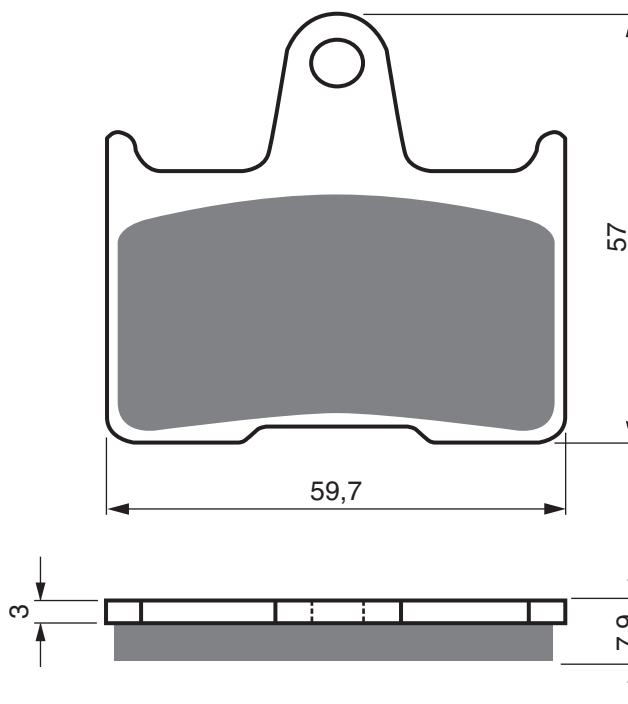

PART NUMBER

148

AD

S3

**S33
RACING**

HARLEY DAVIDSON	XL	883	L (Cast Wheels)	2014	2014	RR
HARLEY DAVIDSON	XL	883	N Iron (Cast wheels)	2014	2014	RR
HARLEY DAVIDSON	XL	883	R Roadster (Cast wheels)	2014	2014	RR
HARLEY DAVIDSON	XL	1 200	C Custom (Spoke Wheels)	2014	2014	RR
HARLEY DAVIDSON	XL	1 200	T Superlow	2014	2015	RR
HARLEY DAVIDSON	XL	1 200	V Seventy-Two	2014	2016	RR
HARLEY DAVIDSON	XL	1 200	X Forty Eight	2014	2014	RR
HONDA	CB	400	SFX/SFY/SF1/SF2/SF3 Super Four	1999	2003	RR
HONDA	VT	750	CS2A/C25B Shadow (3 piston caliper/rear disc/17" front wheel)	2010	2012	RR
HONDA	CB	1 300	FW/FX/FY/F1 (SC40)	1998	2001	RR
HONDA	CB	1 300	X-4 DCV/DCW/DCX/DCY (SC38)	1997	2000	RR
KAWASAKI	ZX-7RR	750	(ZX 750 N1/N2)	1996	1999	RL
KAWASAKI	GTR	1 400	(ZG 1400 A8F/A9F/CAF/CBF/CCF/CDF/CEF/EEF/EGF/EHF/EJH)	2008	2019	RR
KAWASAKI	ZZR	1 400	(ZX 1400 A6F/A7F)	2006	2011	RR
KAWASAKI	ZZR	1 400	ABS (ZX 1400 B6F/B7F)	2006	2007	RR
KAWASAKI	ZZR	1 400	ABS (ZX 1400 D8F/DAF/DBF/FCF/FDF/FEF/FFF/HGF/HHF/HJF)	2008	2019	RR

KAWASAKI	ZZR	1 400	Performance Sport (ZX 1400 JGF/JHF/JJF)	2016	2019	RR
KAWASAKI	ZZR	1 400	Special Edition (ZX 1400 FDFA/FEFA/FEFB/FFFA)	2012	2016	RR
MZ		1 000	S	2003	2007	RR
MZ		1 000	SF	2005	2007	RR
MZ		1 000	SFX	2007	2007	RL
MZ		1 000	ST	2007	2007	RL
SUZUKI	GSX-R	600	K4/K5	2004	2005	RR
SUZUKI	GSF	650	K5/K6 Naked Bandit Non ABS	2005	2006	RR
SUZUKI	GSF	650	SK5/SK6 Faired Bandit Non ABS	2005	2006	RR
SUZUKI	GSX-R	750	K4/K5	2004	2005	RR
SUZUKI	GSX-R	1 000	K1/K2	2001	2002	RR
SUZUKI	GSX-R	1 000	K3	2003	2003	RR
SUZUKI	GSX-R	1 000	K4	2004	2004	RR
SUZUKI	GSX-R	1 000	K5/K6	2005	2006	RR
SUZUKI	GSF	1 200	SSK1/ZK1 (GV78A)	2002	2002	RR
SUZUKI	GSX	1 400	K1/K2/K3/K4/K5/K6/K7/FE	2001	2007	RR

EQUIVALENTS OEM

43082 1182	43082 0055	06435 MAZ 006	69100 40820	69100 40840	69100 18810	69100 29810
06435 MCE 006	9024030000					

Disc Brake Pads