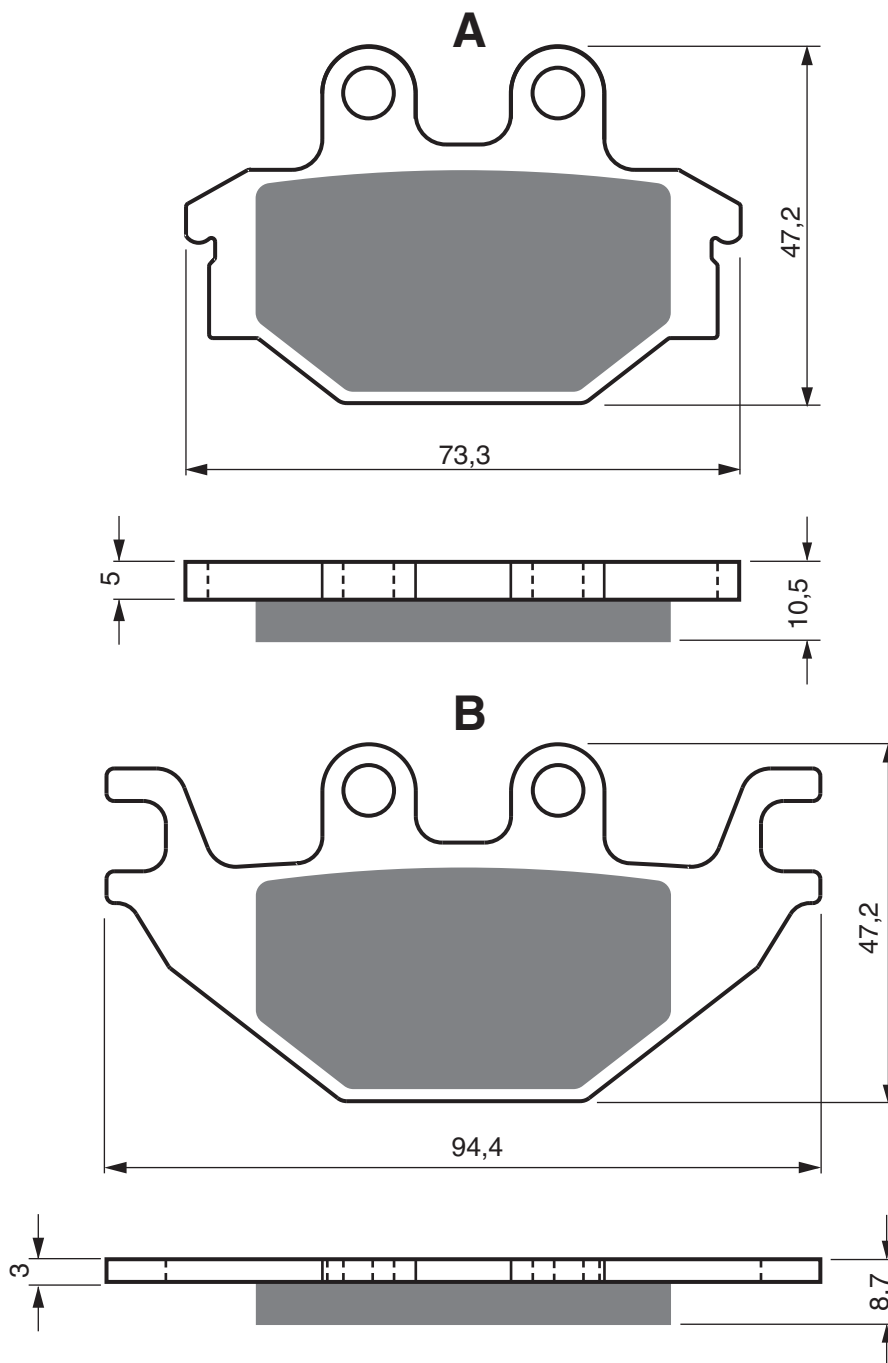

Disc Brake Pads

PART NUMBER

230

AD

K1

K5

S3

Disc Brake Pads