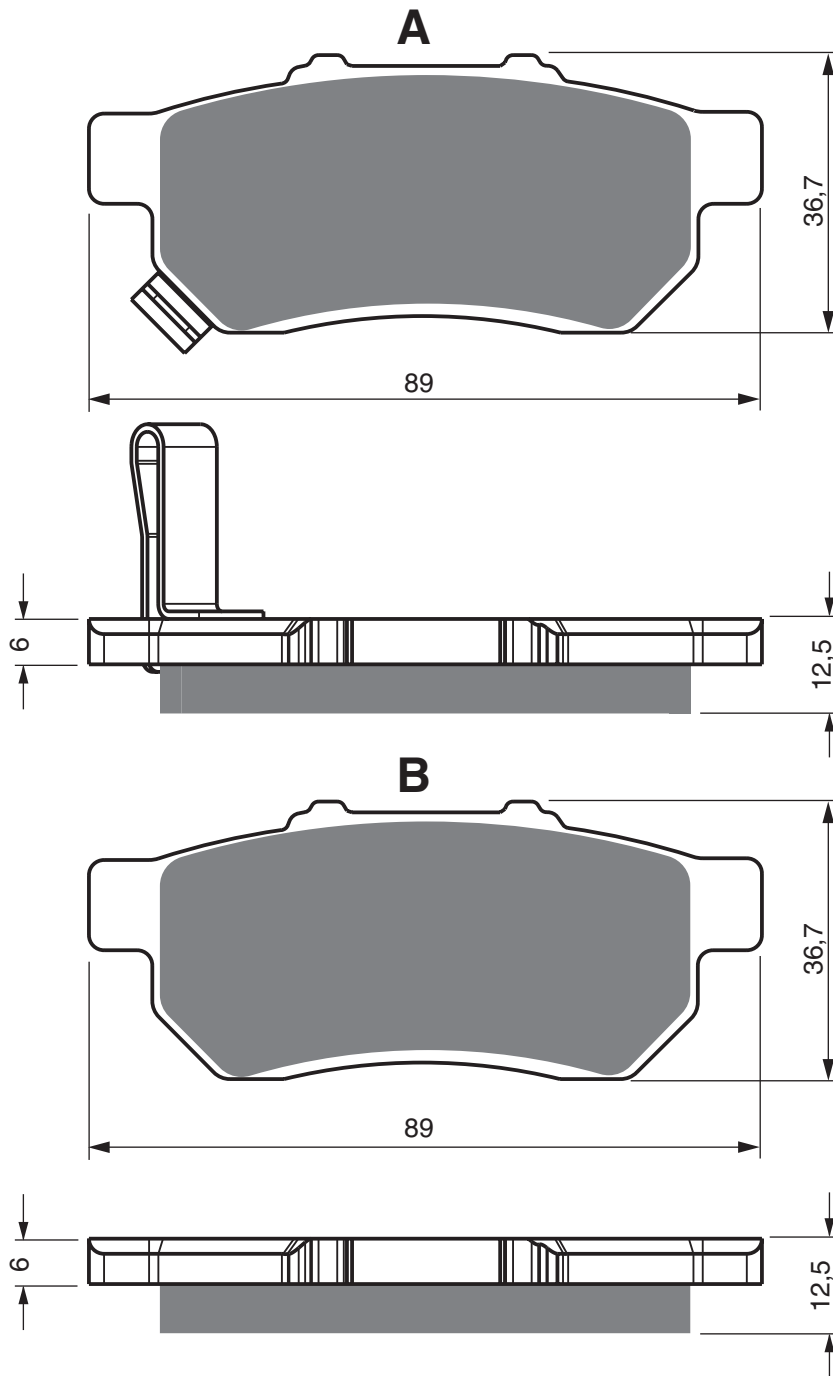

PART NUMBER

340

AD

K1

K5

S3

S33
RACING

HONDA	MUV	700	-9 Big Red Side x Side	2009	2009	RR

EQUIVALENTS OEM

06455 HL1 A01