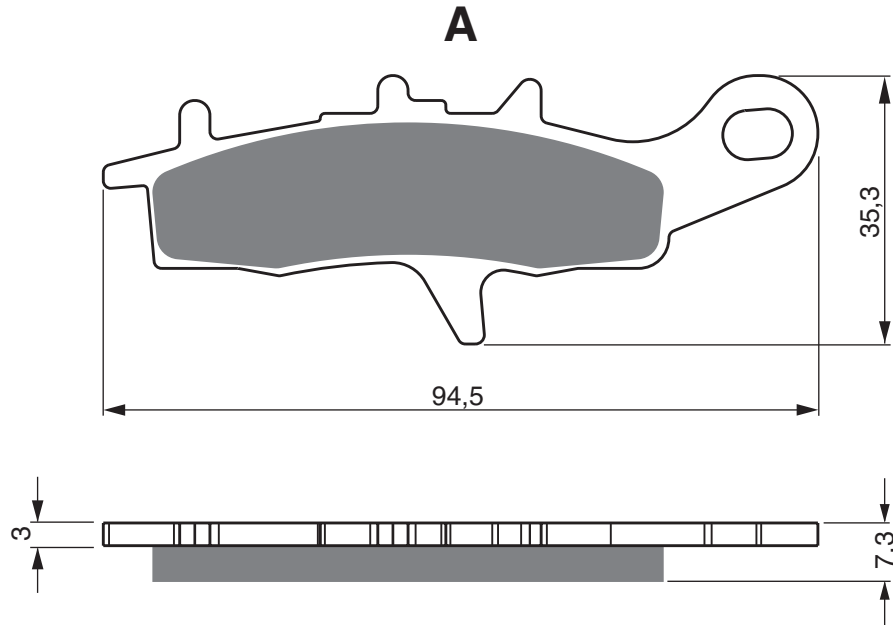

PART NUMBER

245

AD   **K1**   **K5**   **S3**

KAWASAKI	KFX	450	R Quad (KSF 450 B8F/B9F/BAF/BBF/BCS/BDF/BEF)	2008	2014	FL
KAWASAKI	KVF	650	A1/A2 Prairie	2002	2003	FL
KAWASAKI	KVF	650	D1/D6F/D7F/D8F/D9F/DAF/DBF Brute Force 4x4	2005	2011	FL
KAWASAKI	KVF	650	E1/E6F/E7F/E8F/E9F Brute Force 4x4 Hardwoods Green HD	2005	2009	FL
KAWASAKI	KVF	700	A1/B1/A2/A6F/B22/B6F 4x4 Prairie (Left)	2004	2008	FL
KAWASAKI	KVF	700	D1 Team Green (Left)	2005	2005	FL
SUZUKI	LT-V	700	FK4/FK5 Twin Peaks (Left)	2004	2005	FL

EQUIVALENTS OEM

43082 1255