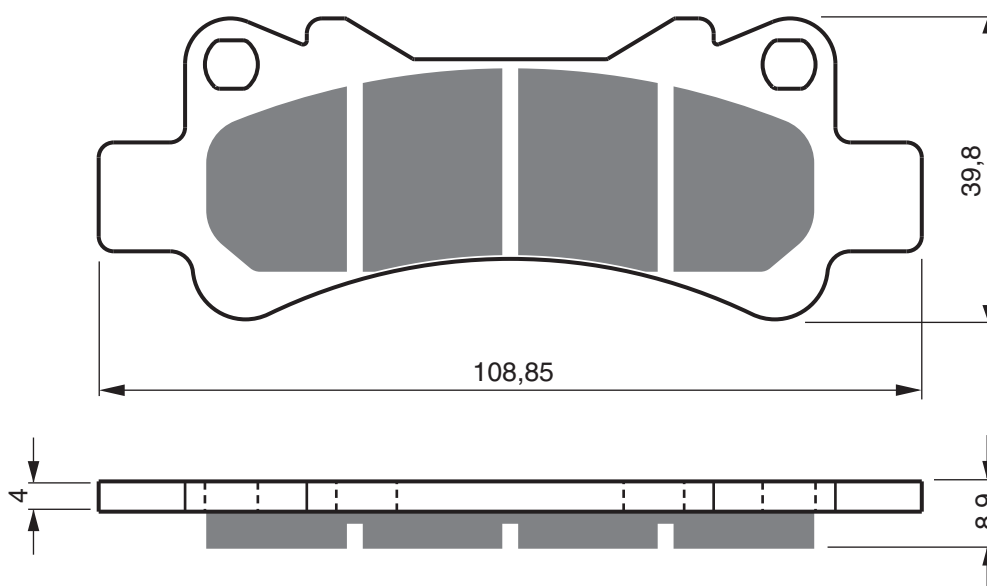

PART NUMBER

229

AD

S3

S33
RACING

NISSIN		3 Piston racing rear caliper		R

Disc Brake Pads