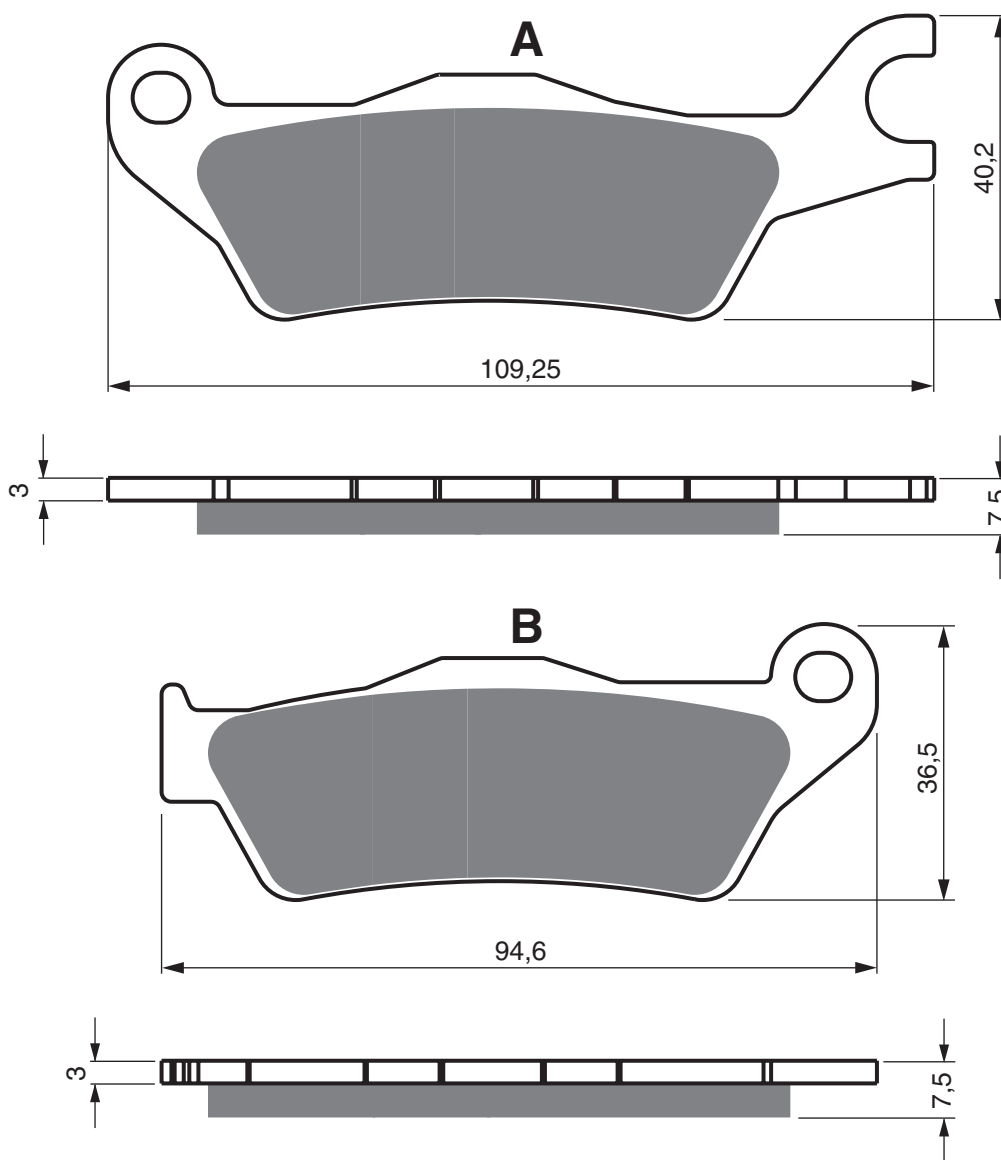

S33
RACING

HONDA	CBF	125	6 Stunner	2006	2006	FL
HONDA	CBF	125	M7 Stunner	2007	2007	FL
HONDA	CBF	150	5	2005	2005	FL
HONDA	CBF	150	6 (Spoke Wheels)	2006	2006	FL
HONDA	CBF	150	M5 Unicorn	2005	2005	FL
HONDA	CBF	150	M6/M7 Unicorn (Cast Wheels)	2007	2010	FL
HONDA	CBF	150	M7/M9/MA Unicorn	2007	2010	FL
HONDA	CBF	150	MB/MC Unicorn	2011	2012	FL