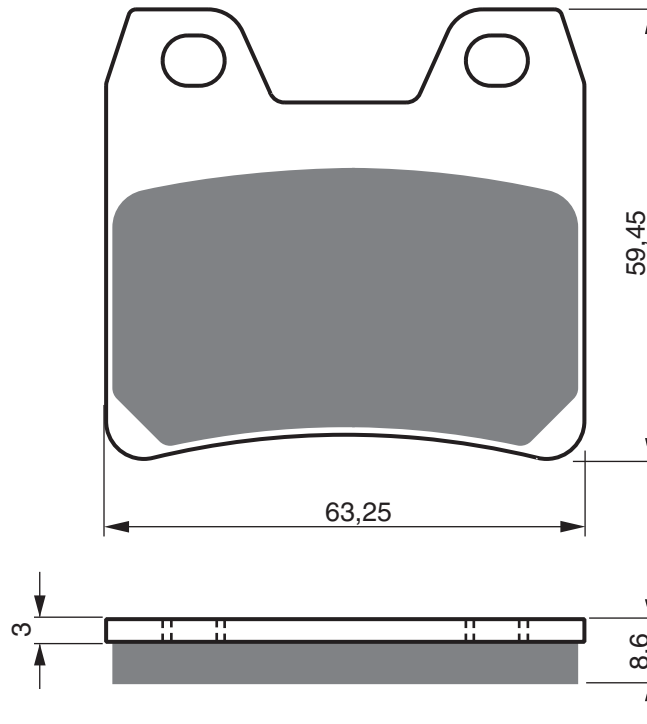

PART NUMBER

222

AD

S3

S33
RACING

YAMAHA	FZS	1 000	Fazer	2001	2005	RR
YAMAHA	XJR	1 300	C/Racer	2015	2016	RR
YAMAHA	XJR	1 300	N/P (SEAP/SEAR/SEAS/SEAT/SEA-W/SEAV/SEAY)(298 mm front disc)	2001	2002	RR
YAMAHA	XJR	1 300	R/S (5WM1/5WM3/5WM5/5WM6/5WM7/5WM9)	2003	2004	RR
YAMAHA	XJR	1 300	T/V/W/X/Y (5WMA/5WMC/5WMD/5WMF)	2005	2014	RR

EQUIVALENTS OEM

5LV W0046 50