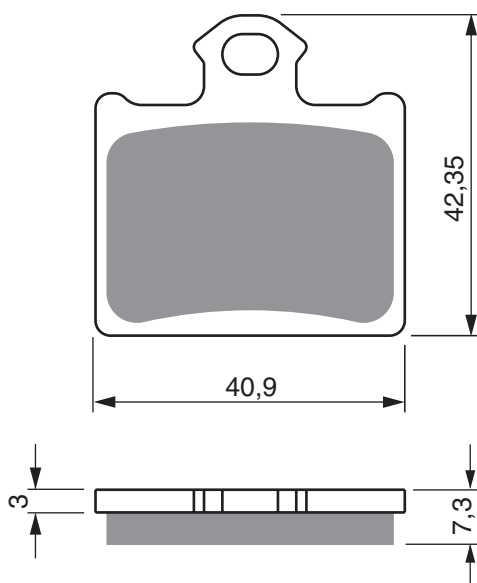

PART NUMBER

297

AD

K1

K5

K5-LX

S3

S33
RACING

HUSQVARNA	CR	65		2011	2013	RR
HUSQVARNA	TC	85	(2T) (17"/14" wheels)	2014	2019	RR
HUSQVARNA	TC	85	(2T) (19"/16" wheels)	2014	2019	RR
KTM	E-SM		Freeride	2015	2017	RR
KTM	E-SX		Freeride	2015	2017	RR
KTM	E-XC		Freeride	2015	2017	RR
KTM	SX	85	(17"/14" wheels)	2011	2019	RR
KTM	SX	85	(19"/16" wheels)	2011	2019	RR
KTM		250	Freeride (2T)	2014	2015	RR
KTM		350	Freeride (4T)	2012	2015	RR
SWM	MC	650	R	2018	2018	RR

EQUIVALENTS OEM

470 130 90 300

8000H7138