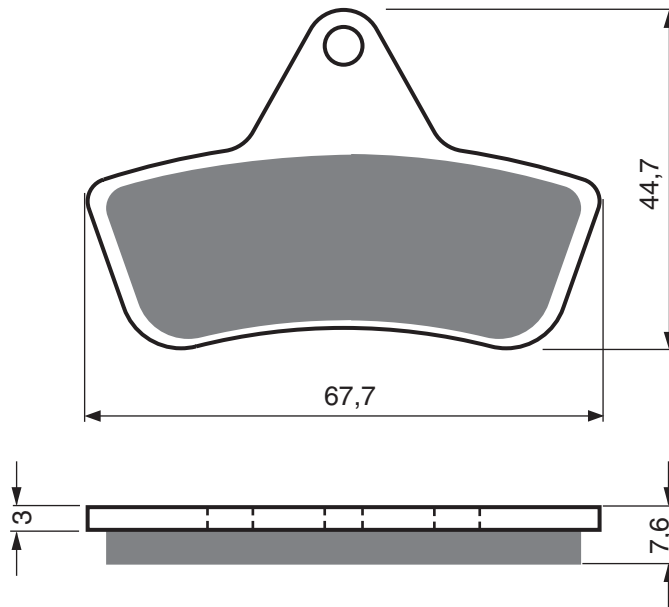

AD   **K1**   **K5**   **S3**

ARCTIC CAT			Bear Cat	1996	1997	RR
ARCTIC CAT			Most Models	1996	2004	FL
ARCTIC CAT			Most models	1996	2004	FL
ARCTIC CAT			Most Models	1996	2004	RR
ARCTIC CAT			Most models	1996	2004	RR
ARCTIC CAT		250	Arctic Cat 2x4/4x4	1999	2004	FL
ARCTIC CAT		250	Arctic Cat 2x4/4x4	1999	2004	FR
ARCTIC CAT		250	Arctic Cat 2x4/4x4	1999	2004	RR
ARCTIC CAT		300	Arctic Cat 2x4/4x4	1998	2003	FL
ARCTIC CAT		300	Arctic Cat 2x4/4x4	1998	2003	FR
ARCTIC CAT		300	Arctic Cat 2x4/4x4	1998	2003	RR
ARCTIC CAT		375	Arctic Cat 2x4/4x4	2002	2002	FL
ARCTIC CAT		375	Arctic Cat 2x4/4x4	2002	2002	FR
ARCTIC CAT		375	Arctic Cat 2x4/4x4	2002	2002	RR
ARCTIC CAT		400	Bear Cat 2x4/4x4	1998	2004	FL
ARCTIC CAT		400	Bear Cat 2x4/4x4	1998	2004	FR
ARCTIC CAT		400	Bear Cat 2x4/4x4	1998	2004	RR
ARCTIC CAT		454	Arctic Cat 4x4	1998	1998	FL
ARCTIC CAT		454	Arctic Cat 4x4	1998	1998	FR
ARCTIC CAT		454	Arctic Cat 4x4	1998	1998	RR
ARCTIC CAT		454	Bear Cat 2x4/4x4	1996	1997	FL
ARCTIC CAT		454	Bear Cat 2x4/4x4	1996	1997	FR
ARCTIC CAT		454	Bear Cat 2x4/4x4	1996	1997	RR
ARCTIC CAT		500	4x4 Utility	1998	2009	FL
ARCTIC CAT		500	4x4 Utility	1998	2009	FR
ARCTIC CAT		500	4x4 Utility	1998	2009	RR
LAVERDA	Quasar 4x4	400		2004	2004	FL
LAVERDA	Quasar 4x4	400		2004	2004	FR
LAVERDA	Quasar 4x4	400		2004	2004	RR
LAVERDA	Quasar 4x4	500		2004	2004	FL
LAVERDA	Quasar 4x4	500		2004	2004	FR
LAVERDA	Quasar 4x4	500		2004	2004	RR
LAVERDA	Quasar 4x4	500	C	2004	2004	FL

LAVERDA	Quasar 4x4	500	C	2004	2004	FR
LAVERDA	Quasar 4x4	500	C	2004	2004	RR
MASSEY FER-GUSON	MF	250	(2WD/4WD)	2004	2004	FL
MASSEY FER-GUSON	MF	250	(2WD/4WD)	2004	2004	FR
MASSEY FER-GUSON	MF	250	(2WD/4WD)	2004	2004	RR
MASSEY FER-GUSON	MF	300	(2WD/4WD)	2004	2004	FL
MASSEY FER-GUSON	MF	300	(2WD/4WD)	2004	2004	FR
MASSEY FER-GUSON	MF	300	(2WD/4WD)	2004	2004	RR
MASSEY FER-GUSON	MF	400	4WD	2004	2004	FL
MASSEY FER-GUSON	MF	400	4WD	2004	2004	FR
MASSEY FER-GUSON	MF	400	4WD	2004	2004	RR
MASSEY FER-GUSON	MF	400	Auto 4WD	2004	2004	FL
MASSEY FER-GUSON	MF	400	Auto 4WD	2004	2004	FR
MASSEY FER-GUSON	MF	400	Auto 4WD	2004	2004	RR
MASSEY FER-GUSON	MF	500	(Auto 4WD) TBX Auto	2004	2004	FL
MASSEY FER-GUSON	MF	500	(Auto 4WD) TBX Auto	2004	2004	FR
MASSEY FER-GUSON	MF	500	(Auto 4WD) TBX Auto	2004	2004	RR
WILWOOD			PS1 Caliper (Part # 150-4091K)			FL

EQUIVALENTS OEM

0502 019	0402 096	0402 494	0402 882

Disc Brake Pads