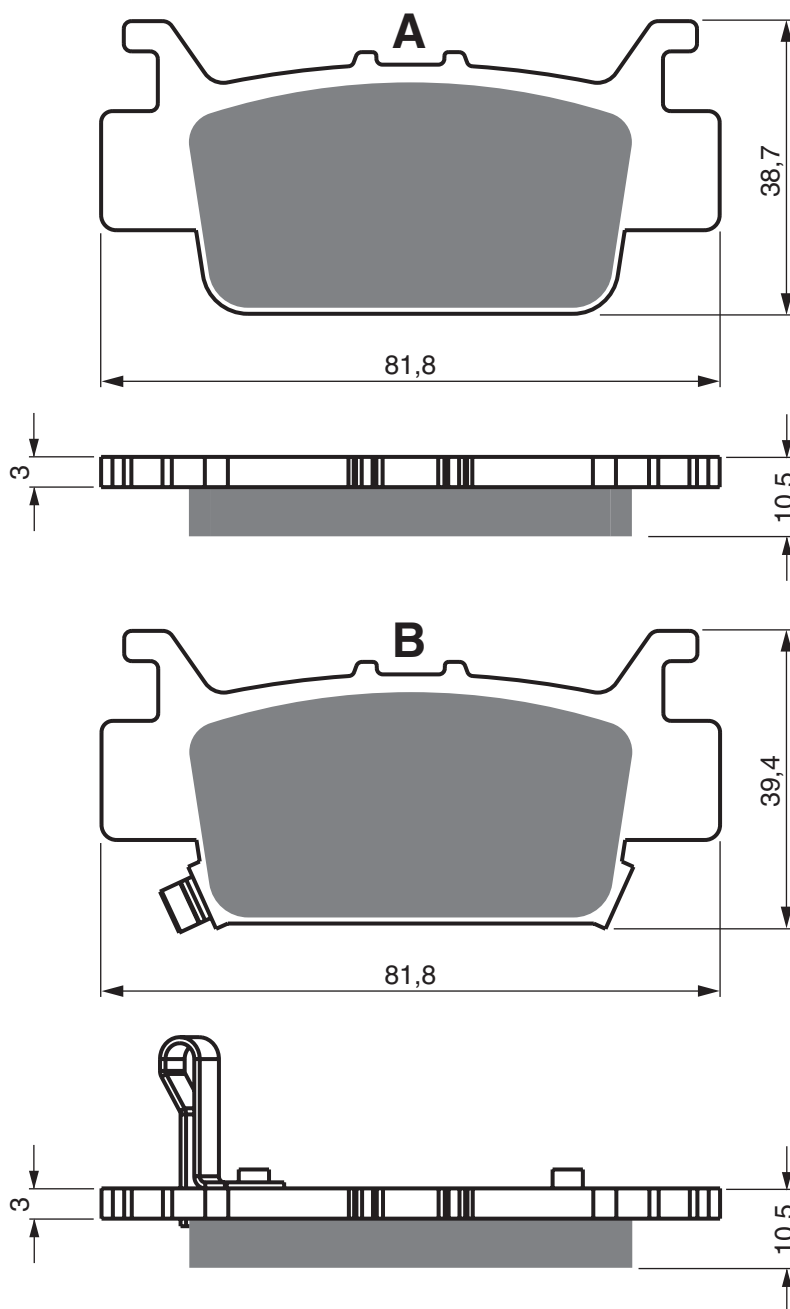

PART NUMBER

385

AD

K1

K5

S3

S33
RACING

HONDA	SXS	1 000	M3 Pioneer (3 Seater)	2016	2018	RR
HONDA	SXS	1 000	M3P Pioneer (3 Seater)	2016	2018	RR
HONDA	SXS	1 000	M5D Pioneer (5 Seater)	2016	2018	RR
HONDA	SXS	1 000	M5L Pioneer (5 Seater)	2017	2018	RR
HONDA	SXS	1 000	M5P Pioneer (5 Seater)	2016	2018	RR

EQUIVALENTS OEM

06432-HL4-A01