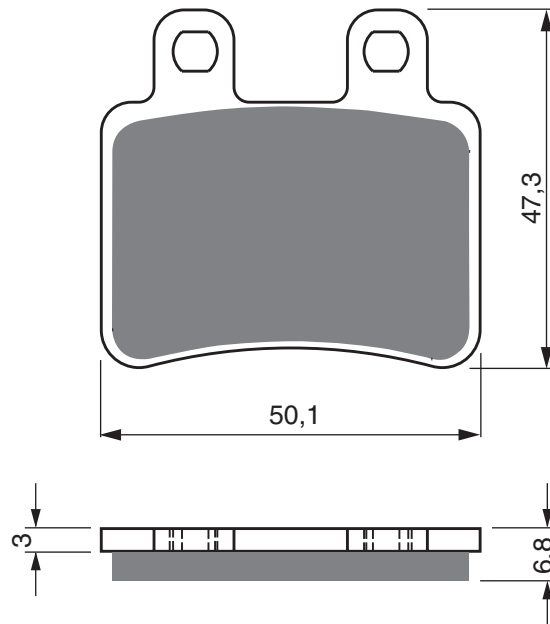

AD

S3

**S33
RACING**

CPI	SM	250		2011	2012	RR
CPI	SX	250		2011	2012	RR
DERBI	Senda DRD	50	Evo SM (Cast wheels)	2008	2011	RR
DERBI	Senda DRD Pro	50	R Radial Caliper (260mm disc)	2005	2013	RR
DERBI	Senda DRD Pro	50	SM Radial Caliper (300mm disc)	2005	2014	RR
DERBI	Boulevard	125	/150	2003	2007	FL
DERBI	Cross City	125		2007	2014	RR
DERBI	Senda	125	Baja R (4T) (260mm disc)	2006	2012	RR
DERBI	Senda	125	Baja SM (4T) (300mm disc)	2006	2012	RR
DERBI	Senda R	125	SM	2004	2007	RR
DERBI	Senda R Euro 2	125		2004	2007	RR
DERBI		200	Boulevard	2005	2005	RR
DERBI	GP1	250	Racing (Low seat/Radial caliper 6 bolt disc fixing)	2007	2009	RR
HM	CRE	50	Baja RR Up to ZEN50XA-CEA7700324	2007	2009	RR
HM	CRE	50	Baja/Six/Derapage	2003	2009	RR
HM	CRE	50	Derapage RR Up to ZEN50XAC-MA7700384	2007	2009	RR
ITALJET	Jet Set	50	/125/150	2002	2003	FL
ITALJET	Millennium	100	/125/150	2002	2004	FL
MALAGUTI	X3M		Enduro (Spoke wheel)	2008	2010	FL
MASH	Two Fifty	250		2014	2016	RR
MBK			X-Limit Enduro	2003	2009	FL
MBK			X-Limit Enduro	2003	2009	RR
MBK			X-Limit Supermoto	2003	2009	RR
PEUGEOT	Elystar	50	TSDi	2002	2007	RL
PEUGEOT	Elyseo	125	/150 (Rear Disc Model)	2001	2003	RL
PEUGEOT	Elystar	125	/150 (3 bolt fixing - front disc)	2002	2005	RR
PEUGEOT	Elystar	125	/150 (5 bolt fixing - front disc)	2006	2007	RR
PEUGEOT	Geopolis	125	Executive/Non ABS (AJP Calipers)	2007	2012	RR
PEUGEOT	Geopolis	125	Urban (AJP Caliper/ABS)	2007	2012	RR
PEUGEOT	Jet Force	125	(All Models)	2003	2007	RL
PEUGEOT	Satelis	125	Blacksat (AJP Caliper)	2010	2012	RR
PEUGEOT	Satelis	125	Compressor (4T) (all models)	2006	2011	RL
PEUGEOT	Satelis	125	Urban (AJP Caliper/ABS)	2007	2012	RR
PEUGEOT	Satelis	125	Whitesat (AJP Caliper)	2010	2012	RR
PEUGEOT	Satelis RS	125	(AJP Caliper)	2007	2012	RR

PEUGEOT	Geopolis	250	(Executive/AJP/ Calipers/ Non ABS)	2007	2010	RR
PEUGEOT	Geopolis	250	Urban (AJP Caliper/ABS)	2007	2010	RR
PEUGEOT	Satelis	250	Urban (AJP Caliper/ABS)	2007	2012	RR
PEUGEOT	Geopolis	400	(Urban / AJP Calipers /ABS)	2007	2011	RR
RIEJU	RS2 Matrix	50		2002	2008	RR
RIEJU	Tango	50	(2T)	2007	2012	RR
RIEJU	Tango	50	(2T)	2013	2015	RR
RIEJU	Tango	50	(Spoke wheel)	2011	2011	RR
RIEJU	Tango	50	Motard	2009	2010	RR
RIEJU	NKD	125		2006	2007	RR
RIEJU	RS2	125		2006	2008	RR
RIEJU	SMX	125		2002	2007	RR
RIEJU	SMX	125		2007	2008	RR
RIEJU	Tango	125		2006	2010	RR
RIEJU	Tango	125		2011	2015	RR
RIEJU	Tango Pro	125		2007	2010	RR
RIEJU	Tango	250		2008	2011	RR
RIEJU	Tango	250		2012	2015	RR
SCORPA	T-Ride	125	F (Enduro)	2010	2010	RR
SCORPA	T-Ride	250	F (Enduro)	2008	2010	RR
SHERCO	Black Panter SM	50		2008	2010	RR
SHERCO	Enduro/Urban/SU	50	(2T) (Spoke Wheel)	2008	2013	RR
SHERCO	SU	50	Urban Base (2T) (Cast wheels)	2010	2010	RR
SHERCO	Supermotard SM	50		2008	2013	RR
SHERCO	City Corp	125	(All Models)	2008	2008	RR
SHERCO	SE	125	F Enduro (4T)	2010	2012	RR
SHERCO	SM	125	F Black Panther (4T)	2010	2012	RR
YAMAHA	DT	50	R	2002	2008	FL
YAMAHA	DT	50	R	2002	2008	RR
YAMAHA	DT	50	X	2004	2008	RR
YAMAHA	XT	125	R (3D61/3D63/13D1/13D3/13D5)	2005	2012	FL
YAMAHA	XT	125	R (3D61/3D63/13D1/13D3/13D5)	2005	2012	RR
YAMAHA	XT	125	X (13D2/13D4/13D6)	2007	2011	RR

EQUIVALENTS OEM