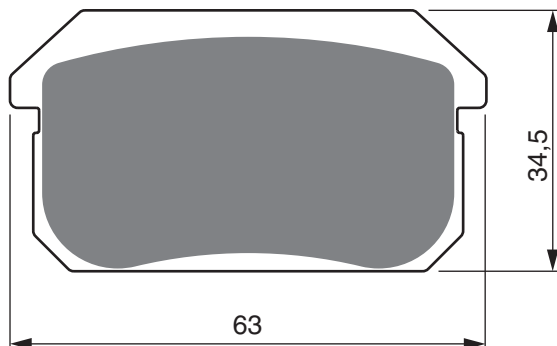

PART NUMBER

283

AD

K1

K5

S3

S33
RACING

A

B