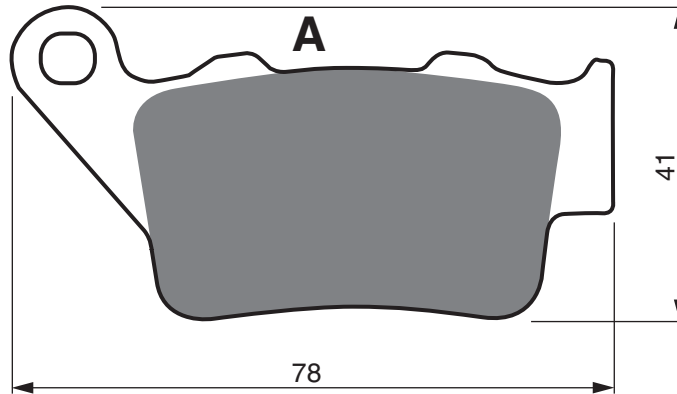

AD	K1	K5	K5-LX	S3	S33 RACING

ALFER	VRE	125	4T	1998	1998	RR
ALFER	Diferente	250	Enduro	2001	2001	RL
ALFER	Diverdita	250	Super Motard	2001	2001	RL
ALFER	VR	250		1998	2013	RR
APRILIA		650	ie	2001	2004	RR
APRILIA		650	Pegaso Factory	2006	2008	RR
APRILIA		650	Pegaso Trial	2006	2008	RR
APRILIA	Pegaso	650		2007	2008	RR
APRILIA	Pegaso Strada	650		2005	2006	RR
APRILIA		750	Dorsoduro (ABS)	2008	2016	RR
APRILIA		750	Shiver (RAE00)	2010	2016	RR
APRILIA		750	Shiver GT (ABS)	2010	2012	RR
APRILIA	Dorsoduro Factory	750		2010	2013	RR
APRILIA	SL	750	Shiver	2007	2010	RR
APRILIA	SL	750	Shiver GT	2009	2010	RR
APRILIA		1200	Caponord (Cast Wheels)	2013	2016	RR
APRILIA		1200	Caponord Rally (Spoke wheels)	2015	2016	RR
APRILIA		1200	Dorsoduro	2011	2012	RR
APRILIA		1200	Dorsoduro ATC/ABS	2011	2014	RR
BAJAJ	Pulsar	200	Adventure AS	2015	2016	RR
BAJAJ	Pulsar	200	NS	2014	2016	RR
BAJAJ	Pulsar RS	200	(inc Lower Fairing)	2015	2016	RR
BAJAJ	Pulsar	220	S	2015	2016	RR
BAJAJ	Pulsar	220	F	2015	2019	RR
BENELLI	Aurak MY	125	(BJ 125 10A)	2016	2017	RR
BENELLI	BX	450	Cross	2007	2012	RL
BENELLI	BX	505	Enduro	2008	2012	RR
BENELLI	BX	570	Motard	2008	2010	RR
BETA	Jonathan	125		2000	2001	RR
BETA	Euro	350		2000	2001	RR
BMW	HP4			2013	2014	RR

BMW	HP4		Carbon	2013	2014	RR
BMW	C1	125		1999	2003	RL
BMW	C1	200		2001	2003	RR
BMW	G	310	GS	2017	2018	RR
BMW	G	310	R	2017	2018	RR
BMW	C	400	X	2018	2018	RR
BMW	F	650	(E169/0161) Standard	1993	1996	RR
BMW	F	650	(E169/0162) (Funduro/High Screen / 19" Front Wheel)	1997	2000	RR
BMW	F	650	CS Scarver (K14/0174/0184 - Belt Drive / 17" Cast Wheels)	2000	2003	RR
BMW	F	650	CS Scarver (K14/0177/0187 - Belt Driver / 17" Cast Wheels)	2004	2007	RR
BMW	F	650	GS (K72/0218/0228) (798cc Twin Cylinder/Cast Wheels)	2007	2012	RR
BMW	F	650	GS (R13/0172/0182) (19" Front Wheel)	1999	2003	RR
BMW	F	650	GS (R13/0175/0185) Single Cylinder	2004	2007	RR
BMW	F	650	ST (E169/0163/168) Strada (18" Front Wheel / Low Screen)	1997	2000	RR
BMW	G	650	GS (R131) (Single Cylinder / Chain Drive)	2009	2015	RR
BMW	G	650	XChallenge	2007	2009	RR
BMW	G	650	XCountry	2007	2009	RR
BMW	G	650	XMoto	2007	2009	RR
BMW	F	700	GS	2013	2018	RL
BMW	F	750	GS	2016	2019	RR
BMW	F	800	GS	2008	2018	RL
BMW	F	800	GS (30 Years GS)	2011	2011	RL
BMW	F	800	GS Adventure	2012	2018	RL
BMW	F	800	GS Triple Black	2012	2012	RL
BMW	F	800	GS Trophy	2012	2012	RL
BMW	F	800	GT	2013	2018	RL
BMW	F	800	R	2015	2018	RL
BMW	F	800	R Chris Pfeifer Edition	2009	2011	RR