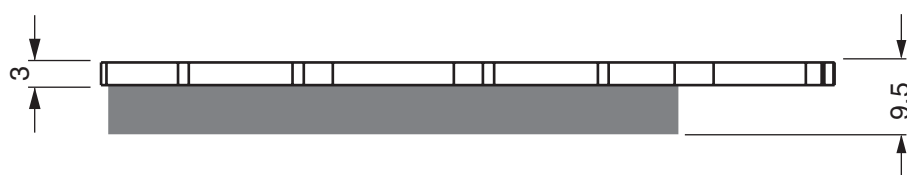

PART NUMBER

088

AD

K1

K5

S3

S33
RACING

BOMBARDIER		200	Rally		2005	2006	RR
CAGIVA	Canyon	500			1996	2000	RR
CAGIVA	Canyon	600	E		1996	1999	RR
CAGIVA	E	900	Elefant Dakar Rep (300mm Front Disc)		1993	1995	RR
CAGIVA	E	900	Elefant ie GT (296 Front Disc)		1991	1992	RR
CAGIVA	E	900	ie Lucky Explorer (296mm Front Disc)		1990	1990	RR
CAGIVA	IE	900	Canyon / Gran Canyon		1998	2000	RR
CAGIVA	Navigator	1 000			2000	2005	RR
HYOSUNG	XRX	125	Supermoto		2007	2011	RR
MZ	VRT	125	Quad		2005	2005	RR
MZ	VRT	175	Quad		2005	2005	RR
SUZUKI	DR	800	SM/SN/SP		1991	1993	RR
TRIUMPH	Sprint		RS		1999	2004	RL
TRIUMPH	Daytona	750			1992	1992	RR
TRIUMPH	Trident	750			1992	1998	RL