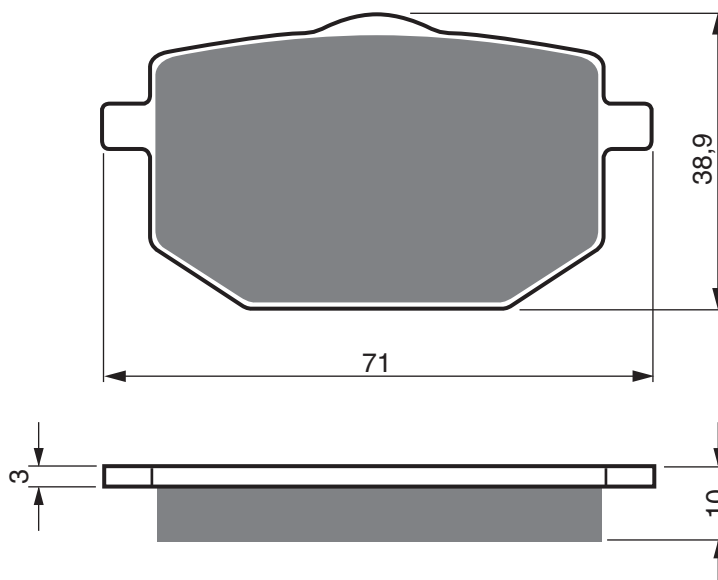

PART NUMBER

029

AD

S3

ALFER	VRE	125	4T	1998	1998	FL
ALFER	Diferente	250	Enduro	2001	2001	FL
ALFER	Diverdita	250	Super Motard	2001	2001	FL
ALFER	VR	250		1998	2013	FL
YAMAHA	XT	600		1987	1987	FL
YAMAHA	XT	600	Z„Tenere“	1985	1986	FL
YAMAHA	XT	600	Z„Tenere“	1988	1990	FL

EQUIVALENTS OEM

55W W0045 00

55W W0045 01