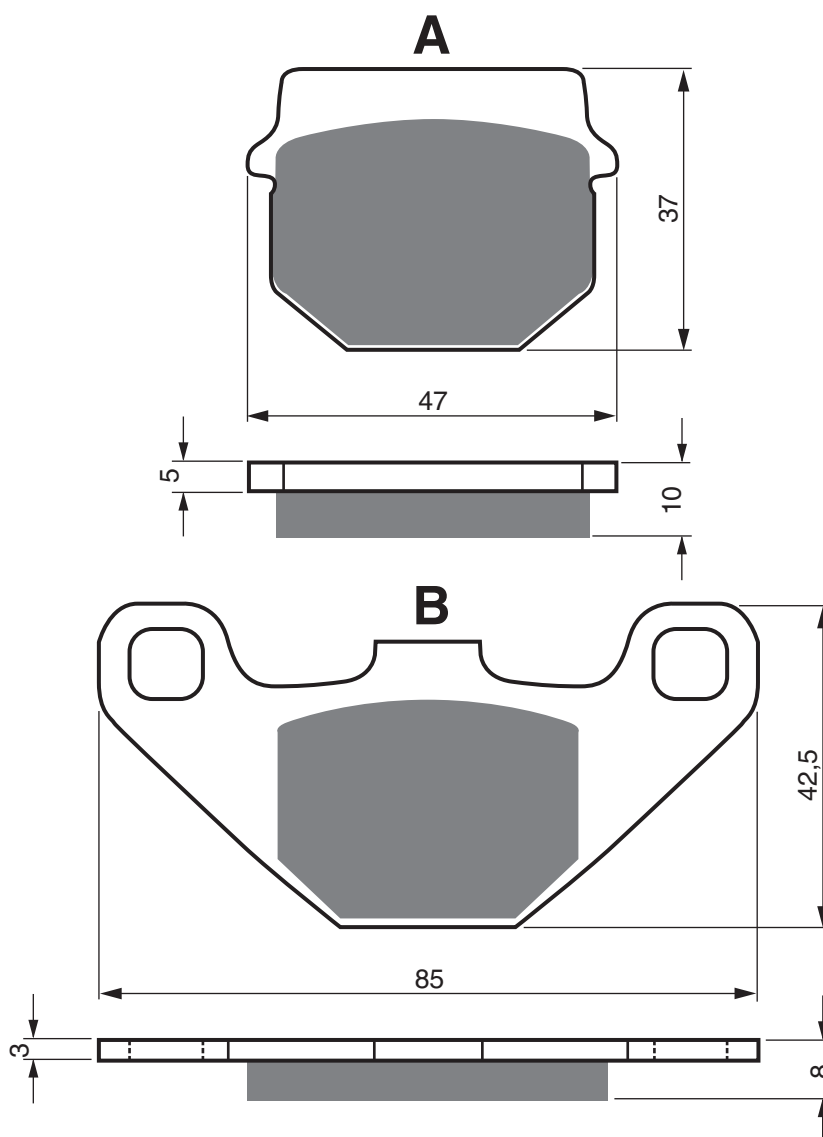

PART NUMBER

042

AD

K1

K5

K5-LX

S3

S33
RACING