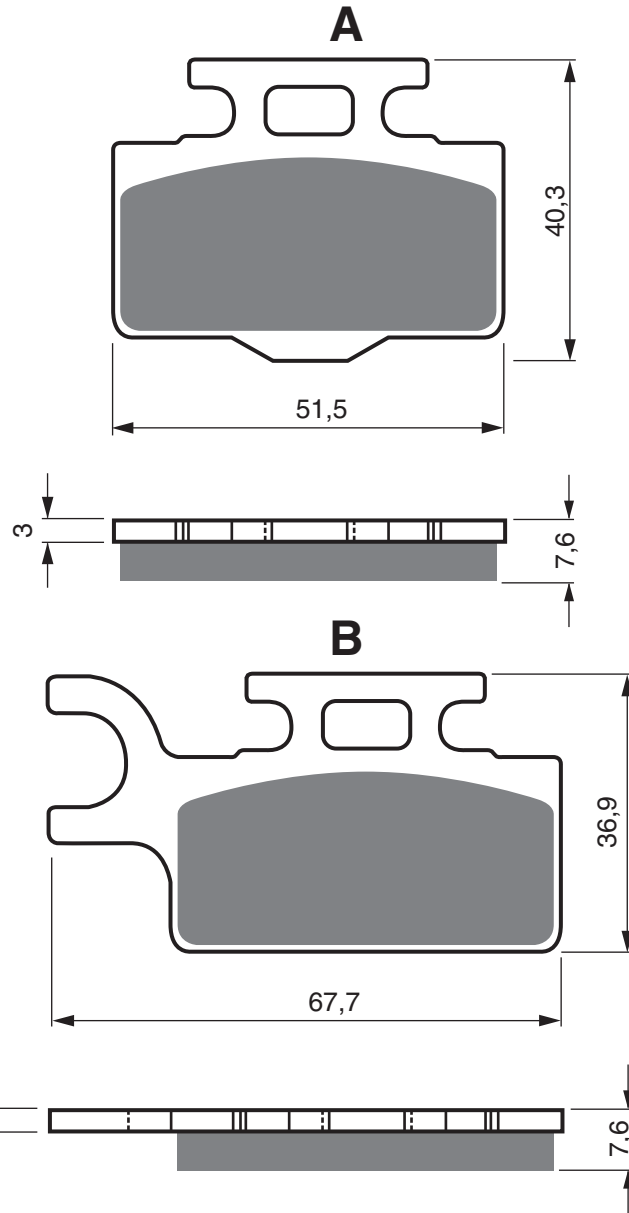

PART NUMBER

167

AD

K5

S3

S33
RACING

KAWASAKI	KX	65	A1/A2/A3/A4/A5/A6/A6F/A7F/ A8F/A9F/AAF/ABF/ACF/ADF/ AEF/AF/AGF/AHF/AJF	2000	2019	FL
SUZUKI	RM	65	K3/K4/K5	2003	2005	FL

EQUIVALENTS OEM

43082-1242

43082-0042

K4308-21242