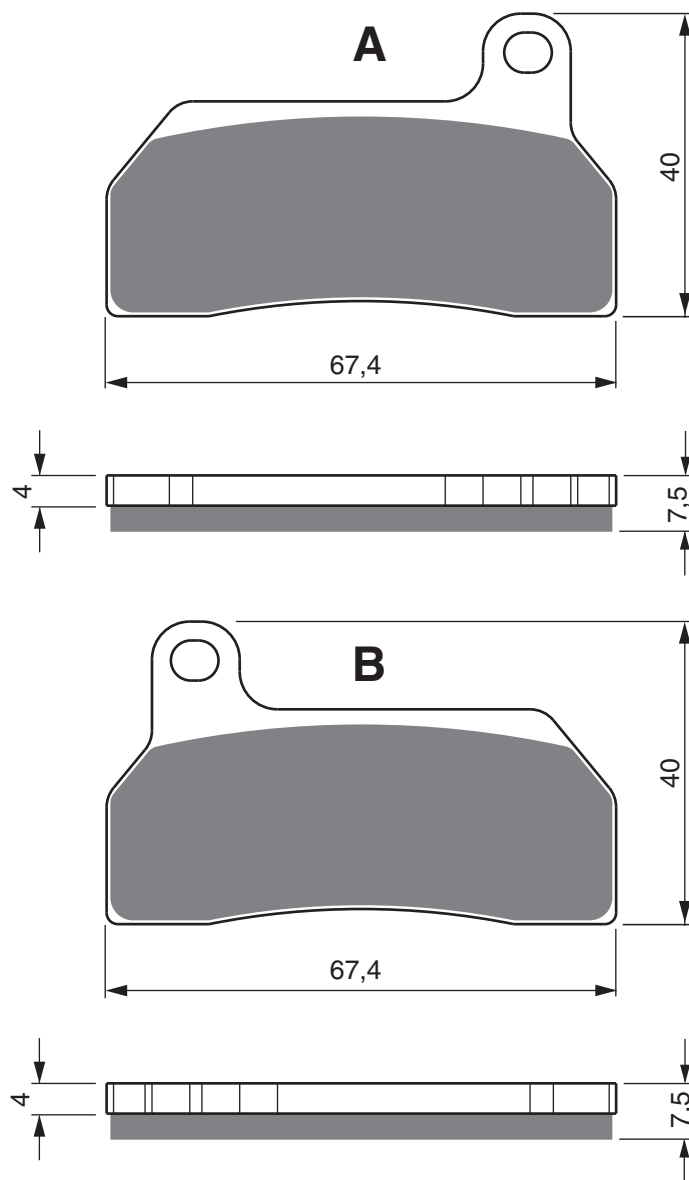

Disc Brake Pads

PART NUMBER

259

K5

S33
RACING

GP5

GP6

GP7