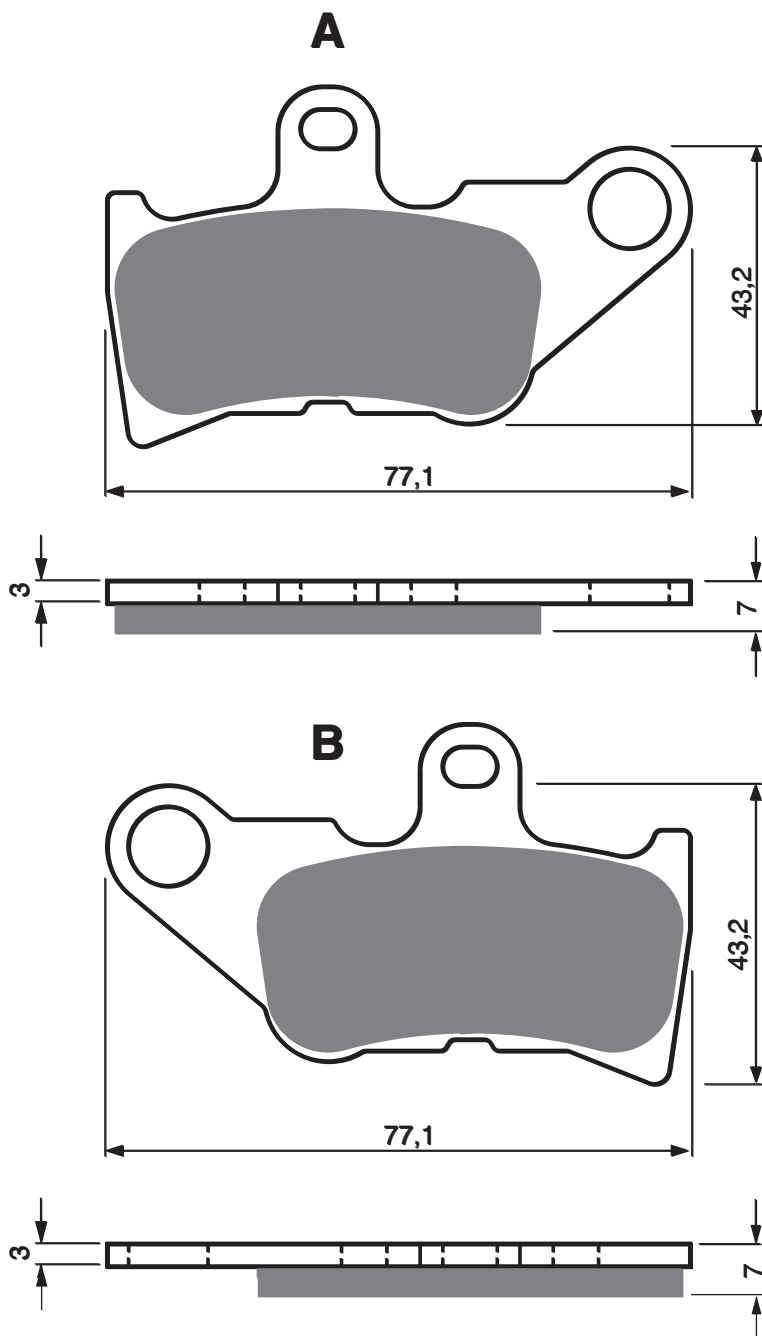

PART NUMBER

224

AD

S3

YAMAHA	CV	50	(SKN1/2) Jog-Cool Style	2000	2002	FL
YAMAHA	CV	50	ZR (SPT1) Evolution	2001	2002	FL
YAMAHA	MIO	113		2005	2007	FR
YAMAHA	MIO Sporty	113		2005	2007	FR
YAMAHA	Nuovo-Z	113		2006	2007	FR

EQUIVALENTS OEM

5KN W0045 00