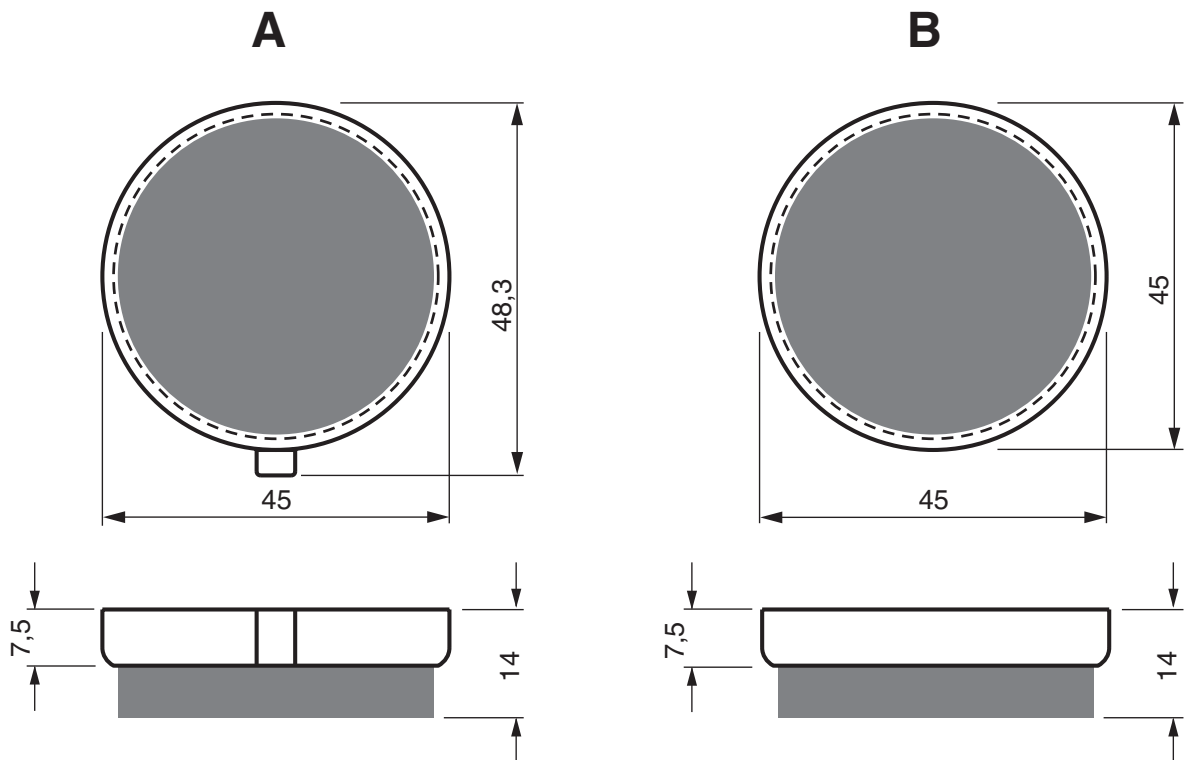

PART NUMBER

435

K5

YAMAHA		Viking II, III		RR