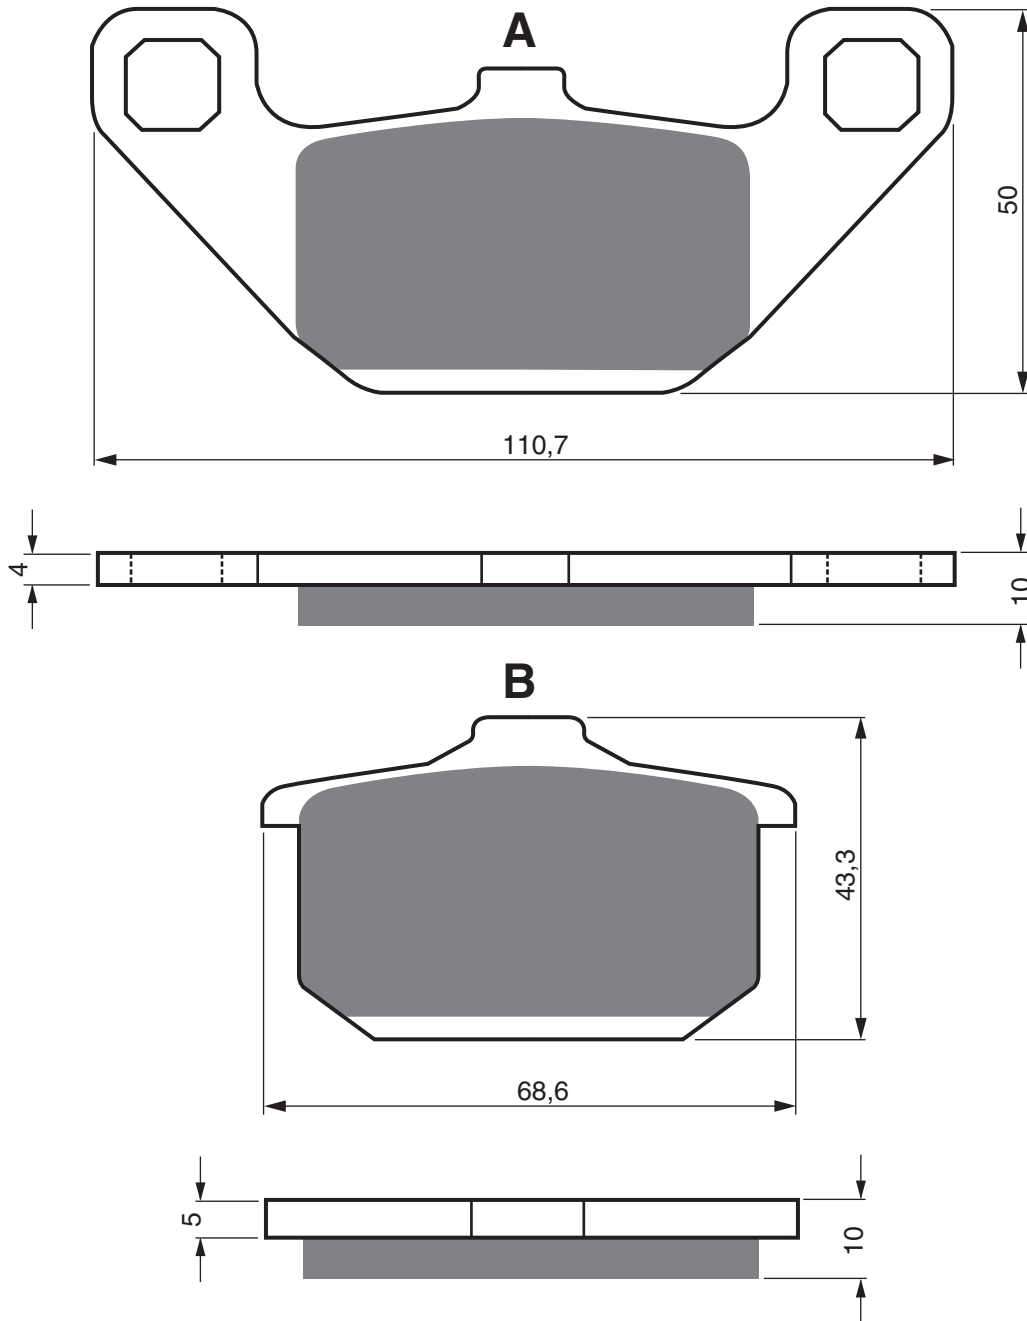

PART NUMBER

037

AD

S3

**S33
RACING**

GENERIC		125	Vertigo (4T)	2012	2014	FL
KAWASAKI	EL	250	D1-D5	1990	1994	FL
KAWASAKI	EL	250	Eliminator	1987	1989	FL
KAWASAKI	ER	250	B1-B3 (Z250T Scorpion)	1983	1988	FL
KAWASAKI	EX	250	R Ninja	1986	1987	FL
KAWASAKI	EX	250	R Ninja	1986	1987	RL
KAWASAKI	GPZ	250	R (EX 250 E)	1986	1986	FL
KAWASAKI	GPZ	250	R (EX 250 E)	1986	1986	RL
KAWASAKI	KR	250	A1/A2	1984	1986	RL

KAWASAKI	EL	252	(EL 250 F2/F3/F5/F6)	1996	2003	FL
KAWASAKI	FX	400	R (ZX 4000 E1-E3)	1986	1988	RL
KAWASAKI	GPZ	400	R (ZX 400 D1/D3/D3A)	1985	1987	RL
KAWASAKI	Z	400	C2/C3 (Z400 F2)	1985	1987	RR
KAWASAKI	ZL	400	A Eliminator	1986	1987	FL
KAWASAKI	EN	450	A1-A6	1985	1990	FL
KAWASAKI	LTD	454	(EN 450 A1-A5)	1984	1989	FL
KAWASAKI	EN	500		1998	2004	FL
KAWASAKI	EN	500	A1-A3/B1-B2	1990	1993	FL

Disc Brake Pads