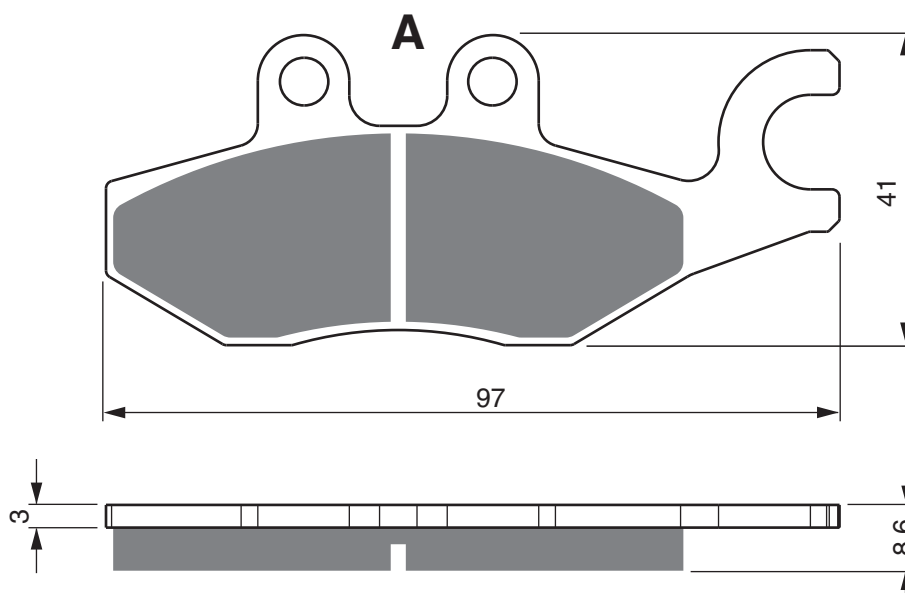

PART NUMBER

266

AD

S3

PIAGGIO	MP3 Yourban	300	LT RL	2017	2018	RR
PIAGGIO VESPA		125	Beverly (4T) (Multi spoke cast wheel)	2011	2014	RR
PIAGGIO VESPA		125	Beverly ie S	2014	2015	RR
PIAGGIO VESPA		125	Xevo	2007	2016	RR
PIAGGIO VESPA	Medley	125	(ABS)	2016	2018	RR
PIAGGIO VESPA	Medley	125	S (ABS)	2016	2018	RR
PIAGGIO VESPA	MP3	125	Hybrid (14" rear wheel)	2009	2012	RR
PIAGGIO VESPA	MP3	125	ie (Efi Models)	2008	2011	RR
PIAGGIO VESPA	MP3	125	Yourban ie	2011	2012	RR

PIAGGIO VESPA	X10	125	ie (4V/4T/Efi) (Right)	2012	2012	FR
PIAGGIO VESPA	X10	125	ie (4V/4T/Efi) (Right)	2012	2012	RR
PIAGGIO VESPA	X7	125	cc	2008	2009	RR
PIAGGIO VESPA	X9	125		2006	2007	FL
PIAGGIO VESPA	Medley	150	(ABS)	2016	2018	RR
PIAGGIO VESPA	Medley	150	S (ABS)	2016	2018	RR
PIAGGIO VESPA		250	Xevo ie	2007	2010	RR
PIAGGIO VESPA	MP3	250	ie LT	2009	2009	RR
PIAGGIO VESPA	MP3	250	MIC/Efi (14" rear wheel)	2008	2009	RR
PIAGGIO VESPA	X7	250	cc ie	2008	2009	RR

Disc Brake Pads