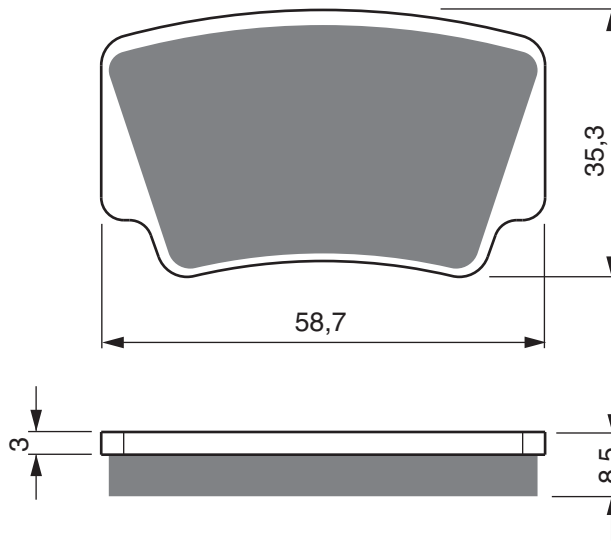

PART NUMBER

260

AD

K1

K5

S3

S33
RACING

KTM	SX-F	450	(Quad)	2009	2011	RR
KTM	XC	450	(Quad)	2008	2010	RR
KTM	SX-F	505	(Quad)	2009	2012	RR
KTM	XC	525	(Quad)	2008	2012	RR

EQUIVALENTS OEM

830 13 090 100