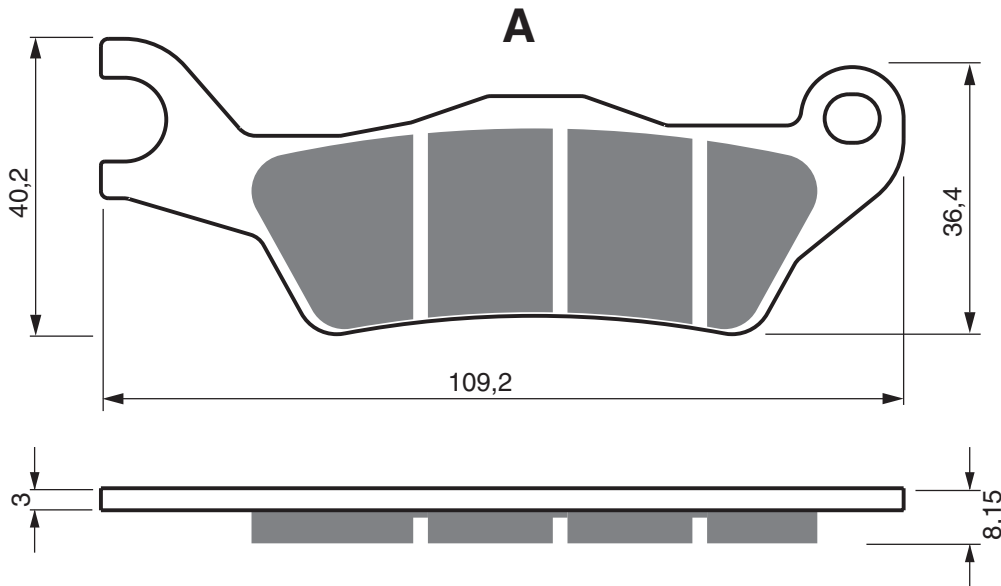

PART NUMBER

351

AD

S3

SUZUKI	GS	150	R South Africa	2015	2015	FL

EQUIVALENTS OEM

59301-30810-000