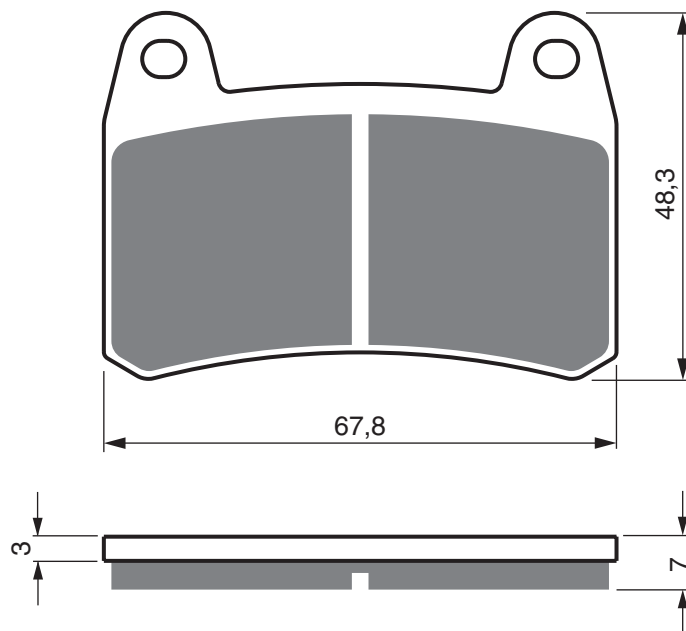

PART NUMBER

361

AD

S3

**S33
RACING**

Disc Brake Pads

BENELLI		125	Leoncino 125	2018	2019	FL
BENELLI	TRK	125	TRK 125	2018	2019	FL
BENELLI	TNT	200	Tornado Naked T (200cc)	2017	2018	FL
BENELLI		250	Leoncino	2018	2018	FL
BENELLI	BN	251		2014	2016	FL
BENELLI	TRK	251		2018	2018	FL
BENELLI	TNT	300	Tornado Naked T 300cc	2016	2018	FL
BENELLI		302	R	2017	2018	FL
BENELLI		302	S	2018	2018	FL
BENELLI	BN	302		2015	2018	FL
BENELLI		402	S	2018	2018	FL
CF MOTO	RCF	150	-3 (150NK)	2015	2015	FL

GENERIC			Code S 125/150/200 (4T)	2012	2016	FL
GENERIC			Code X 125/150/200 (4T)	2012	2016	FL
GENERIC		125	Worx (4T)	2012	2016	FL
GENERIC	GRS	125		2013	2016	FL
GENERIC		150	Worx (4T)	2012	2016	FL
KEEWAY	RKV	125		2010	2014	FL
KEEWAY	RKV	150		2013	2014	FL
KEEWAY	RKX	150		2013	2014	FL
KEEWAY	RKV	200	S	2014	2014	FL
KEEWAY	RKX	200		2013	2014	FL
KEEWAY	RKX	200	S Factory	2014	2014	FL
W.K.BIKES	NK	150		2015	2015	FL

EQUIVALENTS OEM

45120 J80 0000