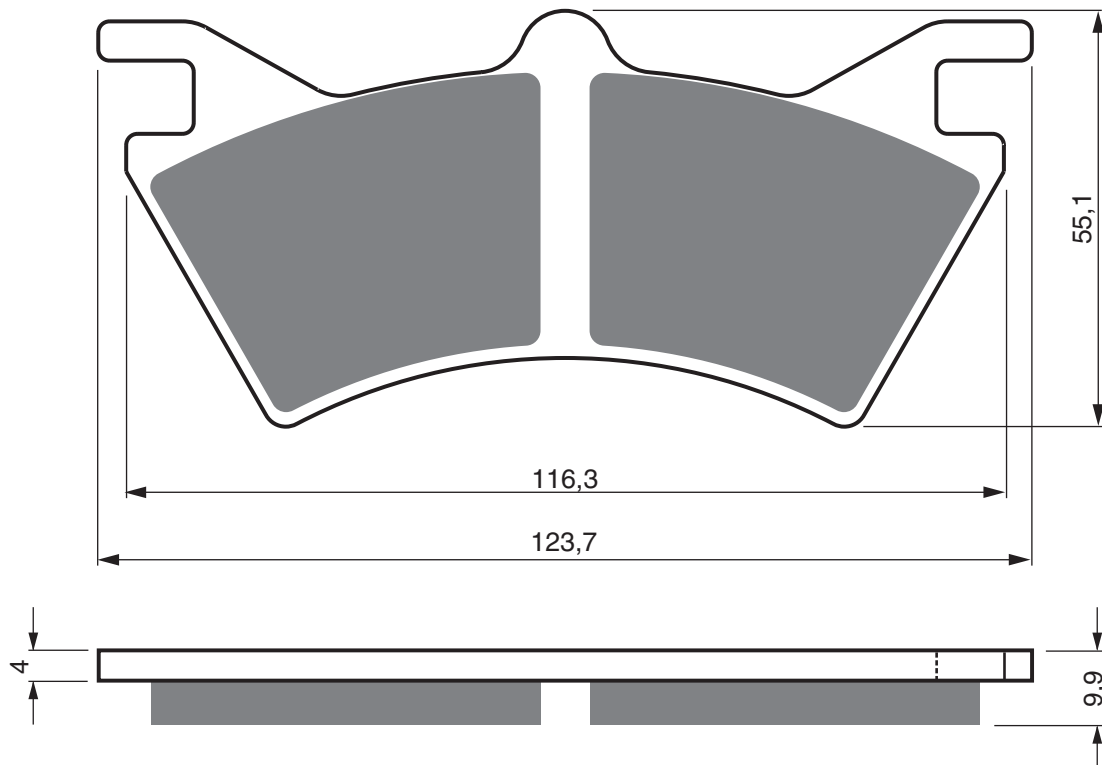

PART NUMBER

208

AD

K1

K5

S3

POLARIS		Sportsman 6x6	2000	2003	RL
POLARIS	PPS	/PTV 6x6/Series 10			RR
POLARIS	PPS	LUH 6x6	2002	2002	RR
POLARIS	PTV	6x6	2003	2003	RR
POLARIS		500 Sportman 6x6	2000	2008	RR

EQUIVALENTS OEM

2201685	2201749	1910450V