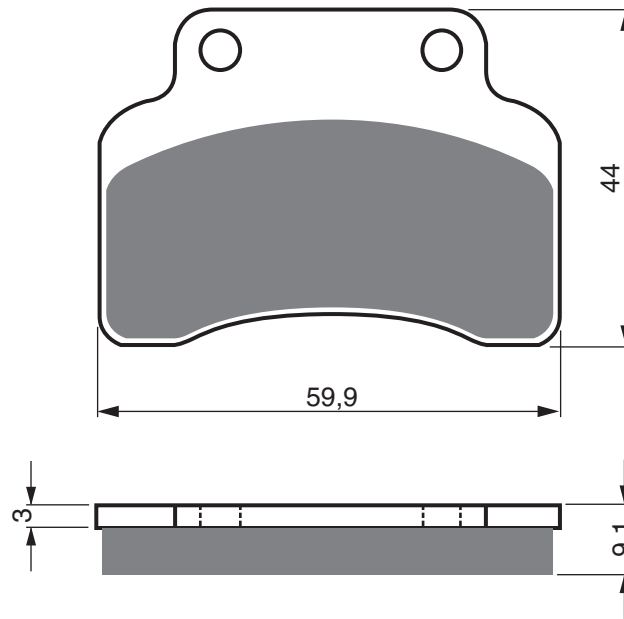

AD

S3

AJS	Digita	50		2013	2015	FL
AJS	Exactly	50		2008	2011	FL
AJS	Firefox	50		2013	2015	FL
AJS	Exactly	125	Scooter (4T)	2008	2015	FL
BAOTIAN	BT	49	QT-12 Rebel (4T)	2006	2011	FL
BEELINE	Veloce	50		2008	2010	FL
BEELINE	Veloce GT	50		2008	2010	FL
BENELLI	491	50	Scooter	2007	2007	FL
BENELLI	Quattro Nove X	50		2008	2009	FL
BENELLI	Quattro Nove X	50	(all models/rear disc model)	2010	2016	FL
BENELLI	Quattro Nove X	50	(all models/rear disc model)	2010	2016	RR
BRANSON	BS	50	Cuba	2008	2008	FL
BRANSON	BS	50	Sting	2008	2008	FL
CAGIVA	Nag	50	Scooter	2008	2008	FL
CPI	Aragon	50		2007	2009	FL
CPI	Aragon Club	50		2007	2012	FL
CPI	Aragon GP	50		2007	2012	FL
CPI	Aragon S-Line	50		2007	2012	FL
CPI	Argon GP Paddock	50		2008	2012	FL
CPI	Formula	50	Basic	2007	2008	FL
CPI	Formula	50	R	2007	2012	FL
CPI	Freaky	50		2007	2007	FL
CPI	Hussar	50		2003	2005	FL
CPI	Oliver	50	(All Models)	2003	2012	FL
CPI	Popcorn	50		2003	2005	FL
CPI	Aragon GP	125		2007	2012	FL
CPI	Aragon S Line	125		2007	2012	FL

CPI	Oliver	125		2006	2012	FL
CSR	ONA	125	(4T)	2004	2006	FL
CSR	ONA	125	(4T)	2004	2006	RR
CSR	Scoo	125	(4T)	2004	2006	FL
CSR	Scoo	125	(4T)	2004	2006	RR
GARELLI	Flexi	50		2009	2012	FL
GARELLI	GP	50	(2T)	2009	2010	FL
GARELLI	Tesse	50	(2T/4T)	2008	2010	FL
GARELLI	VIP	50		2007	2007	FL
GARELLI	XO	50	(2T/4T)	2009	2009	FL
GARELLI	XO	50	(TM 50QT-31) (2T/4T)	2010	2012	FL
GARELLI	XO	50	(TM 50QT-31) (2T/4T)	2010	2012	RR
GARELLI		125	Flexi	2009	2012	FL
GENERIC	Cracker	50	(2T/4T)	2009	2018	FL
GENERIC	Epico Electric	50		2012	2013	FL
GENERIC	Evolution	50	(2T)	2010	2011	FL
GENERIC	GT	50	Race Explorer	2009	2009	FL
GENERIC	Race	50	(2T/4T)	2010	2014	FL
GENERIC	Roc	50		2008	2011	FL
GENERIC	Sirion	50	(2T/4T)	2012	2018	FL
GENERIC	Toxic	50	Sport (2T)	2012	2018	FL
GENERIC	XOR	50		2005	2014	FL
GENERIC	Race 2	125	(4T)	2010	2014	FL
GENERIC	Sirion	125	(4T/Rear Drum Model)	2012	2018	FL
GENERIC	Soho	125	/150	2006	2015	FL
GENERIC	XOR	125		2005	2011	FL
GOES		50	Slam (Scooter)	2010	2012	FL
GOES	G	50	RT (Scooter)	2013	2014	FL