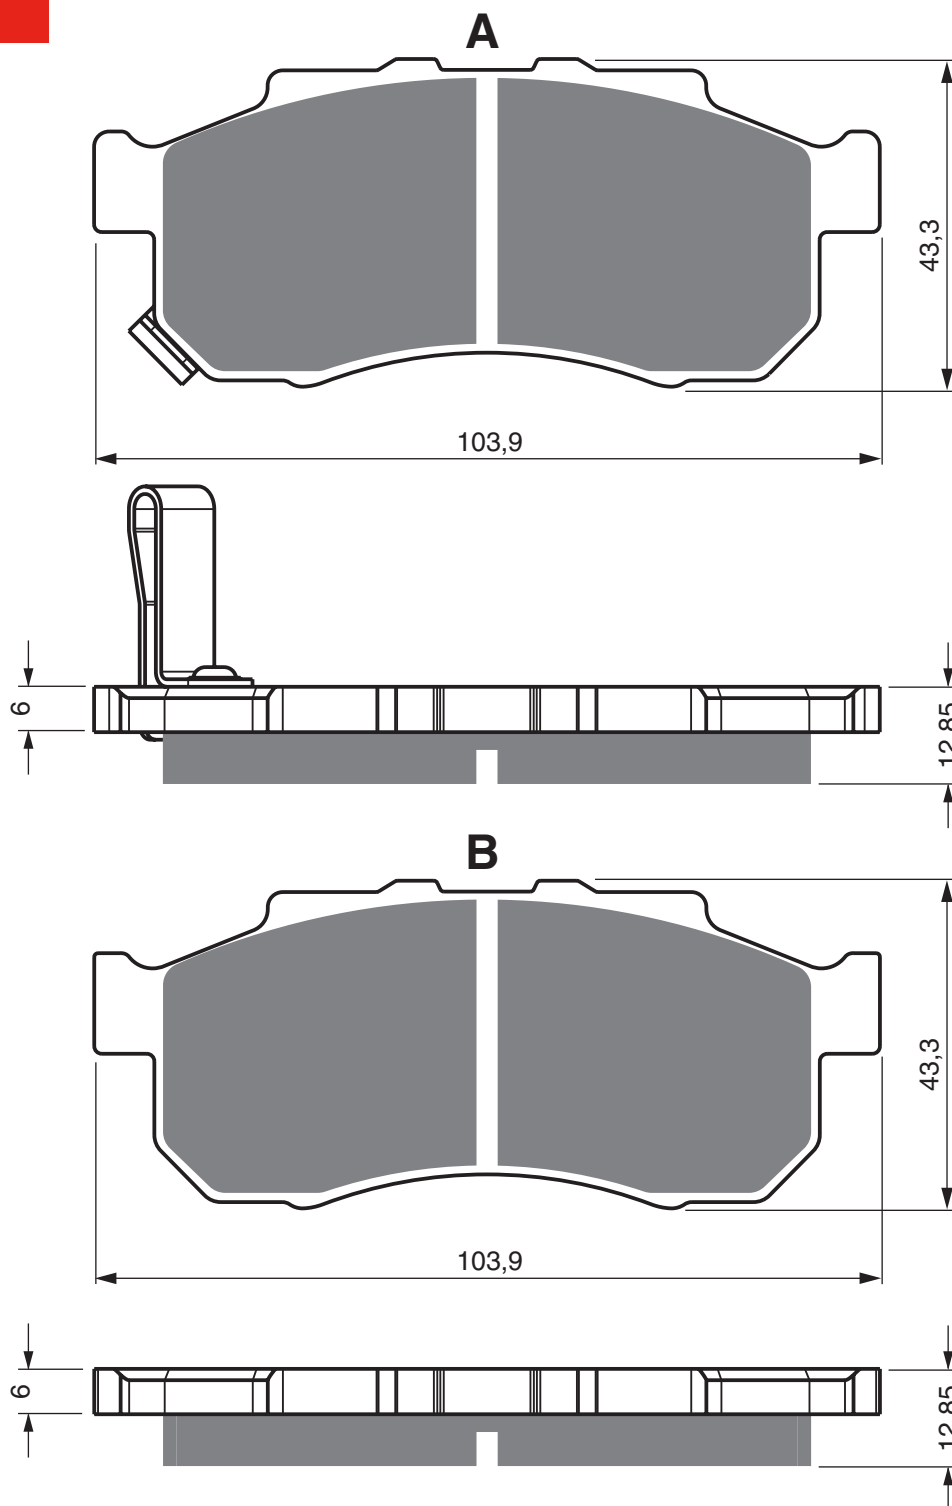

PART NUMBER

338

AD

K1

K5

S3

S33
RACING

HONDA	MUV	700	-9 Big Red Side x Side	2009	2009	FR

EQUIVALENTS OEM

06452 HL1 A01

Disc Brake Pads