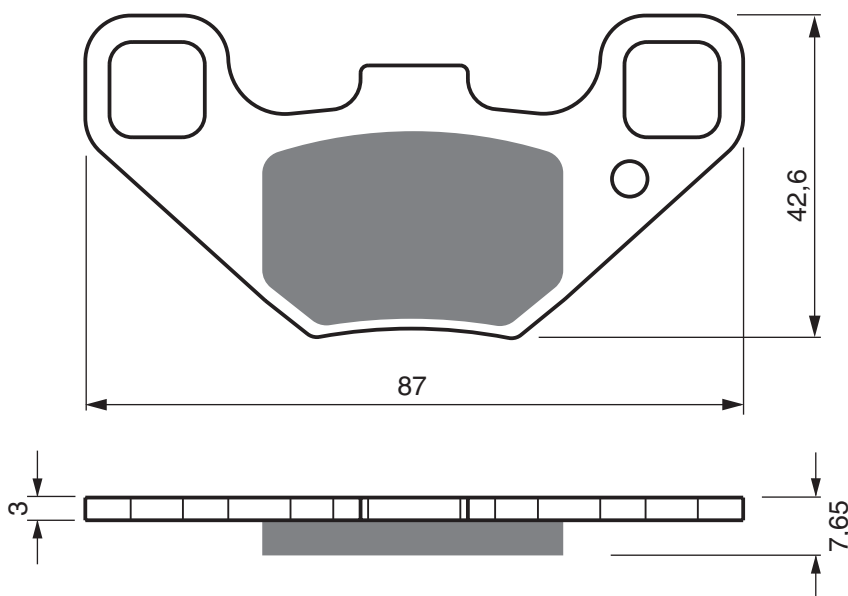

PART NUMBER

342

AD

K1

K5

S3

S33
RACING

POLARIS	RZR	170	Ranger	2009	2014	FL
POLARIS	RZR	170	Ranger	2009	2014	FR
POLARIS	Phoenix	200	(Rear Drum Model)	2010	2014	FL
POLARIS	Phoenix	200	(Rear Drum Model)	2010	2014	FR
POLARIS	Phoenix	200	Quadricycle Model (Rear disc Model)	2010	2010	FL
POLARIS	Phoenix	200	Quadricycle Model (Rear disc Model)	2010	2010	FR

EQUIVALENTS OEM

43121 205 001 AEON	0454440	0454664