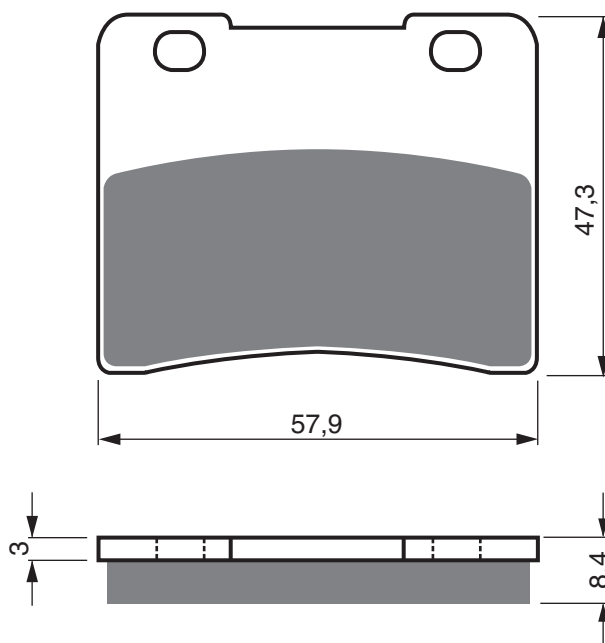

PART NUMBER

172

AD

S3

SUZUKI	RG	250	WE/FG/CH/FCH/FH Gamma	1984	1988	FL
SUZUKI	RG	250	WE/FG/CH/FCH/FH Gamma	1984	1988	FR
SUZUKI	GSX	400	R2/RG (GK71B/F)	1985	1986	FL
SUZUKI	GSX	400	R2/RG (GK71B/F)	1985	1986	FR

EQUIVALENTS OEM

59130 04A00

59130 04A10

5910004830