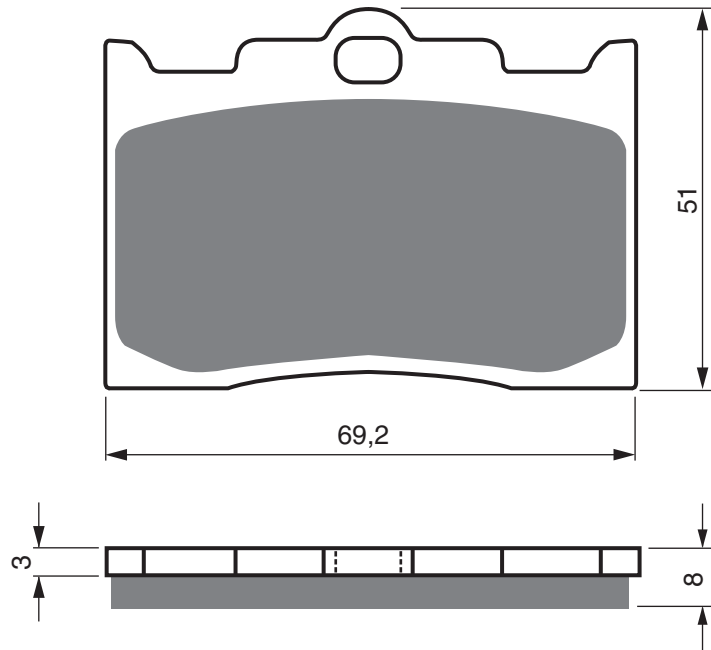

PART NUMBER

132

AD

S3

GP5

GP6

GP7

HHI		4 Pistons - All Types			FL
INDIAN		Legends			FL
INDIAN		Nova			FL
INDIAN		Thunderheart			FL
NOVA/LEGENDS		4 Piston			FL
PERFORMANCE MACHINES		125 X 4R			FL
PERFORMANCE MACHINES		137 X 4			FL
PERFORMANCE MACHINES		137 X 4B			FL
REVTECH		New Black 4 Piston Caliper			FL
THUNDERHEART CALIPER		4 Piston Caliper			FL

EQUIVALENTS OEM

137X4