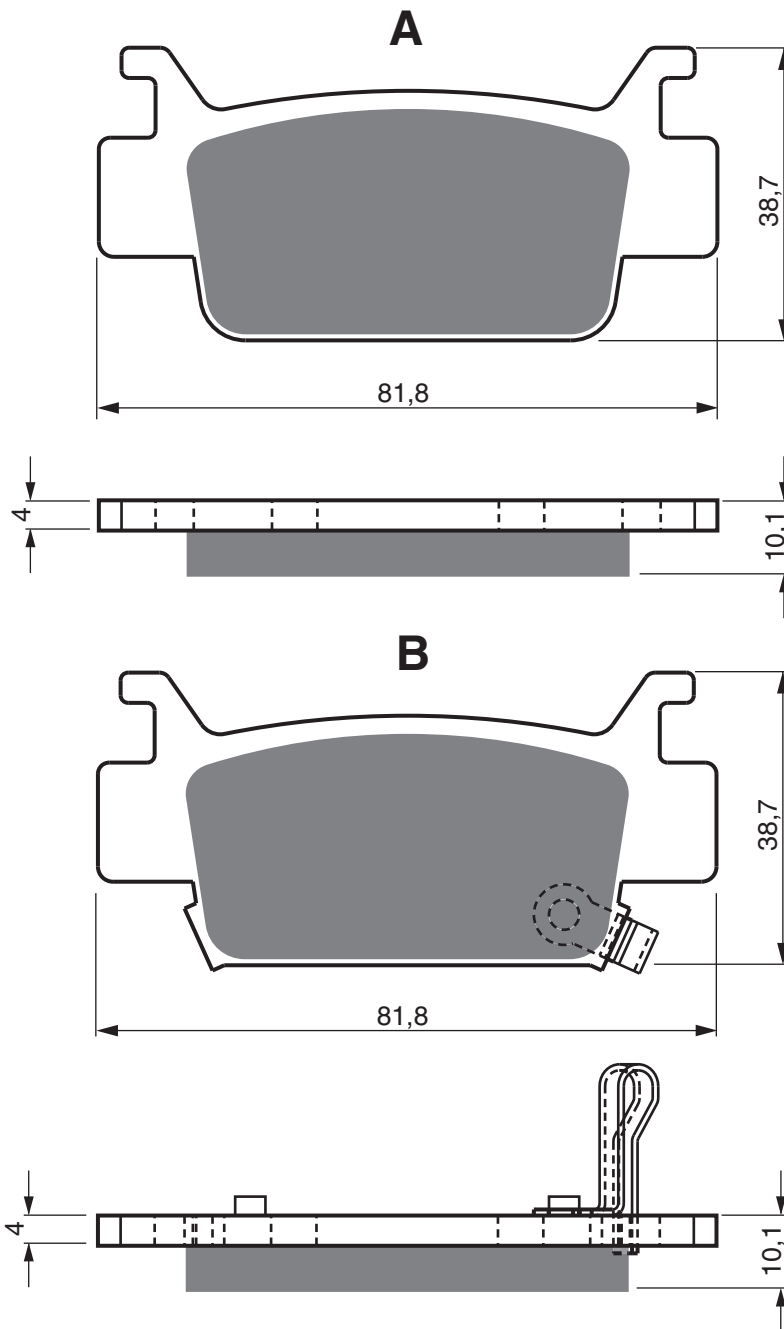

PART NUMBER

240

AD

K1

K5

K5-LX

S3

HONDA	TRX	500	FA5/FA6/FA7/FA8/FA9/FAA/FAB	2005	2011	FL
HONDA	TRX	500	FA5/FA6/FA7/FA8/FA9/FAA/FAB	2005	2011	FR
HONDA	TRX	500	FE5/FE6/FE7/FE8/FE9/FEA/FEB Fourtrax Foreman 4WD ES	2005	2011	FL
HONDA	TRX	500	FE5/FE6/FE7/FE8/FE9/FEA/FEB Fourtrax Foreman 4WD ES	2005	2011	FR
HONDA	TRX	500	FM5/FM6/FM7/FM8/FM9/FMA/ FMB Fourtrax Foreman 4WD	2005	2011	FL
HONDA	TRX	500	FM5/FM6/FM7/FM8/FM9/FMA/ FMB Fourtrax Foreman 4WD	2005	2011	FR
HONDA	TRX	500	FPE8/FPE9/FPEA Fourtrax Foreman Power Steering	2008	2011	FL
HONDA	TRX	500	FPE8/FPE9/FPEA Fourtrax Foreman Power Steering	2008	2011	FR

HONDA	TRX	500	TM5/TM6 Fourtrax Foreman	2005	2006	FL
HONDA	TRX	500	TM5/TM6 Fourtrax Foreman	2005	2006	FR
HONDA	TRX	680	FA6/FA7/FA8/FA9/FAA/FAB/FAC Rincon 4x4 Auto	2006	2014	FL
HONDA	TRX	680	FA6/FA7/FA8/FA9/FAA/FAB/FAC Rincon 4x4 Auto	2006	2014	FR
HONDA	TRX	680	FGA6/FGA7/FGA8/FGA9/ FA6/7/8/9 Fourtrack Rincon	2006	2009	FL
HONDA	TRX	680	FGA6/FGA7/FGA8/FGA9/ FA6/7/8/9 Fourtrack Rincon	2006	2009	FR
HONDA	TRX	700	XX8/XX9/XXB	2008	2011	RR

EQUIVALENTS OEM

06451 HPO A01   06452 HPO A01   06435 HP6 A01

Disc Brake Pads