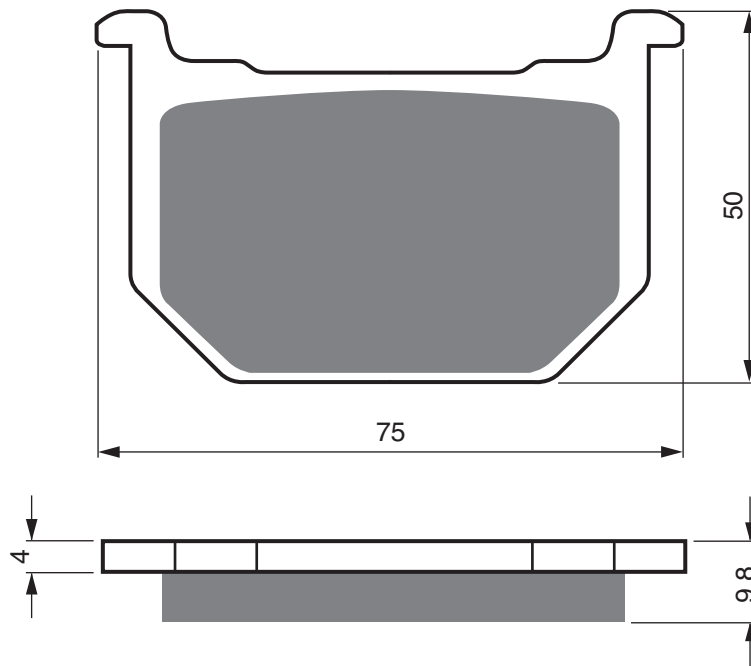

PART NUMBER

111

AD

S3

SUZUKI	GSX	1 100	S Katana (SL/SSL/SR)	1990	1993	FL