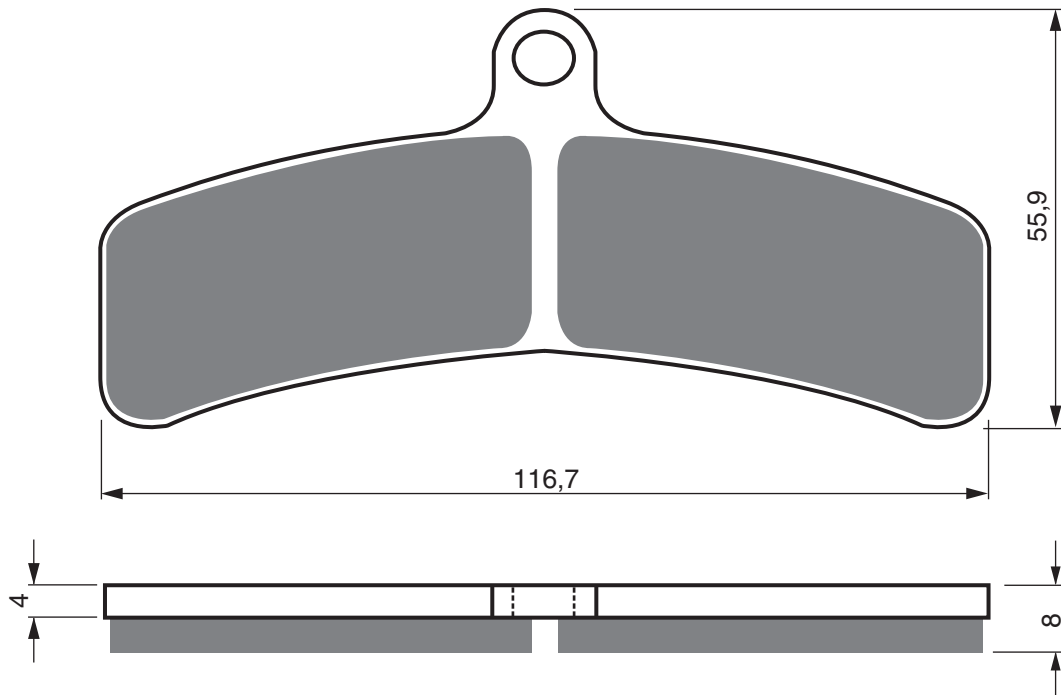

PART NUMBER

130

AD

S3

S33
RACING

SPIEGLER BREMSTECHNIK	S 88 8	Piston Lightweight caliper			FL