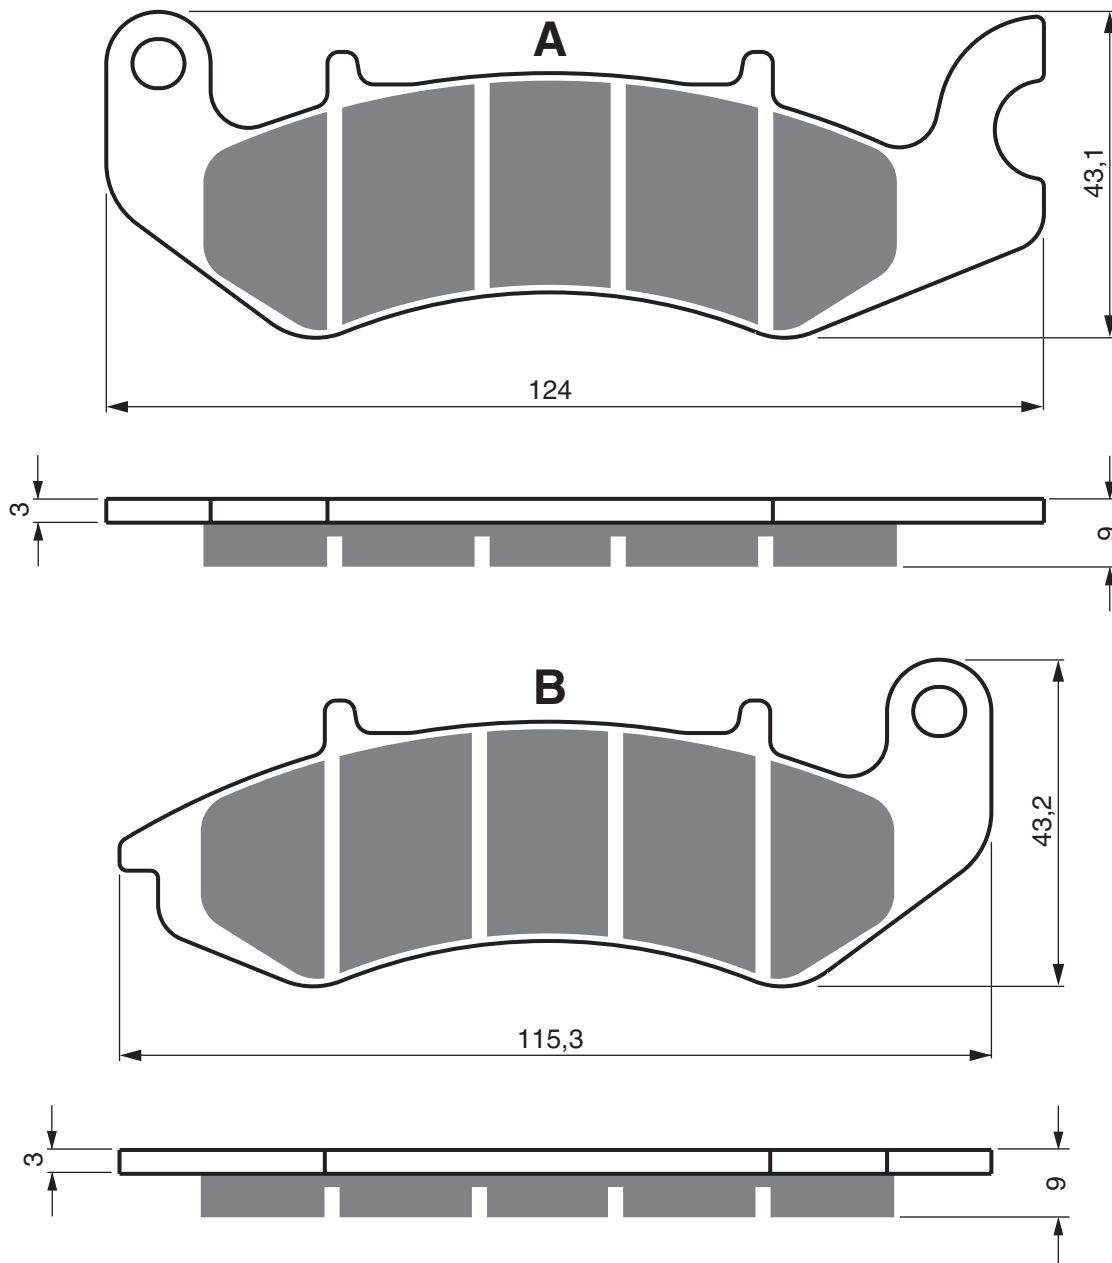

PART NUMBER

393

AD

K5

S3

S33
RACING

BENELLI	TNT	125	(Tornado Naked T 125 cc)	2017	2018	F
BENELLI	TNT	135	(Tornado Naked T 135 cc)		2018	F
BENELLI	Worx	125		2017	2018	F
BENELLI	BN	125		2018	2019	F

EQUIVALENTS OEM

45110 T74 0000