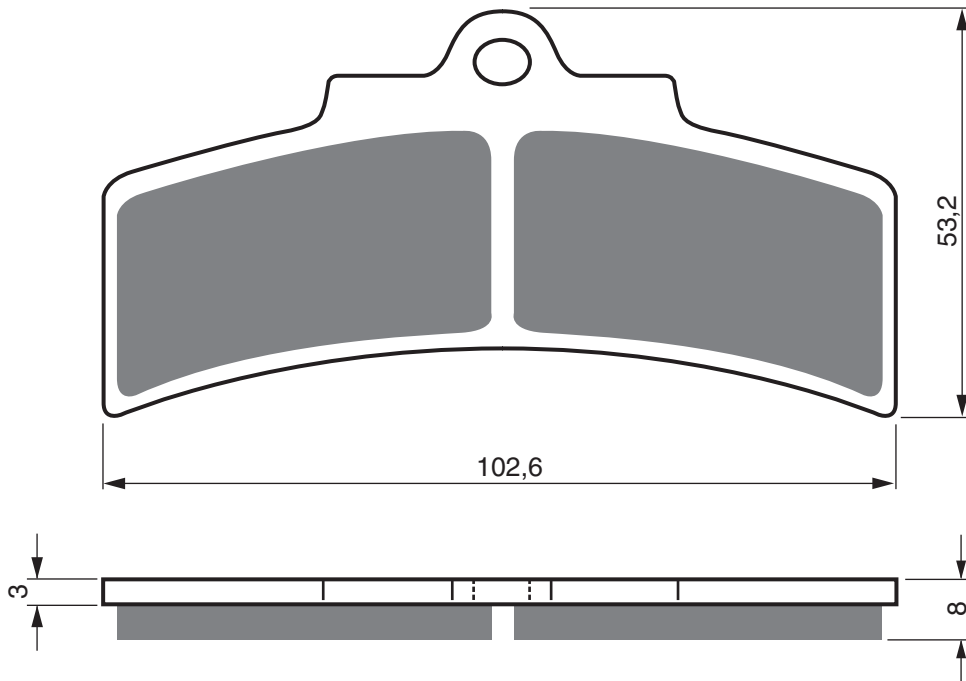

PART NUMBER

123

AD

S3

GP5

GP6

GP7

PVM		6 Piston Caliper (Old design)		FL