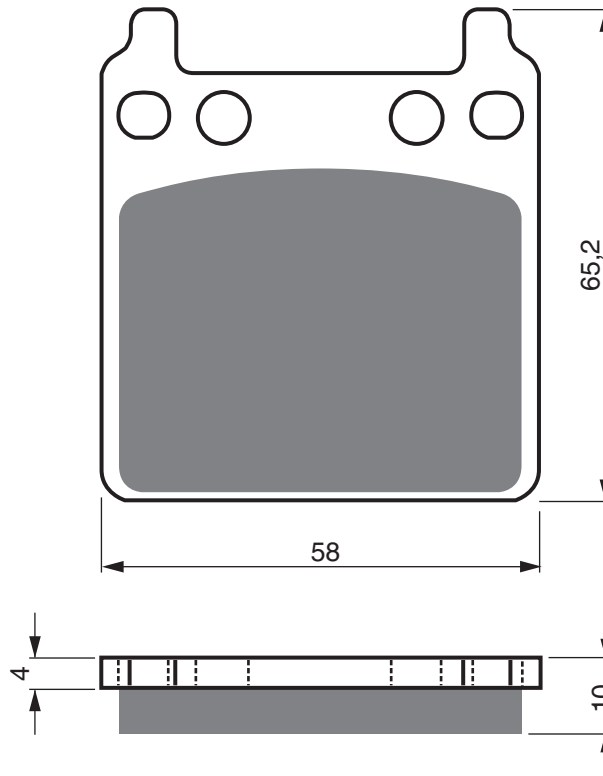

PART NUMBER

171

AD

S3

HONDA	CB	750	F/F1	1976	1977	RL
HONDA	GL	1 000	K/K1/K2 Goldwing	1975	1977	RL
HONDA	GL	1 000	K3/KZ Goldwing	1978	1979	RL

EQUIVALENTS OEM

431A0 431 673	43211 371 006	43211 392 006	43211 392 016	43211 431 671	43211 431 672	43211 431 673

Disc Brake Pads