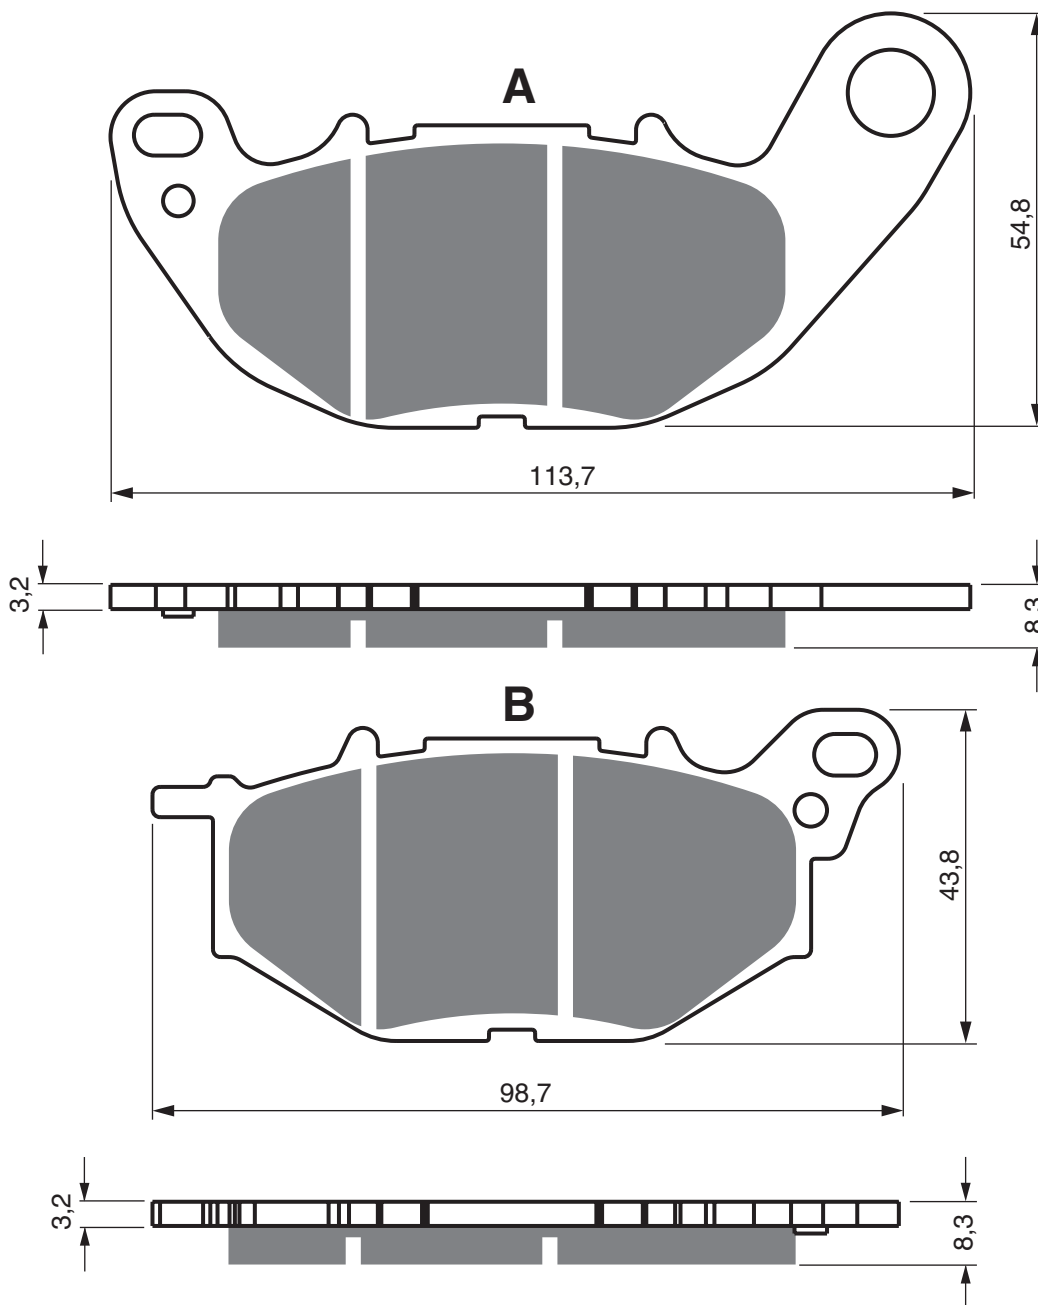

PART NUMBER

369

AD

S3

S33
RACING

YAMAHA	YZF	300	R3 (321cc/ABS)	2015	2018	FL
YAMAHA	MTN	320	A (MT-03 321cc)	2016	2018	FL

EQUIVALENTS OEM

1WD-25805-00

Disc Brake Pads