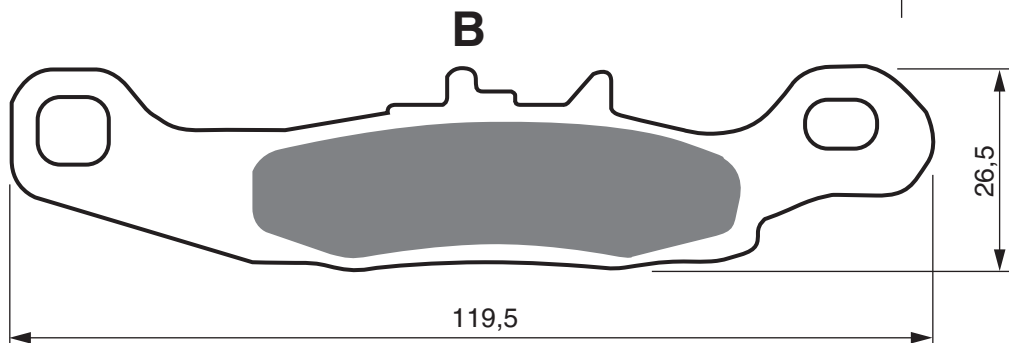

Disc Brake Pads

PART NUMBER

108

AD

K5

K5-LX

S3

**S33
RACING**