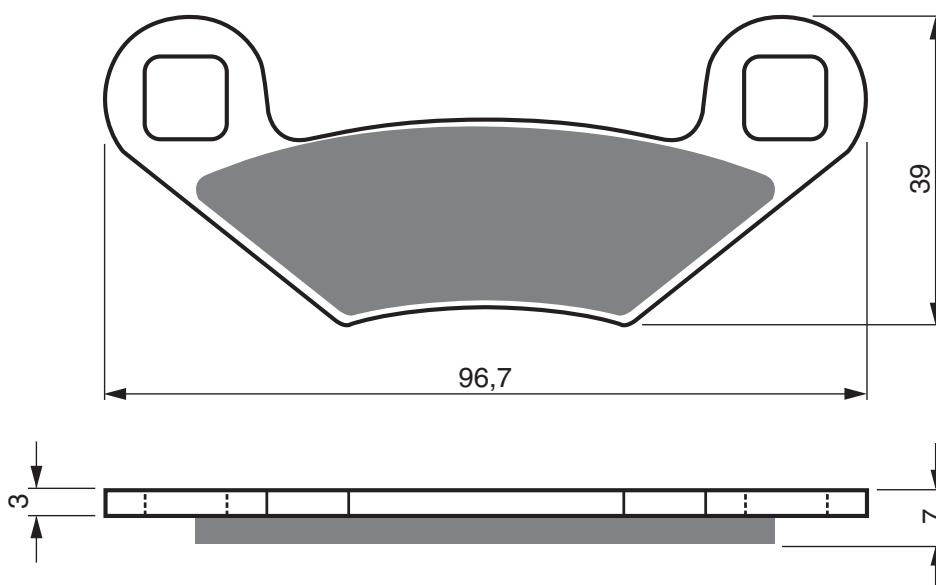

PART NUMBER

162

AD

K1

K5

K5-LX

S3

**S33
RACING**