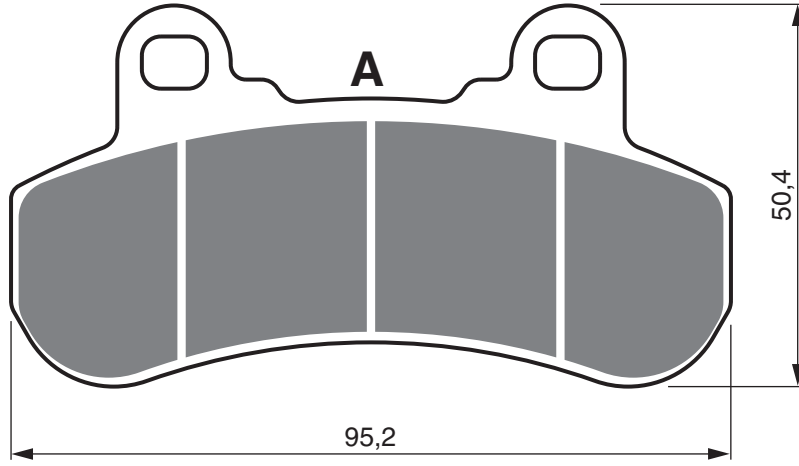

PART NUMBER

376

AD

K1

K5

S3

**S33
RACING**

CAN-AM	Ryker	600		2018	2019	FR
CAN-AM	Ryker	600		2018	2019	RR
CAN-AM		799	Defender	2016	2016	FR
CAN-AM		799	Defender DPS	2016	2016	FR
CAN-AM		799	Defender XT	2016	2016	FR
CAN-AM		799	Defender XT Cab	2016	2016	FR
CAN-AM	Ryker	900	900cc	2018	2019	FR
CAN-AM	Ryker	900	900cc	2018	2019	RR
CAN-AM		976	Defender	2016	2016	FR
CAN-AM		976	Defender DPS	2016	2016	FR
CAN-AM		976	Defender XT	2016	2016	FR

CAN-AM		976	Defender XT Cab	2016	2016	FR
CAN-AM	Maverick	1 000	X3	2017	2017	FR
CAN-AM	Maverick	1 000	X3	2017	2017	RR
CAN-AM	Maverick	1 000	X3 Turbo	2018	2018	FR
CAN-AM	Maverick	1 000	X3 Turbo	2018	2018	RR
CAN-AM	Maverick	1 000	X3 Max Turbo	2017	2018	FR
CAN-AM	Maverick	1 000	X3 Max Turbo	2017	2018	RR
CAN-AM	Maverick	1 000	X3 Max Turbo R	2018	2018	FR
CAN-AM	Maverick	1 000	X3 Max Turbo R	2018	2018	RR
CAN-AM	Maverick	1 000	X3 Turbo R	2018	2018	FR
CAN-AM	Maverick	1 000	X3 Turbo R	2018	2018	RR

EQUIVALENTS OEM

715 900 380

Disc Brake Pads