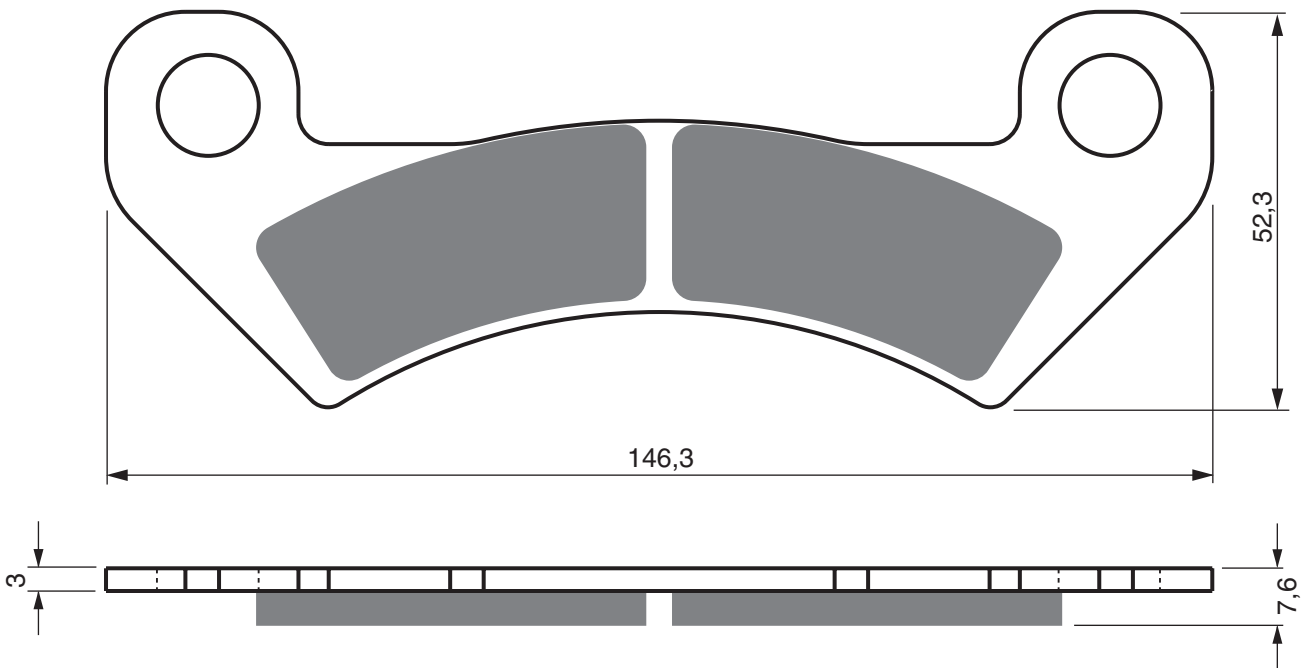

PART NUMBER

347

AD

K1

K5

S3

**S33
RACING**

JOHN DEERE	XUV	625	i Gator (Petrol)	2011	2011	FL
JOHN DEERE	XUV	625	i Gator (Petrol)	2011	2011	FR
JOHN DEERE	XUV	825	i Gator (Petrol)	2011	2011	FL
JOHN DEERE	XUV	825	i Gator (Petrol)	2011	2011	FR
JOHN DEERE	XUV	855	D Gator (Diesel)	2011	2011	FL
JOHN DEERE	XUV	855	D Gator (Diesel)	2011	2011	FR

EQUIVALENTS OEM

AM 14 060 7