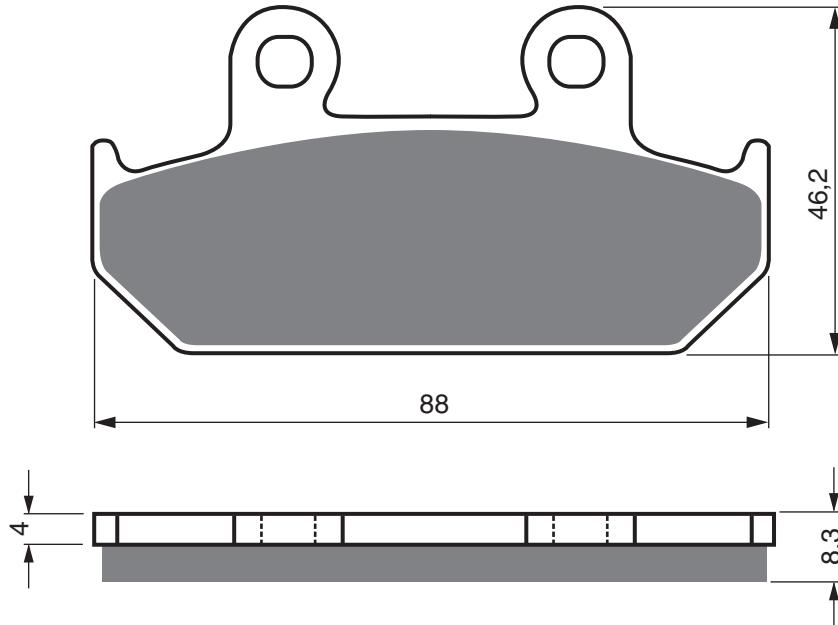

PART NUMBER

051

AD

S3

HONDA	RS	125	/250	1988	1989	FL
HONDA	CBR	750	FH Superhero	1987	1988	FL
HONDA	CBR	750	FH Superhero	1987	1988	FR
HONDA	VFR	750	FG/FH	1986	1987	FL
HONDA	VFR	750	FG/FH	1986	1987	FR
HONDA	CBR	1 000	FH/FJ	1987	1988	FL
HONDA	CBR	1 000	FH/FJ	1987	1988	FR

EQUIVALENTS OEM

45105 ML7 006	45105 ML7 007	45105 MM5 007	45105 MM5 008	45105 NF4 000	451A0 ML7 670	45105 MM5 017
06455 MM5 P00