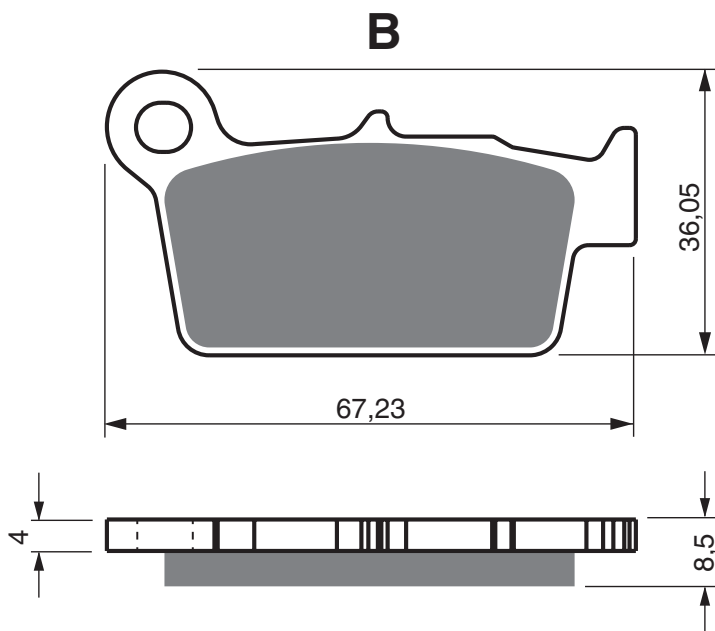

PART NUMBER

346

AD

K1

K5

S3

S33
RACING

BETA	RR	50	Enduro Factory	2012	2014	RR
BETA	RR	50	Enduro Standard	2009	2014	RR
BETA	RR	50	Motard (Spoke Wheels)	2012	2013	RR
BETA	RR	50	Motard Skull	2011	2011	RR
BETA	RR	50	Motard Sport (Cast wheel 5 spoke)	2014	2015	RR
BETA	RR	50	Motard Standard (Cast wheel 5 spoke)	2013	2015	RR
BETA	RR	50	Motard Track (Cast wheels)	2008	2014	RR
BETA	RR	50	Standard	2009	2014	RR
BETA	RR	50	Track (Spoke wheel)	2014	2014	RR
BETA	ALP	125	(4T)	2005	2015	RR

BETA	RR	125	4T Enduro (A/C)	2008	2014	RR
BETA	RR	125	4T Enduro (A/C)	2009	2014	RR
BETA	RR	125	4T Enduro (LC)	2011	2018	RR
BETA	RR	125	4T Motard (A/C Spoke Wheel)	2008	2014	RR
BETA	RR	125	Motard 4T (LC) (Cast wheels)	2011	2018	RR
BETA	Urban	125		2008	2015	RR
BETA	Urban	125	Special	2009	2015	RR
BETA	ALP	200	(4T)	2005	2015	RR
BETA	Urban	200		2008	2015	RR
BETA	Urban	200	Special	2009	2015	RR
BETA	RR	250	Enduro	2005	2011	RR
BETA	RR	250	Enduro (2T)	2013	2014	RR

Disc Brake Pads