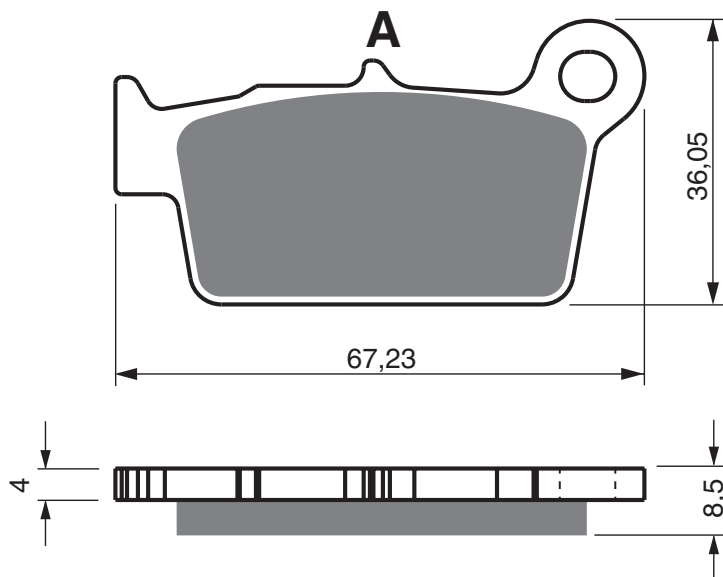

PART NUMBER

346

AD

K1

K5

S3

S33
RACING

BETA	RR	50	Enduro Factory	2012	2014	RR
BETA	RR	50	Enduro Standard	2009	2014	RR
BETA	RR	50	Motard (Spoke Wheels)	2012	2013	RR
BETA	RR	50	Motard Skull	2011	2011	RR
BETA	RR	50	Motard Sport (Cast wheel 5 spoke)	2014	2015	RR
BETA	RR	50	Motard Standard (Cast wheel 5 spoke)	2013	2015	RR
BETA	RR	50	Motard Track (Cast wheels)	2008	2014	RR
BETA	RR	50	Standard	2009	2014	RR
BETA	RR	50	Track (Spoke wheel)	2014	2014	RR
BETA	ALP	125	(4T)	2005	2015	RR

BETA	RR	125	4T Enduro (A/C)	2008	2014	RR
BETA	RR	125	4T Enduro (A/C)	2009	2014	RR
BETA	RR	125	4T Enduro (LC)	2011	2018	RR
BETA	RR	125	4T Motard (A/C Spoke Wheel)	2008	2014	RR
BETA	RR	125	Motard 4T (LC) (Cast wheels)	2011	2018	RR
BETA	Urban	125		2008	2015	RR
BETA	Urban	125	Special	2009	2015	RR
BETA	ALP	200	(4T)	2005	2015	RR
BETA	Urban	200		2008	2015	RR
BETA	Urban	200	Special	2009	2015	RR
BETA	RR	250	Enduro	2005	2011	RR
BETA	RR	250	Enduro (2T)	2013	2014	RR

Disc Brake Pads