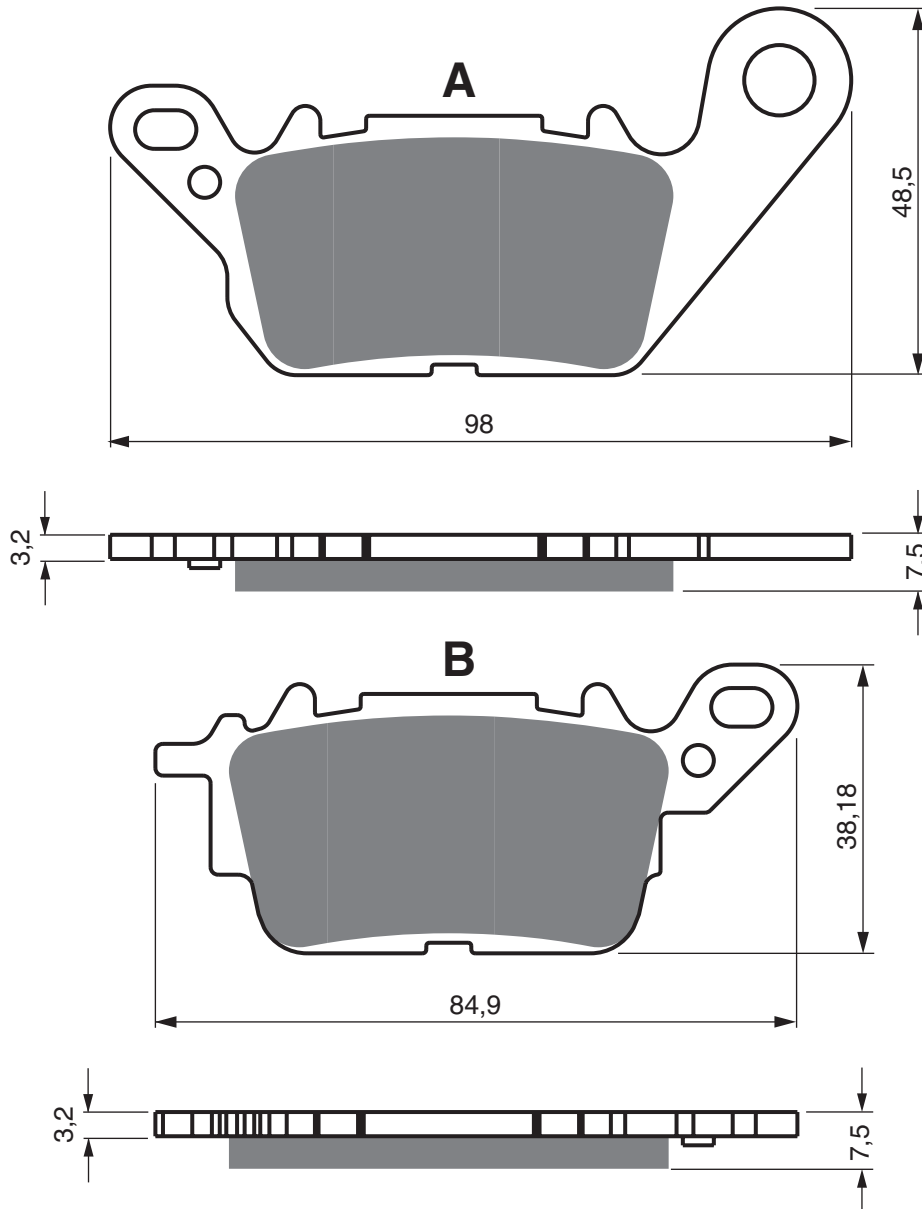

PART NUMBER

380

AD

S3

**S33
RACING**

YAMAHA	GPD	125	A-N-MAX / 2DS1	2015	2018	FL
YAMAHA	LTS	125	C-D'elight	2017	2018	FL
YAMAHA	N-Max	125	See GPD 125 A	2015	2018	FL
YAMAHA	GPD	150	A-N-MAX / 2DPA	2015	2018	FL
YAMAHA	N-Max	150	See GPD 150 A	2015	2017	FL

EQUIVALENTS OEM

2DP-F5805-00