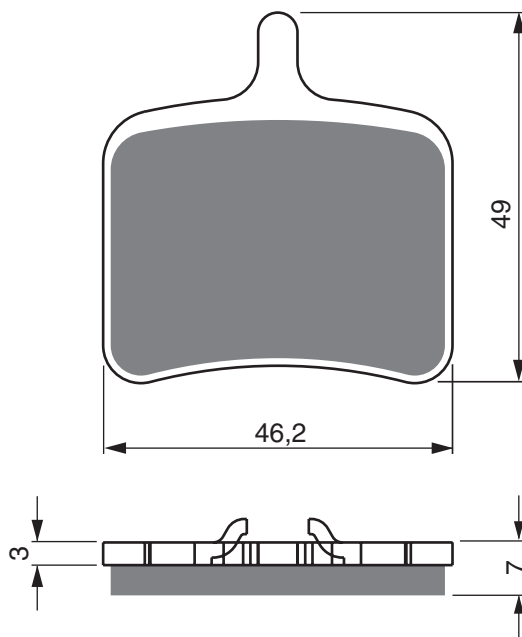

PART NUMBER

290

AD

S3

**S33
RACING**

BUELL		1 125	CR	2009	2010	RR
BUELL		1 125	R	2008	2010	RR
EBR	RX	1 190		2014	2015	RR
EBR	SX	1 190		2014	2015	RR

EQUIVALENTS OEM

H301 1AM

Disc Brake Pads