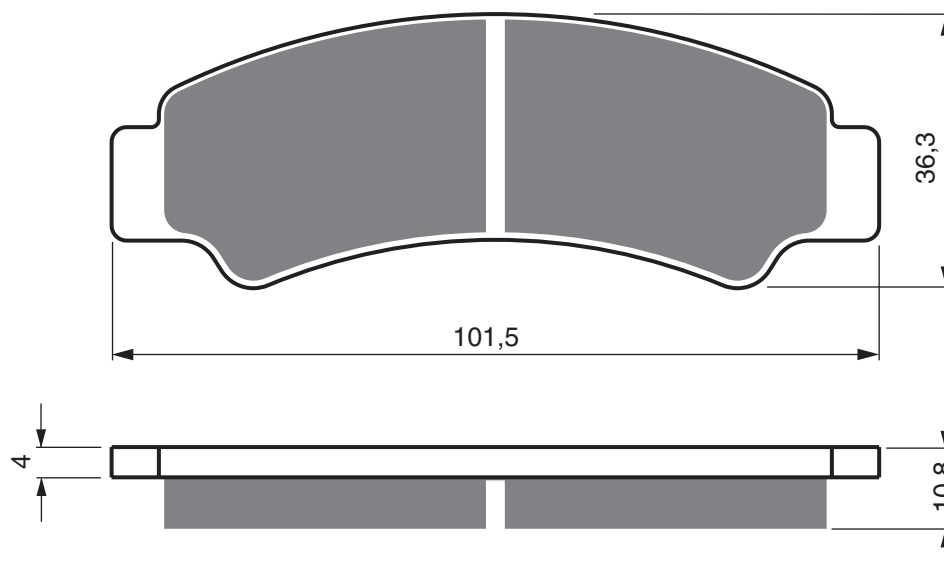

PART NUMBER

389

AD

K5

S3

**S33
RACING**

Disc Brake Pads

CF MOTO	C FORCE	400	AU ATV	2018	2018	FL
CF MOTO	C FORCE	400	AU ATV	2018	2018	FR
CF MOTO	C FORCE	400	S ATV	2019	2019	FL
CF MOTO	C FORCE	400	S ATV	2019	2019	FR
CF MOTO	C FORCE	500	S Short Wheel Base ATV	2018	2018	FL
CF MOTO	C FORCE	500	S Short Wheel Base ATV	2018	2018	FR
CF MOTO	C FORCE	500	S Short Wheel Base EPS ATV	2019	2019	FL
CF MOTO	C FORCE	500	S Short Wheel Base EPS ATV	2019	2019	FR
CF MOTO	U FORCE	500	HO Power Steering UTV	2018	2018	FL
CF MOTO	U FORCE	500	HO Power Steering UTV	2018	2018	FR
CF MOTO	U FORCE	500	Power Steering UTV	2019	2019	FL
CF MOTO	U FORCE	500	Power Steering UTV	2019	2019	FR
CF MOTO	Z FORCE	500	/ Z5/500 EPS Snyper SSV	2019	2019	FL
CF MOTO	Z FORCE	500	/ Z5/500 EPS Snyper SSV	2019	2019	FR
CF MOTO	Z FORCE	500	Z5/ 500 Snyper SSV	2018	2018	FL
CF MOTO	Z FORCE	500	Z5/ 500 Snyper SSV	2018	2018	FR
CF MOTO	C FORCE	800	XC Power Steering 2 Rider ATV	2019	2019	FL
CF MOTO	C FORCE	800	XC Power Steering 2 Rider ATV	2019	2019	FR
CF MOTO	U FORCE	800	800 EX / EPS UTV	2019	2019	FL

CF MOTO	U FORCE	800	800 EX / EPS UTV	2019	2019	FR
CF MOTO	U FORCE	800	EX UTV	2018	2018	FL
CF MOTO	U FORCE	800	EX UTV	2018	2018	FR
CF MOTO	Z FORCE	800	/Z8/800 Trail EPS Snyper SSV	2019	2019	FL
CF MOTO	Z FORCE	800	/Z8/800 Trail EPS Snyper SSV	2019	2019	FR
CF MOTO	Z FORCE	800	Z8/800 Trail Snyper SSV	2018	2018	FL
CF MOTO	Z FORCE	800	Z8/800 Trail Snyper SSV	2018	2018	FR
CF MOTO	Z FORCE	800	Z8EX/800 EX EPS Snyper SSV	2019	2019	FL
CF MOTO	Z FORCE	800	Z8EX/800 EX EPS Snyper SSV	2019	2019	FR
CF MOTO	Z FORCE	800	Z8EX/800EX Snyper SSV 800cc	2018	2018	FL
CF MOTO	Z FORCE	800	Z8EX/800EX Snyper SSV 800cc	2018	2018	FR
CF MOTO	Z FORCE	1 000	Z1000EX/1000EX EPS Snyper SSV 1000cc	2019	2019	FL
CF MOTO	Z FORCE	1 000	Z1000EX/1000EX EPS Snyper SSV 1000cc	2019	2019	FR
CF MOTO	Z FORCE	1 000	Z1000EX/1000EX Snyper SSV 1000cc	2018	2018	FL
CF MOTO	Z FORCE	1 000	Z1000EX/1000EX Snyper SSV 1000cc	2018	2018	FR

EQUIVALENTS OEM

7020-0810B0