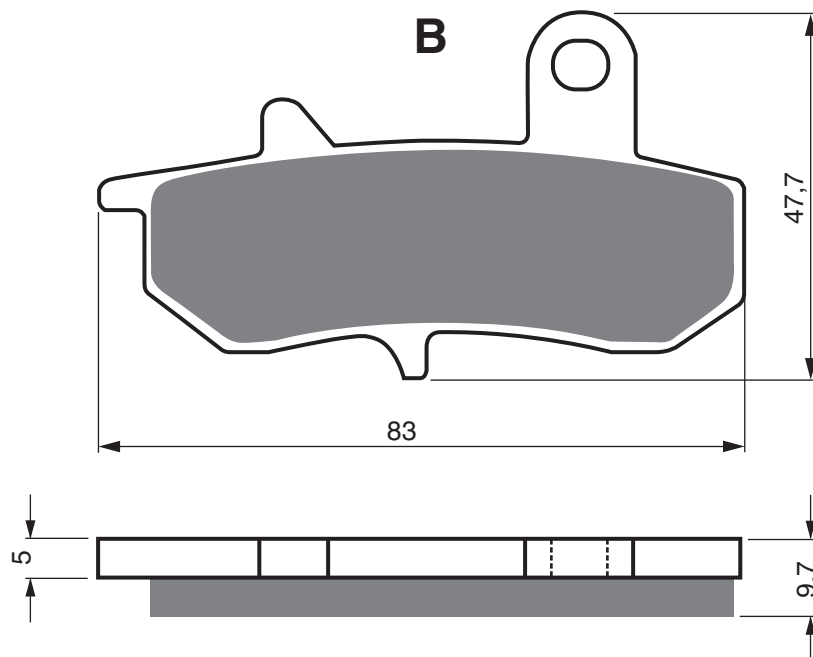

PART NUMBER

065

AD

S3

A

B

SUZUKI	RG	125	FN/FP/FR (NF12A) Gamma / Rear Disc Model	1992	1994	RR
SUZUKI	RG	125	FUN/FUP/FUR (NF13B) Gamma / Rear Disc Model	1992	1994	RR
SUZUKI	RG	125	UN „Wolf“ (ND13E) Naked	1992	1994	RR
SUZUKI	DR	600	RK (SN41A) (Rear disc model)	1989	1989	RL
SUZUKI	DR	650	RER/RES (SP45A/B)	1994	1995	RR
SUZUKI	DR	650	RL/RM (SP41A)	1990	1991	RR

SUZUKI	DR	650	RSEM/RSEN/RSEP (SP43A/B)	1991	1993	RL
SUZUKI	DR	650	RSL/RSM (SP42A)	1990	1991	RL
SUZUKI	DR	650	RUN/RN/RUP/RP (SP44A/B)	1992	1993	RR
SUZUKI	DR	750	SK	1989	1989	RR
SUZUKI	DR	800	SL	1990	1990	RR
YAMAHA	DT	125	Chesterfield Scout	1989	1990	RR
YAMAHA	DT	125	Tenere	1989	1990	RR
YAMAHA	DTZ	125	Tenere	1990	1990	RL

EQUIVALENTS OEM

69100 44860

69100 12810