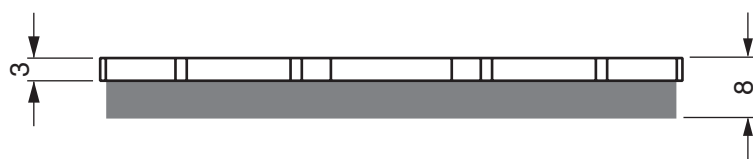

PART NUMBER

088

AD

K1

K5

S3

S33
RACING

BOMBARDIER		200	Rally		2005	2006	RR
CAGIVA	Canyon	500			1996	2000	RR
CAGIVA	Canyon	600	E		1996	1999	RR
CAGIVA	E	900	Elefant Dakar Rep (300mm Front Disc)		1993	1995	RR
CAGIVA	E	900	Elefant ie GT (296 Front Disc)		1991	1992	RR
CAGIVA	E	900	ie Lucky Explorer (296mm Front Disc)		1990	1990	RR
CAGIVA	IE	900	Canyon / Gran Canyon		1998	2000	RR
CAGIVA	Navigator	1 000			2000	2005	RR
HYOSUNG	XRX	125	Supermoto		2007	2011	RR
MZ	VRT	125	Quad		2005	2005	RR
MZ	VRT	175	Quad		2005	2005	RR
SUZUKI	DR	800	SM/SN/SP		1991	1993	RR
TRIUMPH	Sprint		RS		1999	2004	RL
TRIUMPH	Daytona	750			1992	1992	RR
TRIUMPH	Trident	750			1992	1998	RL