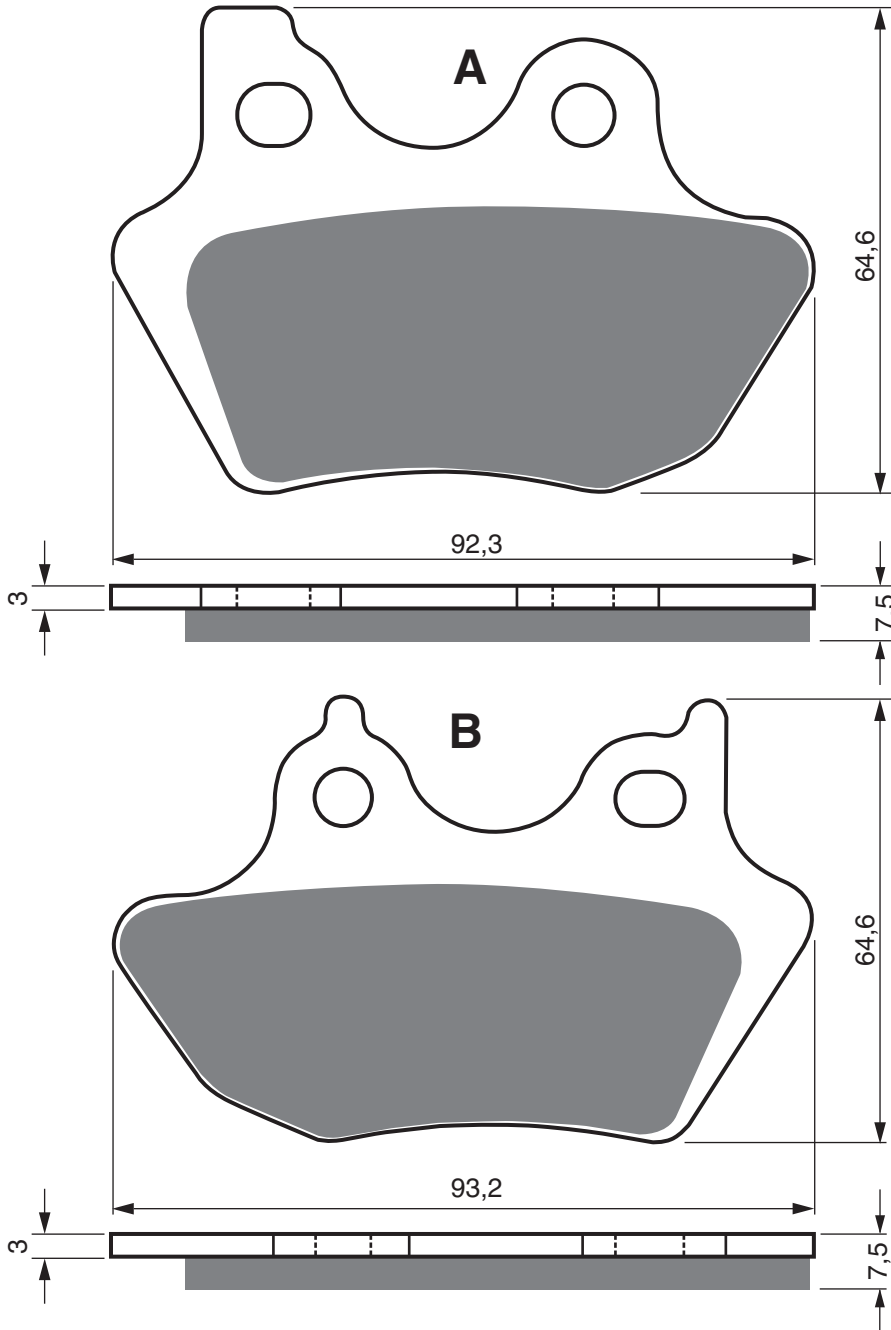

PART NUMBER

181

AD

S3

**S33
RACING**

HARLEY DAVIDSON			Most Models (Check Application listings for details)	2003	2011	FL
HARLEY DAVIDSON			Most Models (Check Application listings for details)	2003	2011	RR
HARLEY DAVIDSON	XL	883	Sportster Custom	1988	2001	FL
HARLEY DAVIDSON	XL	883	Sportster Custom	1988	2001	RL
HARLEY DAVIDSON	XLH	883	Sportster	2000	2003	FL
HARLEY DAVIDSON	XLH	883	Sportster	2000	2003	RL
HARLEY DAVIDSON	XLH	883	Sportster Hugger	2000	2003	FL

HARLEY DAVIDSON	XLH	883	Sportster Hugger	2000	2003	RL
HARLEY DAVIDSON	VRSCB	1 130	V-Rod	2004	2005	FL
HARLEY DAVIDSON	VRSCB	1 130	V-Rod	2004	2005	FR
HARLEY DAVIDSON	VRSCB	1 130	V-Rod	2004	2005	RR
HARLEY DAVIDSON	XL	1 200	Sportster Custom	2000	2003	FL
HARLEY DAVIDSON	XL	1 200	Sportster Custom	2000	2003	RL
HARLEY DAVIDSON	XL	1 200	Sportster Sport	2000	2003	FL
HARLEY DAVIDSON	XL	1 200	Sportster Sport	2000	2003	FR
HARLEY DAVIDSON	XL	1 200	Sportster Sport	2000	2003	RL

Disc Brake Pads