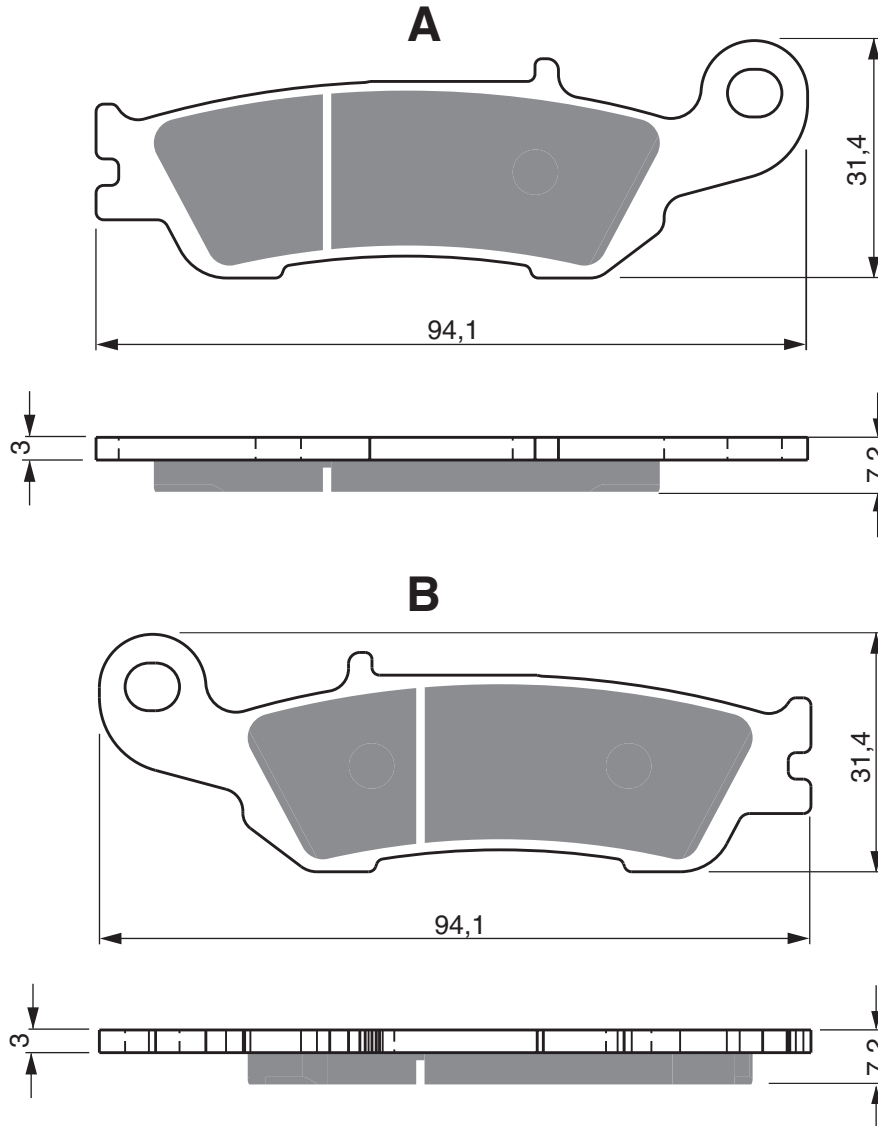

PART NUMBER

248

AD

K1

K5

K5-LX

S3

**S33
RACING**

YAMAHA	YZ	125	X/Y/Z/A/B/D/E/F/G/H/J (2T)	2008	2019	FL
YAMAHA	WR	250	FH/FJ (4T/Reverse Cylinder)	2017	2019	FL
YAMAHA	YZ	250	FG/FH/FJ (270mm Disc)	2016	2018	FL
YAMAHA	YZ	250	FGY (60th Anniversary Edition/270mm Disc)	2016	2016	FL
YAMAHA	YZ	250	FW/FX/FY (4T)	2007	2009	FL
YAMAHA	YZ	250	FZ/FA/FB/FD/FE/FF (4T)	2010	2015	FL
YAMAHA	YZ	250	X/Y/Z/A/B/D/E/F/G/H/J (2T)	2008	2018	FL
YAMAHA	WR	450	FG/FH/FJ (270mm F Disc/4T)	2016	2019	FL
YAMAHA	YZ	450	FG/FH/FJ (270mm Disc)	2016	2019	FL
YAMAHA	YZ	450	FGY (60th Anniversary Edition/270mm Disc)	2016	2016	FL
YAMAHA	YZ	450	FX/FY (4T)	2008	2009	FL
YAMAHA	YZ	450	FZ/FA/FB/FD/FE/FF (4T)	2010	2015	FL

EQUIVALENTS OEM

5XC W0045 00

B29-25805-00