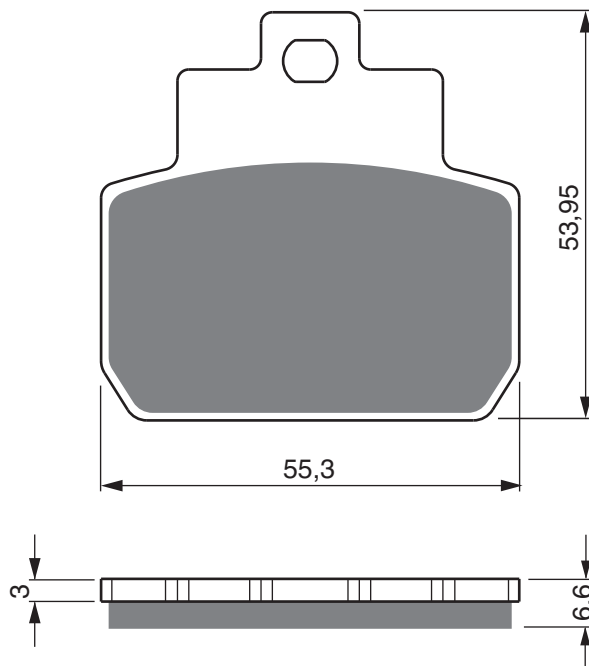

PART NUMBER

263

AD

S3

PIAGGIO VESPA	MP3	125	(Carb Models) (12" Rear Wheel)	2006	2008	RR
PIAGGIO VESPA	X8	125	(Heng Tong Rear Caliper)	2005	2006	RR
PIAGGIO VESPA	X8	125	ie (Heng Tong Rear Caliper)	2007	2007	RR
PIAGGIO VESPA	X8	150	Street	2007	2007	RR
PIAGGIO VESPA	MP3	250	(EFI) (12" Rear Wheel)	2006	2008	RR
PIAGGIO VESPA	X8	250	ie	2005	2007	RR
PIAGGIO VESPA	X9	250		2005	2006	RR
PIAGGIO VESPA	Beverley	500		2006	2006	RR

EQUIVALENTS OEM

497429	647080	647400