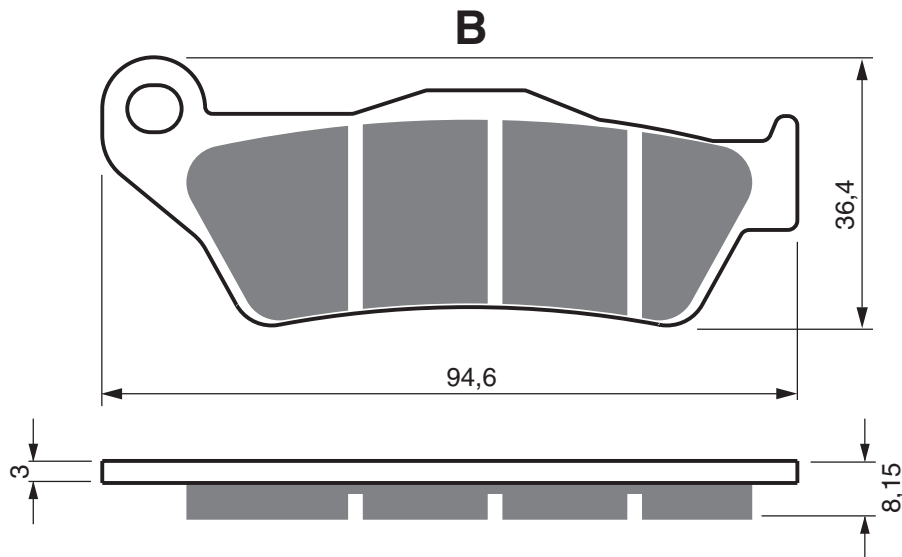

PART NUMBER

351

AD

S3

SUZUKI	GS	150	R South Africa	2015	2015	FL

EQUIVALENTS OEM

59301-30810-000