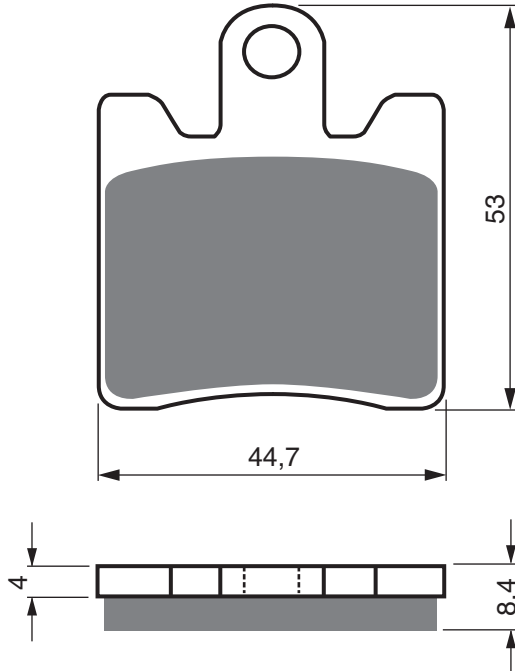

PART NUMBER

147

AD

S3

**S33
RACING**

DAELIM	B-Bone	125	(SW 125)	2009	2014	FL
DAELIM	S1	125	(SL125)	2007	2014	FL
DAELIM	S3	125	(SV 125)	2010	2014	FL
DAELIM	SL	125	Otello Fi	2007	2009	FL
DAELIM	SQ	125	S2 Freewing	2007	2009	FL
DAELIM	S3	250	(SV 250)	2012	2014	FL
KAWASAKI	SC	250	A1 (Epsilon 250)	2002	2003	FL
SUZUKI	AN	250	K1/K2 Burgman	2001	2002	FL
SUZUKI	AN	250	K3-K6 Burgman (CJ43A)	2003	2006	FL
SUZUKI	AN	250	W/X/Y Burgman	1998	2000	FL
SUZUKI	AN	400	K1-K2 Burgman/Skywave	2001	2002	FL
SUZUKI	AN	400	K3-K6 Burgman/Skywave	2003	2006	FL
SUZUKI	AN	400	X/Y Burgman	1999	2000	FL
SYM	GT	500		2004	2004	FL

EQUIVALENTS OEM

59300 14870	59300 14880	43082 S002	59301 14810	59301 14820	45105 SZ1 0100