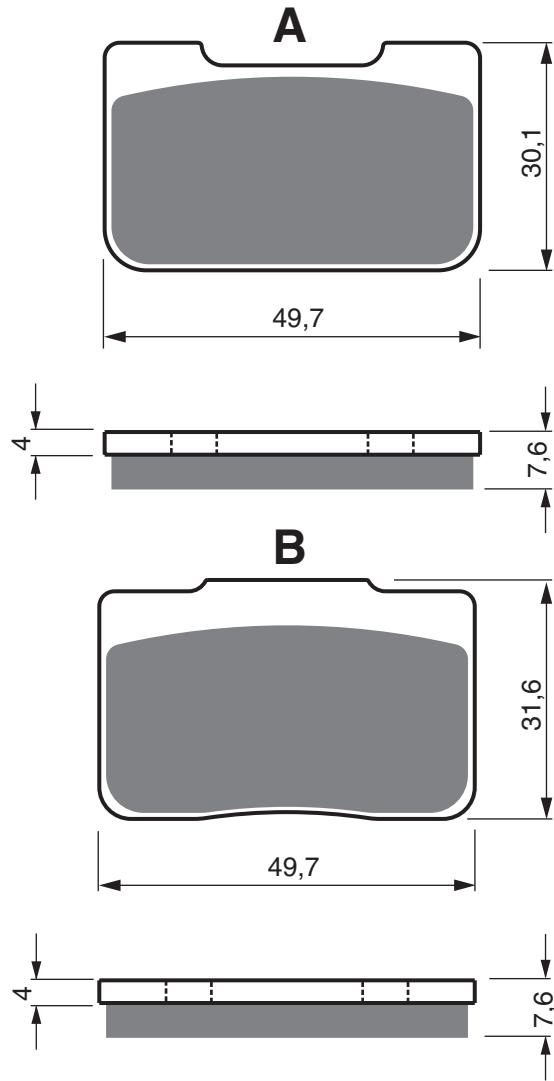

S3

S33
RACING

GP5

GP6

GP7

PART NUMBER
203

BREMBO RACING CALIPERS		P2 30 (XA1J040) Rear CNC caliper			RR
BREMBO RACING CALIPERS		P2 34 (X988870) Rear CNC caliper			RR
BREMBO RACING CALIPERS		P4 24 (X206101) Rear caliper			RR
BREMBO RACING CALIPERS		P4 24 (X206121) Rear CNC caliper			RR

Disc Brake Pads