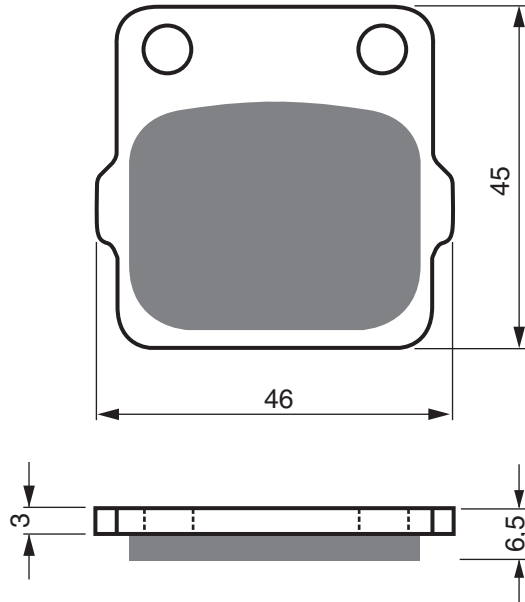

Disc Brake Pads

PART NUMBER

077

- AD**
- K1**
- K5**
- S3**
- S33
RACING**

HONDA	CRF	150	FB (Big Wheel FR 19"/RR16")	2007	2016	RR
SUZUKI	RM	125	J	1988	1988	RL
SUZUKI	RM	250	H/J	1987	1988	RL
TM		80	/85 Minicross/Junior	1996	2000	RR
YAMAHA	YZ	65		2018	2019	RR
YAMAHA	YZ	80	E/F/LWF/LWG/G/LWH/H/LWJ/J/LWK/ K/L/LWL/LWM/M/LWN/N	1993	2001	RR
YAMAHA	YZ	85	(2T - Big wheel F19" / R16")	2002	2019	RR
YAMAHA	YZ	85	(2T - Small wheel F17"/R14")	2002	2015	RR
YAMAHA	YZ	125	W	1989	1989	RR
YAMAHA	YZ	250	W/WRW	1989	1989	RR