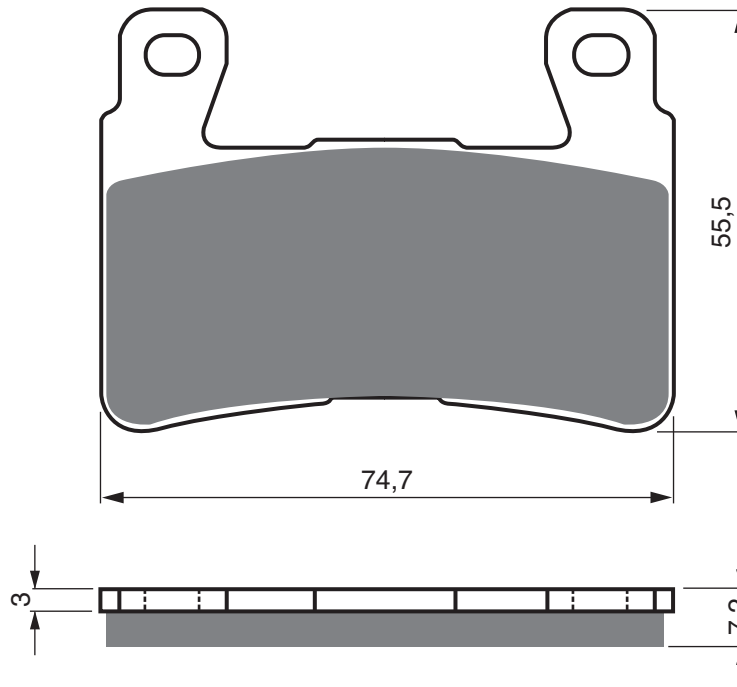

- **AD**
- **S3**
- **S33
  RACING**
- **GP5**
- **GP6**
- **GP7**

HARLEY DAVIDSON	FLSTC		Heritage Softail Classic	2008	2015	FL
HARLEY DAVIDSON	FXSB		Breakout	2013	2015	FL
HARLEY DAVIDSON	FXST		Softail Deluxe/Standard	2015	2015	FL
HARLEY DAVIDSON	XR	1 200		2008	2010	FL
HARLEY DAVIDSON	XR	1 200	X	2010	2012	FL
HARLEY DAVIDSON	FLSTFB	1 584	Fat boy L0	2015	2015	FL
HARLEY DAVIDSON	FLS	1 690	Softail Slim	2015	2017	FL
HARLEY DAVIDSON	FLSTF	1 690	Fat Boy	2015	2017	FL
HARLEY DAVIDSON	FLSTF	1 690	Fat boy Special	2015	2015	FL
HONDA	CB	400	SF4/S5/S5 (NC39)	2004	2005	FL
HONDA	CB	400	SFX/SFY/SF1/SF2/SF3 Super Four	1999	2003	FL
HONDA	CB	400	SFX/SFY/SF1/SF2/SF3 Super Four	1999	2003	FR
HONDA	CBR	600	F1/F2/600 FS1/FS2 „Sport“	2001	2002	FL
HONDA	CBR	600	F1/F2/600 FS1/FS2 „Sport“	2001	2002	FR
HONDA	CBR	600	FX/FY	1999	2000	FL
HONDA	CBR	600	FX/FY	1999	2000	FR
HONDA	CBR	600	RR3/RR4	2003	2004	FL
HONDA	CBR	600	RR3/RR4	2003	2004	FR
HONDA	CBR	900	RR2/RR3 Fireblade	2002	2003	FL
HONDA	CBR	900	RR2/RR3 Fireblade	2002	2003	FR
HONDA	CBR	900	RRW/RRX Fireblade	1998	1999	FL
HONDA	CBR	900	RRW/RRX Fireblade	1998	1999	FR
HONDA	CBR	900	RRY/RR1 Fireblade	2000	2001	FL
HONDA	CBR	900	RRY/RR1 Fireblade	2000	2001	FR
HONDA	CB	1 000	AE (Cast Wheels / 2 Piston Caliper)	2013	2013	FL
HONDA	CB	1 000	AE (Cast Wheels / 2 Piston Caliper)	2013	2013	FR
HONDA	VTR	1 000	SP2/SP3/SP4/SP5/SP6	2002	2006	FL
HONDA	VTR	1 000	SP2/SP3/SP4/SP5/SP6	2002	2006	FR
HONDA	VTR	1 000	SPY/SP1 (SC45)	2000	2001	FL

HONDA	VTR	1 000	SPY/SP1 (SC45)	2000	2001	FR
HONDA	CB	1 100		2014	2018	FL
HONDA	CB	1 100		2014	2018	FR
HONDA	CB	1 100	EX (SAE)	2014	2018	FL
HONDA	CB	1 100	EX (SAE)	2014	2018	FR
HONDA	CB	1 300	5/6/7/8/9 (Superfour)	2005	2009	FL
HONDA	CB	1 300	5/6/7/8/9 (Superfour)	2005	2009	FR
HONDA	CB	1 300	A5/A6/A7/A8/A9 (Superfour ABS)	2005	2009	FL
HONDA	CB	1 300	A5/A6/A7/A8/A9 (Superfour ABS)	2005	2009	FR
HONDA	CB	1 300	F3/F13	2003	2004	FL
HONDA	CB	1 300	F3/F13	2003	2004	FR
HONDA	CB	1 300	R	2002	2002	FL
HONDA	CB	1 300	R	2002	2002	FR
HONDA	CB	1 300	S5/S6/S7/S8/S9	2005	2009	FL
HONDA	CB	1 300	S5/S6/S7/S8/S9	2005	2009	FR
HONDA	CB	1 300	SA5/SA6/SA7/SA8/SA9	2005	2010	FL
HONDA	CB	1 300	SA5/SA6/SA7/SA8/SA9	2005	2010	FR
HYOSUNG	GD	250	i Naked	2013	2014	FL
HYOSUNG	GT	650	(Naked)	2009	2012	FL
HYOSUNG	GT	650	(Naked)	2009	2012	FR
HYOSUNG	GT	650	i R	2014	2015	FL
HYOSUNG	GT	650	i R	2014	2015	FR
HYOSUNG	GT	650	iR	2009	2013	FL
HYOSUNG	GT	650	iR	2009	2013	FR
HYOSUNG	ST	700	i Deluxe (ST 700i)	2012	2015	FL
HYOSUNG	ST	700	i Deluxe (ST 700i)	2012	2015	FR
HYOSUNG	ST7	700	(ST 700i)	2010	2015	FL
HYOSUNG	ST7	700	(ST 700i)	2010	2015	FR

EQUIVALENTS OEM

06455 MAS E01	06455 MCF 006	06455 MCS 016	06455 MBW E11	06455 MFA D11	06455 MBW 006	42739 008
59330 H99 700	43082 0131	41300102