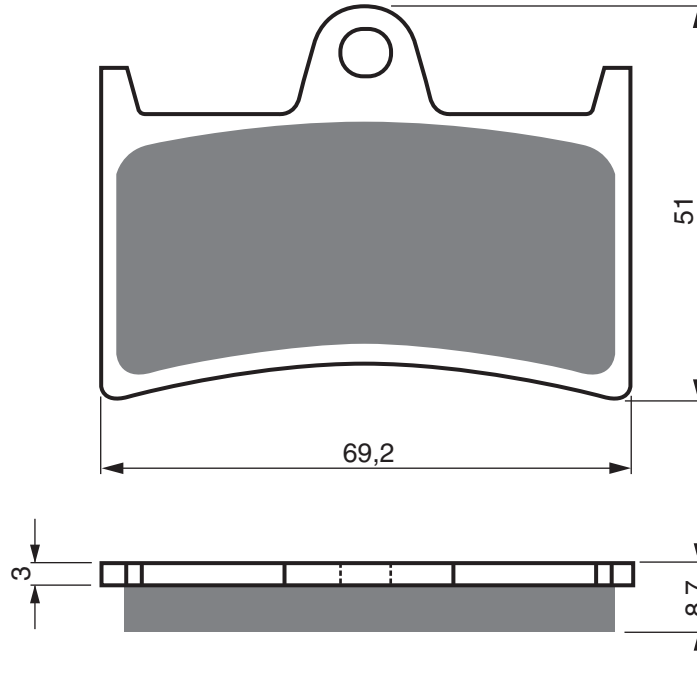

AD   S3   **S33 RACING**   GP5   GP6   GP7

YAMAHA	TZR	125	R		1993	1993	FL
YAMAHA	TZR	250	(2MA/2XW1/2XW2 Europe) (Eng Frame #2MA-)		1989	1992	FL
YAMAHA	TZR	250	(2MA/2XW1/2XW2 Europe) (Eng Frame #2MA-)		1989	1992	FR
YAMAHA	TZR	250	(3MA1 - Reverse Cylinders) (Eng Frame # 3MA-0001)		1989	1989	FL
YAMAHA	TZR	250	(3MA1 - Reverse Cylinders) (Eng Frame # 3MA-0001)		1989	1989	FR
YAMAHA	TZR	250	(3MA3/3MA5) (Eng Frame # 3MA-046/058)		1990	1990	FL
YAMAHA	TZR	250	(3MA3/3MA5) (Eng Frame # 3MA-046/058)		1990	1990	FR
YAMAHA	TZR	250	R (3XV1/3X4/3XV6) V-Twin (Eng Frame # 3XV000101-08600)		1991	1993	FL
YAMAHA	TZR	250	R (3XV1/3X4/3XV6) V-Twin (Eng Frame # 3XV000101-08600)		1991	1993	FR
YAMAHA	TZR	250	RS (3XV8/3XV9/3XVA) V-Twin (Eng Frame # 3XV080101/08200 088-)		1992	1994	FL
YAMAHA	TZR	250	RS (3XV8/3XV9/3XVA) V-Twin (Eng Frame # 3XV080101/08200 088-)		1992	1994	FR
YAMAHA	TZR	250	SP (3MA4) (Eng Frame # 3MA055)		1990	1990	FL
YAMAHA	TZR	250	SP (3MA4) (Eng Frame # 3MA055)		1990	1990	FR
YAMAHA	TZR	250	SPR (3XVC) V-Twin (Eng Frame # 3XV 107101-)		1995	1995	FL
YAMAHA	TZR	250	SPR (3XVC) V-Twin (Eng Frame # 3XV 107101-)		1995	1995	FR
YAMAHA	FZR	400	(3TJ1/2/6/7)				FL
YAMAHA	FZR	400	(3TJ1/2/6/7)				FR
YAMAHA	FZR	400	RR (4DX)		1992	1992	FL
YAMAHA	FZR	400	RR (4DX)		1992	1992	FR
YAMAHA	XP	500	A T-MAX - LUX MAX (ABS)		2016	2016	FL
YAMAHA	XP	500	A T-MAX - LUX MAX (ABS)		2016	2016	FR
YAMAHA	XP	500	Black Bronze Max (59CE)		2013	2014	FL
YAMAHA	XP	500	Black Bronze Max (59CE)		2013	2014	FR
YAMAHA	XP	500	T-Max (530cc Engine / Non ABS Models)		2012	2016	FL
YAMAHA	XP	500	T-Max (530cc Engine / Non ABS Models)		2012	2016	FR