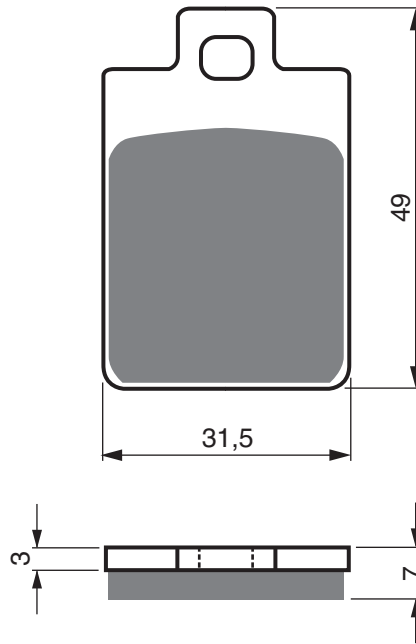

PART NUMBER

142

AD

S3

PIAGGIO VESPA	RST	50	Sfera RST	1995	1997	FL
PIAGGIO VESPA		125	Sfera	1995	1997	FL

EQUIVALENTS OEM

498846