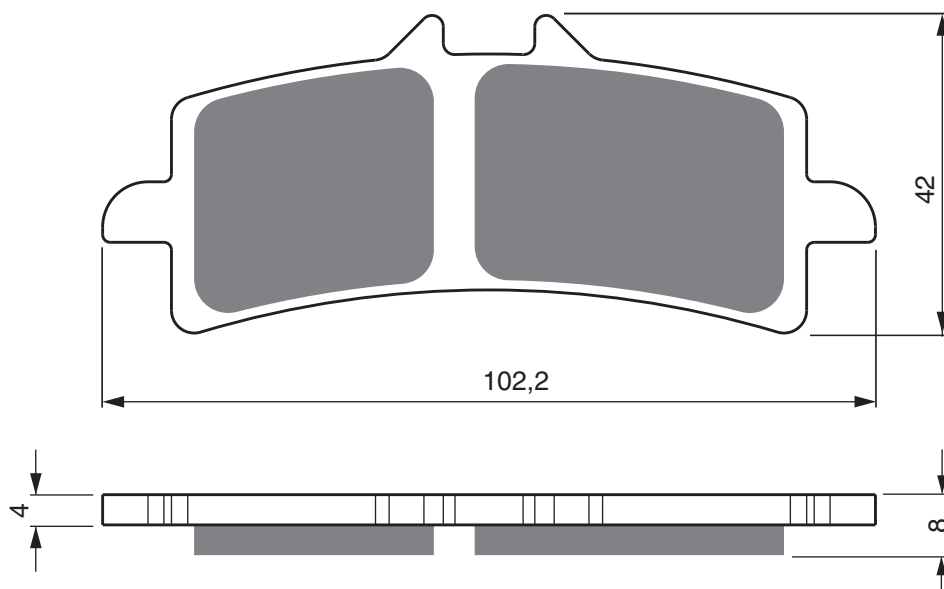

PART NUMBER

258

AD

S3

S33
RACING

GP5

GP6

GP7