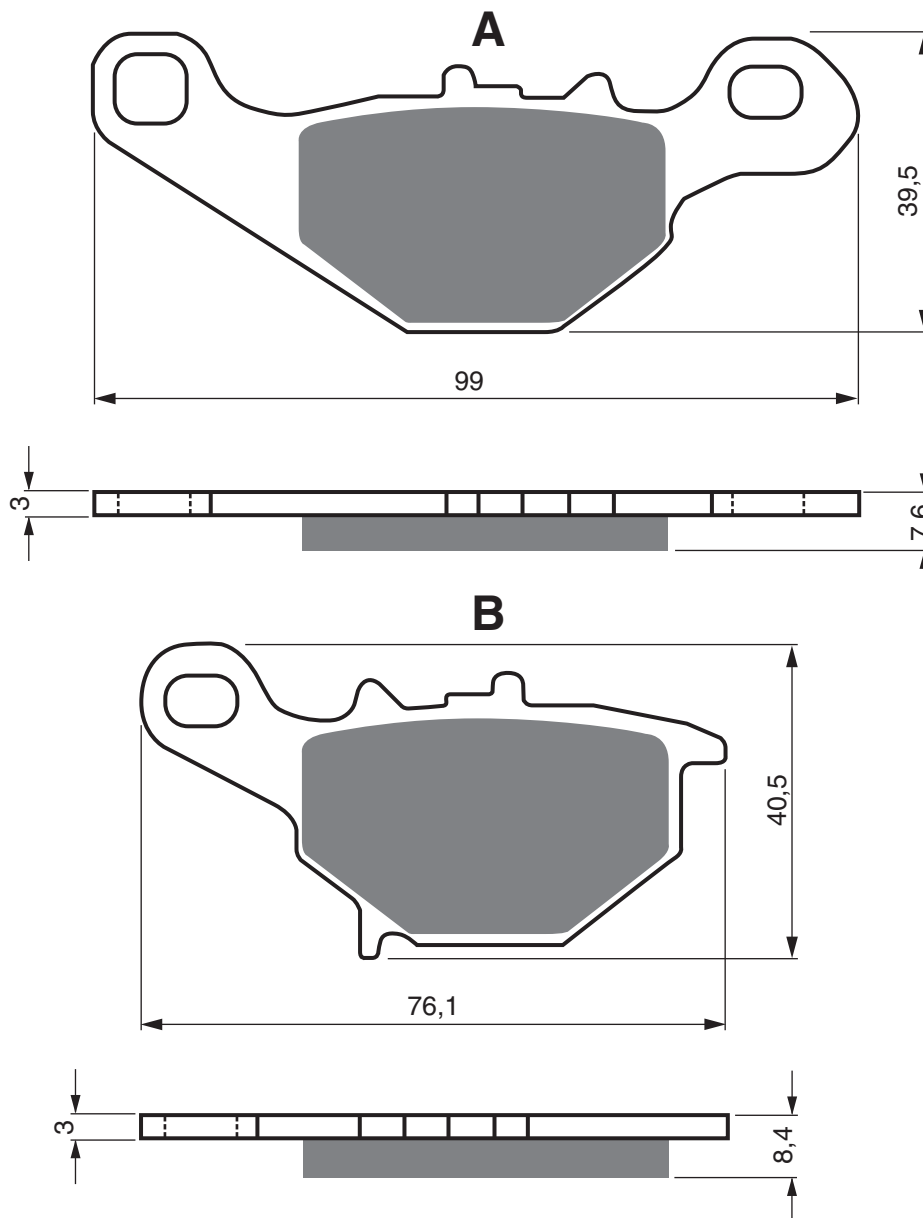

PART NUMBER

109

AD

K5

K5-LX

S3

S33
RACING

KAWASAKI	KLX	125	L (B1/B2/B3/B6F)	2003	2006	FL
KAWASAKI	KMX	125	B2-B12 (From E/No MX AE 013437)	1999	2003	FL
KAWASAKI	SC	150	A1 (Epsilon 150)	2002	2003	FL
SUZUKI	AZ	50	RY/RK2 (ZZ Inch Up Sport)	2000	2002	FL
SUZUKI	TR	50	SW/SX	1998	2000	FL
SUZUKI	RM	80	T/V/W/X/Y/K1	1996	2001	FL
SUZUKI	RM	85	K2/LK2/K3/LK3/K4/LK4	2002	2004	FL

SUZUKI	UG	110	W/SW/Y/SY/SK1 Hokuto/Address	1998	2002	FL
SUZUKI	UK	110	L5	2015	2015	FL
SUZUKI	AN	125	S/T/V/W/XX	1994	2000	FL
SUZUKI	DR-Z	125	LK3/LK4/LK5/LK6/LK7/LK8/LK9/LL0-LL9	2003	2019	FL
SUZUKI	UC	125	X/Y Epicuro	1999	2002	FL
SUZUKI	UZ	125	K5/GK5 (CF46A) (V126G)	2005	2005	FL

EQUIVALENTS OEM

59300 03880	59300 3891	43082 S005	43082 S015