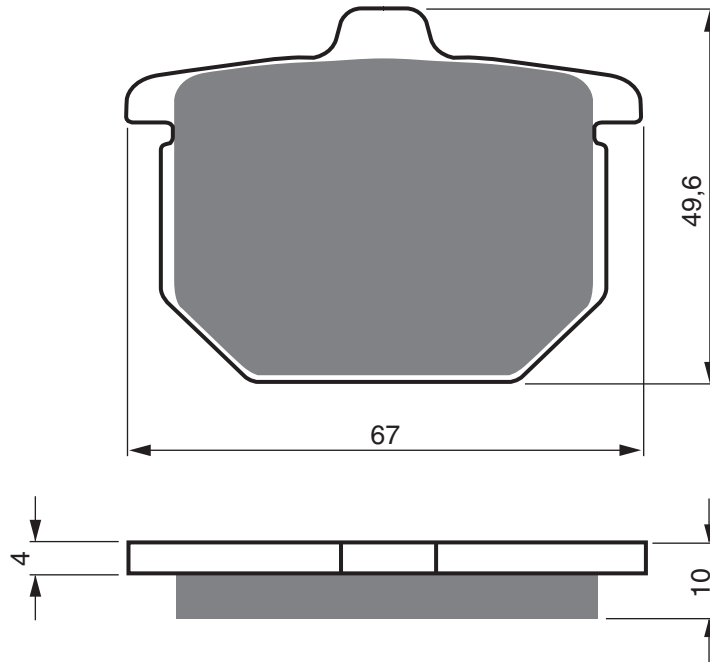

PART NUMBER

079

AD

S3

HONDA	CB	400	N (CB400T/A400)	1978	1982	FL
HONDA	CB	400	NZ		1979	FL
HONDA	CB	750	SS (CB750G/A401)	1977	1979	RL
HONDA	CB	900	F (SC01/B012)	1978	1980	RL
HONDA	CBX	1 000	(CB1/A828)	1978	1981	FL
HONDA	CBX	1 000	(CB1/A828)	1978	1981	FR
HONDA	CBX	1 000	(CB1/A828)	1978	1981	RL
HONDA	CBX	1 000	(SC03/B649)	1978	1978	FL
HONDA	CBX	1 000	(SC03/B649)	1978	1978	FR
HONDA	CBX	1 000	(SC03/B649)	1978	1978	RR
HONDA	GL	1 000	Goldwing (GL1/9612)	1981	1981	FL

HONDA	GL	1 000	Goldwing (GL1/9612)	1981	1981	FR
HONDA	GL	1 000	Goldwing (GL1/9612)	1981	1981	RL
HONDA	GL	1 000	Gr. Tour. Goldwing (GL2/9612)	1981	1981	FL
HONDA	GL	1 000	Gr. Tour. Goldwing (GL2/9612)	1981	1981	FR
HONDA	GL	1 000	Gr. Tour. Goldwing (GL2/9612)	1981	1981	RL
HONDA	GL	1 000	K/K1/K2 Goldwing	1975	1977	FL
HONDA	GL	1 000	K/K1/K2 Goldwing	1975	1977	FR
HONDA	GL	1 100	A Goldwing	1979	1983	FL
HONDA	GL	1 100	A Goldwing	1979	1983	FR
HONDA	GL	1 100	A Goldwing	1979	1983	RL

EQUIVALENTS OEM

45105 461 771	45105 461 772	45105 415 006	45105 438 000	45105 438 004	45105 438 007	45105 438 008