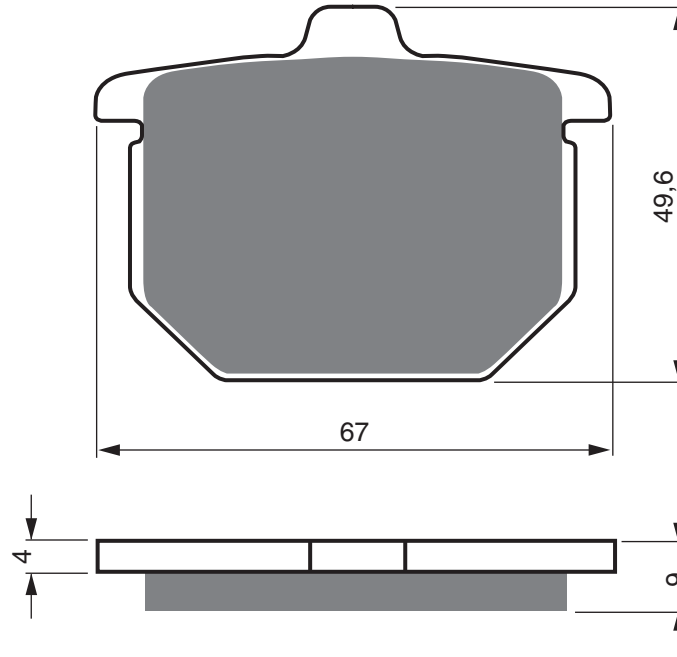

PART NUMBER

078

AD

S3

HONDA	CB	750	F (CB750G/A401)	1977	1980	FL
HONDA	CB	750	F (CB750G/A401)	1977	1980	FR
HONDA	CB	750	F (CB750G/A401)	1977	1980	RL
HONDA	CB	900	F (SC01/B012)	1978	1980	FL
HONDA	CB	900	F (SC01/B012)	1978	1980	FR
HONDA	CBX	1 000	Z	1979	1980	FR
HONDA	CBX	1 000	Z	1979	1980	RR

EQUIVALENTS OEM

43105 461 770	45105 371 000	06435 761 405	06455 371 405