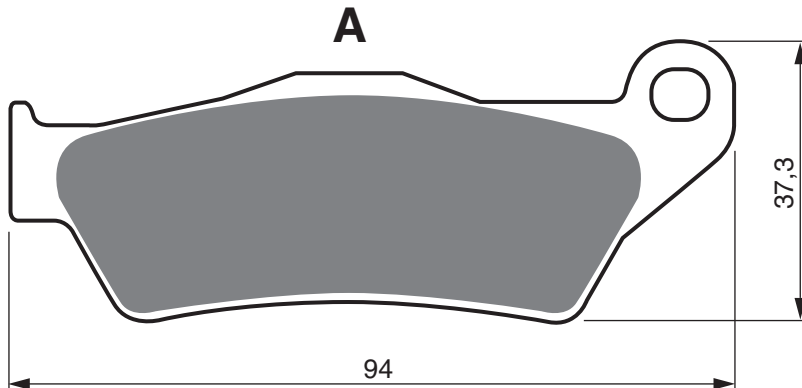

PART NUMBER

031

AD

K1

K5

K5-LX

S3

**S33
RACING**

ALFER	VR	250		1998	2013	FL
ALTA MOTORS (ELECTRIC)			Redshift MX	2016	2018	FL
APRILIA	MX	125		2004	2006	FL
APRILIA	RX	125		1997	2000	FL
APRILIA	RX	125		2008	2012	FL
APRILIA	RX	125	(AJP rear caliper)	2008	2012	FL
APRILIA	SX	125		2008	2013	FL
APRILIA	SRV	850		2012	2014	FL
APRILIA	SRV	850		2012	2014	FR
APRILIA	RST	1 000	Futura	2001	2004	RR
BAJAJ	Discover	125	S (Disc Brake)	2014	2016	FL
BAJAJ	Discover	125	ST	2013	2015	FL
BAJAJ	XDC	125	(Drum Brake)			FL
BAJAJ	Pulsar	135	LS	2012	2016	FL
BAJAJ	Discover	150	F (Disc Brake)	2014	2016	FL
BAJAJ	Discover	150	M	2014	2016	FL
BAJAJ	Discover	150	S (Disc Brake)	2014	2016	FL
BAJAJ	Pulsar	150		2007	2016	FL
BAJAJ	Pulsar	180	(UG4)	2012	2016	FL
BAJAJ	Pulsar	200	NS	2014	2016	FL
BENELLI	BX	250	Motard	2012	2013	FL
BENELLI	BX	250	Motard	2016	2018	FL
BENELLI	BX	450	Cross	2007	2012	FL
BENELLI	BX	505	Enduro	2008	2012	FL
BMW	GX	450	X	2008	2011	FL
BMW	F	750	GS	2016	2019	FL
BMW	F	850	GS	2016	2019	FL
BMW	F	850	GS Adventure	2016	2019	FL
BREMBO RACING CALIPERS			122A99021 P2.24 Off Road Caliper			FL

BREMBO RACING CALIPERS			XQ 21361 02/28 Off Road Caliper			FL
CAGIVA	E	750	Elefant	1993	1995	RR
CAGIVA	E	900	C Elefant (282 Front Discs / USD Forks / Brembo Front/Rear Calipers)	1993	1997	FL
CAGIVA	E	900	C Elefant (282 Front Discs / USD Forks / Brembo Front/Rear Calipers)	1993	1997	FR
CAGIVA	E	900	C Elefant (282 Front Discs / USD Forks / Brembo Front/Rear Calipers)	1993	1997	RL
CAGIVA	E	900	C ie Lucky Explorer	1995	1997	FL
CAGIVA	E	900	C ie Lucky Explorer	1995	1997	FR
CAGIVA	E	900	C ie Lucky Explorer	1995	1997	RR
CCM	R30		(Spoke & Mag Wheel)	2002	2004	FL
CCM	R35		/R35S	2006	2008	FL
CCM	R45			2007	2008	FL
CCM		400	R35/R35S	2006	2009	FL
CCM	FT 35	400	S (DRZ 400 Motor)	2007	2009	FL
CCM		404	DS	2003	2004	FL
CCM		404	DS Supermoto	2003	2004	FL
CCM		404	E	2003	2004	FL
CCM	DS	404	Supermoto	2007	2009	FL
CCM	FS	404	Trail	2007	2009	FL
CCM	CMX	450	(MX)	2008	2008	FL
CCM	DS	450	Trail	2007	2009	FL
CCM	604E	600	R30	2002	2004	FL
CCM	604E	600	Sport	1998	2003	FL
CCM	604E	600	Supermoto	1998	2003	FL
CCM	C25	600		1996	2009	FL
CCM	DS	644		2004	2004	FL
CCM	DS	644	Supermoto	2004	2004	FL
CCM	FT	650		2008	2008	FL
CCM	FT	710	S Flat Tracker	2008	2008	FL

Disc Brake Pads