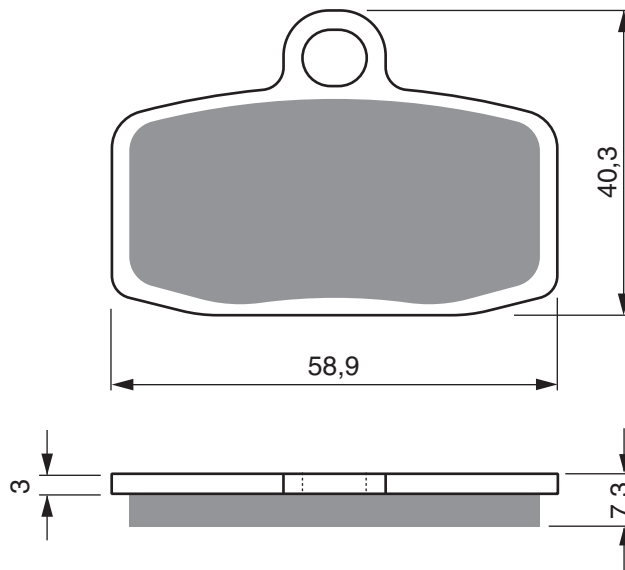

PART NUMBER

307

AD

K1

K5

K5-LX

S3

**S33
RACING**

GAS GAS	TXT	125	/250/280/300 (For models with Formula front caliper/single pin fixing)	2012	2012	FL
HUSQVARNA	TC	85	(2T) (17"/14" wheels)	2014	2019	FL
HUSQVARNA	TC	85	(2T) (19"/16" wheels)	2014	2019	FL
KTM	E-SM		Freeride	2015	2017	FL
KTM	E-SX		Freeride	2015	2017	FL
KTM	E-XC		Freeride	2015	2017	FL
KTM	SX	85	(17"/14" wheels)	2011	2019	FL
KTM	SX	85	(19"/16" wheels)	2012	2019	FL
KTM		250	Freeride (2T)	2014	2015	FL
KTM		350	Freeride (4T)	2012	2015	FL
SHERCO	ST	80	2T (Formula caliper)	2013	2014	FL
SHERCO	ST	125	2T (Formula caliper)	2013	2014	FL
SHERCO	ST	250	2T (Formula caliper)	2013	2014	FL
SHERCO	ST	290	2T (Formula caliper)	2013	2014	FL
SHERCO	ST	290	Cabastany Replica (2T/Formula Caliper)	2012	2012	RR
SHERCO	ST	305	2T (Formula caliper)	2013	2014	FL

EQUIVALENTS OEM

470 13 030 000	BT 6000063012	4252