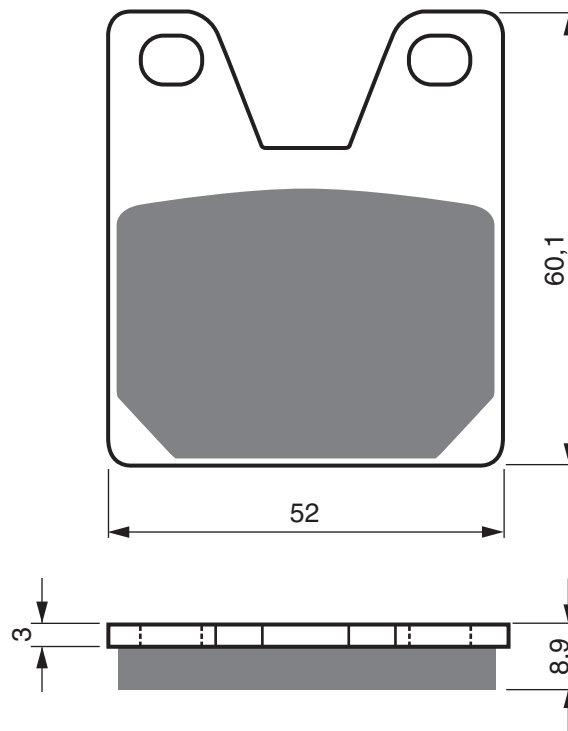

PART NUMBER

169

AD

S3

S33
RACING

GP5

GP6

GP7

YAMAHA	YZF	750	R7 „0W02“ (Road version)	1999	2000	RL
YAMAHA	YZF	1 000	R1	1998	2000	RR
YAMAHA	XJR	1 300	5EA9/5EAG (298mm front disc)	2000	2000	RR

EQUIVALENTS OEM

4XV W0046 00	4XV W0046 10	5EA W0046 50	5FL W0046 50

Disc Brake Pads