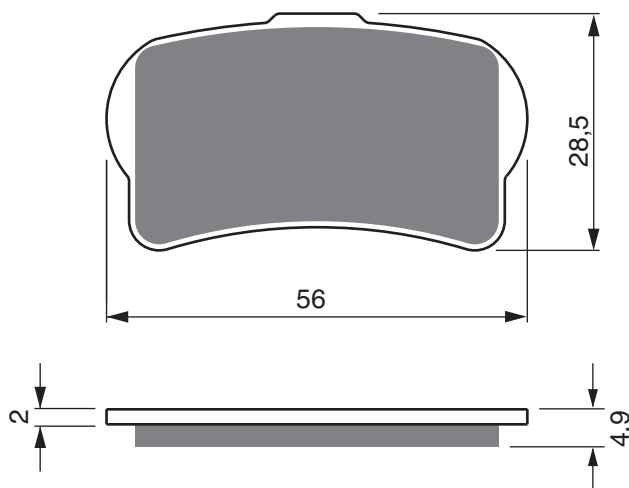

PART NUMBER

325

AD

K5

S3

**S33
RACING**

GAS GAS	TXT	125	Racing (2T Monobloc Caliper)	2014	2019	FL
GAS GAS	TXT	125	Replica Factory (2T Monobloc Caliper)	2013	2014	FL
GAS GAS	TXT	250	Racing (2T Monobloc Caliper)	2014	2019	FL
GAS GAS	TXT	250	Replica Factory (2T Monobloc Caliper)	2013	2014	FL
GAS GAS	TXT	280	Racing (2T Monobloc Caliper)	2014	2019	FL
GAS GAS	TXT	280	Replica Factory (2T Monobloc Caliper)	2013	2014	FL
GAS GAS	TXT	300	Racing (2T Monobloc Caliper)	2014	2019	FL
GAS GAS	TXT	300	Replica Factory (2T Monobloc Caliper)	2013	2014	FL
JOTAGAS	JT	125	for FRONT Braktec caliper	2014	2014	FL
JOTAGAS	JT	250	for FRONT Braktec caliper	2014	2014	FL
JOTAGAS	JT	280	for FRONT Braktec caliper	2014	2014	FL
JOTAGAS	JT	300	for FRONT Braktec caliper	2014	2014	FL
MONTESA		260	4 Ride Enduro (260cc/4T)	2016	2018	FL
MONTESA	4RT	260	Cota (Repsol Edition 2E/4E)	2014	2018	FL
MONTESA	RR	300	Cota (4T)	2016	2016	FL