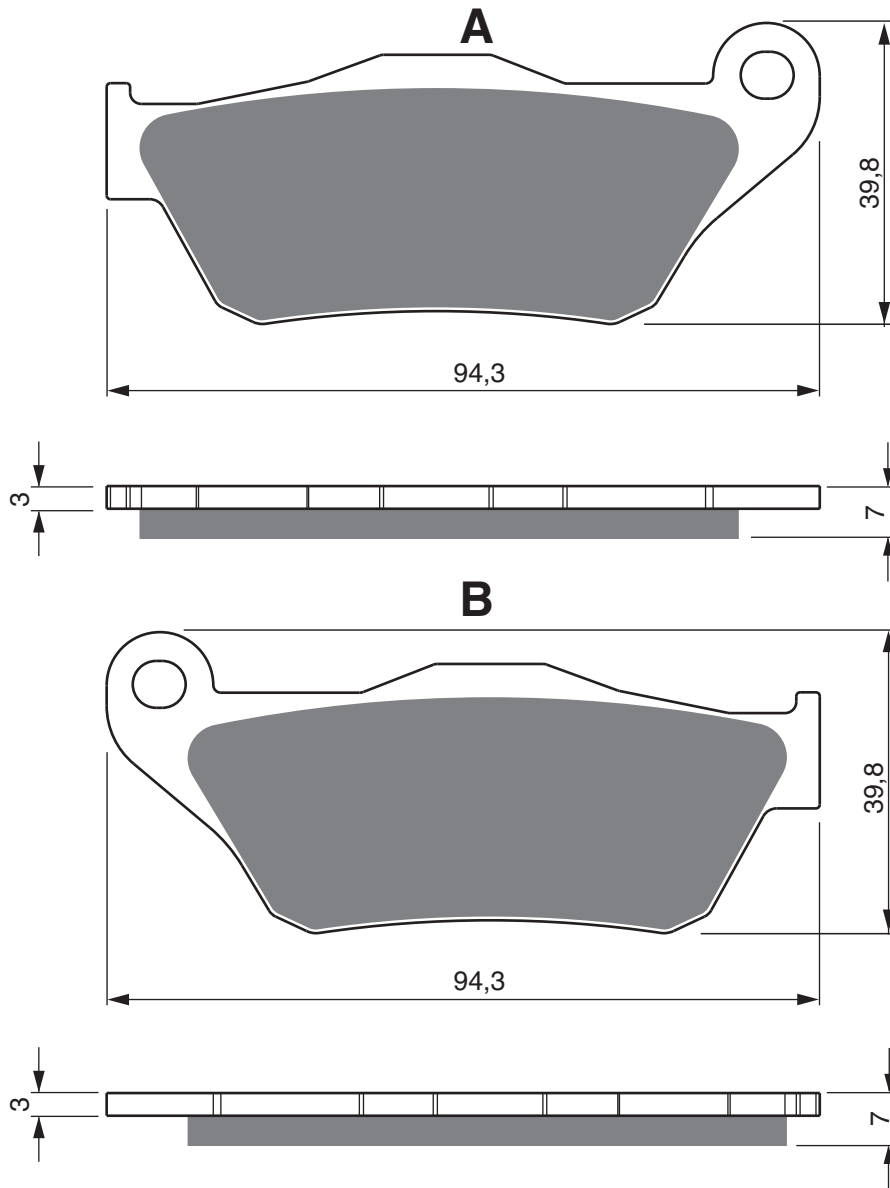

PART NUMBER

262

AD

S3

MBK	YP	125	Skycruiser	2006	2010	FL
YAMAHA	YP	125	R (X-Max)	2006	2009	FL
YAMAHA	XP	250	R-X-Max (1CO) (Brembo Front Caliper / Non ABS)	2005	2009	FL

EQUIVALENTS OEM

1B9 W0045 00