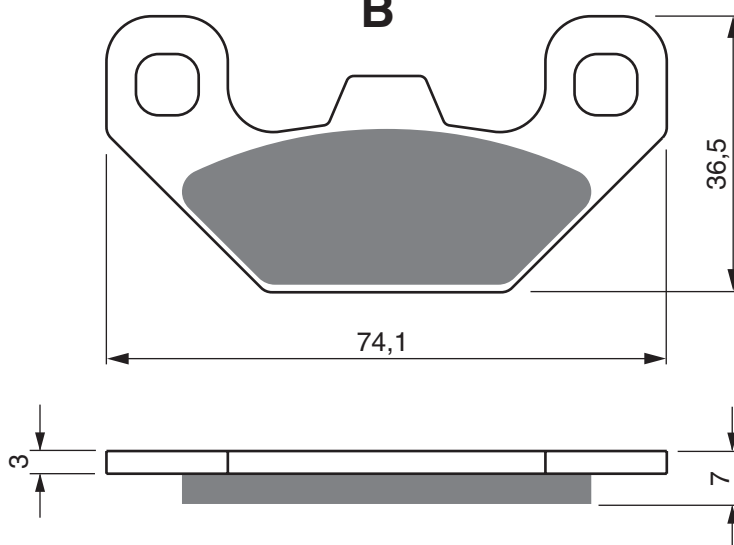

COBRA	CX	65	2013	2013	RR

Disc Brake Pads