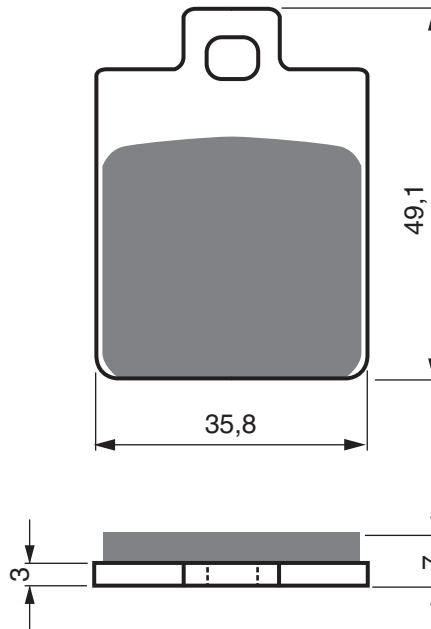

AD

S3

ADIVA SCOOTERS	AD1		125/150 (3 Wheel Type)	2014	2015	FL
ADIVA SCOOTERS	AD1		125/150 (3 Wheel Type)	2014	2015	RR
ADIVA SCOOTERS	AD3	300	(3 Wheel Type)	2014	2015	FL
BENELLI	X	150	Street	2012	2012	RR
CPI	GTR	50		2011	2012	FR
CPI	GTS	50		2002	2003	RR
CPI	GTS	125		2002	2003	RR
CPI	GTS	200		2002	2003	RR
DERBI	Sonar	50	2S (2T)	2010	2011	FL
DERBI	Sonar	125	4S (4T)	2010	2011	FL
DERBI	Sonar	150	(4T)	2009	2010	FL
GILERA		50	DD/SP Runner SP/Pujeret	1999	2004	RR
GILERA	DNA	50		2001	2006	RL
GILERA	Runner	50	PJ/SP	2006	2014	RR
GILERA	SKP	50		1999	2001	RR
GILERA	Stalker	50		1997	2006	RR
GILERA		125	Runner All models	1999	2004	RR
GILERA		180	Runner All models	1999	2004	RR
GILERA	Fuoco	500	LT (4V/4T)	2013	2015	FL
GILERA	Fuoco	500	LT (4V/4T)	2013	2015	FR
GILERA	Fuoco	500	RC/ie	2007	2013	FL
GILERA	Fuoco	500	RC/ie	2007	2013	FR
ITALJET	Formula	125	(4T/Single Cyl)	2014	2015	RR
KEEWAY	Cityblade	125		2013	2014	RR
KEEWAY	Cityblade	150		2013	2014	RR
KREIDLER	RS	50	Galactica 3.0 (50cc/2T/A-C)	2014	2015	RR
PEUGEOT	New Tweet Evo	50	(4T/Rear disc model)	2014	2015	RR
PEUGEOT	Speedfight	50	1/2 (L/C)	1997	2008	RR
PEUGEOT	Tweet	50	RS (4T/ Rear Disc Model)	2010	2013	RR
PEUGEOT	Belville	125	Allure	2018	2019	RR
PEUGEOT	Belville	125	RS	2018	2019	RR
PEUGEOT	Citystar	125	i (LC)	2013	2019	RR
PEUGEOT	Tweet	125	RS (4T/Rear Disc Model)	2010	2012	RR
PEUGEOT	Citystar	150	(AC/Carb)	2011	2015	RR
PEUGEOT	Citystar	150	i (LC)	2013	2015	RR
PEUGEOT	Citystar One	150		2013	2014	RR
PEUGEOT	New Tweet Evo	150	(4T)	2014	2018	RR
PEUGEOT	New Tweet Evo RS	150	(4T)	2014	2018	RR
PEUGEOT	Tweet	150	(4T)	2010	2019	RR
PEUGEOT	Tweet	150	(4T/Rear Drum Model)	2010	2012	RR
PEUGEOT	Tweet	150	RS (4T/Rear Disc Model)	2010	2019	RR
PEUGEOT	Belville	200	Allure	2018	2019	RR
PEUGEOT	Belville	200	RS	2018	2019	RR
PEUGEOT	Citystar	200	i	2012	2018	RR