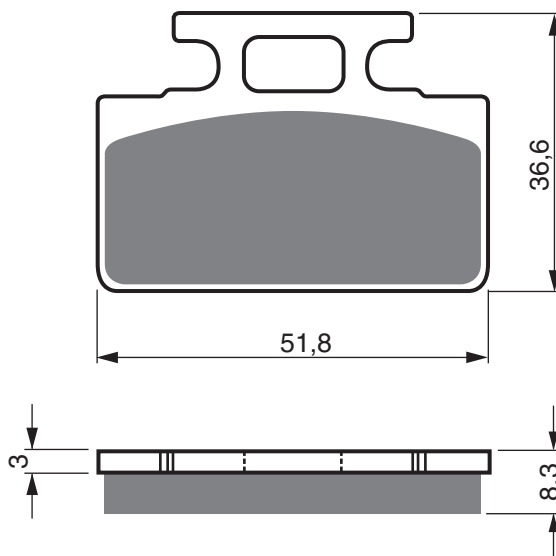

AD

K5-LX

S3

**S33
RACING**

GO CCIA (ELEC SCOOTERSTRIC			Sunday	2012	2015	FL
HONDA	RS	125		1988	2007	RR
HONDA	NSF	250	R	2012	2013	RR
HONDA	RS	250	R	1988	2007	RL
HONLEY		125	Oliver	2015	2016	FL
MORIWAKI	MD	250	H/S	2008	2013	RR
SYM	Cinderella			1999	2000	FL
SYM	E		W00 Electrico	2011	2011	FL
SYM	DD	50	(2T)	2002	2012	FL
SYM	Mio	50		2005	2015	FL
SYM	Tonik	50	(4T)	2011	2015	FL
SYM	Cinderella	100		1999	2000	FL
SYM	Mio	100		2005	2015	FL
SYM		110	E-Symmetry	2012	2013	FL
SYM		110	E-Virid (Electric) Deluxe	2012	2015	FL
SYM	Tonik	110	(4T)	2011	2013	FL
SYM	Tonik	125	(4T)	2011	2014	FL

EQUIVALENTS OEM

43105 NF5 611	43105 NF5 612	45105 GH9 710	45105 GM9 741	45105 GM9 742	45105 GM9 743	45105 GM9 743A