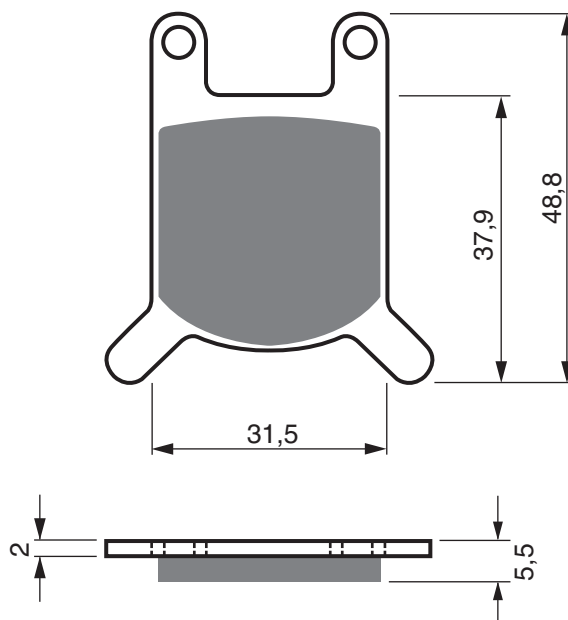

PART NUMBER

159

AD

S3

CASAL	All Disc Models					FL
CIMATTI			Gringo	1985	1985	FL
FANTIC		50	Strada Super SIX	1973	1973	FL
HERCULES			Diff. Older models with Disc Brake			FL
HERCULES	KX-5					FL
HERCULES		50	Ultra, RS Ultra			FL
HERCULES		80	Ultra AC			FL
HERCULES		80	Ultra AC Chopper			FL
HERCULES		80	Ultra Chopper			FL
HERCULES		80	Ultra, F Ultra, RS Ultra			FL
HERCULES		80	XE 9			FL
HOREX		80	Rebell N			FL
HOREX		80	Rebell T	1986	1986	FL
HOREX		80	Sport L	1986	1986	FL
MALAGUTI			Ronco RCW	1983	1983	FL
MALAGUTI	Chopper		25/40	1982	1982	FL
MALAGUTI	V4		Olympique	1982	1982	FL
MALAGUTI		50	Fifty HF	1982	1982	FL
MALAGUTI		50	Watercooled	1982	1982	FL
MALAGUTI	XL	50	Sport	1982	1982	FL
MALAGUTI	Chopper	80		1982	1982	FL
MALANCA		125	/ST 54/GT 5			FL
PUCH	M	50	SDP Cast Wheel / Grand Prix Supreme	1975	1977	FL
PUCH	M	50	SDP Spoke Wheel / Grand Prix Special	1975	1977	FL

EQUIVALENTS OEM

359 1 40 280 0

359 1 40 283 1

Disc Brake Pads