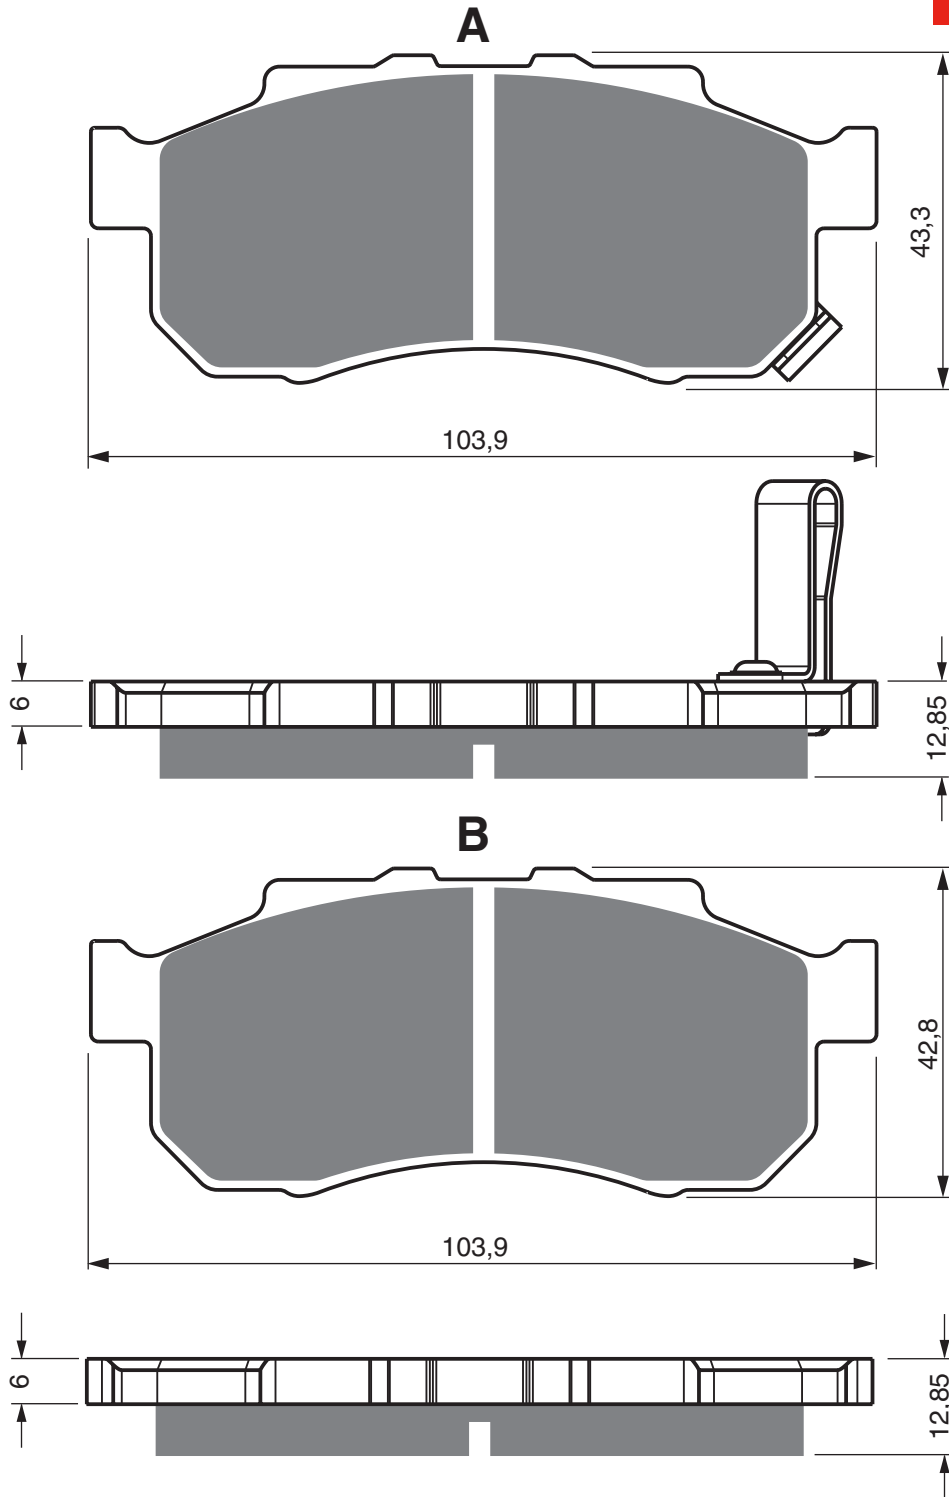

PART NUMBER

339

AD

K1

K5

S3

S33
RACING

HONDA	MUV	700	-9 Big Red Side x Side	2009	2009	FL

EQUIVALENTS OEM

06451 HL1 A01

Disc Brake Pads