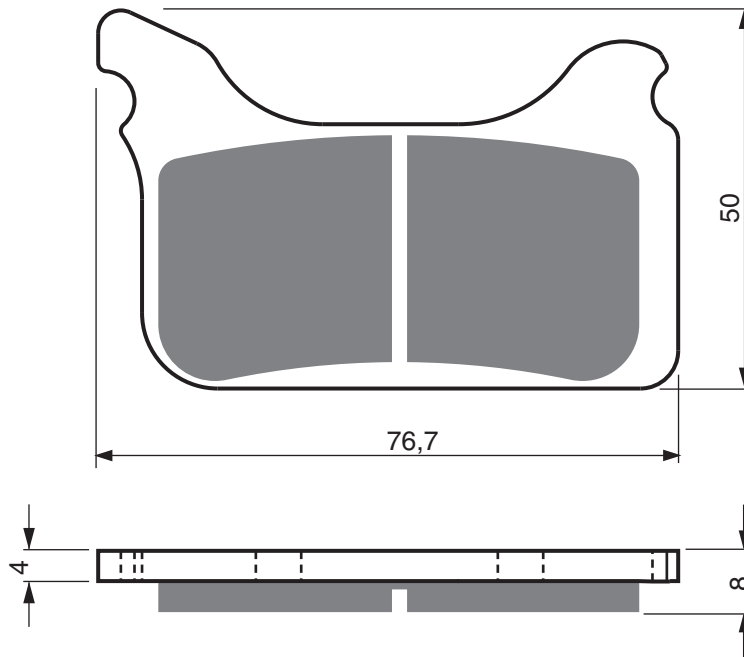

PART NUMBER

231

AD

S3

**S33
RACING**

GP5

GP6

GP7