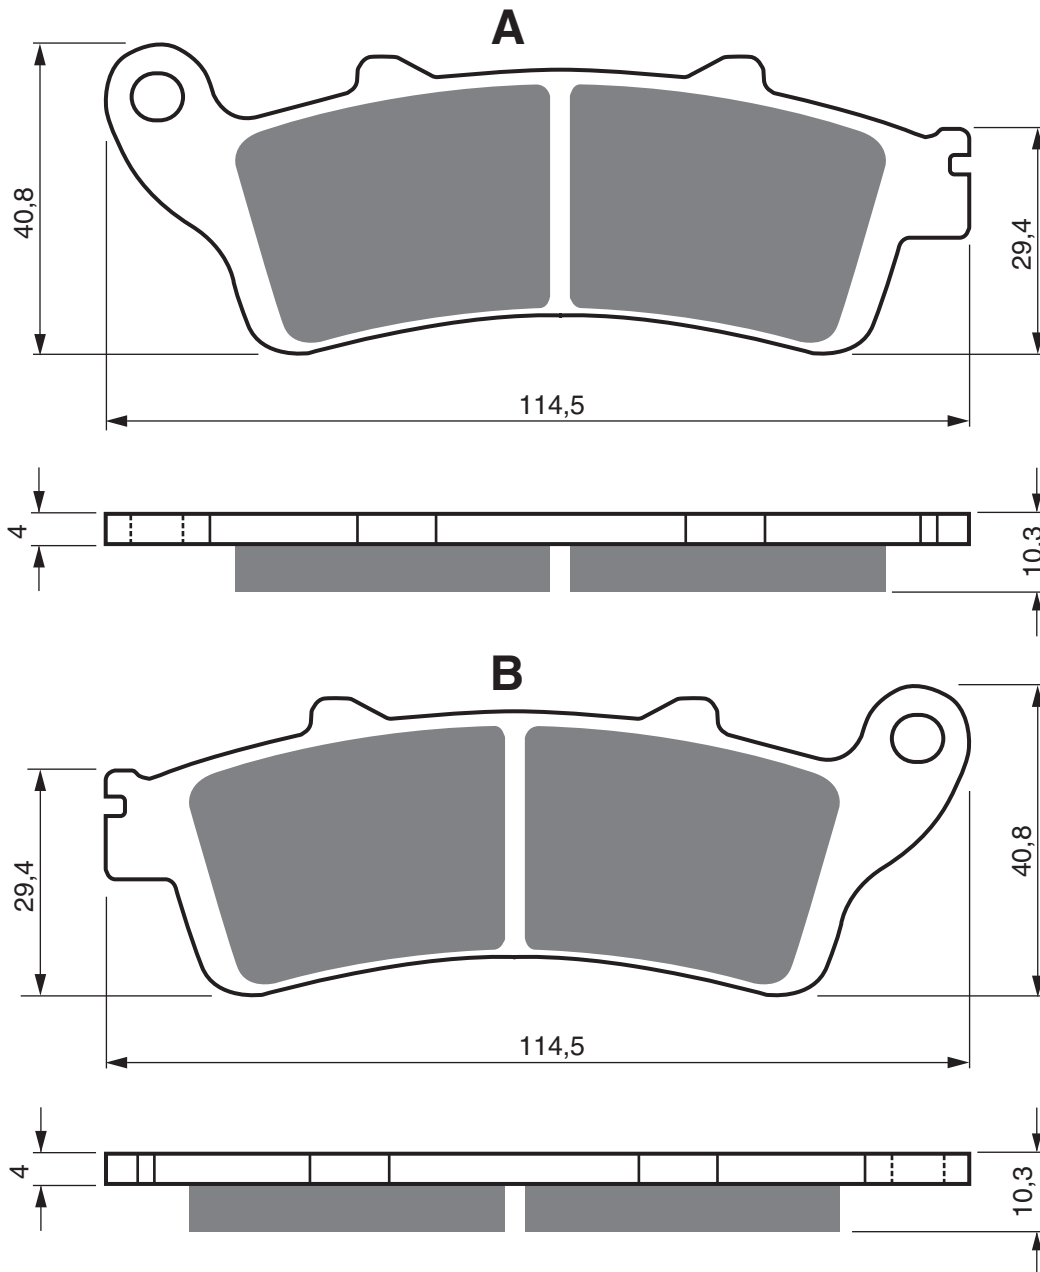

PART NUMBER

327

AD

S3

**S33
RACING**

HONDA	VT	1 300	CTA Interstate	2015	2015	RR
HONDA		1 800	Goldwing F6B „Bagger“ (GLF6BA)	2013	2017	RR
HONDA		1 800	Goldwing F6C (4 Piston Caliper) (GLF6CAE)	2014	2017	RR
HONDA	GL	1 800	6/7/8/9/A/C/D/E/F/G/H Goldwing	2006	2018	RR
HONDA	GL	1 800	Goldwing A1-A5	2002	2009	RL

EQUIVALENTS OEM

06435 MCA 006

06435 MCA 016