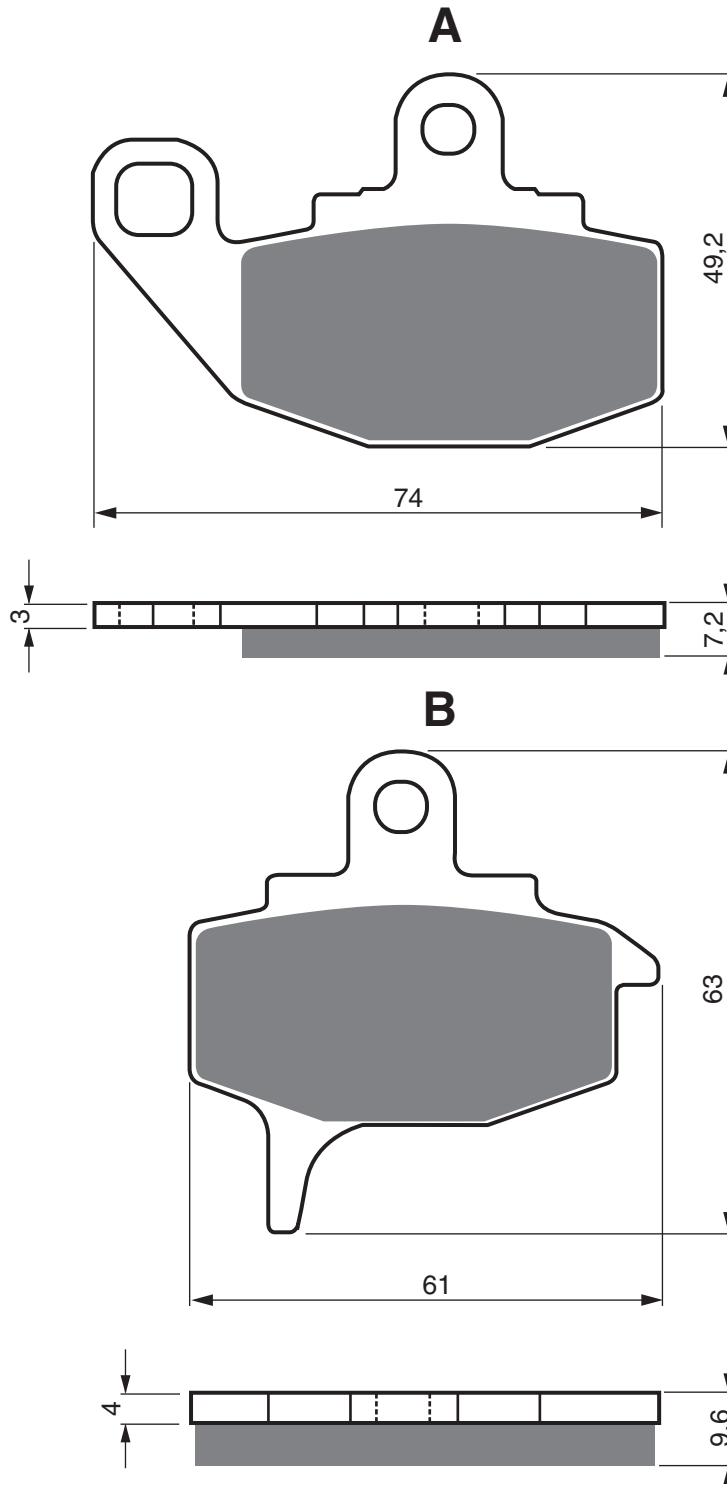

PART NUMBER

035

AD   **K1**   **K5**   **S3**

KAWASAKI	KX	125	E2/F1	1987	1988	FL
KAWASAKI	KX	250	E1/F1	1987	1988	FL
KAWASAKI	KX	500	C1/D1	1987	1988	FL
KAWASAKI	KL	650	A1-A03	1987	1989	FL

EQUIVALENTS OEM

43082 1072   43082 1078