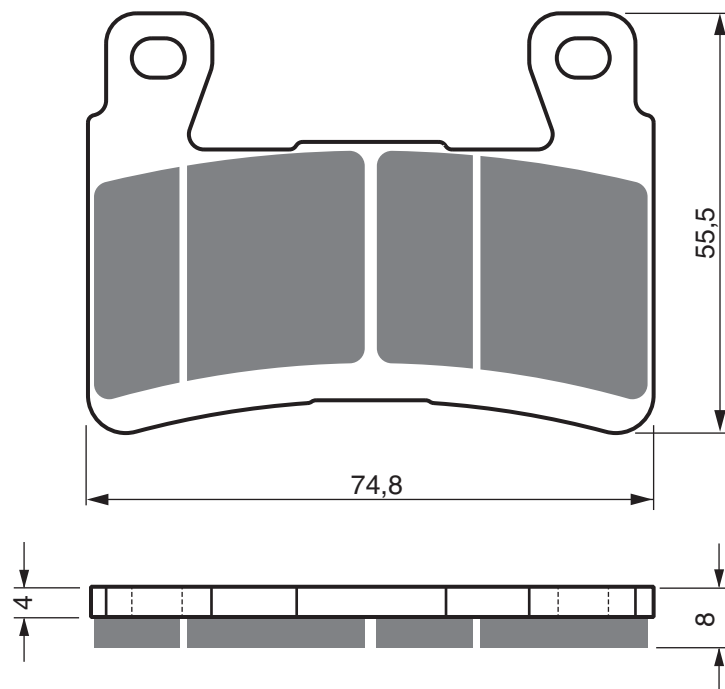

- **AD**
- **S3**
- **S33
  RACING**
- **GP5**
- **GP6**
- **GP7**

PART NUMBER

324

KAWASAKI	ZX-6R	636	30th Anniversary Edition (ZX 636 EFFA / Non ABS / 636cc)	2015	2015	FL
KAWASAKI	ZX-6R	636	30th Anniversary Edition (ZX 636 EFFA / Non ABS / 636cc)	2015	2015	FR
KAWASAKI	ZX-6R	636	30th Anniversary Edition (ZX 636 FFFA/ABS)/(ZX 636 EFFA/ Non ABS)	2015	2015	FL
KAWASAKI	ZX-6R	636	30th Anniversary Edition (ZX 636 FFFA/ABS)/(ZX 636 EFFA/ Non ABS)	2015	2015	FR
KAWASAKI	ZX-6R	636	Ninja ZX 636 EDF/EEF/EFF/EGF/EHF/EJF (Non ABS /636 cc)	2013	2019	FL
KAWASAKI	ZX-6R	636	Ninja ZX 636 EDF/EEF/EFF/EGF/EHF/EJF (Non ABS /636 cc)	2013	2019	FR

KAWASAKI	ZX-6R	636	Ninja ZX 636 EGFA/EHFA/EJFA (Non ABS/KRT Edition - 636cc)	2016	2019	FL
KAWASAKI	ZX-6R	636	Ninja ZX 636 EGFA/EHFA/EJFA (Non ABS/KRT Edition - 636cc)	2016	2019	FR
KAWASAKI	ZX-6R	636	Ninja ZX FDF/FEF/FFF/FGF/FHF/FJF (ABS Model / 636 cc)	2013	2019	FL
KAWASAKI	ZX-6R	636	Ninja ZX FDF/FEF/FFF/FGF/FHF/FJF (ABS Model / 636 cc)	2013	2019	FR
KAWASAKI	ZX-6R	636	Ninja ZX FGFA/FHFA/FJFA (ABS/ KRT Edition - 636cc)	2016	2019	FL
KAWASAKI	ZX-6R	636	Ninja ZX FGFA/FHFA/FJFA (ABS/ KRT Edition - 636cc)	2016	2019	FR