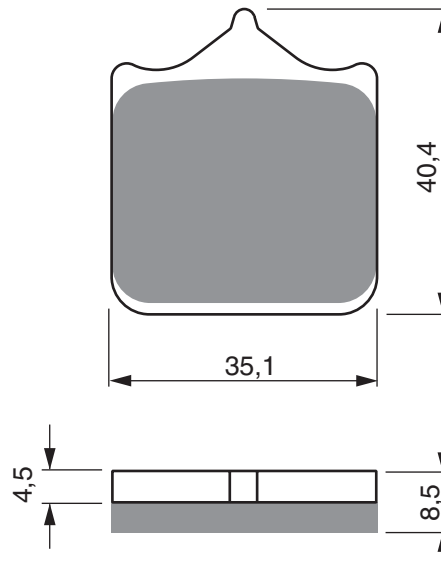

PART NUMBER

304

AD

S3

**S33
RACING**

GP5

GP6

GP7

ATTENTION:

For BMW S1000RR always use GOLDfren brake 304 with 4,5 mm thick baking plate.

Never use GOLDfren brake 177 with backing plate 3.00 mm thick.

1 set = 4 pcs

BMW	S	1 000	R Naked (K47)	2014	2018	FL
BMW	S	1 000	R Naked (K47)	2014	2018	FR
BMW	S	1 000	R/RR (Models Fitted with Forged Race Wheels - 7 Spoke Type)	2010	2018	FL
BMW	S	1 000	R/RR (Models Fitted with Forged Race Wheels - 7 Spoke Type)	2010	2018	FR
BMW	S	1 000	RR (K46) (Disc Has fixed bobbins)	2010	2014	FL
BMW	S	1 000	RR (K46) (Disc Has fixed bobbins)	2010	2014	FR
BMW	S	1 000	RR (K46) (Disc has Fixed Bobbins)	2015	2018	FL
BMW	S	1 000	RR (K46) (Disc has Fixed Bobbins)	2015	2018	FR
TRIUMPH	Speed Triple	1 050	(ABS) - From VIN461332	2009	2016	FL
TRIUMPH	Speed Triple	1 050	(ABS) - From VIN461332	2009	2016	FR
TRIUMPH	Speed Triple	1 050	(Non ABS) - From VIN 461332	2011	2016	FL
TRIUMPH	Speed Triple	1 050	(Non ABS) - From VIN 461332	2011	2016	FR

EQUIVALENTS OEM

34 11 7 714 800