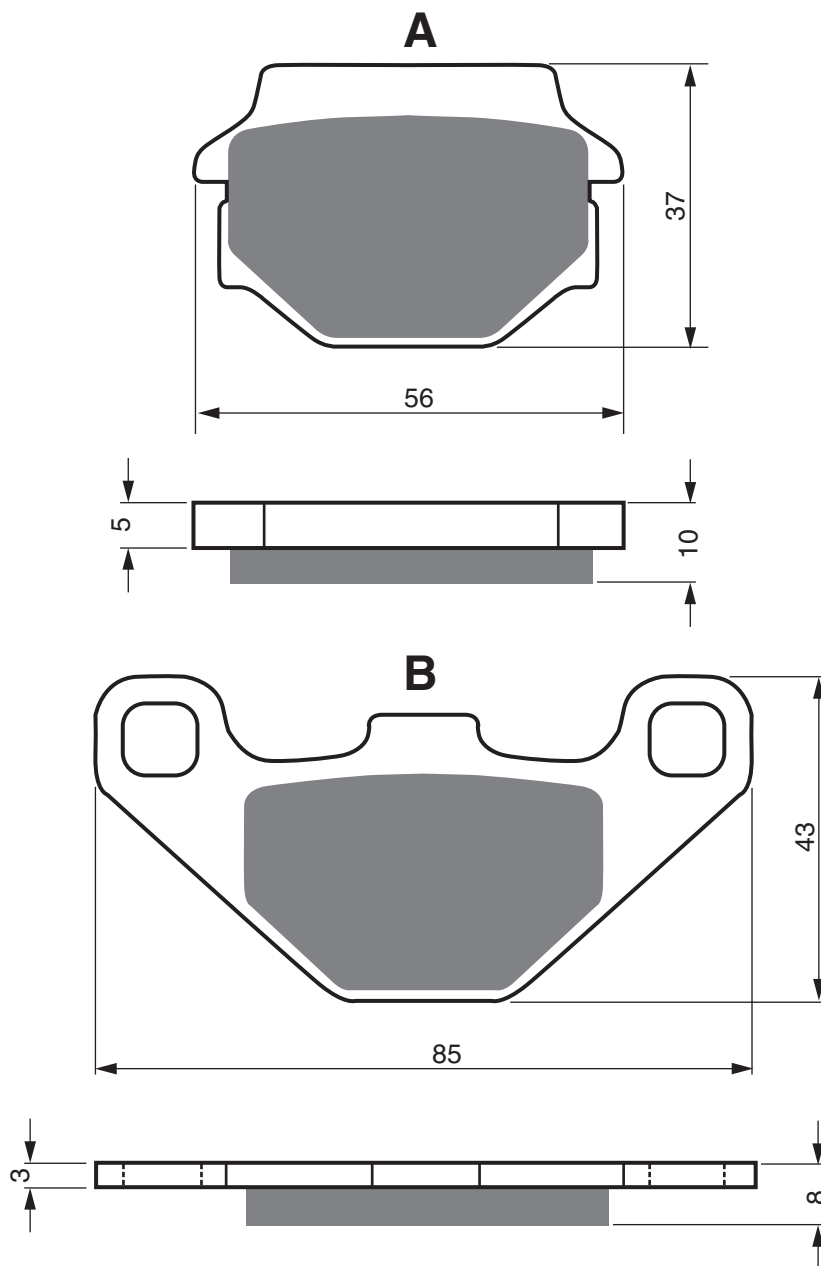

PART NUMBER

005

AD

K1

K5

K5-LX

S3

S33
RACING

AEON		125	MY			RR
AEON	Cobra	220	(Quad)	2006	2011	RR
AEON		300	Cube (Side x Side)	2011	2011	RR
AEON	Cobra	300	S	2012	2015	RR
AEON	Overland	300	(AT20) (Quad)	2006	2007	RR
AEON		350	Cube (Side x Side)	2013	2015	RR
AEON	Cobra	350	(Quad)	2010	2011	RR
AEON	Cobra	400	(Quad)	2010	2015	RR
AEON	Cobra	400	Supermoto (Quad)	2013	2015	RR
AEON	Overland	600	(Quad)	2010	2011	RR
ALFER	AR	250		1993	1993	RR
APACHE	F	100				RR
APACHE	ZX	100				RR
APACHE	RLX	250	S/SX (Mk1) Rear disc model			FL
APACHE	RLX	250	S/SX (Mk1) Rear disc model			FR
APACHE	RLX	320	S			FL
APACHE	RLX	320	S			FR

APACHE	RLX	320	S			RR
APACHE	RLX	320	Utility			FL
APACHE	RLX	320	Utility			FR
APACHE	RLX	320	Utility			RR
APACHE	RLX	450	S			FL
APACHE	RLX	450	S			FR
APACHE	RLX	450	S			RR
APRILIA	RX	125	(Brembo Front & Grimeca Rear Caliper)	2008	2012	RR
APRILIA	SX	125		2008	2013	RR
CF MOTO	CF	800	UUA U- Force (Side x Side)	2014	2016	RR
DERBI	DXR	200		2004	2007	RR
DERBI	DXR	250		2004	2007	RR
DINLI	DL	450	RS (DL901)	2006	2009	FL
DINLI	DL	450	RS (DL901)	2006	2009	FR
DINLI	DL	450	RS (DL901)	2006	2009	RR
EXPLORER		450	Trasher	2008	2009	FL
EXPLORER		450	Trasher	2008	2009	FR

Disc Brake Pads