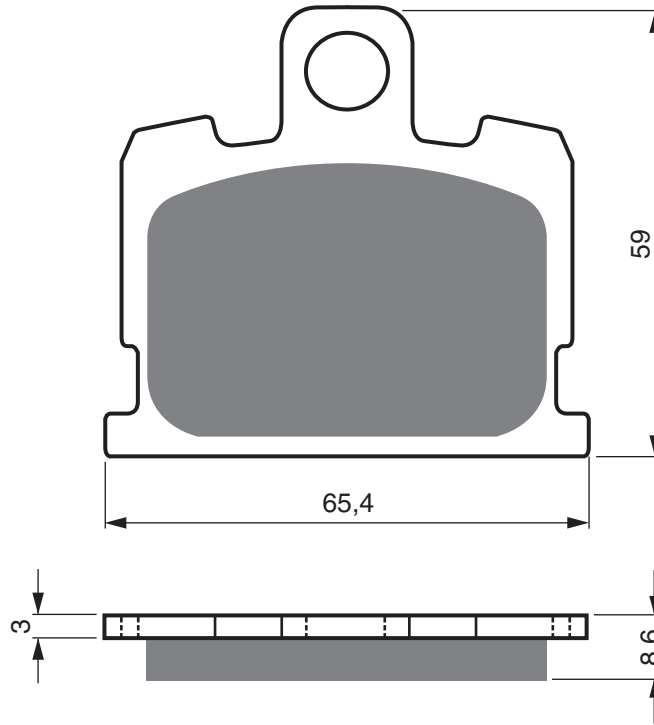

PART NUMBER

151

AD

S3

YAMAHA	RD	50	MX/RD 50	1981	1987	FL
YAMAHA	RD	80	(Air Cooled)	1982	1982	FL
YAMAHA	RD	250		1980	1983	FL
YAMAHA	RZ	250	(4L3)			FL
YAMAHA	RD	350	LX	1981	1982	FL
YAMAHA	RD	350	LX	1981	1982	FR
YAMAHA	XJ	550		1981	1984	FL
YAMAHA	XJ	550		1981	1984	FR
YAMAHA	XJ	550	H/J/K Maxim	1981	1983	FL
YAMAHA	XJ	550	RH/RJ/RK Seca	1981	1983	FL
YAMAHA	XJ	750		1982	1984	FL
YAMAHA	XJ	750		1982	1984	FR
YAMAHA	XJ	750	RF/RJ/RK Seca	1981	1983	FL
YAMAHA	XJ	750	RF/RJ/RK Seca	1981	1983	FR
YAMAHA	XS	1 100	S	1981	1981	FL
YAMAHA	XS	1 100	S	1981	1981	FR

EQUIVALENTS OEM

23W W0045 01	23W W0045 10	4L3 W0045 00	4L3 W0045 10	4W1 W0045 00	4W1 W0045 10	4W1 W0045 20
4W1 W0045 30