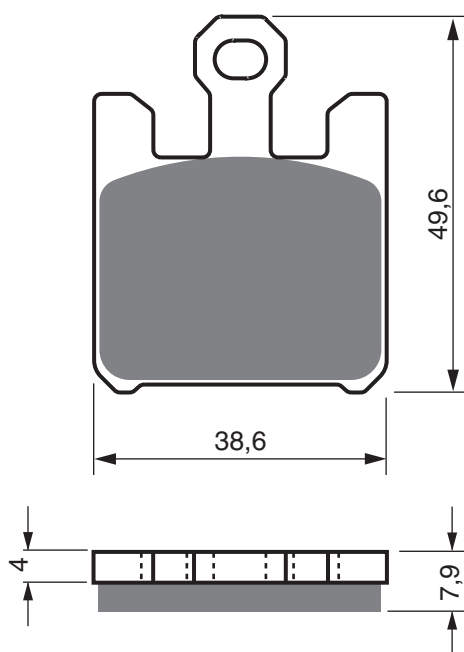

PART NUMBER

200

AD

S3

**S33
RACING**

GP5

GP6

GP7

1 set = 4 pcs

KAWASAKI	ZX-6RR	600	(ZX 600 K1/M1/N1/N6F)	2003	2006	FL
KAWASAKI	ZX-6RR	600	(ZX 600 K1/M1/N1/N6F)	2003	2006	FR
KAWASAKI	ZX-6R	636	(ZX 636 B1/B2)	2003	2004	FL
KAWASAKI	ZX-6R	636	(ZX 636 B1/B2)	2003	2004	FR
KAWASAKI	ZX-6R	636	(ZX 636 C1/C6F)	2005	2006	FL
KAWASAKI	ZX-6R	636	(ZX 636 C1/C6F)	2005	2006	FR
KAWASAKI	ZX-10R	1 000	(ZX 1000 C1/C2/D6F/D7F)	2004	2007	FL
KAWASAKI	ZX-10R	1 000	(ZX 1000 C1/C2/D6F/D7F)	2004	2007	FR
KAWASAKI	ZX	1 200	(ZX 1200 B3/B4/B6F)	2004	2006	FL
KAWASAKI	ZX	1 200	(ZX 1200 B3/B4/B6F)	2004	2006	FR
KAWASAKI	VN	1 600	B2H/B6F/B7F (Mean Streak)	2005	2008	FL
KAWASAKI	VN	1 600	B2H/B6F/B7F (Mean Streak)	2005	2008	FR
SUZUKI	GSX-R	1 000	K3	2003	2003	FL
SUZUKI	GSX-R	1 000	K3	2003	2003	FR
SUZUKI	M	1 600	(VZ 1600 K5 Intruder)	2005	2005	FL
SUZUKI	M	1 600	(VZ 1600 K5 Intruder)	2005	2005	FR
SUZUKI	VZ	1 600	K5	2005	2005	FL
SUZUKI	VZ	1 600	K5	2005	2005	FR

EQUIVALENTS OEM

59100 18851	43082 1293	43082 0018	43082 0019	43082 0021	43082 0031	43082 0037
43058 0058	43082 0030	43082 0032				

Disc Brake Pads