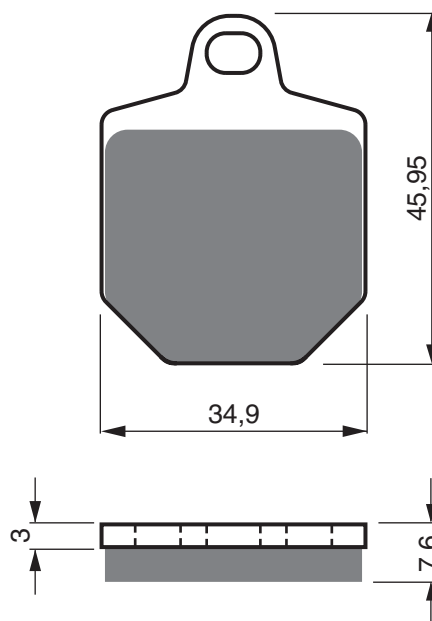

PART NUMBER

238

AD

S3

S33
RACING

GP5

GP6

GP7

1 set = 4 pcs

HM	CRM	125	R Supermoto	2007	2007	FL
HM	CRM	250	X Supermoto	2007	2007	FL
HM	CRM	450	R/X Supermoto	2007	2009	FL
HM	CRM-F	490	X Supermoto	2007	2007	FL
HM	CRM-F	500	X	2011	2011	FL
HUSABERG	FS	570	Supermoto	2010	2011	FL
KTM	SMR	450	(Magura Caliper)	2007	2013	FL
KTM	SMR	560		2007	2007	FL
MAGURA			4 Piston Radial Supermoto Caliper			FL

EQUIVALENTS OEM

0722189

072223

594 13 030 000

SM 27300