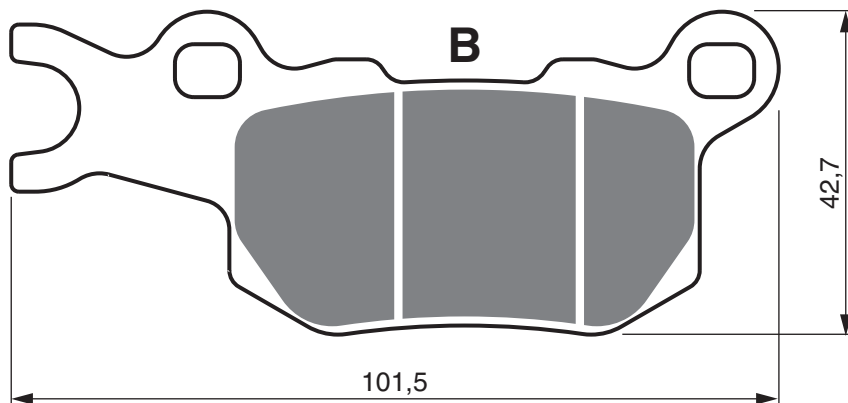

PART NUMBER

375

AD

K1

K5

S3

S33
RACING

CAN-AM		799	Defender	2016	2016	RR
CAN-AM		799	Defender DPS	2016	2016	RR
CAN-AM		799	Defender XT	2016	2016	RR
CAN-AM		799	Defender XT Cab	2016	2016	RR
CAN-AM		976	Defender	2016	2016	RR
CAN-AM		976	Defender DPS	2016	2016	RR
CAN-AM		976	Defender XT	2016	2016	RR
CAN-AM		976	Defender XT Cab	2016	2016	RR

EQUIVALENTS OEM

715 900 382

Disc Brake Pads