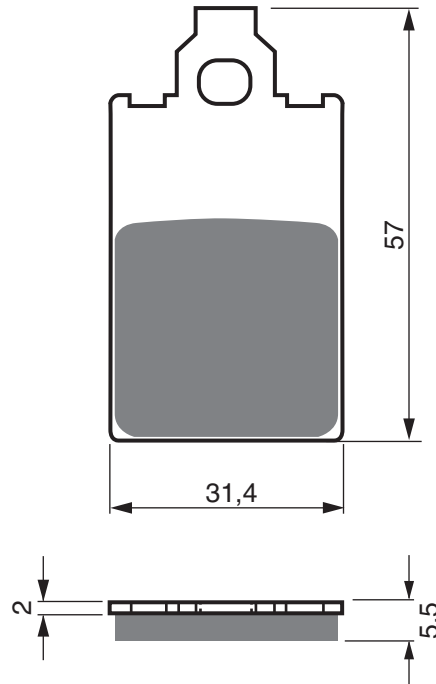

PART NUMBER

115

AD

S3

ACCOSSATO	CE	50	/80/KR 80	1987	1987	RR
ACCOSSATO	Enduro Codice	50		1989	1989	RR
APRILIA		50	Classic	1992	2001	FL
APRILIA	AF1	50	Futura	1990	1992	FL
APRILIA	Europa	50		1990	1992	FL
BETA	Tempo			1998	1998	FL
BETA	TR		34	1986	1988	RR
BETA	TR 34			1986	1988	RL
BETA		50	Tempo (16" wheels)	1994	1997	FL
BETA	TR	125	34	1986	1986	RR
CAGIVA	W4	50		1991	1995	FL
FANTIC		50	50.1 Oasis	1986	1986	FL
FANTIC		50	50.1 Oasis KS / Rally	1987	1987	FL
FANTIC		50	Fast			FL
FANTIC		50	Oasis E.S.	1987	1987	FL
GARELLI		50	Sahel	1991	1991	FL
GARELLI		80	Sahel	1991	1991	FL

MALAGUTI		50	Centro Base			FL
MALAGUTI		50	Centro SL/SL Cat	1994	2000	FL
MALAGUTI		50	Yesterday	1998	2003	FL
MALAGUTI	CR-1	50	Crosser	1995	1998	FL
MALAGUTI	F-12	50	Phantom	1994	2003	FL
MALAGUTI	F-15	50	Firefox	1996	2000	FL
MALAGUTI	MLX	50	Enduro	1987	1987	FL
PEUGEOT	SV	100	L	1997	1998	FL
PIAGGIO VESPA		50	Free (Disc Model)	1995	2000	FL
PIAGGIO VESPA		50	Free - Delivery	2000	2001	FL
TOMOS			Streetmate R			FL
TOMOS		50	Revival/Revival TS	2003	2004	FL
TOMOS		50	Streetmate	2003	2005	FL
YAMAHA	DR	50	R-L (SM-5VB1/VG55BK)	2002	2003	FL
YAMAHA	DT	50	R	1997	2001	FL

EQUIVALENTS OEM

119 363 00	5BK F5811 00	8213145	498840	119468000	119419000	752817
2525250000	8213145	07010R