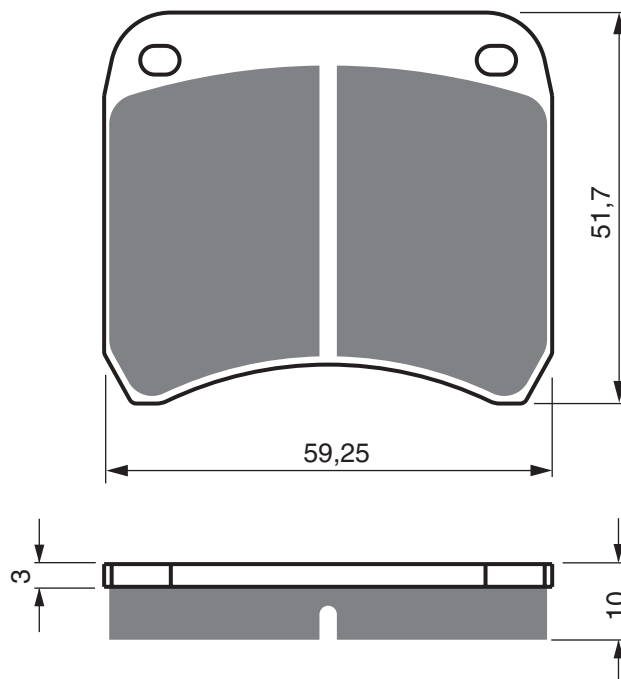

PART NUMBER

365

AD

S3

Disc Brake Pads

A.P.LOCKHEED			2 Piston/2 Pin (CP2195/CP2696-38EO)			FL
A.P.LOCKHEED			22-033 (2 Piston HD)			FL
A.P.LOCKHEED			220-30 (2 Piston rear)			FL
DUCATI		750	Sport	1974	1974	FL
TRIUMPH	T	140	D Bonneville (Lester Alloy Wheels)	1979	1981	FL
TRIUMPH	T	140	D Bonneville (Lester Alloy Wheels)	1979	1981	RR
TRIUMPH	T	140	E Bonneville	1978	1983	FL
TRIUMPH	T	140	E Bonneville	1978	1983	RR
TRIUMPH	T	140	E/ES (750cc) (Executive/Alloy Wheels)	1981	1983	FL
TRIUMPH	T	140	E/ES (750cc) (Executive/Alloy Wheels)	1981	1983	RR
TRIUMPH	T	140	ES (750cc) (Electric Start)	1980	1981	FL
TRIUMPH	T	140	ES (750cc) (Electric Start)	1980	1981	RR

TRIUMPH	T	140	Silver Jubilee Bonneville	1977	1977	FL
TRIUMPH	T	140	Silver Jubilee Bonneville	1977	1977	RR
TRIUMPH	T	140	V Bonneville 5 Speed Gearbox/Drum rear brake	1973	1974	FL
TRIUMPH	T	140	V Bonneville Disc All Round/5 Speed Gearbox	1975	1978	FL
TRIUMPH	T	140	V Bonneville Disc All Round/5 Speed Gearbox	1975	1978	RR
TRIUMPH	T	150	V (Trident 3 cyl)	1973	1974	FL
TRIUMPH	T	150	V (Trident 3 cyl)	1973	1974	RR
TRIUMPH	T	160	V (Trident 3 cyl)	1975	1975	FL
TRIUMPH	T	160	V (Trident 3 cyl)	1975	1975	RR
TRIUMPH	TSS	750	(8 valve)	1983	1983	FL
TRIUMPH	TSS	750	(8 valve)	1983	1983	RR
TRIUMPH	TSX	750		1983	1983	FL
TRIUMPH	TSX	750		1983	1983	RR

EQUIVALENTS OEM

4 741 537