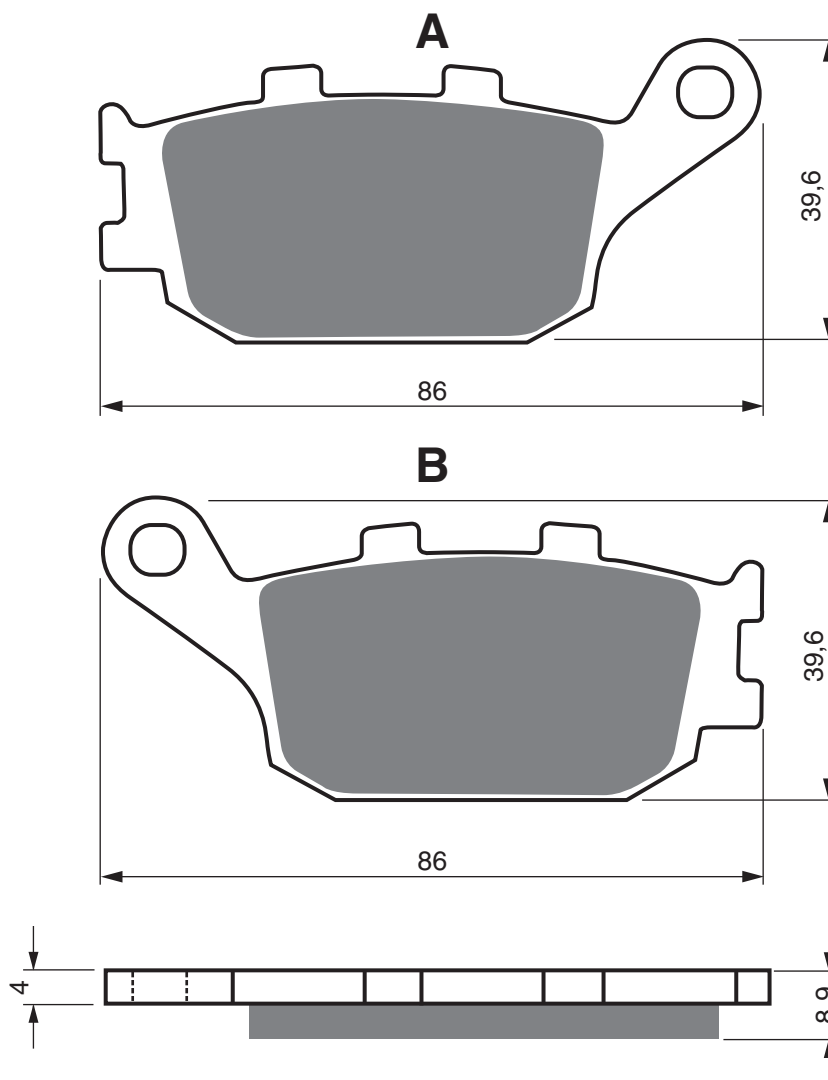

PART NUMBER

021

AD

S3

**S33
RACING**

HONDA	CBF		S8/S9 (Non ABS)	2008	2009	RR
HONDA	CB	400	SF4/S/S5 (NC39)	2004	2005	RR
HONDA	VRX	400	T(NC33)	1996	1996	RR
HONDA	CB	500	A4/A5/A6/A7	2004	2007	RR
HONDA	CBF	500	4 (Non ABS Model)	2004	2004	RR
HONDA	CB	600	FA7/FA8/FA9/FAA/FAB Hornet	2007	2012	RR
HONDA	CB	600	FW/FX Hornet	1998	1999	RL
HONDA	CB	600	FY/F2-Y/F1/F21/F2/F22/F3/F4/F5/F6 Hornet	2000	2006	RR
HONDA	CBF	600	N8/N9 (Non ABS)	2008	2009	RR
HONDA	CBF	600	NA4/NA5/NA6 (ABS Model)	2004	2006	RR
HONDA	CBF	600	NA8/NA9/NAA (ABS)	2008	2011	RR
HONDA	CBF	600	S4/S5/S6 (Non ABS)	2004	2005	RR
HONDA	CBF	600	SA4/SA5/SA6 (ABS)	2004	2006	RR
HONDA	CBF	600	SA8/SA9/SAA (ABS/Non ABS)	2008	2012	RR
HONDA	CBR	600	F1/F2/CBR 600 FS1/FS2 „Sport“	2001	2002	RR
HONDA	CBR	600	F3/F4/F5/F6	2003	2006	RR
HONDA	CBR	600	FAB/FAC (ABS)	2011	2013	RR
HONDA	CBR	600	FM/FN/FP/FR	1991	1994	RL
HONDA	CBR	600	FS/FT/FV/FW	1995	1998	RR
HONDA	CBR	600	F3/FY	1999	2000	RL
HONDA	CBR	600	RR3/RR4	2003	2004	RR
HONDA	CBR	600	RR5/RR6	2005	2006	RR
HONDA	NC	700	Integra Scooter DC	2012	2014	RR
HONDA	NC	700	SA (ABS)	2012	2013	RR
HONDA	NC	700	SD (ABS/DCT)	2012	2014	RR
HONDA	NC	700	XA (ABS)	2012	2013	RR

HONDA	NC	700	XD (ABS/DCT)	2012	2014	RR
HONDA	XL	700	VA8/VA9/VAA Transalp (3 Piston Front Caliper/ ABS Front & Rear wheels)	2008	2011	RR
HONDA	CB	750	F2N/F2R/F2S/F2T/F2V/F2W/F2X/F2Y/F21 CB Seven Fifty	1992	2002	RL
HONDA	NC	750	Integra Scooter - DCT (NC 750 D)	2014	2017	RR
HONDA	NM4	750	Vultus (NC750J)	2015	2015	RR
HONDA	CB	900	F2/F3/F4/F5/F6/F7 Hornet	2002	2007	RR
HONDA	CBR	900	RR2/RR3 Fireblade	2002	2003	RR
HONDA	CBR	900	RRN/RRP Fireblade	1992	1993	RL
HONDA	CBR	900	RRR/RRS/RRT/RRV Fireblade	1994	1997	RL
HONDA	CBR	900	RRW/RRX Fireblade	1998	1999	RR
HONDA	CBR	900	RRY/RR1 Fireblade	2000	2001	RR
HONDA	CB	1 000	FP/FR/FS/FT/FV	1993	1997	RR
HONDA	CBF	1 000	6/7/8/9/A (2 piston front calipers / Non ABS Model)	2006	2010	RR
HONDA	CBF	1 000	F (FA) (2 piston front calipers / Non ABS)	2010	2015	RR
HONDA	CBF	1 000	F (FA) (2 piston front calipers / Non ABS)	2011	2015	RR
HONDA	CBF	1 000	FA FAA (3 Piston Front Caliper / ABS Model)	2010	2011	RR
HONDA	CBF	1 000	FS FSA (3 Piston Front Caliper / ABS Model)	2010	2011	RR
HONDA	CBF	1 000	FT FTA (3 Piston Front Caliper / ABS Model)	2010	2011	RR
HONDA	CBR	1 000	RR4/RR5 Fireblade	2004	2005	RR
HONDA	CBF	1 000	LAG/LAH (DCT/ABS)	2016	2017	RR
HONDA	CRF	1 000	LAG/LAH (Manual Clutch / ABS)	2016	2017	RR

Disc Brake Pads