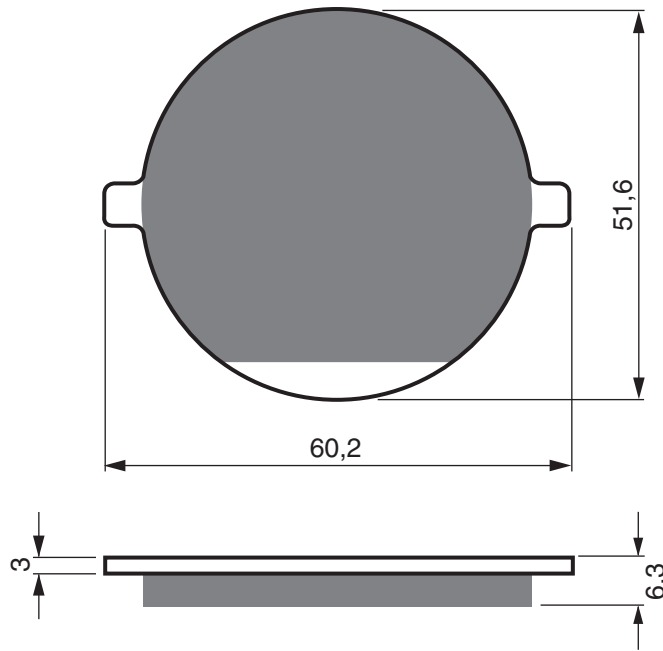

PART NUMBER

097

AD

S3

CAGIVA	125	Roadster	1996	1997	FL
JAWA		All Disc Models			FL
JAWA	125	Chopper	2003	2004	FL
JAWA	125	Travel	2003	2004	FL
JAWA	350	Californian	2003	2004	FL
JAWA	350	Chopper	2003	2004	FL
JAWA	350	Tramp	2003	2004	FL

EQUIVALENTS OEM

639 41 054