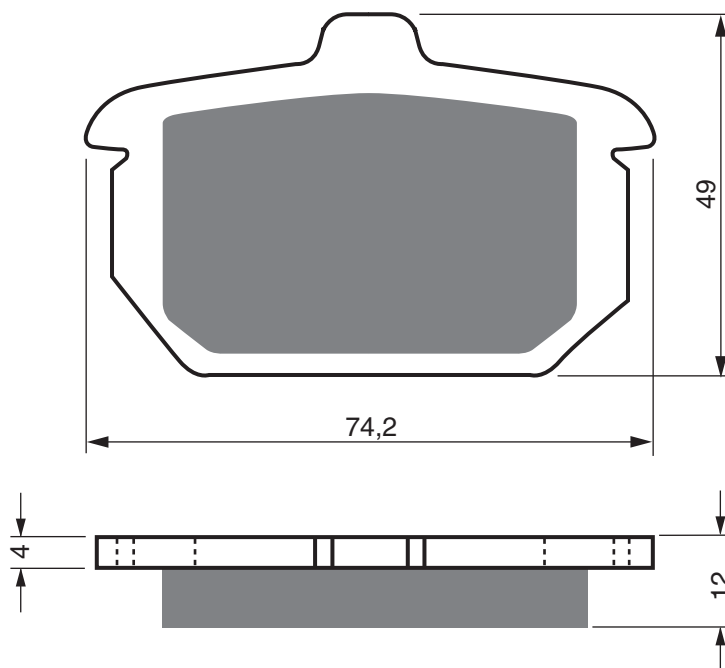

PART NUMBER

058

AD

S3

Disc Brake Pads

HARLEY DAVIDSON	XLH	883	Sportster (XL2/C560/1)	1985	1986	RL
HARLEY DAVIDSON	XLH	1 000	Sportster	1983	1985	RL
HARLEY DAVIDSON	XLS	1 000	Anniversary	1982	1982	RL
HARLEY DAVIDSON	XLS	1 000	Sportster	1983	1985	RL
HARLEY DAVIDSON	XLX	1 000	61	1983	1985	RL
HARLEY DAVIDSON	XR	1 000		1985	1985	RL
HARLEY DAVIDSON	XLH	1 100		1986	1986	RL
HARLEY DAVIDSON	XLH	1 100	Sportster (XL2/C560/1)	1985	1986	RL
HARLEY DAVIDSON	FLHT	1 340	Electra Glide (FLT/C559/1)	1985	1986	RL
HARLEY DAVIDSON	FLHTC	1 340	Electra Glide Classic	1985	1986	RL
HARLEY DAVIDSON	FLST	1 340	Heritage Softail	1986	1987	RL
HARLEY DAVIDSON	FLTC	1 340	Tour Glide Classic	1985	1986	RL
HARLEY DAVIDSON	FXE	1 340	(FX/C315/0)	1985	1986	RL
HARLEY DAVIDSON	FXR	1 340	Super Glide	1981	1983	RL
HARLEY DAVIDSON	FXR	1 340	Super Glide (FXR/C456/0)	1985	1986	RL

HARLEY DAVIDSON	FXRD	1 340	Super Glide GTE	1985	1986	RL
HARLEY DAVIDSON	FXRS	1 340	Low Glide	1982	1992	RL
HARLEY DAVIDSON	FXRS	1 340	Low Rider (FXR/C456/0)	1985	1986	RL
HARLEY DAVIDSON	FXRS	1 340	Super Glide II	1982	1983	RL
HARLEY DAVIDSON	FXRT	1 340	Super Glide (FXR/C456/0)	1985	1986	RL
HARLEY DAVIDSON	FXRT	1 340	Super Glide II	1983	1992	RL
HARLEY DAVIDSON	FXSB	1 340	Low Rider (FXB/C318)	1983	1985	RL
HARLEY DAVIDSON	FXST	1 340	Softail (FXST/D312/0)	1984	1986	RL
HARLEY DAVIDSON	FXSTC	1 340	Softail Custom	1986	1987	RL
HARLEY DAVIDSON	FXSTC	1 340	Softail Custom	1994	1995	RL
HARLEY DAVIDSON	FXSTC	1 340	Softail Custom (FXST/D312/0)	1985	1986	RL
HARLEY DAVIDSON	FXWG	1 340	Wide Glide	1983	1985	RL
HARLEY DAVIDSON	FXWG	1 340	Wide Glide	1985	1986	RL

EQUIVALENTS OEM

44209 82

44209 82A