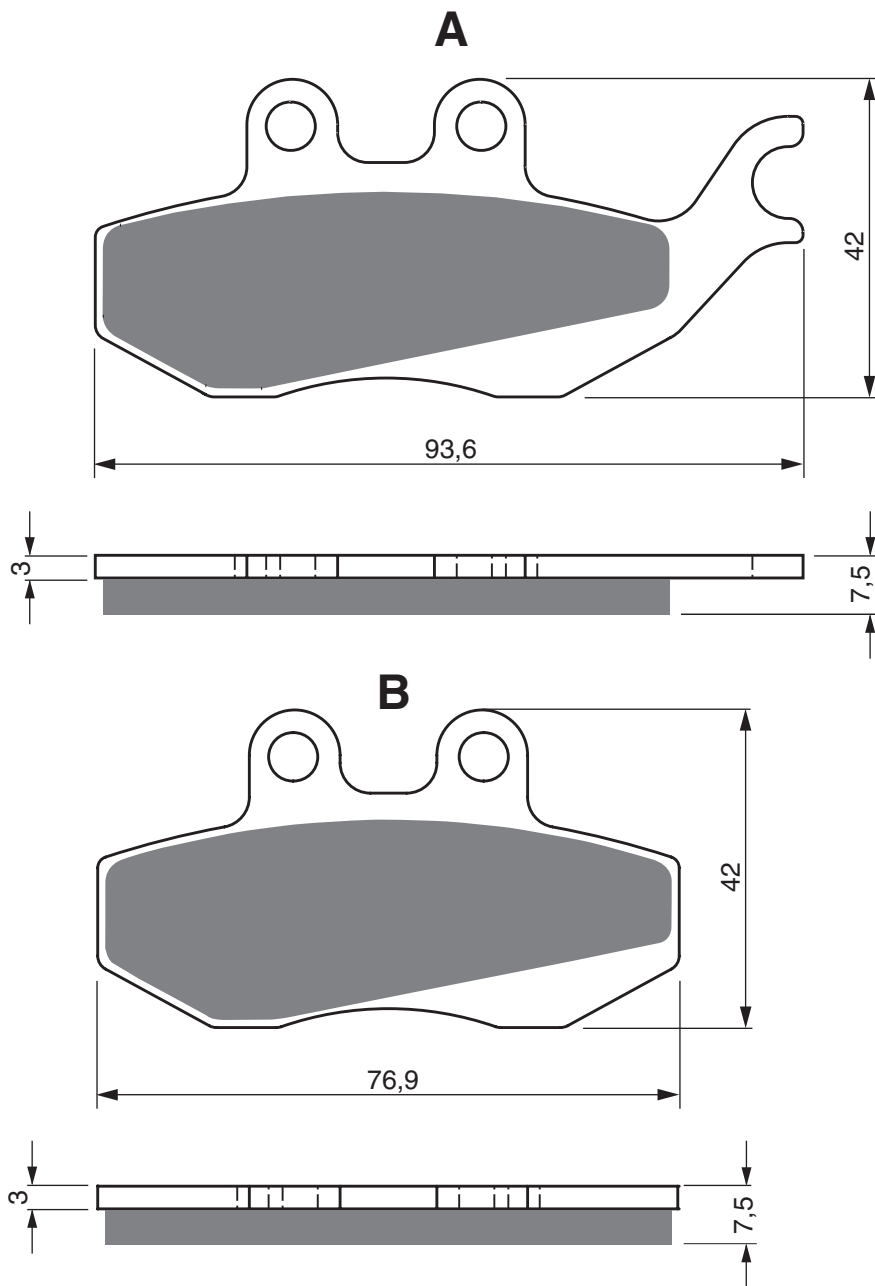

PART NUMBER

215

AD

S3

ITALJET	Jupiter	250		2002	2003	RR
RIEJU	NKD	50		2007	2007	FL
RIEJU	RS2 Matrix	50		2002	2008	FL
RIEJU	RS3	50		2011	2015	FL
RIEJU	RS3	50	Pro	2011	2015	FL
RIEJU	NKD	125		2006	2007	FL
RIEJU	RS2	125		2006	2008	FL
RIEJU	RS3	125	(Sport)	2011	2015	FL
TRIUMPH			Sprint	1993	1993	FR
TRIUMPH		750	Trident	1992	1998	FR
TRIUMPH		885	Tiger	1992	1997	FR
TRIUMPH		900	Trident	1992	1998	FR
TRIUMPH		900	Trophy	1992	1993	FR
TRIUMPH		1 200	Trophy	1992	1993	FR

EQUIVALENTS OEM

4716610

00009307000