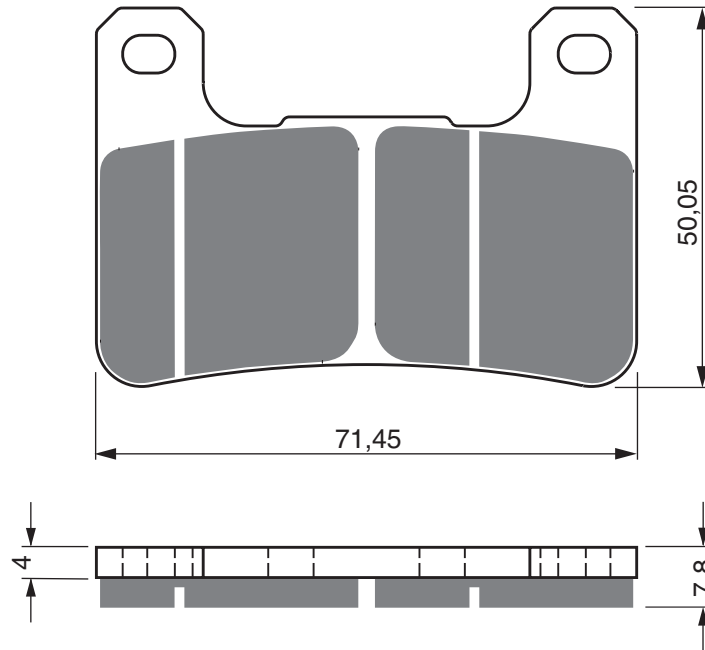

PART NUMBER

213

AD

S3

**S33
RACING**

GP5

GP6

GP7

KAWASAKI	Z	900	RS	2018	2018	FL
KAWASAKI	Z	900	RS	2018	2018	FR
KAWASAKI	H2	1 000	Ninja H2 SX (ZX1002 AJF)	2018	2019	FL
KAWASAKI	H2	1 000	Ninja H2 SX (ZX1002 AJF)	2018	2019	FR
KAWASAKI	H2	1 000	Ninja H2 SX SE (ZX1002 BJF)	2018	2019	FL
KAWASAKI	H2	1 000	Ninja H2 SX SE (ZX1002 BJF)	2018	2019	FR
KAWASAKI	Z	1 000	(ZR1000 DAF/DBF/DCF/DDF/FEF/FFF)	2010	2015	FL
KAWASAKI	Z	1 000	(ZR1000 DAF/DBF/DCF/DDF/FEF/FFF)	2010	2015	FR
KAWASAKI	Z	1 000	ABS (ZR1000 EAF/EBF/ECF/EDF/GEF/GFF)	2010	2015	FL
KAWASAKI	Z	1 000	ABS (ZR1000 EAF/EBF/ECF/EDF/GEF/GFF)	2010	2015	FR
KAWASAKI	Z	1 000	Black Edititon (ZR1000 DCFA/DDFA/FEFA)	2012	2015	FL
KAWASAKI	Z	1 000	Black Edititon (ZR1000 DCFA/DDFA/FEFA)	2012	2015	FR
KAWASAKI	Z	1 000	EAF/EBF/ECF/ECFA/EDF/EDFA (ABS/300mm Discs)	2010	2013	FL
KAWASAKI	Z	1 000	EAF/EBF/ECF/ECFA/EDF/EDFA (ABS/300mm Discs)	2010	2013	FR
KAWASAKI	Z	1 000	FEF/FEFA/FFF/FGF (Non ABS/310mm Discs)	20104	2016	FL

KAWASAKI	Z	1 000	FEF/FEFA/FFF/FGF (Non ABS/310mm Discs)	20104	2016	FR
KAWASAKI	Z	1 000	GEF/GEFA/GFF/GGF/HHF/HJF (ABS/310mm Round Discs)	2014	2018	FL
KAWASAKI	Z	1 000	GEF/GEFA/GFF/GGF/HHF/HJF (ABS/310mm Round Discs)	2014	2018	FR
KAWASAKI	Z	1 000	Special Edition (ZR 1000 GEFA)	2014	2014	FL
KAWASAKI	Z	1 000	Special Edition (ZR 1000 GEFA)	2014	2014	FR
KAWASAKI	Z	1 000	SX ABS Model (ZX 1000 MEF/MFF/MGF/WHF/WJF)	2014	2018	FL
KAWASAKI	Z	1 000	SX ABS Model (ZX 1000 MEF/MFF/MGF/WHF/WJF)	2014	2018	FR
KAWASAKI	Z	1 000	SX Tourer	2014	2014	FL
KAWASAKI	Z	1 000	SX Tourer	2014	2014	FR
KAWASAKI	ZX-10R	1 000	(ZX 1000 JBF/JCF/JDF/JEF/JFF)	2011	2015	FL
KAWASAKI	ZX-10R	1 000	(ZX 1000 JBF/JCF/JDF/JEF/JFF)	2011	2015	FR
KAWASAKI	ZX-10R	1 000	30th Anniversary Edition (ABS) (ZX 1000 KFFA)	2015	2015	FL
KAWASAKI	ZX-10R	1 000	30th Anniversary Edition (ABS) (ZX 1000 KFFA)	2015	2015	FR
KAWASAKI	ZX-10R	1 000	30th Anniversary Edition (Non ABS) (ZX 1000 JFFA)	2015	2015	FL
KAWASAKI	ZX-10R	1 000	30th Anniversary Edition (Non ABS) (ZX 1000 JFFA)	2015	2015	FR