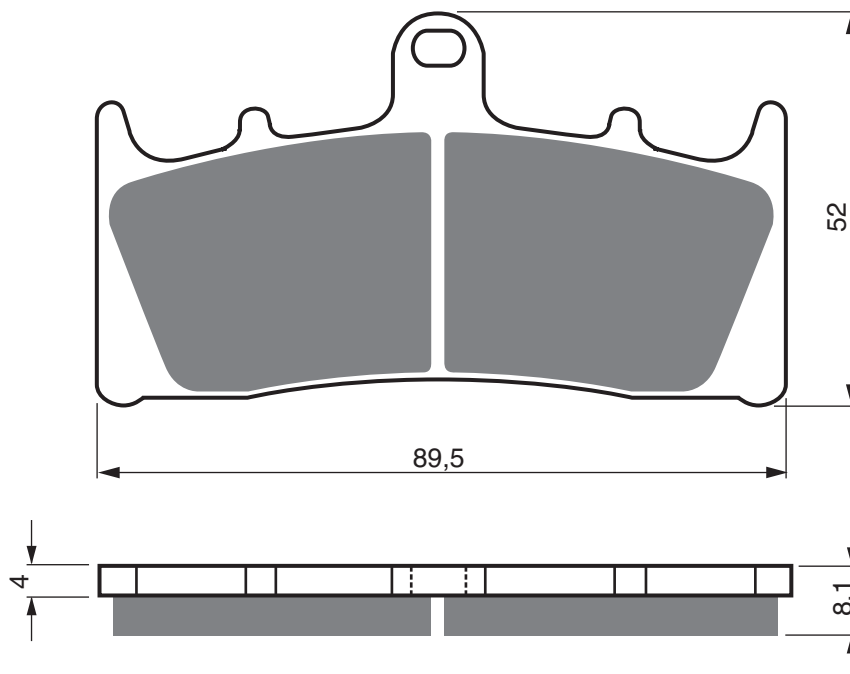

PART NUMBER

039

AD

S3

**S33
RACING**

GP5

GP6

GP7