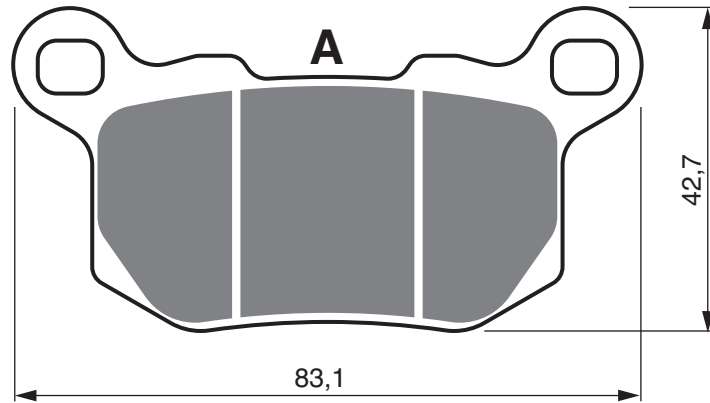

PART NUMBER

375

AD

K1

K5

S3

S33
RACING

CAN-AM		799	Defender	2016	2016	RR
CAN-AM		799	Defender DPS	2016	2016	RR
CAN-AM		799	Defender XT	2016	2016	RR
CAN-AM		799	Defender XT Cab	2016	2016	RR
CAN-AM		976	Defender	2016	2016	RR
CAN-AM		976	Defender DPS	2016	2016	RR
CAN-AM		976	Defender XT	2016	2016	RR
CAN-AM		976	Defender XT Cab	2016	2016	RR

EQUIVALENTS OEM

715 900 382

Disc Brake Pads