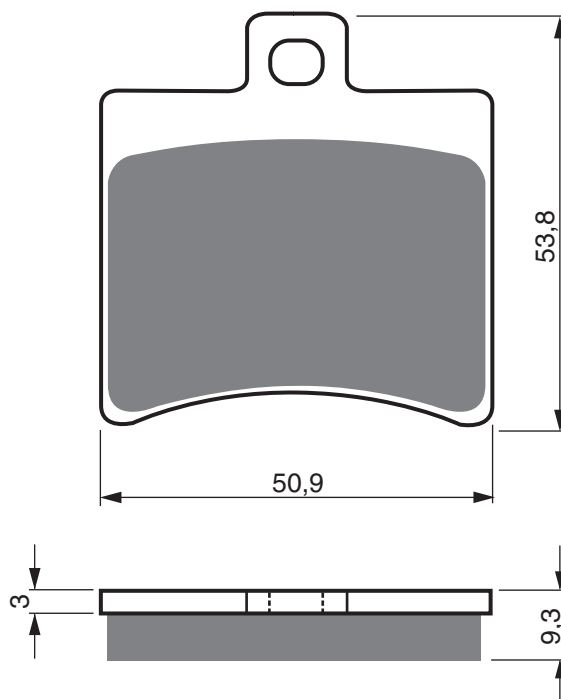

PART NUMBER

150

AD

S3

APRILIA	Scarabeo	50	Ditech (2T) (SCA00)	2002	2006	RR
APRILIA	SR	50	Ditech (LC)(RLD100)	2002	2003	RR
APRILIA	SR	50	H20 (Ditech) (RLA1/RLB1)	2000	2003	RR
APRILIA	SR	50	R Factory (LC)(VFB00/VFD00)	2004	2018	RR
APRILIA	SR	50	R SBK Alitalia (Replica) (LC)	2010	2011	RR
APRILIA	SR	50	Street (LC/2T) (TE00/TEA00)	2003	2015	RL
APRILIA	Atlantic	125		2003	2008	RR
APRILIA	Atlantic	125		2010	2010	RR
APRILIA	RS	125	(Radial Caliper model) 2T	2006	2012	RL
APRILIA	Scarabeo	125		1999	2003	RR
APRILIA	Scarabeo	125		2007	2009	RR
APRILIA	Scarabeo	125	/150/250 GT	2004	2006	RR
APRILIA	Sport City	125		2004	2008	RR
APRILIA	Sport City Cube	125		2008	2012	RR
APRILIA	Scarabeo	150		1999	2002	RL
APRILIA	Atlantic	200		2003	2005	RR
APRILIA	Scarabeo	200		1999	2002	RR
APRILIA	Scarabeo	200		2003	2003	RL
APRILIA	Sport City	200		2004	2008	RL
APRILIA	Sport City Cube	200		2008	2010	RR
APRILIA	Atlantic	250	ie	2006	2008	RR
APRILIA	Leonardo	250	ST/SP	2000	2004	RR
APRILIA	Scarabeo	250		2006	2006	RR
APRILIA	Scarabeo	250	ie	2007	2010	RR
APRILIA	Sport City	250	ie	2006	2008	RR
APRILIA	Sport City Cube	250		2008	2009	RR
APRILIA	Atlantic	300		2010	2011	RR
APRILIA	Leonardo	300	(Grimeca cal.)	2005	2006	RR
APRILIA	Sport City Cube	300		2008	2012	RR
APRILIA	Sport Cube	300	Blackline	2011	2011	RR
APRILIA	Atlantic Sprint	400		2005	2008	RR
APRILIA	Scarabeo	400	ie	2007	2008	RL

APRILIA	Atlantic	500		2002	2005	RR
APRILIA	Atlantic Sprint	500		2005	2008	RR
APRILIA	Scarabeo	500	500 AB3	2003	2006	RL
APRILIA	Scarabeo	500	ie	2007	2009	RL
APRILIA	Scarabeo	500	Light	2007	2007	RL
BENELLI	Velvet	125	/150 (13" Front wheel/Touring)	2008	2012	RR
BENELLI	X	125		2012	2013	RR
BENELLI	BX	250	Motard	2016	2018	RR
BENELLI	Velvet	250		1999	2012	RL
BENELLI	BN	251		2014	2016	RR
BENELLI	BN	302		2015	2018	RR
BENELLI	Velvet	400		2003	2004	RR
BETA	Eikon	125		2000	2006	RR
BETA	Eikon	150		2000	2006	RR
DERBI	Boulevard S	125		2007	2007	RL
DERBI	Rambla	125		2008	2012	RR
DERBI	Rambla	250	i	2008	2009	RR
DERBI	Rambla	300	i	2010	2012	RR
GENERIC			Code S 125/150/200 (4T)	2012	2016	RR
GENERIC			Code X 125/150/200 (4T)	2012	2016	RR
GENERIC		125	Worx (4T)	2012	2016	RR
GENERIC	GRS	125		2017	2018	RR
GENERIC	TR	125	SM (4T)	2017	2018	RR
GENERIC	TR	125	X	2017	2018	RR
GENERIC	TW	125	SM	2017	2018	RR
GENERIC		150	Worx (4T)	2012	2016	RR
HP POWER		50	Iron (2T)	2010	2012	RR
HYOSUNG	GD	250	i Naked	2013	2015	RR
HYOSUNG	GD	250	i Naked	2013	2014	RR
HYOSUNG	GT	250	i R (EFI)	2014	2015	RR
HYOSUNG	GT	650	i R	2014	2015	RR
ITALJET	Marco Polo	400	Scooter	2007	2009	RR

Disc Brake Pads