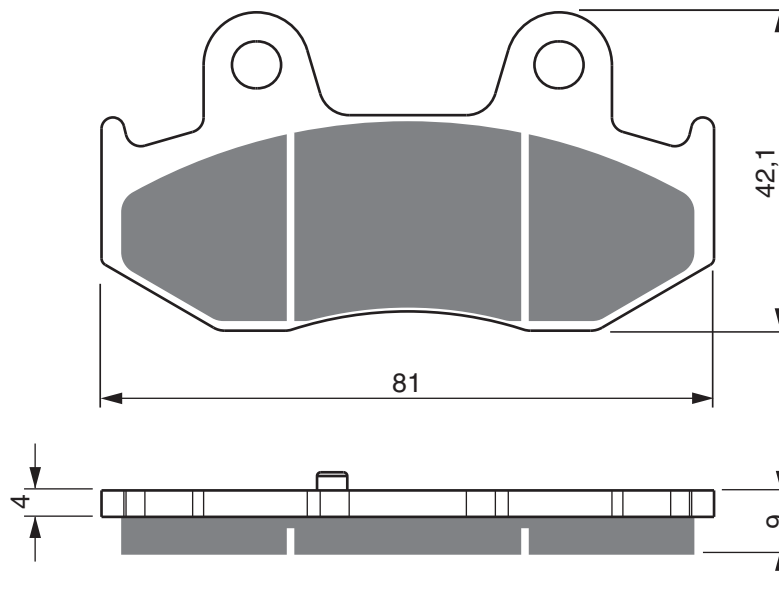

PART NUMBER

267

AD

S3

PIAGGIO VESPA	Medley	125	(ABS)	2016	2018	RR
PIAGGIO VESPA	Medley	125	S (ABS)	2016	2018	RR
PIAGGIO VESPA	X7	125	Evo ie (EFI)	2009	2012	RR
SUZUKI	AN	250	K1/K2 Burgman	2001	2002	RR
SUZUKI	AN	400	K1-K2 Burgman/Skywave	2001	2002	RR
SUZUKI	AN	400	K3-K6 Burgman/Skywave	2003	2006	RR

EQUIVALENTS OEM

69100 14860

69100 14890

Disc Brake Pads