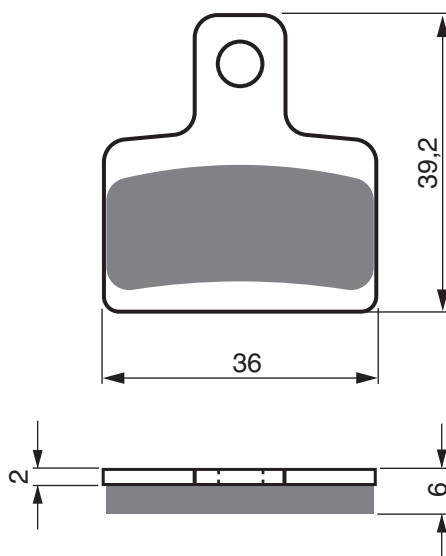

PART NUMBER

199

AD

K1

K5

S3

**S33
RACING**

SCORPA	SR	125	(2T)	2009	2013	RR
SCORPA	SR	125	Long Ride (2T)	2010	2011	RR
SCORPA	SY	125	FR (4T)	2003	2008	RR
SCORPA	SY	125	FR (4T)	2009	2011	RR
SCORPA	TY	125	(4T)	2011	2015	RR
SCORPA	SY	250	F/FR	2006	2010	RR
SCORPA	SY	250	FR Long Ride	2010	2010	RR
SCORPA	SY	250	R (2T)	2000	2009	RR
SCORPA	Twenty	250	(2T)	2015	2015	RR
SCORPA		280	Twenty	2014	2014	RR
SCORPA	SR	280	(2T)	2009	2014	RR
SCORPA	SR	280	(2T) Long Ride	2009	2011	RR

EQUIVALENTS OEM

S1A 40202 00 00

Disc Brake Pads