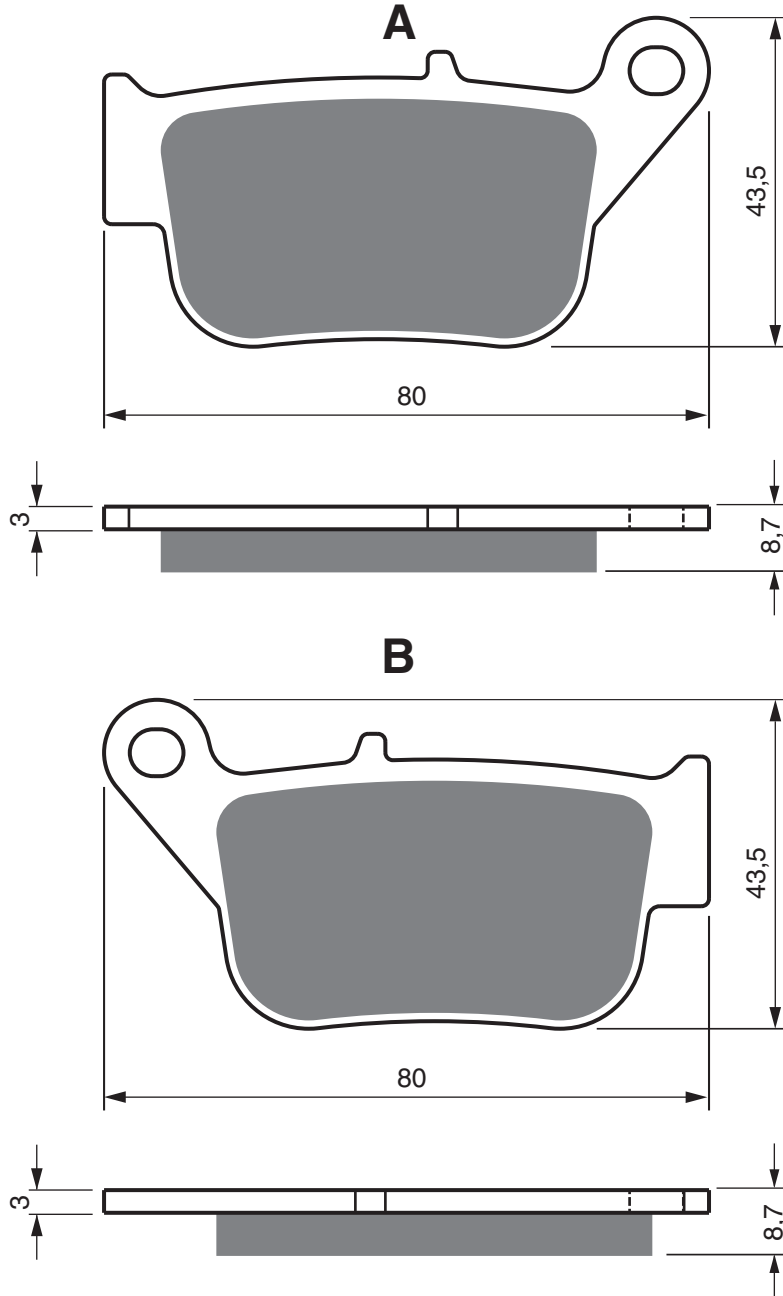

PART NUMBER

348

AD

S3

**S33
RACING**

YAMAHA	X-MAX	250	(2DL/Non ABS/HengTong R-Caliper)	2014	2016	RR
YAMAHA	YP	250	R X-MAX (2DL / Non ABS / Heng Tong R-Caliper)	2014	2016	RR

EQUIVALENTS OEM

2DL F5811 00

Disc Brake Pads