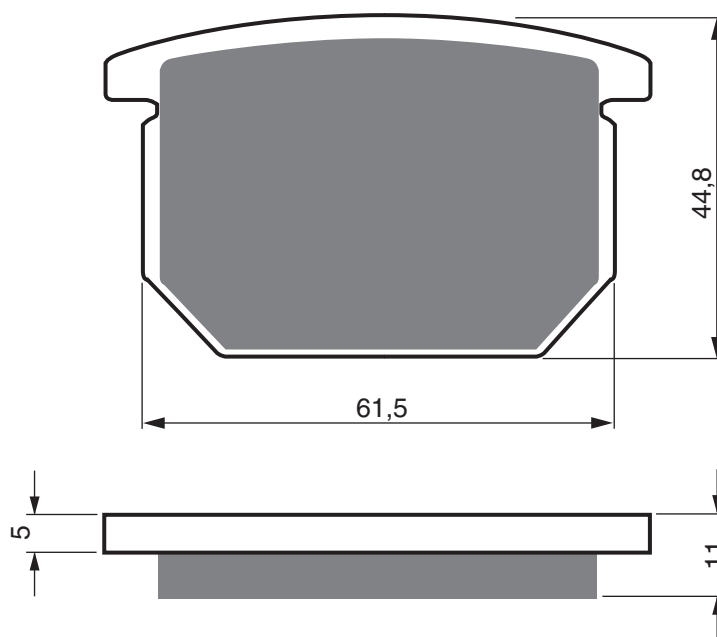

PART NUMBER

138

AD

S3

SUZUKI	GS	550	ET/EX/EZ/LT/LX/MX/MZ	1980	1984	FL
SUZUKI	GS	550	ET/EX/EZ/LT/LX/MX/MZ	1980	1984	FR
SUZUKI	GR	650	D/XD Tempter	1983	1983	FL
SUZUKI	GR	650	D/XD Tempter	1983	1983	FR
SUZUKI	GS	650	GTX/GTZ/GTD/GX/GZ	1981	1983	FL
SUZUKI	GS	650	GTX/GTZ/GTD/GX/GZ	1981	1983	FR
SUZUKI	G SX	750	S-2/S-2C (GS75X-114747-) Katana	1984	1984	FL
SUZUKI	G SX	750	S-2/S-2C (GS75X-114747-) Katana	1984	1984	FR
SUZUKI	G SX	750	S/SS (GS75X-106815-) Katana	1984	1984	FL
SUZUKI	G SX	750	S/SS (GS75X-106815-) Katana	1984	1984	FR
SUZUKI	XN	850	Turbo	1983	1983	FL
SUZUKI	XN	850	Turbo	1983	1983	FR
SUZUKI	GS	1 000	ET	1981	1981	FL
SUZUKI	GS	1 000	ET	1981	1981	FR
SUZUKI	G SX	1 000	SZ Katana	1982	1982	FL
SUZUKI	G SX	1 000	SZ Katana	1982	1982	FR
SUZUKI	G SX	1 100	ET/EX/EZ/ESD	1980	1983	FL
SUZUKI	G SX	1 100	ET/EX/EZ/ESD	1980	1983	FR
SUZUKI	G SX	1 100	SZ/SD Katana	1982	1983	FL
SUZUKI	G SX	1 100	SZ/SD Katana	1982	1983	FR

EQUIVALENTS OEM

59300 49820

59300 49821

59300 49850

Disc Brake Pads