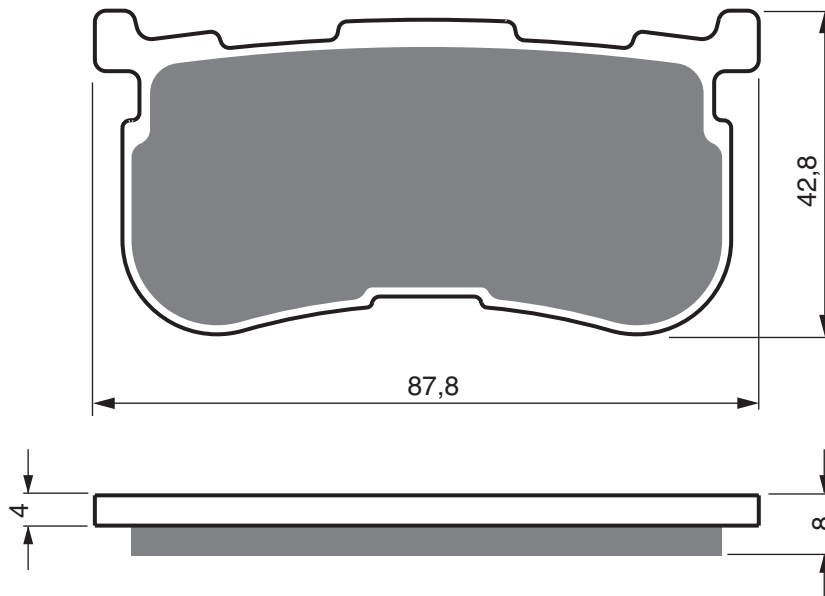

PART NUMBER

353

AD

S3

**S33
RACING**

1 set = 4 pcs

HARLEY DAVIDSON	FLHTCUTG	1 690	Trike Tri Glide Ultra	2014	2015	RL
HARLEY DAVIDSON	FLHTCUTG	1 690	Trike Tri Glide Ultra	2014	2015	RR
HARLEY DAVIDSON	FLRT	1 690	Freewheeler Trike	2015	2015	RL
HARLEY DAVIDSON	FLRT	1 690	Freewheeler Trike	2015	2015	RR

EQUIVALENTS OEM

41 300 033