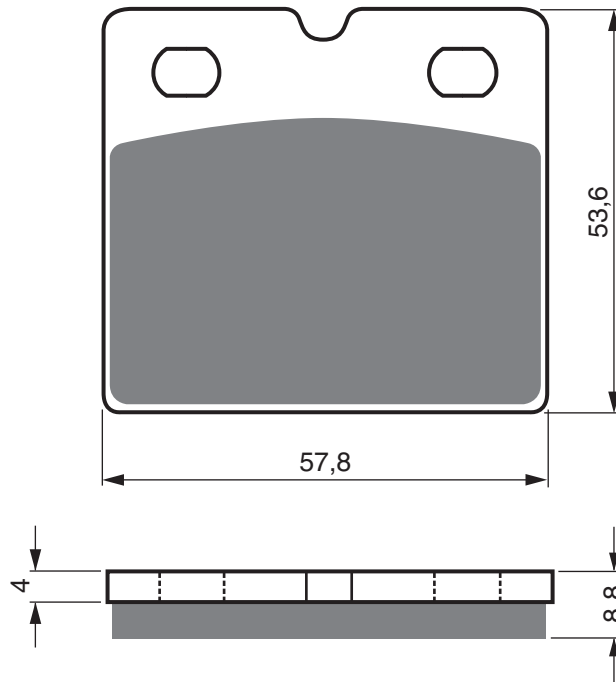

PART NUMBER

072

AD

S3

Disc Brake Pads

BMW	K100	/2	1998	1990	FL
BMW	K100	/2	1998	1990	FR
BMW	K100	LT	1988	1991	FL
BMW	K100	LT	1988	1991	FR
BMW	K100	RS	1988	1989	FL
BMW	K100	RS	1988	1989	FR
BMW	K100	RT	1988	1989	FL
BMW	K100	RT	1988	1989	FR
BMW	K75	/75-2	1988	1996	FL
BMW	K75	/75-2	1988	1996	FR
BMW	K75	/75-S	1990	1996	FL
BMW	K75	C	1988	1990	FL
BMW	K75	RT	1989	1996	FL

BMW	K75		RT			1989	1996	FR
BMW	K75		S			1988	1995	FL
BMW	K75		S			1988	1995	FR
BMW	R100		RS			1989	1992	FL
BMW	R100		RS			1989	1992	FR
BMW	R100		RT			1988	1995	FL
BMW	R100		RT			1988	1995	FR
BMW	R80		/R80 RT			1988	1995	FL
BMW	R80		/R80 RT			1988	1995	FR
QUADZILLA	RL	500	Buggie			2008	2009	FL
QUADZILLA	RL	500	Buggie			2008	2009	FR
QUADZILLA	RL	500	Buggie			2008	2009	RR

EQUIVALENTS OEM

34 11 2 310 494	34 11 2 311 175	34 11 2 331 175	34 11 2 314 546