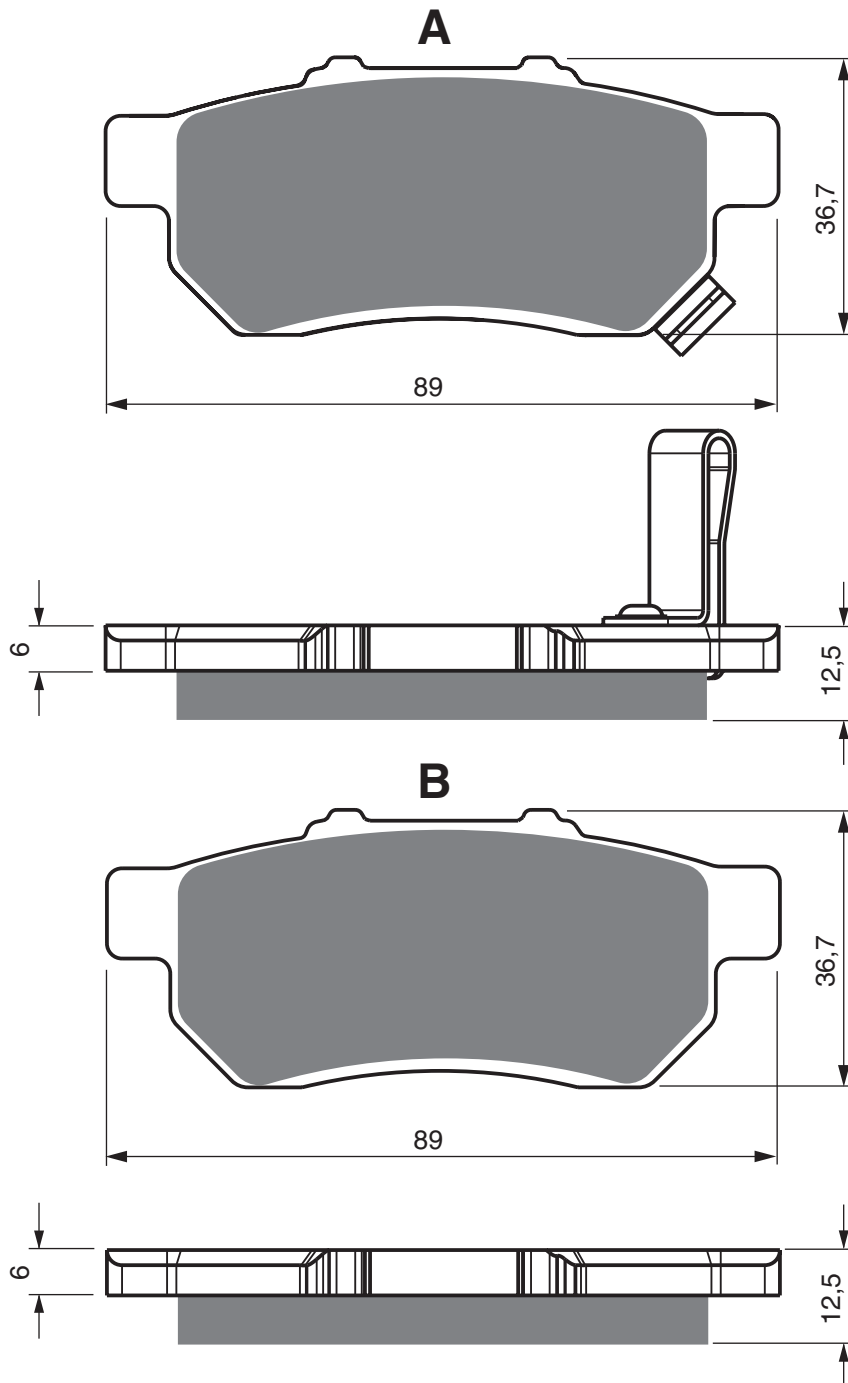

PART NUMBER

341

AD

K1

K5

S3

S33
RACING

HONDA	MUV	700	-9 Big Red Side x Side	2009	2009	RL

EQUIVALENTS OEM

06454 HL1 A01

Disc Brake Pads