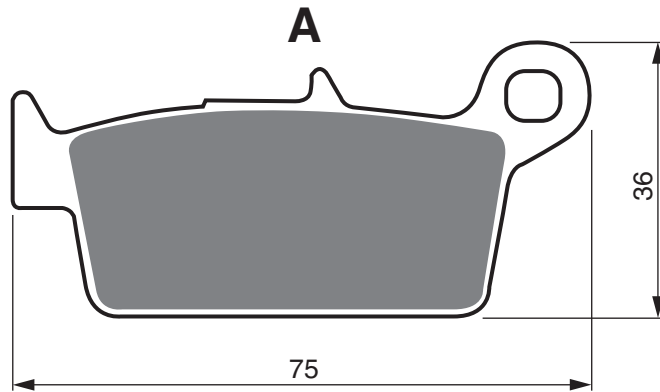

PART NUMBER

071

AD

K1

K5

S3

DAELIM		125	BESB1 (SC125)	2008	2013	FL
HONDA	NSR	50	X (AC10-190)	1999	1999	RR
HONDA	NS-1	75		1992	1992	RR
KYMCO		50	Cobra Cross	2000	2006	FL
KYMCO		50	Cobra Racer (SF10AG)	2000	2006	FL
KYMCO		50	Filly LX	2000	2002	FL
KYMCO		50	Looping	1998	1998	FL
KYMCO		50	Sniper (PR 50 B)	1993	1993	FL
KYMCO		50	Sniper DD (PR50BB)	1994	1996	FL
KYMCO		50	Top Boy (SF10GG)	1996	2006	FL
KYMCO	CX	50	Super (PR50AC)	1994	1997	FL

KYMCO	K12	50	Sport (SE10CA)	1995	2000	FL
KYMCO	KB	50	(SE10CA)	1995	2000	FL
KYMCO	KB	50	Scout	1997	1997	FL
KYMCO	ZX	50	Super Fever/Scout	1999	2006	FL
KYMCO		100	Top Boy	1997	1997	FL
KYMCO	KB	100	Manboy	1999	2000	FL
PEUGEOT	SV	50	Geo	1991	1992	FL
PEUGEOT	SV	80	Geo	1991	1992	FL
PEUGEOT	SV	125	Geo	1991	1992	FL
SACHS	ER	49	10"	2007	2007	FL
SYM	SR	100	Sunrise	1997	1997	FL

EQUIVALENTS OEM

752394	752071	752391	45105 KCX E050	45105 KCX 3050 MZ	45105 KCU 3050	46350 SA50 000