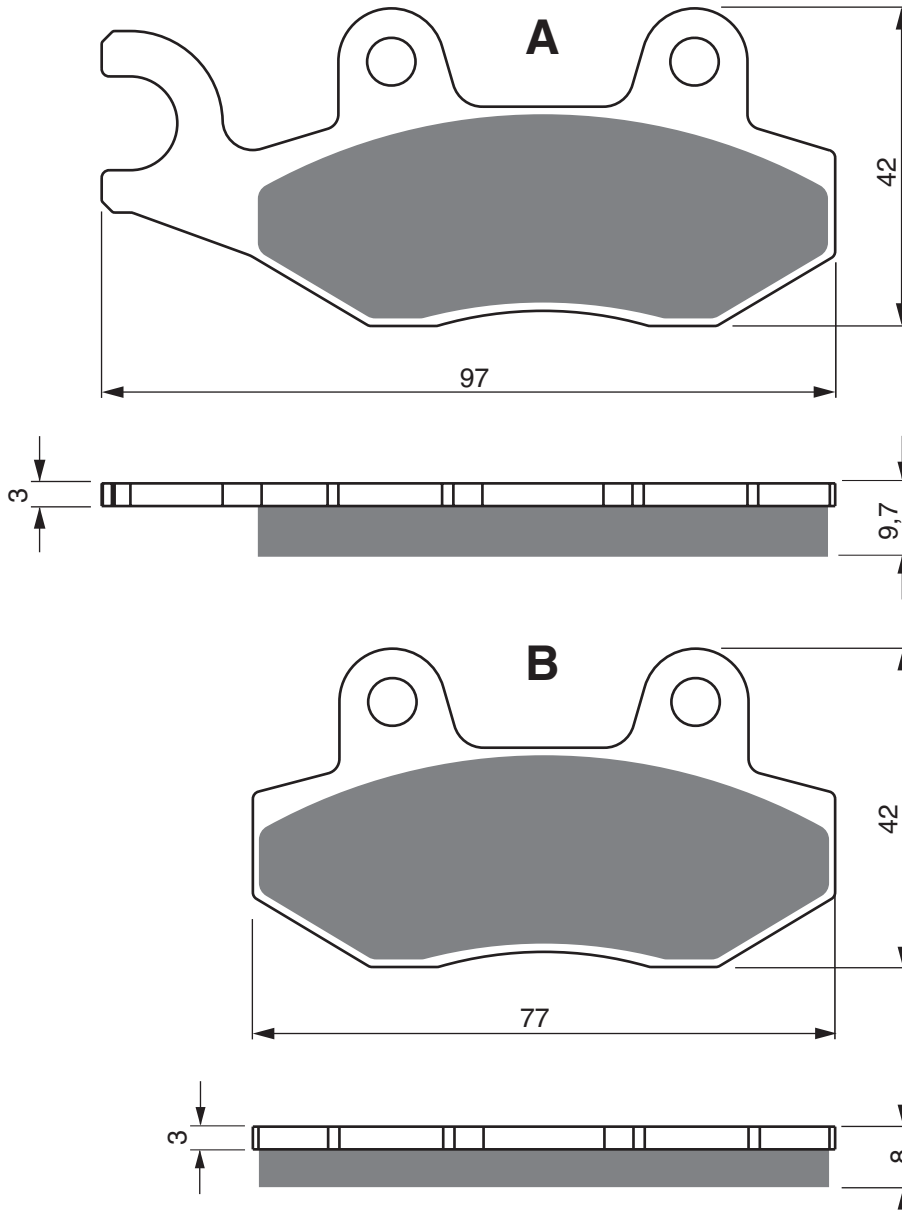

EQUIVALENTS OEM

4C8 W0045 00

107 A225 40

PART NUMBER

247

AD **S3** **S33 RACING**

TRIUMPH			Steve McQueen SE	2012	2012	RR
TRIUMPH	Sprint		RS	1999	2004	RR
TRIUMPH	T595		Daytona	1997	1997	RR
TRIUMPH	T595	595	Daytona	1998	2000	RR
TRIUMPH	Speedmaster	765	(Carb)	2004	2006	RR
TRIUMPH	Bonneville	800		2001	2006	RR
TRIUMPH	Bonneville	800	America	2002	2006	RR
TRIUMPH	Bonneville	800	America	2002	2006	RR
TRIUMPH	Bonneville	800	T100 (790cc)	2002	2004	RR
TRIUMPH		865	Scrambler	2006	2015	RR
TRIUMPH	America	865	(12 Spoke Cast wheels/865cc)	2010	2017	RR