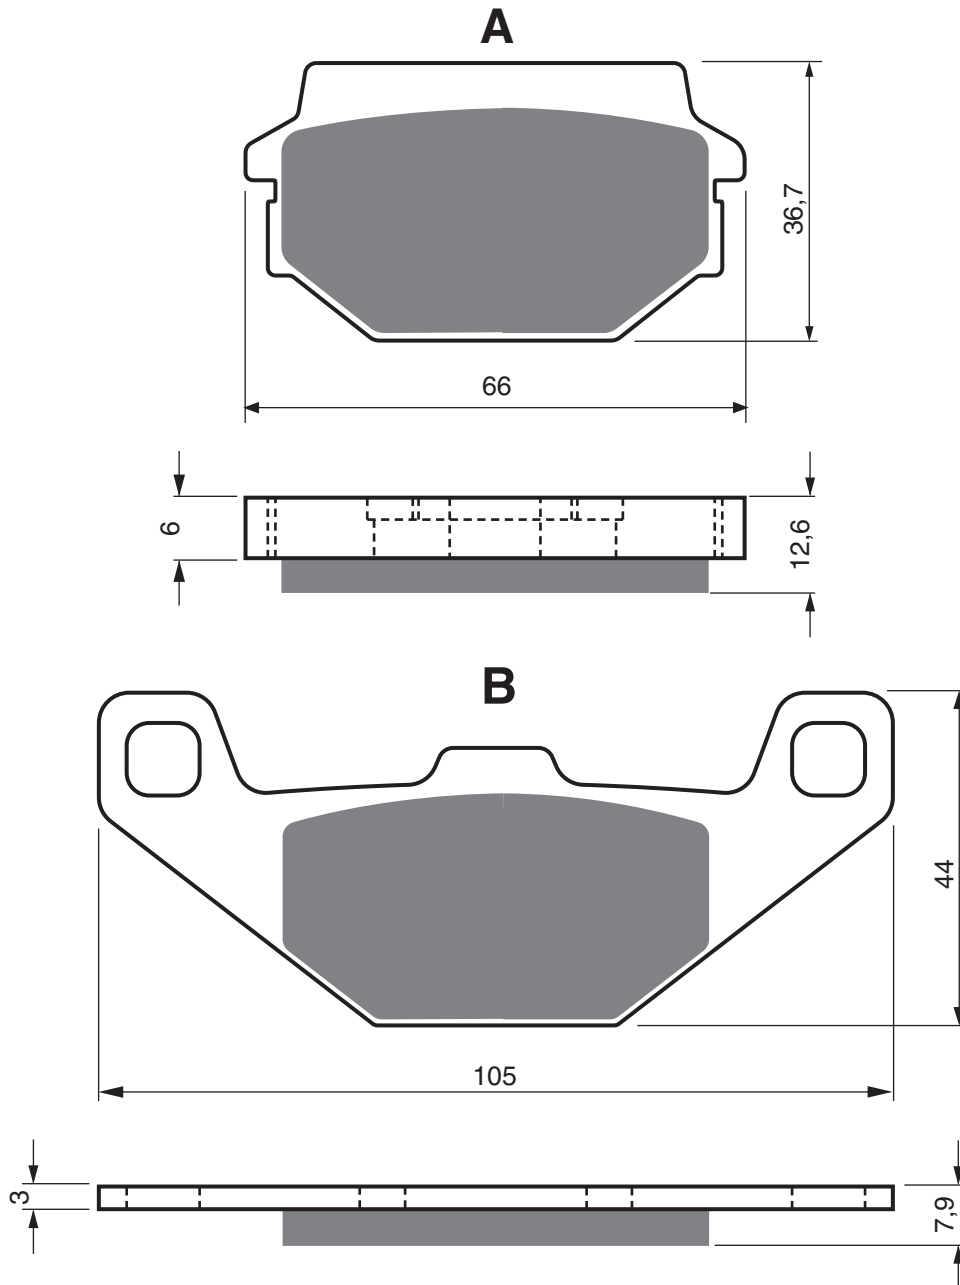

PART NUMBER

237

AD

S3

SYM		125	Huskey	1999	2005	FL
SYM	CT	125		2003	2004	FL
SYM		150	Huskey	1999	2005	FL

EQUIVALENTS OEM

45105 N02 001 A