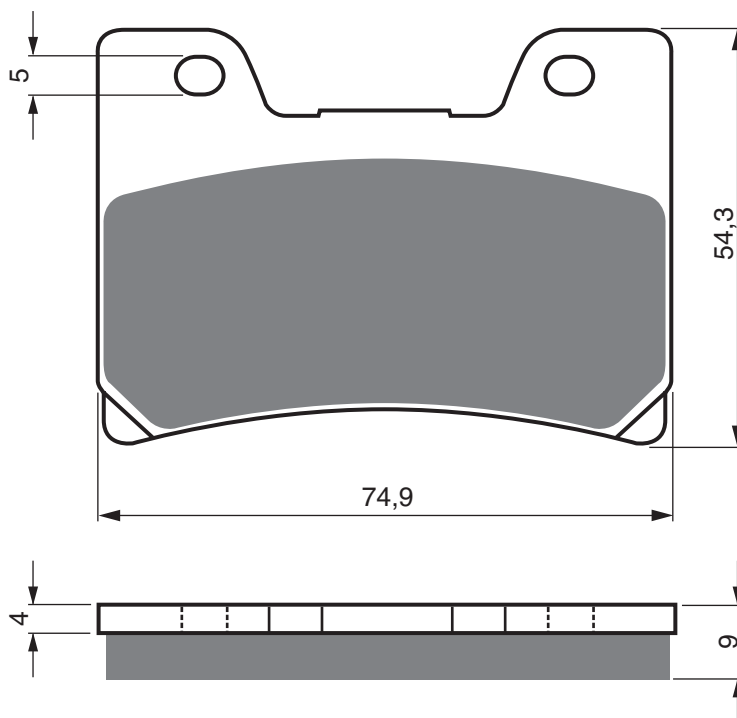

Disc Brake Pads

PART NUMBER

028

AD

S3

**S33
RACING**

5 mm Pin Holes

Disc Brake Pads