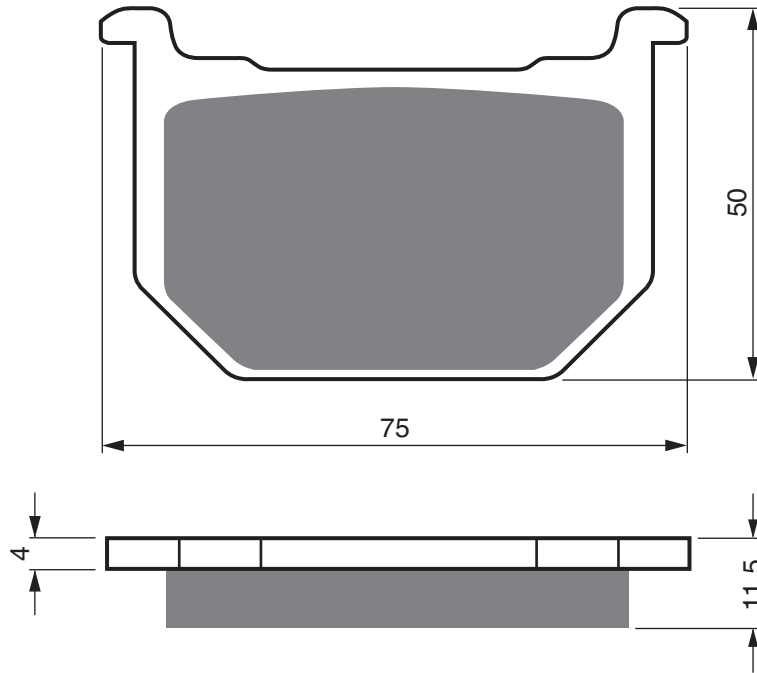

PART NUMBER

075

AD

S3

SUZUKI	GN	250	F/J/M/R/T	1985	1997	FL
SUZUKI	GS	250	TT/TX	1980	1981	FL
SUZUKI	G SX	250	ET/EX/EZ	1980	1982	FL
SUZUKI	GN	400	TT	1980	1980	FL
SUZUKI	G SX	400	ET/EX/EZ	1981	1983	FL
SUZUKI	G SX	400	LX/TX	1981	1981	FL
SUZUKI	GS	450	ET/EG/EJ	1980	1988	FL
SUZUKI	GS	700	EF/ESF	1985	1985	FL
SUZUKI	GS	700	EF/ESF	1985	1985	FR
SUZUKI	G SX	750	ESD/EFE/ESG/ESE/ESH/EFF	1982	1986	FL
SUZUKI	G SX	750	ESD/EFE/ESG/ESE/ESH/EFF	1982	1986	FR

SUZUKI	G SX	750	ET/EX	1980	1981	FL
SUZUKI	G SX	750	ET/EX	1980	1981	FR
SUZUKI	GS	850	GZ/GE/GG	1982	1985	FL
SUZUKI	GS	850	GZ/GE/GG	1982	1985	FR
SUZUKI	GS	1 000	GT/GX	1981	1982	FL
SUZUKI	GS	1 000	GT/GX	1981	1982	FR
SUZUKI	GS	1 100	GZ	1982	1982	FL
SUZUKI	GS	1 100	GZ	1982	1982	FR
SUZUKI	GV	1 200	GLF/GLF2/GLG Madura	1985	1986	FL
SUZUKI	GV	1 200	GLF/GLF2/GLG Madura	1985	1986	FR

EQUIVALENTS OEM

59130 45230	59301 45810	59301 45811	59301 45850	59300 05810	59330 38300	59330 38310