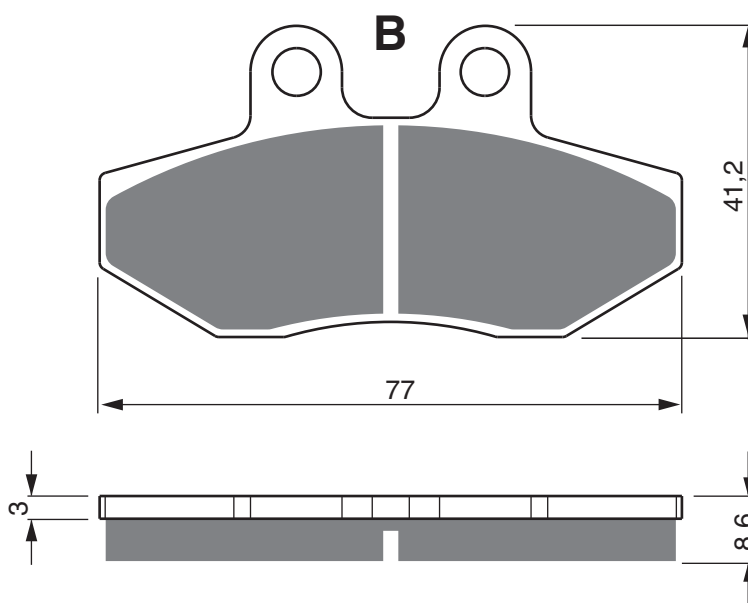

PART NUMBER

266

AD

S3

PIAGGIO	MP3 Yourban	300	LT RL	2017	2018	RR
PIAGGIO VESPA		125	Beverly (4T) (Multi spoke cast wheel)	2011	2014	RR
PIAGGIO VESPA		125	Beverly ie S	2014	2015	RR
PIAGGIO VESPA		125	Xevo	2007	2016	RR
PIAGGIO VESPA	Medley	125	(ABS)	2016	2018	RR
PIAGGIO VESPA	Medley	125	S (ABS)	2016	2018	RR
PIAGGIO VESPA	MP3	125	Hybrid (14" rear wheel)	2009	2012	RR
PIAGGIO VESPA	MP3	125	ie (Efi Models)	2008	2011	RR
PIAGGIO VESPA	MP3	125	Yourban ie	2011	2012	RR

PIAGGIO VESPA	X10	125	ie (4V/4T/Efi) (Right)	2012	2012	FR
PIAGGIO VESPA	X10	125	ie (4V/4T/Efi) (Right)	2012	2012	RR
PIAGGIO VESPA	X7	125	cc	2008	2009	RR
PIAGGIO VESPA	X9	125		2006	2007	FL
PIAGGIO VESPA	Medley	150	(ABS)	2016	2018	RR
PIAGGIO VESPA	Medley	150	S (ABS)	2016	2018	RR
PIAGGIO VESPA		250	Xevo ie	2007	2010	RR
PIAGGIO VESPA	MP3	250	ie LT	2009	2009	RR
PIAGGIO VESPA	MP3	250	MIC/Efi (14" rear wheel)	2008	2009	RR
PIAGGIO VESPA	X7	250	cc ie	2008	2009	RR

Disc Brake Pads