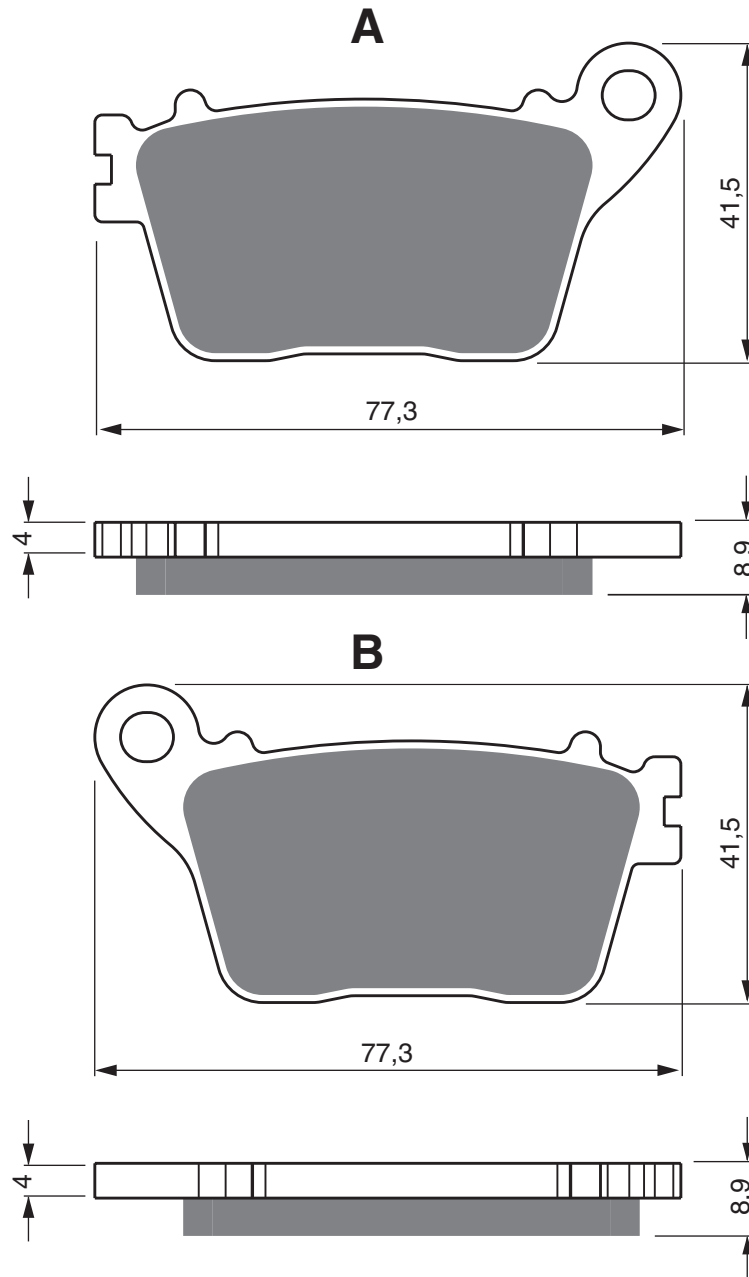

PART NUMBER

242

AD

S3

**S33
RACING**

HONDA	CB	600	FA7/FA8/FA9/FAA/FAB Hornet	2007	2013	RR
HONDA	CBR	600	FB/FC	2011	2013	RR
HONDA	CBR	600	RA9/RAA/RAB/RAC/RAD/RAG/RAH (C-ABS)	2009	2017	RR
HONDA	CBR	600	RR Hannspree	2008	2008	RR
HONDA	CBR	600	RR7/RR8/RR9/RAA/RRB/RRC/RRD/RRE/RRF/RRG (Radial Caliper)	2007	2016	RR

HONDA	CBR	1000	Fireblade RA9/RAA/RAB/RAC/RAD/RAE/RAF/RAG/RAH/RAJ (C-ABS)	2009	2018	RR
HONDA	CBR	1000	RR Fireblade (Rad.cal.) (ABS)	2017	2018	RR
HONDA	CBR	1000	RR-SP Fireblade (CBR 1000 SAE/SAF/SAG) (Non ABS)	2014	2016	RR
HONDA	CBR	1000	RR-SP Fireblade (CBR1000 SAE/SAF/SAG/SAH/SAJ) (ABS)	2014	2018	RR

Disc Brake Pads