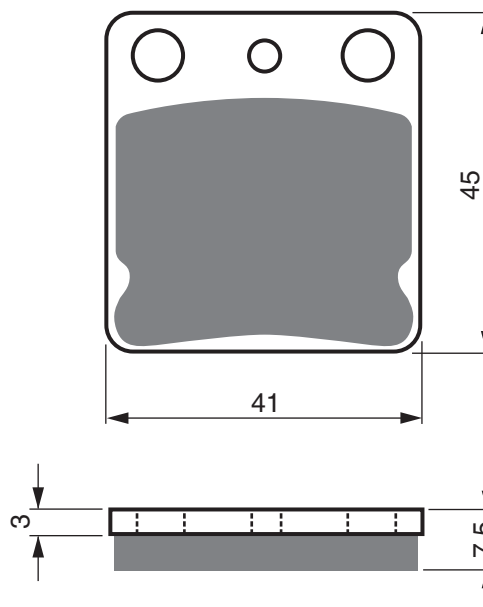

PART NUMBER

144

AD

K1

K5

K5-LX

S3

**S33
RACING**

AJS	JSM	50	Motard	2013	2015	RR
AJS	Regal Raptor DD	50	E/E2	2004	2006	FL
AJS	JS	125	-E/E2 (Eco 125)	2007	2009	FL
AJS	JS	125	E (Eco-2 125)	2009	2015	FL
AJS	JSM	125	Motard	2010	2015	RR
ASPES	Perseo	150	Hybrid	2011	2014	FL
CCM	C-XR	125	E	2008	2009	RR
CCM	C-XR	125	M	2007	2009	RR
CCM	C-XR	125	S	2008	2009	RR
CCM	C-XR	230	E	2007	2009	RR
CCM	C-XR	230	M	2007	2009	RR
CCM	C-XR	230	S	2007	2009	RR
CCM	LX	350	-4A Quad	2008	2009	FL
CCM	LX	350	-4A Quad	2008	2009	FR
CCM	LX	700	- 4 A Quad	2008	2009	FL
CCM	LX	700	- 4 A Quad	2008	2009	FR
DAELIM	Tapo Message	50		2004	2004	FL
DAELIM	B-Bone	125	(SW 125)	2009	2014	RR
DAELIM	History	125		2001	2006	FL
DAELIM	History	125		2001	2006	RR
DAELIM	NS	125	DLX/III	2003	2007	FL
DAELIM	NS	125	DLX/III	2003	2007	RR
DAELIM	S1	125	(SL125)	2007	2014	RR
DAELIM	SL	125	Otello Fi	2007	2009	RR
DAELIM	SQ	125	S2 Freewing	2007	2009	RR
GARELLI	Fashion F	150		2007	2007	FL

HONDA	MB	50	S	1980	1982	FL
HONDA	MG	50	S/X/1/3 Magna	1995	2003	FL
HONDA	MRX	50		1988	1988	FL
HONDA	MBX	80	FWDD/FWDF	1983	1986	FL
HONDA	MBX	80	FWDD/FWDF	1983	1986	FR
HONDA	CB	125	RS	1983	1983	FL
HONDA	CBX	125	TS Custom	1988	1988	FL
HONDA	CG	125	ES4-ES8	2004	2008	FL
HONDA	CG	150	ESD Titan	2004	2005	FL
HONDA	CG	150	KS/ES Titan	2004	2005	FL
HONDA	CBX	200	Strada	1997	2001	FL
HONDA	ATC	250	RB	1981	1981	FL
HYOSUNG	XRX	125	LC Enduro	2014	2015	FL
HYOSUNG	XRX	125	LC Supermoto	2014	2015	FL
HYOSUNG	TE	450	Quad	2006	2009	FL
HYOSUNG	TE	450	Quad	2006	2009	FR
KAWASAKI	KX	65	A1/A2/A3/A4/A5/A6/A6F/A7F/A8F/A9F/AAF/ABF/ACF/ADF/AEF/AFF/AGF/AHF/AJF	2000	2019	RR
KAWASAKI	BN	125	A1/A2 Eliminator	1998	1999	FL
KAWASAKI	KH	125	K1	1983	1983	FL
KAWASAKI	KLX	125	CAF/CBF/CCF/CCS/CDS/CDF/CEF/CF/CGF	2010	2016	RR
KAWASAKI	KLX	125	DAF/DBF/DCF/DDF/DEF D-Tracker	2010	2014	RR
KAWASAKI	Z	125	(BR125 GGF/GHF Auto G/Box)	2016	2017	RR

Disc Brake Pads