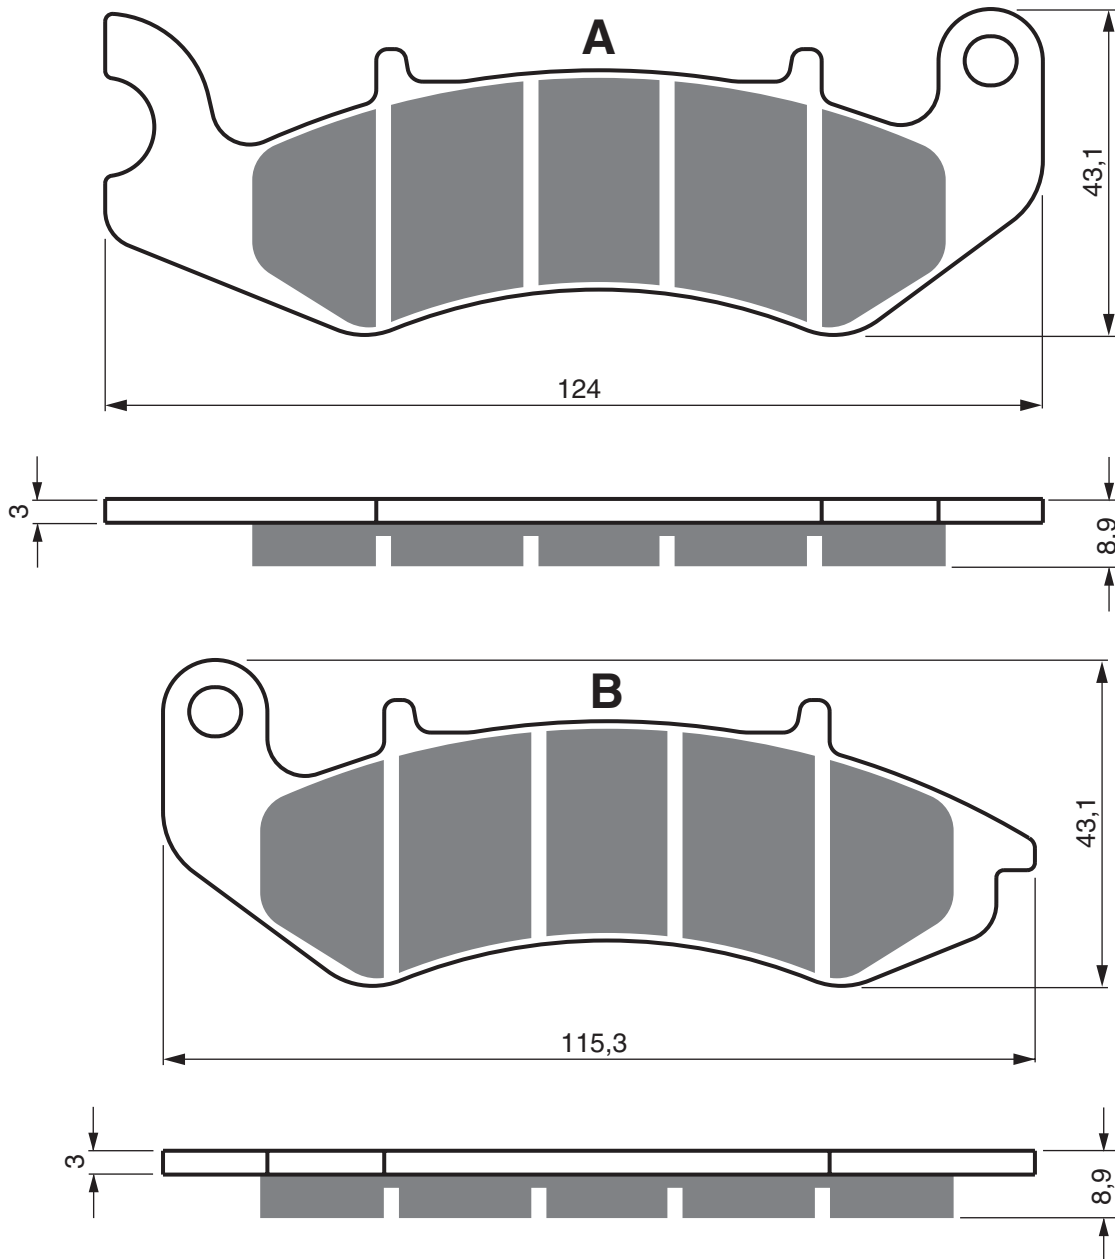

PART NUMBER

394

AD

K5

S3

**S33
RACING**

GENERIC	Demonio	50		2017	2018	FL
GENERIC		125	Classic	2017	2018	FL
GENERIC		125	Code (4T)	2017	2018	FL
GENERIC	Demonio	125		2017	2019	FL
GENERIC	GRS	125		2017	2018	FL
GENERIC	Race 2	125	GT (4T)	2018	2018	FL
GENERIC	Sirion	125	(Rear Disc Model) (4T)	2018	2018	FL
GENERIC	TR	125	SM (4T)	2017	2018	FL
GENERIC	TR	125	X	2017	2018	FL
GENERIC	TW	125	SM	2017	2018	FL