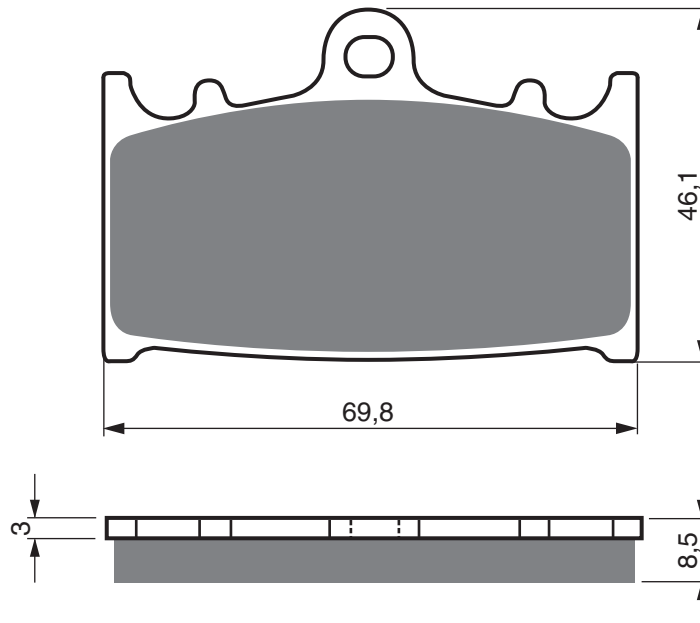

- AD
- S3
- **S33 RACING**
- GP5
- GP6
- GP7

FOR BERINGER			4 Piston (Old Design)			FL
KAWASAKI	KR1S	250	(KR 250 C2/C3)	1990	1992	FL
KAWASAKI	ZR	400	Zephyr (G2/G3/G4/G5)	1997	2001	FL
KAWASAKI	ZXR	400	H1/H2	1989	1990	FL
KAWASAKI	ZXR	400	H1/H2	1989	1990	FR
KAWASAKI	ZXR	400	J1/J2	1989	1990	FL
KAWASAKI	ZXR	400	J1/J2	1989	1990	FR
KAWASAKI	ZXR	400	R (ZX 400 M1-M4)	1991	1994	FR
KAWASAKI	ZZR	400	(ZX 400 K1/K2/K3)	1990	1992	FR
KAWASAKI	ZZR	400	(ZX 400 N1/N2/N3/N4/N5/N6/N7)	1993	1999	FL
KAWASAKI	ZZR	400	(ZX 400 N1/N2/N3/N4/N5/N6/N7)	1993	1999	FR
KAWASAKI	ZX-6R	600	(ZX600) F1/F2/F3	1995	1997	FL
KAWASAKI	ZX-6R	600	(ZX600) F1/F2/F3	1995	1997	FR
KAWASAKI	ZX-6R	600	E1-E5 (Ninja ZX6)	1993	1997	FL
KAWASAKI	ZX-6R	600	E1-E5 (Ninja ZX6)	1993	1997	FR
KAWASAKI	ZZ-R	600	(ZX 600 D1-D3)	1990	1993	FL
KAWASAKI	ZZ-R	600	(ZX 600 D1-D3)	1990	1993	FR
KAWASAKI	ZZR	600	(ZX 600 E1-E13)	1993	2005	FL
KAWASAKI	ZZR	600	(ZX 600 E1-E13)	1993	2005	FR
KAWASAKI	ZZR	600	(ZX 600 E6F)	2006	2007	FL
KAWASAKI	ZZR	600	(ZX 600 E6F)	2006	2007	FR
KAWASAKI	ZXR	750	H1/H2/J1/J2	1989	1992	FL
KAWASAKI	ZXR	750	H1/H2/J1/J2	1989	1992	FR
KAWASAKI	ZXR	750	K1/L1/L2/L3/M1/M2	1993	1995	FL
KAWASAKI	ZXR	750	K1/L1/L2/L3/M1/M2	1993	1995	FR
KAWASAKI	GPZ	900	R A7/A8	1990	1996	FL
KAWASAKI	GPZ	900	R A7/A8	1990	1996	FR

KAWASAKI	ZX-9R	900	(ZX 900 B1/B2)	1994	1995	FL
KAWASAKI	ZX-9R	900	(ZX 900 B1/B2)	1994	1995	FR
KAWASAKI	KLZ	1 000	ACF/ADF/AEF/BFF/B6F Versys	2012	2018	FL
KAWASAKI	KLZ	1 000	SE LT Versys (BJF) (ABS)	2018	2019	FL
KAWASAKI	ZR	1 100	A1-A4 „Zephyr“	1992	1995	FL
KAWASAKI	ZR	1 100	A1-A4 „Zephyr“	1992	1995	FR
KAWASAKI	ZZR	1 100	(ZX 1100 C1-C3)	1990	1992	FL
KAWASAKI	ZZR	1 100	(ZX 1100 C1-C3)	1990	1992	FR
KAWASAKI	ZZR	1 100	(ZX 1100 D1-D9)	1993	2001	FL
KAWASAKI	ZZR	1 100	(ZX 1100 D1-D9)	1993	2001	FR
KAWASAKI	ZZR	1 200	C1H/C2H	2002	2004	FL
KAWASAKI	ZZR	1 200	C1H/C2H	2002	2004	FR
KAWASAKI	VN	1 700	B9F/BAF/BBF/BCF/BDF/BEF/BFF/BGF/BHF/BJF Voyager (ABS)	2009	2019	FL
KAWASAKI	VN	1 700	DAF/DBF/DCF/DDF/DEF Classic Tourer ABS	2010	2013	FL
KAWASAKI	VN	1 700	DFV/DGF Vulcan Nomad	2015	2016	FL
KAWASAKI	VN	1 700	DFV/DGF Vulcan Nomad	2015	2016	FR
KAWASAKI	VN	1 700	KBF/KCF/KDF/KEF Voyager Custom	2011	2014	FL
KAWASAKI	VN	1 700	KBF/KCF/KDF/KEF Voyager Custom	2011	2014	FR
KAWASAKI	VN	2 000	A1/A2/A6F	2004	2008	FL
KAWASAKI	VN	2 000	A1/A2/A6F	2004	2008	FR
KAWASAKI	VN	2 000	H8F/H9F Classic	2008	2009	FL
KAWASAKI	VN	2 000	H8F/H9F Classic	2008	2009	FR
MOTO MASTER			4 Piston			FL
PRE TECH			4 Piston (P402) Lockheed replacement caliper			FL
PRO ONE			4 Piston Caliper			FL

Disc Brake Pads