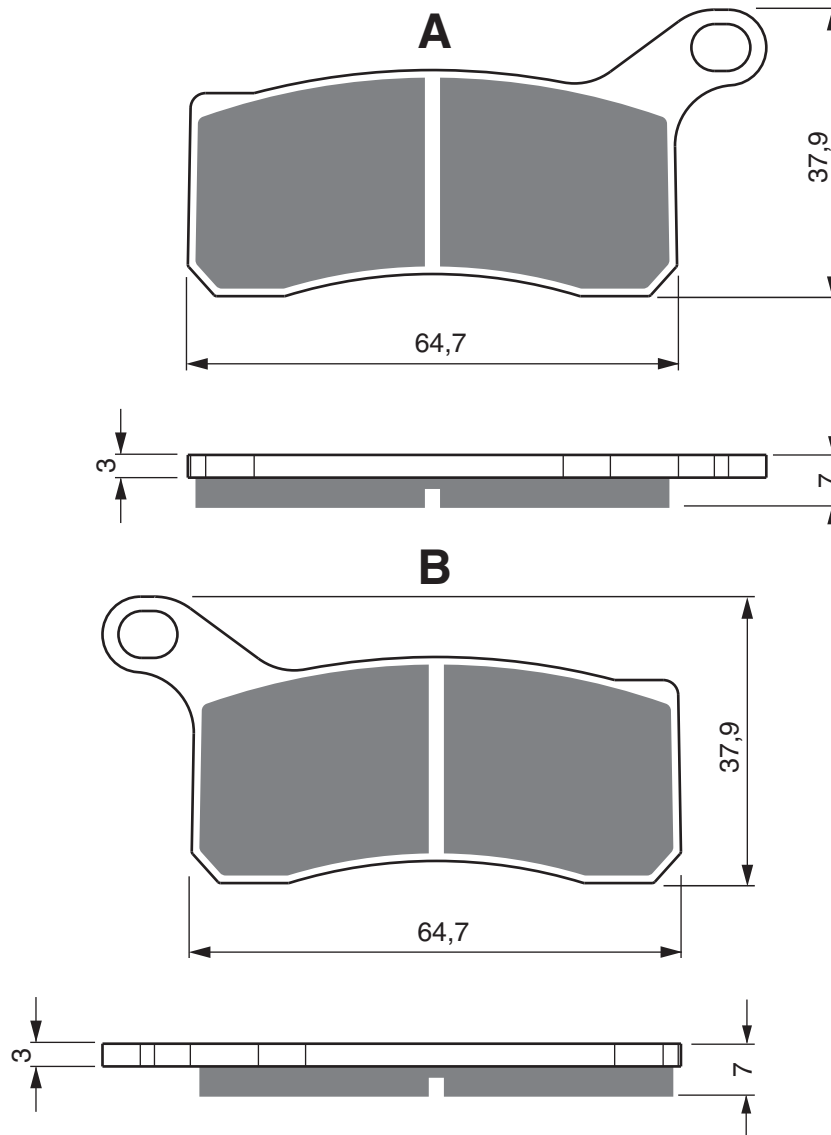

PART NUMBER

261

AD

K1

K5

S3

**S33
RACING**

KTM	SX-F	450	(Quad)	2009	2011	FL
KTM	SX-F	450	(Quad)	2009	2011	FR
KTM	XC	450	(Quad)	2008	2010	FL
KTM	XC	450	(Quad)	2008	2010	FR
KTM	SX-F	505	(Quad)	2009	2012	FL
KTM	SX-F	505	(Quad)	2009	2012	FR
KTM	XC	525	(Quad)	2008	2012	FL
KTM	XC	525	(Quad)	2008	2012	FR

EQUIVALENTS OEM

830 13 030 100

K00979315

Disc Brake Pads