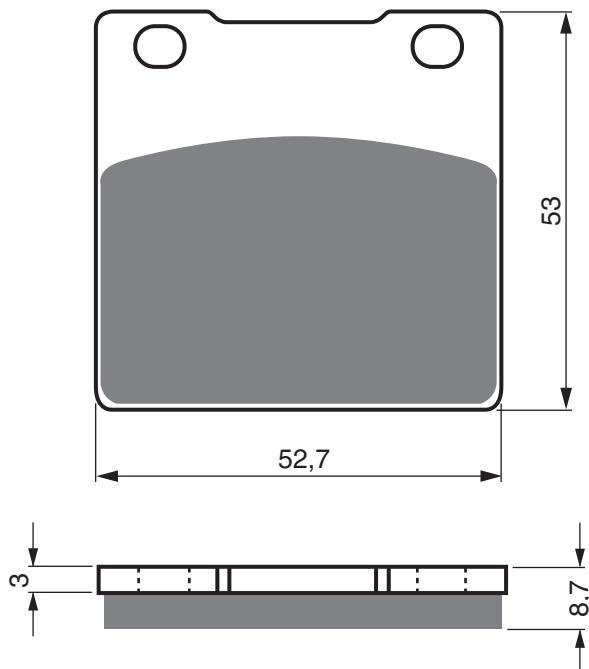

PART NUMBER

016

AD

S3

S33 RACING

HYOSUNG	Comet	250	/600		2002	2002	RR
KAWASAKI	Z	250	A1/A2		1978	1980	RL
KAWASAKI	Z	250	A3		1981	1981	RL
KAWASAKI	ZXR	400	(L1-L9)		1991	2003	RL
KAWASAKI	ZXR	400	H1/H2		1989	1990	RL
KAWASAKI	ZXR	400	J1/J2		1989	1990	RL
KAWASAKI	ZXR	400	R (ZX 400 M1-M4)		1991	1994	RL
KAWASAKI	ZX-7R	750	(ZX 750 P1/P2)/P3/P4/P5/P6/P7)		1996	2003	RL
KAWASAKI	ZXR	750	H1/H2/J1/J2		1989	1992	RL
KAWASAKI	ZXR	750	K1/L1/L2/L3/M1/M2		1993	1995	RL
KAWASAKI	ZRX	1 100	(ZR 1100 C1/C2/C3/C4)		1997	2000	RL
KAWASAKI	ZZR	1 100	(ZX 1100 D1-D9)		1993	2001	RL
KAWASAKI	ZRX	1 200	R (A1/A2/A3/A4/A5/A6F)		2001	2008	RL
KAWASAKI	ZRX	1 200	S (B1-B3)		2001	2004	RL
KAWASAKI	ZX	1 200	(ZX 1200 B3/B4/B6F)		2004	2006	RR
KAWASAKI	ZX-12R	1 200	(ZX 1200 A1/A2/B1/B2)		2000	2003	RL
KAWASAKI	ZX-12R	1 200	Dart		2002	2003	RR
KAWASAKI	ZZR	1 200	C1H/C2H		2002	2004	RR
MAGNI		1 200	Sport S		2001	2001	RR
SUZUKI	GSF	250	N/ZM/P/NP/ZP/N/NR		1992	1996	RR
SUZUKI	GSF	250	VS/VT/VV/VW/VX/VY Bandit (GJ77)		1995	2000	RR
SUZUKI	GSX	250	FL/FM/FN/FP/FR/FS/FT/FV/FW Across		1990	1998	RR
SUZUKI	GSX	250	R CH/H (GJ72A)				RR
SUZUKI	GSX	250	SSM Katana (GJ76A)		1991	1991	RR
SUZUKI	GSXR	250	CK				RR
SUZUKI	GSXR	250	J (GJ72A)				RR
SUZUKI	GSXR	250	RK (GJ73A)		1989	1989	RR
SUZUKI	RG	250	WD „Gamma“		1983	1983	FL
SUZUKI	RG	250	WD „Gamma“		1983	1983	RL
SUZUKI	RG	250	WE/FG/CH/FCH/FH Gamma		1984	1988	RR
SUZUKI	RGV	250	J/K/L		1988	1990	RL

SUZUKI	GSF	400	All models (Bandit)		1989	1997	RR
SUZUKI	GSX	400	F FJ/FK/FAK/FL (GK74A)		1988	1990	RL
SUZUKI	GSX	400	FSV/FSK1 (GK7B) Inazuma		2000	2000	RR
SUZUKI	GSX	400	FW/FWS/FWS-2		1983	1983	FL
SUZUKI	GSX	400	FW/FWS/FWS-2		1983	1983	FR
SUZUKI	GSX	400	FW/FWS/FWS-2		1983	1983	RL
SUZUKI	GSX	400	R2/RG (GK71B/F)		1985	1986	RL
SUZUKI	GSX	400	X/XA/XS Impulse				RL
SUZUKI	GSX-R	400	H		1987	1987	RL
SUZUKI	GSX-R	400	J/RR/RAK (GK73A)		1988	1990	RR
SUZUKI	GSX-R	400	RL/RM/RN/RP/RS (GK76A)		1990	1995	RL
SUZUKI	RF	400	RP/RR/VR/RT/RVT/RV-V (GK78A)		1993	1997	RR
SUZUKI	RG	400	EW/EW-2G/EWH Walter Wolf (Type 1&2)		1985	1987	RR
SUZUKI	SV	400	N (VK53A)		1998	1998	RR
SUZUKI	SV	400	SV (VK53A)		1998	1998	RR
SUZUKI	SV	400	SX/SY/SK1/SK2		2000	2002	RR
SUZUKI	SV	400	X/Y/K1/K2		2000	2002	RR
SUZUKI	GS	500	EK/EL/EM/EN/EP/ER/ES		1989	1995	RL
SUZUKI	GS	500	ET/EV/EW/EX/EY/K1/K2/K3/FK4/FK5/K5/FK6/K6/K7/FK7/K8/FK8		1996	2008	RR
SUZUKI	RG	500	G/CH		1985	1987	RL
SUZUKI	GSX	550	ESD/ESE/EFE/EFF/ESH/EFG		1984	1987	FL
SUZUKI	GSX	550	ESD/ESE/EFE/EFF/ESH/EFG		1984	1987	FR
SUZUKI	GSX	550	ESD/ESE/EFE/EFF/ESH/EFG		1984	1987	RL
SUZUKI	GSF	600	Y/SY/K1/SY1/K2/SK2/SK3/K3/K4/SK4 Bandit		2000	2004	RR
SUZUKI	GSX	600	FJ/FK/FL/FM/FN/FP/FR/FS/FT/FV		1988	1997	RR
SUZUKI	GSX	600	FW/FX/FY/FK1/FK2/FK3/FK4/FK5/FK6		1998	2006	RL
SUZUKI	GSX-R	600	K1/K2/K3/ZK3		2001	2003	RR
SUZUKI	GSX-R	600	V/W/X/Y		1997	2000	RR
SUZUKI	RF	600	RP/RR/RS/RT/RV		1993	1997	RL

Disc Brake Pads