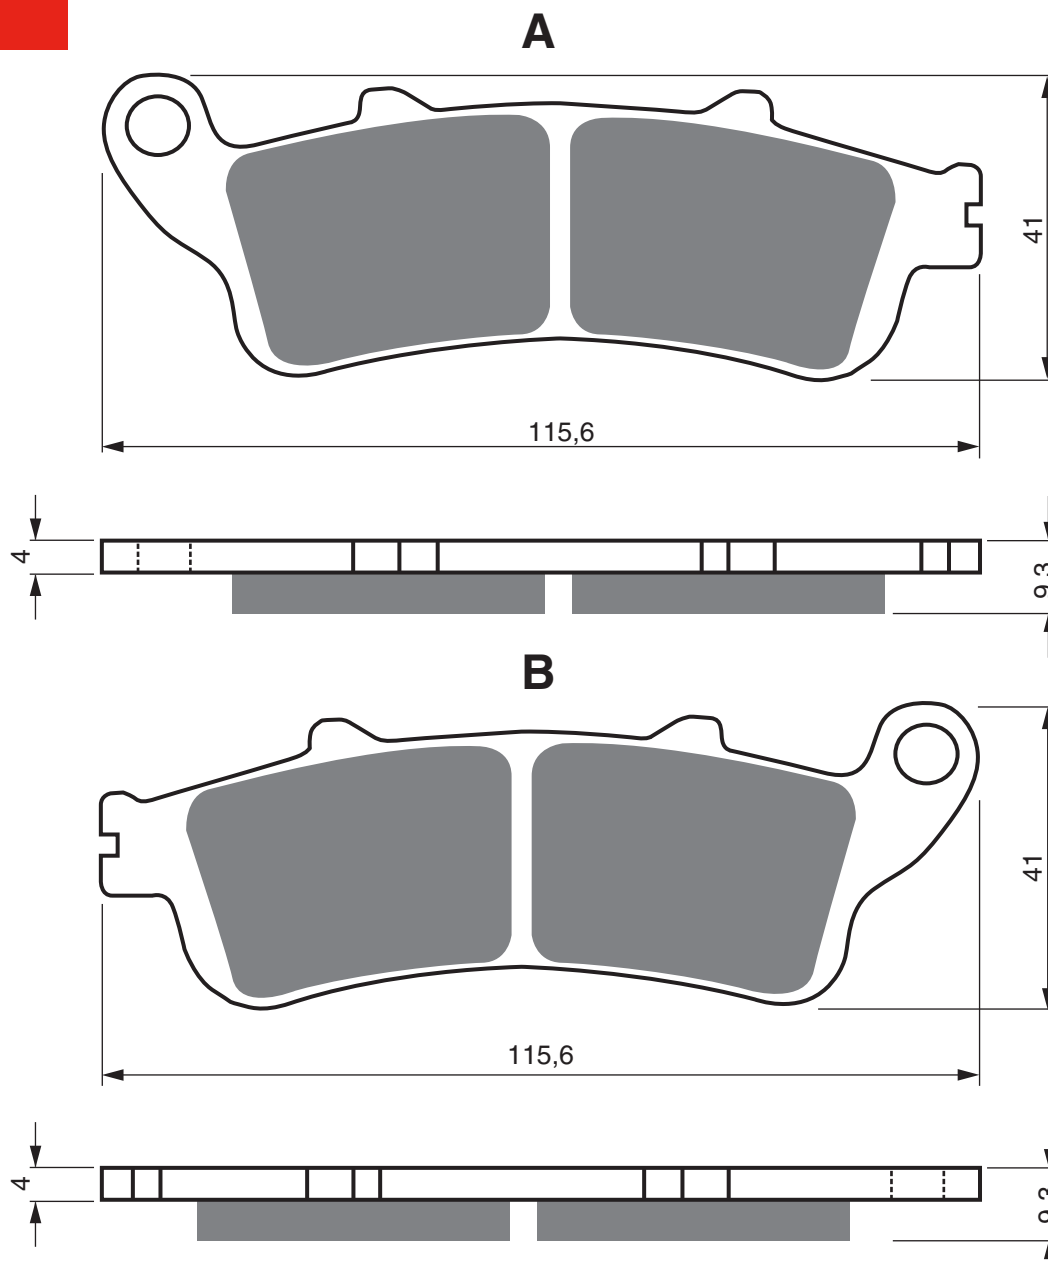

PART NUMBER

135

AD

S3

S33
RACING

GARELLI		250	Skyнет	2002	2002	FL
GARELLI		400	Skyнет	2002	2002	FL
HONDA	FES	125	W/Y/1/2/3/4/5 Pantheon	1998	2006	FL
HONDA	FES	150	W/Y/1/2/3/4/5 Pantheon	1998	2006	FL
HONDA	FES	250	W/X Foresight	1998	1999	FL
HONDA	FES	250	Y/1/2/5 Foresight	2000	2005	FL
HONDA	NSS	250	Y/AY/1/A1/A3/3 Forza/Forza-S/Forza-T/Forza-ST/Jazz/Reflex (MF04/MF06)	2000	2004	FL
HONDA	FJS	400	D6/D7/D8	2006	2008	FL

HONDA	FJS	600	1/2/D3/D4/D5/D6/D7/A3-A7 Silverwing	2001	2009	FL
KAWASAKI	EN	650	AFF/A6F/AGF/AGFA/CGF/CGF/CGFA - Vulcan S (Non ABS)	2015	2018	FL
KAWASAKI	EN	650	BFF/BGF/BGFA/BGFB/DHF/DGFA/EHF/DJF/DJFA/EJF/EJFA/FJF/EJFA - Vulcan S (ABS)	2015	2019	FL
PEUGEOT	SV	250		2001	2002	FL

EQUIVALENTS OEM

06455 KFG 016	06455 KFG 641	06455 KPB 406	06455 KPB 416	119 481 00	754808	43082 0152

Disc Brake Pads