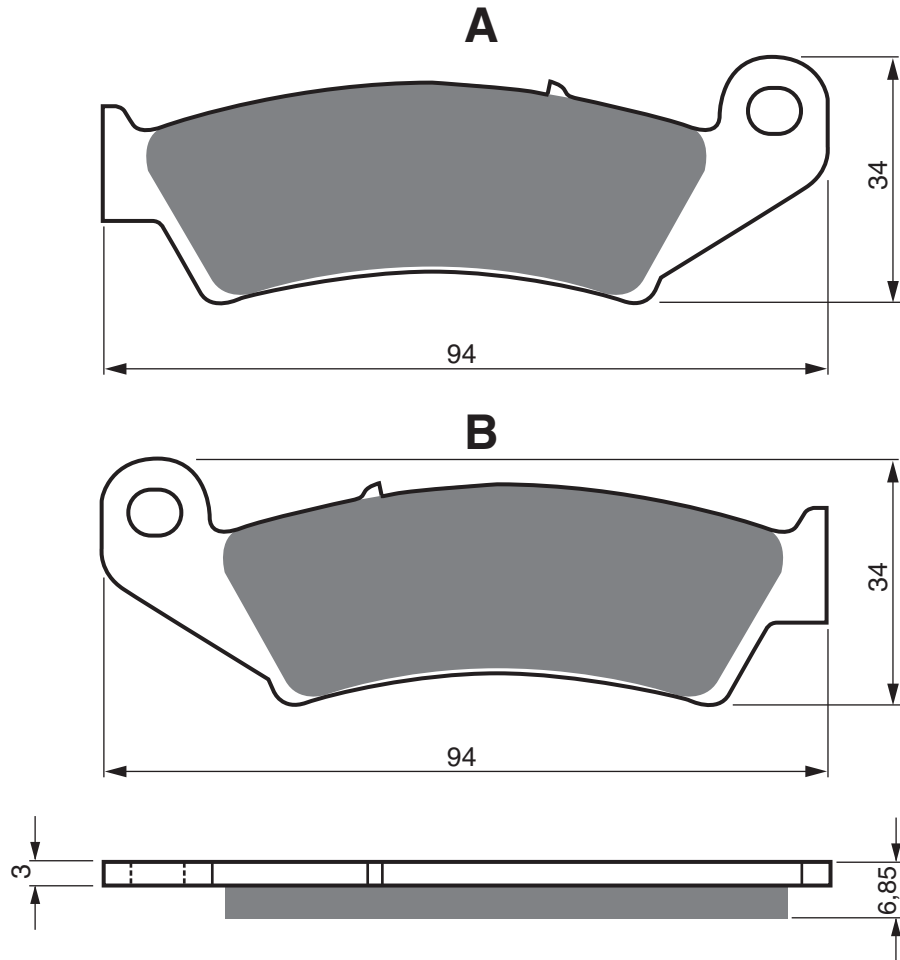

PART NUMBER

041

AD

K1

K5

K5-LX

S3

**S33
RACING**

AJP	PRS	250	Enduro	2009	2009	FL
AJP	PRS	250	Supermoto	2009	2009	FL
ALFER	AR	250		1993	1993	FL
APRILIA	MXV	450		2009	2013	FL
APRILIA	RXV	450	Enduro	2006	2013	FL
APRILIA	RXV	550	Enduro	2006	2013	FL
BETA	RR	125		2018	2019	FL
BETA	RR	250	Enduro	2005	2011	FL
BETA	RR	250	Enduro (2T)	2013	2014	FL
BETA	RR	250	Enduro racing (2T)	2014	2014	FL
BETA	RR	250	Enduro Racing (2T)	2018	2019	FL
BETA	RR	250	Racing (2T)	2015	2015	FL
BETA		300	X-Trainer (2T)	2015	2019	FL
BETA	RR	300	Enduro (2T)	2013	2014	FL
BETA	RR	300	Enduro racing (2T)	2018	2019	FL
BETA	RR	300	Racing (2T)	2015	2015	FL
BETA	RR	350	Enduro	2012	2012	FL
BETA	RR	350	Enduro	2013	2014	FL
BETA	RR	350	Racing (4T)	2015	2015	FL
BETA	RR	400		2013	2014	FL
BETA	RR	400	4T Enduro	2005	2011	FL
BETA	RR	430	(4T)	2015	2015	FL
BETA	RR	430	Racing (4T)	2015	2015	FL
BETA	RR	450	4T Enduro	2012	2014	FL

BETA	RR	450	Cross Country	2012	2012	FL
BETA	RR	450	Enduro	2005	2012	FL
BETA	RR	480	(4T)	2015	2015	FL
BETA	RR	480	Racing (4T)	2015	2015	FL
BETA	RR	490	Enduro Racing (4T)	2013	2014	FL
BETA	RR	498	Enduro	2012	2012	FL
BETA	RR	498	Enduro	2013	2014	FL
BETA	RR	520	Enduro	2005	2011	FL
BETA	RR	525	Enduro 4T	2005	2009	FL
CANNONDALE	MX	400		2000	2000	FL
CPI		125	Sauel			FL
GAS GAS		125	Trail Halley	2009	2009	FL
GAS GAS	EC	125		2010	2015	FL
GAS GAS	EC	125	/200/250/300 (2T)	2000	2008	FL
GAS GAS	MX	125	/250 (MC)	2001	2008	FL
GAS GAS	EC	200	(2T)	2000	2008	FL
GAS GAS	EC	200	(2T)	2010	2015	FL
GAS GAS	EC	200	(2T)	2017	2017	FL
GAS GAS	EC	200	(Euro 4)	2018	2019	FL
GAS GAS	EC	250	(2T)	2000	2008	FL
GAS GAS	EC	250	(2T)	2010	2011	FL
GAS GAS	EC	250	(2T)	2012	2015	FL
GAS GAS	EC	250	(Euro 4)	2018	2019	FL
GAS GAS	XC	250	(Euro 4)	2017	2019	FL