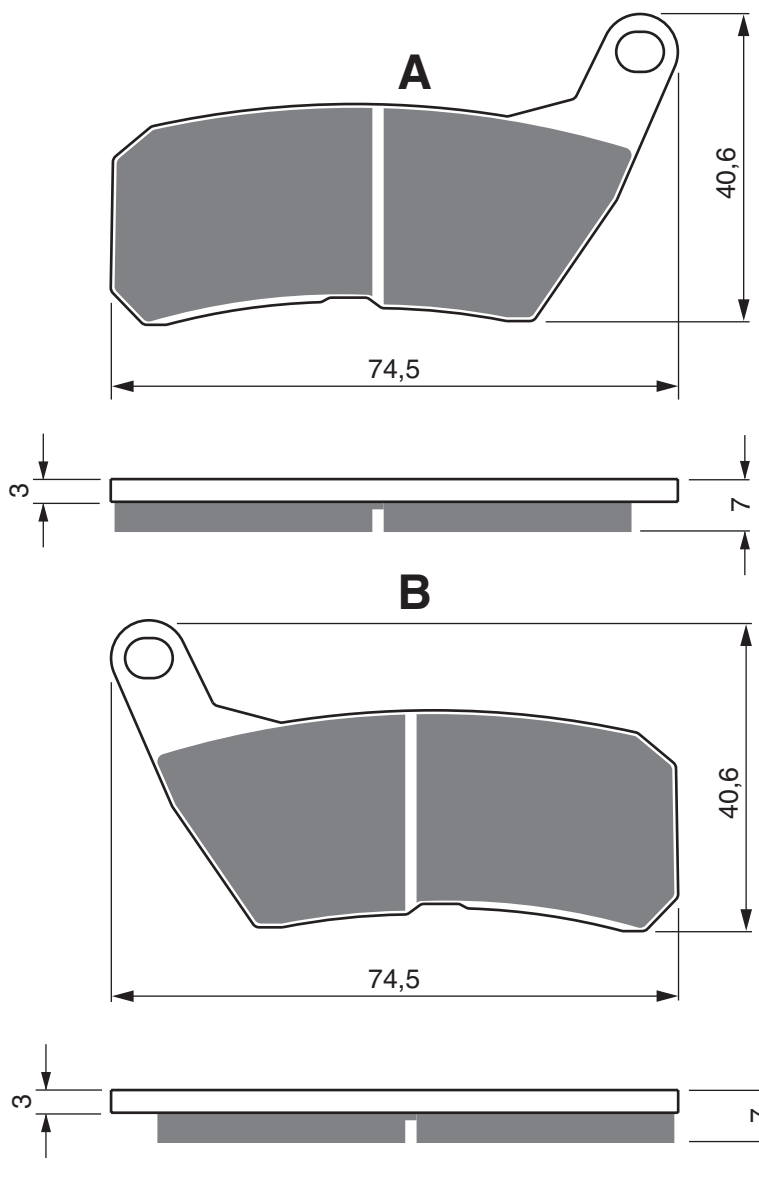

PART NUMBER

321

S3

**S33
RACING**

GP5

GP6

HM	CRE	50	Six Competition	2007	2012	FL
HM	CRM	50	Derapage Competition	2007	2008	FL
HM	CRM	50	Derapage Competition	2009	2012	FL
HM	CRE-F	125	X Six (4T)	2010	2011	FL
HM	CRM	125	(Derapage Competition 2T)	2011	2012	FL
HM	CRM F	125	X (Derapage Competition 4T)	2010	2011	FL
MAGURA		770	Radial Bremssystem			FL