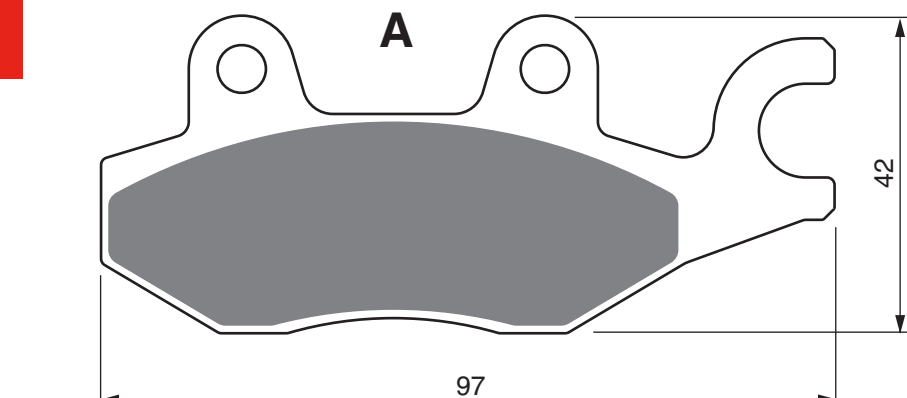

PART NUMBER

088

AD

K1

K5

S3

S33
RACING

BOMBARDIER		200	Rally		2005	2006	RR
CAGIVA	Canyon	500			1996	2000	RR
CAGIVA	Canyon	600	E		1996	1999	RR
CAGIVA	E	900	Elefant Dakar Rep (300mm Front Disc)		1993	1995	RR
CAGIVA	E	900	Elefant ie GT (296 Front Disc)		1991	1992	RR
CAGIVA	E	900	ie Lucky Explorer (296mm Front Disc)		1990	1990	RR
CAGIVA	IE	900	Canyon / Gran Canyon		1998	2000	RR
CAGIVA	Navigator	1 000			2000	2005	RR
HYOSUNG	XRX	125	Supermoto		2007	2011	RR
MZ	VRT	125	Quad		2005	2005	RR
MZ	VRT	175	Quad		2005	2005	RR
SUZUKI	DR	800	SM/SN/SP		1991	1993	RR
TRIUMPH	Sprint		RS		1999	2004	RL
TRIUMPH	Daytona	750			1992	1992	RR
TRIUMPH	Trident	750			1992	1998	RL