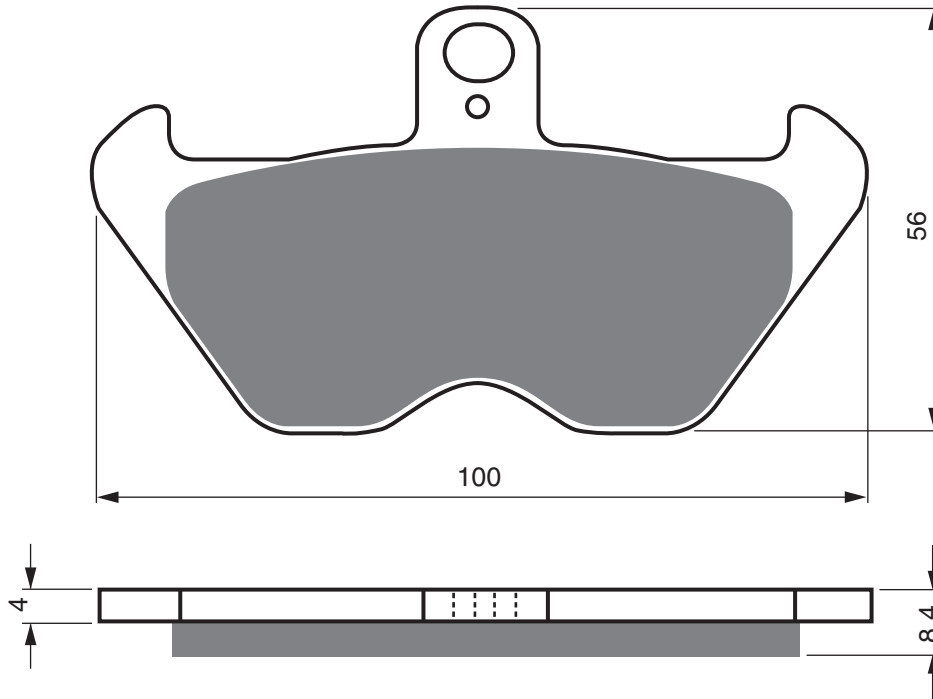

PART NUMBER

117

- AD
- S3
- **S33**
  RACING
- GP5
- GP6
- GP7

BMW	K100		RS	1989	1992	FL
BMW	R80		Mystic	1994	1995	FL
BMW	R80	800	R	1991	1994	FL
BMW	R	850	C	1996	2000	FL
BMW	R	850	C	1997	2000	FL
BMW	R	850	R (BMW259/G239)	1994	2002	FL
BMW	R	850	RT (BMW259/G239)	1996	2001	FL
BMW	K1	1 000		1989	1993	FL
BMW	R100	1 000	Mystik	1993	1996	FL
BMW	R100	1 000	R	1991	1995	FL
BMW	K	1 100	LT	1989	1993	FL
BMW	K	1 100	RS	1992	1996	FL

BMW	KL	1 100	LT	1989	1993	FL
BMW	KL	1 100	LT	1993	1999	FL
BMW	R	1 100	GS (BMW247/A339/3)	1993	1999	FL
BMW	R	1 100	R (BMW259/G239)	1993	2001	FL
BMW	R	1 100	RS	1992	2001	FL
BMW	R	1 100	RT (BMW259/G239)	1994	2001	FL
BMW	R	1 100	S	1996	2000	FL
BMW	K	1 200	LT	1997	2000	FL
BMW	K	1 200	RS	1996	2000	FL
BMW	R	1 200		2000	2002	FL
BMW	R	1 200	C	1996	2002	FL

EQUIVALENTS OEM

34 11 2 314 996	34 11 2 310 983	34 11 7 663 764	34 11 7 655 687	34 11 2 331 173	34 11 2 314 512	34 11 7 658 156
34 11 2 333 045