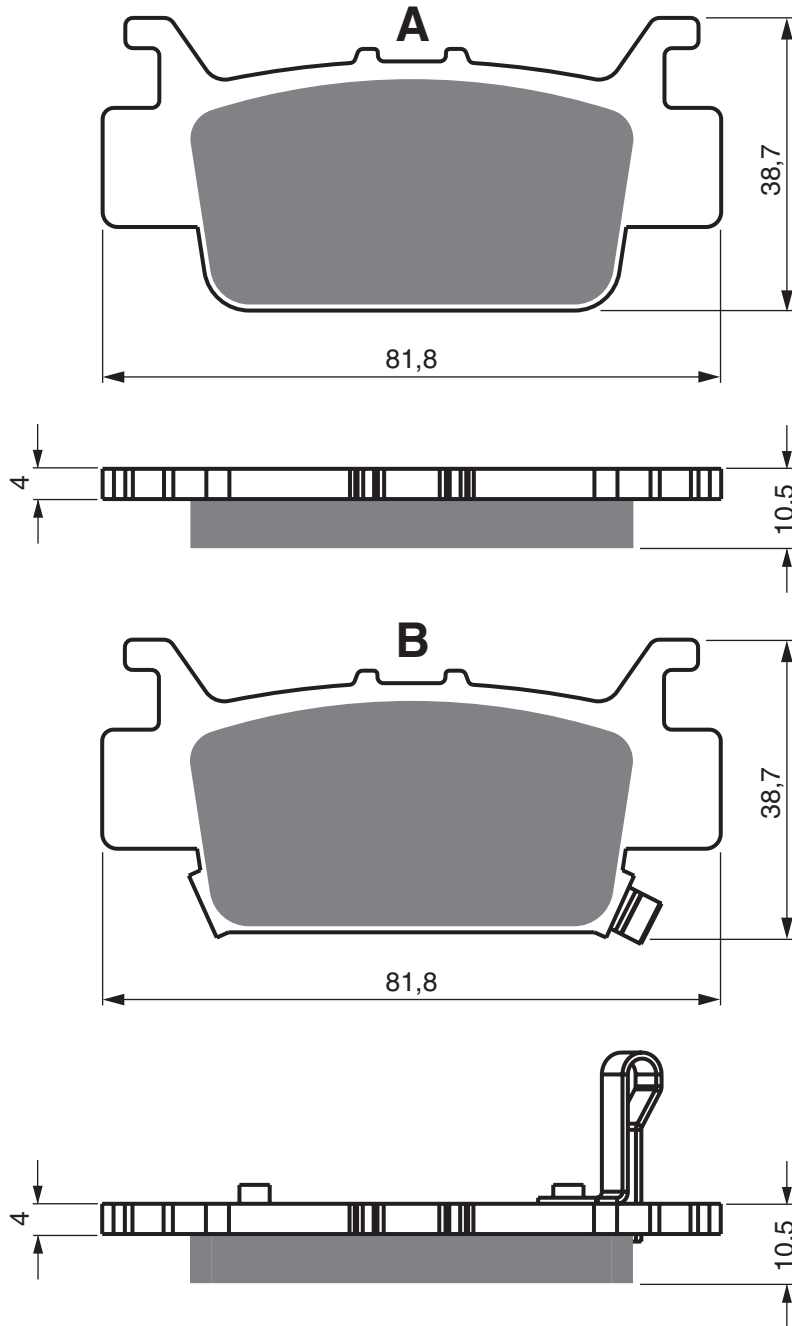

PART NUMBER

382

AD

K1

K5

S3

S33
RACING

HONDA	SXS	1 000	M3 Pioneer (3 Seater)	2016	2018	RL
HONDA	SXS	1 000	M3P Pioneer (3 Seater)	2016	2018	RL
HONDA	SXS	1 000	M5D Pioneer (5 Seater)	2016	2018	RL
HONDA	SXS	1 000	M5L Pioneer (5 Seater)	2017	2018	RL
HONDA	SXS	1 000	M5P Pioneer (5 Seater)	2016	2018	RL

EQUIVALENTS OEM

06431-HL4-A01

Disc Brake Pads