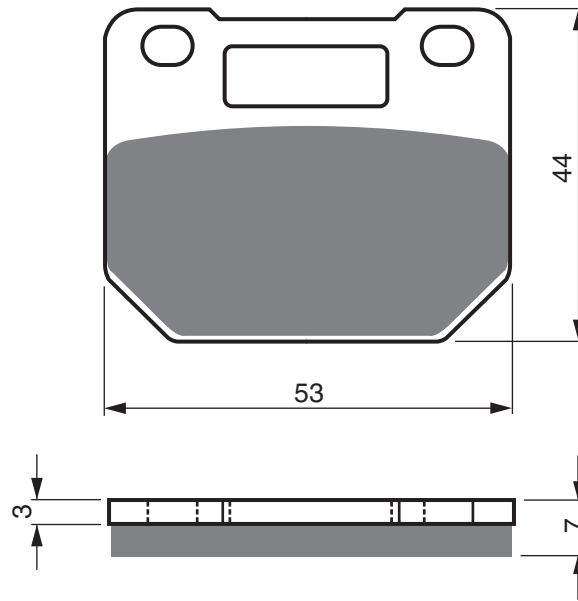

PART NUMBER

074

AD

S3

SUZUKI	RG	125	CG/CH/J (NF12A) Gamma / Rear Drum Brake model	1986	1990	FL
SUZUKI	RG	125	UCG/UCH/UJ/UAJ/BUJ (NF12B) Gamma / Rear Drum model	1986	1990	FL

EQUIVALENTS OEM

5910036850

59130 36A00

59130 36A01