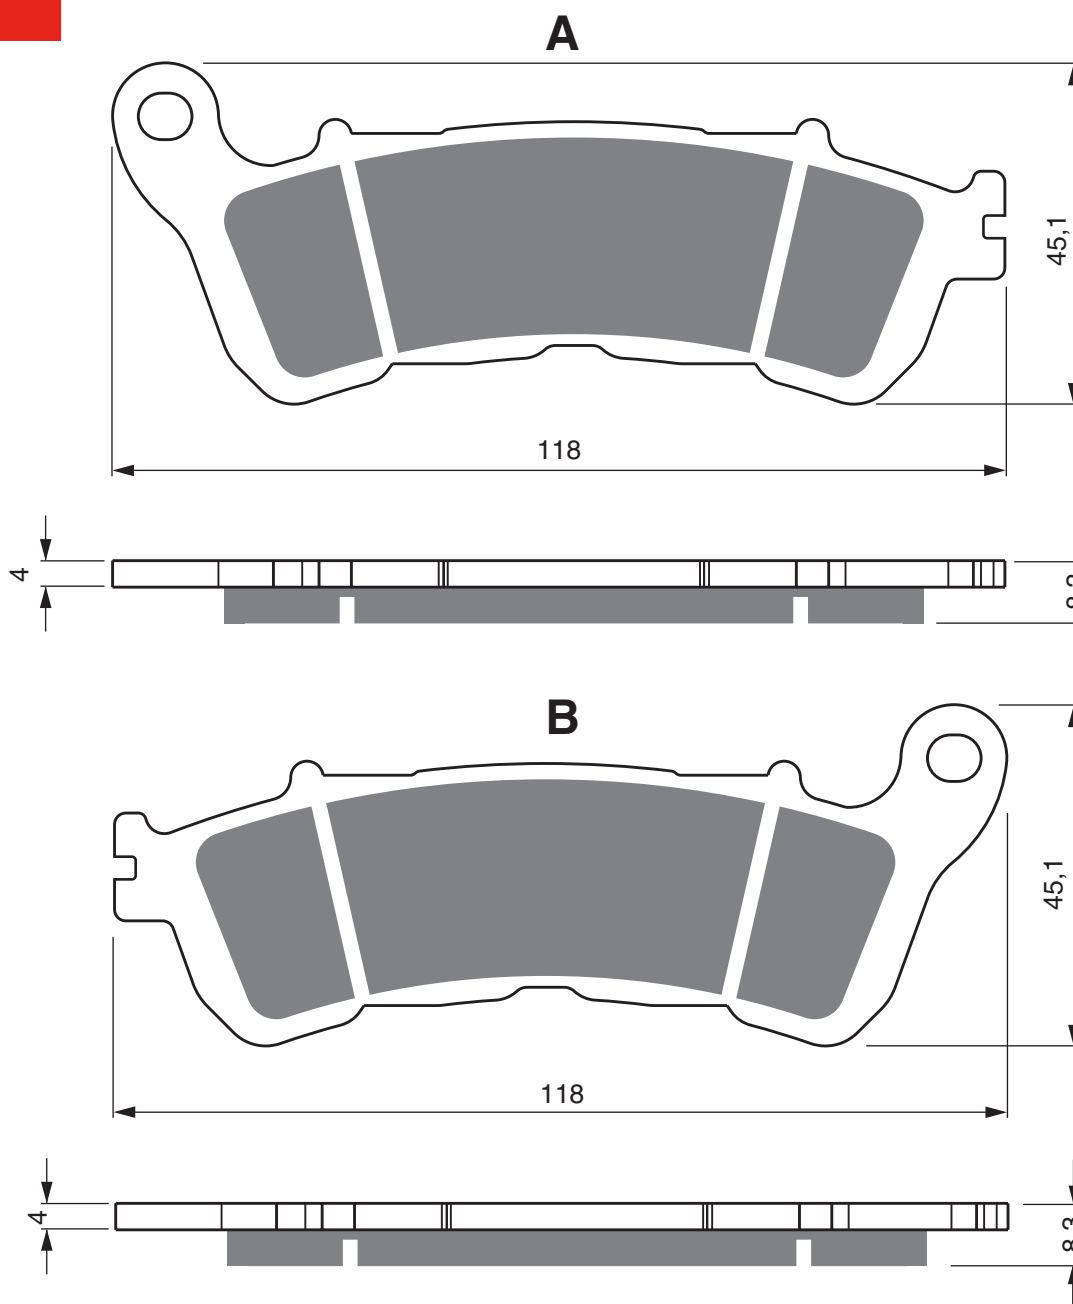

PART NUMBER

257

AD

S3

S33
RACING

GP5

GP6

GP7

HONDA	FES	125	7/9/A S-Wing (Non ABS Model)	2007	2013	FL
HONDA	FES	125	A7/A9/AA S-Wing	2007	2015	FL
HONDA	SH	125	i (3 Piston Caliper/ABS)	2014	2016	FL
HONDA	SH	125	i 9/A/B Fuel Injection	2009	2012	FL
HONDA	SH	125	i RA (Fuel Injection/rear disc model)	2010	2014	FL
HONDA	FES	150	7/9/A S-Wing	2007	2013	FL
HONDA	FES	150	S-Wing A7/A9/AA (ABS Model)	2007	2013	FL
HONDA	SH	150	i (3 Piston Caliper/ABS)	2014	2016	FL
HONDA	SH	150	i 9/A/B Fuel Injection	2009	2012	FL
HONDA	SH	150	RA (Fuel Injection/rear disc)	2010	2014	FL
HONDA	CBR	250	RAB/RAC (ABS)	2011	2013	FL
HONDA	NSS	250	AX5/AX6 (ABS) Forza Z	2005	2007	FL
HONDA	NSS	250	EX5/EX6/EX7/EX8 (ABS) Forza EX	2005	2008	FL
HONDA	NSS	250	X5/X7/X8 Forza	2005	2008	FL
HONDA	PS	250	S/6 Big Ruckus	2005	2006	FL
HONDA	NSS	300	AD Forza (ABS)	2013	2017	FL
HONDA	NSS	300	D Forza (Non ABS)	2013	2015	FL

HONDA	SH	300	AR8/AR9/ARA (ABS Model)	2008	2010	FL
HONDA	SH	300	i (ABS)	2014	2014	FL
HONDA	SH	300	i 7/8/9/A/B (Non ABS)	2007	2012	FL
HONDA	SH	300	i A7/A8/A9/AA/AB/AC (ABS Model)	2007	2013	FL
HONDA	SH	300	R8/R9/RA (Non ABS)	2008	2010	FL
HONDA	FJS	400	SW-T (FJS 400 A9/AB)	2009	2016	FL
HONDA	SW-T	400	(FJS 400 D9)	2009	2009	FL
HONDA	CBF	500	A4/A5/A6 (ABS)	2004	2007	FR
HONDA	CB	600	FA7/FA8/FA9/FAA/FAB Hornet	2007	2013	FL
HONDA	CB	600	FA7/FA8/FA9/FAA/FAB Hornet	2007	2013	FR
HONDA	CBF	600	NA8/NA9/NAA (ABS)	2008	2011	FL
HONDA	CBF	600	NA8/NA9/NAA (ABS)	2008	2011	FR
HONDA	CBF	600	SA8/SA9/SA (ABS/Non ABS)	2008	2012	FL
HONDA	CBR	600	FAB/FAC (ABS)	2011	2013	FL
HONDA	CBR	600	FAB/FAC (ABS)	2011	2013	FR
HONDA	FJS	600	SW-T (FJS 600 AB) ABS Model)	2011	2016	FL
HONDA	DN-01	680	(NSA 700 A8/A9)	2008	2011	FL
HONDA	DN-01	680	(NSA 700 A8/A9)	2008	2011	FR