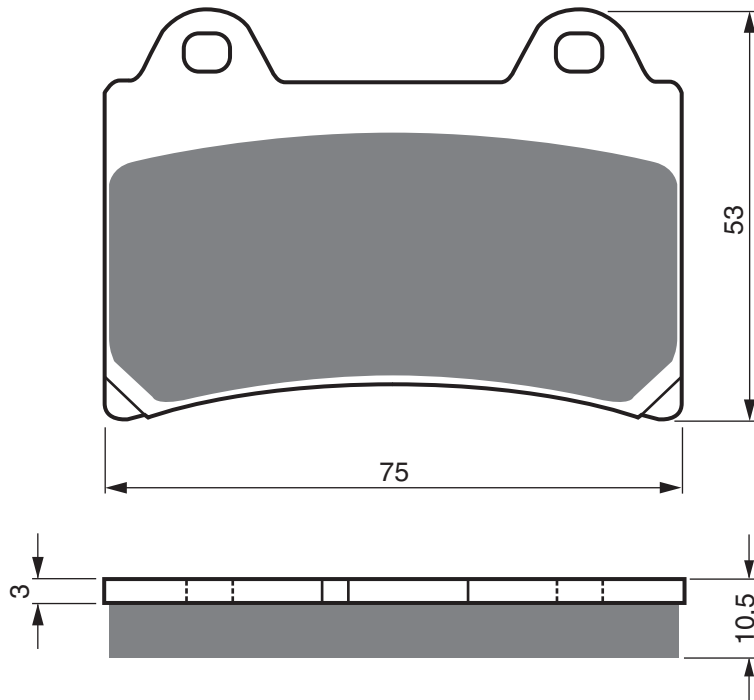

AD

S3

GP5

YAMAHA	FZR	250		1987	1987	FL
YAMAHA	FZR	250		1987	1987	FR
YAMAHA	TDR	250	(3CK1/3CK2 Europe) (Eng Frame # 3CK-)	1988	1992	FL
YAMAHA	TZR	250	(1KT/2AW Japan) (Eng Frame # 1KT-000/056)	1987	1987	FL
YAMAHA	TZR	250	(2MA/2XW1/22XW2 Europe) (Eng Frame # 2MA-)	1987	1988	FL
YAMAHA	TZR	250	(2MA/2XW1/22XW2 Europe) (Eng Frame # 2MA-)	1987	1988	FR
YAMAHA	TZR	250	(2XT1 Japan) (Eng Frame 1KT-09)	1988	1988	FL
YAMAHA	FZR	400	(3EN1/3EN2)	1988	1989	FL
YAMAHA	FZR	400	(3EN1/3EN2)	1988	1989	FR
YAMAHA	FZR	400	RSP (2TK EX-UP)	1987	1987	FL
YAMAHA	SRX	400		1987	1987	FL
YAMAHA	SRX	400	(1JL)	1985	1985	FL
YAMAHA	SRX	400	(3VN1/3VN2/3VN5)	1990	1996	FL
YAMAHA	SRX	400	(3VN1/3VN2/3VN5)	1990	1996	FR
YAMAHA	SRX	600	(3SX)	1990	1991	FL
YAMAHA	FZ	750		1989	1992	FL
YAMAHA	FZ	750		1989	1992	FR

YAMAHA	FZR	750	Genesis	1987	1987	FL
YAMAHA	TDM	850		1991	1995	FL
YAMAHA	TDM	850		1991	1995	FR
YAMAHA	TRX	850		1996	1999	FL
YAMAHA	FZR	1 000	Genesis	1987	1988	FL
YAMAHA	FZR	1 000	Genesis	1987	1988	FR
YAMAHA	FJ	1 200	(3CV/3XW Type)	1988	1995	FL
YAMAHA	FJ	1 200	(3CV/3XW Type)	1988	1995	FR
YAMAHA	FJ	1 200	A (ABS Model)	1991	1995	FL
YAMAHA	FJ	1 200	A (ABS Model)	1991	1995	FR
YAMAHA	XJR	1 200		1995	1998	FL
YAMAHA	XJR	1 200		1995	1998	FR
YAMAHA	XVZ	1 300	AH/ATH „Royal Star“ Royal Star Classic	1996	2000	FL
YAMAHA	XVZ	1 300	AH/ATH „Royal Star“ Royal Star Classic	1996	2000	FR
YAMAHA	XVZ	1 300	AH/ATH „Royal Star“ Royal Star Classic	1996	2000	RR
YAMAHA	XVZ	1 300	TF „Venture Star“	1999	2001	RR
YAMAHA	XV	1 600	A „Wildstar“	1999	2004	RL

EQUIVALENTS OEM

1NL W0045 00	1NL W0045 01	1RK W0045 00	1RK W0045 50	1RK W0046 00	2GH W0045 00	2GH W0045 01
3EN W0045 00	4KG W0045 00	4NK W0046 00	4NK W0045 00	4WM W0046 00		

Disc Brake Pads