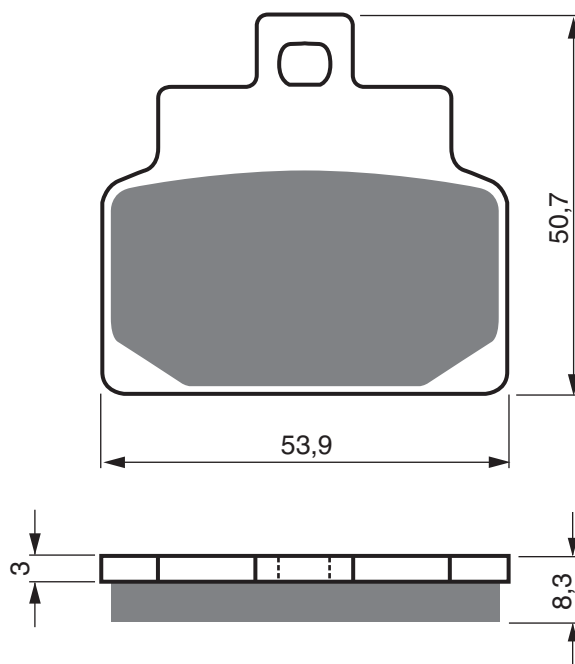

AD

S3

PART NUMBER

170

APRILIA	Scarabeo	100	(2T)	2000	2000	FL
APRILIA	Scarabeo	100	(4T) (SA000/VA000)	2001	2009	FL
APRILIA		125	Mojito/Mojito Custom	2003	2012	FL
APRILIA	Habana	125		2000	2002	FL
APRILIA	Leonardo	125		2005	2006	FL
APRILIA	Leonardo	125		2005	2006	RL
APRILIA	Leonardo	125	/150 ST/SP	1999	2004	FL
APRILIA	Leonardo	125	/150 ST/SP	1999	2004	RL
APRILIA	SR	125		1999	2002	FL
APRILIA	SR	150		1999	2002	FL

EQUIVALENTS OEM

8213460

8213462