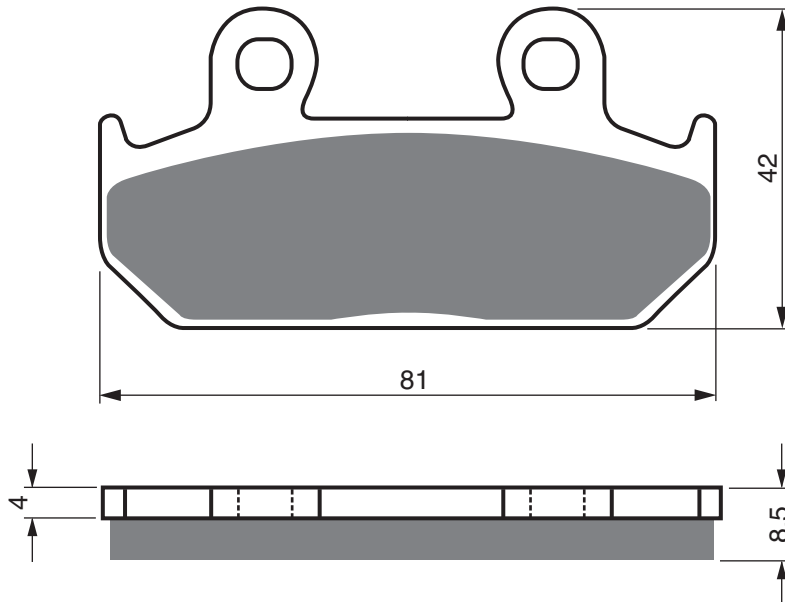

Disc Brake Pads

PART NUMBER

025

AD

K5

S3

**S33
RACING**

GP5