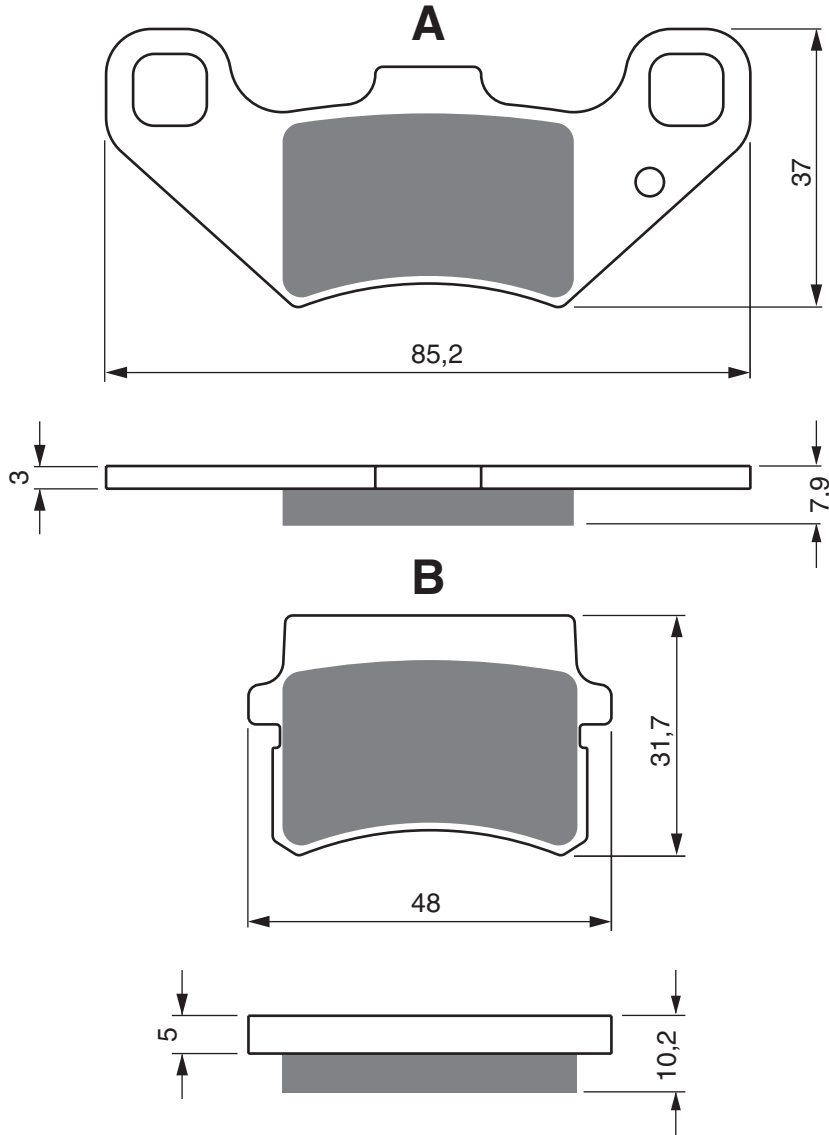

AD	K1	K5	S3	S33 RACING

ADLY		300	Interceptor Quad	2008	2008	FL
ADLY		300	Interceptor Quad	2008	2008	FR
EXPLORER		300	2x4/4x4 Ranger	2008	2009	FL
EXPLORER		300	2x4/4x4 Ranger	2008	2009	FR
HAMMERHEAD BUGGIES		80	T	2008	2009	FL
HAMMERHEAD BUGGIES		80	T	2008	2009	FR
HAMMERHEAD BUGGIES	ES	150	S Supersport 11 R	2008	2009	FL
HAMMERHEAD BUGGIES	ES	150	S Supersport 11 R	2008	2009	FR

MOTORHISPANIA	KN2	50		2012	2013	RR
MOTORHISPANIA	MH10	50	Eco Urban	2014	2014	FL
MOTORHISPANIA	MH10	50	Enduro	2013	2014	FL
MOTORHISPANIA	MH10	50	Pro Enduro	2013	2014	FL
MOTORHISPANIA	MH10	50	Pro SM	2013	2013	FL
MOTORHISPANIA	MH10	50	Pro Urban	2014	2014	FL
MOTORHISPANIA	MH10	50	SM	2013	2014	FL
MOTORHISPANIA	RYZ	50	Enduro	2013	2014	FL
MOTORHISPANIA	RYZ	50	Pro SM	2013	2013	FL
MOTORHISPANIA	RYZ	50	SM	2013	2013	FL
MOTORHISPANIA		125	Duna Pro	2013	2014	FL