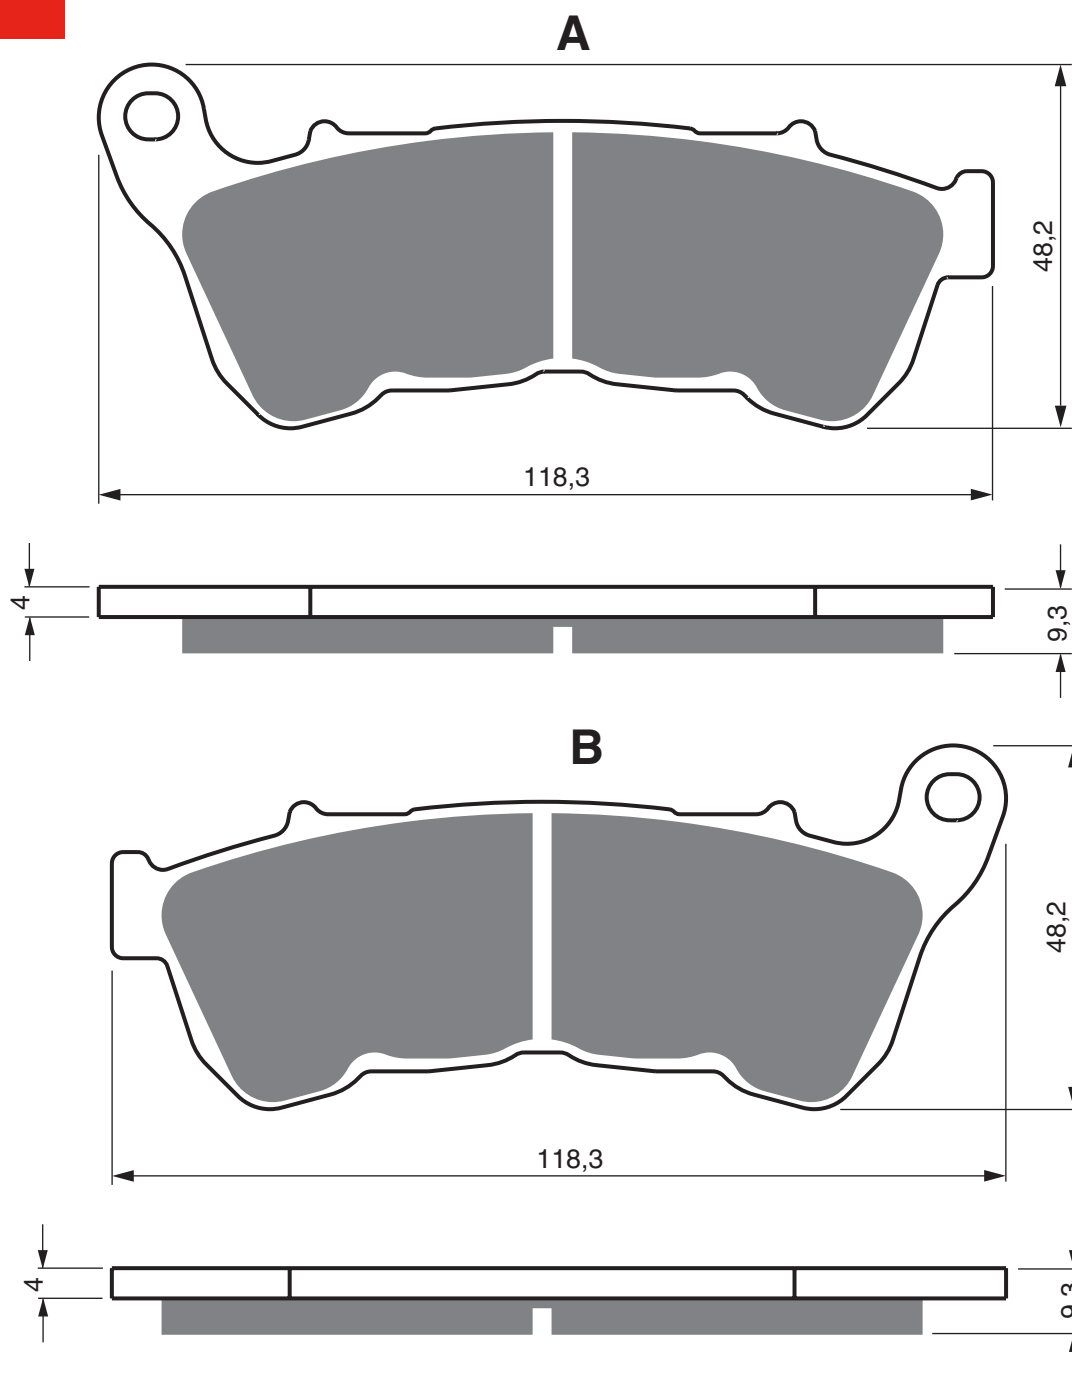

PART NUMBER

359

AD

S3

S33
RACING

HARLEY DAVIDSON	XL	883	L (Cast Wheels)	2014	2014	FL
HARLEY DAVIDSON	XL	883	L (Cast Wheels)	2014	2014	FR
HARLEY DAVIDSON	XL	883	N	2016	2017	FL
HARLEY DAVIDSON	XL	883	N	2016	2017	FR
HARLEY DAVIDSON	XL	883	N Iron (Cast wheels)	2014	2014	FL
HARLEY DAVIDSON	XL	883	N Iron (Cast wheels)	2014	2014	FR
HARLEY DAVIDSON	XL	883	R Roadster (Cast wheels)	2014	2014	FL
HARLEY DAVIDSON	XL	883	R Roadster (Cast wheels)	2014	2014	FR
HARLEY DAVIDSON	XL	1 200	C Custom (Spoke Wheels)	2014	2014	FL

HARLEY DAVIDSON	XL	1 200	C Custom (Spoke Wheels)	2014	2014	FR
HARLEY DAVIDSON	XL	1 200	T Superlow	2014	2015	FL
HARLEY DAVIDSON	XL	1 200	T Superlow	2014	2015	FR
HARLEY DAVIDSON	XL	1 200	V Seventy-Two	2014	2016	FL
HARLEY DAVIDSON	XL	1 200	V Seventy-Two	2014	2016	FR
HARLEY DAVIDSON	XL	1 200	X Forty Eight	2014	2014	FL
HARLEY DAVIDSON	XL	1 200	X Forty Eight	2014	2014	FR

Equivalents OEM

41 300 004

Disc Brake Pads