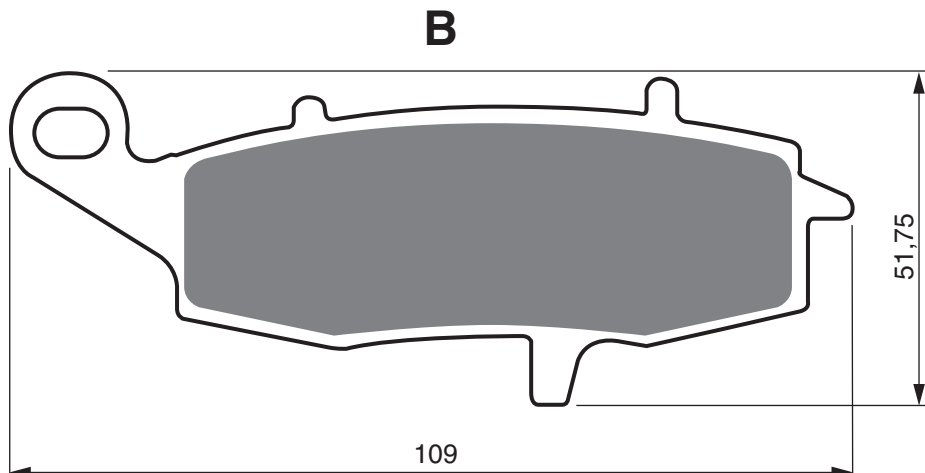

PART NUMBER

104

AD

S3

S33
RACING

GP5

GP6

GP7

CF MOTO		650	NK (Left)	2012	2015	FL
CF MOTO		650	TK (Left)	2013	2015	FL
CF MOTO		650	TR (Left)	2013	2014	FL
KAWASAKI	ZR-X	400	E3 (ZR 400 E3)	1996	1996	FL
KAWASAKI	ER-5	500	C1-C5P	2001	2007	FL
KAWASAKI	ER-6F	650	(EX 650 A6F/A7F/A8F/C9F/CAF/CBF)	2006	2011	FL
KAWASAKI	ER-6F	650	(EX 650 B6F/B7F/B8F/D9F/DAF/DBF) ABS	2006	2011	FL
KAWASAKI	ER-6F	650	(EX 650 ECF/EDS/EEF/EFF/EGF) (Double pipe typeframe/Non ABS)	2012	2016	FL
KAWASAKI	ER-6F	650	(EX 650 FCF/FDS/FEF/FFF/FGF) Double pipe typerame/With ABS)	2012	2016	FL
KAWASAKI	ER-6N	650	(ER 650 B6F/B7F/B8F/D9F)	2006	2010	FL
KAWASAKI	ER-6N	650	(EX 650 A6F/A6F/A8F/C9F/CAF/CBF)	2006	2011	FL

KAWASAKI	ER-6N	650	(EX 650 ECF/EDF/EEF/FFF/EGF) (Non ABS)	2012	2016	FL
KAWASAKI	ER-6N	650	(FCF/FDF/FEF/FFF) ABS	2012	2016	FL
KAWASAKI	KLE	650	A7F/A8F/A9F/CAF/CBF/CCF/CDP/CEF Versys	2007	2014	FL
KAWASAKI	KLE	650	B7F/B8F/B9F/DAF/DBF/DCF/DDF/DEF Versys (ABS)	2007	2014	FL
KAWASAKI	KLR	650	(KL650C/E1.92/61.00010.00)	1999	2005	FL
KAWASAKI	KLR	650	C1-C10	1995	2004	FL
KAWASAKI	Z	750	(ZR 750 J1/J2)	2004	2005	FL
KAWASAKI	Z	750	S (ZR 750 K1/K6F)	2005	2007	FL
KAWASAKI	ZR	750	D1 Zephyr	1996	1999	FL
KAWASAKI	ZR-7	750	(ZR 750 F1/F3/F5)	1999	2004	FL
KAWASAKI	VN	800	B1-B10/B6F/BDF Classic	1996	2006	FL
KAWASAKI	VN	800	C1/C2/E1/E2/E3 Drifter	1999	2004	FL
KAWASAKI	VN	900	A6F Classic	2006	2006	FL
KAWASAKI	VN	900	B7F/B8F/B9F/BAF/BBF/BCF/BDF/BEF/BFF/BGF/BHF/BJF Classic (Spoke wheel)	2007	2018	FL

Disc Brake Pads