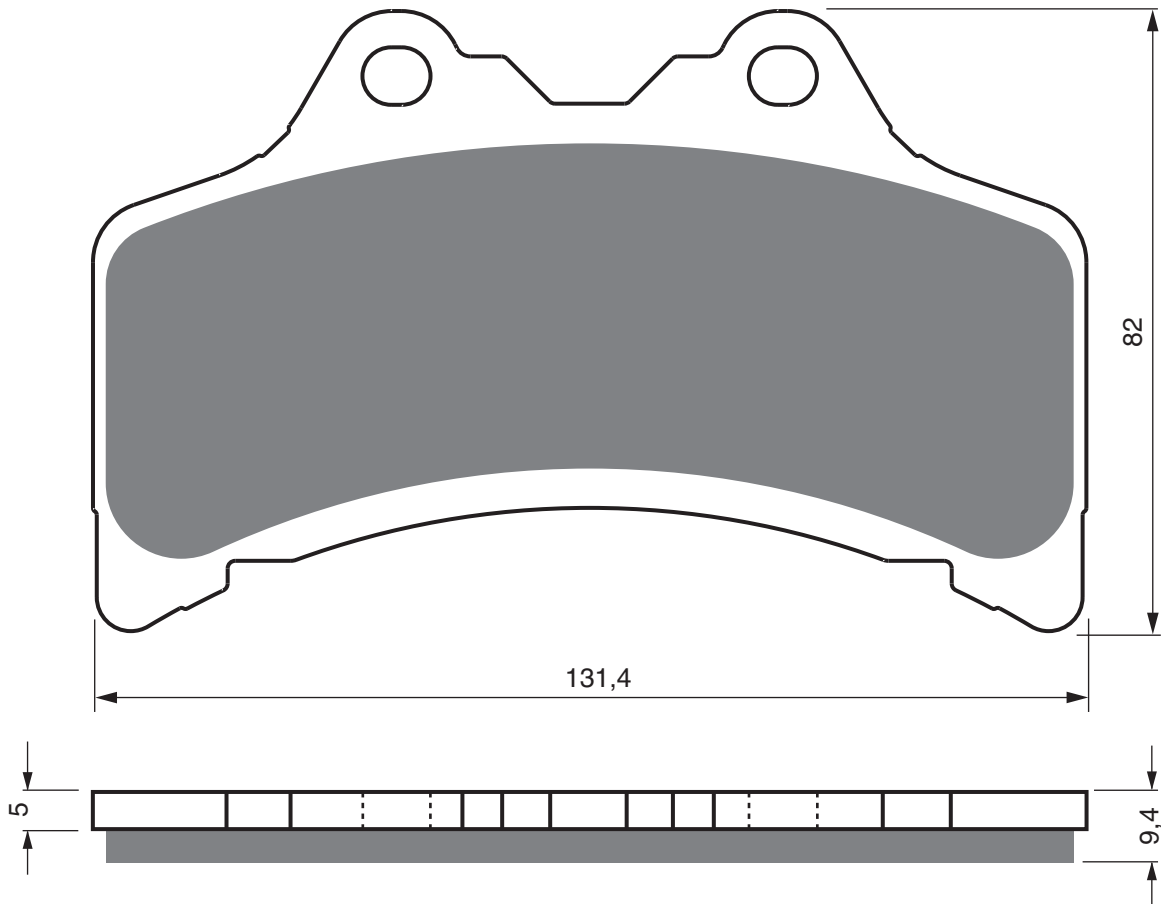

PART NUMBER

204

AD

S3

YAMAHA	GTS	1 000		1993	1999	FL

EQUIVALENTS OEM

4BH W0045 01

Disc Brake Pads