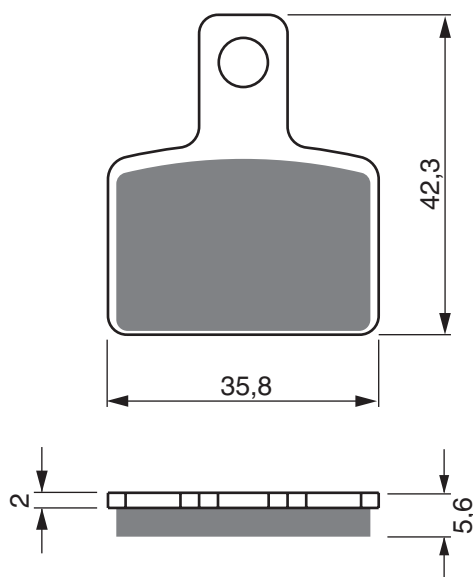

PART NUMBER

282

AD

K1

K5

K5-LX

S33
RACING

BETA	EVO	80		2009	2015	RR
BETA	EVO	125	(2T)	2009	2015	RR
BETA	EVO	200	(2T)	2009	2015	RR
BETA	EVO	250	(2T/4T)	2009	2015	RR
BETA	EVO	290	(2T)	2009	2019	RR
BETA	EVO	300	(2T)	2009	2019	RR
BETA	EVO	300	(4T)	2009	2019	RR

EQUIVALENTS OEM

00736071800