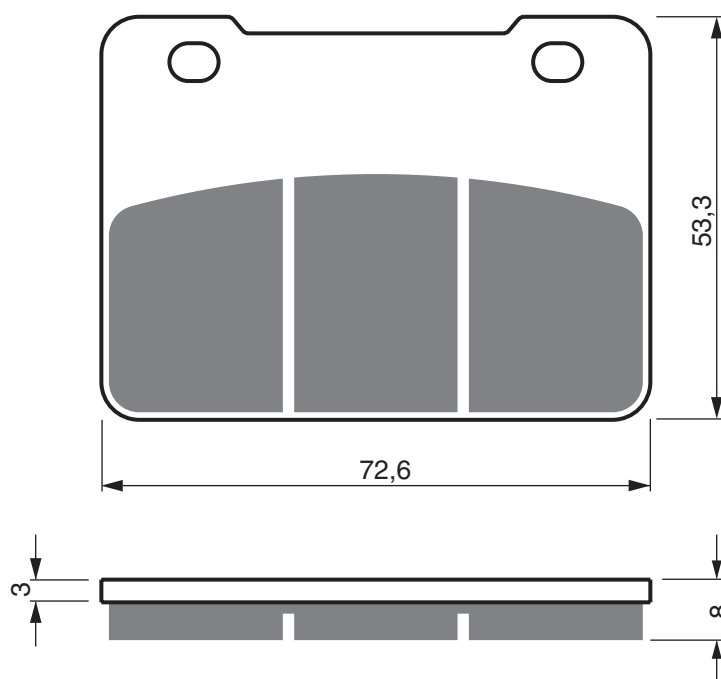

PART NUMBER

331

AD

S3

**S33
RACING**

AEON		400	i Elite (ABS)	2014	2015	FL
SYM	SB	250	Ni (Wolf SB)	2012	2015	FL
SYM		400	Max Sym 400i (Inc ABS)	2011	2015	FL
SYM		400	Max Sym 400i (Inc ABS)	2011	2015	FR
SYM		600	Max Sym 600i (ABS)	2014	2015	FL
SYM		600	Max Sym 600i (ABS)	2014	2015	FR

EQUIVALENTS OEM

45130 L4A300

45135 L4A300