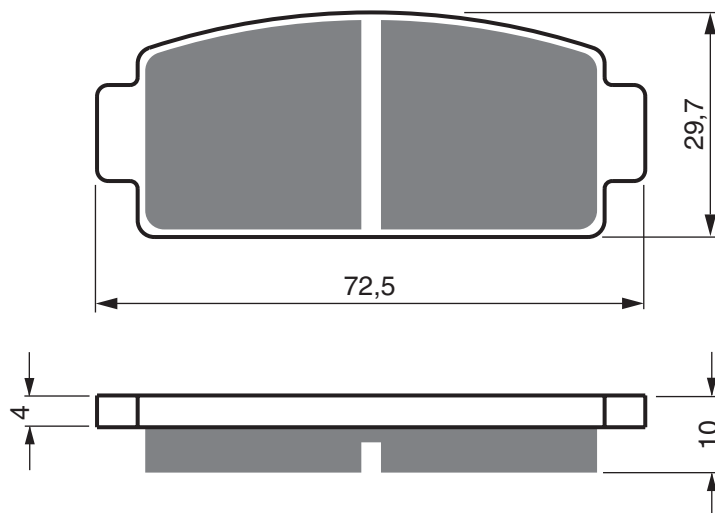

PART NUMBER

362

AD

K1

K5

S3

**S33
RACING**

A

B

CF MOTO	CF	500	US - Z Force 550 (Side x Side)	2015	2015	RR
CF MOTO	CF	600	Z Force Z6 (Side x Side)	2013	2015	RL
CF MOTO	CF	600	Z Force Z6 (Side x Side)	2013	2015	RR
CF MOTO	CF	600	Z Force Z6 - EX (Side x Side)	2013	2015	RL
CF MOTO	CF	600	Z Force Z6 - EX (Side x Side)	2013	2015	RR
CF MOTO	CF	800	Z Force Z8 (Side x Side)	2013	2015	RL
CF MOTO	CF	800	Z Force Z8 (Side x Side)	2013	2015	RR
CF MOTO	CF	800	Z Force Z8 - EX (Side x Side)	2014	2015	RL
CF MOTO	CF	800	Z Force Z8 - EX (Side x Side)	2014	2015	RR
QUADZILLA	Z8	800	4x4 (Side x Side/800 cc)	2014	2015	RL
QUADZILLA	Z8	800	4x4 (Side x Side/800 cc)	2014	2015	RR

EQUIVALENTS OEM

45120 J80 0000

Disc Brake Pads