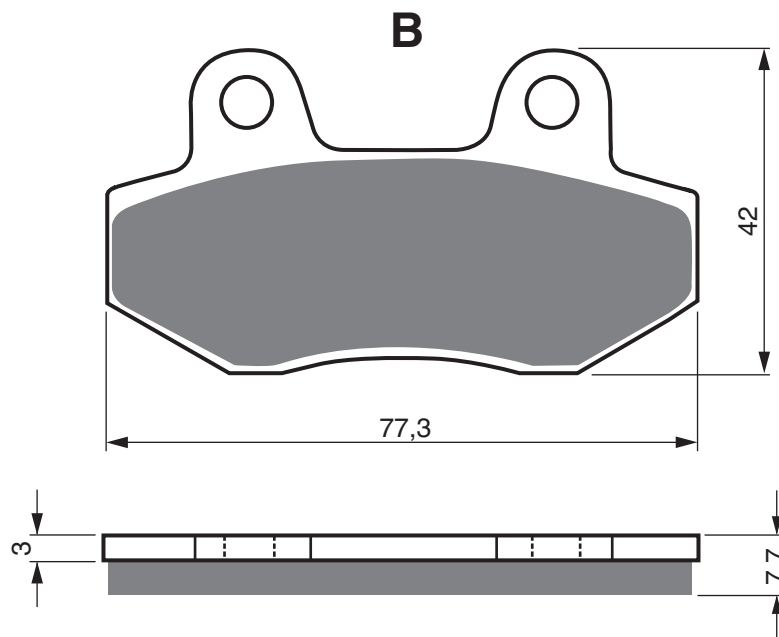

Disc Brake Pads

PART NUMBER

009

AD

K1

K5

S3

**S33
RACING**