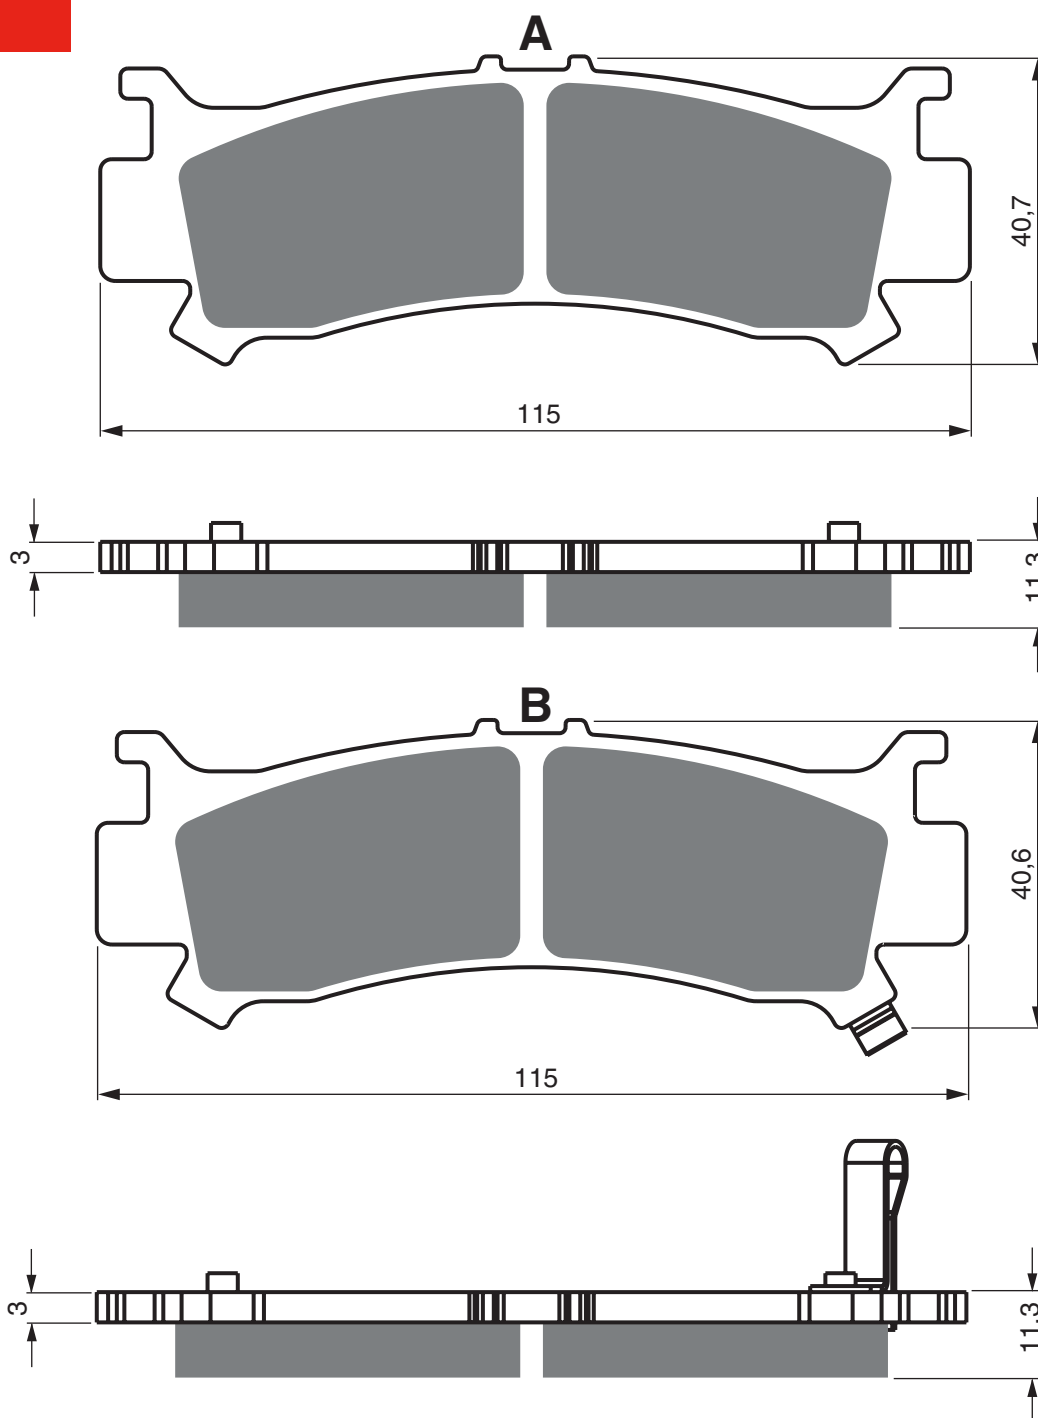

PART NUMBER

383

AD

K1

K5

S3

S33
RACING

HONDA	SXS	1 000	M3 Pioneer (3 Seater)	2016	2018	FL
HONDA	SXS	1 000	M3P Pioneer (3 Seater)	2016	2018	FL
HONDA	SXS	1 000	M5D Pioneer (5 Seater)	2016	2018	FL
HONDA	SXS	1 000	M5L Pioneer (5 Seater)	2017	2018	FL
HONDA	SXS	1 000	M5P Pioneer (5 Seater)	2016	2018	FL

EQUIVALENTS OEM

06451-HL4-A01

Disc Brake Pads