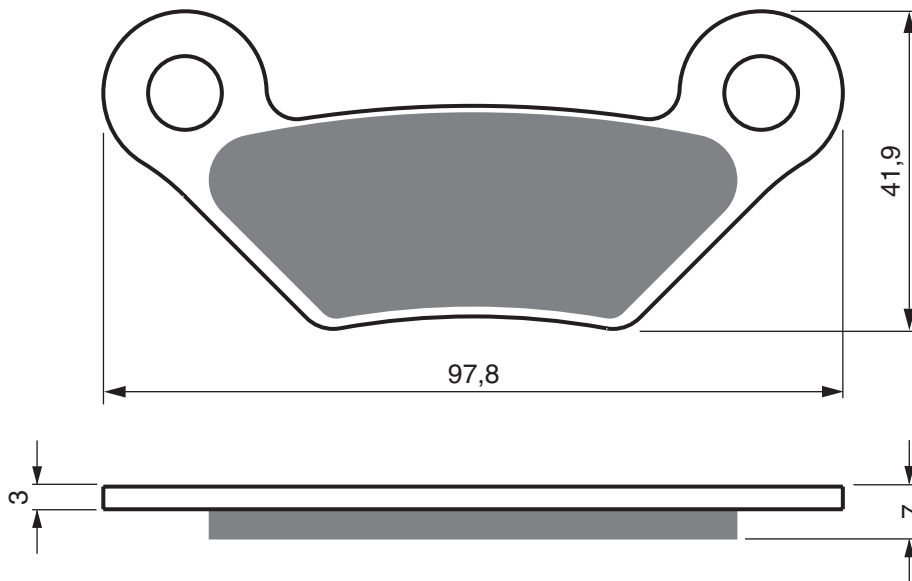

PART NUMBER

356

AD

K1

K5

S3

**S33
RACING**

JCB (UTILITY VEHICLES)		800	D Groundhog (4x4)	2008	2009	FL
JCB (UTILITY VEHICLES)		800	D Groundhog (4x4)	2008	2009	FR
JCB (UTILITY VEHICLES)		800	D Groundhog (4x4)	2008	2009	RR
JCB (UTILITY VEHICLES)		800	D Workmax (4x4)	2010	2014	FL
JCB (UTILITY VEHICLES)		800	D Workmax (4x4)	2010	2014	FR
JCB (UTILITY VEHICLES)		800	D Workmax (4x4)	2010	2014	RR
JCB (UTILITY VEHICLES)		1 000	D Groundhog (4x4)	2008	2009	FL
JCB (UTILITY VEHICLES)		1 000	D Groundhog (4x4)	2008	2009	FR
JCB (UTILITY VEHICLES)		1 000	D Groundhog (4x4)	2008	2009	RR
JCB (UTILITY VEHICLES)		1 000	D Groundhog (6x4)	2008	2009	FL
JCB (UTILITY VEHICLES)		1 000	D Groundhog (6x4)	2008	2009	FR
JCB (UTILITY VEHICLES)		1 000	D Groundhog (6x4)	2008	2009	RR

JCB (UTILITY VEHICLES)		1 000	D Workmax (4x4)	2010	2014	FL
JCB (UTILITY VEHICLES)		1 000	D Workmax (4x4)	2010	2014	FR
JCB (UTILITY VEHICLES)		1 000	D Workmax (4x4)	2010	2014	RR
JCB (UTILITY VEHICLES)		1 000	D Workmax (6x4)	2010	2014	FL
JCB (UTILITY VEHICLES)		1 000	D Workmax (6x4)	2010	2014	FR
JCB (UTILITY VEHICLES)		1 000	D Workmax (6x4)	2010	2014	RR
JOHN DEERE	HPX		4x4 Gator (Diesel)	2010	2011	FL
JOHN DEERE	HPX		4x4 Gator (Diesel)	2010	2011	FR
JOHN DEERE	HPX		4x4 Gator (Diesel)	2010	2011	RR
JOHN DEERE	XUV	620	i Gator (Petrol)	2010	2010	FL
JOHN DEERE	XUV	620	i Gator (Petrol)	2010	2010	FR
JOHN DEERE	XUV	620	i Gator (Petrol)	2010	2010	RR
JOHN DEERE	XUV	625	i Gator (Petrol)	2011	2011	RR
JOHN DEERE	XUV	825	i Gator (Petrol)	2011	2011	RR
JOHN DEERE	XUV	850	D Gator (Petrol)	2010	2010	FL
JOHN DEERE	XUV	850	D Gator (Petrol)	2010	2010	FR
JOHN DEERE	XUV	850	D Gator (Petrol)	2010	2010	RR
JOHN DEERE	XUV	855	D Gator (Diesel)	2011	2011	RR

EQUIVALENTS OEM

AM141182

Disc Brake Pads