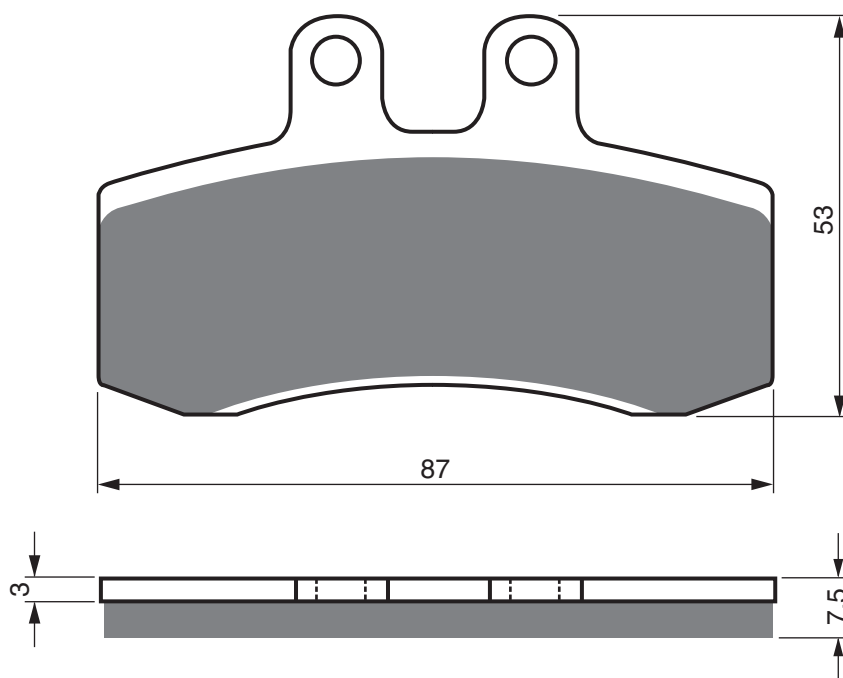

Disc Brake Pads

PART NUMBER

105

AD

S3

APRILIA		650	Pegaso	1991	1995	FL
MZ	Baghira	660	21" FW / Spoke Wheel	1999	2005	FL
MZ	Baghira	660	Black Panther (17" FW / Spoke Wheel)	1996	2003	FL
MZ	Baghira	660	Forest / Forest HR (21" FW / Spoke Wheel)	1996	2005	FL
MZ	Baghira	660	Street Moto (17"FW / Spoke Wheel)	1996	2005	FL
MZ	Mastiff	660	(21" FW / Spoke Wheel)	1996	2005	FL