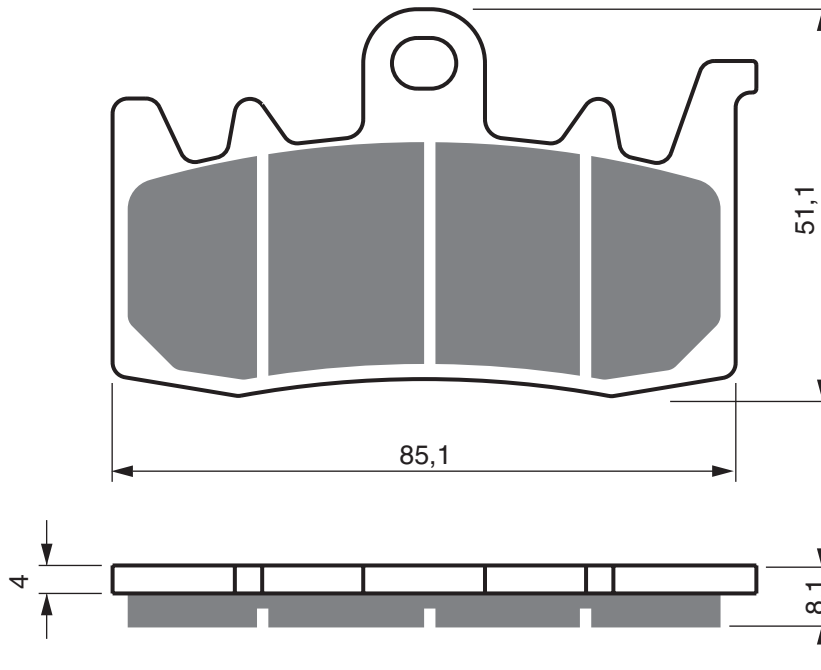

- AD
- S3
- **S33**
  RACING
- GP5
- GP6
- GP7
- GPR

APRILIA	RSV	1 000	Tuono V4R	2014	2014	FL
APRILIA	RSV	1 000	Tuono V4R	2014	2014	FR
APRILIA	Tuono	1 100	RR V4	2015	2016	FL
APRILIA	Tuono	1 100	RR V4	2015	2016	FR
APRILIA	Tuono Factory	1 100	V4	2015	2016	FL
APRILIA	Tuono Factory	1 100	V4	2015	2016	FR
APRILIA		1 200	Caponord (Cast Wheels)	2013	2016	FL
APRILIA		1 200	Caponord (Cast Wheels)	2013	2016	FR
APRILIA		1 200	Caponord Rally (Spoke wheels)	2015	2016	FL
APRILIA		1 200	Caponord Rally (Spoke wheels)	2015	2016	FR
BENELLI	BN	600	R	2014	2016	FL
BENELLI	BN	600	R	2014	2016	FR
BENELLI	BN	600	S	2014	2015	FL
BENELLI	BN	600	S	2014	2015	FR
BMW	F	800	R	2015	2018	FL
BMW	F	800	R	2015	2018	FR
BMW	F	800	R Sport	2015	2015	FL
BMW	F	800	R Sport	2015	2015	FR
BMW	S	1 000	XR	2015	2018	FL
BMW	S	1 000	XR	2015	2018	FR
BMW	R	1 200	GS (K50) (Liquid Cooled/radial mount caliper)	2013	2018	FL
BMW	R	1 200	GS (K50) (Liquid Cooled/radial mount caliper)	2013	2018	FR
BMW	R	1 200	GS Adventure (inc TE/XE models/K51/LC)	2014	2018	FL

BMW	R	1 200	GS Adventure (inc TE/XE models/K51/LC)	2014	2018	FR
BMW	R	1 200	Nine T (K21 1170cc)	2014	2018	FL
BMW	R	1 200	Nine T (K21 1170cc)	2014	2018	FR
BMW	R	1 200	R (Disc has fixed bobbins)	2015	2018	FL
BMW	R	1 200	R (Disc has fixed bobbins)	2015	2018	FR
BMW	R	1 200	R Sport (Disc has fixed bobbins)	2015	2018	FL
BMW	R	1 200	R Sport (Disc has fixed bobbins)	2015	2018	FR
BMW	R	1 200	RS (Disc has fixed bobbins)	2015	2018	FL
BMW	R	1 200	RS (Disc has fixed bobbins)	2015	2018	FR
BMW	R	1 200	RS Sport (Disc has fixed bobbins)	2015	2018	FL
BMW	R	1 200	RS Sport (Disc has fixed bobbins)	2015	2018	FR
BMW	R	1 200	RT (K52 Radial F-Caliper / LC)	2014	2018	FL
BMW	R	1 200	RT (K52 Radial F-Caliper / LC)	2014	2018	FR
CAN-AM			Spyder RS-S Brembo calipers	2013	2013	FL
CAN-AM			Spyder RS-S Brembo calipers	2013	2013	FR
CAN-AM			Spyder RT (3 cyl eng/6 speed)	2014	2015	FL
CAN-AM			Spyder RT (3 cyl eng/6 speed)	2014	2015	FR
CAN-AM			Spyder RT LTD (3 cyl eng/6 speed)	2014	2015	FL
CAN-AM			Spyder RT LTD (3 cyl eng/6 speed)	2014	2015	FR
CAN-AM			Spyder RT-S (3 cyl eng/6 speed)	2014	2015	FL
CAN-AM			Spyder RT-S (3 cyl eng/6 speed)	2014	2015	FR