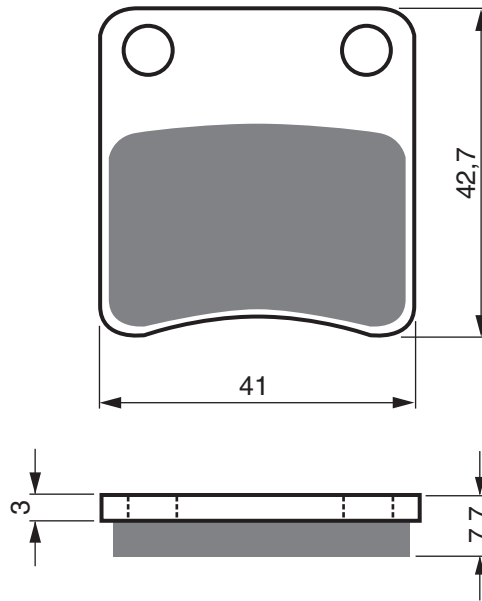

PART NUMBER

110

AD

S3

BRANSON	BS	125	Boolevard	2008	2008	FL
BRANSON	BS	125	Snooker	2008	2008	FL
CAGIVA		50	City	1992	1994	FL
DAELIM		50	Bonita (SE 50C)	2009	2012	FL
DAELIM		50	Cordi / SE 50 R	2004	2012	FL
DAELIM		50	E-Five (SJ50A)	2003	2009	FL
DAELIM		50	S'Five (SJ50)	2001	2012	FL
DAELIM	GZ	50	Message	1997	2002	FL
DAELIM		100	Delfino (SH100)	1999	2009	FL
DAELIM	B-Bone	125	(SW 125)	2009	2014	RR
DAELIM	S1	125	(SL 125)	2007	2014	RR
GARELLI		125	Panther	2002	2002	FL
GARELLI		150	Panther	2002	2002	FL

GARELLI		250	Panther	2002	2002	FL
HONDA	SK	50	MM-II/MM-YD/MP-II (AF28) Dio SR			FL
HONDA	SK	50	MM-III/MP-III/MP-IV (AF28) Dio ZX			FL
HONDA	SK	50	MMR-II/MMT-II (AF28) Dio- XR			FL
SYM		50	City Hoper	1999	2002	FL
SYM		50	Orbit	2008	2009	FL
SYM		50	Super Fancy	1996	2002	FL
SYM		125	Orbit	2008	2009	FL

EQUIVALENTS OEM

45105 GZ0 ACA	45112 GZ0 315	Y00 FA0112	45105 G22 000 AC	45105 G02 000	45105 SE5 5001E	45105 GAZ 5000 EU
45105 GAZ 9800	45105 SE5R 00M4					

Disc Brake Pads