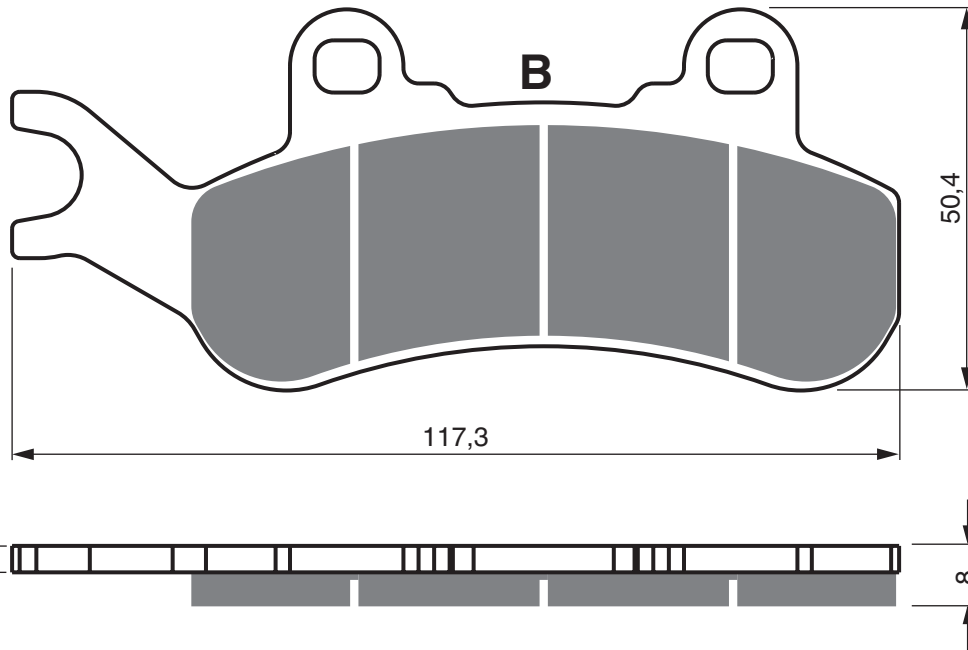

PART NUMBER

376

AD

K1

K5

S3

**S33
RACING**

CAN-AM	Ryker	600		2018	2019	FR
CAN-AM	Ryker	600		2018	2019	RR
CAN-AM		799	Defender	2016	2016	FR
CAN-AM		799	Defender DPS	2016	2016	FR
CAN-AM		799	Defender XT	2016	2016	FR
CAN-AM		799	Defender XT Cab	2016	2016	FR
CAN-AM	Ryker	900	900cc	2018	2019	FR
CAN-AM	Ryker	900	900cc	2018	2019	RR
CAN-AM		976	Defender	2016	2016	FR
CAN-AM		976	Defender DPS	2016	2016	FR
CAN-AM		976	Defender XT	2016	2016	FR

CAN-AM		976	Defender XT Cab	2016	2016	FR
CAN-AM	Maverick	1 000	X3	2017	2017	FR
CAN-AM	Maverick	1 000	X3	2017	2017	RR
CAN-AM	Maverick	1 000	X3 Turbo	2018	2018	FR
CAN-AM	Maverick	1 000	X3 Turbo	2018	2018	RR
CAN-AM	Maverick	1 000	X3 Max Turbo	2017	2018	FR
CAN-AM	Maverick	1 000	X3 Max Turbo	2017	2018	RR
CAN-AM	Maverick	1 000	X3 Max Turbo R	2018	2018	FR
CAN-AM	Maverick	1 000	X3 Max Turbo R	2018	2018	RR
CAN-AM	Maverick	1 000	X3 Turbo R	2018	2018	FR
CAN-AM	Maverick	1 000	X3 Turbo R	2018	2018	RR

EQUIVALENTS OEM

715 900 380

Disc Brake Pads