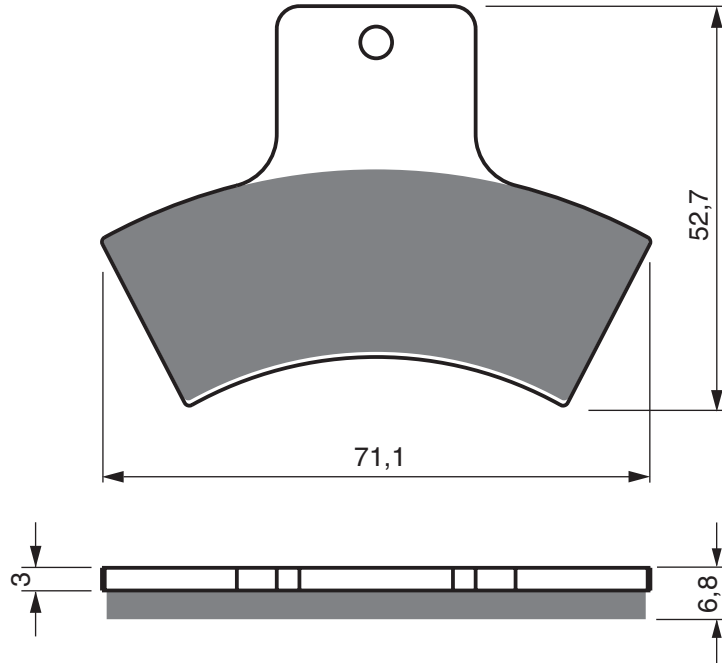

AD   **K1**   **K5**   **S3**

POLARIS		250	Trail Blazer	1999	1999	RR
POLARIS		250	Xplorer 4x4	2000	2000	RR
POLARIS		325	Magnum 2x4/4x4	2000	2002	RL
POLARIS		325	Trail Boss	2000	2002	RL
POLARIS		325	Xpedition	2000	2001	RL
POLARIS		330	Trail Boss	2003	2004	RL
POLARIS		335	Sportsman 4x4	1999	1999	RR
POLARIS		400	Scrambler 2x4, 4x4	2000	2000	RR
POLARIS		400	Scrambler 4x4	1999	1999	RR
POLARIS		400	Sport	1999	2000	RL
POLARIS		400	Sportsman	2001	2001	RR
POLARIS		400	Trail Blazer	2003	2003	RR
POLARIS		400	Xplorer L 4x4	2000	2000	RR
POLARIS		425	Xpedition 4x4	2000	2000	RR
POLARIS		455	Diesel EBS 4x4	1999	1999	RR

POLARIS		500	Magnum 4x4	2000	2001	RL
POLARIS		500	Scrambler 4x4	1998	2004	RL
POLARIS		500	Sportsman EBS 4x4	1998	2002	RL
QUADZILLA	CVT	150	E	2010	2011	parking
QUADZILLA		300	E 4x4 (Auto)	2006	2007	RL
QUADZILLA		300	E 4x4 (Auto)	2006	2007	RR
QUADZILLA	CUV	300	E 4x4 Side x Side	2008	2009	RR
QUADZILLA	Quadzilla	300	Utility	2004	2006	RR
QUADZILLA	SUV	300	E	2006	2006	RR
QUADZILLA		320	E 4x4	2007	2008	RR
QUADZILLA	CVT	320	E	2007	2011	RR
QUADZILLA	QZ	320	E 4x4	2009	2009	RR
QUADZILLA		400	(4x4)	2006	2007	RL

EQUIVALENTS OEM

1910339	1930860	2201093	2201189	2201399	2202411	2202412