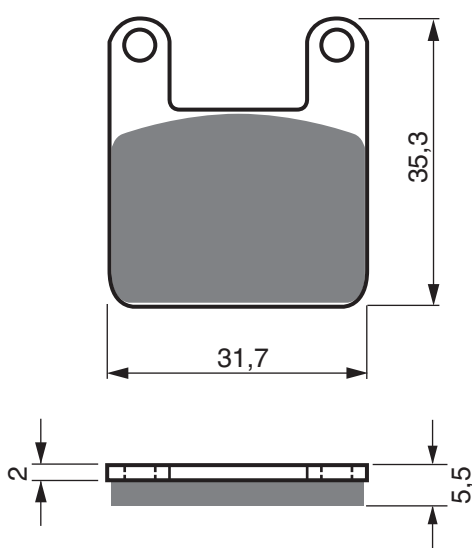

Disc Brake Pads

PART NUMBER

153

AD

K5

S3

APRILIA	RS	125		2007	2007	RR
HM		50				FL
HM		50				RL

Disc Brake Pads