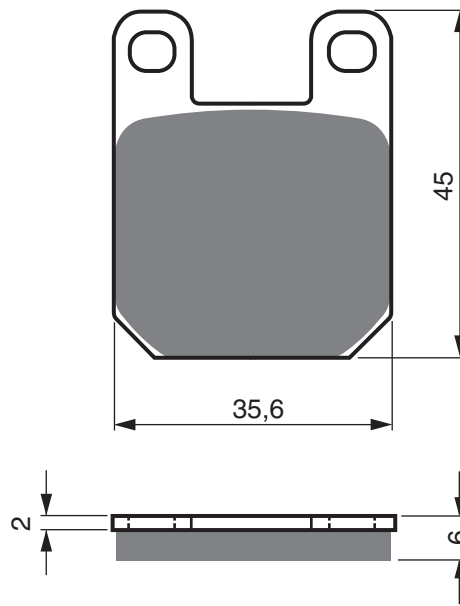

AD

S3

**S33
RACING**

AJP	PR4	200	Supermoto/Enduro	2004	2009	RR
ALFER	MC	80		1987	1987	RR
APRILIA	RS	50	(Radial Caliper - 6 bolt fixing Front & Rear)	2006	2011	RR
APRILIA	RX	50		2006	2014	RR
APRILIA	SM	50		2011	2012	FL
APRILIA	SM	50		2011	2012	RR
APRILIA	SX	50		2006	2010	RR
APRILIA	SX	50		2011	2014	FL
APRILIA	SX	50		2011	2014	RR
APRILIA	SM	125		2011	2012	FL
APRILIA	SM	125		2011	2012	RR
APRILIA	SX	125		2011	2012	FL
APRILIA	SX	125		2011	2012	RR
APRILIA	TX	125	/240/311	1986	1988	FL
APRILIA	SM	250		2011	2012	FL
APRILIA		280	Climber	1994	1996	FL
APRILIA		280	R Climber	1992	1993	FL
APRILIA	TX	311		1986	1988	FL
APRILIA	TX	311		1986	1988	RR
BETA			Synt/Gara	1993	1995	FL
BETA			Techno	1995	1995	FL
BETA	Super Trial ST			1994	1994	FL
BETA	Zero			1992	1992	FL
BETA		50	Eikon	1999	2006	FL
BETA		50	Eikon	1999	2006	RL
BETA	REV	50		2000	2008	FL
BETA	REV	50		2000	2008	RR
BETA	RK6	50	Enduro	1997	2002	RR
BETA	RR	50	Enduro	1997	2004	FL
BETA	RR	50	Enduro	1997	2004	RL
BETA	RR	50	Enduro Alu / Motard Alu	2004	2008	RR
BETA	RR	50	Enduro Racing	2009	2011	RR
BETA	RR	50	Enduro Standard	2009	2014	FL
BETA	RR	50	Pro Race	1998	2004	RL
BETA	RR	50	Standard	2005	2008	RR
BETA	RR	50	Supermoto/Enduro	1998	2005	FL
BETA	RR	50	Supermoto/Enduro	1998	2005	RR
BETA		70	Minitrial (2T)	2013	2014	FL
BETA		70	Minitrial (2T)	2013	2014	RR
BETA	EVO	80	Junior	2009	2019	FL
BETA	EVO	80	Junior	2009	2019	RR
BETA	REV	80		2000	2007	FL
BETA	REV	80		2000	2007	RR
BETA		125	TR 34			FL
BETA		125	TR 34			RL
BETA	ALP	125	(4T)	1998	2004	FL
BETA	ALP	125	(4T)	1998	2004	RL
BETA	R	125	4T Mini Cross			RR
BETA	RE	125	4T Enduro	2010	2014	FL
BETA	ALP	200	(4T)	2000	2004	FL
BETA	ALP	200	(4T)	2000	2004	RL
BLATA	Enduro	125		2007	2008	RR
BLATA	Motard	125		2007	2008	RR