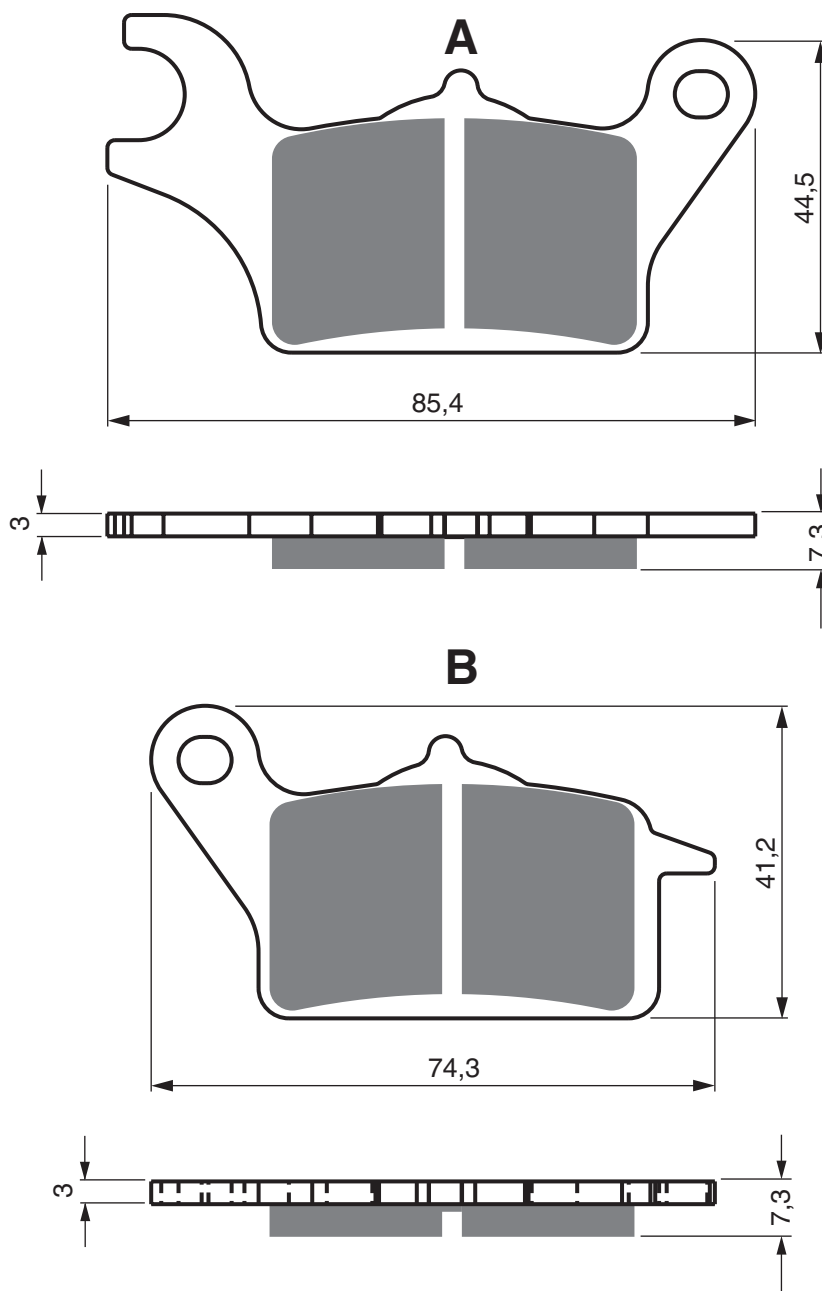

HONDA	NCX	50	50 E/G/J - Dunk 50	2014	2017	FL
HONDA	ACB	110	CBB/CSB - Vario 110	2010	2010	FL
HONDA	ACC	110	SCB/SCC - ANC 110 Icon	2011	2012	FL
HONDA	ACD	110	CSB/SCB - Scoopy 110 Fi	2011	2016	FL
HONDA	NSC	110	CBFF/CBFH - Dio 110	2015	2017	FL
HONDA	NSC	110	CSD/CSE - Spacy 110	2012	2014	FL
HONDA	NSC	110	MPDH Vision (16" Wheels)	2017	2018	FL
HONDA	ACA	125	CBFE - Air Blade 125	2014	2016	FL
HONDA	Super Cub C	125	(ABS)	2018	2019	FL
HONDA	Super Cub C	125	(ABS) 007	2018	2019	FL