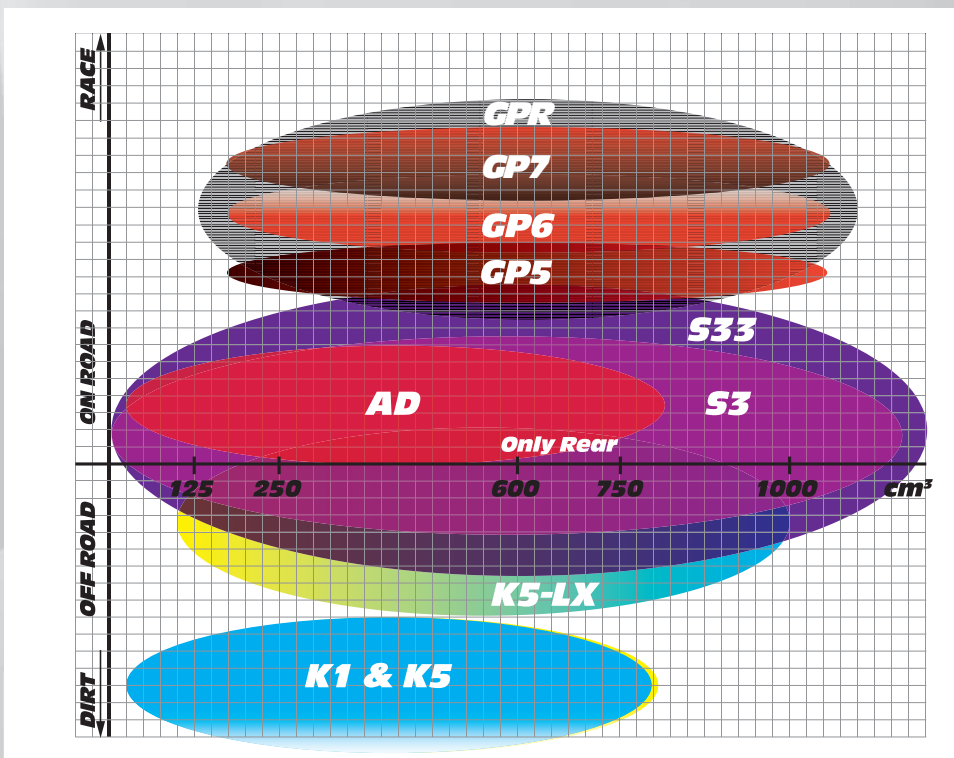

Material Chart

Installation Instructions

- Verify the correct selection of the brake pads at the dealer's in accordance with the bike type and manufacturing year of your bike.
- Replace the brake pads as soon as the braking surface thickness has dropped below 2 mm.
- Protect the brake pad surfaces against grease, oil and other chemical substances.
- Clean and degrease the brake wheels prior to installation of new brake pads.
- Replace damaged brake wheels reducing the braking effect and, at the same time, shortening the lifetime of the brake pads.
- Install the brake pads directing their braking surfaces towards the brake wheel. Having completed the installation, check correct mounting and securing of the pads.
- Entrust a specialized servicing shop with the installation of brake pads when lacking experience.
- TÜV Saarland automobil GmbH - TÜV Rheinland Group certified.

Running-In New Brake Pads

The correct way of running-in newly installed brake pads is the prerequisite for their long lifetime and for a reliable braking effect of the bike brakes. If possible, do not provide your motorbike with new brake wheels during running-in new brake pads.

Cleaning of the brake wheels using abrasive paper is recommended in case of their previous use with another lining material. After the installation of the brake pads, their fitting must be free and without excessive clamping in the brake mount.

Having revved up your bike, brake several times at lower speeds to achieve a contact surface of 80 to 90 per cent of the total area of the active brake pad surface between the brake wheel and the pads. Then brake the bike several times at higher speeds and allow the brake pad lining to get cooled while driving. After this running-in procedure, the brake pads may be normally used.