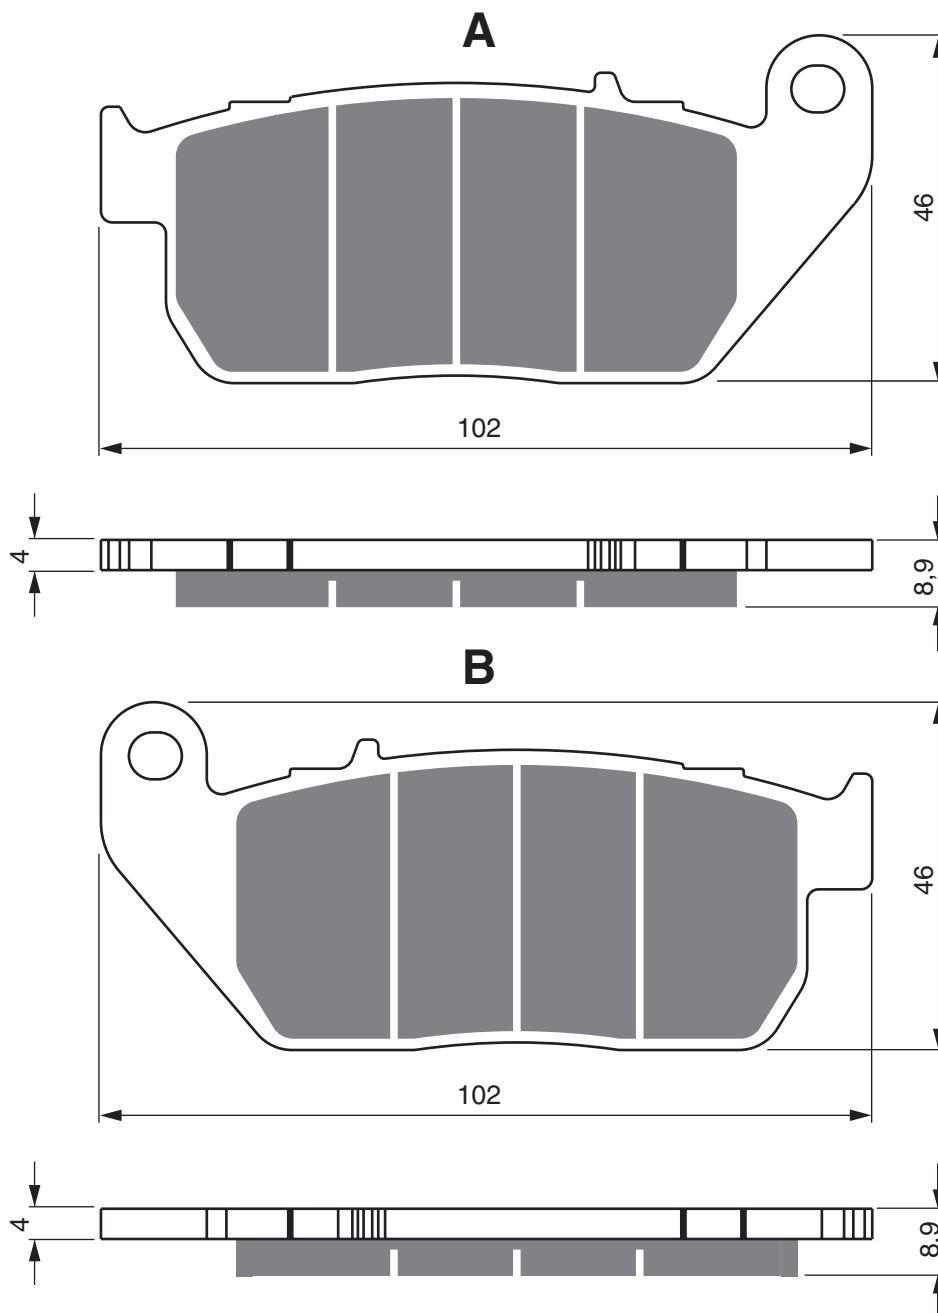

PART NUMBER

272

AD

S3

**S33
RACING**

HARLEY DAVIDSON	XL		50th Anniversary Sportster	2007	2007	FL
HARLEY DAVIDSON	XL		50th Anniversary Sportster	2007	2007	FR
HARLEY DAVIDSON	XL	883	C Sportster Custom	2004	2010	FL
HARLEY DAVIDSON	XL	883	C Sportster Custom	2004	2010	FR
HARLEY DAVIDSON	XL	883	L Sportster Low	2004	2010	FL
HARLEY DAVIDSON	XL	883	L Sportster Low	2004	2010	FR
HARLEY DAVIDSON	XL	883	L Sportster Low (Spoke Wheel)	2004	2010	FL
HARLEY DAVIDSON	XL	883	L Sportster Low (Spoke Wheel)	2004	2010	FR
HARLEY DAVIDSON	XL	883	L Superlow	2011	2013	FL
HARLEY DAVIDSON	XL	883	L Superlow	2011	2013	FR
HARLEY DAVIDSON	XL	883	N Iron	2009	2013	FL
HARLEY DAVIDSON	XL	883	N Iron	2009	2013	FR
HARLEY DAVIDSON	XL	883	R Roadster	2010	2013	FL
HARLEY DAVIDSON	XL	883	R Roadster	2010	2013	FR
HARLEY DAVIDSON	XL	883	R Sportster	2005	2009	FL

HARLEY DAVIDSON	XL		R Sportster	2005	2009	FR
HARLEY DAVIDSON	XL	883	Sportster STD	2004	2008	FL
HARLEY DAVIDSON	XL	883	Sportster STD	2004	2008	FR
HARLEY DAVIDSON	XL	1 200	C Sportster Custom	2004	2007	FL
HARLEY DAVIDSON	XL	1 200	C Sportster Custom	2004	2007	FR
HARLEY DAVIDSON	XL	1 200	L Sportster Low	2007	2011	FL
HARLEY DAVIDSON	XL	1 200	L Sportster Low	2007	2011	FR
HARLEY DAVIDSON	XL	1 200	N Nightster (Spoke Wheel)	2008	2012	FL
HARLEY DAVIDSON	XL	1 200	N Nightster (Spoke Wheel)	2008	2012	FR
HARLEY DAVIDSON	XL	1 200	R Sportster Roadster	2004	2008	FL
HARLEY DAVIDSON	XL	1 200	R Sportster Roadster	2004	2008	FR
HARLEY DAVIDSON	XL	1 200	Sportster Forty-Eight	2010	2013	FL
HARLEY DAVIDSON	XL	1 200	Sportster Forty-Eight	2010	2013	FR
HARLEY DAVIDSON	XL	1 200	V Sportster Seventy Two	2012	2013	FL
HARLEY DAVIDSON	XL	1 200	V Sportster Seventy Two	2012	2013	FR

EQUIVALENTS OEM

42831-04

Disc Brake Pads