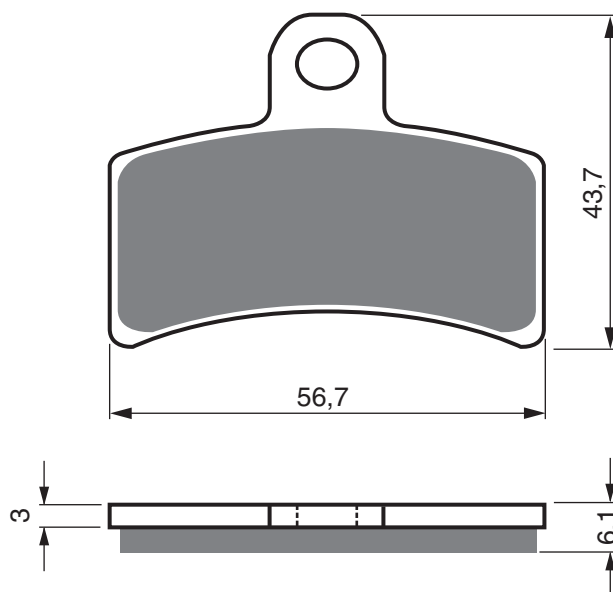

PART NUMBER

143

AD

K1

K5

S3

GAS GAS	TXT		125/200/249/270/280/321	1999	2003	FL
GAS GAS	TXT		125/200/249/270/280/321	1999	2003	RL
GAS GAS	TXT		50/80	2001	2002	FL
GAS GAS	TXT		50/80	2001	2002	RR
GAS GAS	Cross MC	50		2006	2006	FL
GAS GAS	EC	50		2005	2005	RR
GAS GAS	EC	50	Boy	2001	2004	FL
GAS GAS	EC	50	Boy	2001	2004	RR
GAS GAS	EC	50	Rookie	2001	2004	RR
GAS GAS	SM	50		2005	2005	RR
GAS GAS	SM	50	Rookie	2001	2004	RR
GAS GAS	Pampera	125	/250/280	2004	2004	RR
GAS GAS	Pampera	250		2002	2002	RR