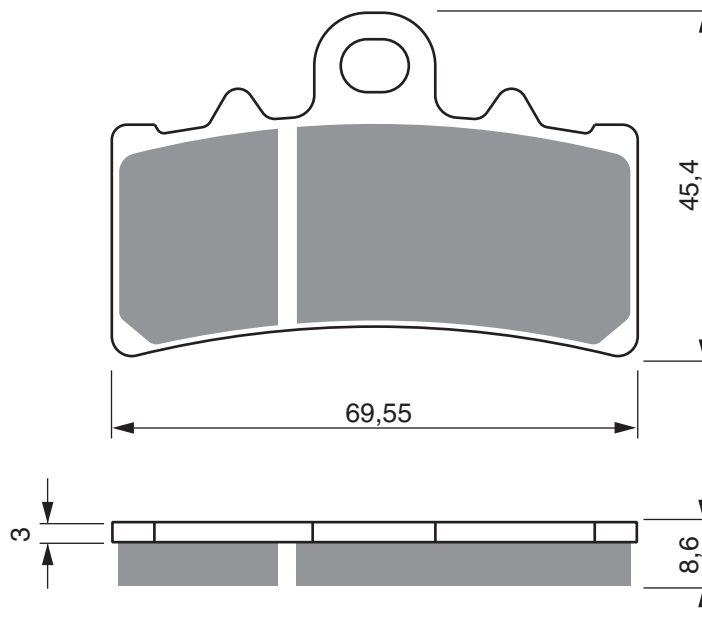

PART NUMBER

305

AD

S3

**S33
RACING**

BMW	G	310	GS	2017	2018	FL
BMW	G	310	R	2017	2018	FL
BMW	C	400	X	2018	2018	FL
HUSQVARNA	Vitpilen	401	(4T)	2018	2019	FL
KTM	Duke	125	(4T)	2011	2018	FL
KTM	RC	125		2014	2019	FL
KTM	Duke	200	(4T)	2012	2015	FL
KTM	RC	200		2014	2015	FL
KTM	Duke	250		2015	2019	FL
KTM	Duke	390		2013	2019	FL
KTM	RC	390		2014	2015	FL

EQUIVALENTS OEM

901-13-030-000