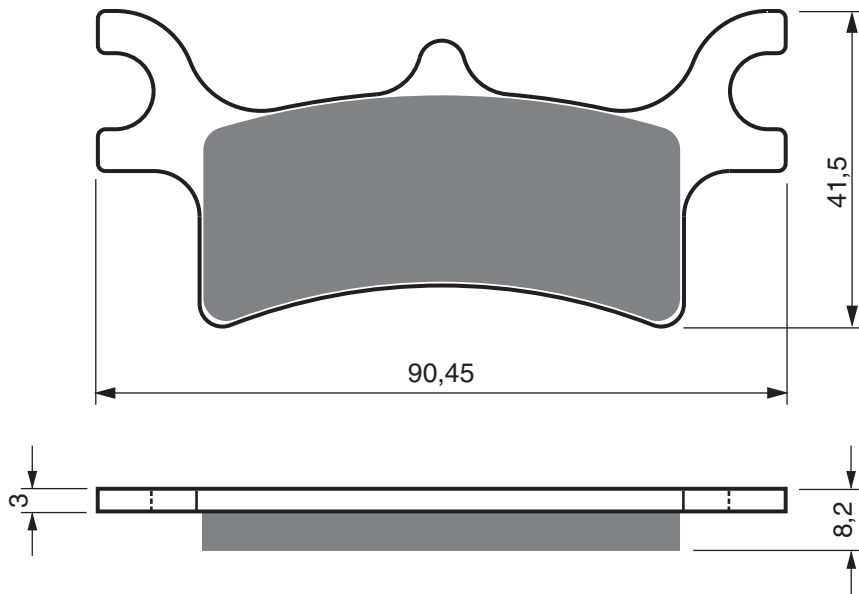

PART NUMBER

209

AD

K1

K5

K5-LX

S3

POLARIS	PPS		/PTV 4x4/Series 10			RR
POLARIS		250	Trail Blazer	2005	2006	RR
POLARIS		325	/500 Magnum	2002	2003	RL
POLARIS		325	Xpedition	2002	2002	RR
POLARIS	Magnum	325	(2x4) HDS	2002	2002	RR
POLARIS	Magnum	325	4x4 (A02CD32AA/AB/AC)	2002	2002	RR
POLARIS	Magnum	325	4x4 GDS (A02CD32FB)	2002	2002	RR
POLARIS		330	Trail Blazer	2008	2013	RR
POLARIS		330	Trail Boss	2005	2013	RR
POLARIS	Magnum	330	(2x4/HDS)	2003	2006	RL
POLARIS	Magnum	330	(4x4/HDS)	2003	2004	RL
POLARIS	Sportsman	400		2003	2003	RL
POLARIS	Sportsman	450		2006	2007	RL
POLARIS		500	Sportsman Touring EFi	2008	2011	RR
POLARIS		500	Sportsman X2	2006	2008	RR
POLARIS	ATV	500	Pro 4x4 TPS	2002	2002	RR
POLARIS	Magnum	500	(2x4/4x4 HDS)	2002	2003	RR

POLARIS	Scrambler	500	2x4		2007	2008	RR
POLARIS	Scrambler	500	4x4		2005	2011	RR
POLARIS	Sportsman	500	EFi/HO		2007	2008	RR
POLARIS	Sportsman EFi	500	X2		2006	2008	RR
POLARIS	Sportsman Forest	500			2012	2012	RR
POLARIS	Sportsman HO/EFi	500			2003	2006	RL
POLARIS	Sportsman	600	4x4		2003	2005	RR
POLARIS	Sportsman	700	4x4		2002	2004	RL
POLARIS	Sportsman	700	EFi		2005	2007	RR
POLARIS	Sportsman MV	700			2005	2006	RR
POLARIS	Sportsman	800	Big Boss /6x6 / EDi		2009	2012	RR
POLARIS	Sportsman	800	EFi		2005	2007	RR
POLARIS	Sportsman	800	EFi IntI/HO		2007	2011	RR
POLARIS	Sportsman	800	HO/EFi (Up to 15/12/2008)		2008	2008	RR

EQUIVALENTS OEM

2201871	2202414	1910683