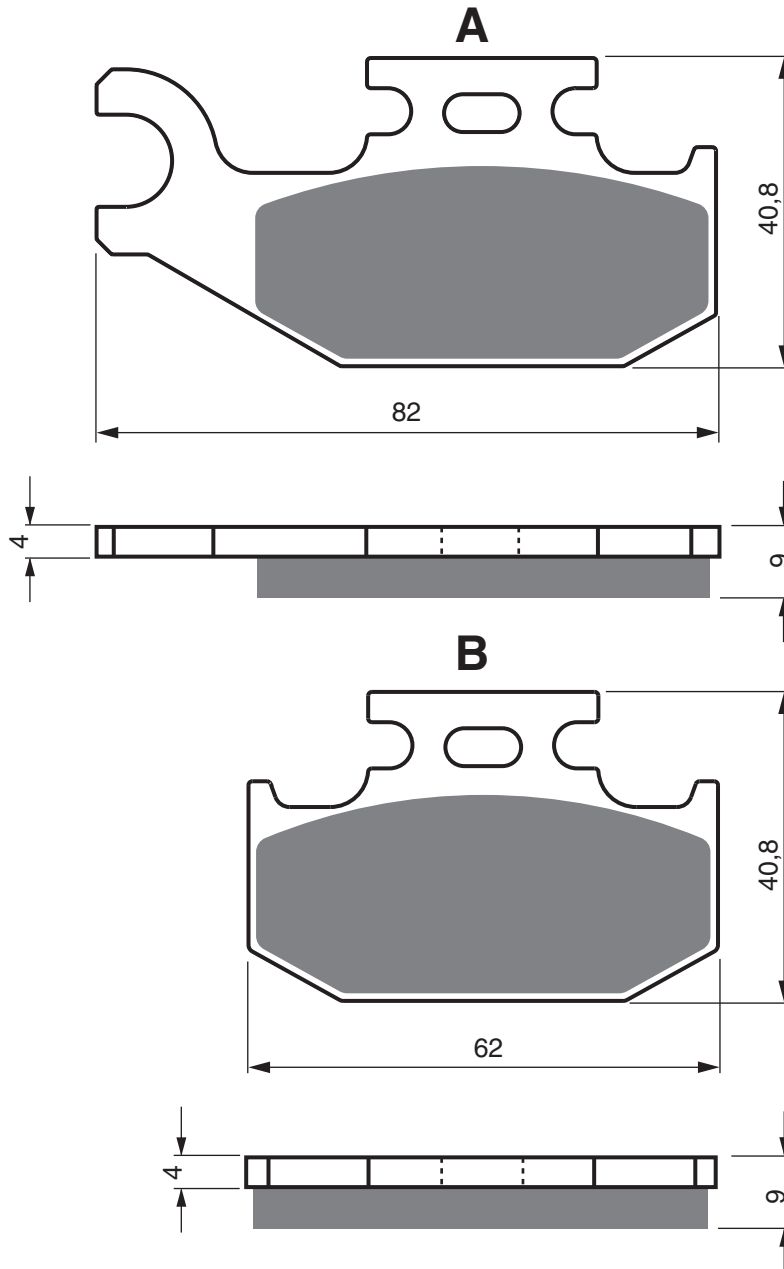

Disc Brake Pads

PART NUMBER

205

AD

K1

K5

S3

**S33
RACING**