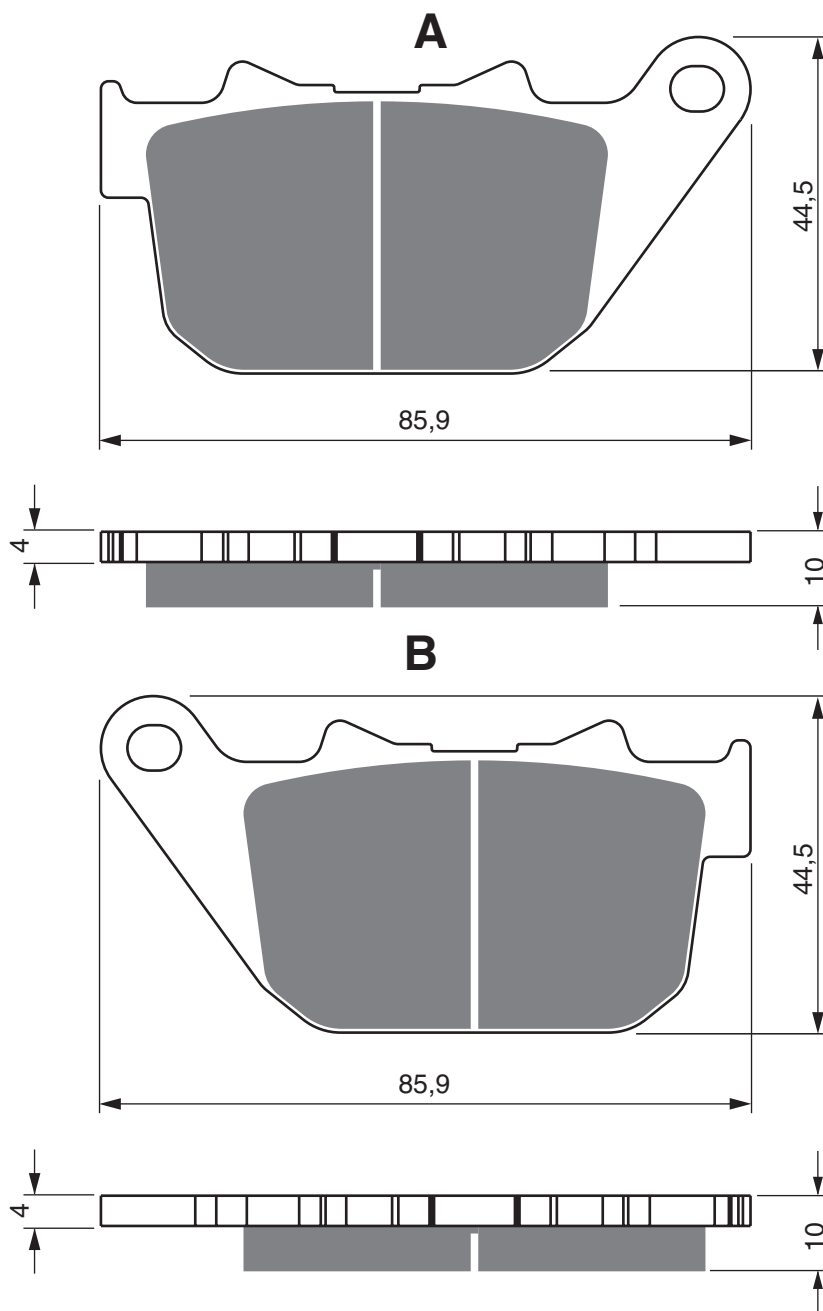

EQUIVALENTS OEM

42298-08

Disc Brake Pads

PART NUMBER

274

AD

S3

**S33
RACING**