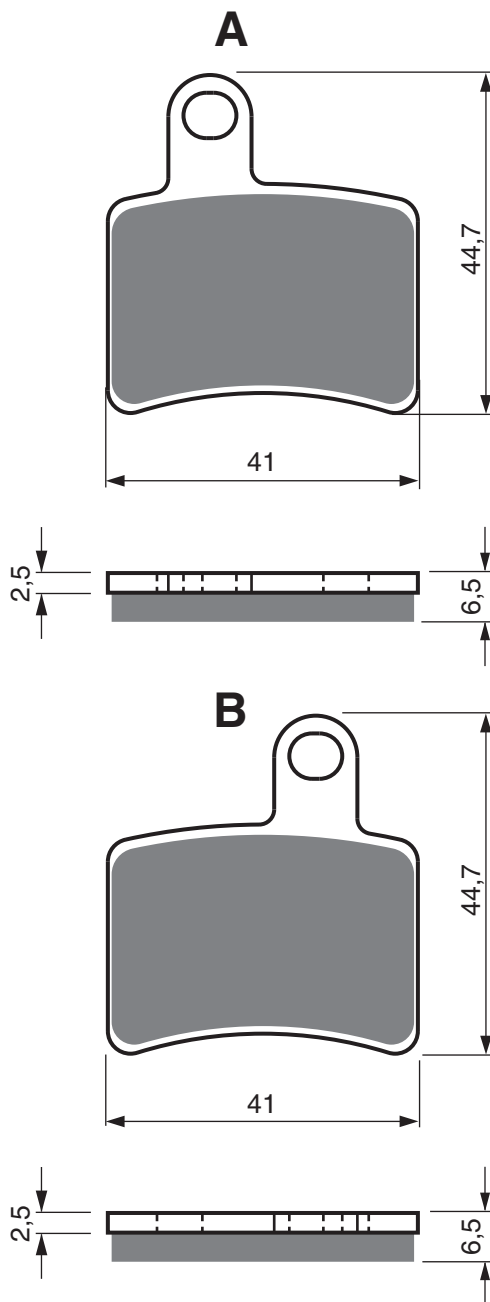

PART NUMBER

228

AD

S3

S33
RACING

BETA	EVO	80	Senior	2009	2019	RR
BETA	REV	80		2008	2008	RR
BETA	REV 3	125	/200	2006	2008	RR
BETA	REV	250	41	2007	2008	RR
BETA	REV 3	250	/270	2005	2008	RL

EQUIVALENTS OEM

25-25363

25-25373