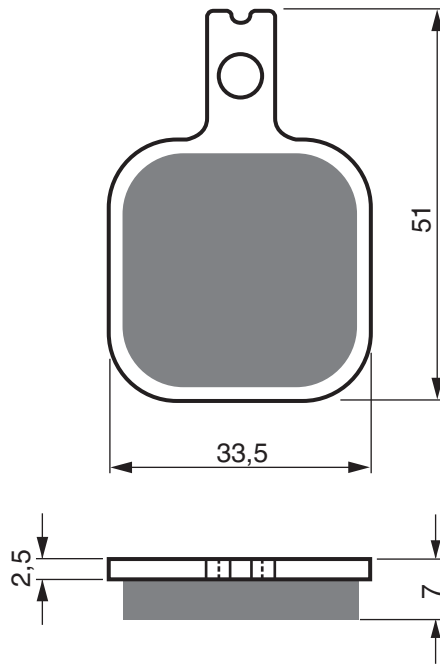

1 set = 6 pcs

HARRISON BILLET		2 Piston (1296040)			FL
HARRISON BILLET		Mini 6			FL
HARRISON BILLET		Slim Design			FL
ISR		22-032 (6 Piston Large)			FL
ISR		22-042 (6 Piston Racing)			FL

EQUIVALENTS OEM