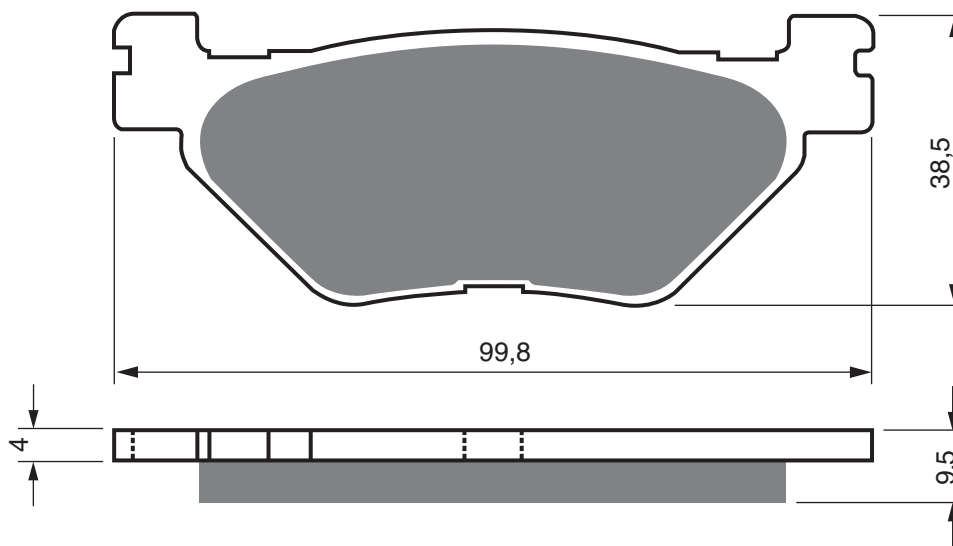

PART NUMBER

165

AD

S3

**S33
RACING**

YAMAHA	TDM	900	(2B0/ABS)	2005	2013	RR
YAMAHA	TDM	900	(5PS/Non ABS)	2002	2014	RR
YAMAHA	SCR	950	(XVS 950XR-A)	2017	2018	RR
YAMAHA	XV	950	CU - XVS 950			RR
YAMAHA	XV	950	Racer (Remote Reservoir Rear Shocks)	2015	2016	RR
YAMAHA	XVS	950	(Non ABS/Standard rear shocks)	2014	2014	RR
YAMAHA	XVS	950	A Midnight Star	2009	2013	RR
YAMAHA	XVS	950	R (2DE) (Remote reservoir rear shocks)	2014	2018	RR
YAMAHA	XT	1200	Z Super Tenere ABS/UBS Brake System	2011	2017	RR
YAMAHA	XT	1200	ZE Super Tenere ABS/UBS Brake System	2014	2017	RR
YAMAHA	XT	1200	ZE Super Tenere Raid Edition (ABS/UBS Brake system)	2018	2018	RR
YAMAHA	FJR	1300	A (ABS)	2003	2005	RR
YAMAHA	FJR	1300	A (ABS)	2006	2009	RR

YAMAHA	FJR	1300	A (ABS)	2010	2012	RR
YAMAHA	FJR	1300	A (ABS)	2013	2019	RR
YAMAHA	FJR	1300	AE (Electronic Suspension Adjustment/USD Forks)	2014	2019	RR
YAMAHA	FJR	1300	AS (ABS/Electric Shift)	2006	2009	RR
YAMAHA	FJR	1300	AS (ABS/Electric Shift)	2010	2012	RR
YAMAHA	FJR	1300	AS (ABS/Electric Shift)	2013	2019	RR
YAMAHA	XVS	1300	A Midnight Star	2007	2016	RR
YAMAHA	XVS	1300	ACFD Midnight Star/Casual Full Dresser (With Handlebar Fairing)	2014	2016	RR
YAMAHA	XV	1700	PCR	2003	2005	RR
YAMAHA	XV	1700	V-Max	2009	2017	RR
YAMAHA	XV	1900	A Midnight Star	2006	2008	RR
YAMAHA	XV	1900	A Midnight Star	2011	2013	RR

EQUIVALENTS OEM

5JW W0046 00	5PS W0046 00	3P6 W0046 50	1D7 W0046 00	3D8 25806 00

Disc Brake Pads