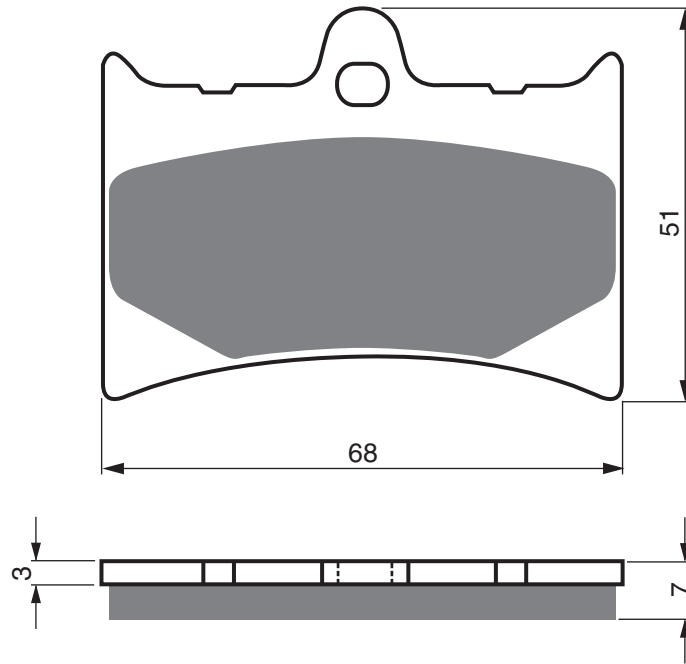

PART NUMBER

019

AD **K1** **K5** **S3**

ALFER	MC	125		1988	1988	FL
ALFER	GR	250	Enduro	1988	1988	FL
ALFER	MC	250		1988	1988	FL
ALFER	GR	300	Enduro	1988	1988	FL
APRILIA	AF-1	125		1988	1991	FL
APRILIA	RS	125	All models	1992	2005	FL
APRILIA	Tuono	125		2003	2004	FL
BENELLI	Devil	50		1992	1992	FL
BENELLI	Spring	50		1993	1993	FL
BENELLI	Devil	80		1992	1992	FL
BENELLI	Tamo	125		1989	1989	FL
BETA	Euro	350		2000	2001	FL
GILERA		125	CX	1991	1991	FL

GILERA		125	MX1/MRX	1989	1989	FL
GILERA		125	SP 01/SP 02	1989	1989	FL
GILERA	GFR	125		1994	1994	FL
GILERA	Nord-West	350		1994	1994	FL
KTM			Most Models	1987	1987	FL
KTM			Most Models	1987	1987	RR
MALAGUTI	Madison	125		1999	1999	RR
MOTO-GUZZI	Quota	100	D			FL
MOTO-GUZZI		1000	Quota	1992	1997	FL
MZ			Scorpion Replica	1995	1996	FL

EQUIVALENTS OEM

8113489	000306546310	90214 01000	GU30654631