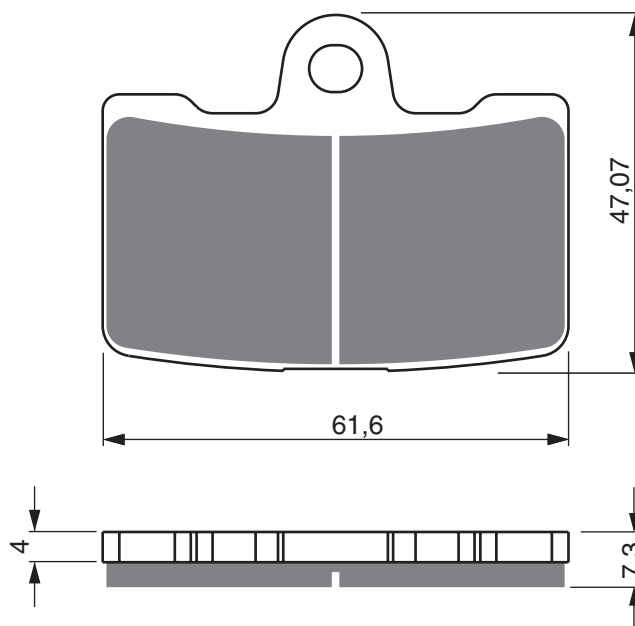

PART NUMBER

269

AD

S3

**S33
RACING**

GP5

GP6

1 set = 4 pcs

BUELL		1 125	CR	2009	2010	FL
BUELL		1 125	R	2008	2010	FR
BUELL	XB12R	1 200	Firebolt	2009	2010	FL
BUELL	XB12SCG	1 200	Lightning	2009	2010	FL
BUELL	XB12SS	1 200	Lightning Long	2009	2010	FL
EBR	RX	1 190		2014	2015	FL
EBR	SX	1 190		2014	2015	FL

EQUIVALENTS OEM

H0300 1AMA