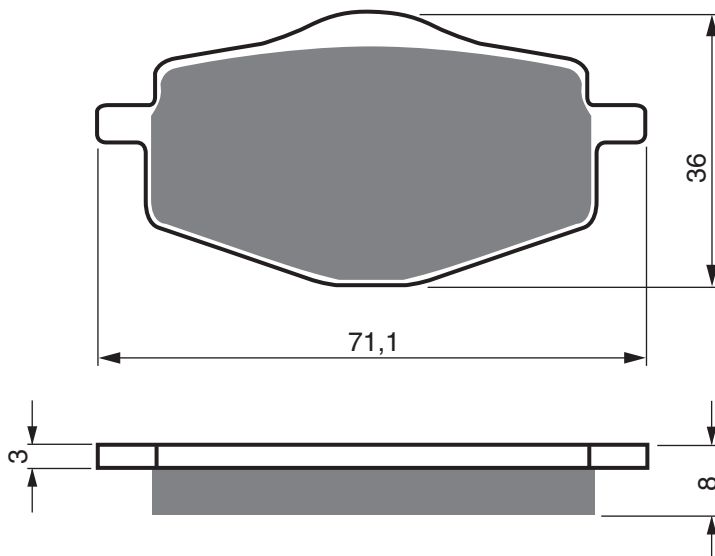

PART NUMBER

018

AD

K1

K5

K5-LX

S3

**S33
RACING**

BETA	Euro	350		2003	2006	RR
BETA	Jonathan	350		2003	2006	RR
CCM	XTR	250		2009	2009	RR
CF MOTO	CF	125	T-21A E-Charm	2010	2011	RR
CF MOTO	CF	150	T-Si	2010	2011	RR
CF MOTO	CF	250	T-5 V5 Custom	2011	2012	RR
GARELLI	XO	125	i (TM 125 T)	2009	2012	RR
GARELLI	XO	150	i (TM 150 T)	2009	2012	RR
GARELLI	XO	200	i (TM 200 T)	2009	2012	RR
GILERA		125	Apache	1991	1991	RR
GILERA	RC	125	Top Rally	1989	1992	RR
GILERA	Oregon	250	Quad	2007	2007	FL
GILERA	RC	600		1989	1990	RR
ITALJET	Millennium	100		2000	2001	FL
ITALJET	Millennium	125		2000	2001	FL
ITALJET	Millennium	150		2000	2001	FL
LINHAI	LH	50	Police (Scooter)	2007	2009	FL
LINHAI		125	Eggy (Scooter)	2007	2009	FL
MALAGUTI	Blog	125	ie	2009	2011	RR
MALAGUTI	Centro	125	ie/SL	2007	2011	RR
MALAGUTI	Blog	160	ie	2009	2011	RR
MALAGUTI	Centro	160	ie	2007	2011	RR
MBK	TZR	50	X-Power	2000	2000	RR
MBK	XC	125	Flame 125	1996	2003	FL
MBK	XC	150	Vertex	1997	1997	FL
MZ		660	SSR	1995		RR
NIPPONIA	Miro	100	(4T)	2012	2013	FL
NIPPONIA	Miro	125	(4T)	2012	2014	FL
SACHS	Bee	50		2008	2010	FL
SACHS	Bee	125		2008	2009	FL
SACHS	Roadster	650		2005	2005	RL
SFM	Bee	50	(2T)	2014	2015	FL
SFM	Bee	125	(4T)	2014	2015	FL
SIAMOTO	KD	125		2000	2004	FL

W.K.BIKES	WK	125	C (4T) (16" wheel)	2010	2013	RR
YAMAHA	TZR	50	Thunderkid (5DU1/3)	1997	2000	RR
YAMAHA	YSR	50	T	1987	1987	FL
YAMAHA	DT	80	LC-2 (53V)	1985	1992	FL
YAMAHA	DT	125	LC	1986	1987	FL
YAMAHA	DT	125	R	1988	2003	FL
YAMAHA	DT	125	R	1988	2003	RR
YAMAHA	DT	125	RE	2004	2004	FL
YAMAHA	DT	125	RE	2004	2004	RR
YAMAHA	DT	125	RE	2005	2007	FL
YAMAHA	TDR	125	(4GW/GX 1/2/3/4)	1993	2003	RR
YAMAHA	XC	125	TR Cygnus	1996	2003	FL
YAMAHA	YBR	125	ED (3D91)	2005	2006	FL
YAMAHA	YZ	125	U	1988	1988	RR
YAMAHA	DT	200	(2LR)	1987	1987	FL
YAMAHA	XT	225	(2LN) Serow (1KH 020101-)	1986	1987	FL
YAMAHA	XT	225	(3RW1-5 Serrow) (1KH 034101-132000)	1989	1993	FL
YAMAHA	XT	225	(4VW1/3/5/7/9)(4VWA/B/D/G/J/L) (Brasil)	1997	2006	FL
YAMAHA	XT	225	W (4JG1/2/3/4) Serrow	1993	1996	FL
YAMAHA	YTZ	250	N/S „TRI-Z“	1985	1986	FL
YAMAHA	YTZ	250	N/S „TRI-Z“	1985	1986	FR
YAMAHA	YTZ	250	N/S „TRI-Z“	1985	1986	RL
YAMAHA	YZ	250	U	1988	1988	RR
YAMAHA	XT	350		1985	1995	FL
YAMAHA	YFZ	350	T/U/W	1987	1989	FL
YAMAHA	YFZ	350	T/U/W	1987	1989	FR
YAMAHA	TT	600	N (59X) Frame #59X000101-59X007852	1985	1988	FL
YAMAHA	XT	600	E	1992	2003	RR
YAMAHA	XT	600	Z „Tenere“	1988	1990	RR
YAMAHA	XTZ	660	E „Tenere“	1991	1998	RR

EQUIVALENTS OEM

1UY W0045 00	1UY W0045 01	1UY W0045 02	1UY W0045 03	2VN W0046 00	2VN W0046 01	34X W0046 00
34X W0046 01	34X W0046 02	38W W0045 00	38W W0045 01	3BN W0045 00	3BN W0045 01	3FY W0045 00
3XP W0045 00	3XP W0046 00	3JH W0045 00	3UH W0045 00	344 840	48 7100 7	4KL F5811 00
KA3495506	11969900	605 08 02 50				

Disc Brake Pads