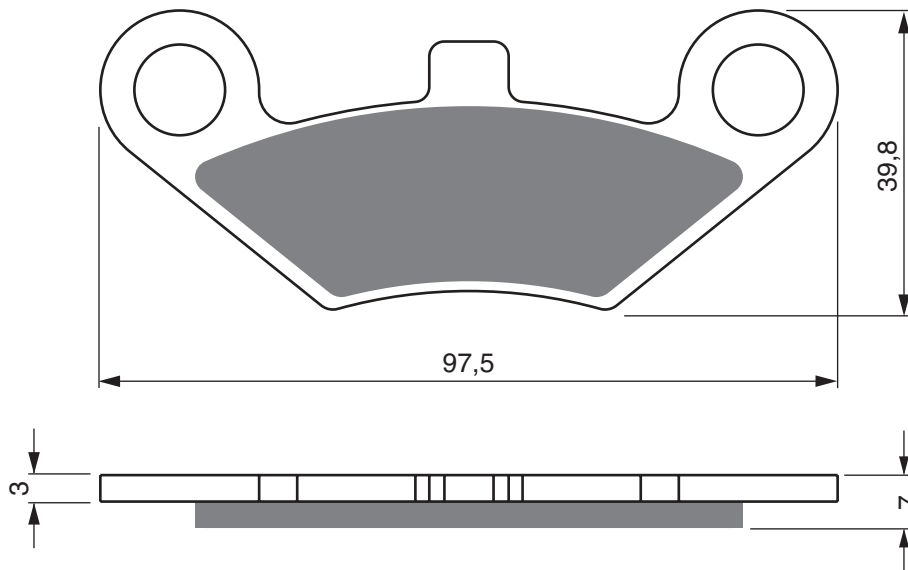

AD

K1

K5

K5-LX

S3

**S33
RACING**

AJS	Crazy	50	Naked	2013	2014	RR
CF MOTO	CF	500	5B/5C - C/Force Classic	2014	2015	FL
CF MOTO	CF	500	5B/5C - C/Force Classic	2014	2015	FR
CF MOTO	CF	500	C/Force (X5 Terralander)	2011	2015	FL
CF MOTO	CF	500	C/Force (X5 Terralander)	2011	2015	FR
CF MOTO	CF	625	C/Force (X6 Terralander)	2011	2015	FL
CF MOTO	CF	625	C/Force (X6 Terralander)	2011	2015	FR
EXPLORER		500	Atlas 4x4	2008	2009	FL
EXPLORER		500	Atlas 4x4	2008	2009	FR
EXPLORER		500	L Everest 4x4	2008	2009	FL
EXPLORER		500	L Everest 4x4	2008	2009	FR
GOES	G		E-SSV Electric (Side x Side)	2012	2013	FL
GOES	G		E-SSV Electric (Side x Side)	2012	2013	FR
GOES		220	UTS (Side x Side)	2013	2014	FL
GOES		220	UTS (Side x Side)	2013	2014	FR
GOES		360	Max (Quad)	2008	2014	FL
GOES		360	Max (Quad)	2008	2014	FR
GOES		520	Max (Quad)	2007	2014	FL
GOES		520	Max (Quad)	2007	2014	FR
GOES	G	520	F (Quad)	2007	2014	FL
GOES	G	520	F (Quad)	2007	2014	FR
GOES	G	525	(4x4)	2012	2013	FL
GOES	G	525	(4x4)	2012	2013	FR
GOES	G	525	Max (4x4)	2012	2013	FL
GOES	G	525	Max (4x4)	2012	2013	FR
GOES	G	625	i (4x4)	2012	2014	FL
GOES	G	625	i (4x4)	2012	2014	FR
GOES	G	625	i (4x4) Max	2012	2014	FL
GOES	G	625	i (4x4) Max	2012	2014	FR
GOES	G	625	i UTX (4x4) (Side x Side)	2012	2014	FL
GOES	G	625	i UTX (4x4) (Side x Side)	2012	2014	FR
LINHAI	CUV		Jobber (4x4)	2013	2013	RR
LINHAI		260	Goon (2x4/4x4)	2007	2009	FL
LINHAI		260	Goon (2x4/4x4)	2007	2009	FR
LINHAI		260	Goon (2x4/4x4)	2007	2009	RR
LINHAI		300	Muddy (4x4)	2007	2009	FL
LINHAI		300	Muddy (4x4)	2007	2009	FR
LINHAI		300	Muddy (4x4)	2007	2009	RR
LINHAI	CUV	300	Carry	2007	2009	FL
LINHAI	CUV	300	Carry	2007	2009	FR
LINHAI	CUV	300	Carry	2007	2009	RR
LINHAI	ATV	310	(4x2)	2013	2013	FL
LINHAI	ATV	310	(4x2)	2013	2013	FR
LINHAI	ATV	310	(4x2)	2013	2013	RR
LINHAI	ATV	320	(4x4) Carrier	2013	2013	FL
LINHAI	ATV	320	(4x4) Carrier	2013	2013	FR