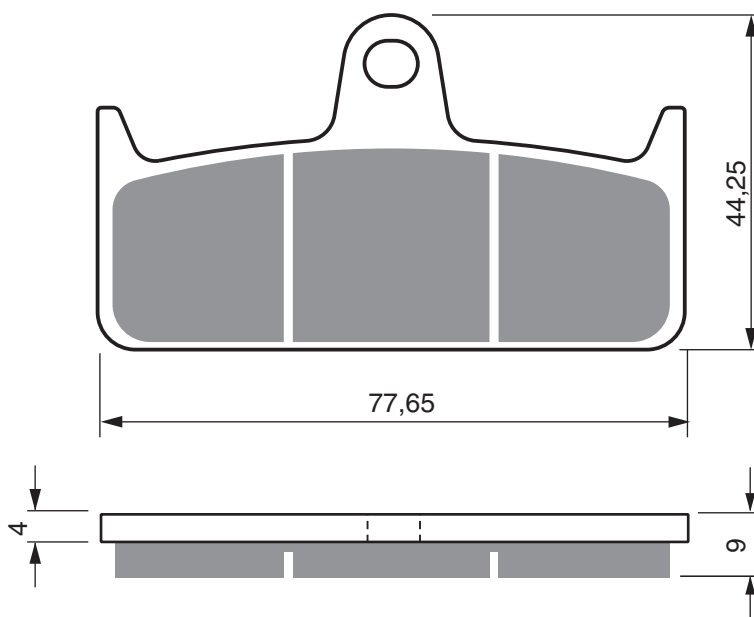

S33
RACING

GP5

GP6

GP7

PART NUMBER

301

GOLDFREN		CP005 4 Piston monoblock caliper	2011	FL