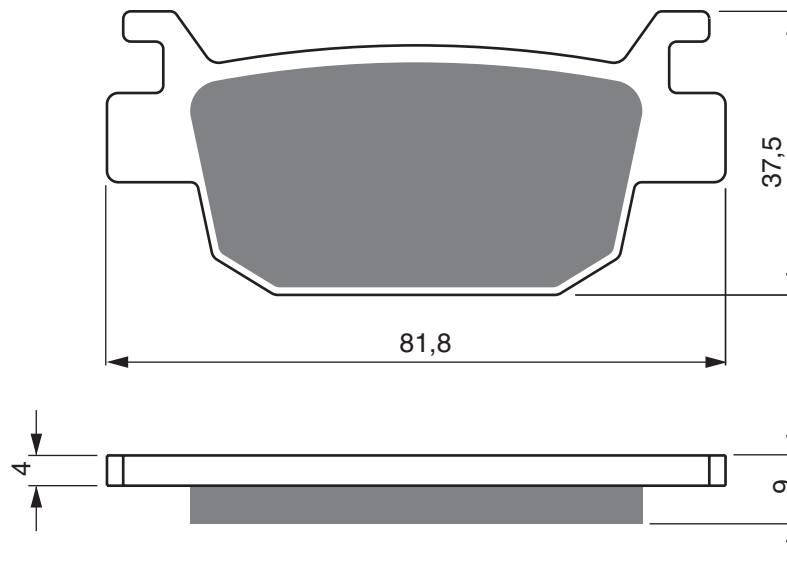

PART NUMBER

287

AD

S3

**S33
RACING**

GENERIC		125	Classic	2017	2018	RR
HONDA	FES	125	7/9/A S-Wing (Non ABS Model)	2007	2013	RR
HONDA	FES	125	A7/A9/AA S-Wing	2007	2015	RR
HONDA	NSS	125	Forza (2 piston caliper)	2015	2018	RR
HONDA	SH	125	i (2 piston caliper/ABS)	2014	2018	RR
HONDA	SH	125	i (3 Piston Caliper/ABS)	2014	2016	RR
HONDA	SH	125	i 9/A/B Fuel Injection	2009	2012	RR
HONDA	SH	125	i RA (Fuel Injection/rear disc model)	2010	2014	RR
HONDA	FES	150	7/9/A S-Wing	2007	2013	RR
HONDA	FES	150	S-Wing A7/A9/AA (ABS Model)	2007	2013	RR
HONDA	SH	150	i (2 piston caliper/ABS)	2014	2018	RR
HONDA	SH	150	i (3 Piston Caliper/ABS)	2014	2016	RR
HONDA	SH	150	i 9/A/B Fuel Injection	2009	2012	RR
HONDA	SH	150	RA (Fuel Injection/rear disc)	2010	2014	RR
HONDA	NSS	250	AX5/AX6 (ABS) Forza Z	2005	2007	RR
HONDA	NSS	250	EX5/EX6/EX7/EX8 (ABS) Forza EX	2005	2008	RR
HONDA	NSS	250	X5/X7/X8 Forza	2005	2008	RR
HONDA	NSS	300	AD Forza (ABS)	2013	2017	RR
HONDA	NSS	300	D Forza (Non ABS)	2013	2015	RR
HONDA	SH	300	AR8/AR9/ARA (ABS Model)	2008	2010	RR
HONDA	SH	300	i (2 piston caliper/ABS)	2016	2018	RR

HONDA	SH	300	i (ABS)	2014	2014	RR
HONDA	SH	300	i 7/8/9/A/B (Non ABS)	2007	2012	RR
HONDA	SH	300	i A7/A8/A9/AA/AB/AC (ABS Model)	2007	2013	RR
HONDA	SH	300	R8/R9/RA (Non ABS)	2008	2010	RR
KAZUMA	MF	90	FALCON			
PEUGEOT	Metropolis	400	RX-R (3 Wheel Model / Nisan Caliper)	2017	2018	FL
PEUGEOT	Metropolis	400	RX-R (3 Wheel Model / Nisan Caliper)	2017	2018	FR
PEUGEOT	Metropolis	400	Allure (3 Wheel Model/Nissin Caliper)	2017	2018	FL
PEUGEOT	Metropolis	400	Allure (3 Wheel Model/Nissin Caliper)	2017	2018	FR
PEUGEOT	Metropolis	400	RS (3 Wheel Model/Nissin Caliper)	2017	2018	FL
PEUGEOT	Metropolis	400	RS (3 Wheel Model/Nissin Caliper)	2017	2018	FR

EQUIVALENTS OEM

06435 KSV J01	06435 KSV J02	43251 KTW 901	06435 K40 F11	06435 K04 931	06435 K01 D11	06435 K40 F02

Disc Brake Pads