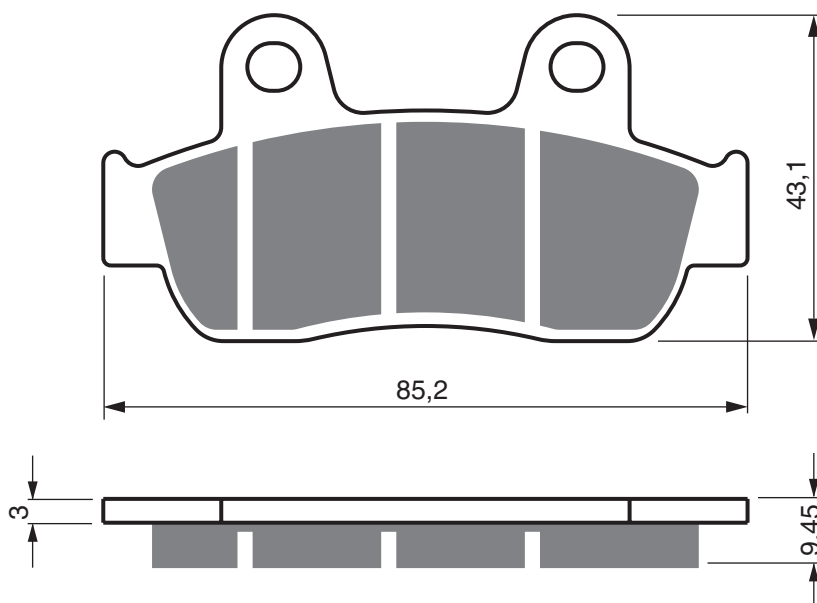

EQUIVALENTS OEM

413 00072

Disc Brake Pads

PART NUMBER

350

AD

S3

HONDA		111	Spacy (SCR1105WHF) - Korea	2015	2015	FL
HONDA		112	Spacy (SCR1105WHF) - Turkey	2015	2015	FL
HONDA		125	Elite (CHA1253WHE) - Argentina	2014	2014	FL
HONDA		125	Elite (CHA1253WHE) - Colombia	2014	2014	FL
HONDA		125	Elite (CHA1253WHE) - General Export KM/H	2014	2014	FL
HONDA		125	Elite (CHA1253WHE) - Latin America	2014	2014	FL
HONDA		125	Elite (CHA1253WHE) - Sout Africa	2014	2014	FL