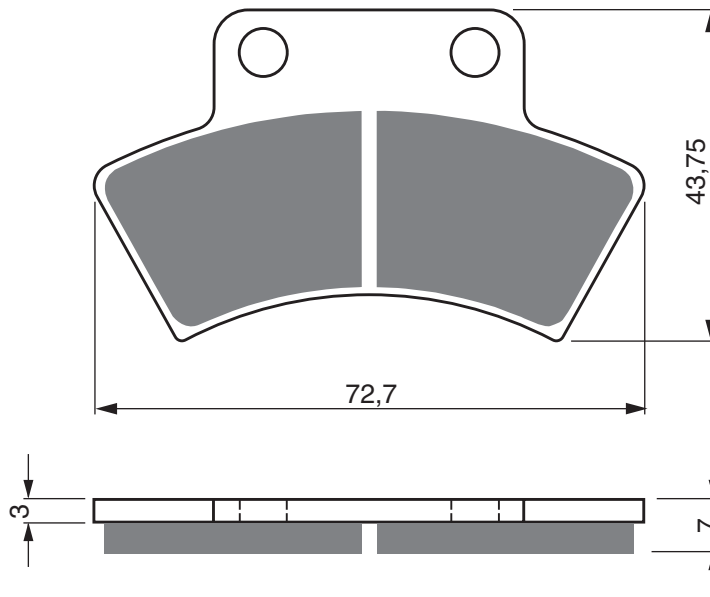

PART NUMBER

216

AD   **K1**   **K5**   **S3**

APACHE		50	Mini Tomahawk (2T)	2008	2009	RR
CF MOTO	CF	500	C/Force (X5 Terralander)	2011	2015	parking
CF MOTO	CF	625	C/Force (X6 Terralander)	2011	2015	parking
JORDAN	HIPO/MARS/BOB	50	/90/100	2003	2004	RR
POLARIS			Rear most models	1989	2000	RL
POLARIS			Rear most models	1989	2000	RR
QUADZILLA	RS5		4 WD	2010	2011	parking
QUADZILLA	RS6		EFI 4WD	2010	2011	parking
QUADZILLA	R	50	(Rear disc model)	2003	2006	RR
QUADZILLA	CUV	500	Side x Side	2010	2011	parking
QUADZILLA	QZ	500	E/ES 4x4	2010	2011	parking

EQUIVALENTS OEM

1910032	1910051	1930626	1930644	1930741	2200418	2200464
901 08 03 22	B840F6600000	2200899				

Disc Brake Pads