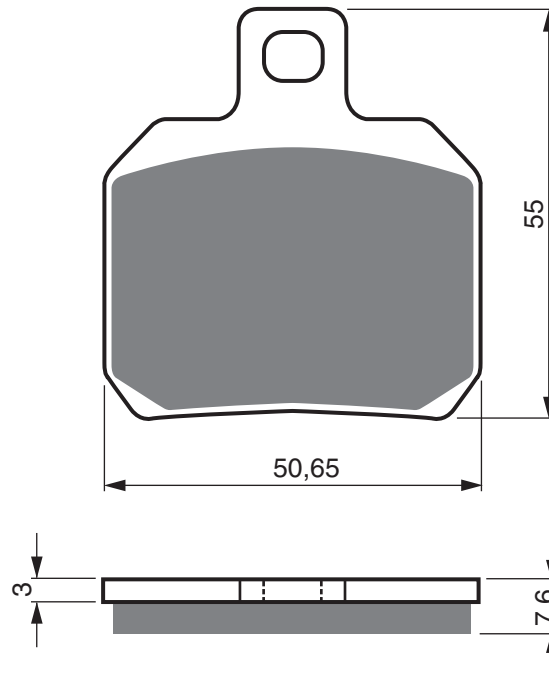

AD	S3	S33 RACING	GP5	GP6	GP7

ADIVA SCOOTERS	AD2	300	(3 Wheel Type)	2014	2015	FL
ADIVA SCOOTERS	AD	400		2009	2011	FL
ADIVA SCOOTERS	AD	400		2009	2011	RR
APRILIA	RS	50	(Radial Caliper - 6 bolt fixing Front & Rear)	2006	2011	FL
APRILIA	ETV	1 000	Caponord (ABS - Bush fixing)	2004	2007	RR
APRILIA	ETV	1 000	Caponord (Nor ABS - Bolt Fixing)	2001	2003	RR
APRILIA	ETV	1 000	Caponord Rally Raid (Non ABS - Bush Fixing)	2003	2003	RR
APRILIA	RSV	1 000	Mille	1998	2000	RL
APRILIA	RSV	1 000	Mille	2001	2002	RL
APRILIA	RSV	1 000	Mille (Radial Caliper)	2003	2003	RR
APRILIA	RSV	1 000	Mille R	2001	2002	RR
APRILIA	RSV	1 000	Mille R (Radial Caliper)	2003	2003	RR
APRILIA	RSV	1 000	Mille SP	1999	2000	RR
APRILIA	RSV	1 000	R	2004	2008	RR
APRILIA	RSV	1 000	R Factory	2004	2008	RR
APRILIA	RSV	1 000	R Tuono	2002	2006	RR
APRILIA	RSV	1 000	R Tuono (Radial Caliper / 2 pin fixing)	2007	2008	RR
APRILIA	RSV	1 000	Racing / Factory (Radial Caliper / 4pad)	2004	2008	RR
APRILIA	RSV4	1 000	Factory	2009	2010	RR
APRILIA	RSV4	1 000	Factory APRC	2011	2013	RR
APRILIA	RSV4	1 000	Factory APRC ABS	2013	2014	RR
APRILIA	RSV4	1 000	R	2010	2010	RR
APRILIA	RSV4	1 000	R	2010	2010	RR
APRILIA	RSV4	1 000	RF	2015	2018	RR

APRILIA	RSV4	1 000	RR		2015	2018	RR
APRILIA	SL	1 000	Falco		2000	2004	RR
APRILIA	Tuono	1 000	4VR APRC ABS		2014	2014	RR
APRILIA	Tuono	1 000	V4R		2011	2012	RR
APRILIA	Tuono	1 000	V4R-APRC		2011	2013	RR
APRILIA	Tuono R	1 000	Radial Caliper/4 type		2002	2005	RR
APRILIA	Tuono R Factory	1 000	Radial Caliper / 4 type		2006	2010	RR
APRILIA	Tuono	1 100	RR V4		2015	2016	RR
APRILIA	Tuono	1 100	RR V4		2017	2018	RR
APRILIA	Tuono Factory	1 100	V4		2015	2016	RR
APRILIA	Tuono Factory	1 100	V4		2017	2018	RR
AUSA QUADS	M	50	TaskSide x Side				FL
AUSA QUADS	M	50	TaskSide x Side				FR
AUSA QUADS	M	50	TaskSide x Side				RR
BENELLI	TRE	502	K		2016	2016	RR
BENELLI	BN	600	GT		2014	2015	RR
BENELLI	BN	600	i		2014	2015	RR
BENELLI	BN	600	R		2014	2016	RR
BENELLI	BN	600	S		2014	2015	RR
BENELLI	2-UE	750			2009	2010	RR
BENELLI		899	Tornado LE/Tre Novecento		2003	2005	RR
BENELLI		899	Trek		2007	2016	RR
BENELLI	Cafe Racer	899			2010	2012	RR
BENELLI	Century Racer	899			2011	2012	RR
BENELLI	TNT	899	S Tornado Naked Tre		2007	2011	RR
BENELLI	TNT	899	Tornado Naked Tre		2007	2016	RR
BENELLI	Tornado	900			2002	2002	RR
BENELLI	TNT	1 130	Cafe Racer		2005	2005	RR
BENELLI	TNT	1 130	Cafe Racer		2006	2012	RR

Disc Brake Pads