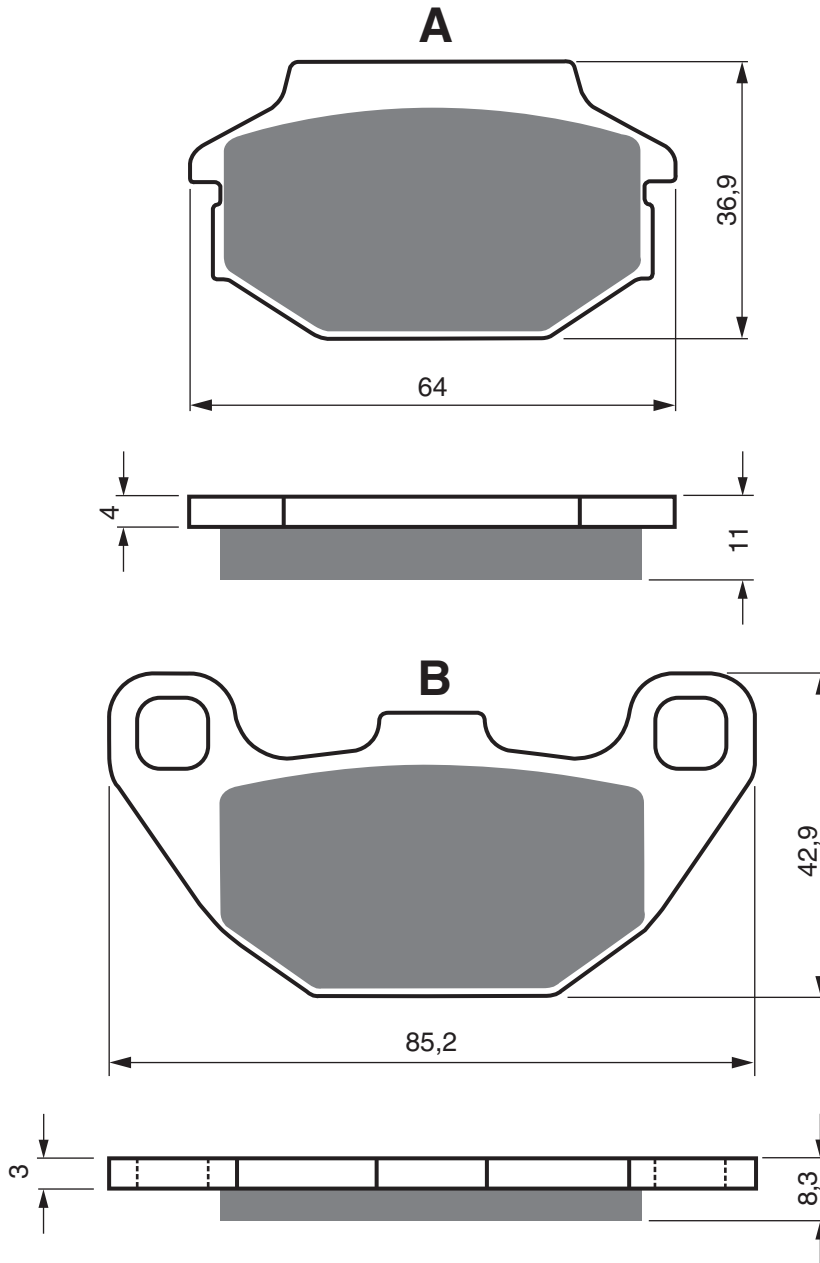

PART NUMBER

183

AD

K5

S3

ARCTIC CAT		50	Auto Youth (4x4)	2008	2008	RR
ARCTIC CAT	DVX	50	Sport (4T)	2008	2008	RR
ARCTIC CAT		90	(Reverse gear model)	2010	2014	RR
ARCTIC CAT		90	SE	2009	2009	RR
ARCTIC CAT	DVX	90		2006	2014	RR
ARCTIC CAT	DVX	90	(2x4) Youth (Rear disc model)	2006	2006	RR

ARCTIC CAT	DVX	90	SE	2009	2009	RR
ARCTIC CAT		150	Utility 2x4	2009	2014	RR
KAWASAKI	KFX	50	(KSF 50 B7F/B8F/B9S)	2007	2009	RR
KAWASAKI	KFX	50	(KSF 50 BDF/BEF/BFF/BGF/BHF)	2013	2017	RR
KAWASAKI	KFX	90	(KSF 90 A7F/A8F/A9F/AAF/ABF/ACF/ADF/AEF/AFF/AGF/AHF)	2007	2017	RR
KYMCO	Agility	50	Carry (4T)	2011	2018	FL

Disc Brake Pads