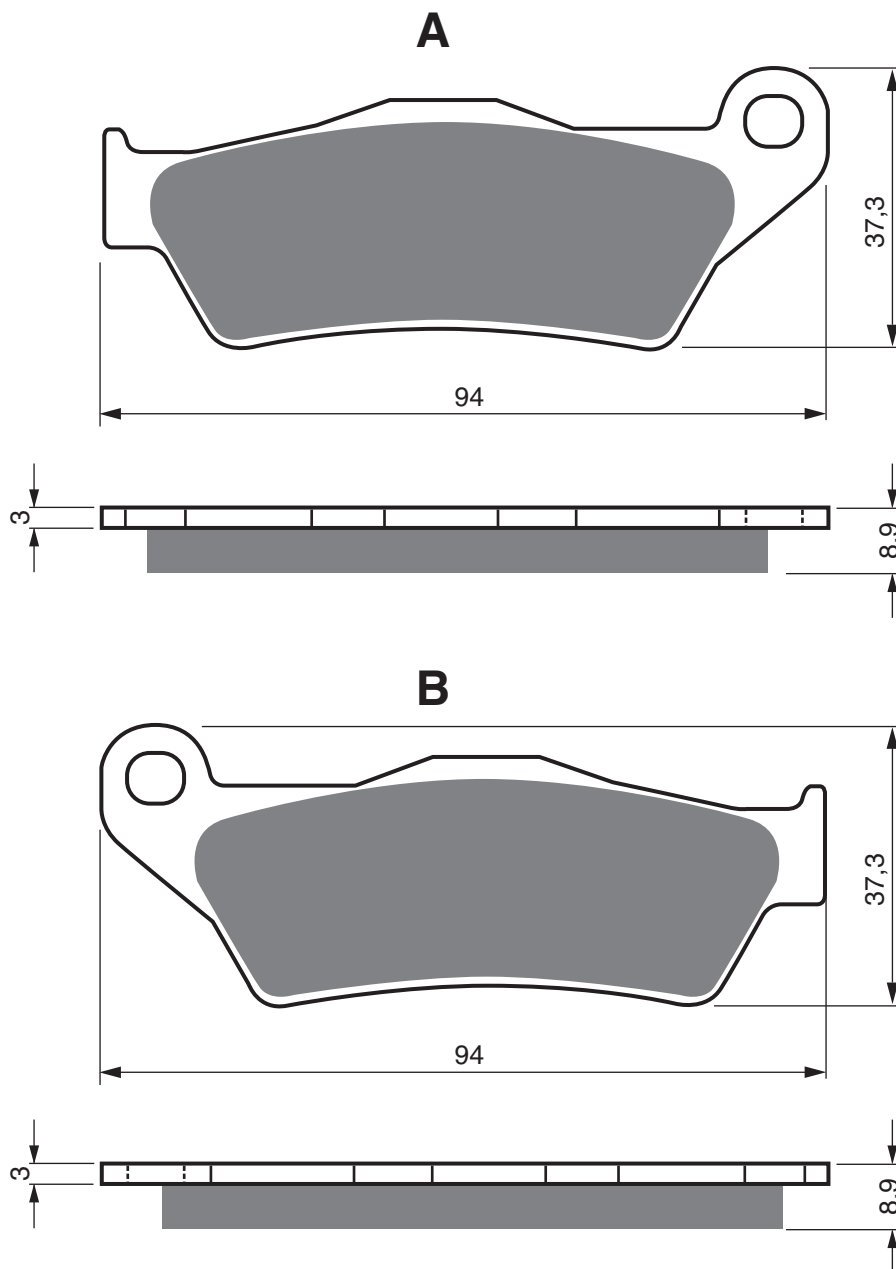

PART NUMBER

349

AD

S3

**S33
RACING**

HARLEY DAVIDSON	XG	500	Street (549cc X-Engine)	2014	2015	FL
HARLEY DAVIDSON	XG	500	Street (549cc X-Engine)	2014	2015	RR
HARLEY DAVIDSON	XG	750	Street (749cc X-Engine)	2014	2015	FL
HARLEY DAVIDSON	XG	750	Street (749cc X-Engine)	2014	2015	RR

EQUIVALENTS OEM

413 00072

Disc Brake Pads