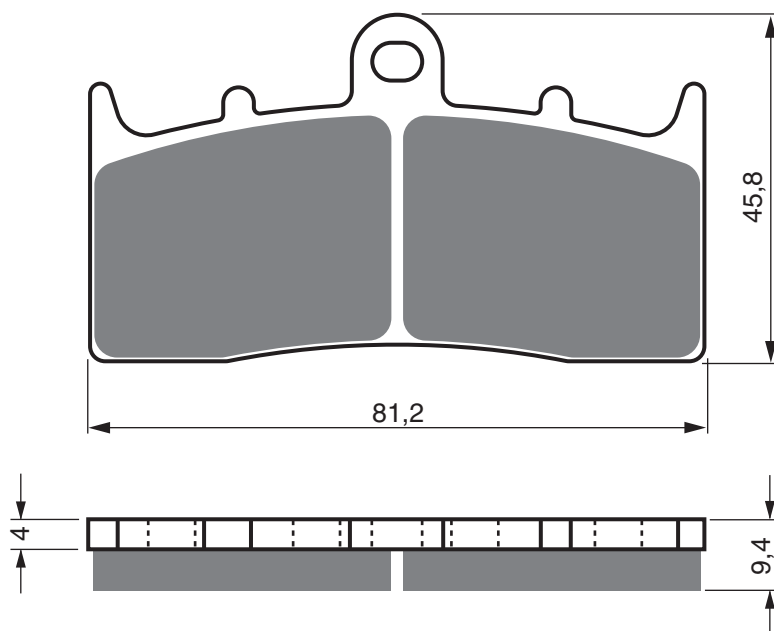

EQUIVALENTS OEM

5B4 W0046 00

5B4 2586 00

PART NUMBER

318

AD

S3

**S33
RACING**