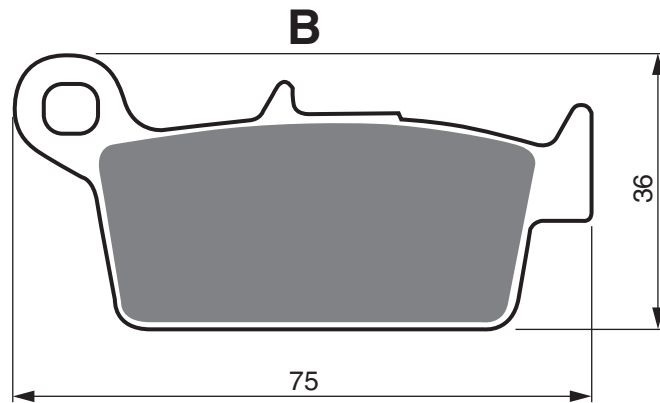

PART NUMBER

071

AD

K1

K5

S3

DAELIM		125	BESB1 (SC125)	2008	2013	FL
HONDA	NSR	50	X (AC10-190)	1999	1999	RR
HONDA	NS-1	75		1992	1992	RR
KYMCO		50	Cobra Cross	2000	2006	FL
KYMCO		50	Cobra Racer (SF10AG)	2000	2006	FL
KYMCO		50	Filly LX	2000	2002	FL
KYMCO		50	Looping	1998	1998	FL
KYMCO		50	Sniper (PR 50 B)	1993	1993	FL
KYMCO		50	Sniper DD (PR50BB)	1994	1996	FL
KYMCO		50	Top Boy (SF10GG)	1996	2006	FL
KYMCO	CX	50	Super (PR50AC)	1994	1997	FL

KYMCO	K12	50	Sport (SE10CA)	1995	2000	FL
KYMCO	KB	50	(SE10CA)	1995	2000	FL
KYMCO	KB	50	Scout	1997	1997	FL
KYMCO	ZX	50	Super Fever/Scout	1999	2006	FL
KYMCO		100	Top Boy	1997	1997	FL
KYMCO	KB	100	Manboy	1999	2000	FL
PEUGEOT	SV	50	Geo	1991	1992	FL
PEUGEOT	SV	80	Geo	1991	1992	FL
PEUGEOT	SV	125	Geo	1991	1992	FL
SACHS	ER	49	10"	2007	2007	FL
SYM	SR	100	Sunrise	1997	1997	FL

EQUIVALENTS OEM

752394	752071	752391	45105 KCX E050	45105 KCX 3050 MZ	45105 KCU 3050	46350 SA50 000