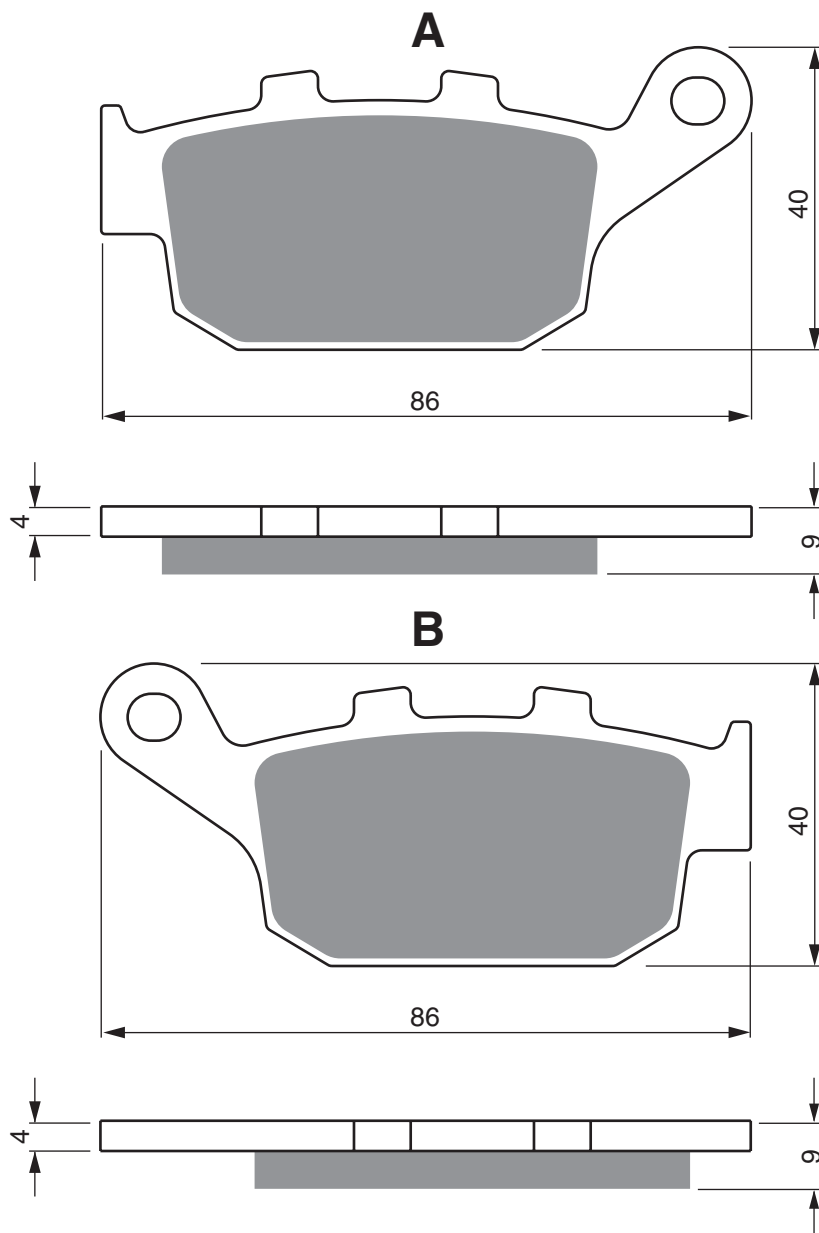

PART NUMBER

306

AD

S3

**S33
RACING**

HONDA	CBR	250	RAB/RAC (ABS)	2011	2013	RR
HONDA	CBR	250	RB/RC (Non ABS)	2011	2013	RR
HONDA	CBR	250	RRL/RRN/RRR (MC22)	1990	1992	RL
HONDA	CB	300	F AC (ABS)	2015	2019	RR
HONDA	CB	300	FA AC(ABS)	2018	2019	RR
HONDA	CB	300	R	2018	2019	RR
HONDA	CBR	300	R (Non ABS)	2018	2019	RR
HONDA	CBR	300	RA (ABS)	2015	2017	RR
HONDA	CMX	300	Rebel	2018	2019	RR
HONDA	CMX	300	Rebel (ABS)	2018	2019	RR
HONDA	CB	500	FAD/FAE/FAF/FAG/FAH/FAJ (ABS/Twin)	2013	2018	RR
HONDA	CB	500	FD/FE/FF (Non ABS/Twin)	2013	2016	RR
HONDA	CMX	500	REBEL	2017	2018	RR
HONDA	CB	650	FAE/FAF/FAG/FAH/FAJ (ABS)	2014	2018	RR
HONDA	CB	650	FE/FG	2014	2016	RR
HONDA	CBR	650	FAE/FAF/FAG/FAH/FAJ (ABS)	2014	2018	RR
HONDA	CBR	650	FE/FG/FH (Non ABS)	2014	2017	RR
HONDA		750	Integra (Scooter) (NC 750 DDE)	2014	2018	RR

HONDA		750	Integra S (Scooter) (NC 750 DDSE)	2014	2014	RR
HONDA	ADV	750	H (ADV X DCT)	2017	2018	RR
HONDA	NC	750	S (NC 750 SAE / ABS)	2014	2018	RR
HONDA	NC	750	S (NC 750 SDE / DCT ABS)	2014	2018	RR
HONDA	NC	750	S (NC 750 SE/Non ABS)	2014	2015	RR
HONDA	NC	750	X (NC 750 XDE / DCT ABS)	2014	2018	RR
HONDA	NC	750	X (NC 750 XAE / ABS)	2014	2018	RR
HONDA	NC	750	X (NC 750 XE / Non ABS)	2014	2015	RR
SUZUKI	DL	250	V- Strom AL8/AL9 (ABS)	2018	2019	RR
SUZUKI	GSX	250	RL7/RL8	2017	2018	RR
SUZUKI	GW	250	FL5 Inazuma	2015	2015	RR
SUZUKI	GW	250	L3 Inazuma	2013	2013	RR
SUZUKI	SFV	650	AK9/AL0/AL1/AL2/AL3/AL4/AL5 (ABS)	2009	2015	RR
SUZUKI	SFV	650	K9/L0/L1/L2/L3/L4/L5 Gladius	2009	2015	RR
SUZUKI	SV	650	AL7/AL8/AL9 (ABS)	2016	2019	RR
SUZUKI	SV	650	X AL8/AL9 (ABS)	2018	2019	RR

EQUIVALENTS OEM

69101 44850	06435 KYJ 901	69100 48820	06435 MOZ JO1	06435 MGS D31

Disc Brake Pads