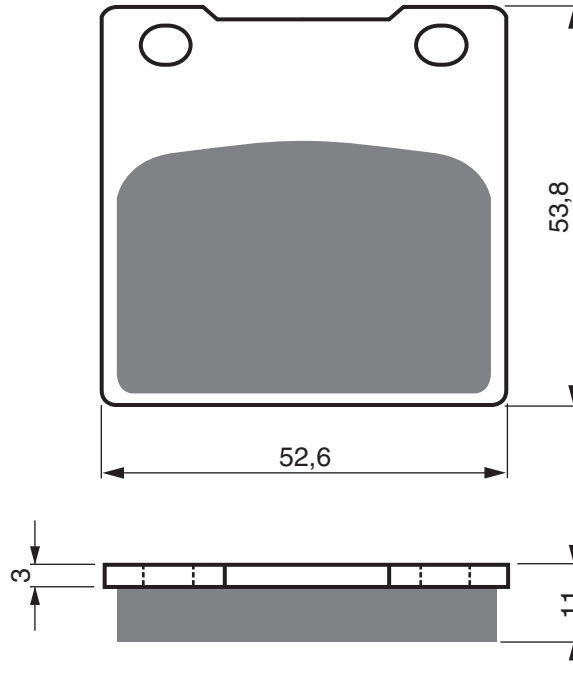

PART NUMBER

068

AD

S3

**S33
RACING**

HONDA	CB	250	RSA/RSD	1981	1984	FL
HONDA	CB	250	T/N/NA/NB/NDB/NDC	1978	1982	FL
HONDA	CM	250	TB	1981	1981	FL
HONDA	CB	400	A, "Honda-Matic"	1979	1979	FL
HONDA	CB	400	T	1978	1978	FL
HONDA	CB	650	Z/B	1979	1981	FL
HONDA	CB	650	Z/B	1979	1981	FR
HONDA	CB	750	KZ	1980	1980	FL
HONDA	CB	750	KZ	1980	1980	FR

EQUIVALENTS OEM

45105 413 003	45105 413 305	45105 413 871	45105 425 003	45105 425 006	45105 471 006	45105 MA5 671
06455 425 405