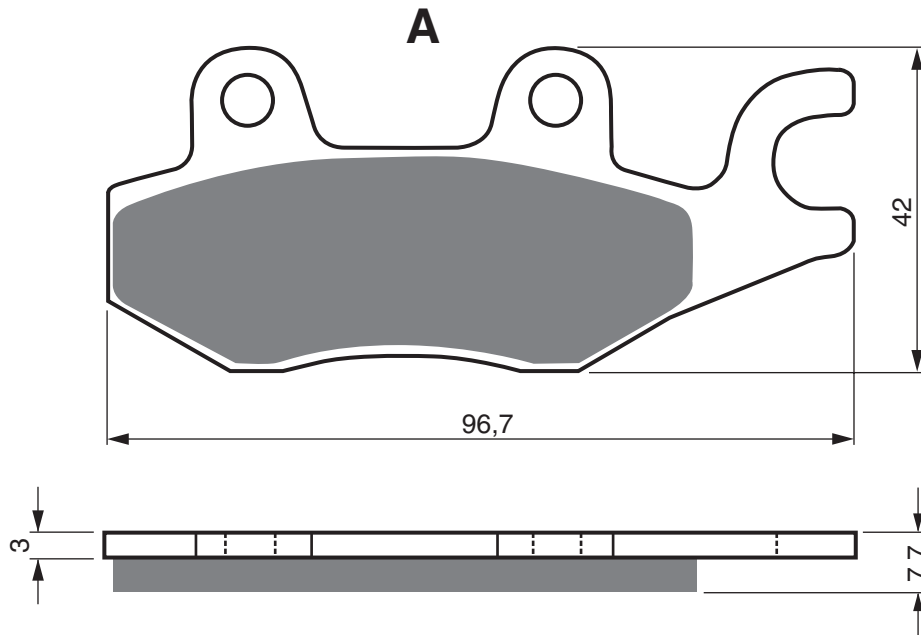

Disc Brake Pads

PART NUMBER

009

AD

K1

K5

S3

**S33
RACING**