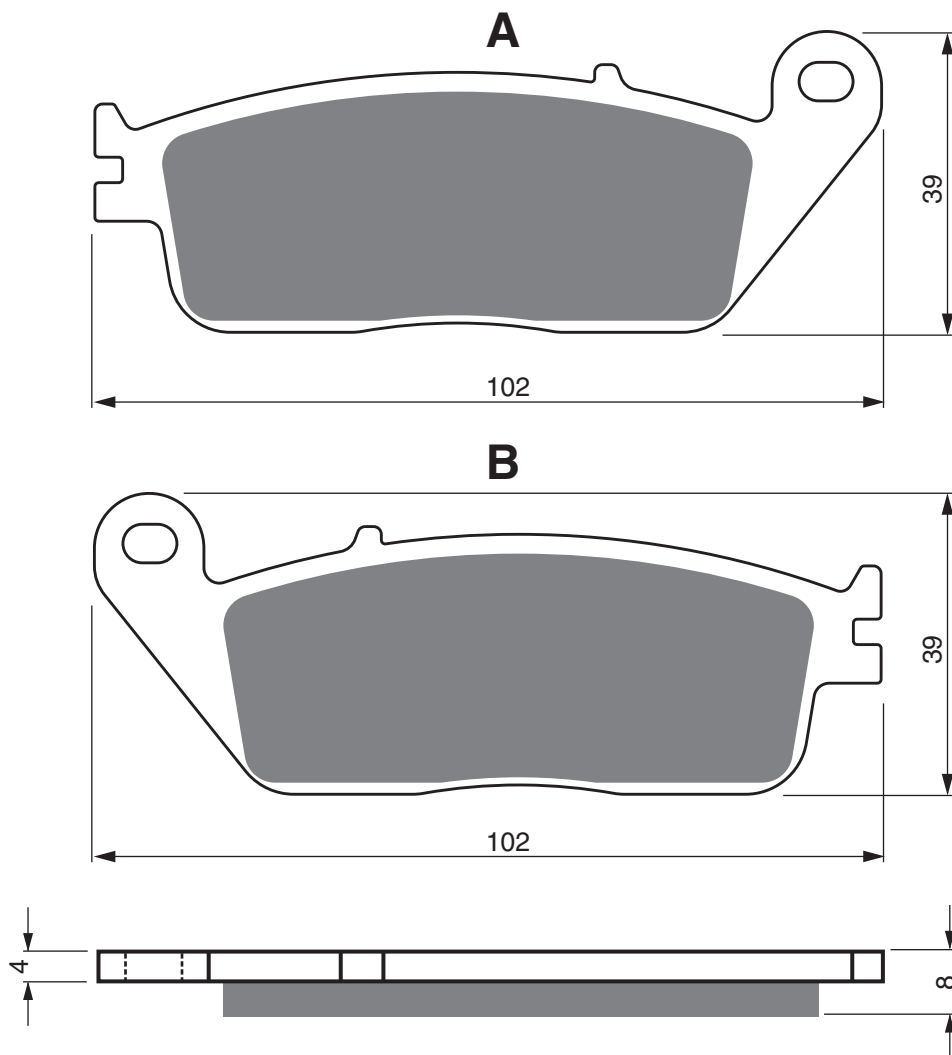

PART NUMBER

022

AD

S3

S33
RACING

GP5

GP6

GP7