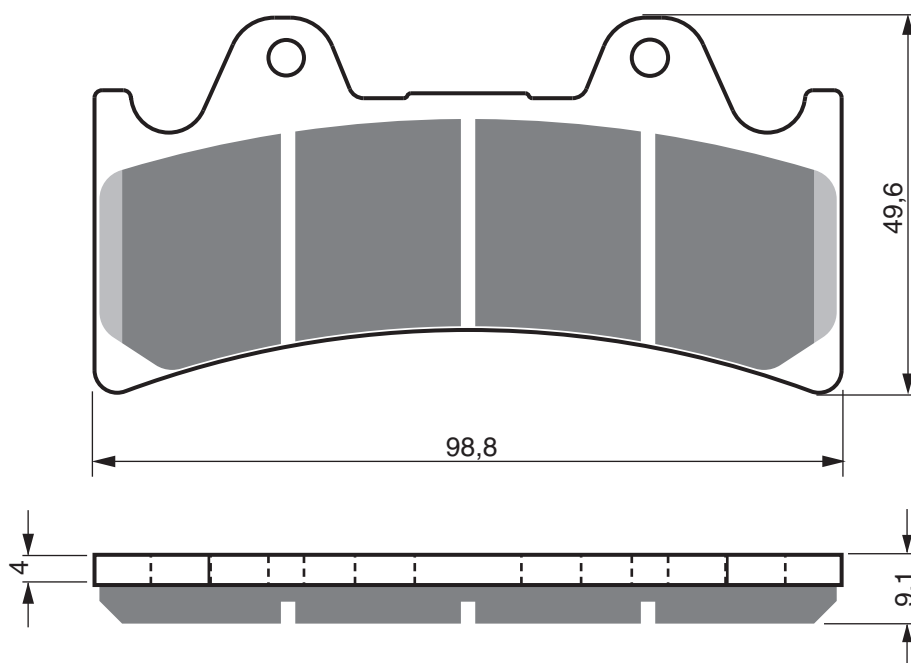

PART NUMBER

227

AD

S3

GP5

GP6

GP7

ALCON		6 Piston Race Caliper with 4.0 mm pin set			F
-------	--	---	--	--	---