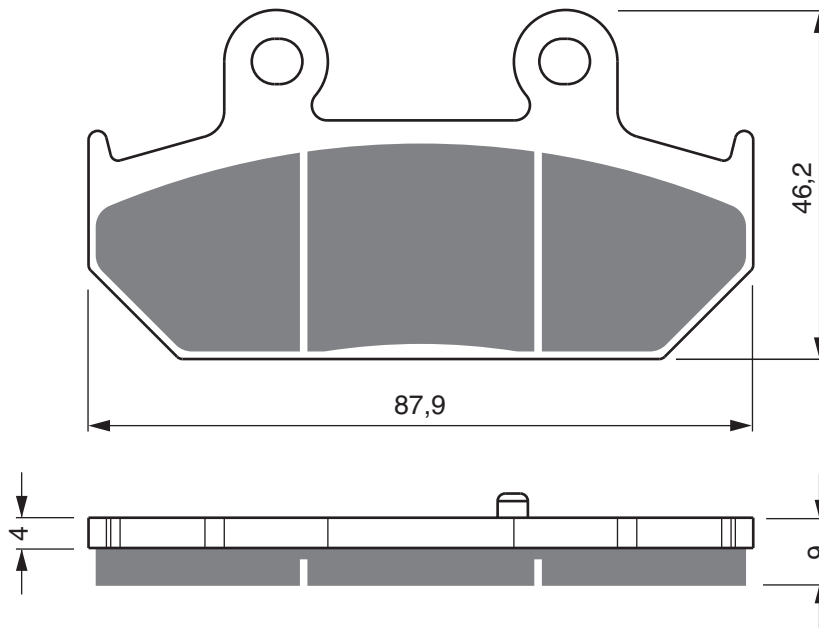

PART NUMBER

265

AD

S3

**S33
RACING**

SUZUKI	AN	250	8 Skywave SS (CJ46A)	2008	2008	RR
SUZUKI	AN	250	Skywave Type M (BA-CJ45SA)	2007	2008	RR
SUZUKI	AN	250	Skywave Type S (BA-CJ44A)	2007	2008	RR
SUZUKI	AN	400	AK9/ZAK9/ALO/ZALO/AL1/ ZAL1/AL2/AL3/AL4/ZAL4/AL5/ ZAL5/AL6/ZAL6/AL7/ZAL7/ AL8/ZAL8/AL9/ZAL9 Skywave/ Burgman/ABS	2009	2019	RR
SUZUKI	AN	400	K7/ZK7/K8/ZK8/K9/L0/L1/ L2/L3/L4 Burgman/Non ABS/ Skywave	2007	2015	RR
SUZUKI	AN	650	AK4/AK5/AK6/AK7/AZK8/AK8/ AK9/ALO Burgman (ABS)	2004	2012	RR
SUZUKI	AN	650	K3/K4/K5/K6/K7/K8/K9/L0 Burgman (Non ABS)	2004	2011	RR
SUZUKI	AN	650	L3/L4/L5/L6 Burgman (Non ABS)	2013	2016	RR
SUZUKI	AN	650	ZL3/ZL4/ZL5/ZL6/ZL7/ZL8 Burgman ABS Executive	2013	2018	RR

EQUIVALENTS OEM

69100 10840

69100 10860

69102 05890

Disc Brake Pads