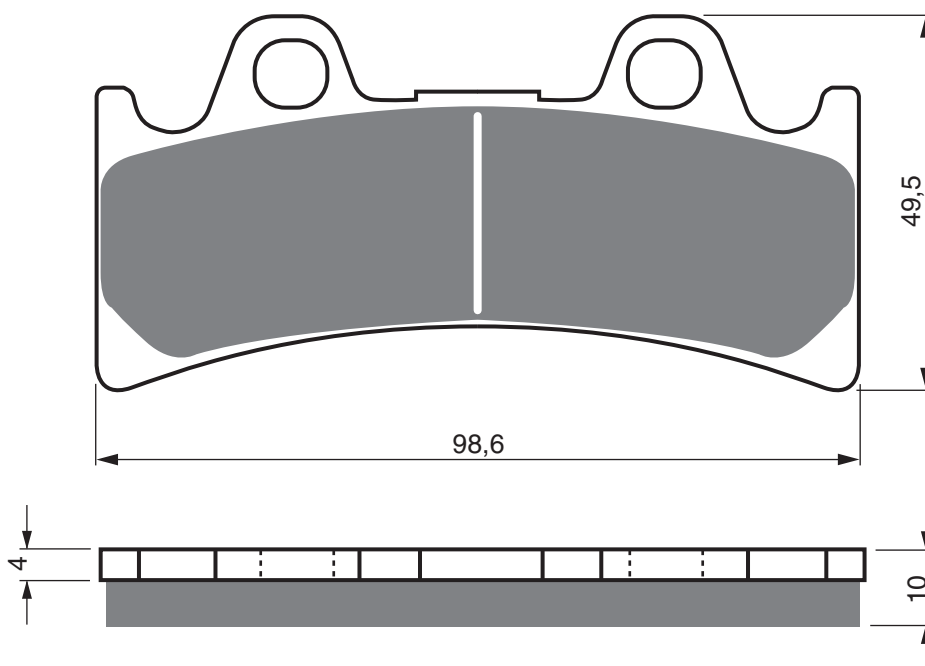

PART NUMBER

054

AD

S3

TRIUMPH	Daytona	900	Super III (3cyl)	1994	1997	FL
TRIUMPH	Daytona	900	Super III (3cyl)	1994	1997	FR
YAMAHA	YZF	750	R/SP	1993	1997	FL
YAMAHA	YZF	750	R/SP	1993	1997	FR
YAMAHA	FZR	1 000	EX UP (6 piston caliper)	1994	1995	FL
YAMAHA	FZR	1 000	EX UP (6 piston caliper)	1994	1995	FR

EQUIVALENTS OEM

4FM W0045 00	4FM W0045 10	T2020211	T2020221	T2020218