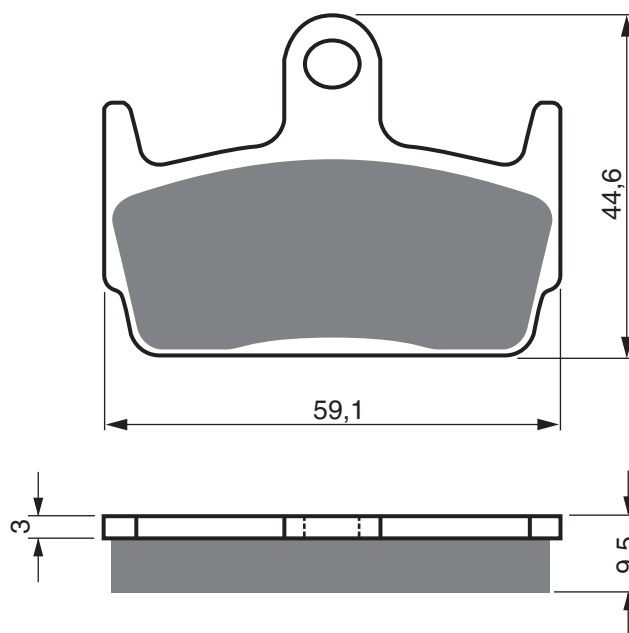

PART NUMBER

131

AD

S3

HONDA	SZX	50	(X8R) SW/SXPSYPS1 „Supersport Scooter“	1998	2004	RL
HONDA	SZX	50	(X8R) XW/XX/XY/X1 „Cross Sport“	1998	2004	RL
KYMCO		50	Sniper DD (PR50BB)	1994	1996	RR
KYMCO	Heroism	150	(SE30AD)	1995	1997	RL
SYM	Jet Sport X	50	SR	2006	2015	RR

EQUIVALENTS OEM

06435 GCM 900	06435 GCM 902	43105 KBF 3050 MZ	43105 KBF 9000	45105 TFA 000 A