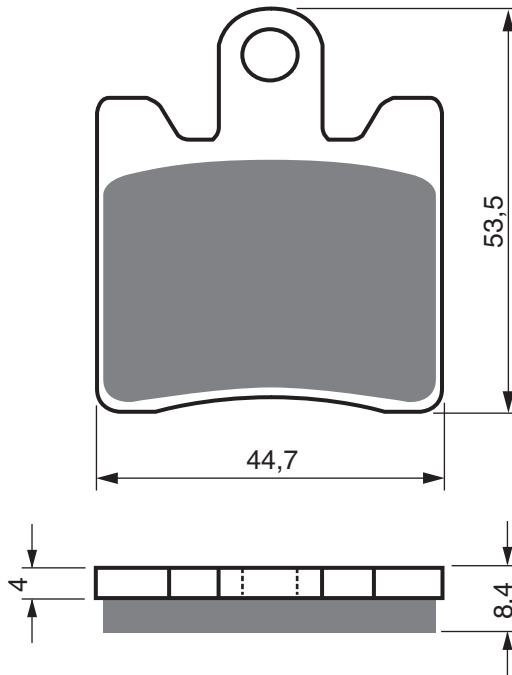

PART NUMBER

326

AD

S3

**S33
RACING**

1 set = 4 pcs

TRIUMPH		1 215	Trophy SE	2012	2017	FL
TRIUMPH		1 215	Trophy SE	2012	2017	FR
TRIUMPH		1 215	Trophy	2012	2016	FL
TRIUMPH		1 215	Trophy	2012	2016	FR
YAMAHA	FJR	1 300	A (ABS)	2006	2009	FL
YAMAHA	FJR	1 300	A (ABS)	2006	2009	FR
YAMAHA	FJR	1 300	A (ABS)	2010	2012	FL
YAMAHA	FJR	1 300	A (ABS)	2010	2012	FR
YAMAHA	FJR	1 300	A (ABS)	2013	2019	FL
YAMAHA	FJR	1 300	A (ABS)	2013	2019	FR
YAMAHA	FJR	1 300	AE (Electronic Suspension Adjustment/USD Forks)	2014	2019	FL
YAMAHA	FJR	1 300	AE (Electronic Suspension Adjustment/USD Forks)	2014	2019	FR

YAMAHA	FJR	1 300	AS (ABS/Electric Shift)	2006	2009	FL
YAMAHA	FJR	1 300	AS (ABS/Electric Shift)	2006	2009	FR
YAMAHA	FJR	1 300	AS (ABS/Electric Shift)	2013	2019	FL
YAMAHA	FJR	1 300	AS (ABS/Electric Shift)	2013	2019	FR
YAMAHA	XV	1 900	ACFD Midnight Star/Handlebar Fairing	2013	2016	FL
YAMAHA	XV	1 900	ACFD Midnight Star/Handlebar Fairing	2013	2016	FR
YAMAHA	XVS	1 900	A (Midnight Star 3 Spring Clutch)	2011	2013	FL
YAMAHA	XVS	1 900	A (Midnight Star 3 Spring Clutch)	2011	2013	FR

EQUIVALENTS OEM

3P6 W0045 00	1CR W0045 00