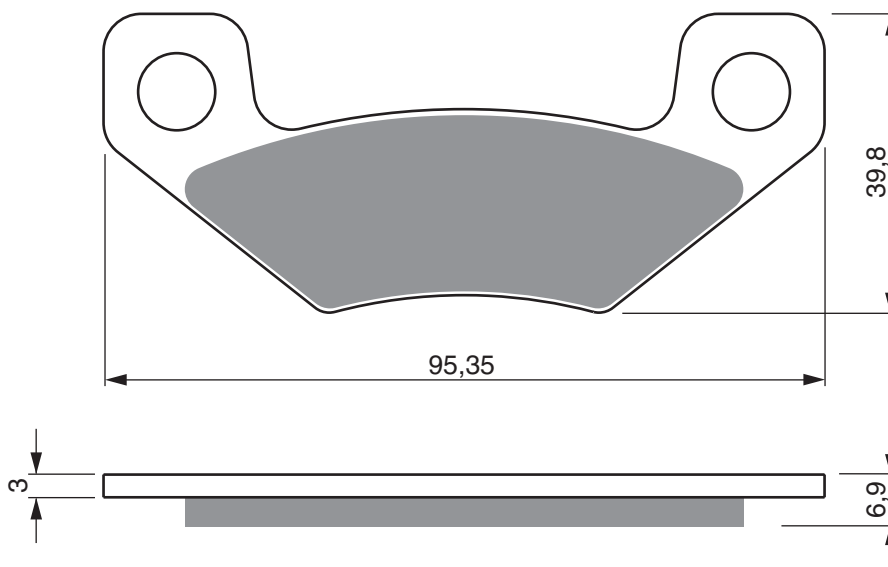

PART NUMBER

315

AD

K1

K5

S3

S33
RACING

CAN-AM	DS	450	(2x4/EFi)	2008	2015	RR
CAN-AM	DS	450	X (2x4/EFi)	2008	2009	RR
CAN-AM	DS	450	XXC/XXM	2010	2015	RR
JOHN DEERE			Gator HPX (all models)	2004	2005	FL
JOHN DEERE			Gator HPX (all models)	2004	2005	RR
JOHN DEERE	HPX		4x4 Gator (Diesel)	2010	2010	FL
JOHN DEERE	HPX		4x4 Gator (Diesel)	2010	2010	RR
JOHN DEERE	HPX		4x4 Gator (Petrol)	2010	2011	FL
JOHN DEERE	HPX		4x4 Gator (Petrol)	2010	2011	FR
JOHN DEERE	HPX		4x4 Gator (Petrol)	2010	2011	RR
JOHN DEERE	HPX		4x4 Gator (Petrol)	2010	2011	par-king
JOHN DEERE	HPX		4x4/4x4 Trail Gator (Petrol)	2010	2011	FL
JOHN DEERE	HPX		4x4/4x4 Trail Gator (Petrol)	2010	2011	FR
JOHN DEERE	HPX		4x4/4x4 Trail Gator (Petrol)	2010	2011	RR

EQUIVALENTS OEM

VGA 12182	VGA 12183	705600485	Z150-9261	705600 711