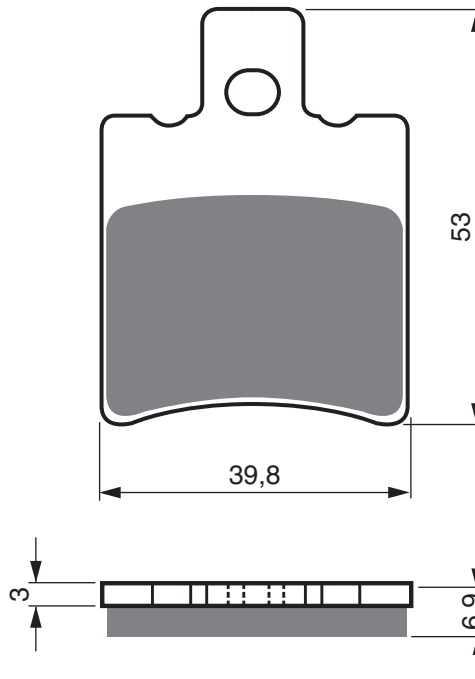

PART NUMBER

107

AD

S3

APRILIA	PR3	125	Supermoto Pro	2010	2011	FL
APRILIA	Amico		(All Models)	1996	1998	FL
APRILIA	Gulliver		(All Models)	1995	1998	FL
APRILIA	Rally		A/C (All Models)	1995	2002	FL
APRILIA	Rally		L/C (All Models)	1996	2000	FL
APRILIA	Rally		L/C (All Models)	1996	2000	FR
APRILIA	Rally		L/C (All Models)	1996	2000	RR
APRILIA	Sonic		(All Models)	1998	2008	FL
APRILIA		50	Area 51	1998	2002	FL
APRILIA		50	Area 51	1998	2002	RR
APRILIA		50	Habana/Custom	1999	2002	FL
APRILIA	Mojito Custom	50	(110mm Ø rear drum)	2004	2012	FL
APRILIA	Mojito Custom	50	(120mm Ø rear drum)	1999	2002	FL
APRILIA	Mojito Retro	50	(120mm Ø rear drum)	1999	2003	FL
APRILIA	Scarabeo	50	(2T) (Rear disc model) (PFG00/TH000)	2000	2005	FL
APRILIA	Scarabeo	50	(2T) (H2/HL) Front disc Model	1993	1997	FL
APRILIA	Scarabeo	50	(2T) (PF0100) (Rear Drum Model)	1998	1999	FL
APRILIA	Scarabeo	50	(2T) (Rear drum model) (PFG00/TH000)	2000	2005	FL
APRILIA	Scarabeo	50	(2T) Rear Disc Model) (PF0100)	1998	1999	FL
APRILIA	Scarabeo	50	(4T) (TG000)	2002	2006	FL
APRILIA	Scarabeo	50	(4T) (TGA00/TGB00)	2006	2009	FL
APRILIA	Scarabeo	50	Classic 2T (PF0100) (Rear Drum Model)	1998	1999	FL
APRILIA	Scarabeo	50	Ditech (2T) (SCA00)	2002	2006	FL
APRILIA	Scarabeo	50	Street (2T) (TH00/THE00)	2005	2009	FL
APRILIA	SR	50	A/C (GP/LB/LF)	1993	1996	FL
APRILIA	SR	50	Ditech (LC) (RLD100)	2002	2003	FL
APRILIA	SR	50	H20 (Ditech) (RLA1/RLB1)	2000	2003	FL
APRILIA	SR	50	R Factory (LC) (VFB00/VFD00)	2004	2018	FL
APRILIA	SR	50	R SBK Alitalia (Replica) (LC)	2010	2011	FL
APRILIA	SR	50	Stealth/Racing (LC) (MZCO)	1997	1999	FL
APRILIA	SR	50	Street (LC/2T) (TE00/TEA00)	2003	2015	FL
APRILIA	SR	50	WWW (A/C) (LYH100)	1997	2001	FL
APRILIA	Leonardo	125	/150	1996	1998	FL
APRILIA	Leonardo	125	/150	1996	1998	FR
APRILIA	Leonardo	125	/150	1996	1998	RL
APRILIA	SR	125		1999	1999	FL
APRILIA		150	Leonardo	1997	1998	RL
ATALA			Hacker	1997	1997	FL
ATALA			Hacker LC	1997	1997	FL
ATALA			Hacker Racing	1997	1997	FL
ATALA	RT10	50	Byte	1997	1997	FL
BENELLI	491		All rear drum models	1999	2004	FL
BENELLI	491		Scooter (all rear disc models)	1998	2004	FL