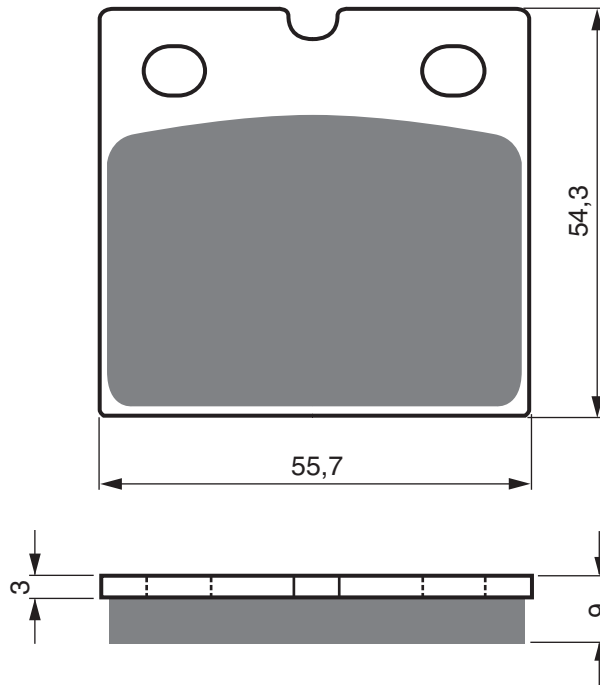

PART NUMBER

081

AD	S3	S33 RACING	GP5	GP6	GP7

AMERICAN SUSPENSION AFTERMARKET CALIPERS	B17		Mach 8 Standard mount 2 Piston Caliper			FL
AMERICAN SUSPENSION AFTERMARKET CALIPERS	B17		Phantom 2 piston Brake Caliper			FL
AMERICAN SUSPENSION AFTERMARKET CALIPERS	P26		2 Piston Caliper			FL
BENELLI		354		1982	1982	RL
BENELLI		500	4T		1976	RL
BENELLI		750	SEi (6 cyl)	1975	1975	FL
BENELLI		750	SEi (6 cyl)	1975	1975	FR
BENELLI		900	SEi (6 cyl)	1983	1993	FL
BENELLI		900	SEi (6 cyl)	1983	1993	FR
BIMOTA			All Early Models		1983	FL
BIMOTA			All Early Models		1983	FR
BIMOTA			All Early Models		1983	RL
BMW	K100	/2		1987	1988	FL
BMW	K100	/2		1987	1988	FR
BMW	K100	/2		1987	1988	RR
BMW	K100	/2		1998	1990	RR
BMW	K100	LT		1986	1988	FL
BMW	K100	LT		1986	1988	FR
BMW	K100	LT		1986	1988	RR
BMW	K100	LT		1988	1991	RR

BMW	K100		RS		1983	1988	FL
BMW	K100		RS		1983	1988	FR
BMW	K100		RS		1983	1988	RR
BMW	K100		RS		1988	1989	RR
BMW	K100		RS		1989	1992	RR
BMW	K100		RT		1983	1988	FL
BMW	K100		RT		1983	1988	FR
BMW	K100		RT		1983	1988	RR
BMW	K100		RT		1988	1989	RR
BMW	K75	/75-2			1988	1996	RR
BMW	K75	/75-S			1984	1990	FL
BMW	K75	/75-S			1990	1996	RR
BMW	K75		RT		1989	1996	RR
BMW	K75		S		1985	1988	FL
BMW	K75		S		1985	1988	FR
BMW	K75		S		1985	1988	RR
BMW	K75		S		1988	1995	RR
BMW	R		LS (Brembo Caliper)		1981	1985	FL
BMW	R		LS (Brembo Caliper)		1981	1985	FR
BMW	R100	/7T			1980	1984	FL
BMW	R100		RS		1980	1984	FL
BMW	R100		RS		1980	1984	RR
BMW	R100		RS		1986	1988	FL
BMW	R100		RS		1992	2001	RR
BMW	R100		RT		1980	1984	FL
BMW	R100		RT		1980	1984	RR
BMW	R100		RT		1987	1988	FL
BMW	R65				1988	1992	FL
BMW	R65		GS		1987	1992	FL
BMW	R65		RT		1985	1988	FL

Disc Brake Pads