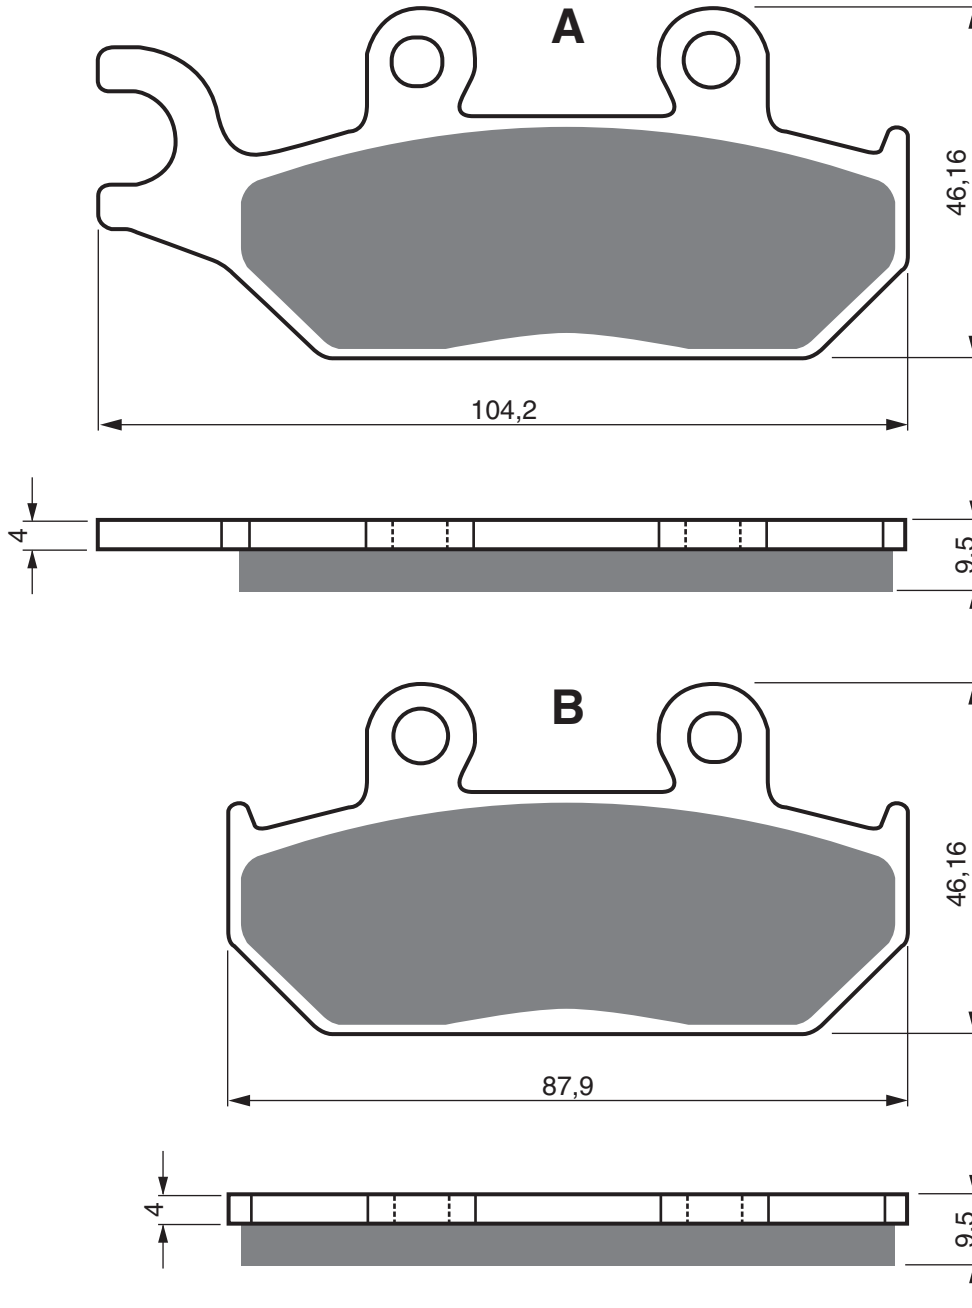

PART NUMBER

033

AD

S3

CAN-AM	Commander	1 000	Max DPS/XT	2014	2014	FR
CAN-AM	Maverick	1 000	Max STD/XRS/DPS	2014	2015	FR
ROYAL ENFIELD	Interceptor	650	Twin	2018	2018	RR
YAMAHA	XT	600	E	1992	2003	FL
YAMAHA	XTZ	660	E „Tenere“	1991	1998	FL

YAMAHA	YXC	700	E Viking VI EPS (YXC700PF/PXG/PXH/PXJ)	2015	2018	FR
YAMAHA	YXM	700	E Wolverine R (YXE70WPHG)	2016	2016	FR
YAMAHA	YXM	700	Viking Fi 4x4 (Left)	2014	2016	FL
YAMAHA	YXM	700	Viking Fi 4x4 EPS (Left)	2014	2016	FL

EQUIVALENTS OEM

3YF W0045 00	3TB W0045 00	4PT W0045 00	1XD 25805 10