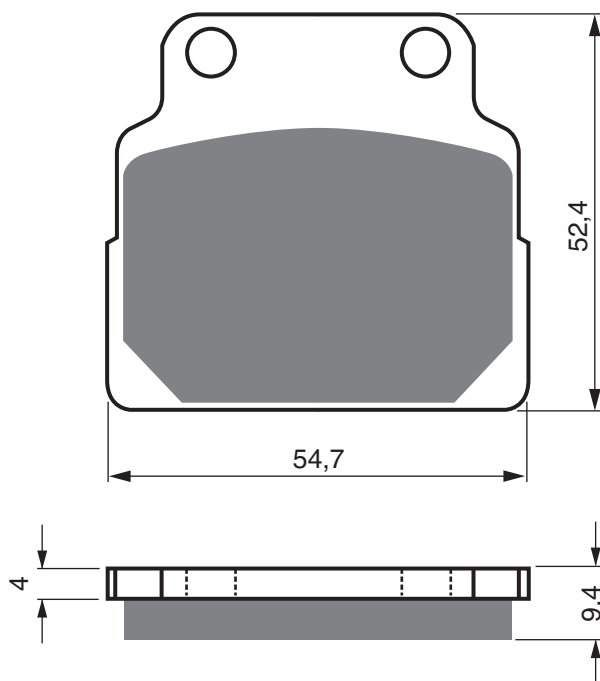

PART NUMBER

149

AD

S3

HONDA	CB	450	DX-X	1989	1992	FL
HONDA	CB	450	DX-X	1989	1992	RL

EQUIVALENTS OEM

43105 KK9 691