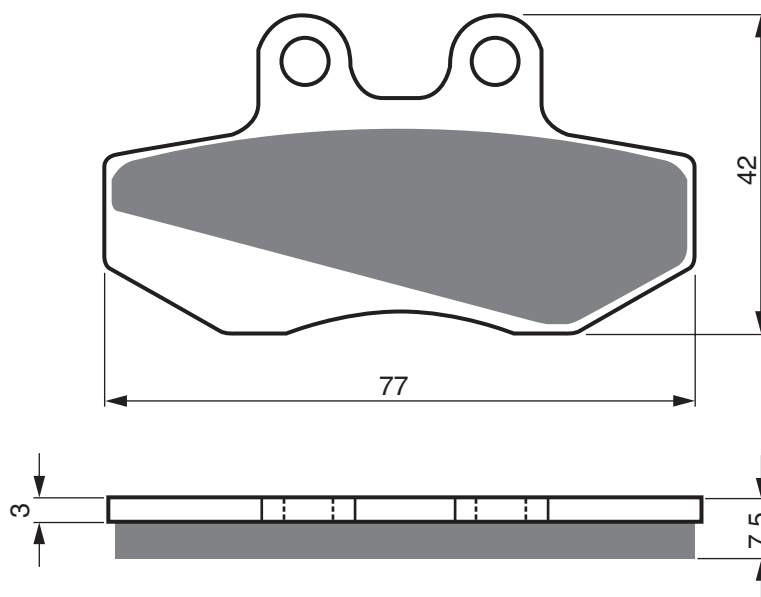

PART NUMBER

095

AD

S3

AJP	PR4	125	/200 Enduro	2004	2011	FL
AJP	PR4	125	Supermoto	2004	2011	FL
AJP	PR4	200	Supermoto/Enduro	2004	2009	FL
APRILIA	RX3-5	50	Marce (M/N/P/R)	1991	1994	FL
APRILIA	Classic	125		1995	2001	FL
APRILIA	Pegaso	125		1991	1991	FL
APRILIA	Tuareg Rally	125	(N)	1993	1993	FL
APRILIA	Pegaso	600		1991	1991	FL
BETA	RK6			1993	1996	FL
BETA	RK6	50	Enduro	1997	2002	FL
BULTACO	Astro SM	50				FL
CH RACING	WSM	50	Motard	2005	2005	FL
CH RACING	WXE	50	Enduro	2005	2005	FL
CH RACING	WSM	125	Motard	2005	2005	FL
CH RACING	WXE	125	Enduro	2005	2005	FL
DERBI	GPR	50	R	1997	2001	FL
DERBI	GPR	50	Replica Racing	1999	2003	FL
DERBI	Senda	50	Black Edition	2003	2003	FL
DERBI	Senda SM DRD	50	(Double Disc Model) (SDR1DB)	2002	2003	FL
DERBI	Senda R	125	Vin# SCB1A	2004	2004	FL
EXPLORER	KBR	200		2005	2005	FL
GAS GAS	EC	50	Rookie	2001	2004	FL
GAS GAS	SM	50	Rookie	2001	2004	FL
GOES	G	50	X	2008	2009	FL
GOES	G	50	X	2008	2009	RR
HRD	Sonic 2 Supermotard	50				FL

HRD	Sonic 2 Trail	50				FL
HRD	Cabriolet	125		2001	2001	FL
HRD	Cabriolet Supermotard	125				FL
HRD	Cabriolet Trail	125				FL
HUSQVARNA	SM	50		2002	2002	FL
HUSQVARNA	WR	50		2002	2002	FL
HUSQVARNA	WXE	125		2007	2007	FL
MOTO-ROMA	SMX	125		2004	2006	FL
MOTORHISPANIA	RX	50	Super Racing	2006	2007	FL
MOTORHISPANIA	RYZ	50	Pro Racing Enduro	2006	2010	FL
MOTORHISPANIA	RYZ	50	Urban Bike	2006	2010	FL
PEUGEOT	XR6	50	(2T)	2003	2007	FL
PEUGEOT	XP	125	Street Evo 2	2005	2005	FL
RIEJU	MRX	50	Castrol	2001	2002	FL
RIEJU	RR	50	Castrol	2000	2002	FL
RIEJU	RS1	50		2001	2004	FL
RIEJU	SMX	50		2001	2002	FL
RIEJU	MRX	125		2002	2008	FL
RIEJU	SMX	125		2002	2007	FL
SACHS	Roadster	125		2000	2003	FL
SHERCO	EN	50	Enduro (50 EN)	2003	2007	FL
SHERCO	SM	50	Supermotard	2003	2007	FL
SHERCO	City Corp	125	(All Models)	2003	2007	FL
SHERCO	SM	125		2003	2006	FL
TOMOS	SE	125	F	2005	2008	FL

EQUIVALENTS OEM

8113373	8113478	8113604	P00 927 020 64.07 000	214 007 1000002	00009300065	OORTS01A0015
2525230000	R351	00H04702141				

Disc Brake Pads