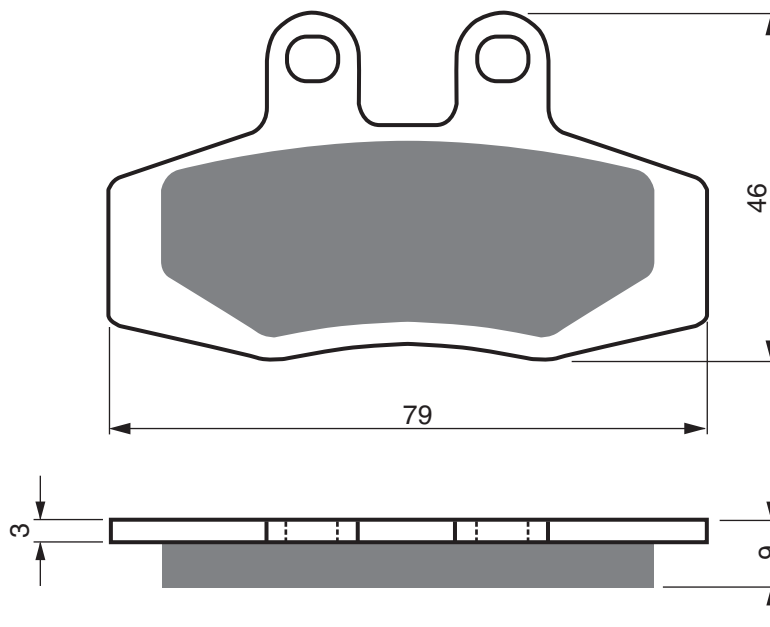

Disc Brake Pads

PART NUMBER

026

AD

K1

K5

S3

KTM			Enduro Models	1989	1991	FL
KTM			Enduro Models	1989	1991	RR
KTM			Most 1988 Models	1988	1988	FL
KTM			Most 1988 Models	1988	1988	RR
KTM	125		/250/300/600 Enduro	1992	1993	FL
KTM	125		/250/400/600 LC Models	1989	1991	FL
KTM	125		/250/400/600 LC Models	1989	1991	RR
KTM	125		/350 E/XL/GS	1990	1991	FL
KTM	125		/350 E/XL/GS	1990	1991	RR
KTM	D-XC/E-XC/E-GS	125		1990	1991	FL
KTM	D-XC/E-XC/E-GS	125		1990	1991	RR
KTM	D-XC/E-XC/E-GS	125	Brembo & Grimeca Calipers	1992	1993	FL
KTM	EXC	125		1989	1989	FL
KTM	EXC	125		1989	1989	RR
KTM	MX	125		1989	1991	FL
KTM	MX	125		1989	1991	RR
KTM	MX	125		1992	1993	FL
KTM		250	/300 E/XC/GS	1990	1991	FL
KTM	D-XC/E-XC/T-XC/E-GS	250		1992	1993	FL
KTM	D-XC/EXC/E-GS	250		1991	1991	FL
KTM	DXC/EXC	250	5-0	1990	1990	FL
KTM	DXC/EXC	250	5-0	1990	1990	RR