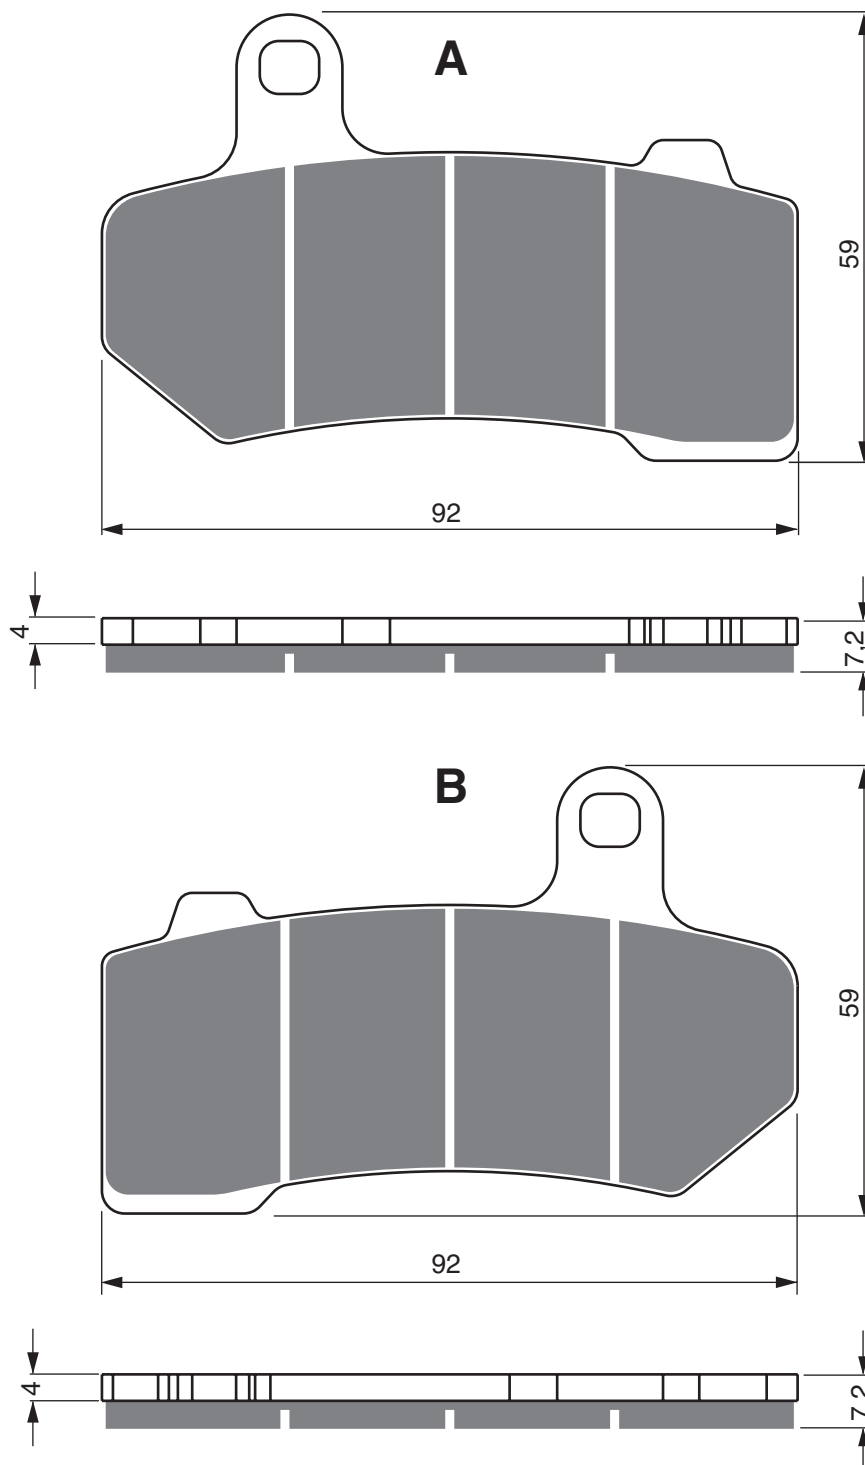

PART NUMBER

271

AD

S3

**S33
RACING**

HARLEY DAVIDSON	FLHTK		Ultra LTD	2015	2015	FL
HARLEY DAVIDSON	FLHTK		Ultra LTD	2015	2015	FR
HARLEY DAVIDSON	FLHTK		Ultra LTD	2015	2015	RR
HARLEY DAVIDSON	FLHTKL		Ultra LTD Low	2015	2015	FL
HARLEY DAVIDSON	FLHTKL		Ultra LTD Low	2015	2015	FR
HARLEY DAVIDSON	FLHTKL		Ultra LTD Low	2015	2015	RR
HARLEY DAVIDSON	VRSCAW	1 130	V-Rod	2007	2010	FL

HARLEY DAVIDSON	VRSCAW	1 130	V-Rod	2007	2010	FR
HARLEY DAVIDSON	VRSCAW	1 130	V-Rod	2007	2010	RR
HARLEY DAVIDSON	VRSCD	1 130	Night Rod (Cast Wheel)	2006	2008	FL
HARLEY DAVIDSON	VRSCD	1 130	Night Rod (Cast Wheel)	2006	2008	FR
HARLEY DAVIDSON	VRSCD	1 130	Night Rod (Cast Wheel)	2006	2008	RR
HARLEY DAVIDSON	VRSCR	1 130	Street Rod	2006	2007	FL
HARLEY DAVIDSON	VRSCR	1 130	Street Rod	2006	2007	FR

Disc Brake Pads