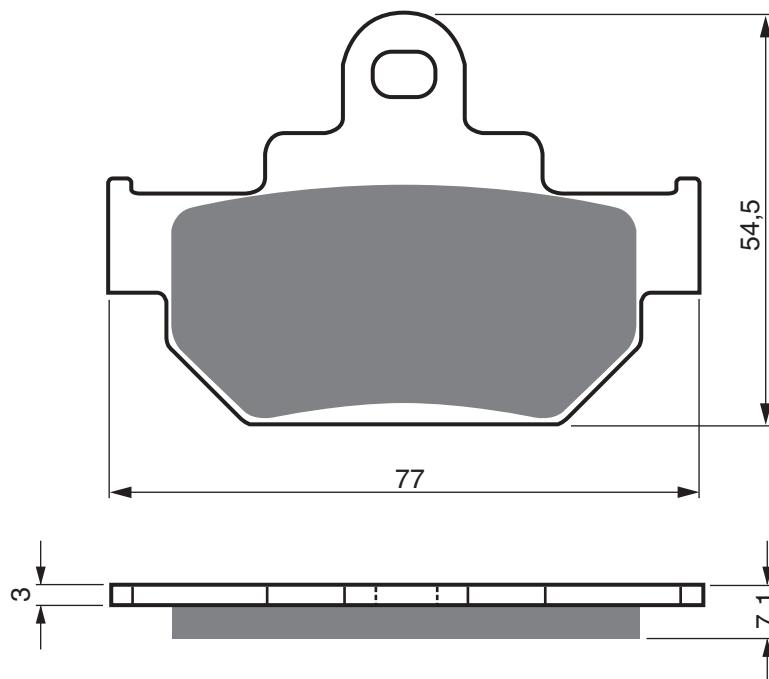

PART NUMBER

030

AD

S3

Disc Brake Pads

MAICO	GM	250	Star	1986	1986	FL
MAICO	GM	250	Star	1986	1986	RL
MAICO	GP	250	E	1987	1987	FL
MAICO	GP	250	E	1987	1987	RL
MAICO	GP	250	Motocross	1987	1987	FL
MAICO	GP	250	Motocross	1987	1987	RL
MAICO	GP	400	E	1987	1987	FL
MAICO	GP	400	E	1987	1987	RL
MAICO	GP	400	Motocross	1987	1987	FL
MAICO	GP	400	Motocross	1987	1987	RL
MAICO	GM	500	Star	1986	1986	FL
MAICO	GM	500	Star	1986	1986	RL
MAICO	GP	500	E	1987	1987	FL
MAICO	GP	500	E	1987	1987	RL
MAICO	GP	500	Motocross	1987	1987	FL
MAICO	GP	500	Motocross	1987	1987	RL

MAICO	GP	550				1987	1987	FL
MAICO	GP	550				1987	1987	RL
SIAMOTO		250	Geco			2004	2004	FL
SUZUKI	GZ	125	W/X/Y/K1-K9 „Marauder“			1998	2010	FL
SUZUKI	RM	125	/ 250 F/G			1985	1986	FL
SUZUKI	VL	125	Y/K1/K2/K3/K4/K5/K6/K7/K8 Intruder			2000	2008	FL
SUZUKI	GZ	250	K2-K8 Marauder			2000	2008	FL
SUZUKI	GZ	250	X/Y/K1			1999	2001	FL
SUZUKI	TU	250	S/T/XS/XT/X-ST/XSV/XT-W (NJ47A 10001-115972)			1992	1997	FL
SUZUKI	TU	250	XV/XW			1997	2000	FL
SUZUKI	VL	250	K5/K6/K7 Intruder			2005	2007	FL
SUZUKI	VL	250	Y/K1 Intruder			2000	2001	FL
SUZUKI	LS	650	„Savage“ FG/PK/PM/PR/PG/PT/PV/PW/PX			1987	1999	FL

EQUIVALENTS OEM

59300 24830	59340 14600	59340 24B00	59340 24B10