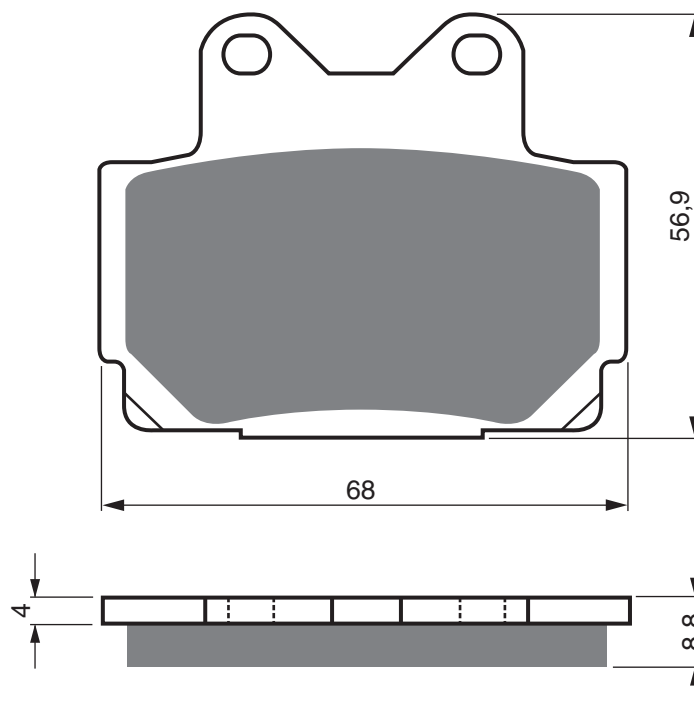

EQUIVALENTS OEM

800066937

Disc Brake Pads

PART NUMBER

067

AD

S3

**S33
RACING**