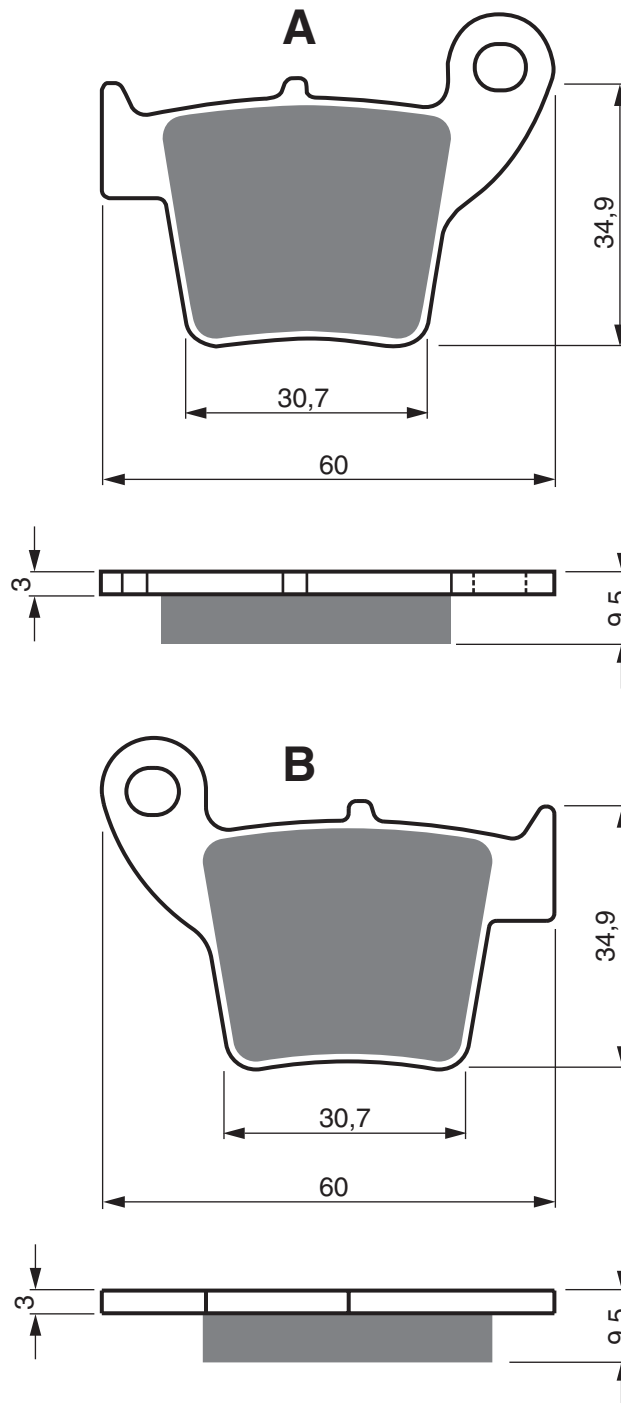

PART NUMBER

176

- **AD**
- **K1**
- **K5**
- **K5-LX**
- **S3**
- **S33
  RACING**

ALFER	EVX	400	Electric	2012	2013	RR
FANTIC	TR	125	CR (2T) Cross Competizione	2013	2013	RR
FANTIC	TR	125	MR (2T) Motard Competizione	2013	2013	RR
FANTIC	TZ	125	CS (2T) Caballero Cross	2011	2012	RR
FANTIC	TZ	125	ES (125 ES / 2T) Regularita Scuderia	2011	2012	RR
FANTIC	TZ	170	E Regularita (125 E / 4T)	2011	2015	RR
FANTIC	TZ	170	ER Caballero Regularita Competizione (125 ER / 4T)	2011	2015	RR
FANTIC	TZ	170	MR (125 MR 4T) Motard	2011	2015	RR
FANTIC	TX	180	E Regularita (49cc/2T)	2011	2015	RR

FANTIC	TX	180	ER Regularita Copetizione (49cc/2T)	2012	2015	RR
FANTIC	TX	180	ES Regularita Scuderia (49cc/2T)	2012	2015	RR
FANTIC	TX	180	SM Motard (49cc/2T)	2011	2015	RR
FANTIC	TX	180	SMR Motard Competizione (49cc/2T)	2012	2015	RR
FANTIC	TZ	180	MR Motard Competizione (49cc/2T)	2011	2015	RR
FANTIC	TZ	200	ER Caballero Regularita (200 ER / 4T)	2011	2015	RR
FANTIC	TZ	200	SMR Motard (200 SMR / 4T)	2011	2015	RR

Disc Brake Pads