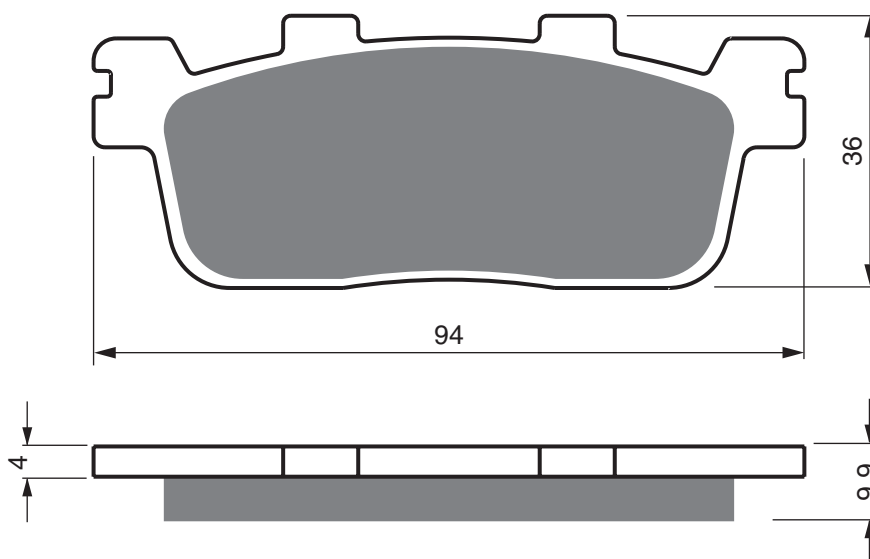

PART NUMBER

355

AD

S3

**S33
RACING**

KYMCO	New Down-town	125	i	2015	2019	RR
KYMCO	'New X Town	125	ABS	2016	2018	RR
KYMCO	K-XCT	125	i	2012	2015	RR
KYMCO	People GTi	125		2010	2015	RR
KYMCO	People S	125	DD	2007	2015	RR
KYMCO	X Town	125		2016	2018	RR
KYMCO	People GTi	200		2010	2015	RR
KYMCO	People S	200	i DD (D12000) (5 bolt ixing disc)	2007	2015	RR
KYMCO	S	250	i People DD	2007	2008	RR
KYMCO	X-Citing	250	(T71000)	2005	2005	RR
KYMCO	X-Citing	250	i (T71000)	2006	2008	RR
KYMCO	Agility Max	300	i(ABS)	2015	2015	RR
KYMCO	Grand Dink	300	i	2012	2019	RR
KYMCO	K-XCT	300	i (ABS)	2012	2015	RR
KYMCO	People GTi	300		2010	2015	RR
KYMCO	S	300	i People	2008	2010	RR
KYMCO	X Town	300	i	2017	2019	RR
KYMCO	X-Citing	300	i R (T720001/T72011)	2008	2015	RR
KYMCO	X-Citing	300	i (T72000 - EFi Model)	2008	2008	RR
KYMCO	New Downtown	350	i	2015	2019	RR
KYMCO	X-Citing	500	i R (T70021) (EFi model)	2009	2015	RR
YAMAHA	XP	400	X-MAX Momo Design (ABS)	2015	2015	RR

EQUIVALENTS OEM

43105 LDH1 E00

43105 LGE5 305

43082 Y008

43082 Y006

1SD FS911 00