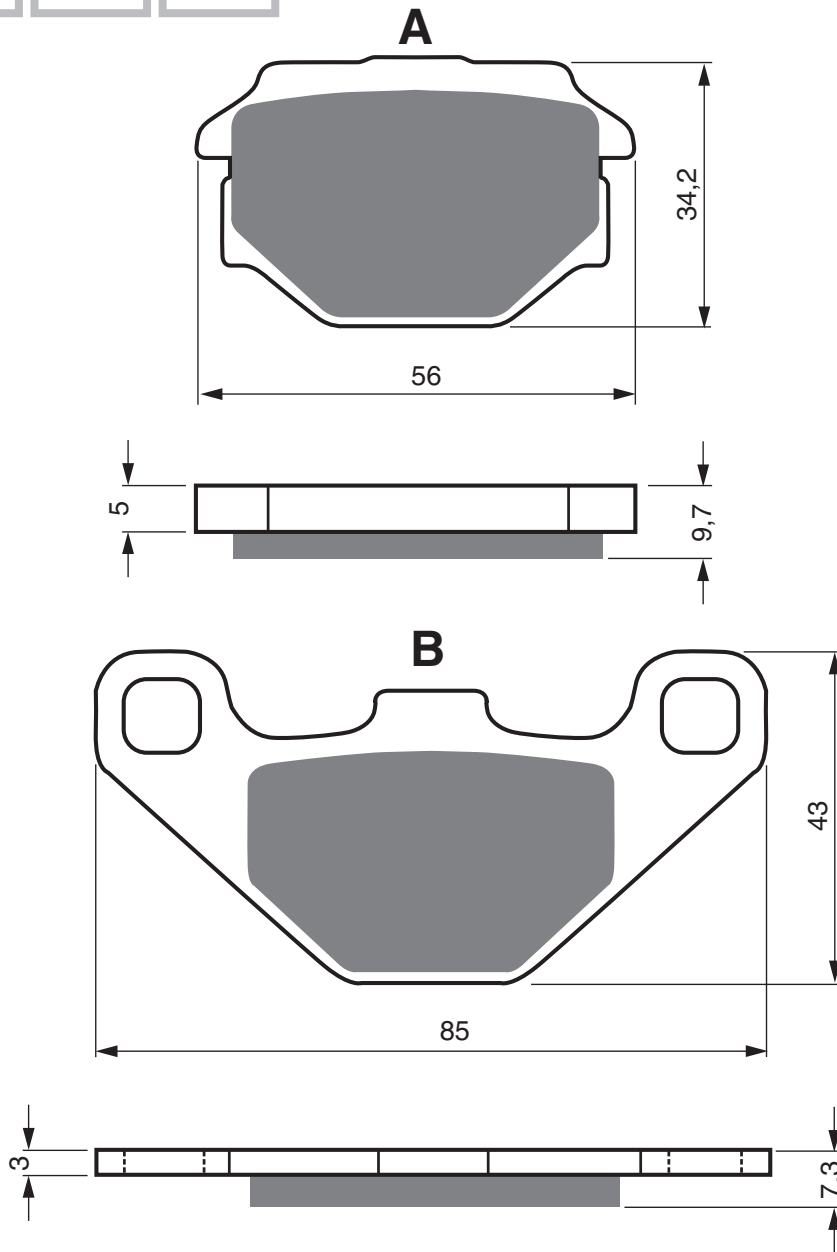

PART NUMBER

094

AD

K1

K5

S3

APRILIA	ETX	125		1999	2001	RR
APRILIA		650	Moto 6.5	1995	2001	RL
APRILIA		650	Pegaso	1991	1995	RL
APRILIA		650	Pegaso	1995	2000	RL
BETA	Jonathan	125		2002	2005	RR
BETA	Euro	350		2002	2002	RR
CAGIVA	W12	350		1992	1995	RR
CAGIVA	W16	600		1995	1998	RL
FANTIC	Caballero	50	Regularita Casa	2006	2009	RR
FANTIC	Caballero	50	Supersei Motard	2006	2009	RR
FANTIC	Caballero	125	Regularita Casa	2007	2009	RR
FANTIC	Caballero	125	Supersei Motard	2007	2009	RR
GILERA	Eaglet	50		1996	1996	RR
GILERA	RC	50	Top Rally	1990	1990	FL

GILERA	RC	50	Top Rally	1990	1990	RR
MALAGUTI	F-10	50	Jetline	1991	1993	FL
MBK		50	X-Limit	2002	2003	RR
MZ	Baghira	660	21" FW / Spoke Wheel	1999	2005	RR
MZ	Baghira	660	Black Panther (17" FW / Spoke Wheel)	1996	2003	RR
MZ	Baghira	660	Forest / Forest HR (21" FW / Spoke Wheel)	1996	2005	RL
MZ	Mastiff	660	(21" FW / Spoke Wheel)	1996	2005	RL
SACHS	XTC	125	Supersport	2000	2007	RR
SACHS	Roadster	800		2001	2005	RL
YAMAHA	TDR	125	(3HS1/3XD0/3HS3/3XD01)	1989	1993	RR

EQUIVALENTS OEM

34 11 2 310 494	8113595	8000 68794	11940100	902203100	3SH F5811 00	5VB W0045 00
5VB W0045 00	8113375	KA3497506