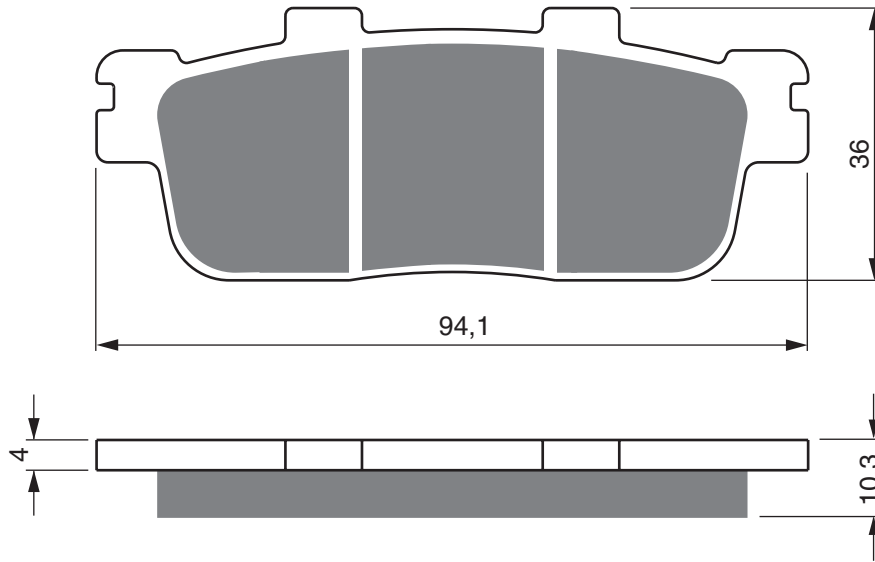

AD

K5

S3

ADIVA SCOOTERS	AD2	300	(3 Wheel Type)	2014	2015	RR
ADIVA SCOOTERS	AD3	300	(3 Wheel Type)	2014	2015	RR
DAELIM	S3	125	(SV 125)	2012	2014	RR
DAELIM	ET	250	Quad	2005	2008	RR
DAELIM	S3	250	(SV 250)	2012	2014	RR
DAELIM	ST	250	Sector Quad	2005	2006	RR
DAELIM	ET	300	Quad	2007	2009	RR
E-TON	RXL	150	Vector	2007	2007	RR
E-TON	VXL	250	ST Vector	2006	2007	RR
E-TON	VXL	250	Vector	2006	2006	RR
E-TON	VTX	300	ST Vortex ST	2007	2007	RR
E-TON	VTX	300	Vortex	2007	2007	RR
E-TON	VXL	300	ST Vector ST	2007	2007	RR
E-TON	VXL	300	Vector	2007	2007	RR
HP POWER		260	Barum (4T/2V/LC)	2010	2011	RR
KYMCO	People	125	S DD	2007	2011	RR
KYMCO	People	200	i S DD	2007	2011	RR
KYMCO	X-Citing	250	(T71000)	2005	2005	RR
KYMCO	X-Citing	250	i (T71000)	2006	2008	RR
KYMCO	X-Citing	300	i R (T720001/T72011)	2008	2015	RR
KYMCO	X-Citing	300	i (T72000 - EFI Model)	2008	2008	RR
PEUGEOT	LXR	125	(4T)	2010	2012	RR
PEUGEOT	LXR	200	i (4T)	2010	2012	RR
SYM	GTS	125	i Joymax (All models)	2010	2015	RR
SYM	GTS	125	i Sport (All models)	2014	2015	RR
SYM	GTS	125	Joymax/Voyager	2006	2009	FL
SYM	GTS	125	Joymax/Voyager	2006	2009	RR