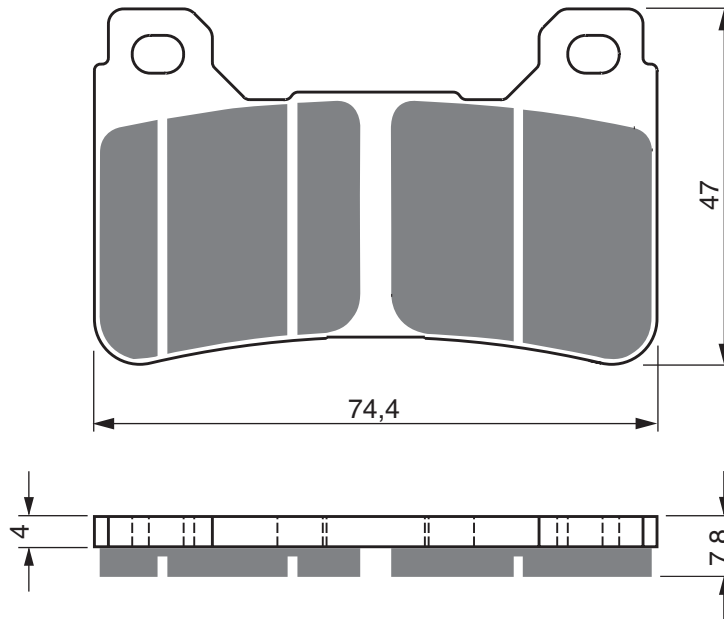

PART NUMBER

214

AD

S3

**S33
RACING**

GP5

GP6

GP7

HONDA	CBR	600	RA9/RAA/RAB/RAC/RAD/RAG/RAH (C-ABS)	2009	2017	FL
HONDA	CBR	600	RA9/RAA/RAB/RAC/RAD/RAG/RAH (C-ABS)	2009	2017	FR
HONDA	CBR	600	RR Hannspree	2008	2008	FL
HONDA	CBR	600	RR Hannspree	2008	2008	FR
HONDA	CBR	600	RR7/RR8/RR9/RAA/RRB/RRC/RRD/RRE/RRF/RRG (Radial Caliper)	2007	2016	FL
HONDA	CBR	600	RR7/RR8/RR9/RAA/RRB/RRC/RRD/RRE/RRF/RRG (Radial Caliper)	2007	2016	FR
HONDA	VFR	800	F (ABS)	2014	2018	FL
HONDA	VFR	800	F (ABS)	2014	2018	FR
HONDA	VFR	800	XF/XG/XH/XJ (Crossrunner/ABS)	2015	2018	FL
HONDA	VFR	800	XF/XG/XH/XJ (Crossrunner/ABS)	2015	2018	FR
HONDA	CB	1 000	R9/RA/RB/RC/RD/RE/RF (Non ABS Model)	2009	2015	FL
HONDA	CB	1 000	R9/RA/RB/RC/RD/RE/RF (Non ABS Model)	2009	2015	FR

HONDA	CBR	1 000	Fireblade RA9/RAA/RAB/RAC/RAD/RAE/RAF/RAG/RAH/RAJ (C-ABS)	2009	2018	FL
HONDA	CBR	1 000	Fireblade RA9/RAA/RAB/RAC/RAD/RAE/RAF/RAG/RAH/RAJ (C-ABS)	2009	2018	FR
HONDA	CBR	1 000	RR4/RR5 Fireblade	2004	2005	FL
HONDA	CBR	1 000	RR4/RR5 Fireblade	2004	2005	FR
HONDA	CBR	1 000	RR6/RR7 Fireblade	2006	2007	FL
HONDA	CBR	1 000	RR6/RR7 Fireblade	2006	2007	FR
HONDA	CBR	1 000	RR8/RR9/RRA/RRB/RRC/RRD/RRE/RRF/RRG Fireblade (Non ABS)	2008	2016	FL
HONDA	CBR	1 000	RR8/RR9/RRA/RRB/RRC/RRD/RRE/RRF/RRG Fireblade (Non ABS)	2008	2016	FR
HONDA	CB	1 100	RS	2017	2018	FL
HONDA	CB	1 100	RS	2017	2018	FR

EQUIVALENTS OEM

06455 MEL 003	06455 MEL 013	06455 MFJ D01	06455 MEL D22	06455 MJF D02	107 A486 48	06455 MJM D31