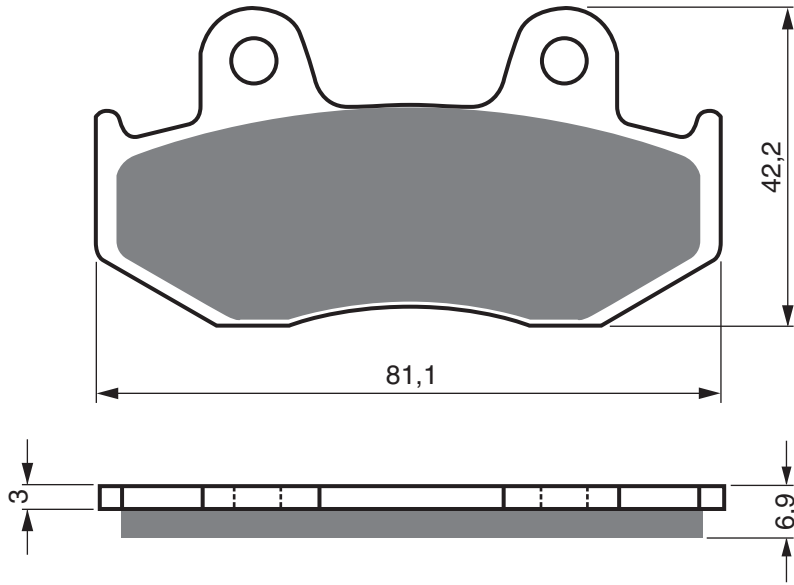

PART NUMBER

103

AD

K5

S3

HONDA	CH	125	F/G Spacy	1985	1986	FL

EQUIVALENTS OEM

45105 KM1 004	45105 KM1 007	45105 KM1 711	45105 KM1 712	45105 KM1 710

Disc Brake Pads