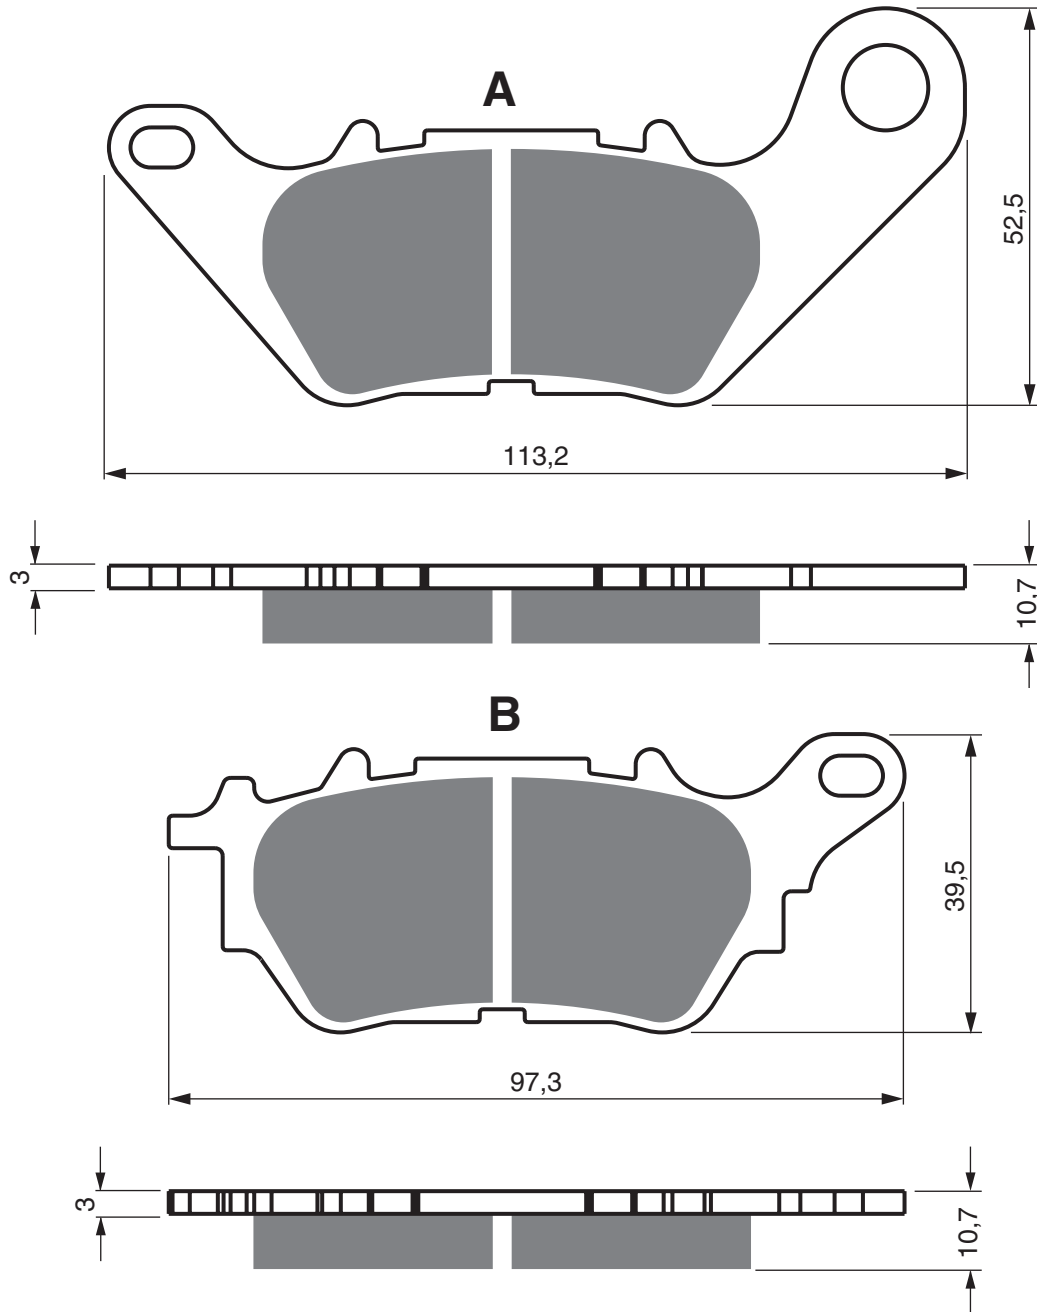

PART NUMBER

370

AD

S3

**S33
RACING**

YAMAHA	YZF	300	R3 (321cc/ABS)	2015	2018	RR
YAMAHA	MTN	320	A (MT-03 321cc)	2016	2018	RR

EQUIVALENTS OEM

1WD-25806-00

Disc Brake Pads