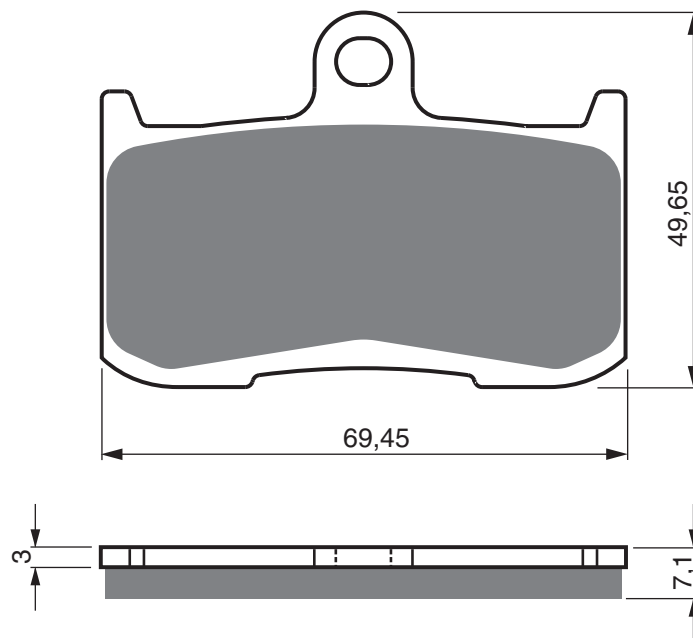

PART NUMBER

207

AD

S3

S33
RACING

GP5

GP6

GP7

HONDA	RS	125	(Rad.cal.)	2004	2007	FL
HONDA	NSF	250	R	2012	2013	FL
INDIAN			Springfield	2016	2018	FL
INDIAN			Springfield	2016	2018	FR
INDIAN		1 800	Chief Classic (Spoke Wheel/ Nissin Caliper)	2014	2015	FL
INDIAN		1 800	Chief Classic (Spoke Wheel/ Nissin Caliper)	2014	2015	FR
INDIAN		1 800	Chief Vintage (Spoke Wheel/ Nissin Caliper)	2014	2015	FL
INDIAN		1 800	Chief Vintage (Spoke Wheel/ Nissin Caliper)	2014	2015	FR
INDIAN		1 800	Chieftain (Cast Wheel/Nissin Caliper)	2014	2015	FL
INDIAN		1 800	Chieftain (Cast Wheel/Nissin Caliper)	2014	2015	FR
INDIAN		1 811	Roadmaster (Cast Wheel/Nissin Calipers)	2015	2015	FL
INDIAN		1 811	Roadmaster (Cast Wheel/Nissin Calipers)	2015	2015	FR
KAWASAKI	Z	800	(Z 800 ADS/AEF/AFF) (Non ABS)	2013	2016	FL
KAWASAKI	Z	800	(Z 800 ADS/AEF/AFF) (Non ABS)	2013	2016	FR
KAWASAKI	Z	800	(Z 800 BDS/BEF/BFF) (ABS Model)	2013	2016	FL
KAWASAKI	Z	800	(Z 800 BDS/BEF/BFF) (ABS Model)	2013	2016	FR
KAWASAKI	Z	800	E (Z 800 DDS/DEF/DFE/DGF -ABS)	2013	2016	FL
KAWASAKI	Z	800	E (Z 800 DDS/DEF/DFE/DGF -ABS)	2013	2016	FR
KAWASAKI	Z	900	(ZR 900 AHF/AJF) (Non ABS)	2017	2019	FL
KAWASAKI	Z	900	(ZR 900 AHF/AJF) (Non ABS)	2017	2019	FR
KAWASAKI	Z	900	(ZR 900 BHF/BJF/DJF) (ABS)	2017	2019	FL
KAWASAKI	Z	900	(ZR 900 BHF/BJF/DJF) (ABS)	2017	2019	FR
KAWASAKI	Z	900	RS ABS (ZR 900 CJF/EJF ABS)	2018	2019	FL
KAWASAKI	Z	900	RS ABS (ZR 900 CJF/EJF ABS)	2018	2019	FR
KAWASAKI	Z	900	RS Café (CJFA/CJFB) (ABS)	2018	2019	FL
KAWASAKI	Z	900	RS Café (CJFA/CJFB) (ABS)	2018	2019	FR

KAWASAKI	ZX9R	900	(ZX 900 F1/F2)	2002	2004	FL
KAWASAKI	ZX9R	900	(ZX 900 F1/F2)	2002	2004	FR
MORIWAKI	MD	250	H/S	2008	2013	FL
SUZUKI	GSX-S	750	AL7/AZL7/AL8/AZL8/AL9/AZL9	2017	2019	FL
SUZUKI	GSX-S	750	AL7/AZL7/AL8/AZL8/AL9/AZL9	2017	2019	FR
SUZUKI	GSX	1 300	B-King (BKK8/BKK9/BKLO/ BKL1)	2008	2012	FL
SUZUKI	GSX	1 300	B-King (BKK8/BKK9/BKLO/ BKL1)	2008	2012	FR
TRIUMPH	Daytona	675		2006	2008	FL
TRIUMPH	Daytona	675		2006	2008	FR
TRIUMPH	RX	675	Street Triple	2015	2016	FL
TRIUMPH	Street Triple R	675		2009	2012	FL
TRIUMPH	Street Triple R	675		2009	2012	FR
TRIUMPH		1 050	Speed Triple (Non ABS)	2005	2016	FL
TRIUMPH		1 050	Speed Triple (Non ABS)	2005	2016	FR
TRIUMPH		1 050	Tiger SE (Rad.cal.)	2009	2012	FL
TRIUMPH		1 050	Tiger SE (Rad.cal.)	2009	2012	FR
TRIUMPH		1 050	Tiger Sport	2013	2018	FL
TRIUMPH		1 050	Tiger Sport	2013	2018	FR
TRIUMPH	Tiger	1 050	(Radial Caliper)	2007	2012	FL
TRIUMPH	Tiger	1 050	(Radial Caliper)	2007	2012	FR
TRIUMPH	Tiger	1 050	SE - ABS (1050cc)	2010	2013	FL
TRIUMPH	Tiger	1 050	SE - ABS (1050cc)	2010	2013	FR
VICTORY		1 634	Hammer	2008	2011	FL
VICTORY		1 634	Hammer	2008	2011	FR
VICTORY		1 634	Hammer 8-Ball	2010	2016	FL
VICTORY		1 634	Hammer 8-Ball	2010	2016	FR
VICTORY		1 634	King Pin (all models)	2008	2012	FL
VICTORY		1 634	King Pin (all models)	2008	2012	FR
VICTORY		1 634	King Pin 8-Ball	2008	2012	FL
VICTORY		1 634	King Pin 8-Ball	2008	2012	FR
VICTORY		1 634	King Pin Low	2009	2009	FL
VICTORY		1 634	King Pin Low	2009	2009	FR
VICTORY		1 634	Vegas	2008	2017	FL
VICTORY		1 634	Vegas	2008	2017	FR
VICTORY		1 634	Vegas 8-Ball	2008	2017	FL