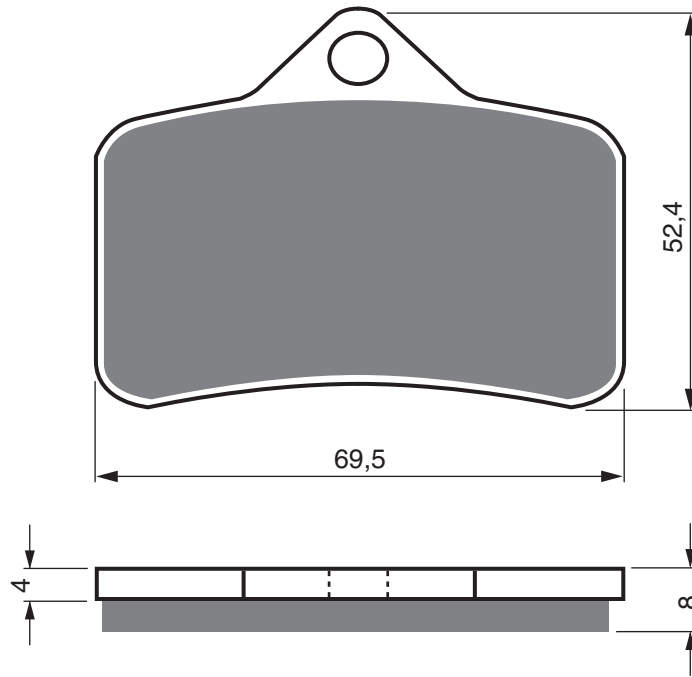

PART NUMBER

139

AD

S3

GP5

GP6

GP7

SPIEGLER BREMSTECHNIK	S4B4	piston caliper			FL