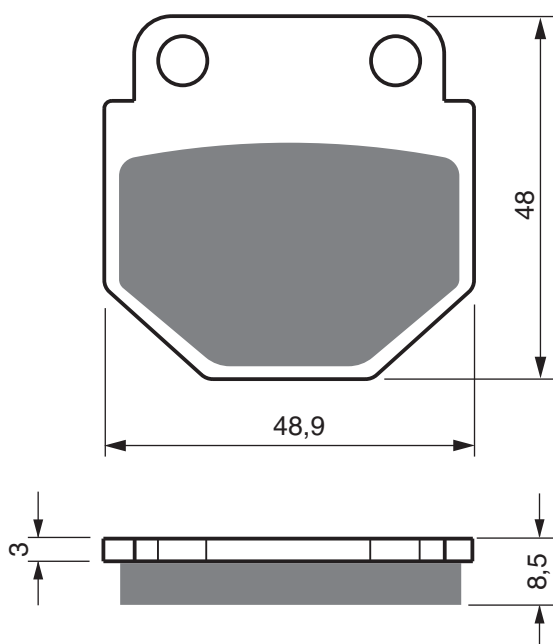

PART NUMBER

344

AD

S3

BETTER	BT	125	-20	2006	2009	FL
HONGDOU	GHD	125	-7	2005	2007	FL
KYMCO	CK	125	Pulsar	1999	2000	FL
ZING BIKES		150	Vogue (3 wheeler)	2008	2009	FL

EQUIVALENTS OEM

2525345000	2525362000	45105 KBH E000 GM