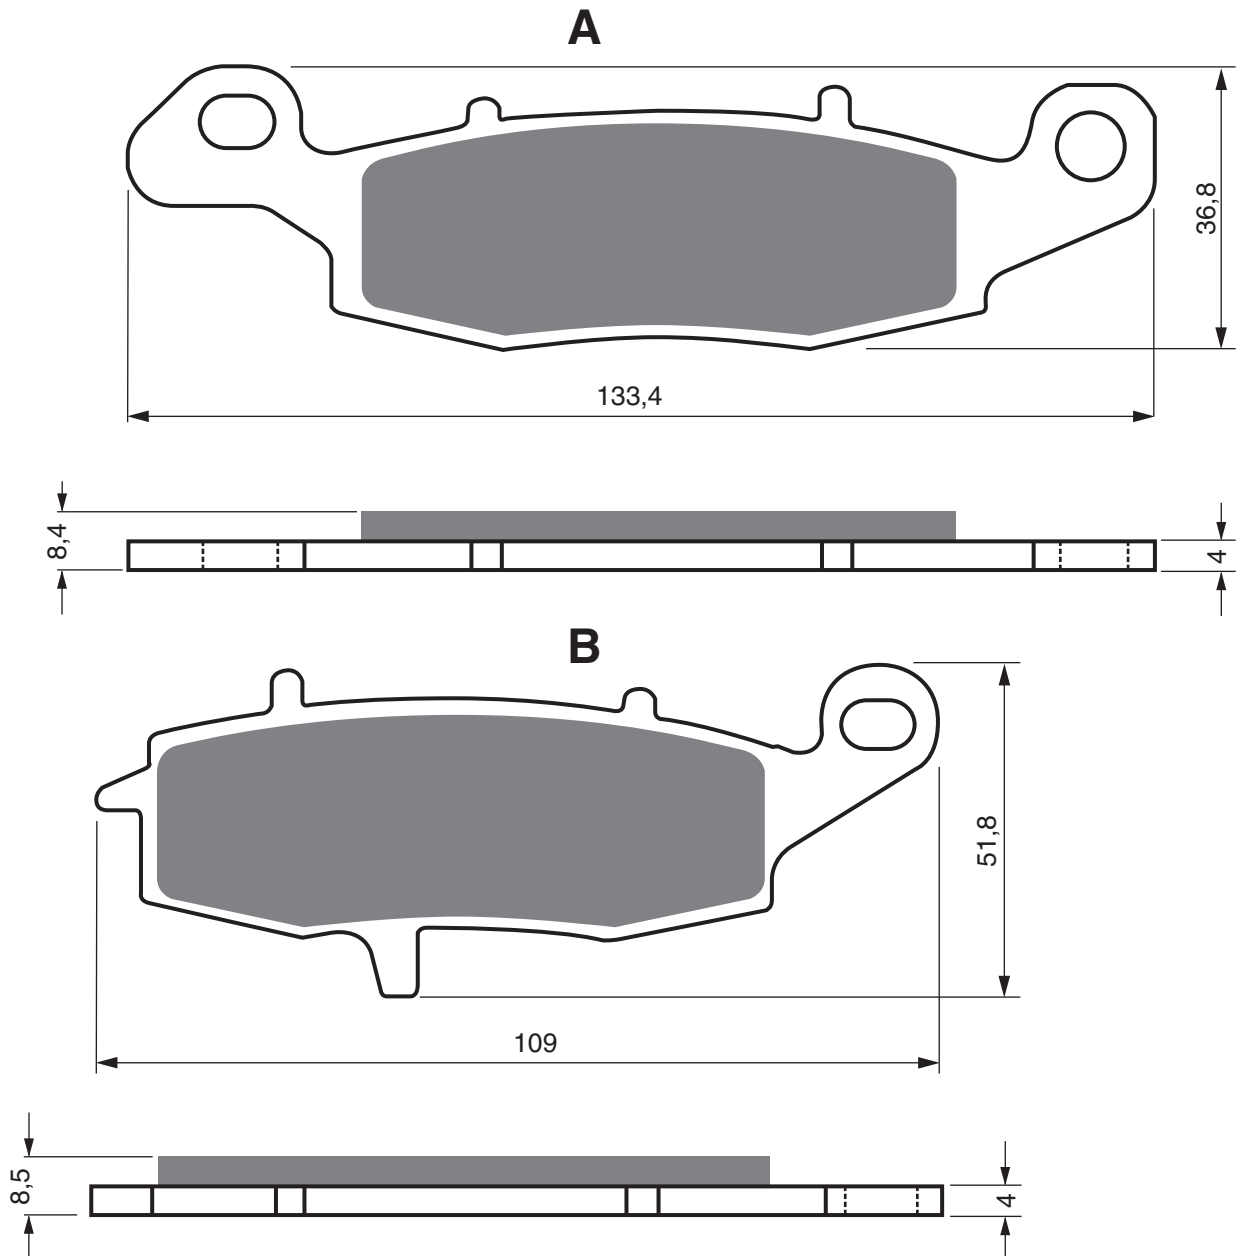

PART NUMBER

124

AD

S3

**S33
RACING**

GP5

GP6

GP7