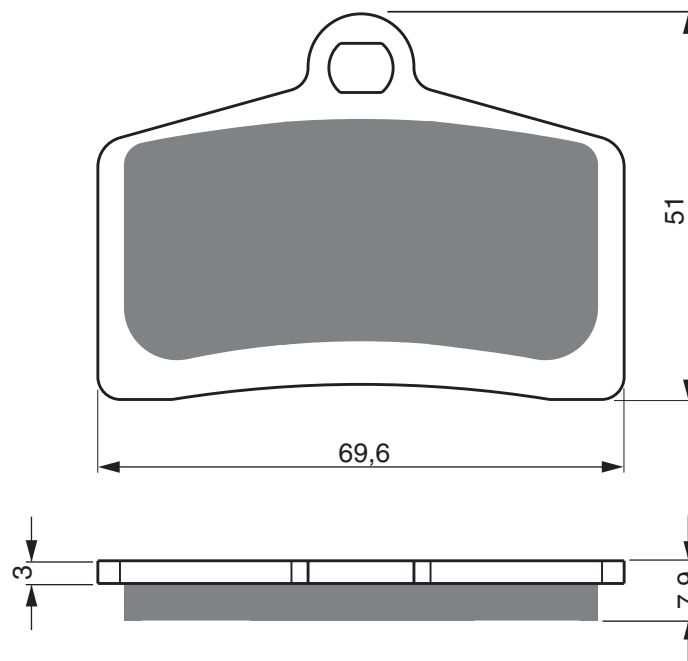

PART NUMBER

233

AD

S3

**S33
RACING**

APRILIA	RS-4	50	(4T) (AJP rear caliper)	2011	2014	FL
APRILIA	RS	125	(4T)	2017	2018	FL
APRILIA	RS	125	GP Replica (4T)	2018	2018	FL
APRILIA	RS-4	125	(4T) (AJP rear caliper)	2011	2014	FL
APRILIA	Tuono	125	(ABS)	2017	2018	FL
BLATA	Enduro	125		2007	2008	FL
BLATA	Motard	125		2007	2008	FL
CONTI	RX	356	V3 (12" wheels)	2005	2006	FL
CONTI	RX	356	V3 (17" wheels)	2005	2006	FL
DERBI	GPR	50	(2T) (41 mm Forks/218mm Rear disc)	2009	2011	FL
DERBI	GP1	125	Racing (Low seat/Radial Caliper / 6 bolt disc fixing)	2007	2009	FL
DERBI	GPR	125	(4T) 4V	2009	2014	FL
DERBI	GPR	125	Nude (Radial Caliper)	2004	2008	FL
DERBI	GPR	125	Racing (Radial Caliper)	2004	2007	FL

DERBI	GP1	250	i cc Racing Low Seat / Radial Caliper / 6 Bolt Disc Fixing	2007	2009	FL
GILERA	SC	125		2006	2007	FL
METRAKIT	Pre	125	GP	2009	2009	FL
MOTORHISPANIA	KN2	50		2012	2013	FL
MOTORHISPANIA	RX	50	R	2008	2014	FL
MOTORHISPANIA	KN1	125	AC/LC	2009	2014	FL
MOTORHISPANIA	KN2	125	(125/4T)	2012	2014	FL
MOTORHISPANIA	LC	125	Hard Road SM	2012	2012	FL
MOTORHISPANIA	MH7	125	Naked (Air cooled/Liquid cooled)	2008	2014	FL
MOTORHISPANIA	RX	125	R	2008	2014	FL
PEUGEOT	NK7	50	Naked	2009	2012	FL
PEUGEOT	XR7	50	(2T)	2008	2012	FL
RIEJU	RS3 NKD	50		2012	2014	FL
RIEJU	RS3 NKD	125		2012	2014	FL

EQUIVALENTS OEM

00H01201221	810K5804	866687	8044220	864580

Disc Brake Pads