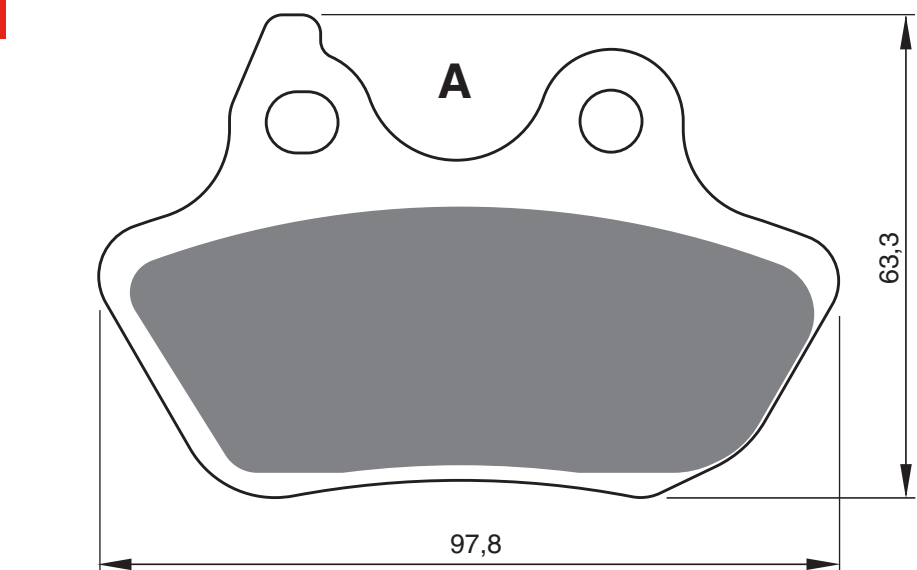

PART NUMBER

244

AD

S3

**S33
RACING**

HARLEY DAVIDSON	FLSTSC/FLSTSCi		Springer Softail Classic	2006	2007	RR
HARLEY DAVIDSON	FXST/FXSTi		Softail Standard	2006	2007	RR
HARLEY DAVIDSON	FXSTB/FXSTBi		Night Train Softail	2006	2007	RR
HARLEY DAVIDSON	FLSTF	1 584	Fat Boy	2007	2007	RR

EQUIVALENTS OEM

46721-06