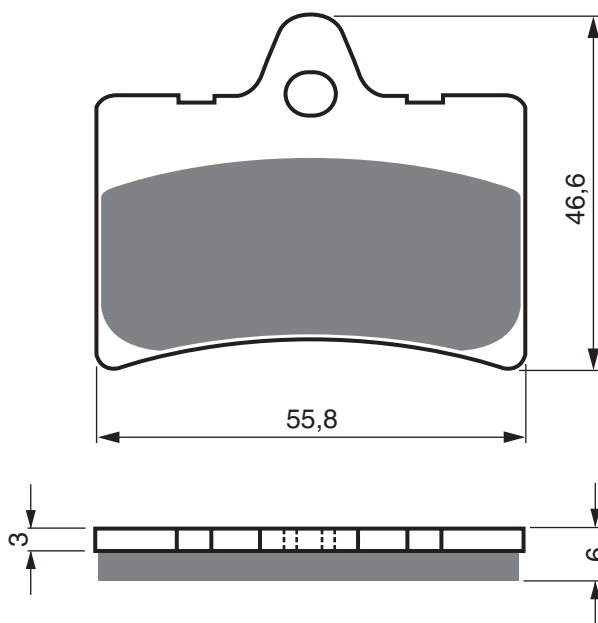

PART NUMBER

066

AD

S3

APRILIA		280	Climber	1994	1996	RR
BETA			Synt/Gara	1993	1995	RR
BETA			Techno	1995	1995	RR
CAGIVA	Blues	50		1993	1995	FL
CAGIVA	Prima	50		1992	1994	FL
CAGIVA	Super City	50		1993	1995	FL
CAGIVA	Super City	80		1993	1995	FL

EQUIVALENTS OEM

800066937

Disc Brake Pads