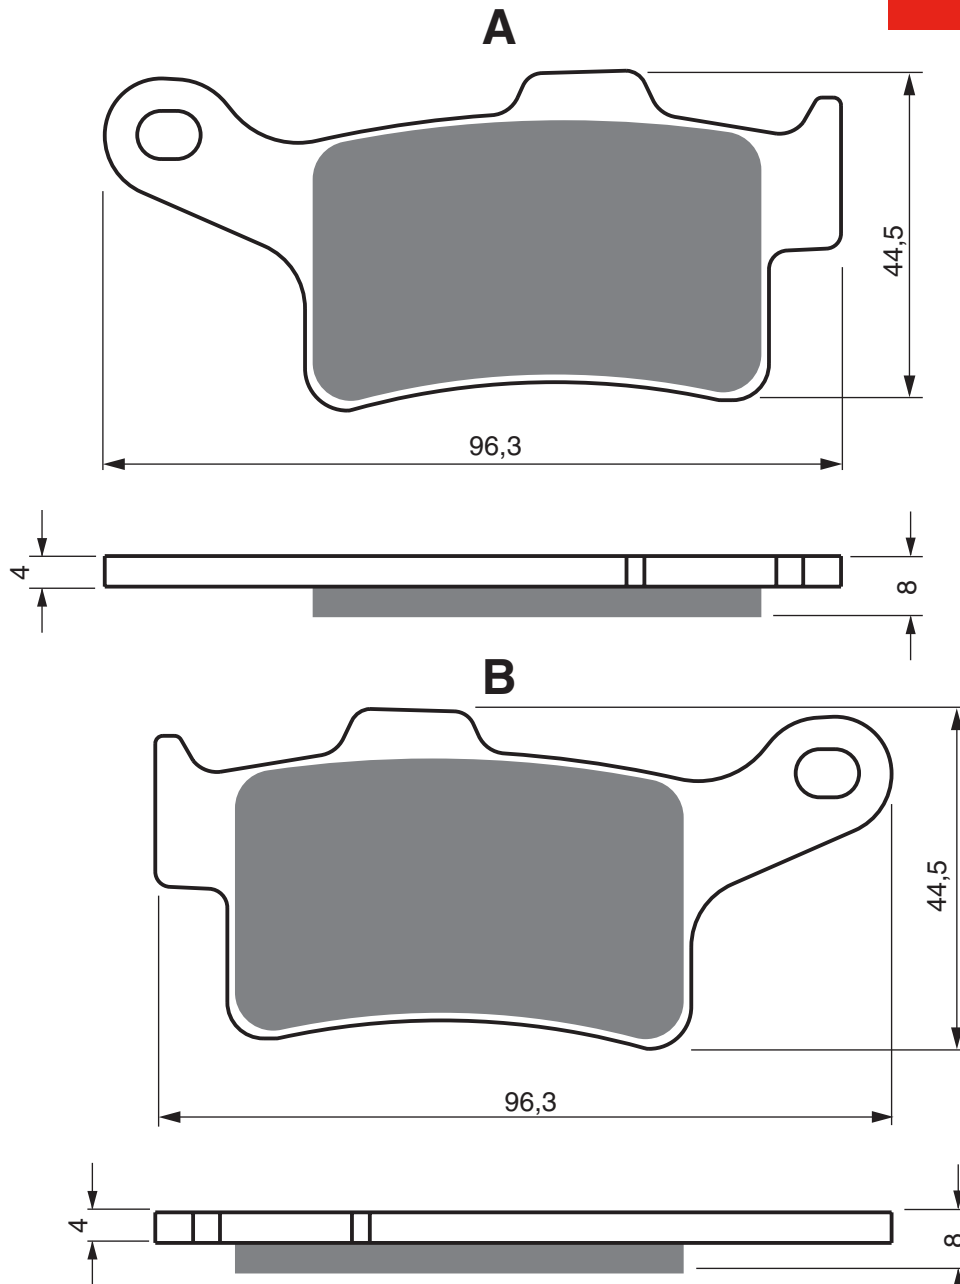

PART NUMBER

335

AD

K5

S3

**S33
RACING**

CAN-AM		Spyder RS-S Brembo calipers	2013	2013	RR
CAN-AM		Spyder RT (3 cyl eng/6 speed)	2014	2015	RR
CAN-AM		Spyder RT LTD (3 cyl eng/6 speed)	2014	2015	RR
CAN-AM		Spyder RT-S (3 cyl eng/6 speed)	2014	2015	RR
CAN-AM	Spyder	ST (Brembo calipers)	2013	2015	RR
CAN-AM	Spyder	RS (Brembo calipers)	2013	2013	RR
CAN-AM	Spyder	RT (Brembo calipers)	2013	2013	RR
CAN-AM	Spyder	RT Ltd (Brembo calipers)	2013	2013	RR
CAN-AM	Spyder	RT-S (Brembo calipers)	2013	2013	RR
CAN-AM	Spyder	ST Ltd (Brembo calipers)	2013	2015	RR
CAN-AM	Spyder	ST-S (Brembo calipers)	2013	2015	RR

EQUIVALENTS OEM

219 800 239

Disc Brake Pads