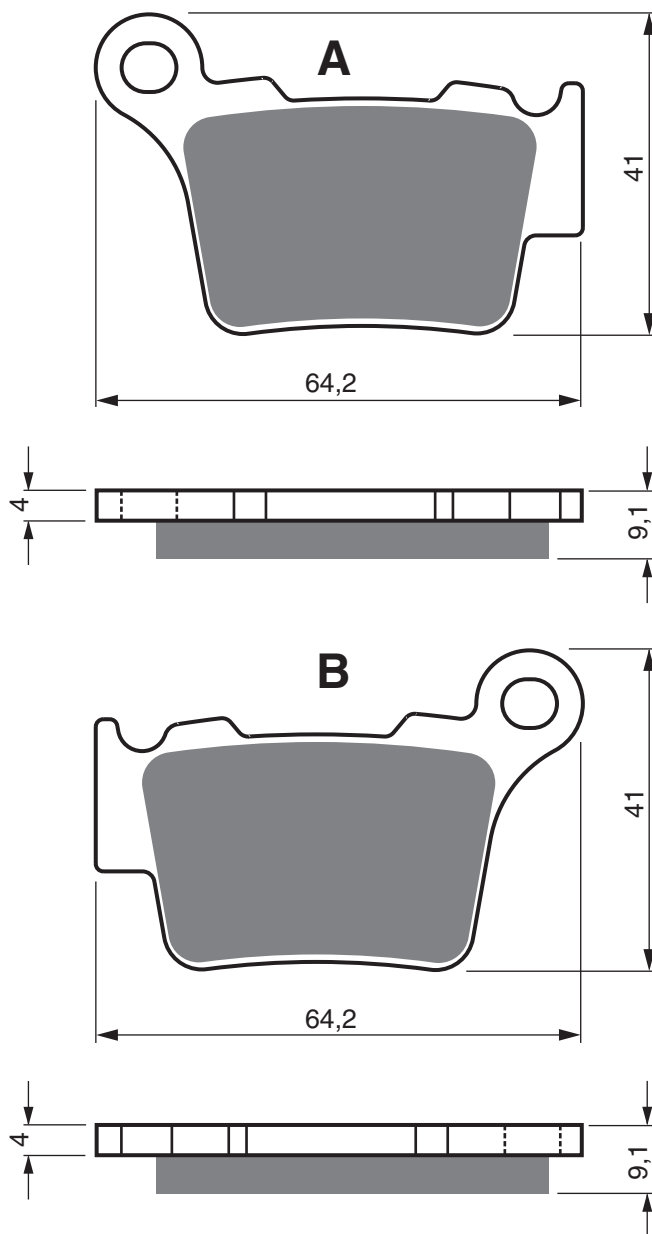

PART NUMBER

191

AD

K1

K5

K5-LX

S3

S33
RACING

ALTA MOTORS (ELECTRIC)			Redshift MX	2016	2018	RR
ALTA MOTORS (ELECTRIC)			Redshift SM	2016	2018	RR
BMW	GX	450	X	2008	2011	RR
BREMO RACING CALIPERS			XQ 21390 PF 26 Off Road Rear Caliper			RR
HUSABERG	TE	125		2012	2014	RR
HUSABERG	FE	250		2013	2014	RR
HUSABERG	TE	250	(2T)	2011	2014	RR
HUSABERG	TE	300	(2T)	2011	2014	RR
HUSABERG	FE	350		2013	2014	RR
HUSABERG	FE	390	(New 70° Engine)	2010	2012	RR

HUSABERG	FE	450		2013	2014	RR
HUSABERG	FE	450	(New 70° Engine)	2008	2014	RR
HUSABERG	FX	450		2010	2012	RR
HUSABERG	FE	501		2013	2014	RR
HUSABERG	FE	570	(New 70° Engine)	2009	2012	RR
HUSABERG	FS	570	Supermoto	2010	2011	RR
HUSABERG	TE	570		2009	2009	RR
HUSQVARNA	CR	125		2005	2013	RR
HUSQVARNA	TC	125	(2T)	2014	2015	RR
HUSQVARNA	TE	125	(2T)	2014	2019	RR
HUSQVARNA	WR	125	Enduro	2006	2013	RR
HUSQVARNA	CR	250		2005	2013	RR
HUSQVARNA	FC	250		2014	2019	RR

Disc Brake Pads