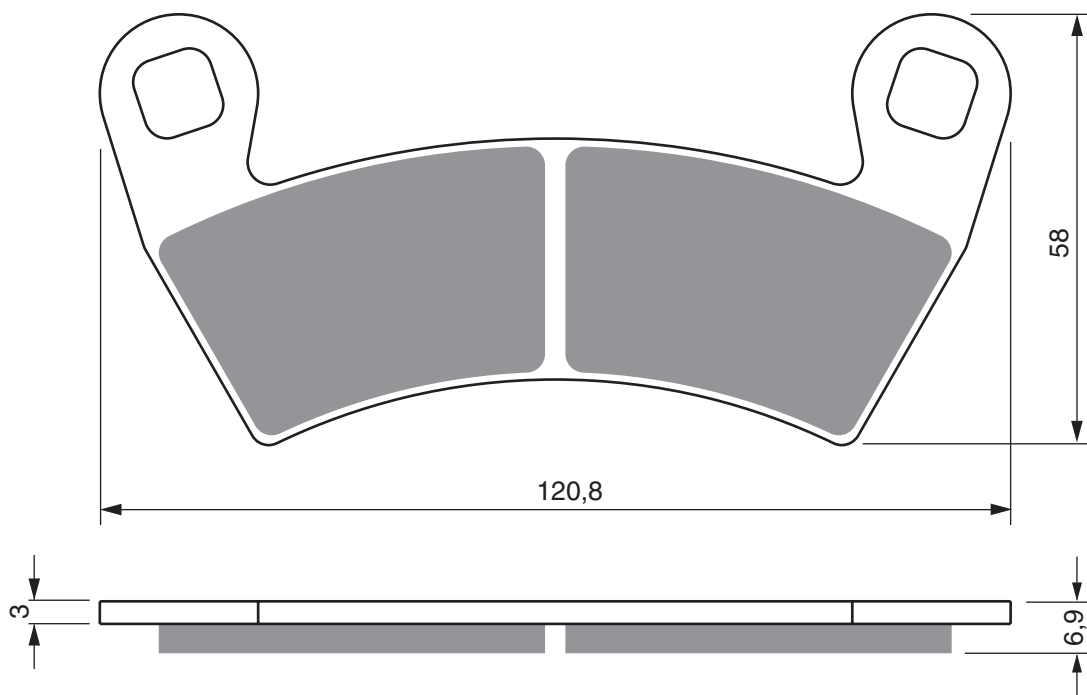

PART NUMBER

313

AD

K1

K5

S3

S33
RACING

POLARIS	EV		Ranger (Electric)	2010	2014	FL
POLARIS	EV		Ranger (Electric)	2010	2014	FR
POLARIS		400	Ranger	2010	2014	FL
POLARIS		400	Ranger	2010	2014	FR
POLARIS		500	Ranger (Carb) 2x4	2009	2009	FL
POLARIS		500	Ranger (Carb) 2x4	2009	2009	FR
POLARIS		500	Ranger (Efi) 4x4 HO	2009	2011	FL
POLARIS		500	Ranger (Efi) 4x4 HO	2009	2011	FR
POLARIS		500	Ranger 4x4 EFi	2008	2008	FL
POLARIS		500	Ranger 4x4 EFi	2008	2008	FR
POLARIS		700	Ranger 4x4 EFi	2009	2009	FL
POLARIS		700	Ranger 4x4 EFi	2009	2009	FR
POLARIS		700	Ranger 6x4 EFi	2008	2008	FL
POLARIS		700	Ranger 6x4 EFi	2008	2008	FR
POLARIS		700	Ranger Crew (Efi) 4x4	2009	2009	FL
POLARIS		700	Ranger Crew (Efi) 4x4	2009	2009	FR
POLARIS		700	Ranger Crew (Efi) 4x4	2009	2009	RL
POLARIS		700	Ranger Crew (Efi) 4x4	2009	2009	RR
POLARIS	XP	700	Ranger 4x4	2008	2008	FL
POLARIS	XP	700	Ranger 4x4	2008	2008	FR
POLARIS		800	Ranger 6x6	2010	2014	FL
POLARIS		800	Ranger 6x6	2010	2014	FR
POLARIS		800	Ranger Crew	2010	2014	FL
POLARIS		800	Ranger Crew	2010	2014	FR
POLARIS		800	Ranger Crew	2010	2014	RL
POLARIS		800	Ranger Crew	2010	2014	RR
POLARIS		800	Ranger XP	2010	2012	FL
POLARIS		800	Ranger XP	2010	2012	FR
POLARIS	RZR	800	Ranger S EFi	2010	2014	FL
POLARIS	RZR	800	Ranger S EFi	2010	2014	FR

POLARIS	RZR-4	800	Ranger	2010	2014	FL
POLARIS	RZR-4	800	Ranger	2010	2014	FR
POLARIS	RZR-4	800	Ranger EPS	2012	2012	FL
POLARIS	RZR-4	800	Ranger EPS	2012	2012	FR
POLARIS		900	D Ranger 4x4 Diesel	2011	2014	FL
POLARIS		900	D Ranger 4x4 Diesel	2011	2014	FR
POLARIS		900	D Ranger 4x4 Diesel	2011	2014	RR
POLARIS		900	D Ranger Crew Diesel			FL
POLARIS		900	D Ranger Crew Diesel			FR
POLARIS		900	D Ranger Crew Diesel			RR
POLARIS	RZR	900	Brutus	2013	2014	FL
POLARIS	RZR	900	Brutus	2013	2014	FR
POLARIS	RZR	900	Ranger XP	2011	2011	FL
POLARIS	RZR	900	Ranger XP	2011	2011	FR
POLARIS	RZR	900	Ranger XP EFi	2012	2012	FL
POLARIS	RZR	900	Ranger XP EFi	2012	2012	FR
POLARIS	RZR	900	Ranger XP White Lightning LE	2011	2011	FL
POLARIS	RZR	900	Ranger XP White Lightning LE	2011	2011	FR
POLARIS		1000	General 4 EPS (4 Seat)	2017	2019	FL
POLARIS		1000	General 4 EPS (4 Seat)	2017	2019	FR
POLARIS		1000	General EPS (2 Seat)	2017	2019	FL
POLARIS		1000	General EPS (2 Seat)	2017	2019	FR
POLARIS		1000	Ranger Diesel	2015	2015	FL
POLARIS		1000	Ranger Diesel	2015	2015	FR
POLARIS		1000	Ranger Diesel Crew	2015	2015	FL
POLARIS		1000	Ranger Diesel Crew	2015	2015	FR
POLARIS	RZR	1000	XP	2014	2014	FL
POLARIS	RZR	1000	XP	2014	2014	FR
POLARIS	RZR	1000	XP	2014	2014	RR

EQUIVALENTS OEM

2203747

1911228

Disc Brake Pads