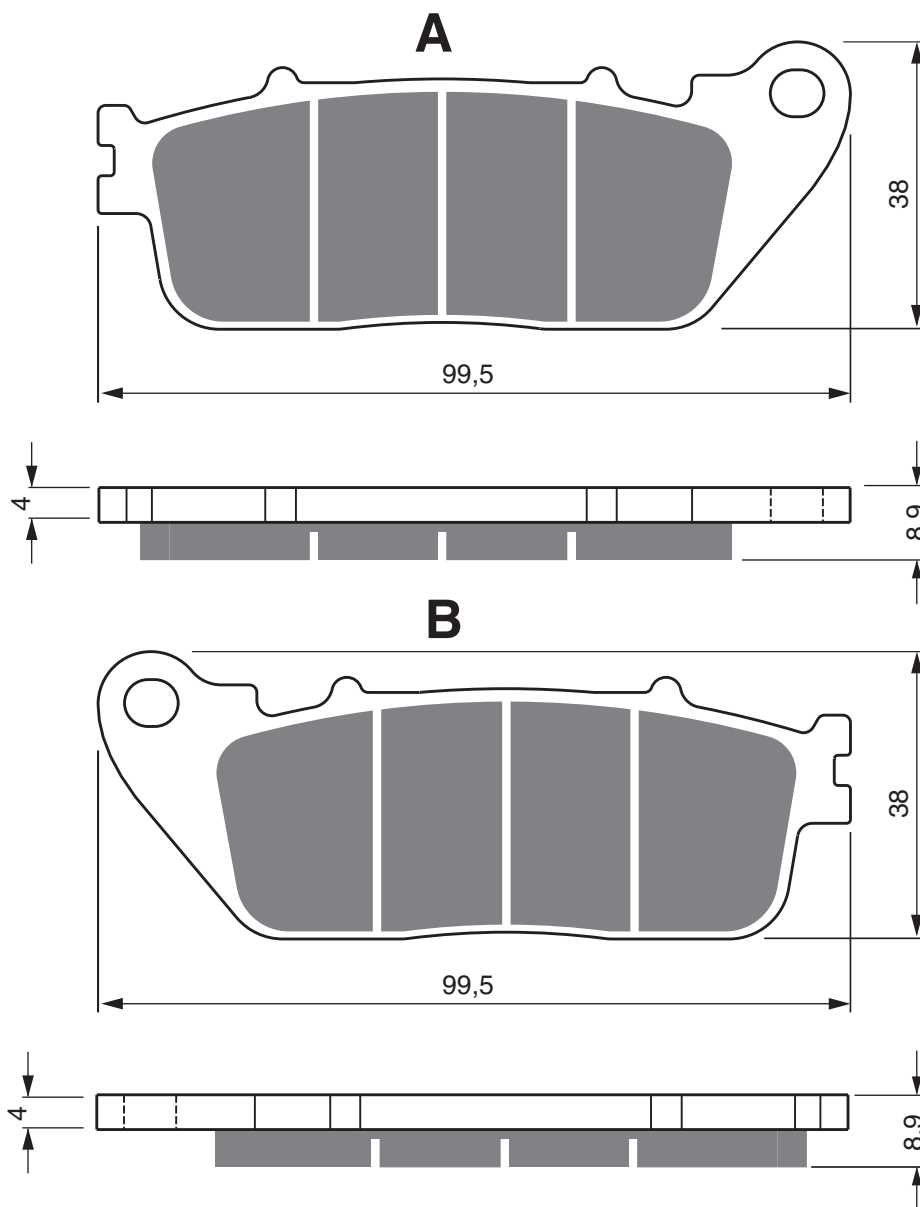

PART NUMBER

277

AD

S3

S33
RACING

HONDA	VFR	800	F (ABS)	2014	2018	RR
HONDA	VFR	800	XB/XC/XD (Crossrunner ABS)	2011	2013	RL
HONDA	VFR	800	XF/XG/XH/XJ (Crossrunner/ABS)	2015	2018	RR
HONDA	CB	1 000	R9/RA/RB/RC/RD/RE/RF (Non ABS Model)	2009	2015	RR
HONDA	CB	1 000	RA9/RAA/RAB/RAC/RAD/RAE/RAF/RAG (ABS Model)	2009	2016	RR
HONDA	VFR	1 200	FA - GT	2014	2015	RR
HONDA	VRF	1 200	FAA/FAB/FAC/FAE	2010	2016	RR

EQUIVALENTS OEM

06435 MFN D01	06435 MFN D11	06435-MJM-D01	06435 MFN D12	06435 MFN D02	06435 MGY 641