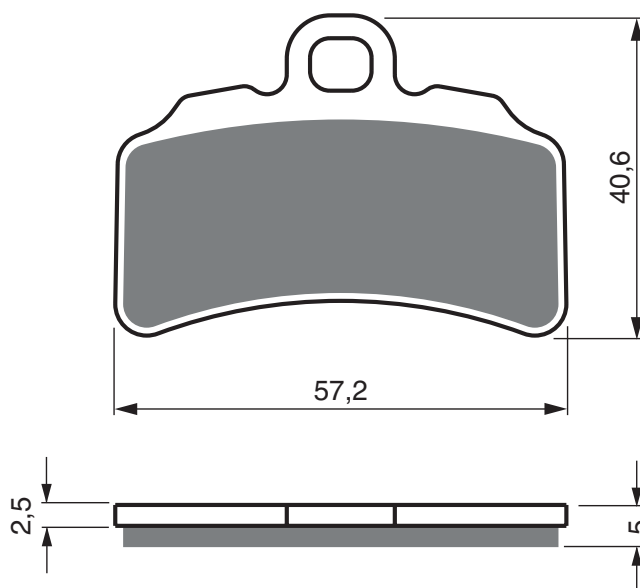

PART NUMBER

388

AD

K1

K5

S3

S33
RACING

MONTESA	4RT	260	Repsol	2018	2018	F
MONTESA	4RT	260	Standard	2018	2018	F
MONTESA	Cota	300	RR	2018	2018	F
MONTESA	Cota	4	Ride	2018	2018	F