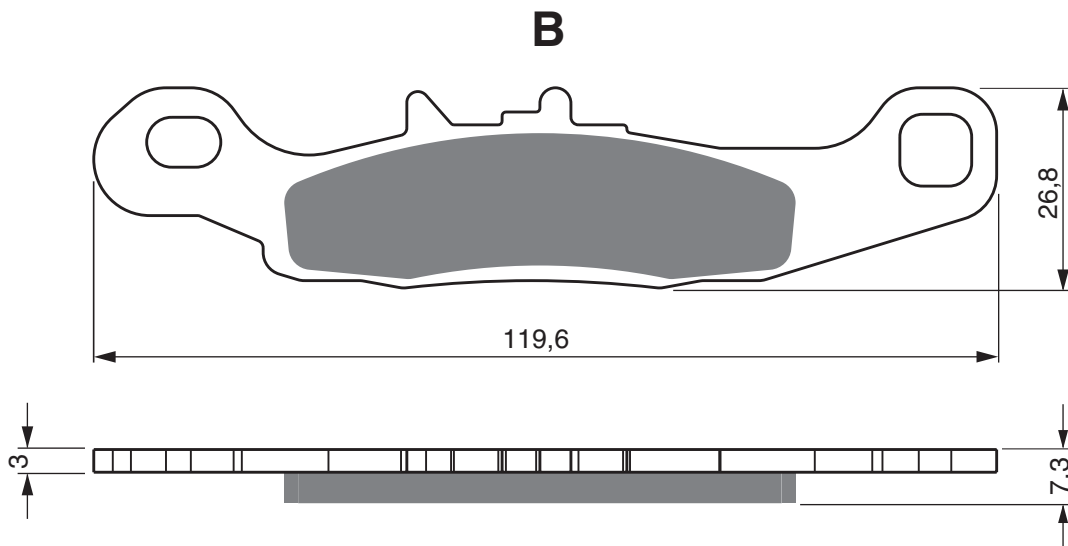

PART NUMBER

245

AD   **K1**   **K5**   **S3**

KAWASAKI	KFX	450	R Quad (KSF 450 B8F/B9F/BAF/BBF/BCS/BDF/BEF)	2008	2014	FL
KAWASAKI	KVF	650	A1/A2 Prairie	2002	2003	FL
KAWASAKI	KVF	650	D1/D6F/D7F/D8F/D9F/DAF/DBF Brute Force 4x4	2005	2011	FL
KAWASAKI	KVF	650	E1/E6F/E7F/E8F/E9F Brute Force 4x4 Hardwoods Green HD	2005	2009	FL
KAWASAKI	KVF	700	A1/B1/A2/A6F/B22/B6F 4x4 Prairie (Left)	2004	2008	FL
KAWASAKI	KVF	700	D1 Team Green (Left)	2005	2005	FL
SUZUKI	LT-V	700	FK4/FK5 Twin Peaks (Left)	2004	2005	FL

EQUIVALENTS OEM

43082 1255