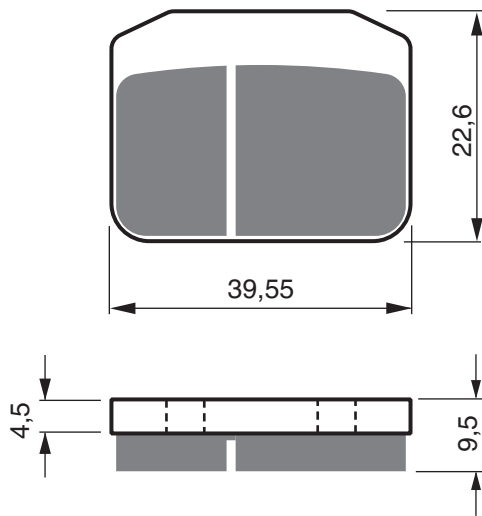

PART NUMBER

220

S3

GP5

GP6

GP7

NISSIN		Racing 4808		F