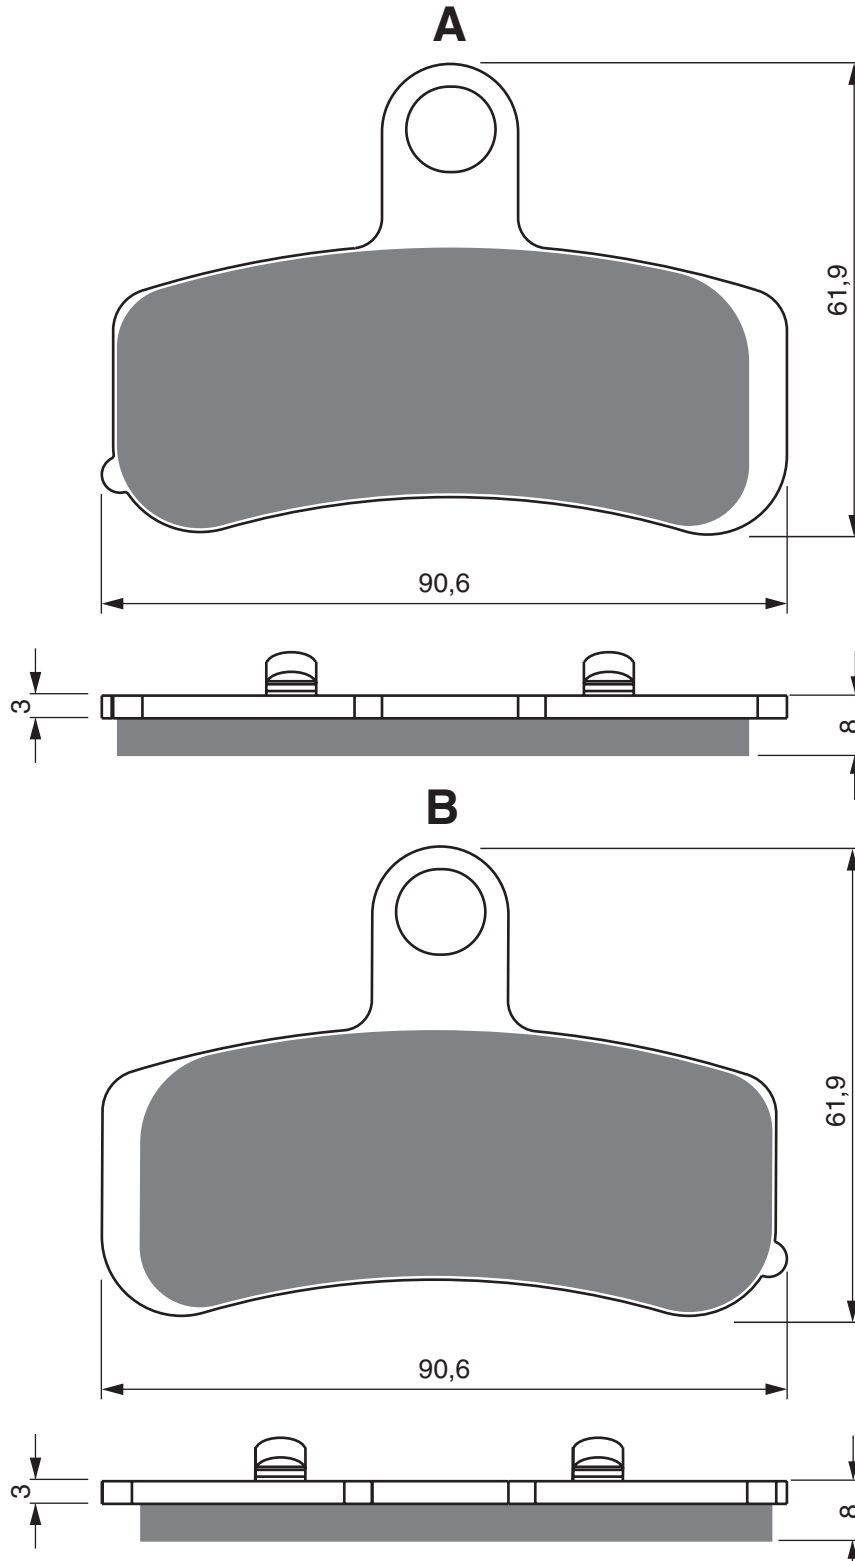

EQUIVALENTS OEM

42836-04

Disc Brake Pads

PART NUMBER

275

AD

S3

**S33
RACING**