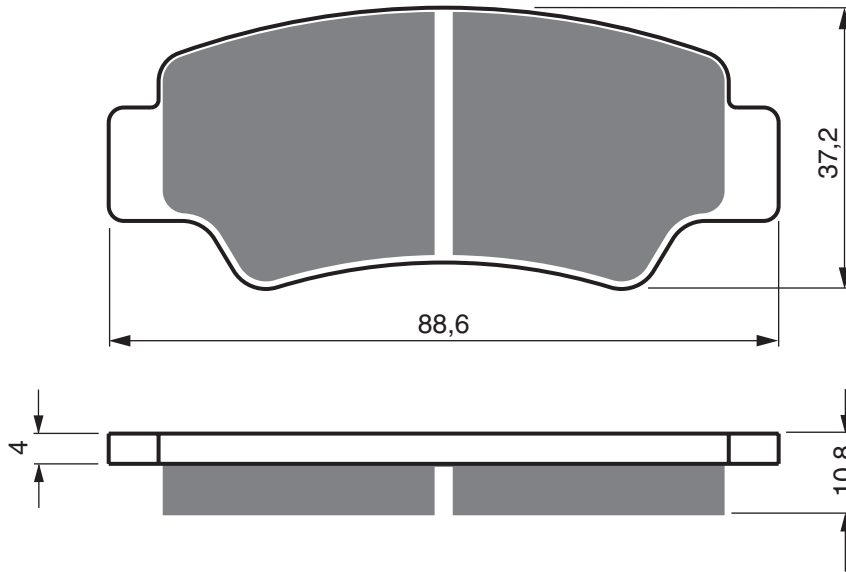

PART NUMBER

390

AD

K5

S3

**S33
RACING**

CF MOTO	C FORCE	500	S Short Wheel Base ATV	2018	2018	RL
CF MOTO	C FORCE	500	S Short Wheel Base ATV	2018	2018	RR
CF MOTO	C FORCE	500	S Short Wheel Base EPS ATV	2019	2019	RL
CF MOTO	C FORCE	500	S Short Wheel Base EPS ATV	2019	2019	RR
CF MOTO	U FORCE	500	HO Power Steering UTV	2018	2018	RL
CF MOTO	U FORCE	500	HO Power Steering UTV	2018	2018	RR
CF MOTO	U FORCE	500	Power Steering UTV	2019	2019	RL
CF MOTO	U FORCE	500	Power Steering UTV	2019	2019	RR
CF MOTO	Z FORCE	500	/ Z5/500 EPS Snyper SSV	2019	2019	RL
CF MOTO	Z FORCE	500	/ Z5/500 EPS Snyper SSV	2019	2019	RR
CF MOTO	Z FORCE	500	Z5/ 500 Snyper SSV	2018	2018	RL
CF MOTO	Z FORCE	500	Z5/ 500 Snyper SSV	2018	2018	RR
CF MOTO	C FORCE	800	XC Power Steering 2 Rider ATV	2019	2019	RL
CF MOTO	C FORCE	800	XC Power Steering 2 Rider ATV	2019	2019	RR
CF MOTO	U FORCE	800	800 EX / EPS UTV	2019	2019	RL
CF MOTO	U FORCE	800	800 EX / EPS UTV	2019	2019	RR

CF MOTO	Z FORCE	800	/Z8/800 Trail EPS Snyper SSV	2019	2019	RL
CF MOTO	Z FORCE	800	/Z8/800 Trail EPS Snyper SSV	2019	2019	RR
CF MOTO	Z FORCE	800	Z8/800 Trail Snyper SSV	2018	2018	RL
CF MOTO	Z FORCE	800	Z8/800 Trail Snyper SSV	2018	2018	RR
CF MOTO	Z FORCE	800	Z8EX/800 EX EPS Snyper SSV	2019	2019	RL
CF MOTO	Z FORCE	800	Z8EX/800 EX EPS Snyper SSV	2019	2019	RR
CF MOTO	Z FORCE	800	Z8EX/800EX Snyper SSV 800cc	2018	2018	RL
CF MOTO	Z FORCE	800	Z8EX/800EX Snyper SSV 800cc	2018	2018	RR
CF MOTO	Z FORCE	1000	Z1000EX/1000EX EPS Snyper SSV 1000cc	2019	2019	RL
CF MOTO	Z FORCE	1000	Z1000EX/1000EX EPS Snyper SSV 1000cc	2019	2019	RR
CF MOTO	Z FORCE	1000	Z1000EX/1000EX Snyper SSV 1000cc	2018	2018	RL
CF MOTO	Z FORCE	1000	Z1000EX/1000EX Snyper SSV 1000cc	2018	2018	RR

EQUIVALENTS OEM

7020-0810A0

Disc Brake Pads