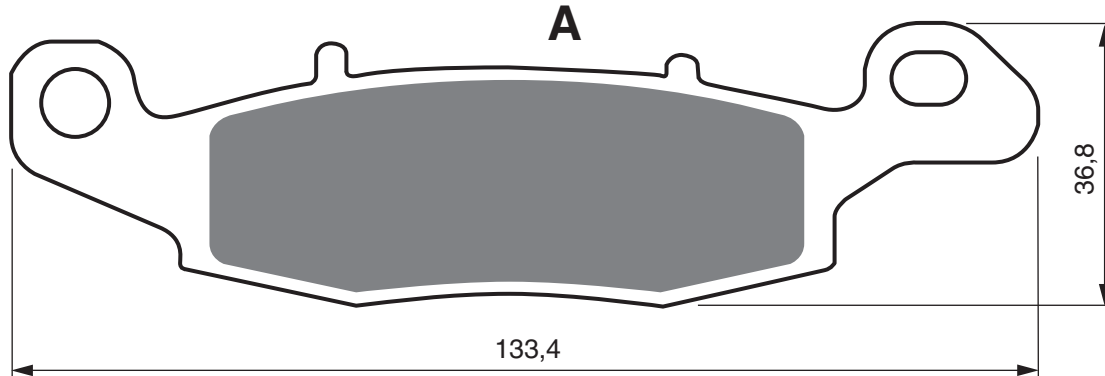

PART NUMBER

104

AD

S3

S33
RACING

GP5

GP6

GP7

CF MOTO		650	NK (Left)	2012	2015	FL
CF MOTO		650	TK (Left)	2013	2015	FL
CF MOTO		650	TR (Left)	2013	2014	FL
KAWASAKI	ZR-X	400	E3 (ZR 400 E3)	1996	1996	FL
KAWASAKI	ER-5	500	C1-C5P	2001	2007	FL
KAWASAKI	ER-6F	650	(EX 650 A6F/A7F/A8F/C9F/CAF/CBF)	2006	2011	FL
KAWASAKI	ER-6F	650	(EX 650 B6F/B7F/B8F/D9F/DAF/DBF) ABS	2006	2011	FL
KAWASAKI	ER-6F	650	(EX 650 ECF/EDS/EEF/EFF/EGF) (Double pipe typeframe/Non ABS)	2012	2016	FL
KAWASAKI	ER-6F	650	(EX 650 FCF/FDS/FEF/FFF/FGF) Double pipe typerame/With ABS)	2012	2016	FL
KAWASAKI	ER-6N	650	(ER 650 B6F/B7F/B8F/D9F)	2006	2010	FL
KAWASAKI	ER-6N	650	(EX 650 A6F/A6F/A8F/C9F/CAF/CBF)	2006	2011	FL

KAWASAKI	ER-6N	650	(EX 650 ECF/EDF/EEF/FFF/EGF) (Non ABS)	2012	2016	FL
KAWASAKI	ER-6N	650	(FCF/FDF/FEF/FFF) ABS	2012	2016	FL
KAWASAKI	KLE	650	A7F/A8F/A9F/CAF/CBF/CCF/CDP/CEF Versys	2007	2014	FL
KAWASAKI	KLE	650	B7F/B8F/B9F/DAF/DBF/DCF/DDF/DEF Versys (ABS)	2007	2014	FL
KAWASAKI	KLR	650	(KL650C/E1.92/61.00010.00)	1999	2005	FL
KAWASAKI	KLR	650	C1-C10	1995	2004	FL
KAWASAKI	Z	750	(ZR 750 J1/J2)	2004	2005	FL
KAWASAKI	Z	750	S (ZR 750 K1/K6F)	2005	2007	FL
KAWASAKI	ZR	750	D1 Zephyr	1996	1999	FL
KAWASAKI	ZR-7	750	(ZR 750 F1/F3/F5)	1999	2004	FL
KAWASAKI	VN	800	B1-B10/B6F/BDF Classic	1996	2006	FL
KAWASAKI	VN	800	C1/C2/E1/E2/E3 Drifter	1999	2004	FL
KAWASAKI	VN	900	A6F Classic	2006	2006	FL
KAWASAKI	VN	900	B7F/B8F/B9F/BAF/BBF/BCF/BDF/BEF/BFF/BGF/BHF/BJF Classic (Spoke wheel)	2007	2018	FL

Disc Brake Pads