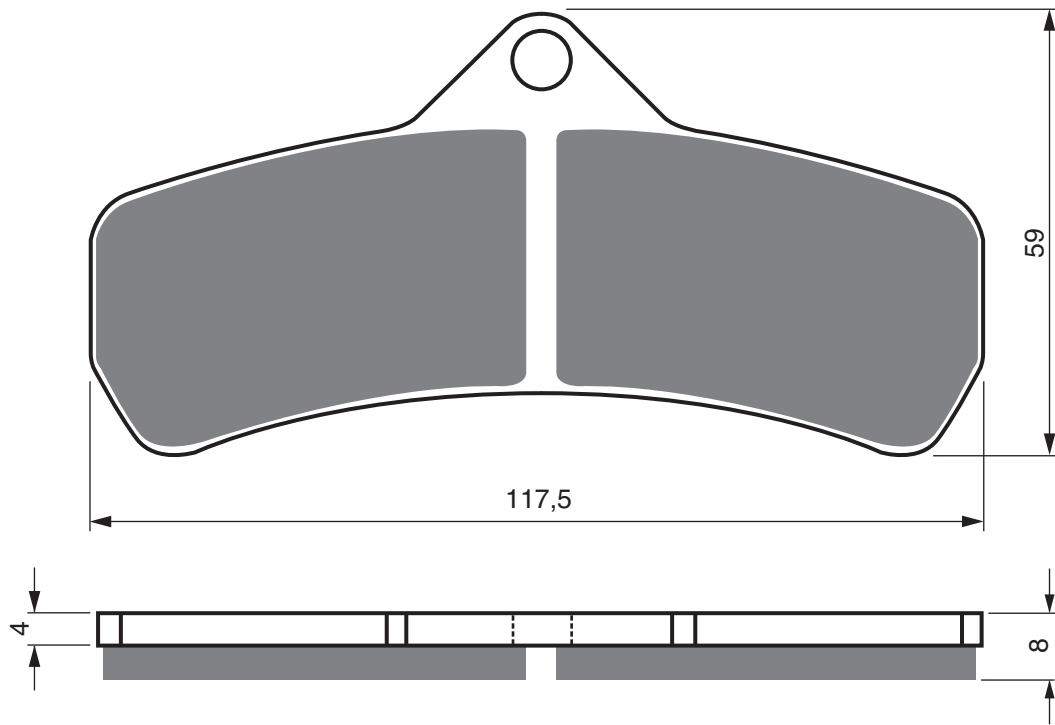

PART NUMBER

145

S3

GP5

GP6

GP7

SPIEGLER BREMSTECHNIK		8 Piston light weight calliper		F