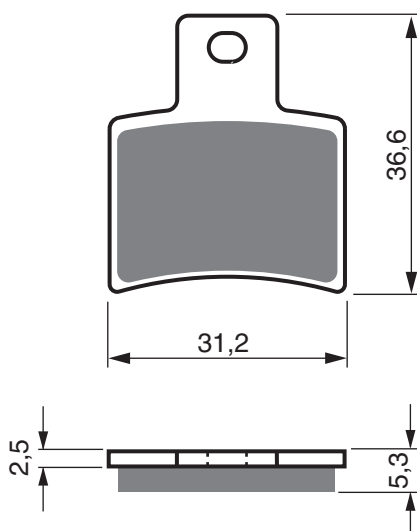

PART NUMBER

202

AD

S3

MINIMOTO		New		FL