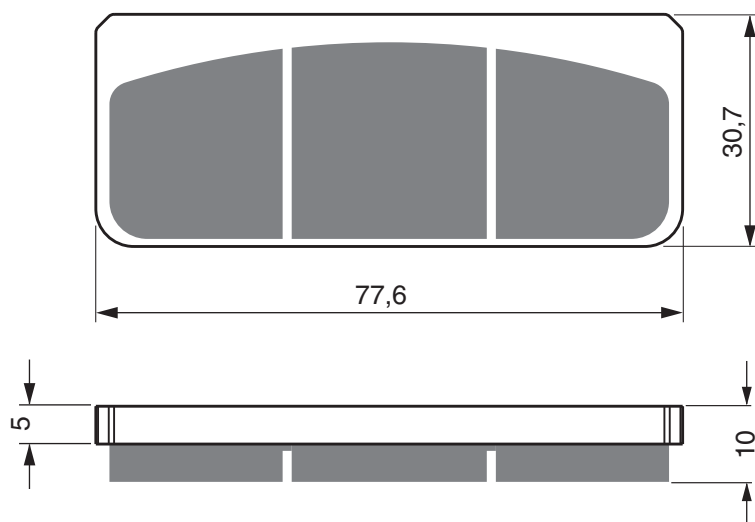

GP5

GP6

GP7

PART NUMBER

219

NISSIN		Racing 3910		F

Disc Brake Pads