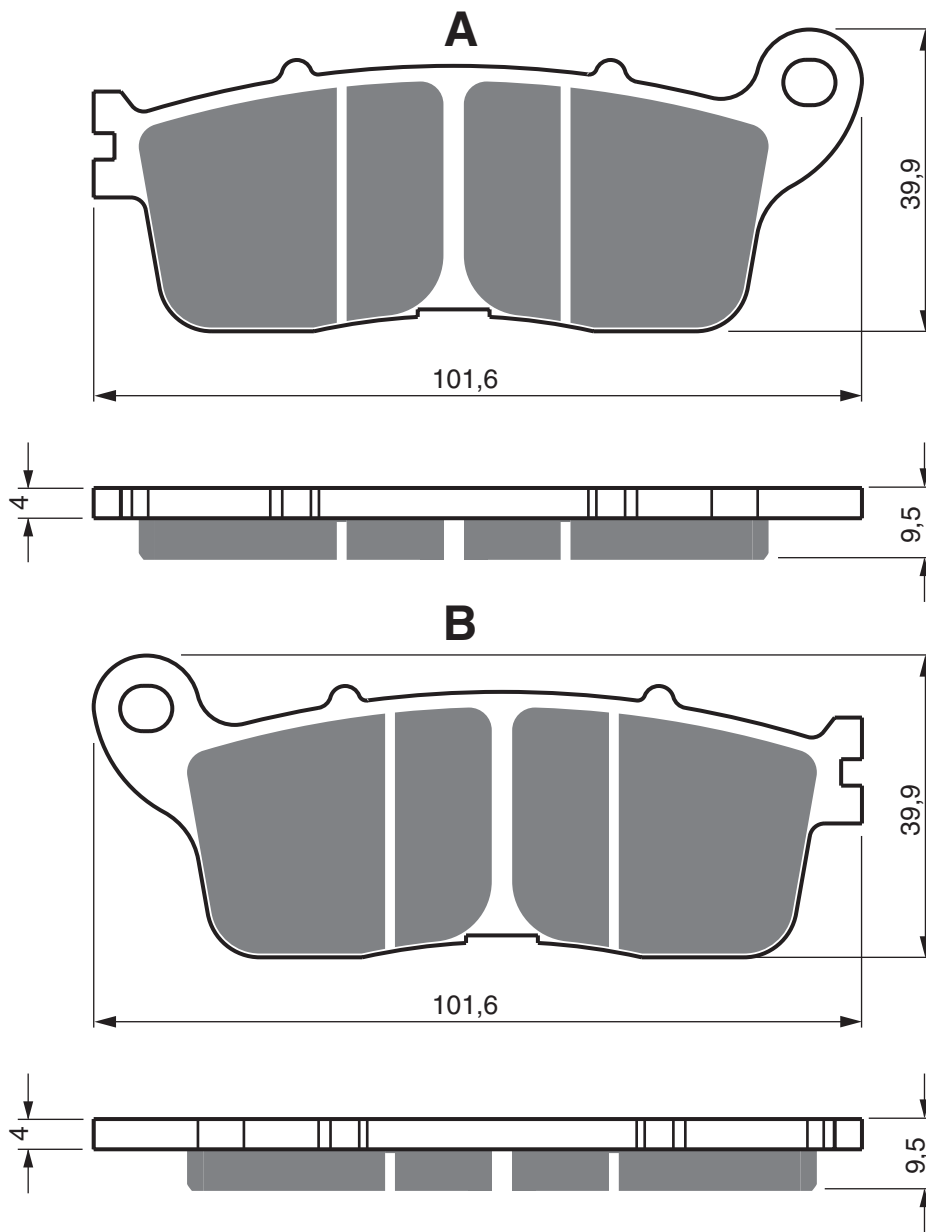

PART NUMBER

323

AD

S3

**S33
RACING**

HONDA	VFR	1 200	Crosstourer Highlander-T/DCT	2015	2016	RR
HONDA	VFR	1 200	FAD DCT	2010	2017	RR
HONDA	VFR	1 200	XAC/XAD/XAE/XAF/XAH/XAJ Crosstourer (Manual G-Box)	2012	2018	RR
HONDA	VFR	1 200	XDC/XDCD/XDE/XDF/XDG/XDH/ XDJ DCT Crosstourer	2012	2018	RR

EQUIVALENTS OEM

06435 MGE D01