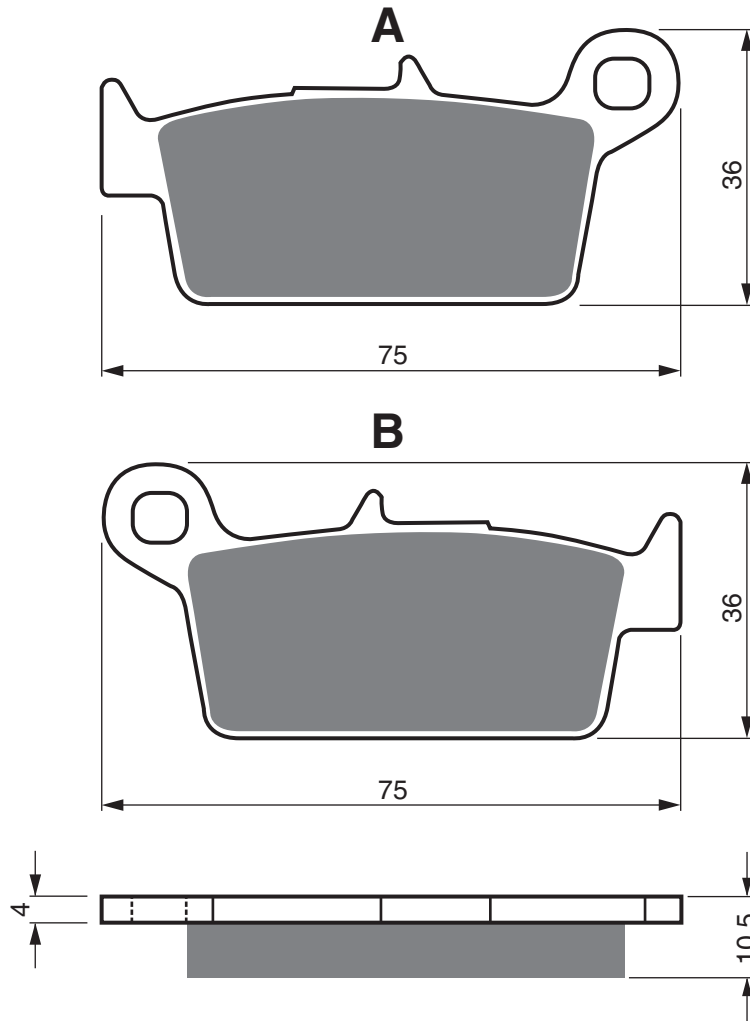

PART NUMBER

003

AD

K1

K5

K5-LX

S3

**S33
RACING**

AJP	PR5	250	Enduro	2009	2009	RR
AJP	PR5	250	Supermoto	2009	2009	RR
AJP	PR7	650	Adventure	2017	2017	RR
BMW	F	650	GS Dakar (R13/0173/0183) (21" Front Wheel)	1999	2003	RR
CPI		125	Sauel			RR
GAS GAS		125	Pampera (2T)	2005	2008	RR
GAS GAS		125	Trail Halley	2009	2009	RR
GAS GAS	EC	125	/200/250/300 (2T)	2000	2008	RR
GAS GAS	MX	125	/250 (MC)	2001	2008	RR
GAS GAS	SM	125	/250 (2T)	2001	2006	RR
GAS GAS	SM	125	/250/400 FSE	2002	2002	RR
GAS GAS	SM	125	Halley	2009	2009	RR
GAS GAS	MX	200	/250/300	1999	2000	RR
GAS GAS		400	Pampera	2006	2006	RR
GAS GAS	SM	400	FSE (2T)	2001	2004	RR
GAS GAS		450	Pampera (4T)	2007	2008	RR
GAS GAS	EC	450	FSR/FSE Enduro (4T)	2005	2009	RR
GAS GAS	FSR	450	Enduro	2007	2009	RR
GAS GAS	SM	450	FSR (4T) Supermotard	2007	2009	RR
GAS GAS	SM	450	Halley	2009	2009	RR
GAS GAS	SM	450	Trail Halley	2009	2009	RR
GAS GAS	EC	515	FSR/FSE Enduro (4T)	2005	2009	RR
GAS GAS	SM	515	FSR (4T) Supermotard	2007	2009	RR
GOES	G	125	XM	2008	2009	RR
GOES	G	250	XM	2008	2009	RR
HM	CRE	80		1998	2002	RR
HM	CR	85	R/R2	2003	2007	RR
HM	CRE	125		1995	2001	RR
HONDA	CB	50	V/W Dream 50	1997	1998	RR
HONDA	XR	50	M5 (AD14) Motard	2005	2005	RR

HONDA	CR	80	RN/RP/RR/RS/RT/RBT/RV/RBV/RW/RBW/RX/RBX/RV/RBY/R1/RB1/R2/RB2	1992	2002	RL
HONDA	CR	85	R3/RB3/R4/RB4/R5/RB5/R6/RB6/R7/RB7	2003	2007	RR
HONDA	NH	90	M/P/R Yuppy	1995	1997	FL
HONDA	XR	100	M5 (HD13) Motard	2005	2005	RR
HONDA	CR	125	/250/500 RH/RJ/RK/RL/RM/RN/RPRR/RS/RT/RV/RW/RX/RV/R1	1987	2001	RR
HONDA	CRF	230	L	2008	2010	RR
HONDA	CRF	230	M	2009	2010	RR
HONDA	SL	230	Free Landsports (MD33)V/W/X/1	1997	2001	RR
HONDA	XL	250	RL	1990	1990	RR
HONDA	XLR	250	RM/R3N/RP/RR/R3R (MD22)	1991	1997	RL
HONDA	XR	250	3/5 (MD30) Motard	2003	2005	RR
HONDA	XR	250	III Y/3 Baja	2000	2003	RR
HONDA	XR	250	RL/RM/RN/RP/RR/RS	1990	1995	RL
HONDA	XR	250	RT/RV/RW/RX/RV/R1/R2/R3/R4	1996	2004	RR
HONDA	XR	250	Y/3 (MD30)	2000	2003	RR
HONDA	XR	300	R10	2010	2010	RR
HONDA	NX4	400	Falcon	2002	2005	RR
HONDA	XR	400	M (ND08/NC38E) Supermotard	2006	2008	RR
HONDA	XR	400	RT/RV/RW/RX/RV/R1-R5	1996	2005	RL
HONDA	XR	650	L	1993	2019	RR
HONDA	XR	650	RV/R1-R6	2000	2006	RL
HONDA DALL'ARA	XR	250	R	2004	2004	RR
HONDA DALL'ARA	XR	650	R	2004	2004	RR
HUSQVARNA	WXE	125		2007	2007	RR
HYOSUNG	RX	400		2005	2005	RR
KAWASAKI	KX	125	K2/K3/K4	1995	1998	RL
KAWASAKI	KX	125	K5/L1/L2/M1/M2	1999	2002	RR
KAWASAKI	KX	125	L3/L4/M3	2003	2005	RR