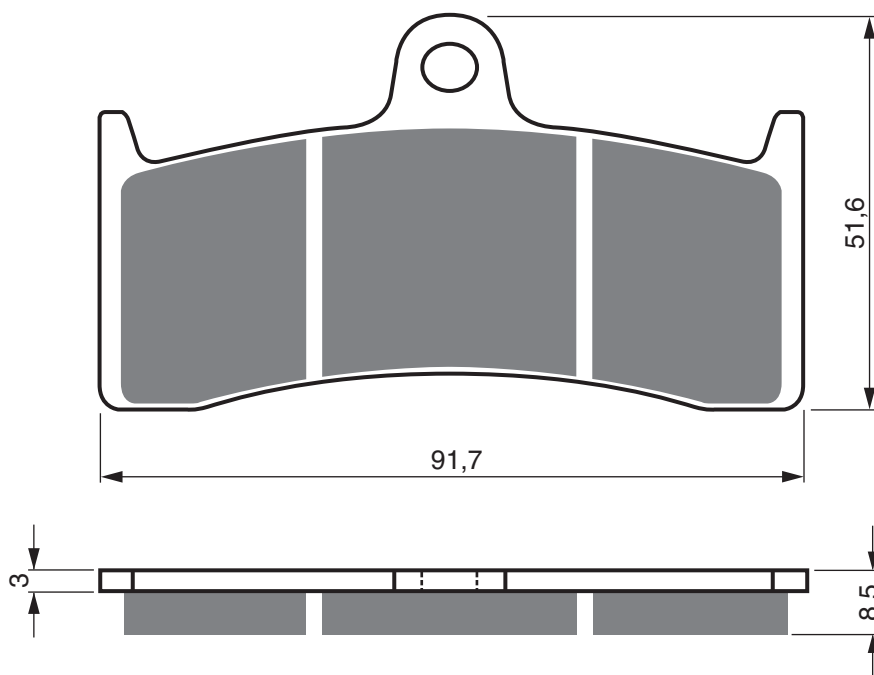

PART NUMBER

126

AD

S3

**S33
RACING**

GP5

GP6

GP7

BUELL	M2	1 200	Cyclone	1998	2005	FR
BUELL	X1	1 200	Lightning	1998	2005	FR
FOR BERINGER			6 Piston (Old Design)			FL
HHI			6 Piston - All Types			FL
HHI			6 Piston - All Types			RR
HONDA	CB	1 300	FW/FX/FY/F1 (SC40)	1998	2001	FL
HONDA	CB	1 300	FW/FX/FY/F1 (SC40)	1998	2001	FR
KAWASAKI	ZX-7RR	750	(ZX 750 N1/N2)	1996	1999	FL
KAWASAKI	ZX-7RR	750	(ZX 750 N1/N2)	1996	1999	FR
MV AGUSTA		750	Brutale Oro F4	2003	2005	FL
MV AGUSTA		750	Brutale Oro F4	2003	2005	FR
MV AGUSTA		750	Brutale S F4	2003	2005	FL
MV AGUSTA		750	Brutale S F4	2003	2005	FR
MV AGUSTA	F4	750	SPR	2001	2004	FL
MV AGUSTA	F4	750	SPR	2001	2004	FR
MV AGUSTA	F4	750	SPR Senna	2001	2003	FL
MV AGUSTA	F4	750	SPR Senna	2001	2003	FR
MV AGUSTA	F4S	750	(Mono Posto)	1999	2004	FL
MV AGUSTA	F4S	750	(Mono Posto)	1999	2004	FR
MV AGUSTA	F4S	750	1+1 (Bi-Posto)	2001	2004	FL
MV AGUSTA	F4S	750	1+1 (Bi-Posto)	2001	2004	FR

MV AGUSTA		910	Brutale S (Nissin Calipers)	2006	2008	FL
MV AGUSTA		910	Brutale S (Nissin Calipers)	2006	2008	FR
MV AGUSTA	F4	1 000	Ago	2005	2005	FL
MV AGUSTA	F4	1 000	Ago	2005	2005	FR
MV AGUSTA	F4	1 000	S (Mono Posto)	2004	2006	FL
MV AGUSTA	F4	1 000	S (Mono Posto)	2004	2006	FR
MV AGUSTA	F4	1 000	S 1+1 (Bi Posto)	2004	2006	FL
MV AGUSTA	F4	1 000	S 1+1 (Bi Posto)	2004	2006	FR
MV AGUSTA	F4	1 000	Tamburini	2005	2005	FL
MV AGUSTA	F4	1 000	Tamburini	2005	2005	FR
PERFORMANCE MACHINES			112 X 6B			FL
PERFORMANCE MACHINES			112 X 6QC			FL
PRE TECH			6 Piston (Radial Mount)			FL
THUNDERHEART CALIPER			6 Piston Caliper			FL
YAMAHA	YZF	750	R7 OW02 (Race Version)	1999	2001	FL
YAMAHA	YZF	750	R7 OW02 (Race Version)	1999	2001	FR

EQUIVALENTS OEM

43082 1181	800094024	80009870	H0300F	06455 MBR 006

Disc Brake Pads