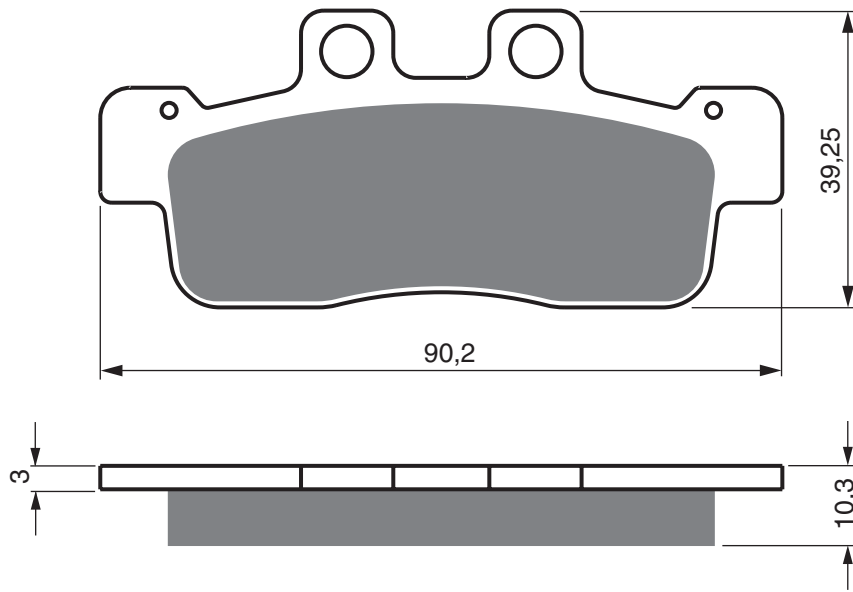

EQUIVALENTS OEM

45120 J80 0000

Disc Brake Pads

PART NUMBER

363

AD

S3

S33
RACING