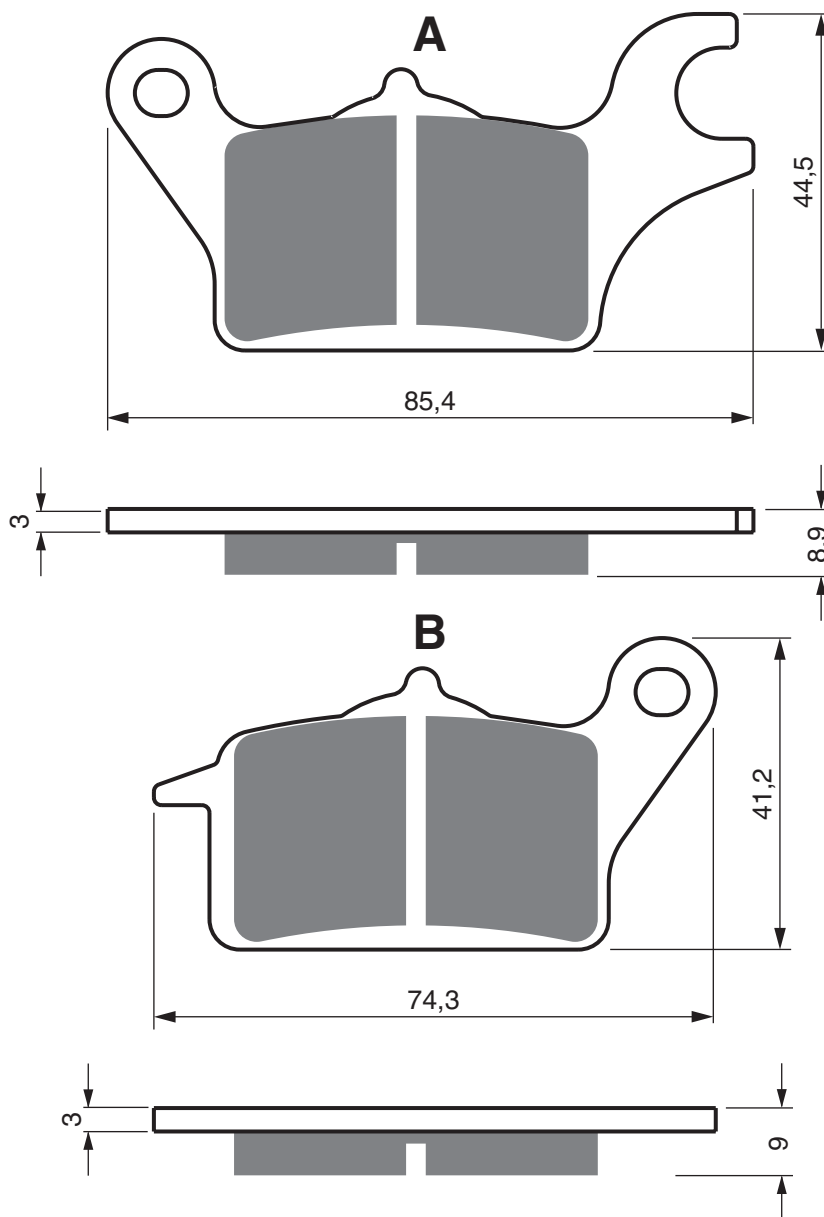

PART NUMBER

357

AD

S3

S33
RACING

YAMAHA	MW	125	Tricity Scooter	2014	2016	FR
YAMAHA	MWS	125	Tricity Scooter (3 Wheeler)	2017	2018	FR

EQUIVALENTS OEM

2CM F5805 10

Disc Brake Pads