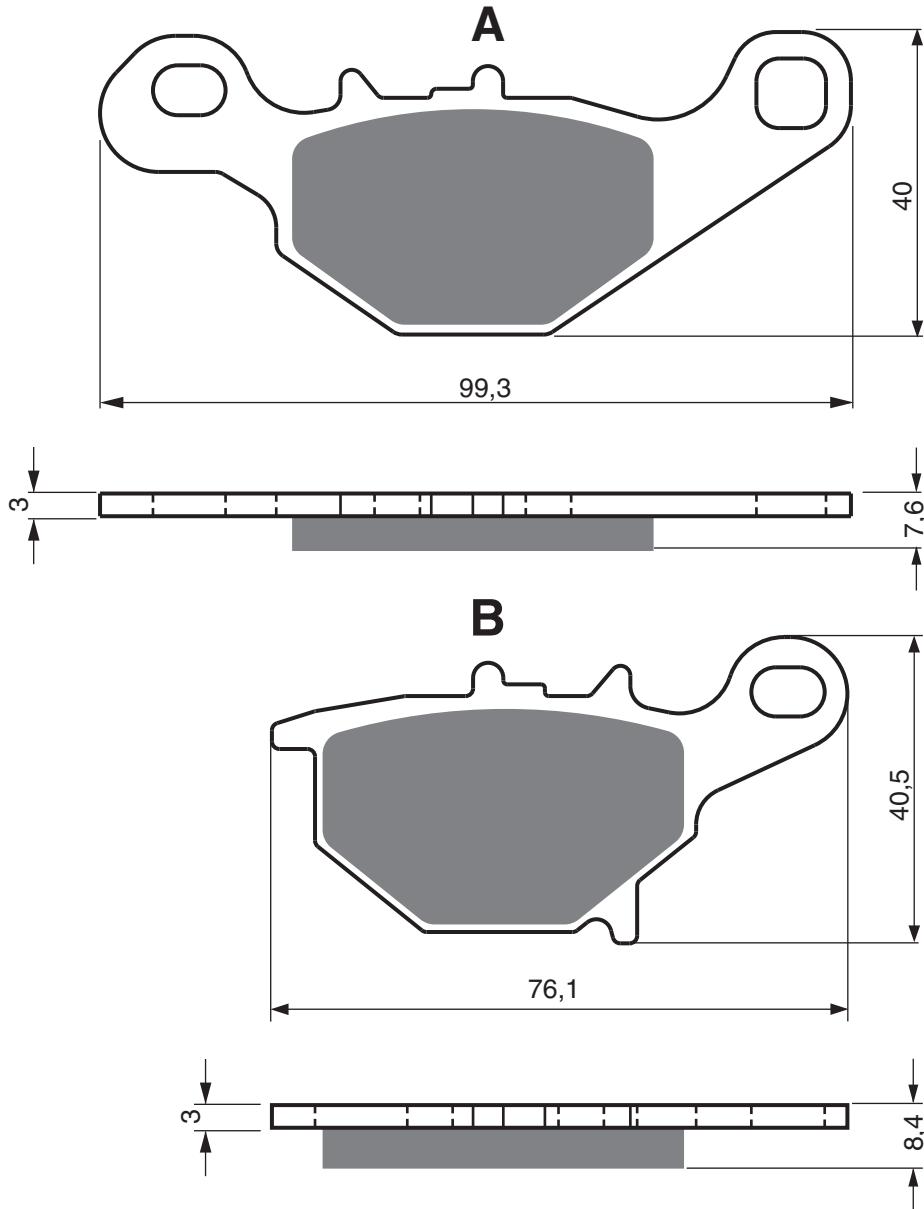

PART NUMBER

226

AD

K1

K5

K5-LX

S3

S33
RACING

SUZUKI	RM	85	K5/K6/K7/K8/K9/L0/L2/L5/L6/L7 (Small 17" FW / 14" RW)	2005	2019	RR
SUZUKI	RM	85	LK5/LK6/LK7/LK8/LK9/LL0/LL2/LL5/LL6/LL7 (Big 19" FW / 16" RW)	2005	2019	RR

EQUIVALENTS OEM

69100 03880