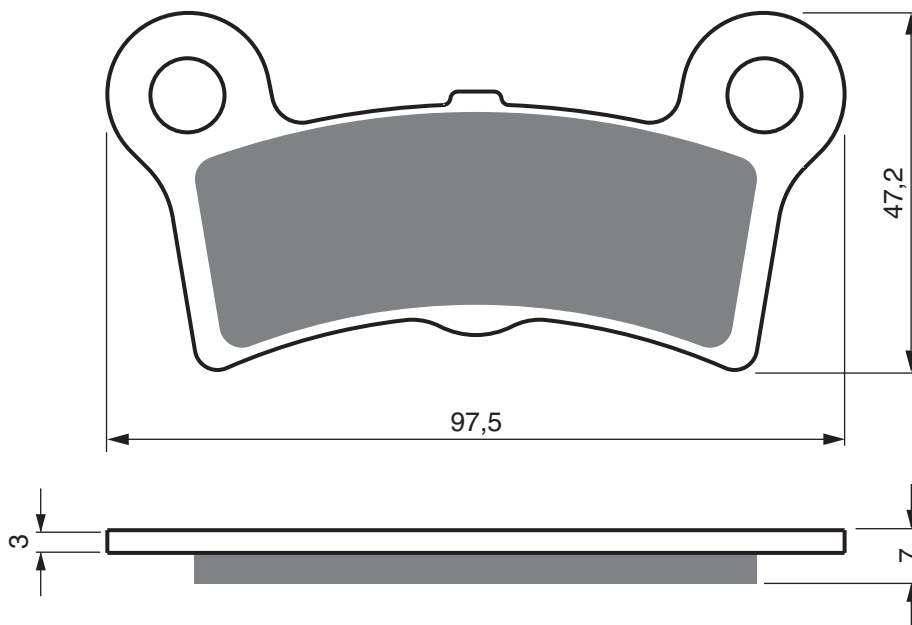

EQUIVALENTS OEM

41 300 033

PART NUMBER

354

AD

S3

**S33
RACING**

1 set = 4 pcs