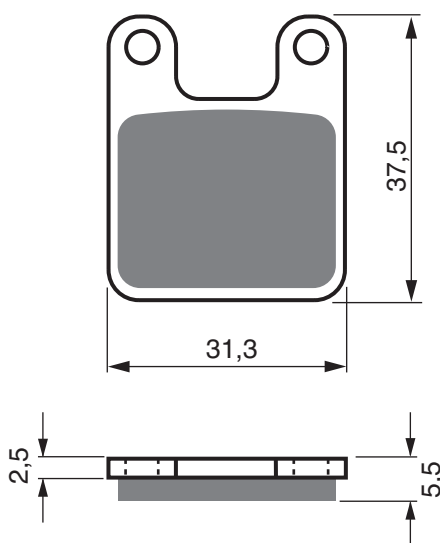

PART NUMBER

201

AD

S3

MINIMOTO			Pasini/GRC Calipers (Square 2 pin type)			FL
MINIMOTO			Pasini/GRC Calipers (Square 2 pin type)			RR
POLINI	Mini Motard	110	cc 10" wheels (2pin fixing)			FL
POLINI	Mini Motard	110	cc 10" wheels (2pin fixing)			RR
POLINI	XP4T	110	Cross 12" front/10" rear wheel			FL
POLINI	XP4T	110	Cross 12" front/10" rear wheel			RR
POLINI	XP4T	110	Cross 14" front/12" rear wheel			FL
POLINI	XP4T	110	Cross 14" front/12" rear wheel			RR

EQUIVALENTS OEM

144 750 008

Disc Brake Pads