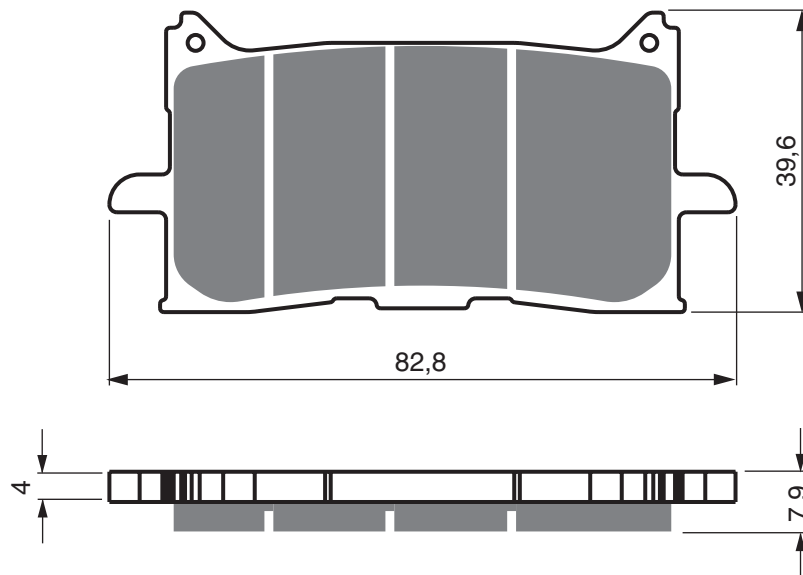

PART NUMBER

379

AD

K5

S3

**S33
RACING**

HONDA	CB	125	R	2018	2019	FL
HONDA	CB	300	R	2018	2019	FL
HONDA	ADV	750	H (ADV X DCT)	2017	2018	FL
HONDA	ADV	750	H (ADV X DCT)	2017	2018	FR
HONDA	CRF	1 000	L Africa Twin (Manual Clutch/ DCT/ABS)	2016	2017	FL
HONDA	CRF	1 000	L Africa Twin (Manual Clutch/ DCT/ABS)	2016	2017	FR

EQUIVALENTS OEM

06455-MJP-652