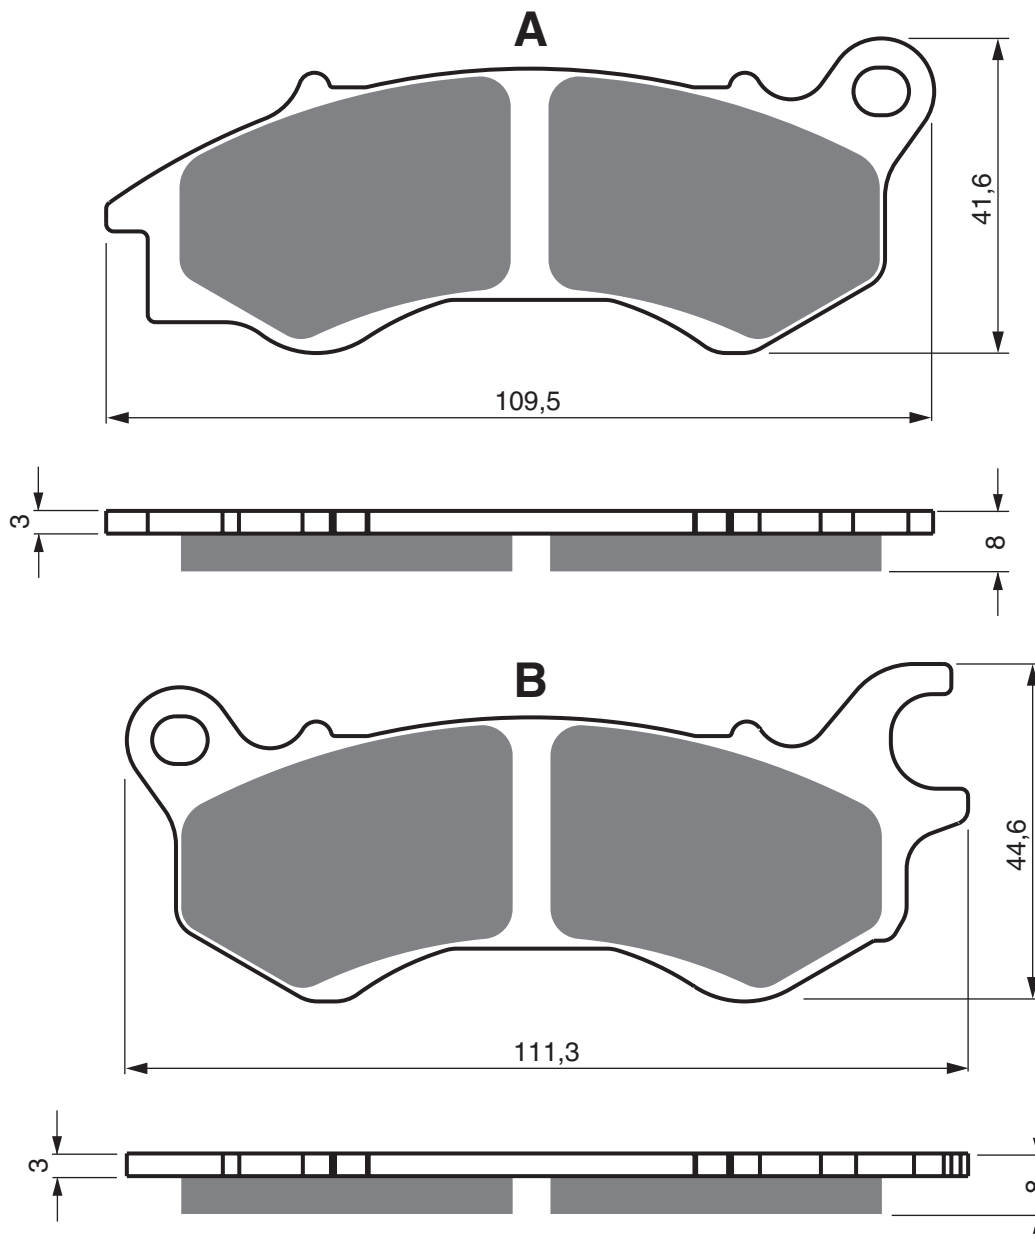

AD

DAYTONA	DY	125	RS EURO 4	2017	2017	FL
DAYTONA	DY	125	RS EURO 4	2017	2017	RR
HERALD		125	BRAT	2019		FL
HERALD		125	BRAT	2019		RR
HERALD		250	BRAT	2019		FL
HERALD		250	BRAT	2019		RR

Disc Brake Pads

PART NUMBER