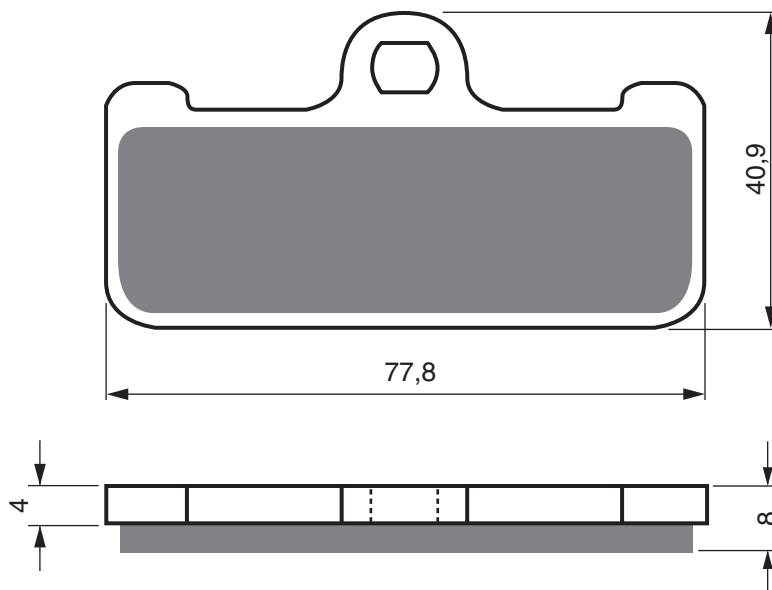

PART NUMBER

116

S3

**S33
RACING**

GP6

GP5

GP7

BREMBO RACING CALIPERS		X1017.40/41 - 4 Piston / 40mm Axial Monobloc			FL
BREMBO RACING CALIPERS		XA3.B8.30/31 - 4 Piston P32/36 Radial Mount Caliper @ 108mm Spacing (Titanium Pistons)			FL
BREMBO RACING CALIPERS		XA3.B8.60/61 - 4 Piston P32/36 Radial Mount Caliper @ 108mm Spacing (Aluminium Pistons)			FL
BREMBO RACING CALIPERS		XA7G2.10/11 P4 32/36 Radial Monobloc 100mm Spacing			FL
BREMBO RACING CALIPERS		XA7G2.40/41 - 4 Piston 100mm CNC Monobloc Race Caliper			FL

EQUIVALENTS OEM

107 A486 03

107 684830

M028Z04