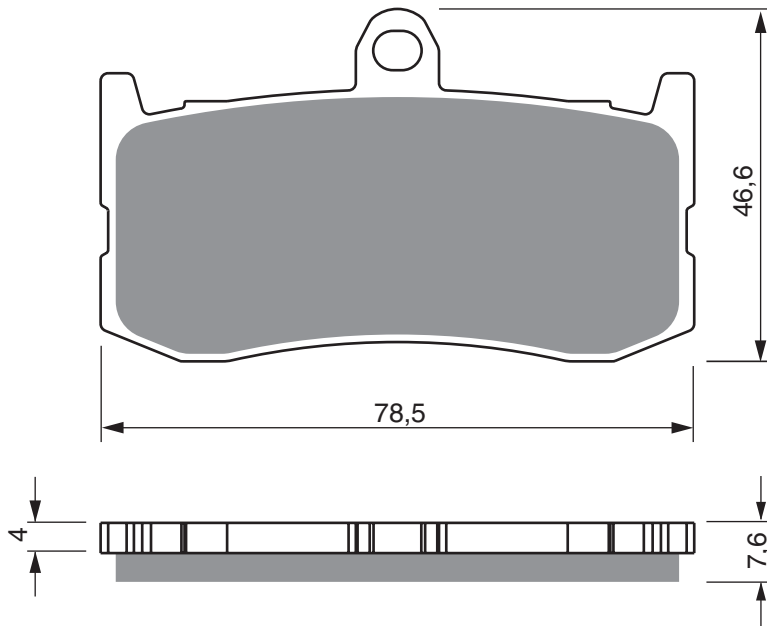

PART NUMBER

296

AD

S3

S33
RACING

GP5

GP6

GP7

TRIUMPH		675	Daytona Triple (Rad.cal.)	2013	2017	FL
TRIUMPH		675	Daytona Triple (Rad.cal.)	2013	2017	FR
TRIUMPH	Daytona	675		2009	2012	FL
TRIUMPH	Daytona	675		2009	2012	FR
TRIUMPH	RX	675	Street Triple	2015	2016	FL
TRIUMPH	RX	675	Street Triple	2015	2016	FR

EQUIVALENTS OEM

T2021221

107 A486 55