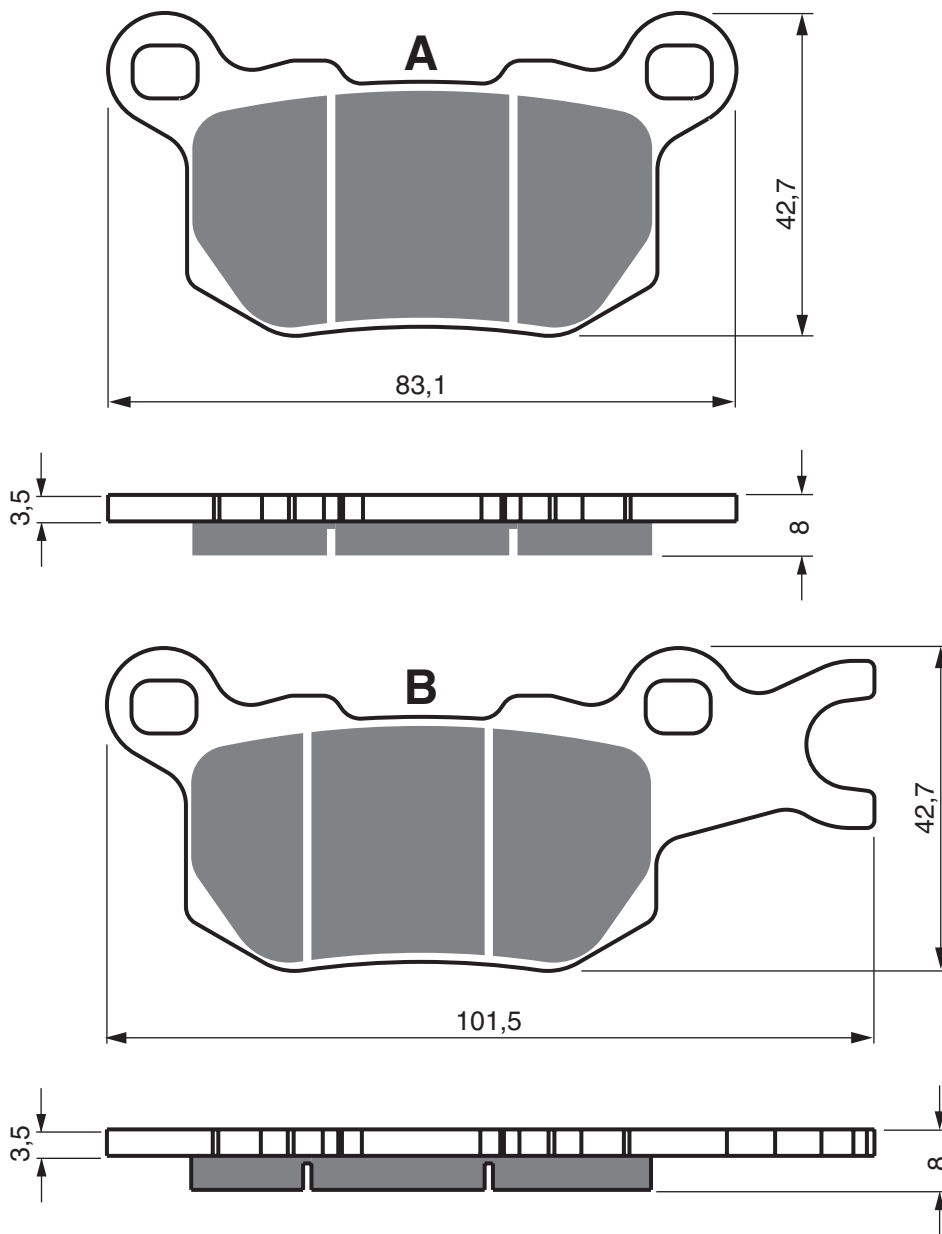

PART NUMBER

377

AD

K1

K5

S3

S33
RACING

CAN-AM		799	Defender	2016	2016	RL
CAN-AM		799	Defender DPS	2016	2016	RL
CAN-AM		799	Defender XT	2016	2016	RL
CAN-AM		799	Defender XT Cab	2016	2016	RL
CAN-AM		976	Defender	2016	2016	RL
CAN-AM		976	Defender DPS	2016	2016	RL
CAN-AM		976	Defender XT	2016	2016	RL
CAN-AM		976	Defender XT Cab	2016	2016	RL

EQUIVALENTS OEM

715 900 381

Disc Brake Pads