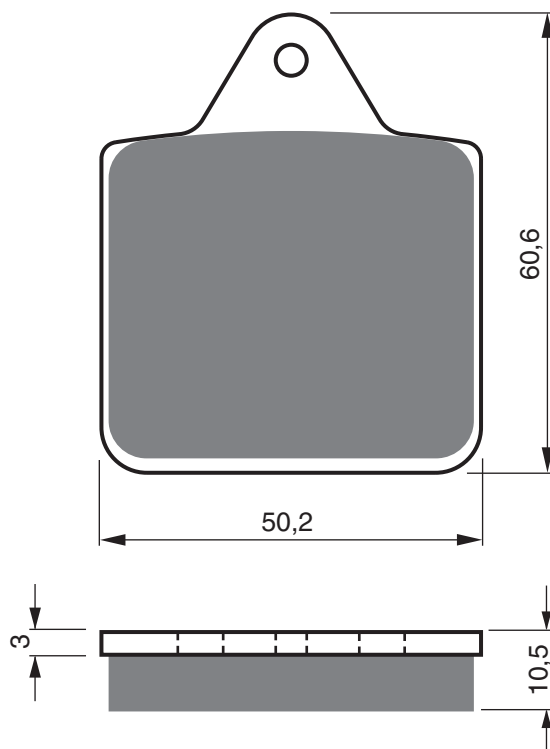

EQUIVALENTS OEM

8000 82748

PART NUMBER

236

AD

K1

K5

S3