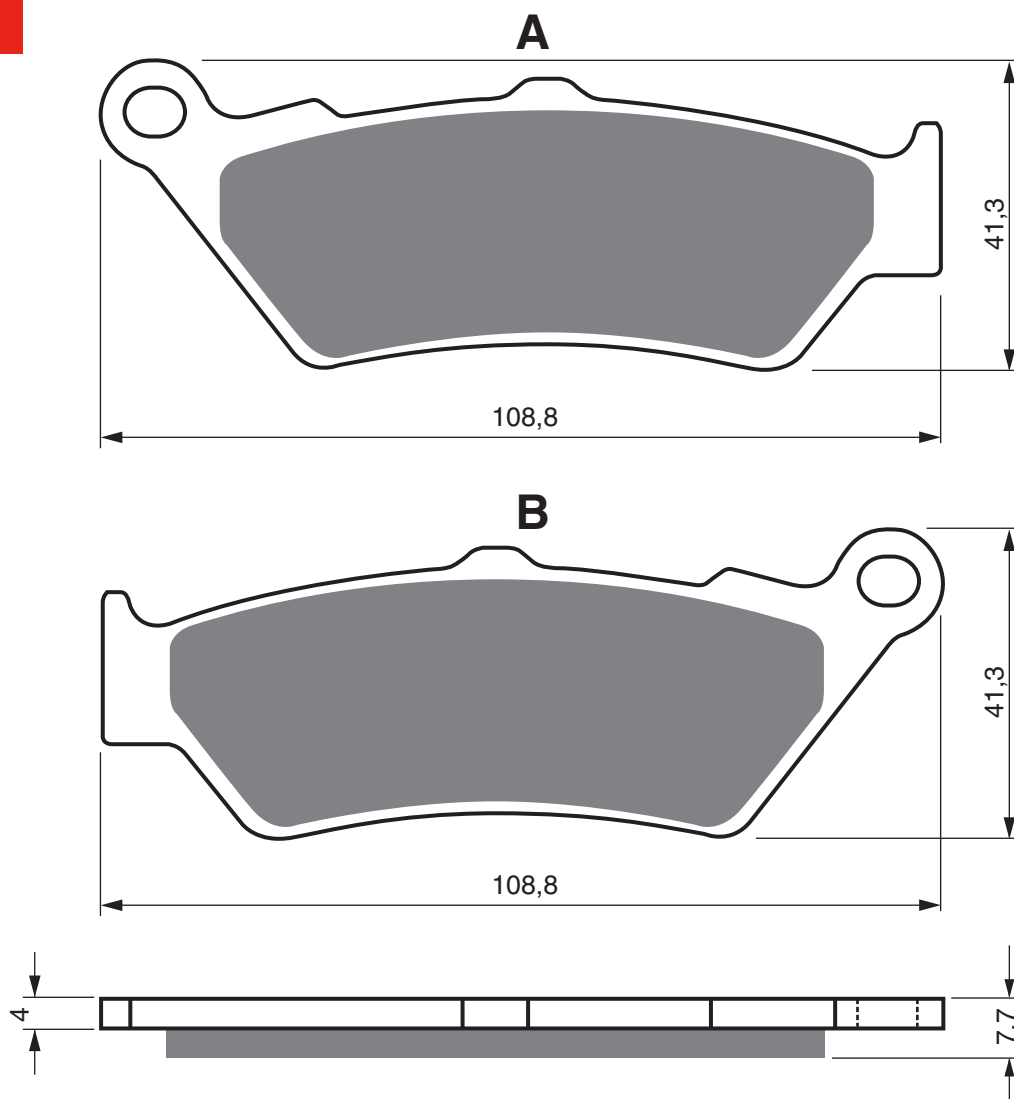

PART NUMBER

106

AD

S3

S33
RACING

GP5

GP6

GP7

APRILIA		650	Moto	1995	1996	FL
APRILIA		650	Moto 6.5	1995	2001	FL
APRILIA		650	Pegaso	1995	2000	FL
APRILIA		650	Pegaso Trial	2006	2008	FL
APRILIA	ETV	1 000	Caponord (ABS - Bush fixing)	2004	2007	FL
APRILIA	ETV	1 000	Caponord (Nor ABS - Bolt Fixing)	2001	2003	FL
APRILIA	ETV	1 000	Caponord Rally Raid (Non ABS - Bush Fixing)	2003	2003	FL
BIMOTA	DBX	1 100	(MX)	2012	2014	FL
BIMOTA	DBX	1 100	(MX)	2012	2014	FR
BMW	C1	125		1999	2003	FL
BMW	C1	200		2001	2003	FL
BMW	F	650	CS Scarver (K14/0174/0184 - Belt Drive / 17" Cast Wheels)	2000	2003	FR
BMW	F	650	CS Scarver (K14/0177/0187 - Belt Drive / 17" Cast Wheels)	2004	2007	FL
BMW	F	650	GS (30 Years GS) (Twin Cylinder 798cc/Cast wheel)	2011	2011	FL
BMW	F	650	GS (K72/0218/0228) (798cc Twin Cylinder/Cast Wheels)	2007	2012	FL
BMW	F	650	GS Dakar (R13/0173/0183) (21" Front Wheel)	1999	2003	FL
BMW	F	650	ST (E169/0163/168) Strada (18" Front Wheel / Low Screen)	1997	2000	FL
BMW	G	650	XChallenge	2007	2009	FL

BMW	G	650	XCountry	2007	2009	FL
BMW	F	700	GS	2013	2018	FL
BMW	F	700	GS	2013	2018	FR
BMW	F	800	GS	2008	2018	FL
BMW	F	800	GS	2008	2018	FR
BMW	F	800	GS (30 Years GS)	2011	2011	FL
BMW	F	800	GS (30 Years GS)	2011	2011	FR
BMW	F	800	GS Adventure	2012	2018	FL
BMW	F	800	GS Adventure	2012	2018	FR
BMW	F	800	GS Triple Black	2012	2012	FL
BMW	F	800	GS Triple Black	2012	2012	FR
BMW	F	800	GS Trophy	2012	2012	FL
BMW	F	800	GS Trophy	2012	2012	FR
BMW	HP2	1 200	Enduro	2005	2008	FL
BMW	R	1 200	GS (K50) (Liquid Cooled/radial mount caliper)	2013	2018	RR
BMW	R	1 200	GS Adventure (inc TE/XE models/K51/LC)	2014	2018	RR
BMW	R	1 200	R (Disc has fixed bobbins)	2015	2018	RR
BMW	R	1 200	R Sport (Disc has fixed bobbins)	2015	2018	RR
BMW	R	1 200	RS (Disc has fixed bobbins)	2015	2018	RR
BMW	R	1 200	RS Sport (Disc has fixed bobbins)	2015	2018	RR
BMW	R	1 200	RT (K52 Radial F-Caliper / LC)	2014	2018	RR
BMW	R	1 250	GS Exclusive TE (Disc has fixed bobbins)	2019	2019	RR

Disc Brake Pads