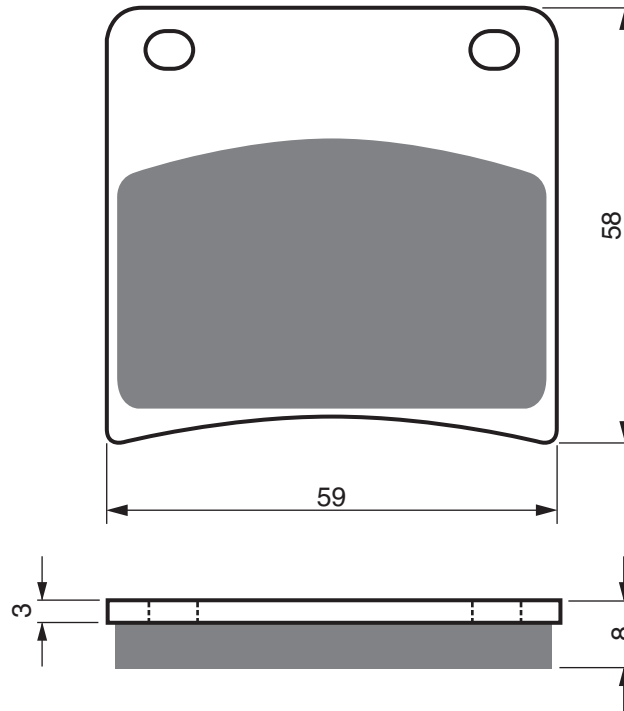

PART NUMBER

027

AD

S3

GP5

SUZUKI	GW	250	L3 Inazuma	2013	2013	FL
SUZUKI	GSX	400	F FJ/FK/FAK/FL (GK74A)	1988	1990	FL
SUZUKI	GSX	400	F FJ/FK/FAK/FL (GK74A)	1988	1990	FR
SUZUKI	GSX	600	FJ/FK/FL/FM/FN/FP/FR/FS/FT/FV	1988	1997	FL
SUZUKI	GSX	600	FJ/FK/FL/FM/FN/FP/FR/FS/FT/FV	1988	1997	FR
SUZUKI	GSX	750	FK/FL/FM/FN/FP/FR/FS/FT/FV	1989	1997	FL
SUZUKI	GSX	750	FK/FL/FM/FN/FP/FR/FS/FT/FV	1989	1997	FR
SUZUKI	VX	800	L/M/N/P/R/T	1990	1996	RL

SUZUKI	GSX	1 100	FJ/FK/FL/FM/FN/FP/FR	1988	1994	FL
SUZUKI	GSX	1 100	FJ/FK/FL/FM/FN/FP/FR	1988	1994	FR
SUZUKI	GSX	1 100	GM, GN, GP (GV74A/E725)	1991	1994	RL
SUZUKI	GV	1 400	GDG/GCG/GDH/GDJ „Cavalcade“	1986	1988	FL
SUZUKI	GV	1 400	GDG/GCG/GDH/GDJ „Cavalcade“	1986	1988	FR

EQUIVALENTS OEM

59100 19820	59100 24810	59130 19C00	59130 20C00	59130 24A10	59130 26D00	59130 45C10
59130 48B00	69100 34860	69100 45890	69130 34C00	69130 45C00	69130 26D00	69100 26810
69130 45C10						

Disc Brake Pads