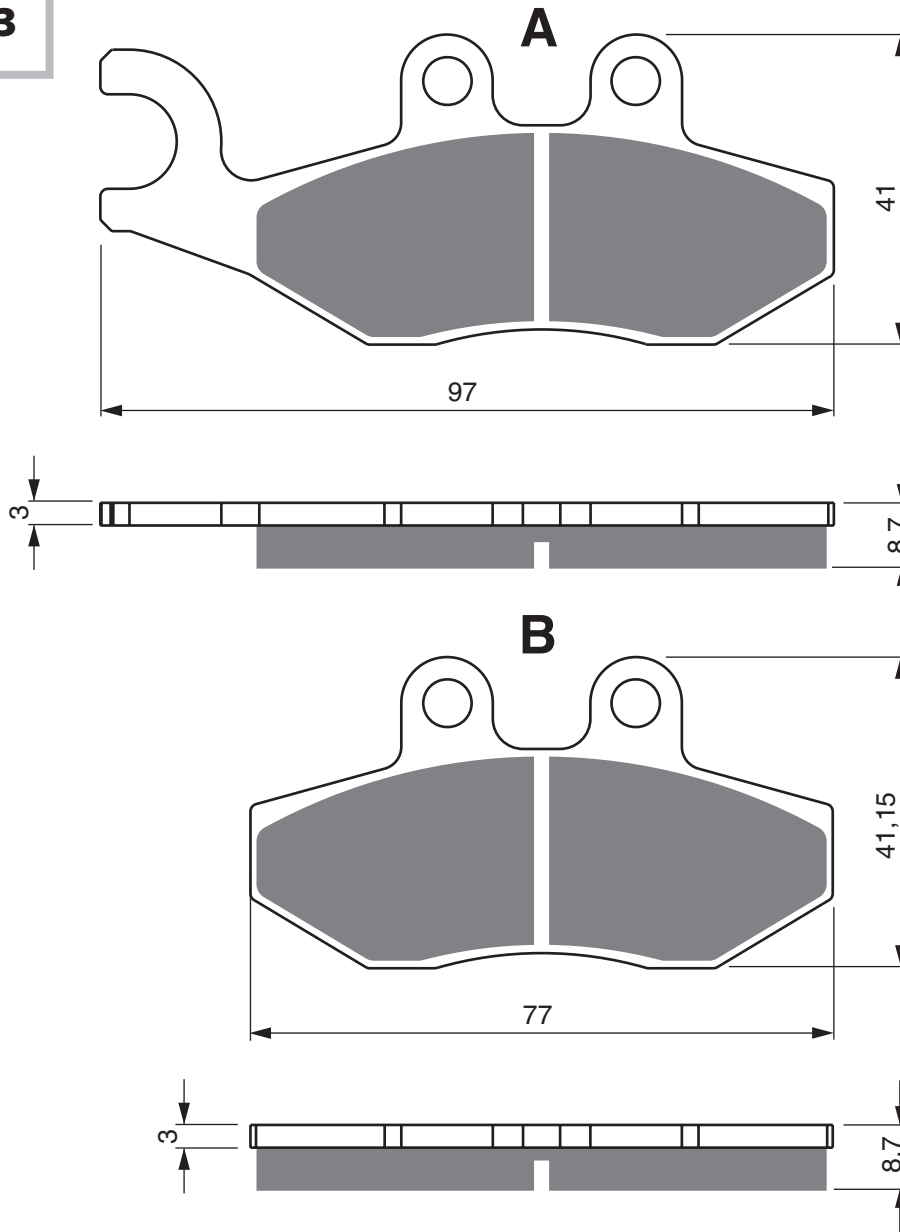

PART NUMBER

293

AD

S3

APRILIA		50	Sportcity One (2T)	2008	2011	FL
APRILIA		50	Sportcity One (4T)	2008	2010	FL
APRILIA	SR	50	Motard (2T/4T/4V)	2012	2015	FL
APRILIA		125	Sportcity One	2008	2011	FL
APRILIA	SR	125	Max (4T)	2011	2015	FL
APRILIA	SR	125	Max (4T)	2011	2015	RR
APRILIA	SR	125	Motard (4T)	2012	2015	FL
APRILIA	SR	300	Max (4T)	2011	2015	FL
APRILIA	SR	300	Max (4T)	2011	2015	RL
APRILIA	SRV	850		2012	2014	RR
DERBI		50	Boulevard (2T)	2009	2012	FL
DERBI		50	Boulevard (4T)	2009	2009	FL
DERBI		50	Vibrant Sport (2T)	2012	2012	FL
DERBI		125	Boulevard (4T)	2008	2012	FL
DERBI		125	Vibrant Sport (4T)	2012	2012	FL
GILERA	DNA	50	(Heng Tong Caliper)	2001	2005	FL
GILERA	Runner	50	PJ/SP	2006	2014	FL
GILERA		125	Nexus	2007	2012	FL
GILERA		125	Nexus	2007	2012	RR
GILERA	DNA	125	/ 180 (Heng Tong Caliper) FX/ FXR 125/180 Runner	2001	2003	FL
GILERA	FX	125	/FXR Runner (Rear drum brake model/Heng Tong front caliper)	1997	2002	FL
GILERA	FX	125	/FXR Runner SP (Heng Tong caliper)	1999	2002	FL

GILERA	FX	125	Runner 125/180 FX/FXR/SP (2T)	1999	2002	FL
GILERA	VX	125	/180 VXR (4T)	2001	2004	FL
GILERA	VX	125	Runner / ST (4T)	2005	2014	FL
GILERA	FX	180	/FXR Runner (Rear drum brake model/Heng Tong front caliper)	1997	2002	FL
GILERA	FX	180	/FXR Runner SP (Heng Tong caliper)	1999	2002	FL
GILERA	FXR	180	Runner SP	2001	2002	FL
GILERA	VX	200	Runner / ST (4T)	2005	2011	FL
GILERA	VXR	200	Runner (4T)	2002	2004	FL
GILERA		250	Nexus ie	2007	2008	FL
GILERA		250	Nexus ie	2007	2008	RR
GILERA		300	Nexus i	2008	2012	FL
GILERA		300	Nexus i	2008	2012	RR
GILERA		500	Fuoco 500 LT (4V/4T)	2013	2015	RR
GILERA		500	Fuoco 500 RC/ie	2007	2013	RR
GILERA	GP	800	(Chain Drive)	2008	2014	RL
KEEWAY	K2	125	/150/250	2007	2007	FL
KEEWAY	K2	125	/150/250	2007	2007	RR
PEUGEOT	Citystar	125	Active	2013	2013	FL
PEUGEOT	Citystar	125	i	2011	2014	FL
PIAGGIO VESPA	GTS		4V ABS/Super Sport/Touring	2018	2019	FL
PIAGGIO VESPA		50	Fly (2T)	2005	2018	FL
PIAGGIO VESPA		50	Fly (4T)	2005	2018	FL

Disc Brake Pads