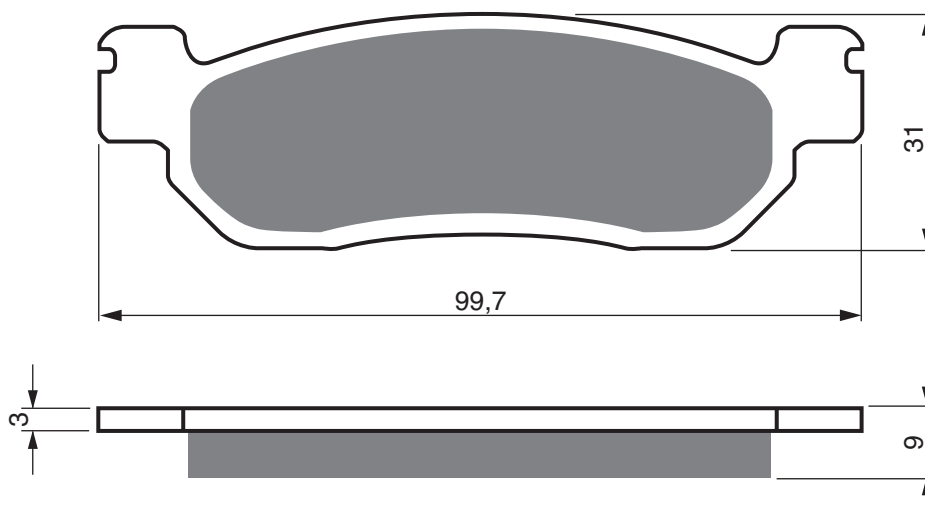

PART NUMBER

146

AD

S3

**S33
RACING**

ITALJET		125	/150 Jupiter	2002	2002	RR
LINHAI	Monarch	125	/150 T	2006	2007	RR
LINHAI	Main Street	300	(Scooter)	2007	2008	RR
MBK	YP	250	Skyliner (250 + ABS)	1998	2002	RR
YAMAHA	RZ	50	(5FC1/2)	2002	2002	FL
YAMAHA	T	105	E (5ER1/2) Crypton R	1999	1999	FL
YAMAHA	T	105	SE Crypton (5EA3)	2002	2002	FL
YAMAHA	V	110	ZE/ZK/ZHE/ZHK/FIZR/FIZR Sport	1996	1996	FL
YAMAHA	AT	115	Neo (Brasil) (2B81/2/3))	2005	2007	FL
YAMAHA	AT	115	Neo CVT/Brasil (15S1)	2008	2008	FL
YAMAHA	TW	125	(5EK/5RS)	1999	2004	FL
YAMAHA	XP	125	RA X-Max - Iron Max (ABS)	2016	2016	RR
YAMAHA	YP	125	R (X-Max - ABS) (39D2)	2011	2017	RR
YAMAHA	YP	125	X-Max Business (ABS)	2011	2011	RR
YAMAHA	TW	200	(2JL/4CS1-6/5LB1/2)	1991	2002	FL
YAMAHA	ST	225	Bronco (5BT)	1997	1997	FL
YAMAHA	TW	225	E (5VC1/2)	2002	2003	FL
YAMAHA	XT	225	WE (4JG5/6) Serrow	1997	1998	FL

YAMAHA	VP	250	W X-City	2007	2016	RR
YAMAHA	XG	250	Tricker (5XT1)	2004	2006	FL
YAMAHA	XP	250	R X-MAC (ICO) (Brembo Front Caliper / Non ABS)	2005	209	RR
YAMAHA	XT	250	X	2006	2006	FL
YAMAHA	XT	250	X Serrow (3CS1/52)	2005	2008	FL
YAMAHA	YP	250	D Majesty DX	1998	1999	RL
YAMAHA	YP	250	DX/A Majesty	1998	2003	RL
YAMAHA	YP	250	R (X-Max)	2005	2009	RR
YAMAHA	YP	250	R X-Max (37P1) (Nissin Caliper)	2010	2013	RR
YAMAHA	YP	250	R X-Max (ABS)	2011	2016	RR
YAMAHA	YP	250	R X-Max Sport	2011	2012	RR
YAMAHA	XP	400	RA X-Max - Iron Max (ABS)	2016	2016	RR
YAMAHA	YP	400	R X-Max (Non ABS)	2013	2016	RR
YAMAHA	YP	400	RA X-Max (ABS)	2013	2018	RR

EQUIVALENTS OEM

4730480	4JG W0045 00	4US W0045 00	3C5 W0045 00	3C5 25805 00	3 YR W0045 00	37P W0046 00
5CG W0046 00	5CG W0046 20	5EK W0045 10	5EB W0046 00	5GM W0046 00	5PW W0046 50	5LB W0045 00
5XT W0045 00	1SD F591100					

Disc Brake Pads