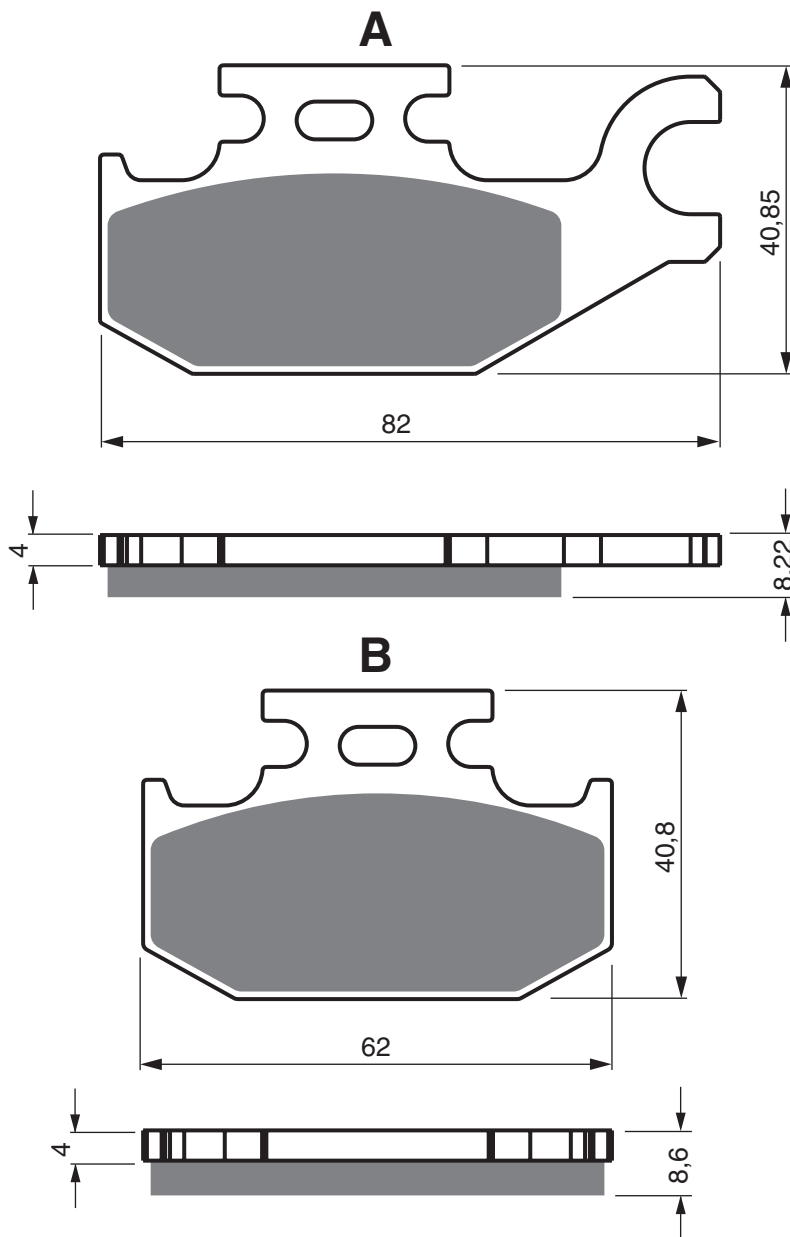

PART NUMBER

373

AD

K1

K5

S3

S33
RACING

BENELLI		250	Caffe Nero	2008	2014	RR
SUZUKI	UH	125	AL4/AL5/AL6/AL7/AL8 Burgman (ABS)	2014	2018	RR
SUZUKI	UH	125	K7/K8/K9/L0/L1/L3/L4/L5/L6 Burgman	2007	2016	RR
SUZUKI	UH	200	AL4/AL5/AL6/AL7/AL8/AL9 Burgman (ABS)	2014	2019	RR
SUZUKI	UH	200	K7/K8/K9/L0/L1/L3/L4/L5/L6 Burgman	2007	2016	RR
SUZUKI	LT-A	400	FK8/FK9/FL0/FL1 King Quad Auto 4WD	2008	2012	FL