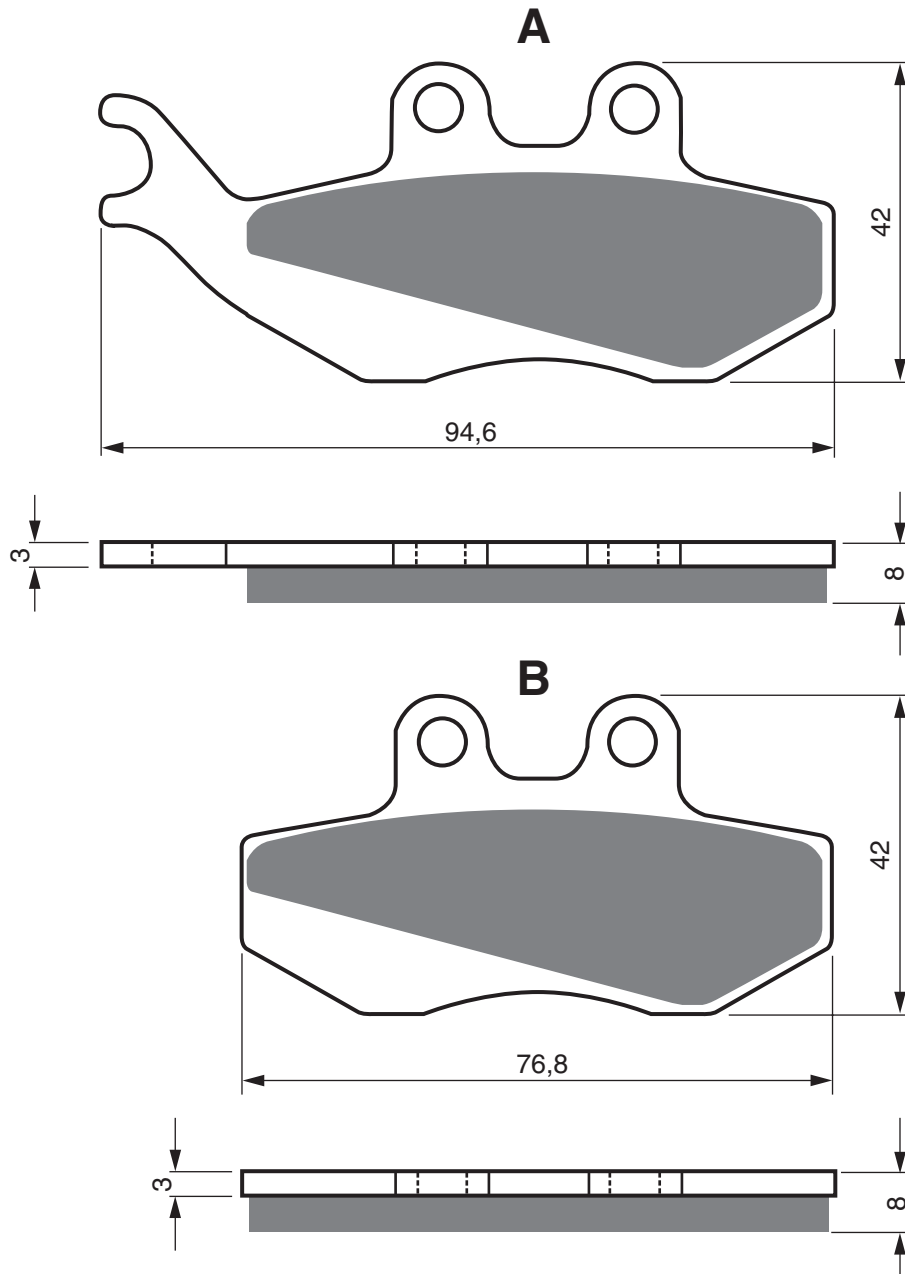

PART NUMBER

122

AD

K5

S3

AJP	PR3	125	Enduro	2008	2012	FL
AJP	PR3	125	Enduro Pro	2010	2012	FL
AJP	PR3	125	Supermoto	2008	2012	FL
AJP	PR3	125	Trial	2011	2012	FL
AJP	PR4	125	Enduro	2010	2012	FL
AJP	PR4	125	Enduro Pro	2010	2012	FL
AJP	PR4	125	Supermoto	2010	2012	FL
AJP	PR4	125	Supermoto Pro	2010	2011	FL
AJP	PR3	200	Enduro	2012	2014	FL
AJP	PR3	200	Enduro / Enduro Pro	2008	2011	FL
AJP	PR3	200	Enduro Pro	2012	2014	FL
AJP	PR3	200	M/X Pro	2010	2011	FL
AJP	PR3	200	M/X Pro	2012	2014	FL
AJP	PR3	200	MX	2010	2011	FL
AJP	PR3	200	Supermoto	2008	2011	FL
AJP	PR3	200	Supermoto	2012	2014	FL
AJP	PR3	200	Supermoto Pro	2010	2011	FL
AJP	PR4	200	Enduro	2010	2011	FL

AJP	PR4	200	Enduro	2012	2014	FL
AJP	PR4	200	Enduro Pro	2010	2011	FL
AJP	PR4	200	Enduro Pro	2012	2014	FL
AJP	PR4	200	Extreme	2012	2014	FL
AJP	PR4	200	SM Pro	2010	2011	FL
AJP	PR4	200	Supermoto	2010	2011	FL
AJP	PR4	200	Supermoto	2012	2014	FL
ALFER	VR	125	Raider	2012	2013	FL
ALFER	VX	125	Explorer	2012	2013	FL
ALFER	VX	200	Explorer	2012	2013	FL
ALFER	EVX	400	Electric	2012	2013	FL
APRILIA	MX	50		2003	2005	FL
APRILIA	Pegaso	50		1992	1994	FL
APRILIA	RS	50		1999	2005	FL
APRILIA	RX	50		2006	2014	FL
APRILIA	RX	50	C/CD	1993	2004	FL
APRILIA	RX	50	Racing	2004	2006	FL
APRILIA	SX	50		2006	2010	FL