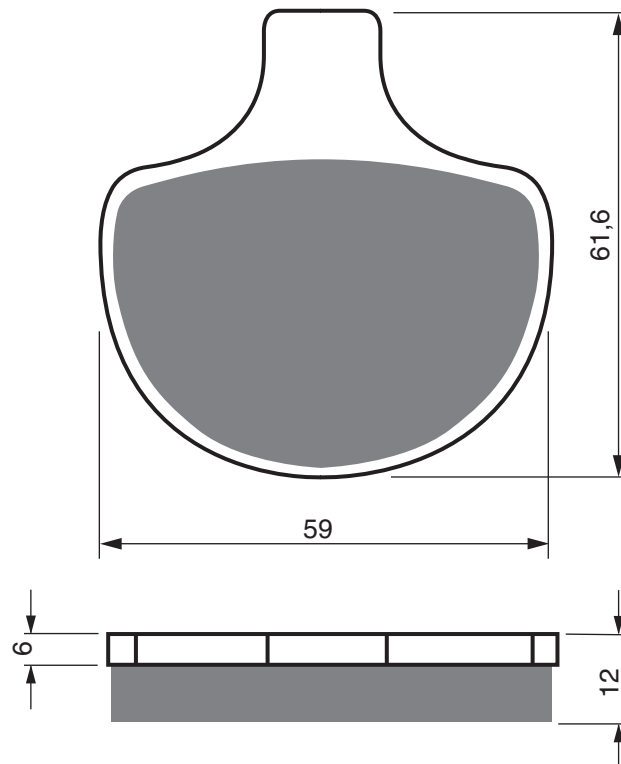

S3

**S33
RACING**

AD

PART NUMBER
057

1 Plain Pad
1 Threaded Pad

HARLEY DAVIDSON	FLT		Series (FLT/C559/1)	1988	1999	FL
HARLEY DAVIDSON	FLT		Series (FLT/C559/1)	1988	1999	FR
HARLEY DAVIDSON	FLT/H		Series	1986	1987	FL
HARLEY DAVIDSON	FLT/H		Series	1986	1987	FR
HARLEY DAVIDSON	XLH	883	Sportster (XL2/C560/1)	1985	1986	FL
HARLEY DAVIDSON	XLH	883	Sportster (XL2/C560/1)	1987	1989	FL
HARLEY DAVIDSON	XLH	883	Sportster (XL2/C560/1)	1990	1999	FL
HARLEY DAVIDSON	XLH	1 100		1986	1986	FL
HARLEY DAVIDSON	XLH	1 100	(XL2/C560/1)	1987	1988	FL
HARLEY DAVIDSON	XLH	1 100	Sportster (XL2/C560/1)	1985	1986	FL
HARLEY DAVIDSON	XLH	1 200	Sportster (XL2/C560/1)	1990	1999	FL
HARLEY DAVIDSON	FLHT	1 340	Electra Glide (FLT/C559/1)	1985	1986	FL
HARLEY DAVIDSON	FLHT	1 340	Electra Glide (FLT/C559/1)	1985	1986	FR
HARLEY DAVIDSON	FLHT	1 340	Electra Glide Classic (FLT/C559/1)	1987	1990	FL
HARLEY DAVIDSON	FLHT	1 340	Electra Glide Classic (FLT/C559/1)	1987	1990	FR
HARLEY DAVIDSON	FLHTC	1 340	Electra Glide Classic	1985	1986	FL
HARLEY DAVIDSON	FLHTC	1 340	Electra Glide Classic	1985	1986	FR
HARLEY DAVIDSON	FLHTC	1 340	Electra Glide Classic (FLT/C559/1)	1990	1999	FL
HARLEY DAVIDSON	FLHTC	1 340	Electra Glide Classic (FLT/C559/1)	1990	1999	FR
HARLEY DAVIDSON	FLHTC	1 340	Ultra Classic (FLT/C559/1)	1990	1999	FL
HARLEY DAVIDSON	FLHTC	1 340	Ultra Classic (FLT/C559/1)	1990	1999	FR
HARLEY DAVIDSON	FLST	1 340	Heritage Softail	1986	1987	FL
HARLEY DAVIDSON	FLST	1 340	Heritage Softail	1988	1999	FL
HARLEY DAVIDSON	FLSTC	1 340	Heritage Softail Cl.	1990	1999	FL
HARLEY DAVIDSON	FLSTF	1 340	Fat Boy	1990	1999	FL
HARLEY DAVIDSON	FLSTN	1 340	Heritage Softail Nost.	1993	1999	FL
HARLEY DAVIDSON	FLSTN	1 340	Heritage Softail Nost.	1993	1999	FR
HARLEY DAVIDSON	FLT	1 340	(FLT/C559/0)	1984	1985	FL
HARLEY DAVIDSON	FLTC	1 340	Tour Glide Classic	1985	1986	FL
HARLEY DAVIDSON	FXDL	1 340	Dyna Low Rider	1993	1999	FL
HARLEY DAVIDSON	FXDL	1 340	Dyna Low Rider	1993	1999	FR
HARLEY DAVIDSON	FXDW	1 340	Dyna Wide Glide	1993	1993	FL
HARLEY DAVIDSON	FXDW	1 340	Dyna Wide Glide	1993	1993	FR
HARLEY DAVIDSON	FXDWG	1 340	Dyna Wide Glide	1993	1999	FL
HARLEY DAVIDSON	FXE	1 340	(FX/C15/0)	1985	1986	FL