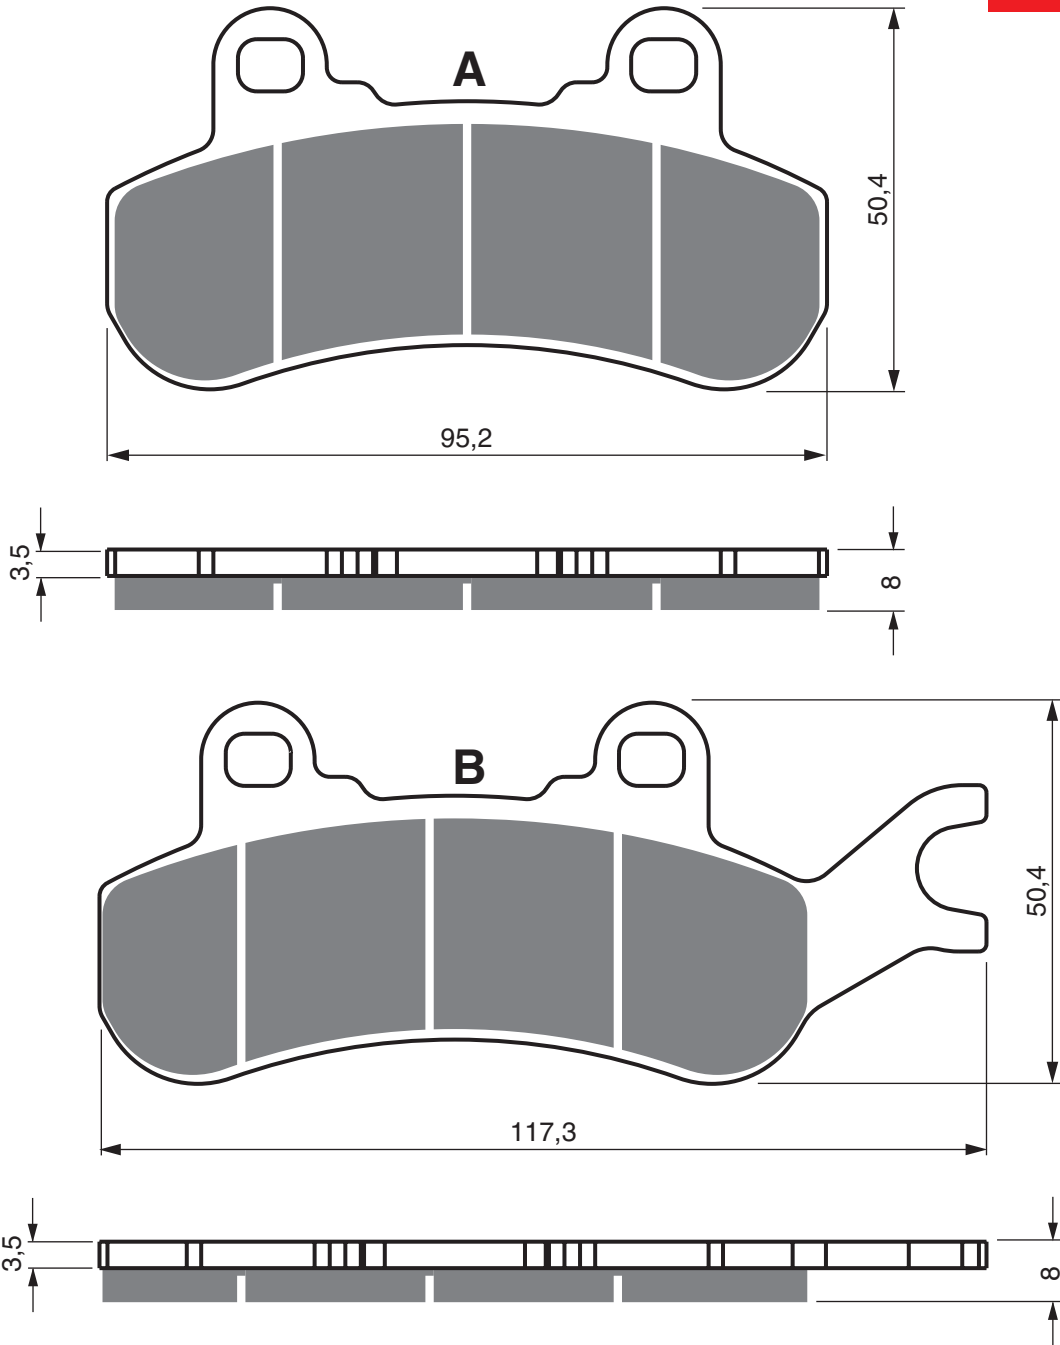

PART NUMBER

378

AD	K1	K5	S3	S33 RACING

CAN-AM	Ryker	600		2018	2019	FL
CAN-AM	Ryker	600		2018	2019	RL
CAN-AM		799	Defender	2016	2016	FL
CAN-AM		799	Defender DPS	2016	2016	FL
CAN-AM		799	Defender XT	2016	2016	FL
CAN-AM		799	Defender XT Cab	2016	2016	FL
CAN-AM	Ryker	900	900cc	2018	2019	FL
CAN-AM	Ryker	900	900cc	2018	2019	RL
CAN-AM		976	Defender	2016	2016	FL
CAN-AM		976	Defender DPS	2016	2016	FL
CAN-AM		976	Defender XT	2016	2016	FL

CAN-AM		976	Defender XT Cab	2016	2016	FL
CAN-AM	Maverick	1 000	X3	2017	2017	FL
CAN-AM	Maverick	1 000	X3	2017	2017	RL
CAN-AM	Maverick	1 000	X3 Turbo	2018	2018	FL
CAN-AM	Maverick	1 000	X3 Turbo	2018	2018	RL
CAN-AM	Maverick	1 000	X3 Max Turbo	2017	2018	FL
CAN-AM	Maverick	1 000	X3 Max Turbo	2017	2018	RL
CAN-AM	Maverick	1 000	X3 Max Turbo R	2018	2018	FL
CAN-AM	Maverick	1 000	X3 Max Turbo R	2018	2018	RL
CAN-AM	Maverick	1 000	X3 Turbo R	2018	2018	FL
CAN-AM	Maverick	1 000	X3 Turbo R	2018	2018	RL

EQUIVALENTS OEM

715 900 379

Disc Brake Pads