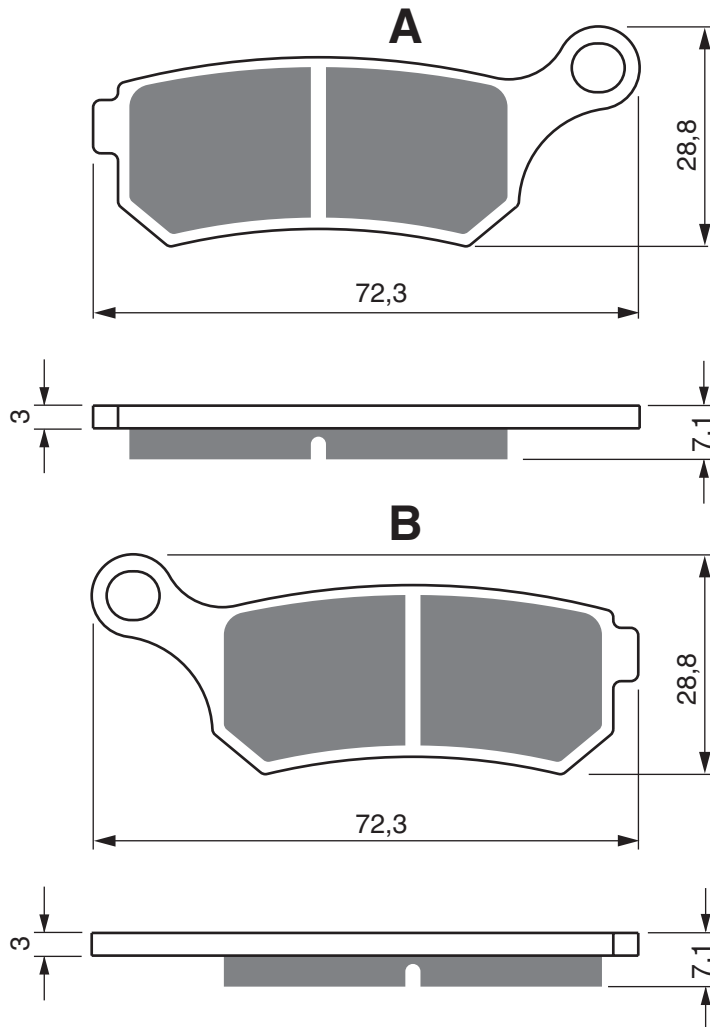

EQUIVALENTS OEM

34 11 7 728 945

Disc Brake Pads

PART NUMBER

319

AD

K5

S3