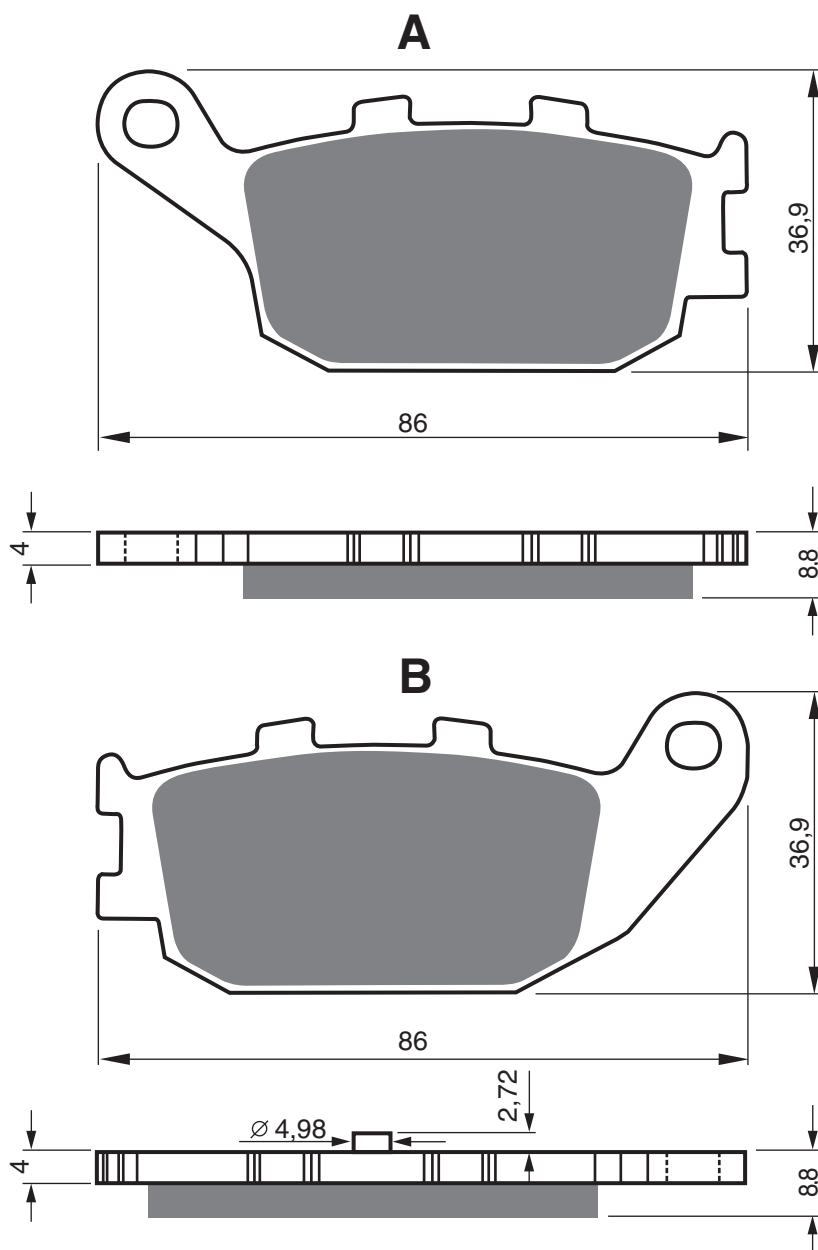

PART NUMBER

155

AD

S3

HONDA	NSS	250	Y/AY/1/A1/A3/3 Forza/Forza-S/ Forza-T/Forza-ST/Jazz/Reflex (MF04/MF06)	2000	2004	RL

EQUIVALENTS OEM

06435 KPB 016