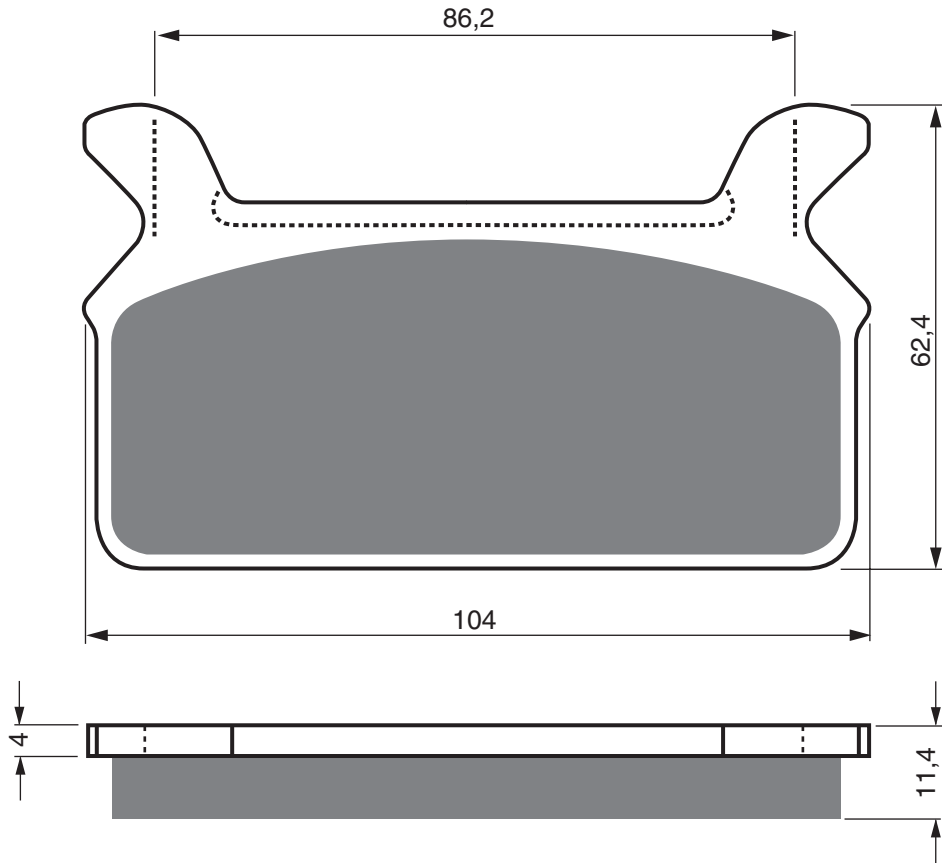

EQUIVALENTS OEM

43395 80

44099 77

PART NUMBER

063

AD

S3

**Abutment Shims
(2 per set)**