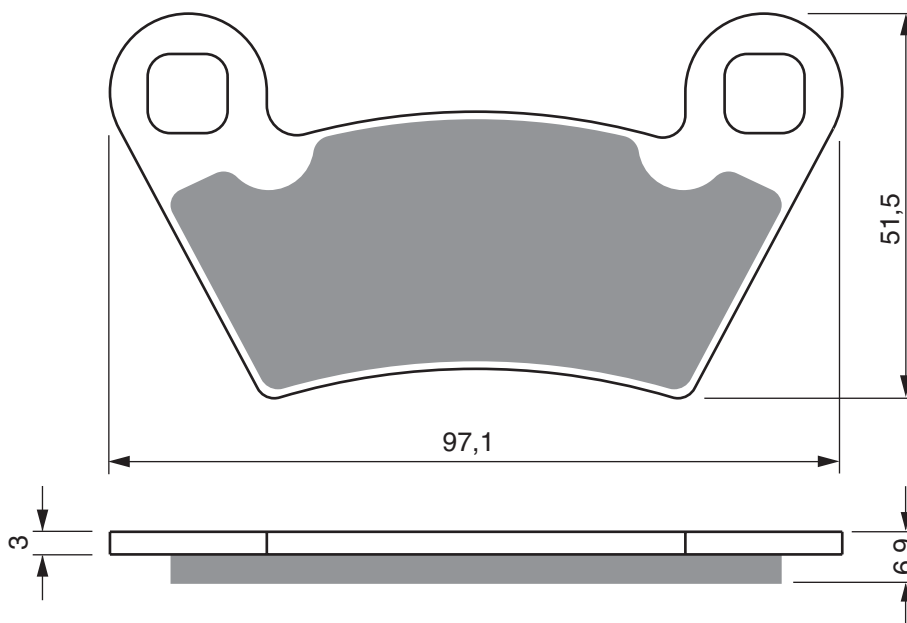

PART NUMBER

312

AD

K1

K5

S3

S33
RACING

POLARIS			PPS/Series 11 2x4/4x4			FL
POLARIS			PPS/Series 11 2x4/4x4			FR
POLARIS			PPS/Series 11 2x4/4x4			RR
POLARIS			PPS/Series 11 6x6			FL
POLARIS			PPS/Series 11 6x6			FR
POLARIS			PPS/Series 11 6x6			RR
POLARIS			PPS/UTV/Series 10 2x4			FL
POLARIS			PPS/UTV/Series 10 2x4			FR
POLARIS			PPS/UTV/Series 10 2x4			RR
POLARIS			PPS/UTV/Series 10 4x6			FL
POLARIS			PPS/UTV/Series 10 4x6			FR
POLARIS			PPS/UTV/Series 10 4x6			RR
POLARIS			Ranger 2x4/4x4	2002	2005	FL
POLARIS			Ranger 2x4/4x4	2002	2005	FR
POLARIS			Ranger 2x4/4x4	2002	2005	RR
POLARIS			Ranger 6x6	2004	2005	FL
POLARIS			Ranger 6x6	2004	2005	FR
POLARIS			Ranger Series 10 „500 6x6“			FL
POLARIS			Ranger Series 10 „500 6x6“			FR
POLARIS			Ranger Series 10 „500 6x6“			RL
POLARIS			Ranger Series 10 „500 6x6“			RR
POLARIS			Ranger Series 11			FL
POLARIS			Ranger Series 11			FR
POLARIS			Ranger Series 11			RL
POLARIS			Ranger Series 11			RR
POLARIS			Ranger TM	2004	2005	FL

POLARIS			Ranger TM	2004	2005	FR
POLARIS			Ranger TM	2004	2005	RL
POLARIS			Ranger TM	2004	2005	RR
POLARIS			Ranger TM	2006	2006	FL
POLARIS			Ranger TM	2006	2006	FR
POLARIS			Ranger TM	2006	2006	RL
POLARIS			Ranger TM	2006	2006	RR
POLARIS			Ranger XP	2005	2005	FL
POLARIS			Ranger XP	2005	2005	FR
POLARIS			Ranger XP	2005	2005	RL
POLARIS			Ranger XP	2005	2005	RR
POLARIS	EV		Ranger (Electric)	2010	2014	RR
POLARIS	UTV		2x4 (Utility task vehicle series 10)	2003	2003	FL
POLARIS	UTV		2x4 (Utility task vehicle series 10)	2003	2003	FR
POLARIS	UTV		2x4 (Utility task vehicle series 10)	2003	2003	RR
POLARIS		325	Ranger ETX	2015	2016	FL
POLARIS		325	Ranger ETX	2015	2016	FR
POLARIS		325	Ranger ETX	2015	2016	RR
POLARIS		325	Sportsman Ace	2014	2014	RR
POLARIS		325	Sportsman Ace EFI	2015	2015	RR
POLARIS		325	Sportsman Ace Euro	2014	2015	RR
POLARIS		325	Sportsman Ace HD	2015	2015	RR
POLARIS		400	Ranger	2010	2014	RL

Disc Brake Pads