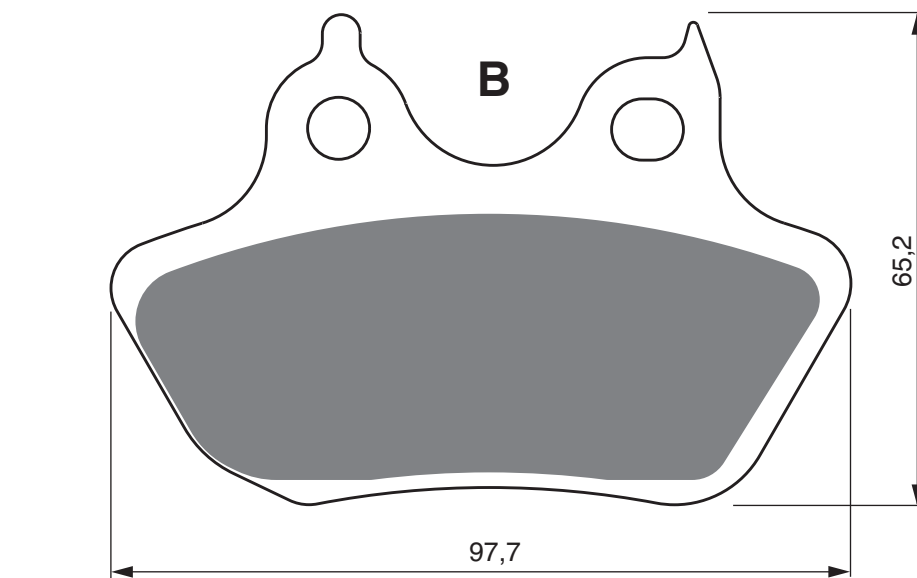

PART NUMBER

244

AD

S3

**S33
RACING**

HARLEY DAVIDSON	FLSTSC/FLSTSCi		Springer Softail Classic	2006	2007	RR
HARLEY DAVIDSON	FXST/FXSTi		Softail Standard	2006	2007	RR
HARLEY DAVIDSON	FXSTB/FXSTBi		Night Train Softail	2006	2007	RR
HARLEY DAVIDSON	FLSTF	1 584	Fat Boy	2007	2007	RR

EQUIVALENTS OEM

46721-06