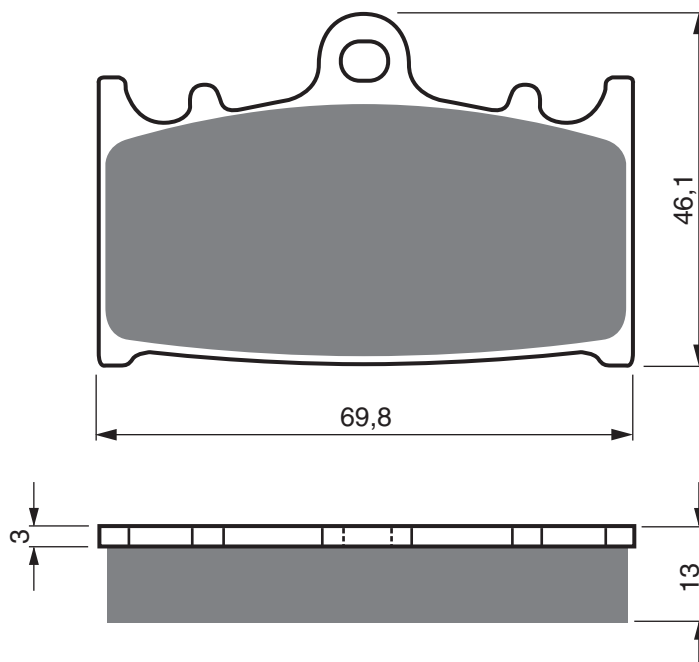

PART NUMBER

206

AD

S3

**S33
RACING**

SUZUKI	VL	1 500	K2/K3	2002	2003	RR
SUZUKI	VL	1 500	K5/K6/K7/K8 (C Intruder)	2005	2008	RR

EQUIVALENTS OEM

6 910 010 820