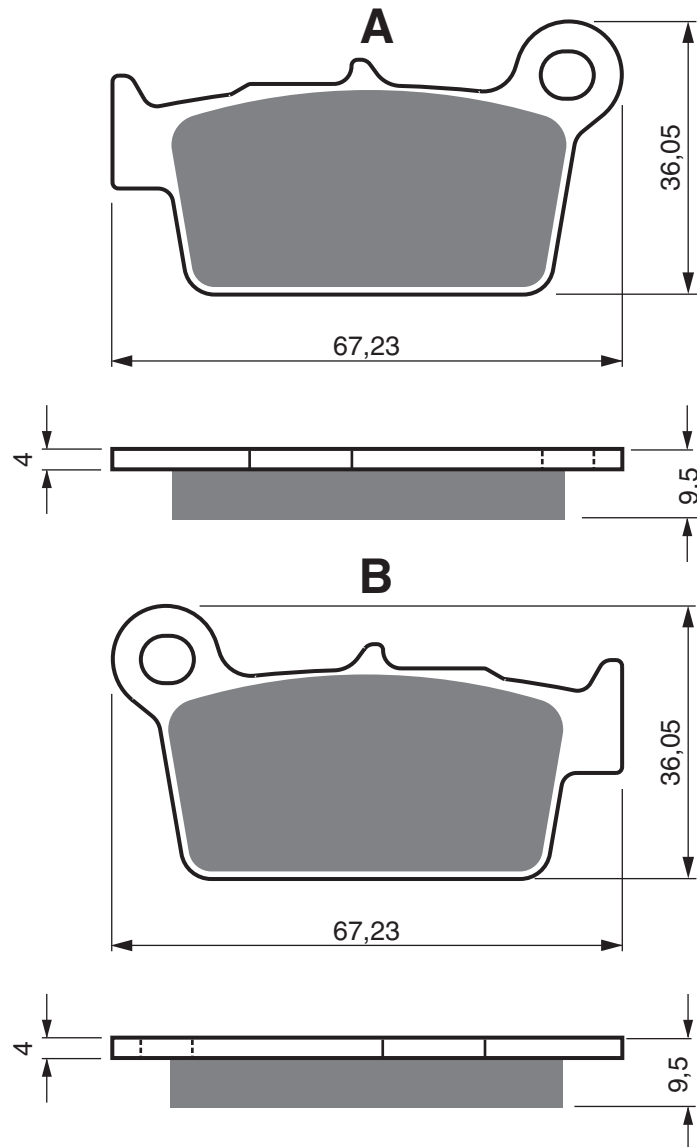

PART NUMBER

187

AD

K1

K5

K5-LX

S3

**S33
RACING**

APRILIA	MXV	450		2009	2013	RR
APRILIA	RXV	450	Enduro	2006	2013	RR
APRILIA	SXV	450	Supermotard	2006	2013	RR
APRILIA	RXV	550	Enduro	2006	2013	RR
APRILIA	SXV	550	Supermotard	2006	2013	RR
BETA			Minitrial E	2014	2014	FL
BETA			Minitrial E	2014	2014	RR
FANTIC	Caballero	50	Regolarita Competizione	2006	2009	RR
FANTIC	Caballero	50	Regolarita Competizione Mini	2008	2009	RR
FANTIC	Caballero	50	Supersei Competizione	2007	2008	RR
FANTIC	Caballero	125	Regolarita Competizione	2007	2009	RR
GAS GAS	EC	125		2010	2015	RR
GAS GAS	MX	125	/250	2009	2011	RR
GAS GAS	EC	200	(2T)	2010	2015	RR
GAS GAS	EC	200	(Euro 4)	2018	2019	RR
GAS GAS	EC	250	(2T)	2010	2011	RR
GAS GAS	EC	250	(2T)	2012	2015	RR
GAS GAS	EC	250	(Euro 4)	2018	2019	RR
GAS GAS	EC	250	F (All Models /4T)	2012	2015	RR
GAS GAS	XC	250	(Euro 4)	2017	2019	RR
GAS GAS	EC	300		2010	2015	RR

GAS GAS	EC	300	(Euro 4)	2018	2019	RR
GAS GAS	EC	300	F (4T)	2013	2015	RR
GAS GAS	EC	300	F (All Models /4T)	2013	2015	RR
GAS GAS	XC	300	(Euro 4)	2018	2019	RR
GAS GAS	EC	450	F (All Models /4T)	2013	2015	RR
GAS GAS	EC	450	Raid	2014	2014	RR
KAWASAKI	KX	250	F (KX 250 W9F/XAFB/YBF/YCF/ZDF/ZEF/ZFF/ZGF) (4T)	2009	2016	RR
KAWASAKI	KX	250	F (KX 250N1/N2)	2004	2006	RR
KAWASAKI	KX	250	F (T6F/T7F/T8F)	2006	2008	RR
KAWASAKI	KX	250	F (Z2F/ZGF/AHF/AJF/AKF)	2015	2018	RR
KAWASAKI	KLX	450	R (A8F/A9F/AAF/ABF/ACF/ADF/AEF/AFF/AGF/AHF/AJF)	2008	2018	RR
KAWASAKI	KX	450	F (JKF)	2018	2019	RR
KAWASAKI	KX-F	450	(D6F/D7F/D8F/E9F/EAF/EBF/FCF/FDF/FEF/FFF/HGF/HHF/HJF)	2006	2019	RR
SHERCO	Enduro		2.5i F (4T) (inc SE models)	2008	2011	RR
SHERCO	Enduro		4.5i	2004	2010	RR
SHERCO	Enduro		5.1 iF	2007	2011	RR
SHERCO	SM		2.5i Supermotard	2008	2008	RR
SHERCO	SM		5.1 iF Supermotard	2007	2007	RR