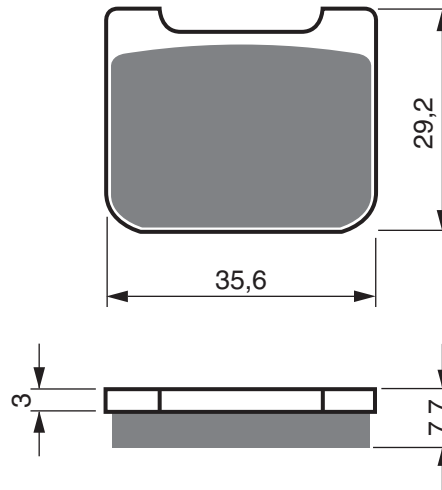

PART NUMBER

175

K5

S33
RACING

GP5

GP6

GP7

BREMBO RACING CALIPERS		P2 24 (X206001) Rear caliper			RR