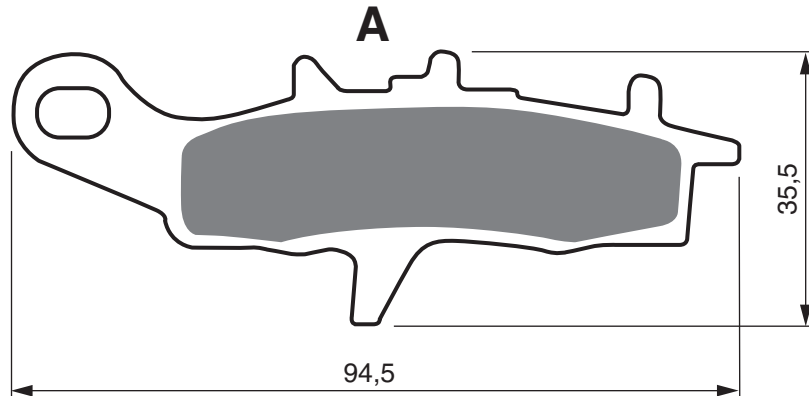

Disc Brake Pads

PART NUMBER

108

AD

K5

K5-LX

S3

**S33
RACING**