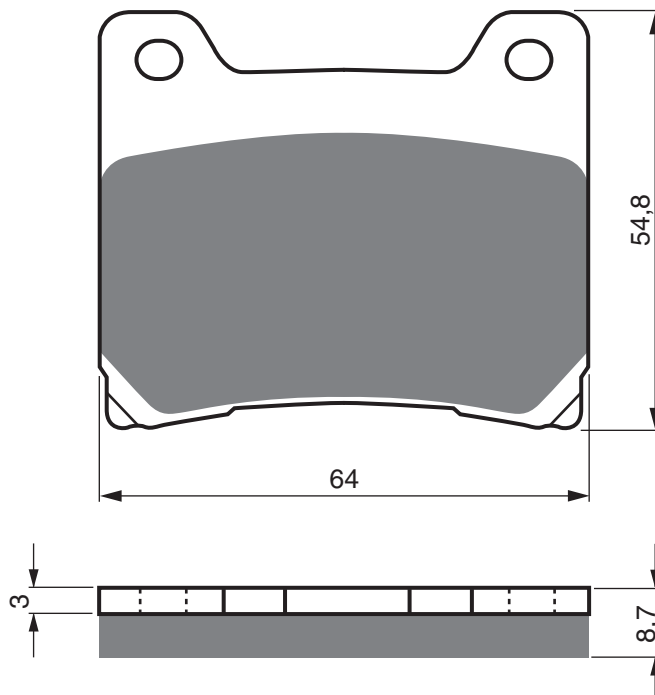

PART NUMBER

015

AD

S3

S33
RACING

NORTON			Commander (Rotary)	1990	1990	FL
NORTON			Commander (Rotary)	1990	1990	RR
YAMAHA	TZR	125		1989	1992	FL
YAMAHA	RD	350	YPVS	1983	1984	RR
YAMAHA	FZ	400	N (IFK 146X 133M)	1985	1985	FL
YAMAHA	FZ	400	N (IFK 146X 133M)	1985	1985	FR
YAMAHA	FZR	400	Genesis (1WG)	1986	1986	FL
YAMAHA	FZR	400	Genesis (1WG)	1986	1986	FR
YAMAHA	XJR	400		1995	1995	RR
YAMAHA	RD	500	LC (1GE/D769)	1985	1987	FL
YAMAHA	RD	500	LC (1GE/D769)	1985	1987	FR
YAMAHA	RD	500	LC (47X/D467)	1984	1987	FL
YAMAHA	RD	500	LC (47X/D467)	1984	1987	FR
YAMAHA	RZV	500	R (SIX)	1985	1985	FL
YAMAHA	RZV	500	R (SIX)	1985	1985	FR
YAMAHA	FZ	600		1987	1988	FL
YAMAHA	FZ	600		1987	1988	FR
YAMAHA	FZR	600		1989	1989	FL
YAMAHA	FZR	600		1989	1989	FR
YAMAHA	FZR	600		1989	1989	RL
YAMAHA	FZR	600		1990	1993	RL
YAMAHA	FZR	600	R	1994	1995	RL
YAMAHA	XJ	600		1984	1991	FL
YAMAHA	XJ	600		1984	1991	FR
YAMAHA	XJ	600		1984	1991	RR
YAMAHA	YX	600	S/SC/T/TC/UC/U/W/WC/A/AC, Radian"	1986	1990	FL
YAMAHA	YX	600	S/SC/T/TC/UC/U/W/WC/A/AC, Radian"	1986	1990	FR
YAMAHA	YZF	600	R Thundercat	1996	2003	RL
YAMAHA	FZX	700	S/SC/T/TC Fazer	1986	1987	FL
YAMAHA	FZX	700	S/SC/T/TC Fazer	1986	1987	RL
YAMAHA	FZ	750		1985	1988	FL
YAMAHA	FZ	750		1985	1988	FR
YAMAHA	FZ	750		1985	1988	RL
YAMAHA	FZ	750		1989	1991	RR
YAMAHA	FZR	750	Genesis	1987	1987	RL

YAMAHA	FZR	750	R,,OWOI"	1989	1990	RR
YAMAHA	FZX	750		1987	1987	FL
YAMAHA	FZX	750		1987	1987	FR
YAMAHA	FZX	750		1987	1987	RR
YAMAHA	XV	750	Virago	1992	1993	FL
YAMAHA	XV	750	Virago	1992	1993	FR
YAMAHA	YZF	750	R/SP	1993	1997	RR
YAMAHA	TDM	850		1991	1995	RL
YAMAHA	TDM	850		1996	2001	RL
YAMAHA	XJ	900	/900 F	1983	1992	FL
YAMAHA	XJ	900	/900 F	1983	1992	FR
YAMAHA	XJ	900	/900 F	1983	1992	RL
YAMAHA	XJ	900	S Diversion	1995	2003	RL
YAMAHA	FZR	1 000	EX UP (6 piston caliper)	1994	1995	RL
YAMAHA	FZR	1 000	EX UP (Std Forks)	1989	1990	RL
YAMAHA	FZR	1 000	EX UP (USD Forks)	1991	1993	RR
YAMAHA	FZR	1 000	Genesis	1987	1988	RR
YAMAHA	GTS	1 000		1993	1999	RR
YAMAHA	XV	1 000	L, C	1984	1984	FL
YAMAHA	XV	1 000	L, C	1984	1984	FR
YAMAHA	XV	1 000	L, C	1984	1984	RL
YAMAHA	XV	1 000	Virago (2AE/E163)	1986	1988	FL
YAMAHA	XV	1 000	Virago (2AE/E163)	1986	1988	FR
YAMAHA	YZF	1 000	R,,Thunderace"	1996	2002	RL
YAMAHA	BT	1 100	P/R/S/T/V Bulldog	2002	2006	RR
YAMAHA	FJ	1 100		1984	1985	FL
YAMAHA	FJ	1 100		1984	1985	FR
YAMAHA	FJ	1 100		1984	1985	RL
YAMAHA	XV	1 100	Virago	1989	1993	FL
YAMAHA	XV	1 100	Virago	1989	1993	FR
YAMAHA	XVS	1 100	A,,Dragstar Classic"	2000	2007	RL
YAMAHA	XVS	1 100	Dragstar	1999	2004	RR
YAMAHA	FJ	1 200	(3CV/3XW Type)	1988	1995	RL
YAMAHA	FJ	1 200	(ITX Type)	1986	1987	FL
YAMAHA	FJ	1 200	(ITX Type)	1986	1987	FR

Disc Brake Pads