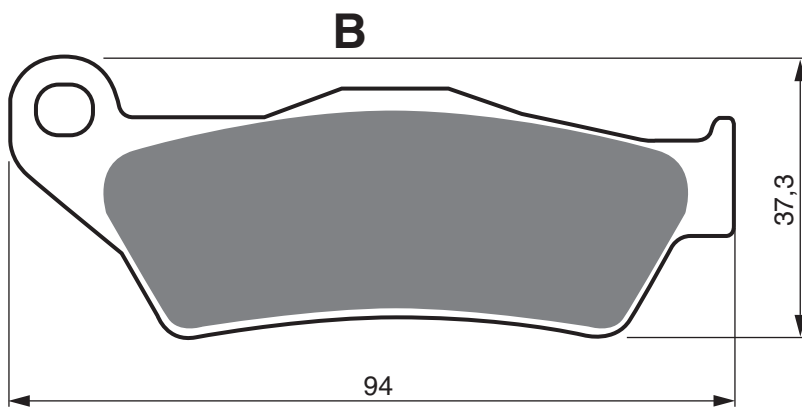

PART NUMBER

031

AD

K1

K5

K5-LX

S3

**S33
RACING**

ALFER	VR	250		1998	2013	FL
ALTA MOTORS (ELECTRIC)			Redshift MX	2016	2018	FL
APRILIA	MX	125		2004	2006	FL
APRILIA	RX	125		1997	2000	FL
APRILIA	RX	125		2008	2012	FL
APRILIA	RX	125	(AJP rear caliper)	2008	2012	FL
APRILIA	SX	125		2008	2013	FL
APRILIA	SRV	850		2012	2014	FL
APRILIA	SRV	850		2012	2014	FR
APRILIA	RST	1 000	Futura	2001	2004	RR
BAJAJ	Discover	125	S (Disc Brake)	2014	2016	FL
BAJAJ	Discover	125	ST	2013	2015	FL
BAJAJ	XDC	125	(Drum Brake)			FL
BAJAJ	Pulsar	135	LS	2012	2016	FL
BAJAJ	Discover	150	F (Disc Brake)	2014	2016	FL
BAJAJ	Discover	150	M	2014	2016	FL
BAJAJ	Discover	150	S (Disc Brake)	2014	2016	FL
BAJAJ	Pulsar	150		2007	2016	FL
BAJAJ	Pulsar	180	(UG4)	2012	2016	FL
BAJAJ	Pulsar	200	NS	2014	2016	FL
BENELLI	BX	250	Motard	2012	2013	FL
BENELLI	BX	250	Motard	2016	2018	FL
BENELLI	BX	450	Cross	2007	2012	FL
BENELLI	BX	505	Enduro	2008	2012	FL
BMW	GX	450	X	2008	2011	FL
BMW	F	750	GS	2016	2019	FL
BMW	F	850	GS	2016	2019	FL
BMW	F	850	GS Adventure	2016	2019	FL
BREMBO RACING CALIPERS			122A99021 P2.24 Off Road Caliper			FL

BREMBO RACING CALIPERS			XQ 21361 02/28 Off Road Caliper			FL
CAGIVA	E	750	Elefant	1993	1995	RR
CAGIVA	E	900	C Elefant (282 Front Discs / USD Forks / Brembo Front/Rear Calipers)	1993	1997	FL
CAGIVA	E	900	C Elefant (282 Front Discs / USD Forks / Brembo Front/Rear Calipers)	1993	1997	FR
CAGIVA	E	900	C Elefant (282 Front Discs / USD Forks / Brembo Front/Rear Calipers)	1993	1997	RL
CAGIVA	E	900	C ie Lucky Explorer	1995	1997	FL
CAGIVA	E	900	C ie Lucky Explorer	1995	1997	FR
CAGIVA	E	900	C ie Lucky Explorer	1995	1997	RR
CCM	R30		(Spoke & Mag Wheel)	2002	2004	FL
CCM	R35		/R35S	2006	2008	FL
CCM	R45			2007	2008	FL
CCM		400	R35/R35S	2006	2009	FL
CCM	FT 35	400	S (DRZ 400 Motor)	2007	2009	FL
CCM		404	DS	2003	2004	FL
CCM		404	DS Supermoto	2003	2004	FL
CCM		404	E	2003	2004	FL
CCM	DS	404	Supermoto	2007	2009	FL
CCM	FS	404	Trail	2007	2009	FL
CCM	CMX	450	(MX)	2008	2008	FL
CCM	DS	450	Trail	2007	2009	FL
CCM	604E	600	R30	2002	2004	FL
CCM	604E	600	Sport	1998	2003	FL
CCM	604E	600	Supermoto	1998	2003	FL
CCM	C25	600		1996	2009	FL
CCM	DS	644		2004	2004	FL
CCM	DS	644	Supermoto	2004	2004	FL
CCM	FT	650		2008	2008	FL
CCM	FT	710	S Flat Tracker	2008	2008	FL

Disc Brake Pads