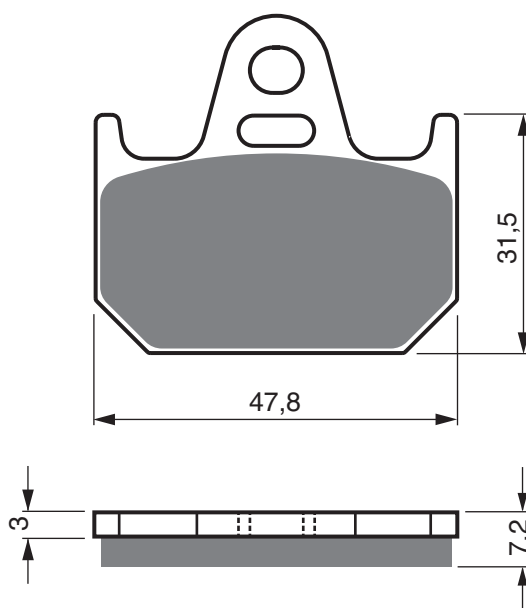

PART NUMBER

158

AD

S3

YAMAHA	TZ	125		1994	1997	RL
YAMAHA	TZ	250		1989	2002	RR
YAMAHA	TZ	250	(Radial Caliper)	2002	2010	RR

EQUIVALENTS OEM

3CL W0046 00	3LC 25811 50	3LC W0046 00	4TW W0046 00

Disc Brake Pads