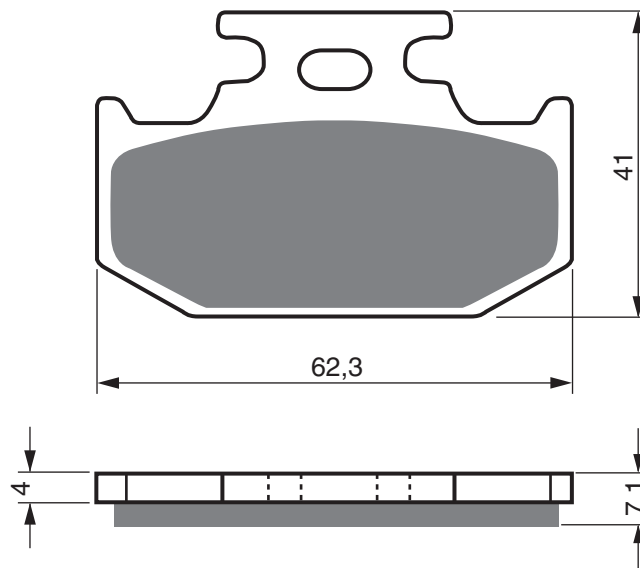

PART NUMBER

317

AD

S3

YAMAHA	YXC	700	E Viking VI EPS (YXC700PF/PXG/PXH/PXJ)	2015	2018	parking
YAMAHA	YXM	700	E Viking EPS COMO (YXM-70VPHG)	2016	2016	parking
YAMAHA	YXM	700	E Wolverine R (YXE70WPHG)	2016	2016	parking
YAMAHA	YXM	700	ES - Viking EPS SE (YXM700PSE)	2014	2016	parking
YAMAHA	YXR	700	FA/FB/FD Rhino Side x Side	2011	2013	parking
YAMAHA	YXR	700	Rhino 4x4 SE	2009	2009	parking
YAMAHA	YXZ	1 000	R EPS (Side x Side) YXZ10PXG	2016	2016	parking
YAMAHA	YXZ	1 000	R SE (Side x Side)	2016	2016	parking
YAMAHA	YXZ	1 000	R SS (Side x Side)	2017	2018	parking

EQUIVALENTS OEM

5B4 W0046 00

5B4 2586 00