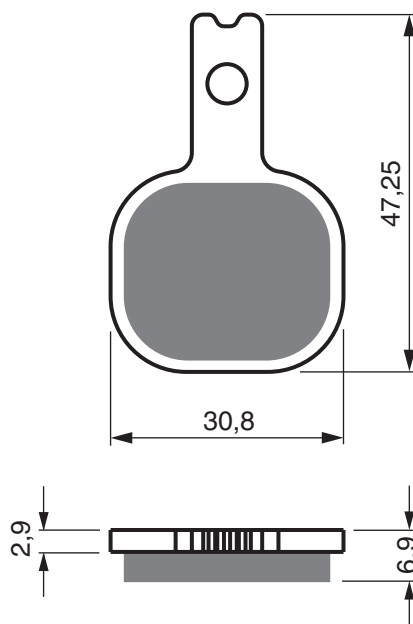

PART NUMBER

368

AD

S3

S33
RACING

GP5

GP6

GP7

GPR

ISR		22-034 (6 Piston small)		FL
ISR		22-036 (2 Piston)		FL
ISR		22-043 (4 Piston)		FL
ISR		Radial 6 Piston Monoblock		FL

EQUIVALENTS OEM

ISR29-002