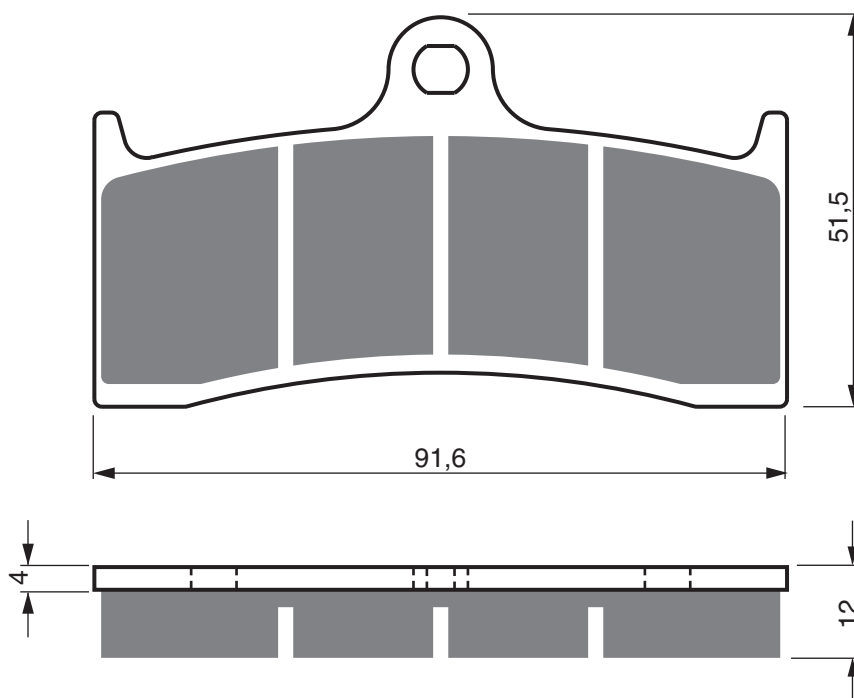

PART NUMBER

225

AD

S3

GP5

GP6

GP7

FOR BERINGER		6 Piston (Old Design / Endurance)			F

Disc Brake Pads