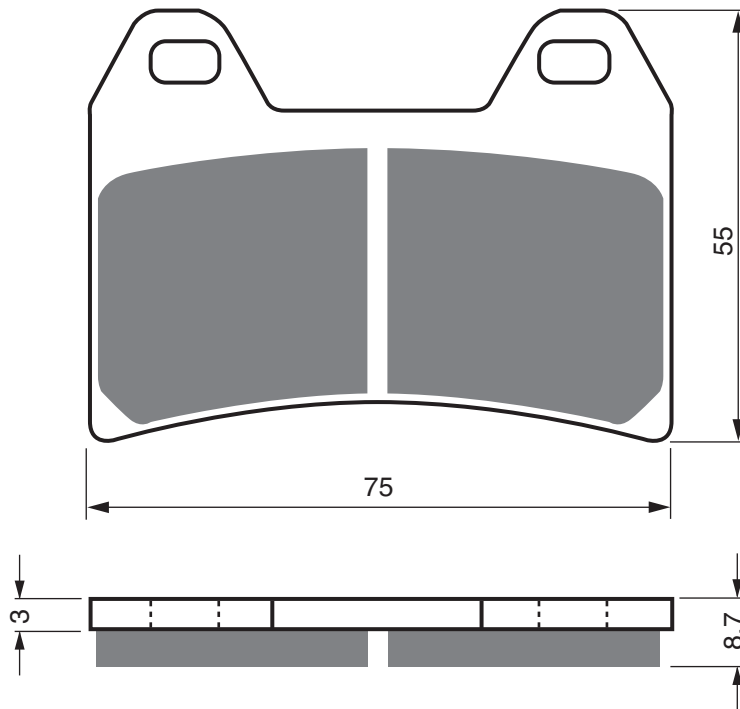

PART NUMBER

141

AD

S3

**S33
RACING**

GP5

GP6

GP7

ALTA MOTORS (ELECTRIC)			Redshift SM	2016	2018	FL
APRILIA	RS	250		1998	2002	FL
APRILIA	Pegaso	650		2007	2008	FL
APRILIA	Pegaso Strada	650		2005	2006	FL
APRILIA	Dorsoduro	750	ABS	2002	2012	FL
APRILIA	Dorsoduro	750	ABS	2002	2012	FR
APRILIA	Dorsoduro Factory	750		2010	2013	FL
APRILIA	Dorsoduro Factory	750		2010	2013	FR
APRILIA	Dorsoduro Factory	750	(ABS)	2010	2012	FL
APRILIA	Dorsoduro Factory	750	(ABS)	2010	2012	FR
APRILIA	ETV	1 000	Caponord	2001	2002	FL
APRILIA	ETV	1 000	Caponord	2001	2002	FR
APRILIA	RST	1 000	Futura	2001	2004	FL
APRILIA	RST	1 000	Futura	2001	2004	FR
APRILIA	RSV	1 000	Mille	1998	2000	FL
APRILIA	RSV	1 000	Mille	1998	2000	FR
APRILIA	RSV	1 000	Mille R	2000	2000	FL
APRILIA	RSV	1 000	Mille R	2000	2000	FR
APRILIA	RSV	1 000	R Tuono	2002	2006	FL
APRILIA	RSV	1 000	R Tuono	2002	2006	FR
APRILIA	RSV	1 000	Tuono Racing	2004	2008	FL
APRILIA	RSV	1 000	Tuono Racing	2004	2008	FR
APRILIA	Tuono	1 000	V4R	2011	2012	FL
APRILIA	Tuono	1 000	V4R	2011	2012	FR
APRILIA	Tuono	1 000	V4R-APRC	2011	2013	FL
APRILIA	Tuono	1 000	V4R-APRC	2011	2013	FR
APRILIA	Tuono R	1 000	Radial Caliper / 2 type		2010	FL
APRILIA	Tuono R	1 000	Radial Caliper / 2 type		2010	FR
APRILIA		1 200	Dorsoduro	2011	2012	FL
APRILIA		1 200	Dorsoduro	2011	2012	FR
APRILIA		1 200	Dorsoduro ATC/ABS	2011	2014	FL
APRILIA		1 200	Dorsoduro ATC/ABS	2011	2014	FR
BENELLI	Uno C	150	(Single Cyl)	2013	2013	FL
BENELLI	Uno C	250	(Single)	2013	2013	FL
BENELLI	TRE	502	K	2016	2016	FL
BENELLI	2-UE	750		2009	2010	FL
BENELLI	2-UE	750		2009	2010	FR
BENELLI		899	Trek	2007	2016	FL