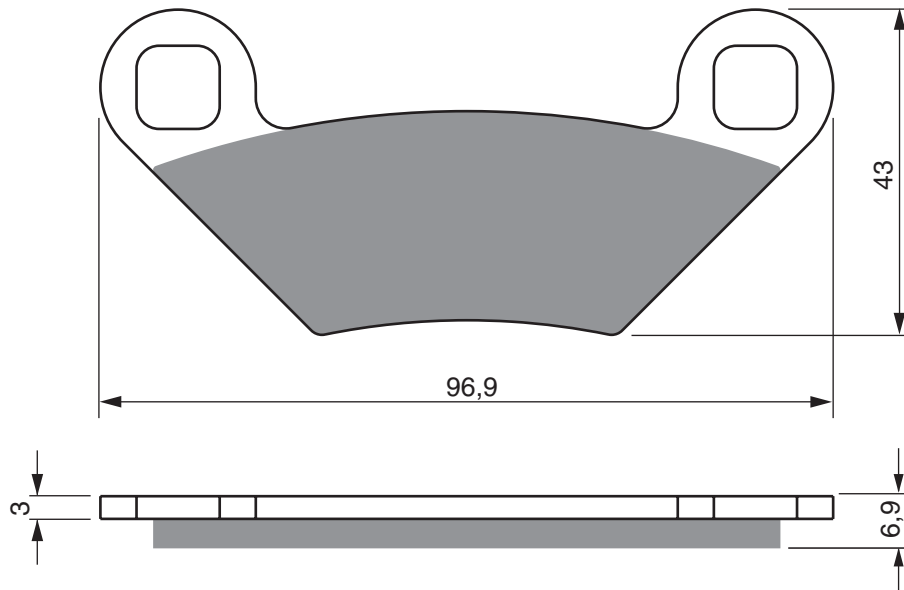

PART NUMBER

300

AD	K1	K5	S3	S33 RACING

POLARIS		325	2x4 Hawkeye	2015	2015	RR
POLARIS		400	Hawkeye HO (2x4)	2011	2014	RR
POLARIS		400	Sportsman HO (4x4)	2011	2014	RR
POLARIS		500	Sportsman Forest	2010	2014	FL
POLARIS		500	Sportsman Forest	2010	2014	FR
POLARIS		500	Sportsman Forest	2010	2014	RR
POLARIS		500	Sportsman HO (After 16/12/2008)	2009	2012	RR
POLARIS		500	XP Sportsman	2009	2009	FL
POLARIS		500	XP Sportsman	2009	2009	FR
POLARIS		500	XP Sportsman	2009	2009	RR
POLARIS	Sportsman Forest	500		2012	2012	RR
POLARIS		550	Sportsman	2011	2013	FL
POLARIS		550	Sportsman	2011	2013	FR
POLARIS		550	Sportsman	2011	2013	RR
POLARIS		550	Sportsman EPS	2010	2014	FL
POLARIS		550	Sportsman EPS	2010	2014	FR
POLARIS		550	Sportsman EPS	2010	2014	RR
POLARIS		550	Sportsman Touring EPS	2010	2018	FL
POLARIS		550	Sportsman Touring EPS	2010	2018	FR
POLARIS		550	Sportsman Touring EPS	2010	2018	RR
POLARIS		550	X2 Sportsman	2010	2014	FL
POLARIS		550	X2 Sportsman	2010	2014	FR
POLARIS		550	X2 Sportsman	2010	2014	RR
POLARIS		550	XP Sportsman	2009	2013	FL
POLARIS		550	XP Sportsman	2009	2013	FR

POLARIS		550	XP Sportsman	2009	2013	RR
POLARIS		550	XP Sportsman EPS	2009	2014	FL
POLARIS		550	XP Sportsman EPS	2009	2014	FR
POLARIS		550	XP Sportsman EPS	2009	2014	RR
POLARIS		570	Forest Tractor EFI/EPS	2015	2015	RR
POLARIS		570	Sportsman 6x6	2017	2018	RR
POLARIS		570	Sportsman 6x6 Tractor	2017	2018	RR
POLARIS		570	Sportsman EFI HD	2014	2018	RR
POLARIS		570	Sportsman EFI UTE	2014	2018	RR
POLARIS		570	Sportsman EFI X2 EPS	2015	2018	RR
POLARIS		570	Sportsman SP	2015	2018	RR
POLARIS		570	Sportsman SP Touring	2015	2018	RR
POLARIS		570	Sportsman Touring EFI	2014	2018	RR
POLARIS		570	Sportsman Touring Tractor EFI EPS	2016	2018	RR
POLARIS		800	Sportsman	2012	2014	FL
POLARIS		800	Sportsman	2012	2014	FR
POLARIS		800	Sportsman	2012	2014	RR
POLARIS		800	Sportsman HO/EFI (After 16/12/2008)	2009	2009	RR
POLARIS		850	Forest	2015	2015	FL
POLARIS		850	Forest	2015	2015	FR
POLARIS		850	Forest	2015	2015	RR
POLARIS		850	Scrambler	2013	2018	FL
POLARIS		850	Scrambler	2013	2018	FR
POLARIS		850	Scrambler	2013	2018	RR
POLARIS		850	Sportsman Forest	2012	2015	FL

Disc Brake Pads