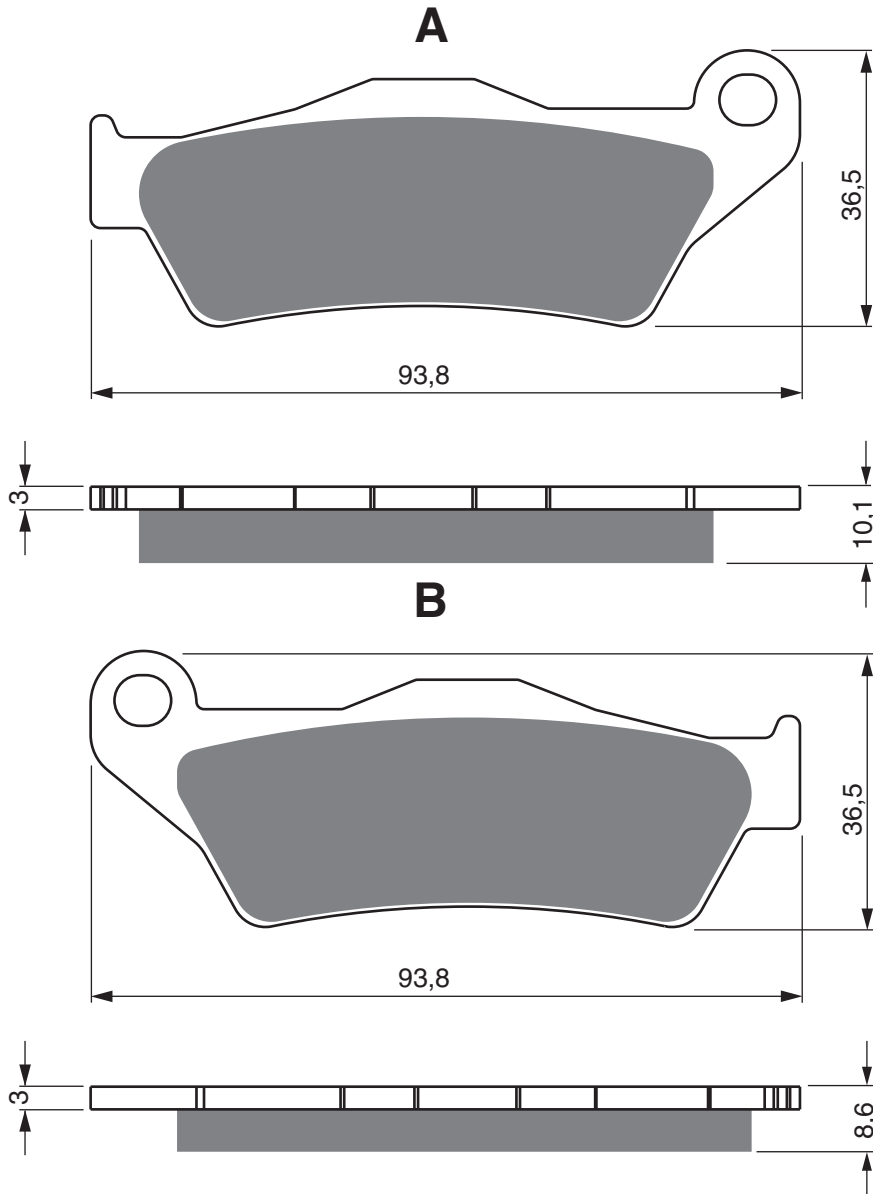

EQUIVALENTS OEM

705600402

Z 150 9260

PART NUMBER

292

AD

S3

**S33
RACING**