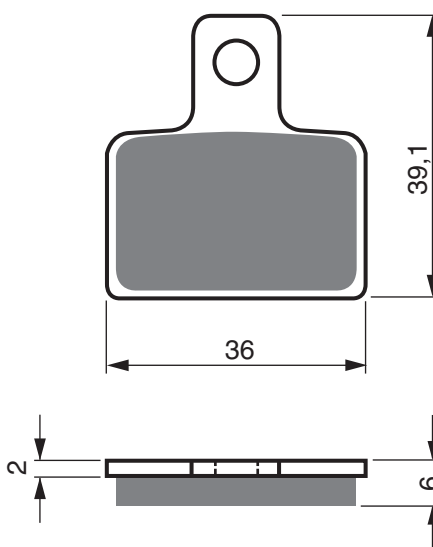

PART NUMBER

173

AD

K1

K5

S3

**S33
RACING**

APRILIA	RX	50	Mini Experience	2004	2004	FL
BETA			Minicross Pro Race 12/10	2004	2006	FL
BETA			Minicross Pro Race 12/10	2004	2006	RR
BETA			Minitrial LC (Hydraulic Brakes)	2013	2015	FL
BETA		50	Minitrial (A/C)	2009	2012	FL
BETA		50	Pro Race	2004	2005	RR
FACTORY		50	Phantom R14 Aqua	2004	2004	FL
FACTORY	R14	50	Phantom Aqua	2004	2004	FL
GAS GAS	TXT-E		(Full Size Electric Bike)	2012	2014	RR
GAS GAS	Cross MC	50		2006	2006	RR
GAS GAS	EC	50		2006	2007	RR
GAS GAS	EC	50	Boy (Air Cooled)	2005	2005	RR
GAS GAS	EC	50	Boy (LC)	2005	2007	RR
GAS GAS	TXT	50	Cadet	2006	2009	RR
GAS GAS	TXT	50	Rookie	2004	2009	RR
GAS GAS	Cross MC	65		2005	2006	FL
GAS GAS	Cross MC	65		2005	2006	RR
GAS GAS	TXT	80	Cadet	2006	2006	FL
GAS GAS	TXT	80	Cadet	2006	2006	RR
GAS GAS	TXT	80	Cadet	2007	2009	RR
GAS GAS	TXT	80	PRO Racing (2T)	2015	2015	RR
GAS GAS	TXT	80	Rookie	2004	2009	RR
GAS GAS	TXT	125	/200/250/280/300 (TXT PRO)	2004	2011	RR
GAS GAS	TXT	125	/250/280/300 (For models with AJP Caliper with 2 pin fixing)	2012	2014	RR
GAS GAS	TXT	125	/250/280/300 (For models with Formula front caliper/single pin fixing)	2012	2012	RR
GAS GAS	TXT	125	Randonne (4T)	2012	2015	RR
GAS GAS	TXT	125	Replica Factory (2T Monobloc Caliper)	2013	2014	RR
GAS GAS	TXT Racing	125	/250/280/300 (2T Monobloc Caliper)	2014	2015	RR

GAS GAS	TXT	200	Randonne (4T)	2014	2015	RR
GAS GAS	TXT	250	Contact (2T)	2015	2015	RR
GAS GAS	TXT	250	Replica Factory (2T Monobloc Caliper)	2013	2014	RR
GAS GAS	TXT	280	Replica Factory (2T Monobloc Caliper)	2013	2014	RR
GAS GAS	TXT	300	Replica Factory (2T Monobloc Caliper)	2013	2014	RR
HM		10	Baja /10 JR&SR	1999	2007	FL
HM		10	Baja /10 JR&SR	1999	2007	RR
HM	MX	12	/14 Baja	1999	2009	FL
HM	MX	12	/14 Baja	1999	2009	RR
HUSQVARNA	CR	50	Junior	2005	2005	FL
HUSQVARNA	CR	50	Senior Pro	2005	2005	FL
HUSQVARNA	TE	100		2005	2005	FL
METRAKIT	XL	80	Mini GP	2009	2009	RR
METRAKIT	Pre	125	GP	2009	2009	RR
MONTESA	4RT	250	Cota	2005	2010	RR
MONTESA		260	4 Ride Enduro (260cc/4T)	2016	2018	RR
MONTESA		260	4RT Cota (STD Version ED/3E)	2014	2018	RR
MONTESA	4RT	260	Cota (Repsol Edition 2E/4E)	2014	2018	RR
MONTESA	RR	300	Cota (4T)	2016	2016	RR
MONTESA		315	R (Honda)	2001	2004	RR
OSSA	TR	125	i	2013	2015	RR
OSSA	Explorer	250	i	2014	2015	RR
OSSA	TR	250	i	2014	2015	RR
OSSA	Explorer	280	i	2012	2015	RR
OSSA	TR	280	i	2010	2015	RR
OSSA	TR	300	i	2014	2015	RR
POLINI	XP4 Street	50	10" wheels			FL
POLINI	XP4 Street	50	10" wheels			RR
POLINI	XP	65	R			FL
POLINI	XP	65	R			RR

Disc Brake Pads