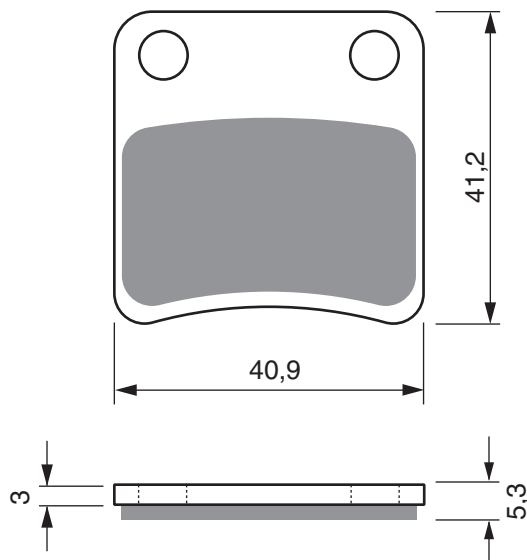

AD

K5

S3

**S33
RACING**

APRILIA		850	Mana	2008	2011	parking
APRILIA		850	Mana ABS	2008	2013	parking
APRILIA		850	Mana GT (ABS Model)	2009	2014	parking
APRILIA	SRV	850		2012	2014	parking
BMW	C		Evolution (Scooter)	2014	2018	parking
BMW	C	600	Sport Highline	2013	2015	parking
BMW	C	600	Sport Scooter	2012	2015	parking
BMW	C	650	GT Highline	2013	2018	parking
BMW	C	650	GT Scooter	2012	2018	parking
GILERA	Fuoco	500	LT (4V/4T)	2013	2015	parking
GILERA	Fuoco	500	RC/ie	2007	2013	parking
GILERA	GP	800		2008	2014	parking
HONDA	FJS	400	A9/D9	2009	2009	parking
HONDA	FJS	400	Silver wing D6/D7/D8 (Non ABS 256mm front disc)	2006	2008	parking
HONDA	FJS	400	SW-T (FJS 400 A9/AB)	2009	2016	parking
HONDA	FJS	600	1/2/D3/D4/D5/D6/D7/A3-A7 Silverwing	2001	2009	parking
HONDA	FJS	600	SW-T (FJS 600 AB) ABS Model)	2011	2016	parking
HONDA	DN-01	680	(NSA 700 A8/A9)	2008	2011	parking
HONDA	CTX	700	DE-DCT	2014	2019	parking
HONDA	CTX	700	N-DCT	2014	2019	parking
HONDA	NC	700	DC - Integra	2012	2015	parking
HONDA	NC	700	SD (ABS/DCT)	2012	2014	parking
HONDA	NC	700	XD (ABS/DCT)	2012	2014	parking
HONDA	ADV	750	H (ADV X DCT)	2017	2018	parking
HONDA	NC	750	Integra Scooter - DCT (NC 750 D)	2014	2017	parking
HONDA	NC	750	S (NC 750 SDE / DCT ABS)	2014	2018	parking
HONDA	NC	750	X (NC 750 XDE / DCT ABS)	2014	2018	parking
HONDA	NM4	750	Vultus (NC750J)	2015	2015	parking
HONDA	VFR	1 200	Crosstourer Highlander-T/DCT	2015	2016	parking
HONDA	VFR	1 200	FAD DCT	2010	2017	parking
HONDA	VFR	1 200	XDC-DCT Crosstourer Highlander	2013	2014	parking
HONDA	GL	1 800	Goldwing J DCT	2018	2018	parking
KYMCO	Maxxer	400		2009	2010	parking
KYMCO	MXU	400	(A40000)	2008	2011	parking
KYMCO	Maxxer	450	i (4T)	2010	2015	parking
KYMCO	MXU	450	i (Side X Side)	2015	2015	parking