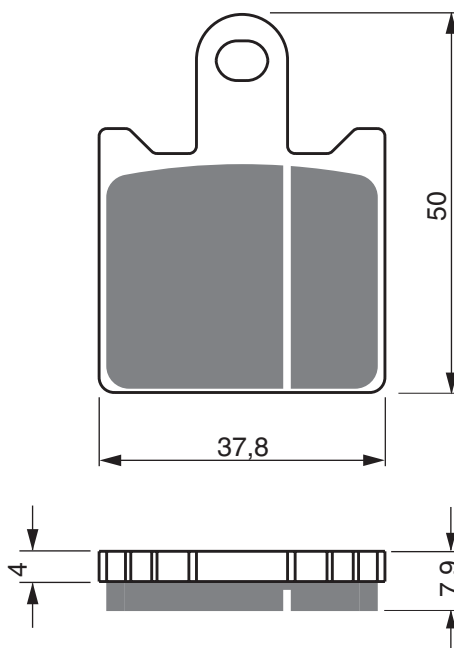

PART NUMBER

249

AD

S3

**S33
RACING**

GP5

GP6

GP7

1 set = 4 pcs

Disc Brake Pads

KAWASAKI	ZX-6R	600	(ZX 600 P7F/P8G/R9F/RAF/RBF/RCF/RDF/REF/RFF/RGF)	2007	2016	FL
KAWASAKI	ZX-6R	600	(ZX 600 P7F/P8G/R9F/RAF/RBF/RCF/RDF/REF/RFF/RGF)	2007	2016	FR
KAWASAKI	Z	750	R (ZR 750 NBF/NCF) (Non ABS)	2011	2012	FL
KAWASAKI	Z	750	R (ZR 750 NBF/NCF) (Non ABS)	2011	2012	FR
KAWASAKI	Z	750	R ABS (ZR 750 PBF/PCF)	2011	2012	FL
KAWASAKI	Z	750	R ABS (ZR 750 PBF/PCF)	2011	2012	FR
KAWASAKI	Z	1 000	(ZR 1000 B7F/B8F/B9F)	2007	2009	FL
KAWASAKI	Z	1 000	(ZR 1000 B7F/B8F/B9F)	2007	2009	FR
KAWASAKI	Z	1 000	ABS (ZR 1000 C7F/C8F/C9F)	2007	2009	FL
KAWASAKI	Z	1 000	ABS (ZR 1000 C7F/C8F/C9F)	2007	2009	FR
KAWASAKI	GTR	1 400	(ZG 1400 A8F/A9F/CAF/CBF/CCF/CDF/CEF/EEF/EGF/EHF/EJH)	2008	2019	FL

KAWASAKI	GTR	1 400	(ZG 1400 A8F/A9F/CAF/CBF/CCF/CDF/CEF/EEF/EGF/EHF/EJH)	2008	2019	FR
KAWASAKI	ZZR	1 400	(ZX 1400 A6F/A7F)	2006	2011	FL
KAWASAKI	ZZR	1 400	(ZX 1400 A6F/A7F)	2006	2011	FR
KAWASAKI	ZZR	1 400	ABS (ZX 1400 B6F/B7F)	2006	2007	FL
KAWASAKI	ZZR	1 400	ABS (ZX 1400 B6F/B7F)	2006	2007	FR
KAWASAKI	ZZR	1 400	ABS (ZX 1400 D8F/DAF/DBF/FCF/FDF/FEF/FFF/HGF/HHF/HJF)	2008	2019	FL
KAWASAKI	ZZR	1 400	ABS (ZX 1400 D8F/DAF/DBF/FCF/FDF/FEF/FFF/HGF/HHF/HJF)	2008	2019	FR
KAWASAKI	ZZR	1 400	Special Edition (ZX 1400 FDFA/FEFA/FEFB/FFFA)	2012	2016	FL
KAWASAKI	ZZR	1 400	Special Edition (ZX 1400 FDFA/FEFA/FEFB/FFFA)	2012	2016	FR

EQUIVALENTS OEM

43082 0053	43082 0071	43082 0072	43082 0118	43082 0104	43082 0122	43082 162