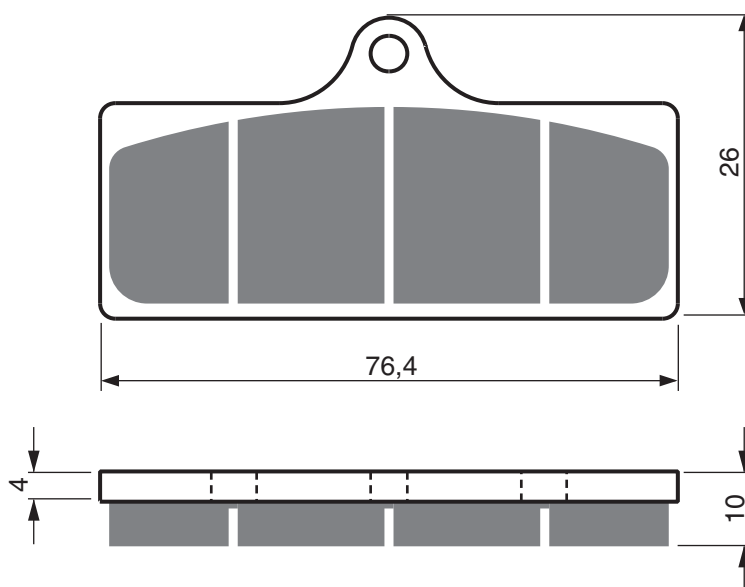

PART NUMBER

218

GP5

GP6

GP7

AP RACING		CP-4488 Radial 4 piston Monoblock			F