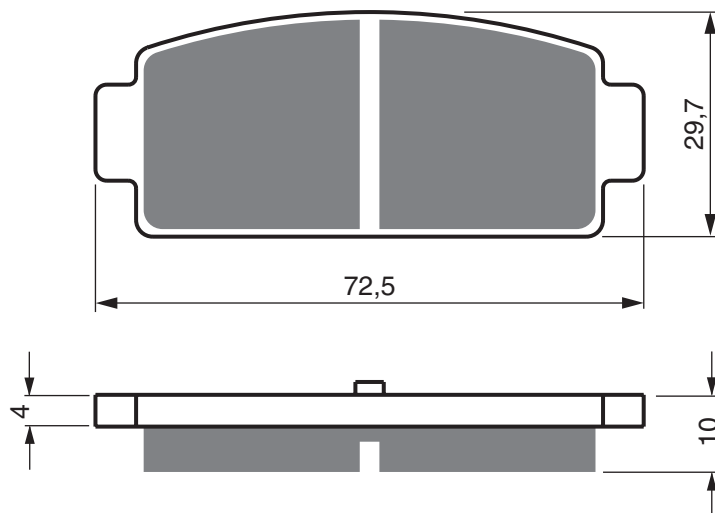

PART NUMBER

362

AD

K1

K5

S3

**S33
RACING**

A