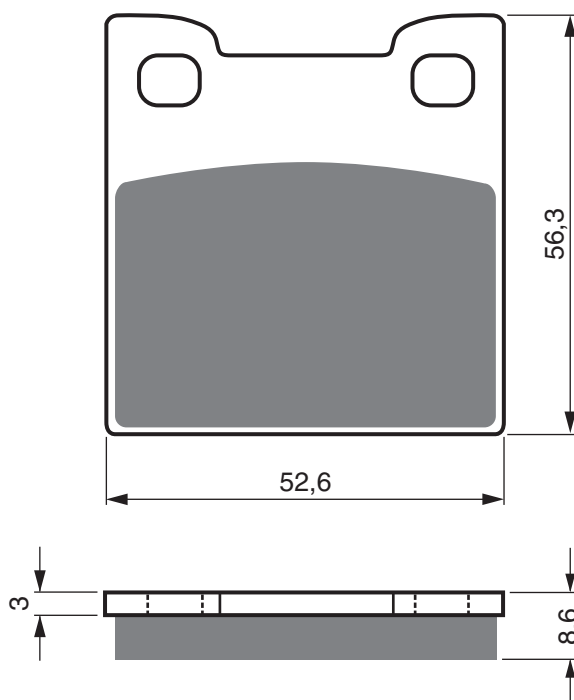

PART NUMBER

129

AD

S3

SUZUKI	RF	900	RR/RS/RS2	1994	1995	RR

EQUIVALENTS OEM

69100 31830

69130 31E00

Disc Brake Pads