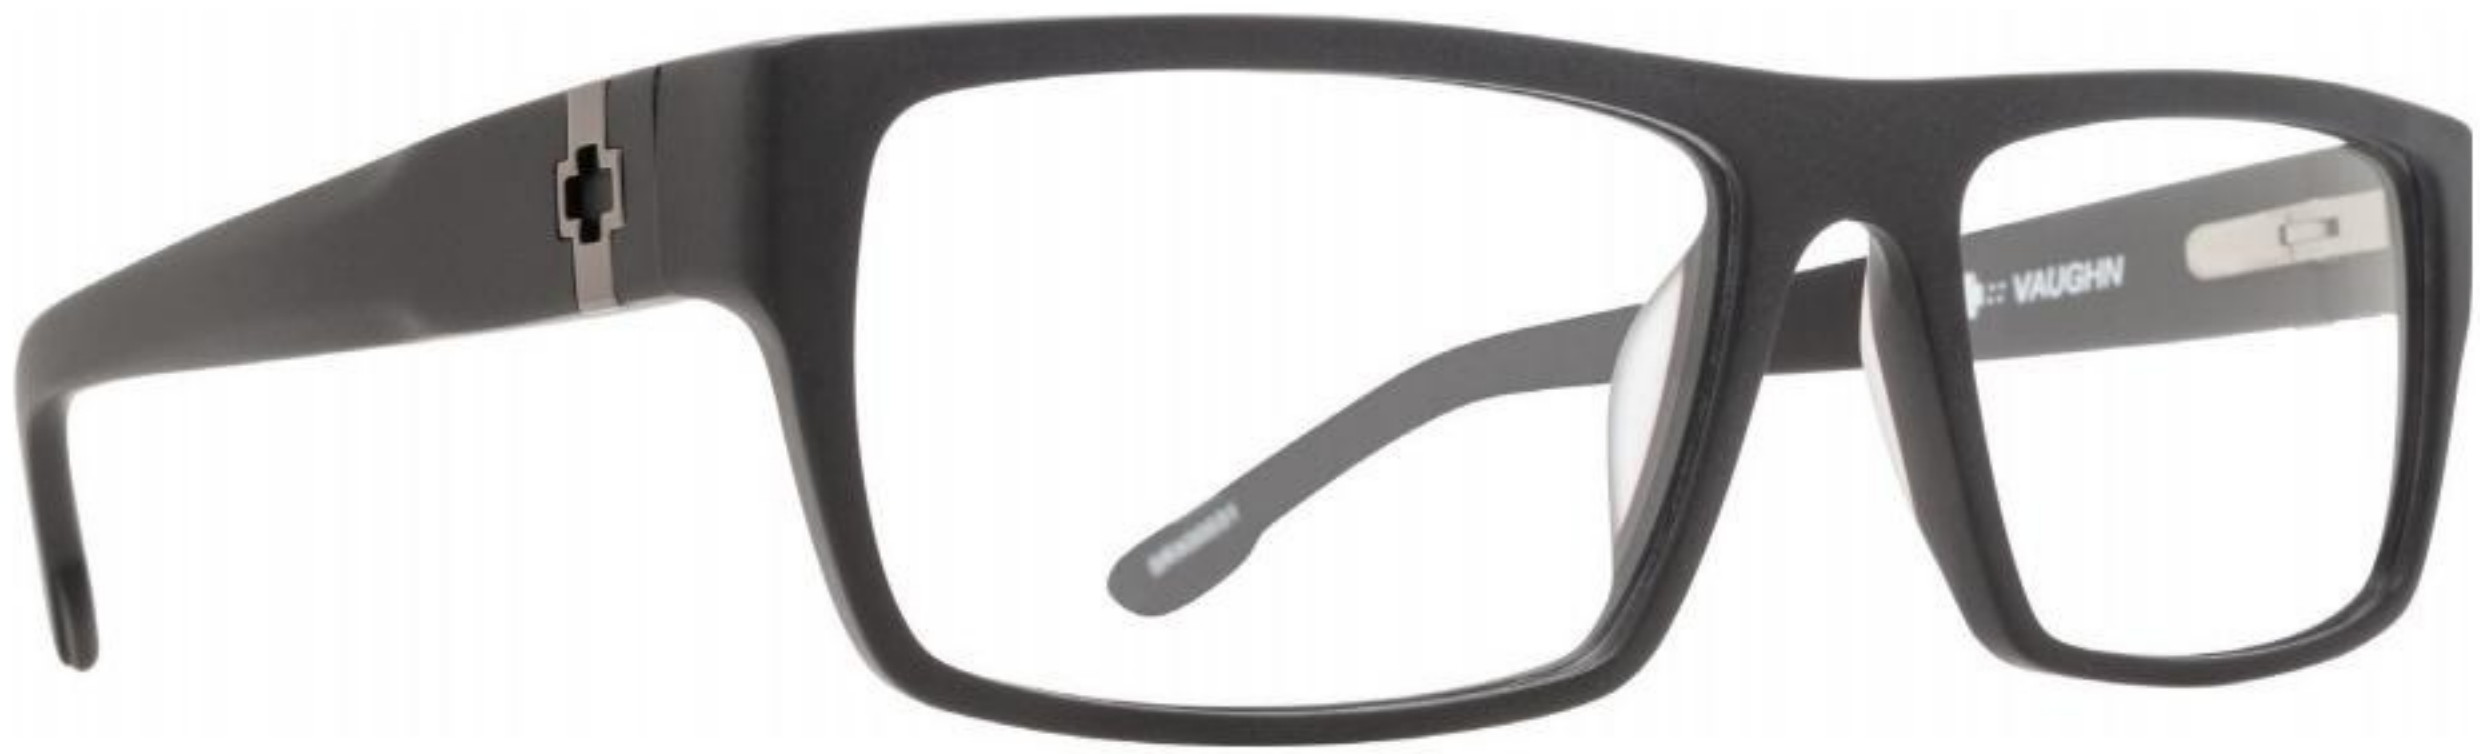

VAUGHN 54 / 56

With its bold rectangular shape in handmade acetate, the Vaughn brings flat-top-style masculinity and bold lines. High-quality spring hinges ensure a secure and comfortable fit during extended wear.

SIZE 54-16-135

FIT Medium / Large

HINGE Spring

BASE 4

GENDER Unisex

FRAME Acetate

SIZE 56-17-150

FIT Large / Xtra Large

HINGE Spring

BASE 4

GENDER Unisex

FRAME Acetate