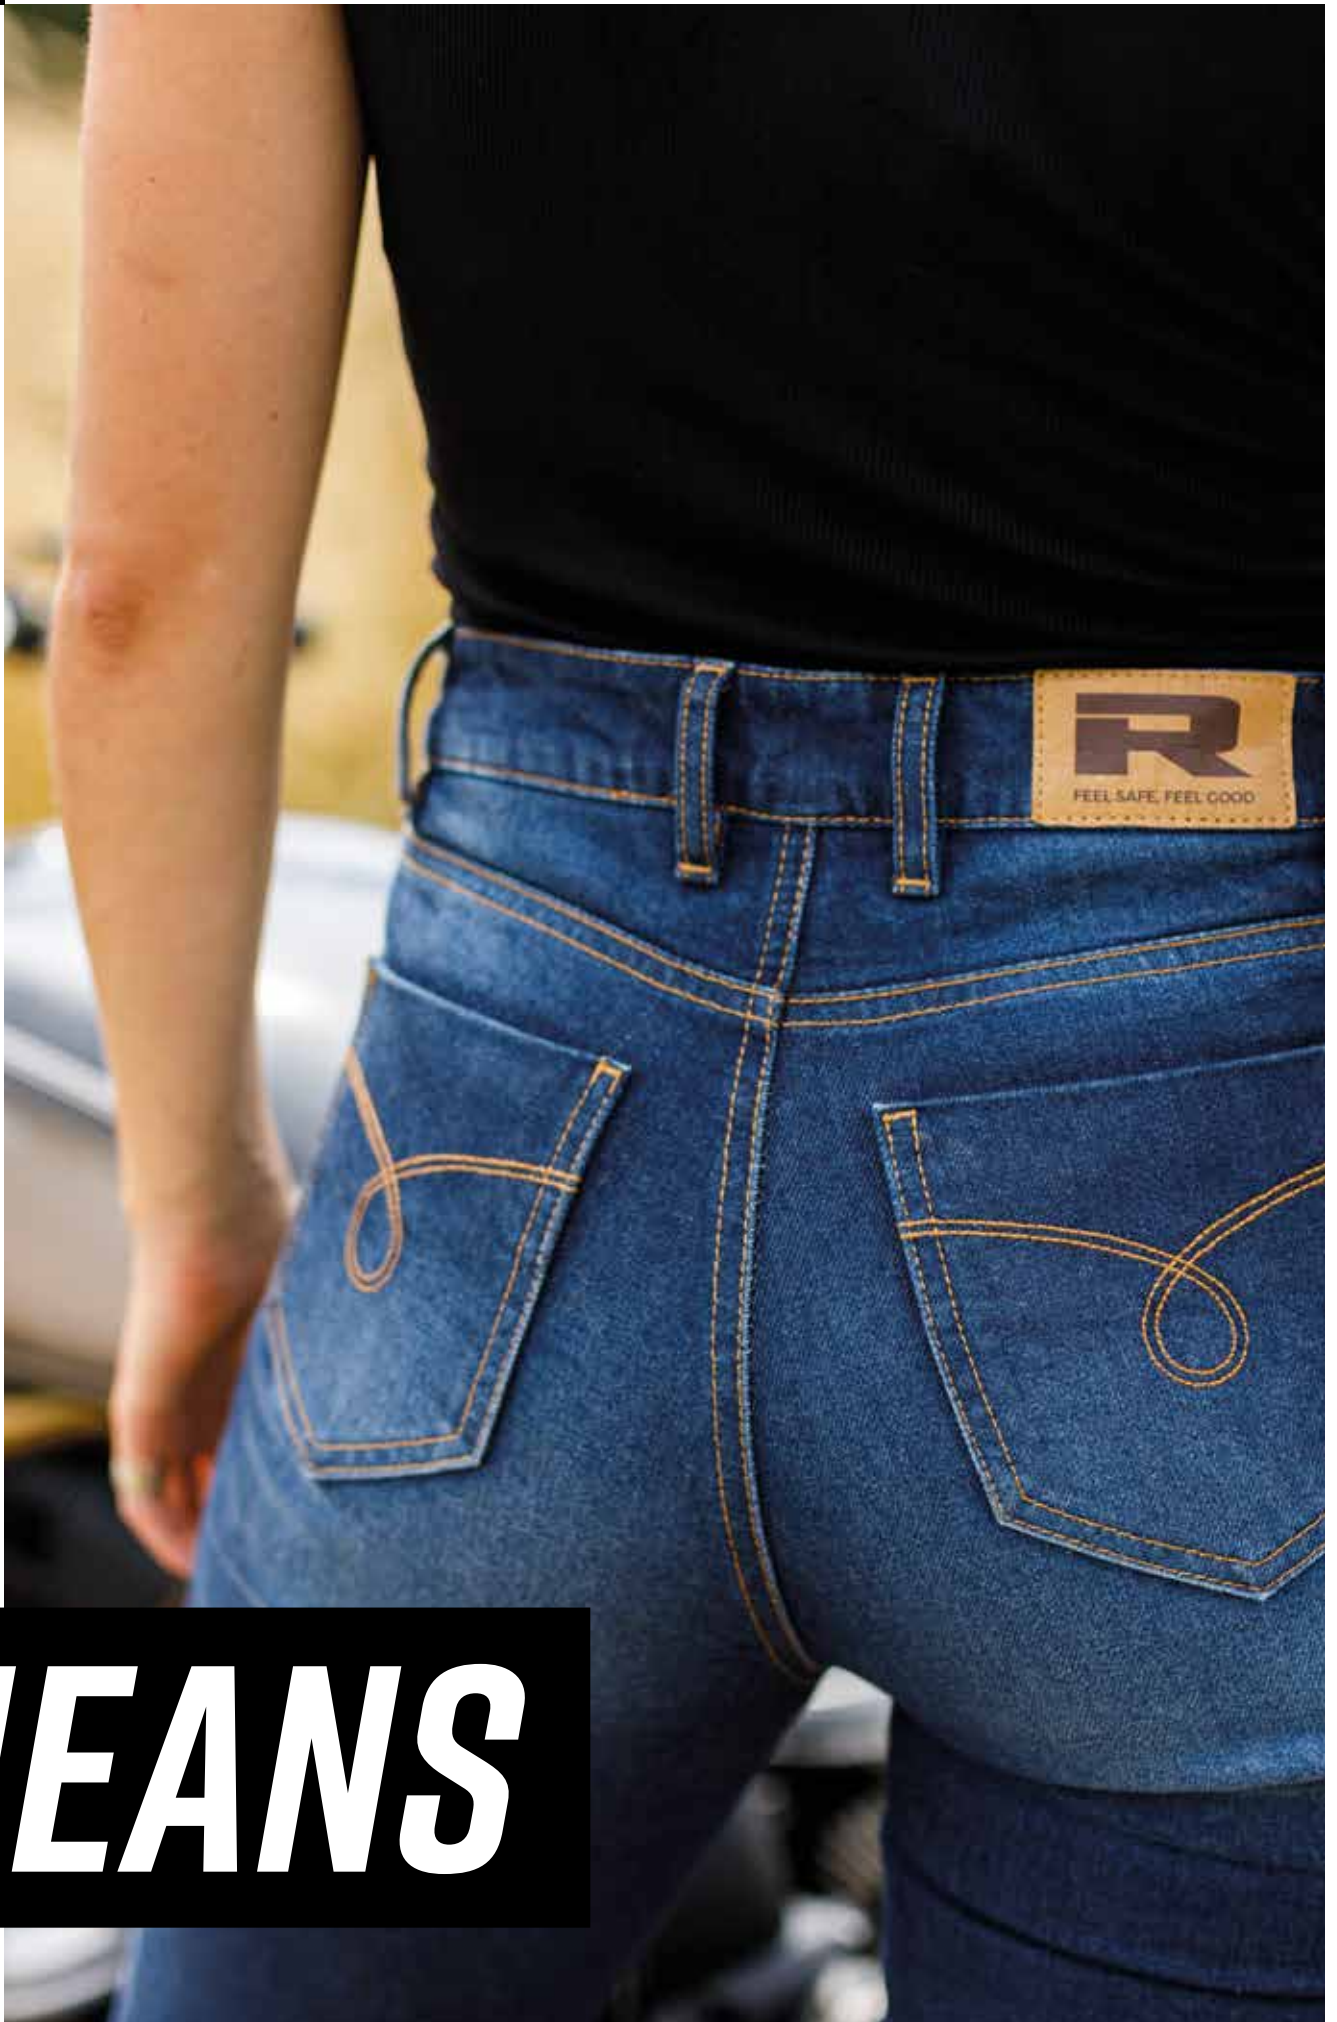

RIDE THE LIMITS

JEANS