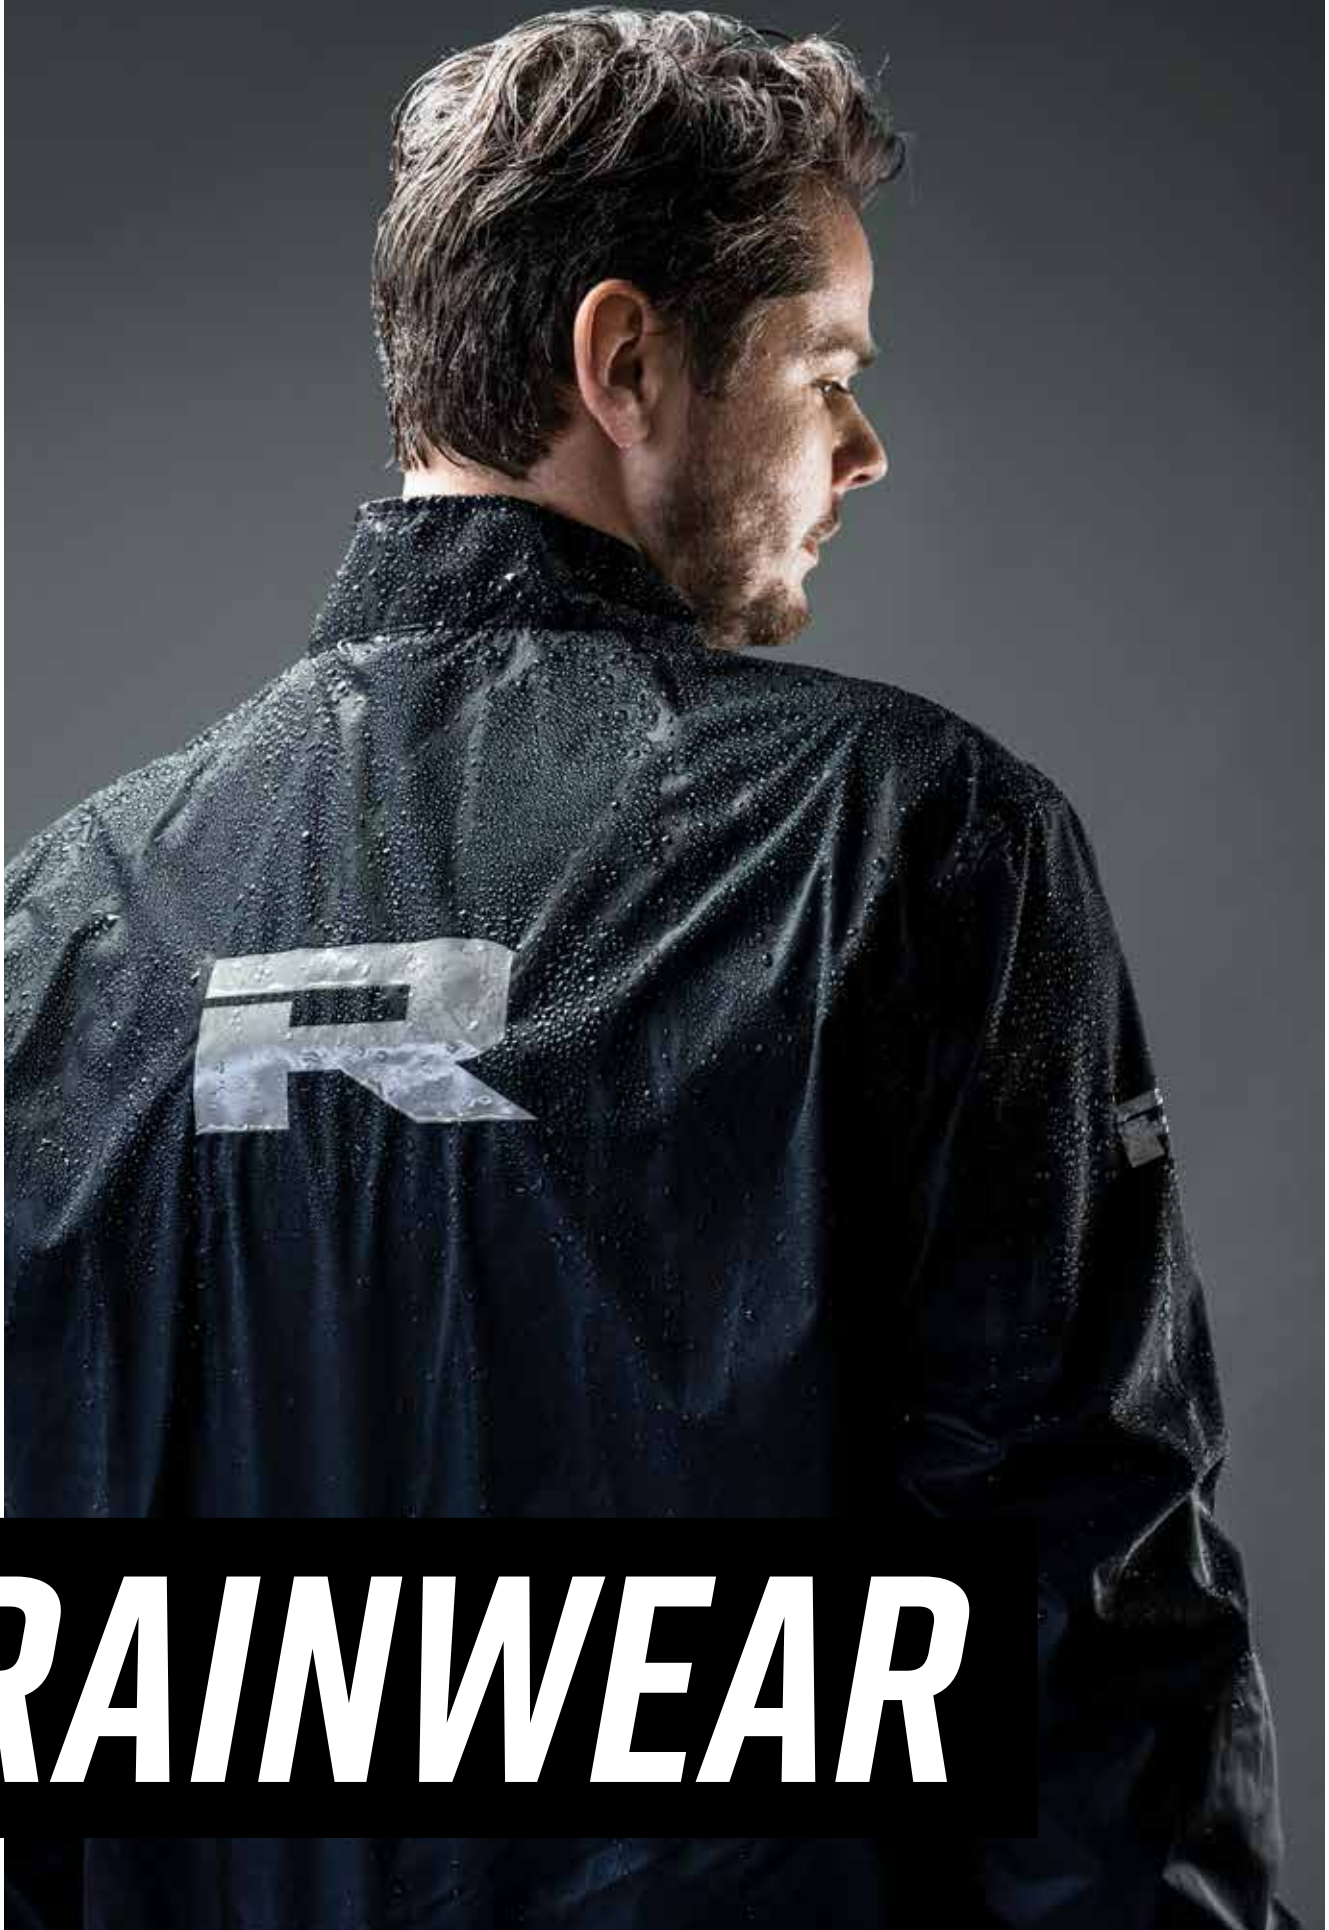

RIDE THE LIMITS

RAINWEAR