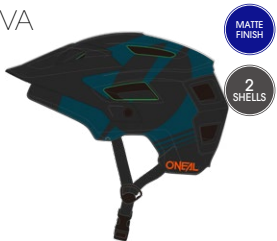

0013- GRAY S/M-L/XL
RRP: 99,99€

0013- NEON YELLOW S/M-L/XL
RRP: 99,99€

0013- TEAL S/M-L/XL
RRP: 99,99€

0013- RED S/M-L/XL
RRP: 99,99€

DEFENDER
MUERTA

0502- BLACK XS/M-L/XL
RRP: 99,99€

0502- BLACK XS/M-L/XL
RRP: 99,99€

0502- WHITE/GRAY XS/M-L/XL
RRP: 99,99€

0502- BLACK/GRAY XS/M-L/XL
RRP: 99,99€

0502- BLACK/GREEN XS/M-L/XL
RRP: 99,99€

0502- BLACK/NEON YELLOW XS/M-L/XL
RRP: 99,99€

NOVA

0502- PETROL/ORANGE XS/M-L/XL
RRP: 99,99€