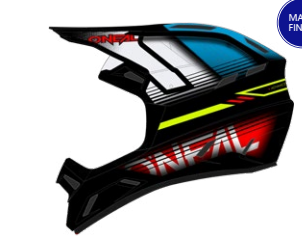

RIOT
0500- MULTI XS-XXL
RRP: 129,99€

MATTE FINISH