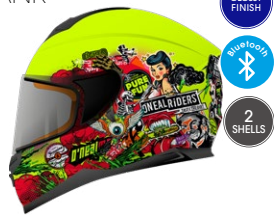

0700- XS-XXL
RRP: 139,99€

BLACK/WHITE

0700- XS-XXL
RRP: 139,99€

RED/BLUE

0700- XS-XXL
RRP: 139,99€

CRANK

NEON YELLOW

0805- XS-XXL
RRP: 139,99€