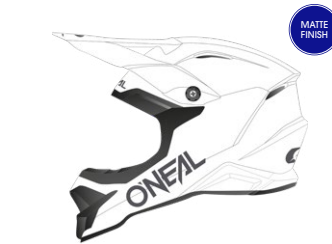

0627- WHITE XS-XXL
RRP: 169,99 €